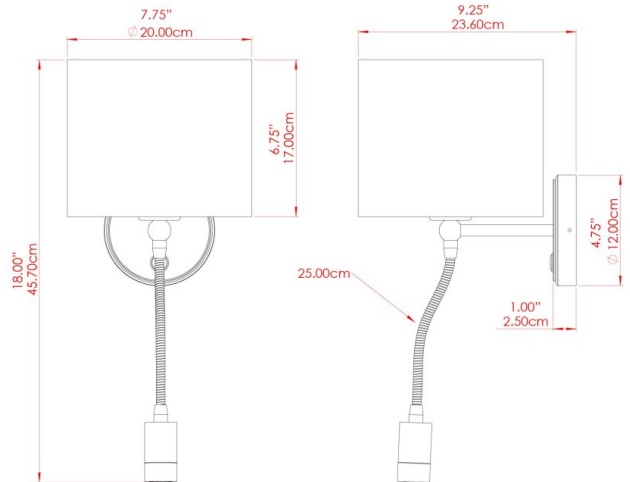

## MLWL333ANTBRS Antique Brass

MATERIAL	Brass
HEIGHT	32-46cm
WIDTH   DIAMETER	22cm
LENGTH   PROJECTION	24-29cm
WEIGHT	1.1 kg
LAMPHOLDER	E27
MAX WATTAGE	40W
VOLTAGE	220/240v
IP RATING	IP20
CLASS PROTECTION	Class I
SHADE	MLFS002
FLEX   BAR   CHAIN LENGTH	n/a
CABLE TYPE	-

# LONGFORD Wall Light

MLWL333PCBLK Black

MATERIAL	Brass
HEIGHT	32-46cm
WIDTH   DIAMETER	22cm
LENGTH   PROJECTION	24-29cm
WEIGHT	1.1 kg
LAMPHOLDER	E27
MAX WATTAGE	40W
VOLTAGE	220/240v
IP RATING	IP20
CLASS PROTECTION	Class I
SHADE	MLFS002
FLEX   BAR   CHAIN LENGTH	n/a
CABLE TYPE	-

# LONGFORD Wall Light

MLWL333PCMBK Matt Black

MATERIAL	Brass
HEIGHT	32-46cm
WIDTH   DIAMETER	22cm
LENGTH   PROJECTION	24-29cm
WEIGHT	1.1 kg
LAMPHOLDER	E27
MAX WATTAGE	40W
VOLTAGE	220/240v
IP RATING	IP20
CLASS PROTECTION	Class I
SHADE	MLFS002
FLEX   BAR   CHAIN LENGTH	n/a
CABLE TYPE	-

# LONGFORD Wall Light

MLWL333PCWTE White

MATERIAL	Brass
HEIGHT	32-46cm
WIDTH   DIAMETER	22cm
LENGTH   PROJECTION	24-29cm
WEIGHT	1.1 kg
LAMPHOLDER	E27
MAX WATTAGE	40W
VOLTAGE	220/240v
IP RATING	IP20
CLASS PROTECTION	Class I
SHADE	MLFS002
FLEX   BAR   CHAIN LENGTH	n/a
CABLE TYPE	-