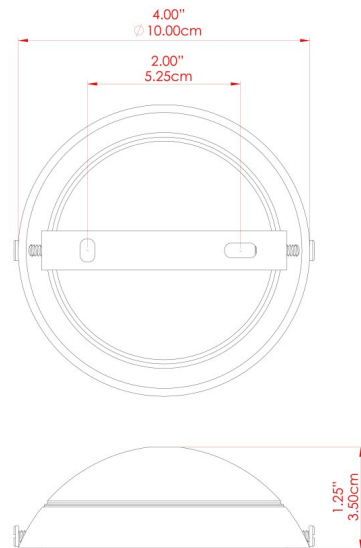

## MLWL333ANTBRS Antique Brass

MATERIAL	Brass
HEIGHT	32-46cm
WIDTH   DIAMETER	22cm
LENGTH   PROJECTION	24-29cm
WEIGHT	1.1 kg
LAMPHOLDER	E27
MAX WATTAGE	40W
VOLTAGE	220/240v
IP RATING	IP20
CLASS PROTECTION	Class I
SHADE	MLFS002
FLEX   BAR   CHAIN LENGTH	n/a
CABLE TYPE	-

# MLWL333ANTSLV Antique Silver

ANTIQUE SILVER

MATERIAL	Brass
HEIGHT	32-46cm
WIDTH   DIAMETER	22cm
LENGTH   PROJECTION	24-29cm
WEIGHT	1.1 kg
LAMPHOLDER	E27
MAX WATTAGE	40W
VOLTAGE	220/240v
IP RATING	IP20
CLASS PROTECTION	Class I
SHADE	MLFS002
FLEX   BAR   CHAIN LENGTH	n/a
CABLE TYPE	-

# LONGFORD Wall Light

MLWL333PCBLK Black

MATERIAL	Brass
HEIGHT	32-46cm
WIDTH   DIAMETER	22cm
LENGTH   PROJECTION	24-29cm
WEIGHT	1.1 kg
LAMPHOLDER	E27
MAX WATTAGE	40W
VOLTAGE	220/240v
IP RATING	IP20
CLASS PROTECTION	Class I
SHADE	MLFS002
FLEX   BAR   CHAIN LENGTH	n/a
CABLE TYPE	-

# LONGFORD Wall Light

MLWL333PCMBK Matt Black

MATERIAL	Brass
HEIGHT	32-46cm
WIDTH   DIAMETER	22cm
LENGTH   PROJECTION	24-29cm
WEIGHT	1.1 kg
LAMPHOLDER	E27
MAX WATTAGE	40W
VOLTAGE	220/240v
IP RATING	IP20
CLASS PROTECTION	Class I
SHADE	MLFS002
FLEX   BAR   CHAIN LENGTH	n/a
CABLE TYPE	-