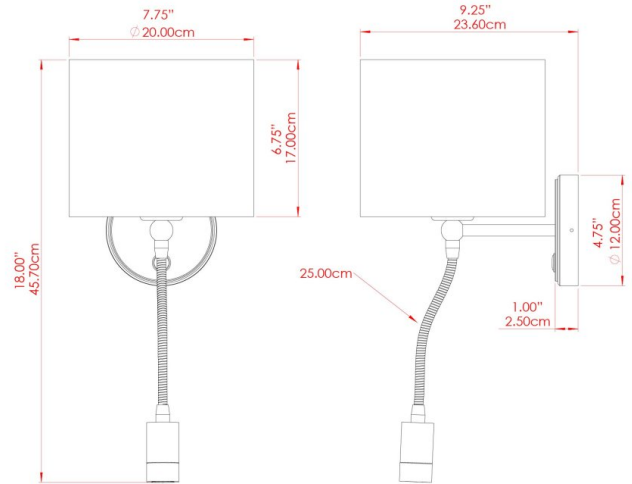

# MLWL333ANTSLV Antique Silver

ANTIQUE SILVER

MATERIAL	Brass
HEIGHT	32-46cm
WIDTH   DIAMETER	22cm
LENGTH   PROJECTION	24-29cm
WEIGHT	1.1 kg
LAMPHOLDER	E27
MAX WATTAGE	40W
VOLTAGE	220/240v
IP RATING	IP20
CLASS PROTECTION	Class I
SHADE	MLFS002
FLEX   BAR   CHAIN LENGTH	n/a
CABLE TYPE	-

### FIXING BRACKET: MLWB010 | Antique Silver

Product Notes:  
 1) Bulbs not included. 2) Dimensions do not include bulbs. 3) All products are individually made-to-order and therefore may differ slightly within manufacturing tolerances. 4) Cable / chain can be shortened during installation. Longer cable / chain lengths available on request. 5) Additional colour finishes may be available on request. 6) Refer to our website for a full list of terms and conditions.

# LONGFORD Wall Light

MLWL333PCBLK Black

MATERIAL	Brass
HEIGHT	32-46cm
WIDTH   DIAMETER	22cm
LENGTH   PROJECTION	24-29cm
WEIGHT	1.1 kg
LAMPHOLDER	E27
MAX WATTAGE	40W
VOLTAGE	220/240v
IP RATING	IP20
CLASS PROTECTION	Class I
SHADE	MLFS002
FLEX   BAR   CHAIN LENGTH	n/a
CABLE TYPE	-

# LONGFORD Wall Light

MLWL333PCMBK Matt Black

MATERIAL	Brass
HEIGHT	32-46cm
WIDTH   DIAMETER	22cm
LENGTH   PROJECTION	24-29cm
WEIGHT	1.1 kg
LAMPHOLDER	E27
MAX WATTAGE	40W
VOLTAGE	220/240v
IP RATING	IP20
CLASS PROTECTION	Class I
SHADE	MLFS002
FLEX   BAR   CHAIN LENGTH	n/a
CABLE TYPE	-