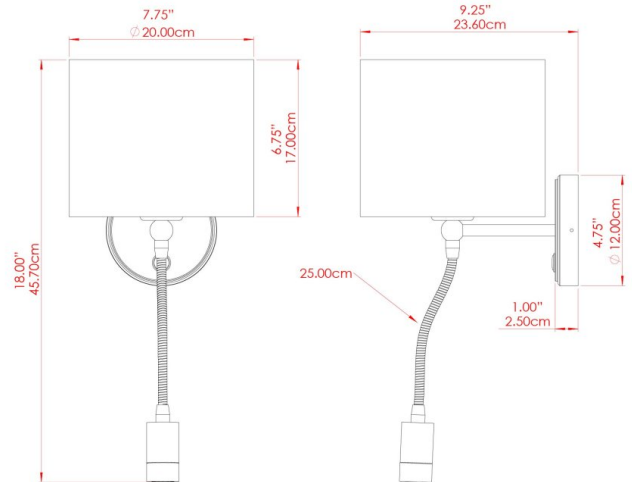

# LONGFORD Wall Light

MLWL333PCMBK Matt Black

MATERIAL	Brass
HEIGHT	32-46cm
WIDTH   DIAMETER	22cm
LENGTH   PROJECTION	24-29cm
WEIGHT	1.1 kg
LAMPHOLDER	E27
MAX WATTAGE	40W
VOLTAGE	220/240v
IP RATING	IP20
CLASS PROTECTION	Class I
SHADE	MLFS002
FLEX   BAR   CHAIN LENGTH	n/a
CABLE TYPE	-

# LONGFORD Wall Light

MLWL333PCWTE White

MATERIAL	Brass
HEIGHT	32-46cm
WIDTH   DIAMETER	22cm
LENGTH   PROJECTION	24-29cm
WEIGHT	1.1 kg
LAMPHOLDER	E27
MAX WATTAGE	40W
VOLTAGE	220/240v
IP RATING	IP20
CLASS PROTECTION	Class I
SHADE	MLFS002
FLEX   BAR   CHAIN LENGTH	n/a
CABLE TYPE	-

### FIXING BRACKET: MLWB010 | White

Product Notes:  
 1) Bulbs not included. 2) Dimensions do not include bulbs. 3) All products are individually made-to-order and therefore may differ slightly within manufacturing tolerances. 4) Cable / chain can be shortened during installation. Longer cable / chain lengths available on request. 5) Additional colour finishes may be available on request. 6) Refer to our website for a full list of terms and conditions.

# LONGFORD Wall Light

MLWL333POLBRS Polished Brass

MATERIAL	Brass
HEIGHT	32-46cm
WIDTH   DIAMETER	22cm
LENGTH   PROJECTION	24-29cm
WEIGHT	1.1 kg
LAMPHOLDER	E27
MAX WATTAGE	40W
VOLTAGE	220/240v
IP RATING	IP20
CLASS PROTECTION	Class I
SHADE	MLFS002
FLEX   BAR   CHAIN LENGTH	n/a
CABLE TYPE	-