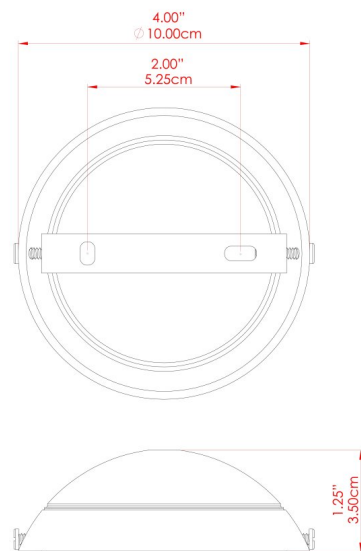

FIXING BRACKET: MLWB010 | White

Product Notes:
1) Bulbs not included. 2) Dimensions do not include bulbs. 3) All products are individually made-to-order and therefore may differ slightly within manufacturing tolerances. 4) Cable / chain can be shortened during installation. Longer cable / chain lengths available on request. 5) Additional colour finishes may be available on request. 6) Refer to our website for a full list of terms and conditions.