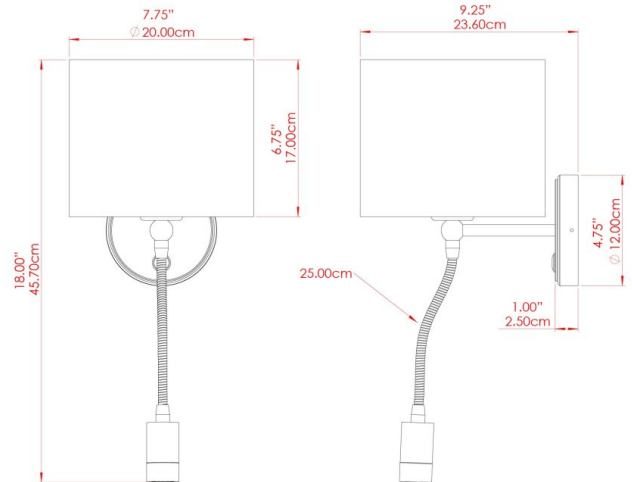

# LONGFORD Wall Light

MLWL333PCWTE White

MATERIAL	Brass
HEIGHT	32-46cm
WIDTH   DIAMETER	22cm
LENGTH   PROJECTION	24-29cm
WEIGHT	1.1 kg
LAMPHOLDER	E27
MAX WATTAGE	40W
VOLTAGE	220/240v
IP RATING	IP20
CLASS PROTECTION	Class I
SHADE	MLFS002
FLEX   BAR   CHAIN LENGTH	n/a
CABLE TYPE	-

### FIXING BRACKET: MLWB010 | White

Product Notes:  
 1) Bulbs not included. 2) Dimensions do not include bulbs. 3) All products are individually made-to-order and therefore may differ slightly within manufacturing tolerances. 4) Cable / chain can be shortened during installation. Longer cable / chain lengths available on request. 5) Additional colour finishes may be available on request. 6) Refer to our website for a full list of terms and conditions.

# LONGFORD Wall Light

MLWL333POLBRS Polished Brass

MATERIAL	Brass
HEIGHT	32-46cm
WIDTH   DIAMETER	22cm
LENGTH   PROJECTION	24-29cm
WEIGHT	1.1 kg
LAMPHOLDER	E27
MAX WATTAGE	40W
VOLTAGE	220/240v
IP RATING	IP20
CLASS PROTECTION	Class I
SHADE	MLFS002
FLEX   BAR   CHAIN LENGTH	n/a
CABLE TYPE	-

# LONGFORD Wall Light

MLWL333SATBRS Satin Brass

MATERIAL	Brass
HEIGHT	32-46cm
WIDTH   DIAMETER	22cm
LENGTH   PROJECTION	24-29cm
WEIGHT	1.1 kg
LAMPHOLDER	E27
MAX WATTAGE	40W
VOLTAGE	220/240v
IP RATING	IP20
CLASS PROTECTION	Class I
SHADE	MLFS002
FLEX   BAR   CHAIN LENGTH	n/a
CABLE TYPE	-