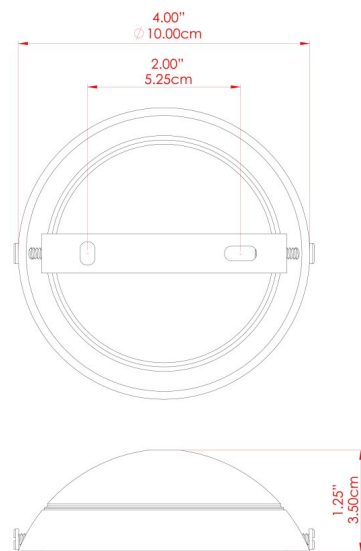

MATERIAL	Brass
HEIGHT	32-46cm
WIDTH | DIAMETER	22cm
LENGTH | PROJECTION	24-29cm
WEIGHT	1.1 kg
LAMPHOLDER	E27
MAX WATTAGE	40W
VOLTAGE	220/240v
IP RATING	IP20
CLASS PROTECTION	Class I
SHADE	MLFS002
FLEX | BAR | CHAIN LENGTH	n/a
CABLE TYPE	- |

FIXING BRACKET: MLWB010 | Matt Black