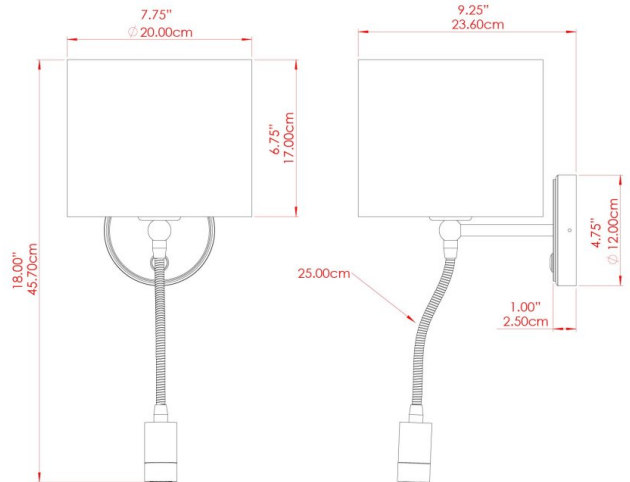

# LONGFORD Wall Light

MLWL333PCMBK Matt Black

MATERIAL	Brass
HEIGHT	32-46cm
WIDTH   DIAMETER	22cm
LENGTH   PROJECTION	24-29cm
WEIGHT	1.1 kg
LAMPHOLDER	E27
MAX WATTAGE	40W
VOLTAGE	220/240v
IP RATING	IP20
CLASS PROTECTION	Class I
SHADE	MLFS002
FLEX   BAR   CHAIN LENGTH	n/a
CABLE TYPE	-

FIXING BRACKET: MLWB010 | Matt Black

Product Notes:  
 1) Bulbs not included. 2) Dimensions do not include bulbs. 3) All products are individually made-to-order and therefore may differ slightly within manufacturing tolerances. 4) Cable / chain can be shortened during installation. Longer cable / chain lengths available on request. 5) Additional colour finishes may be available on request. 6) Refer to our website for a full list of terms and conditions.

# LONGFORD Wall Light

MLWL333PCWTE White

MATERIAL	Brass
HEIGHT	32-46cm
WIDTH   DIAMETER	22cm
LENGTH   PROJECTION	24-29cm
WEIGHT	1.1 kg
LAMPHOLDER	E27
MAX WATTAGE	40W
VOLTAGE	220/240v
IP RATING	IP20
CLASS PROTECTION	Class I
SHADE	MLFS002
FLEX   BAR   CHAIN LENGTH	n/a
CABLE TYPE	-

# LONGFORD Wall Light

MLWL333POLBRS Polished Brass

MATERIAL	Brass
HEIGHT	32-46cm
WIDTH   DIAMETER	22cm
LENGTH   PROJECTION	24-29cm
WEIGHT	1.1 kg
LAMPHOLDER	E27
MAX WATTAGE	40W
VOLTAGE	220/240v
IP RATING	IP20
CLASS PROTECTION	Class I
SHADE	MLFS002
FLEX   BAR   CHAIN LENGTH	n/a
CABLE TYPE	-