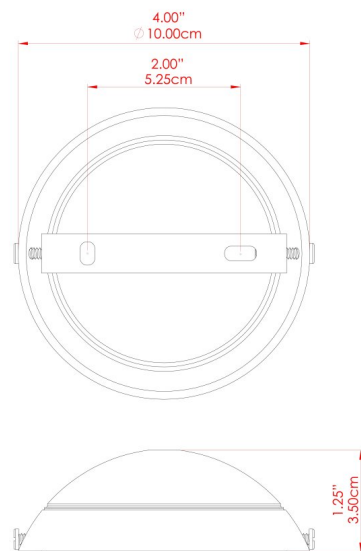

FIXING BRACKET: MLWB010 | Antique Brass