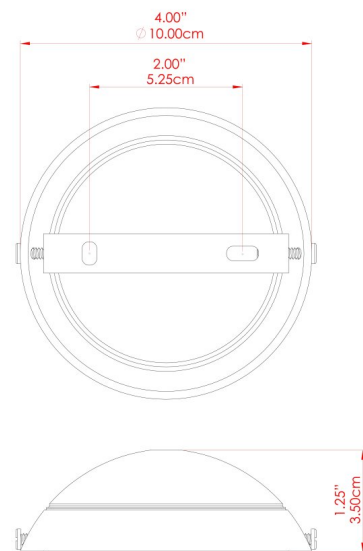

FIXING BRACKET: MLWB010 | Polished Brass