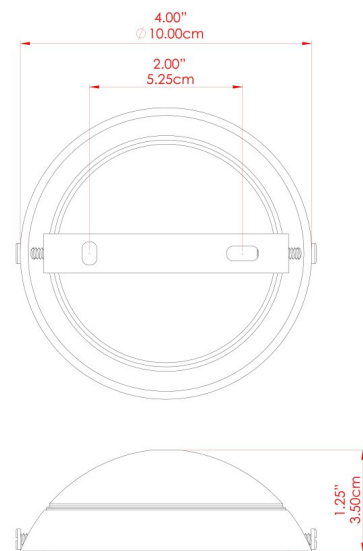

FIXING BRACKET: MLWB010 | Antique Silver

Product Notes:
1) Bulbs not included. 2) Dimensions do not include bulbs. 3) All products are individually made-to-order and therefore may differ slightly within manufacturing tolerances. 4) Cable / chain can be shortened during installation. Longer cable / chain lengths available on request. 5) Additional colour finishes may be available on request. 6) Refer to our website for a full list of terms and conditions.