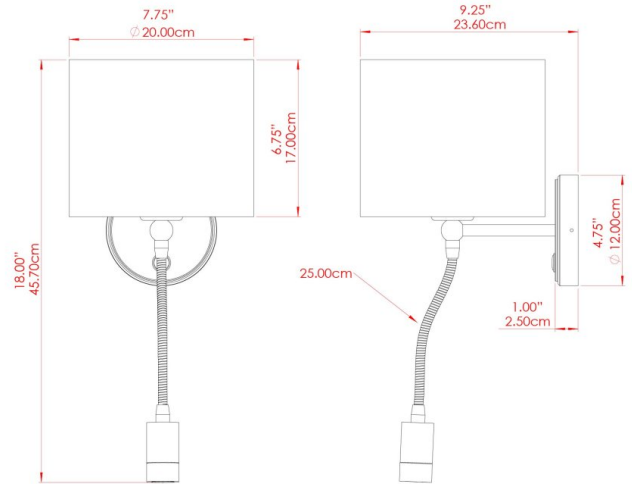

## MLWL333ANTBRS Antique Brass

MATERIAL	Brass
HEIGHT	32-46cm
WIDTH   DIAMETER	22cm
LENGTH   PROJECTION	24-29cm
WEIGHT	1.1 kg
LAMPHOLDER	E27
MAX WATTAGE	40W
VOLTAGE	220/240v
IP RATING	IP20
CLASS PROTECTION	Class I
SHADE	MLFS002
FLEX   BAR   CHAIN LENGTH	n/a
CABLE TYPE	-

# MLWL333ANTSLV Antique Silver

ANTIQUE SILVER

MATERIAL	Brass
HEIGHT	32-46cm
WIDTH   DIAMETER	22cm
LENGTH   PROJECTION	24-29cm
WEIGHT	1.1 kg
LAMPHOLDER	E27
MAX WATTAGE	40W
VOLTAGE	220/240v
IP RATING	IP20
CLASS PROTECTION	Class I
SHADE	MLFS002
FLEX   BAR   CHAIN LENGTH	n/a
CABLE TYPE	-

# LONGFORD Wall Light

MLWL333PCBLK Black

MATERIAL	Brass
HEIGHT	32-46cm
WIDTH   DIAMETER	22cm
LENGTH   PROJECTION	24-29cm
WEIGHT	1.1 kg
LAMPHOLDER	E27
MAX WATTAGE	40W
VOLTAGE	220/240v
IP RATING	IP20
CLASS PROTECTION	Class I
SHADE	MLFS002
FLEX   BAR   CHAIN LENGTH	n/a
CABLE TYPE	-

# LONGFORD Wall Light

MLWL333PCWTE White

MATERIAL	Brass
HEIGHT	32-46cm
WIDTH   DIAMETER	22cm
LENGTH   PROJECTION	24-29cm
WEIGHT	1.1 kg
LAMPHOLDER	E27
MAX WATTAGE	40W
VOLTAGE	220/240v
IP RATING	IP20
CLASS PROTECTION	Class I
SHADE	MLFS002
FLEX   BAR   CHAIN LENGTH	n/a
CABLE TYPE	-