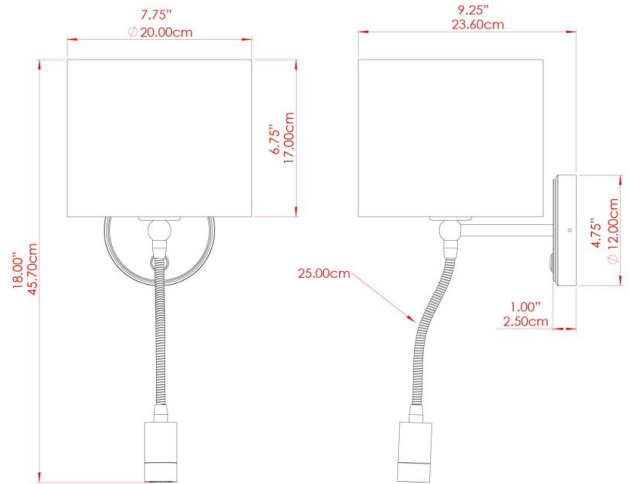

## MLWL333ANTBRS Antique Brass

MATERIAL	Brass
HEIGHT	32-46cm
WIDTH   DIAMETER	22cm
LENGTH   PROJECTION	24-29cm
WEIGHT	1.1 kg
LAMPHOLDER	E27
MAX WATTAGE	40W
VOLTAGE	220/240v
IP RATING	IP20
CLASS PROTECTION	Class I
SHADE	MLFS002
FLEX   BAR   CHAIN LENGTH	n/a
CABLE TYPE	-

# MLWL333ANTSLV Antique Silver

ANTIQUE SILVER

MATERIAL	Brass
HEIGHT	32-46cm
WIDTH   DIAMETER	22cm
LENGTH   PROJECTION	24-29cm
WEIGHT	1.1 kg
LAMPHOLDER	E27
MAX WATTAGE	40W
VOLTAGE	220/240v
IP RATING	IP20
CLASS PROTECTION	Class I
SHADE	MLFS002
FLEX   BAR   CHAIN LENGTH	n/a
CABLE TYPE	-

# LONGFORD Wall Light

MLWL333PCBLK Black

MATERIAL	Brass
HEIGHT	32-46cm
WIDTH   DIAMETER	22cm
LENGTH   PROJECTION	24-29cm
WEIGHT	1.1 kg
LAMPHOLDER	E27
MAX WATTAGE	40W
VOLTAGE	220/240v
IP RATING	IP20
CLASS PROTECTION	Class I
SHADE	MLFS002
FLEX   BAR   CHAIN LENGTH	n/a
CABLE TYPE	-

# LONGFORD Wall Light

MLWL333PCWTE White

MATERIAL	Brass
HEIGHT	32-46cm
WIDTH   DIAMETER	22cm
LENGTH   PROJECTION	24-29cm
WEIGHT	1.1 kg
LAMPHOLDER	E27
MAX WATTAGE	40W
VOLTAGE	220/240v
IP RATING	IP20
CLASS PROTECTION	Class I
SHADE	MLFS002
FLEX   BAR   CHAIN LENGTH	n/a
CABLE TYPE	-