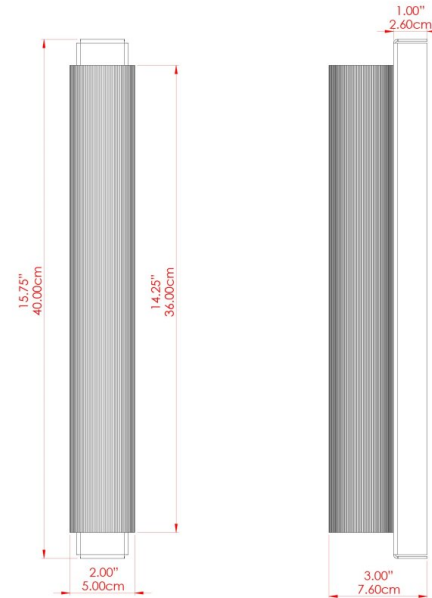

ROYCE Wall Light

MLWL411POLBRS Polished Brass