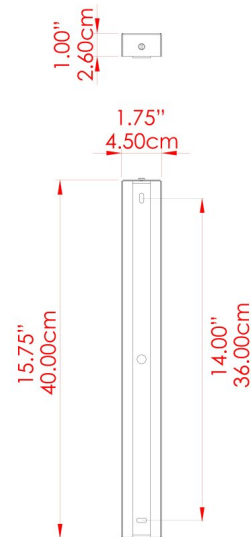

MATERIAL	Brass
HEIGHT	40cm
WIDTH | DIAMETER	5cm
LENGTH | PROJECTION	7cm
WEIGHT	0.84 kg
LAMPHOLDER	G9
MAX WATTAGE	6.5W
VOLTAGE	220/240v
IP RATING	IP20
CLASS PROTECTION	Class I
SHADE	-
FLEX | BAR | CHAIN LENGTH	n/a
CABLE TYPE	- |

FIXING BRACKET: MLWB07 | Antique Brass