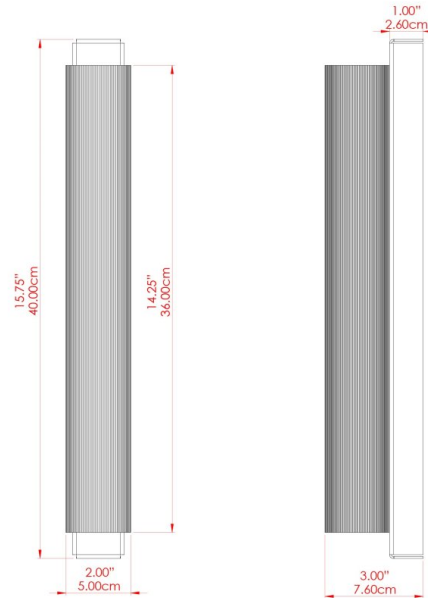

ROYCE Wall Light

MLWL411ANTSLV Antique Silver