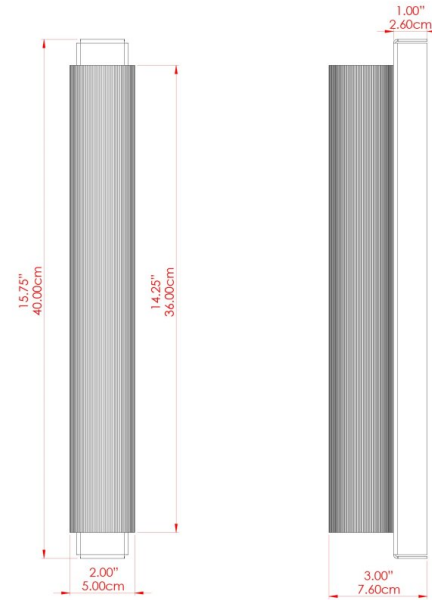

ROYCE Wall Light

MLWL411SATBRS Satin Brass