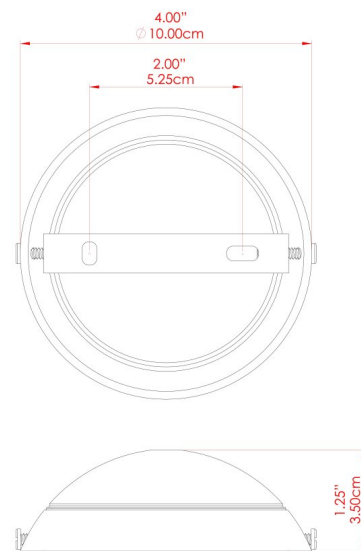

FIXING BRACKET: MLWB01 | Yellow

Product Notes:

1) Bulbs not included. 2) Dimensions do not include bulbs. 3) All products are individually made-to-order and therefore may differ slightly within manufacturing tolerances. 4) Cable / chain can be shortened during installation. Longer cable / chain lengths available on request. 5) Additional colour finishes may be available on request. 6) Refer to our website for a full list of terms and conditions.