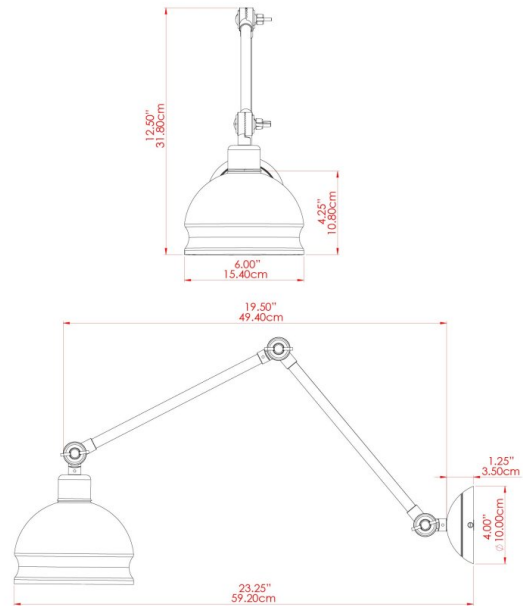

NICO Wall Light

MLWL223PCBLK Black

MATERIAL	Brass
HEIGHT	45-79cm
WIDTH | DIAMETER	15cm
LENGTH | PROJECTION	50-81cm
WEIGHT	1.1 kg
LAMPHOLDER	E27
MAX WATTAGE	40W
VOLTAGE	220/240v
IP RATING	IP20
CLASS PROTECTION	Class I
SHADE	-
FLEX | BAR | CHAIN LENGTH	n/a
CABLE TYPE	- |