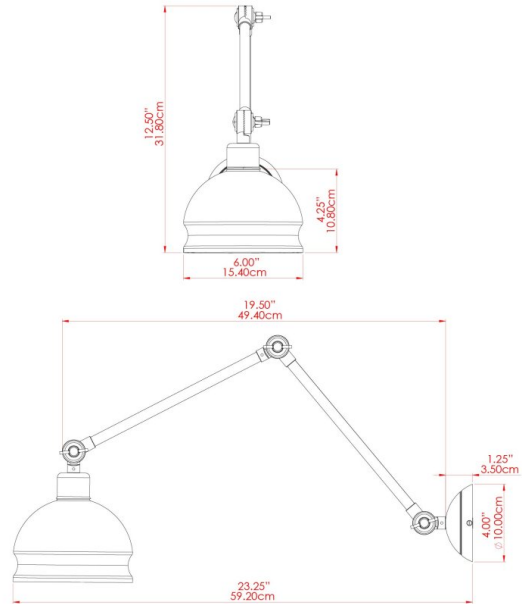

MATERIAL	Brass
HEIGHT	45-79cm
WIDTH   DIAMETER	15cm
LENGTH   PROJECTION	50-81cm
WEIGHT	1.1 kg
LAMPHOLDER	E27
MAX WATTAGE	40W
VOLTAGE	220/240v
IP RATING	IP20
CLASS PROTECTION	Class I
SHADE	-
FLEX   BAR   CHAIN LENGTH	n/a
CABLE TYPE	-

# MLWL223PCRGR Racing Green

MATERIAL	Brass
HEIGHT	45-79cm
WIDTH   DIAMETER	15cm
LENGTH   PROJECTION	50-81cm
WEIGHT	1.1 kg
LAMPHOLDER	E27
MAX WATTAGE	40W
VOLTAGE	220/240v
IP RATING	IP20
CLASS PROTECTION	Class I
SHADE	-
FLEX   BAR   CHAIN LENGTH	n/a
CABLE TYPE	-

# NICO Wall Light

MLWL223PCWTE White

MATERIAL	Brass
HEIGHT	45-79cm
WIDTH   DIAMETER	15cm
LENGTH   PROJECTION	50-81cm
WEIGHT	1.1 kg
LAMPHOLDER	E27
MAX WATTAGE	40W
VOLTAGE	220/240v
IP RATING	IP20
CLASS PROTECTION	Class I
SHADE	-
FLEX   BAR   CHAIN LENGTH	n/a
CABLE TYPE	-

## NICO Wall Light

MLWL223PCYLW Yellow

MATERIAL	Brass
HEIGHT	45-79cm
WIDTH   DIAMETER	15cm
LENGTH   PROJECTION	50-81cm
WEIGHT	1.1 kg
LAMPHOLDER	E27
MAX WATTAGE	40W
VOLTAGE	220/240v
IP RATING	IP20
CLASS PROTECTION	Class I
SHADE	-
FLEX   BAR   CHAIN LENGTH	n/a
CABLE TYPE	-