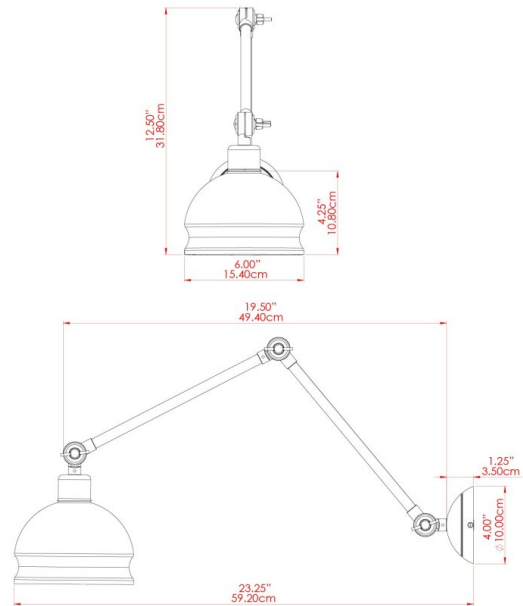

MATERIAL	Brass
HEIGHT	45-79cm
WIDTH   DIAMETER	15cm
LENGTH   PROJECTION	50-81cm
WEIGHT	1.1 kg
LAMPHOLDER	E27
MAX WATTAGE	40W
VOLTAGE	220/240v
IP RATING	IP20
CLASS PROTECTION	Class I
SHADE	-
FLEX   BAR   CHAIN LENGTH	n/a
CABLE TYPE	-

# NICO Wall Light

MLWL223PCWTE White

MATERIAL	Brass
HEIGHT	45-79cm
WIDTH   DIAMETER	15cm
LENGTH   PROJECTION	50-81cm
WEIGHT	1.1 kg
LAMPHOLDER	E27
MAX WATTAGE	40W
VOLTAGE	220/240v
IP RATING	IP20
CLASS PROTECTION	Class I
SHADE	-
FLEX   BAR   CHAIN LENGTH	n/a
CABLE TYPE	-

## NICO Wall Light

MLWL223PCYLW Yellow

MATERIAL	Brass
HEIGHT	45-79cm
WIDTH   DIAMETER	15cm
LENGTH   PROJECTION	50-81cm
WEIGHT	1.1 kg
LAMPHOLDER	E27
MAX WATTAGE	40W
VOLTAGE	220/240v
IP RATING	IP20
CLASS PROTECTION	Class I
SHADE	-
FLEX   BAR   CHAIN LENGTH	n/a
CABLE TYPE	-

## MLWL223POLBRS Polished Brass

MATERIAL	Brass
HEIGHT	45-79cm
WIDTH   DIAMETER	15cm
LENGTH   PROJECTION	50-81cm
WEIGHT	1.1 kg
LAMPHOLDER	E27
MAX WATTAGE	40W
VOLTAGE	220/240v
IP RATING	IP20
CLASS PROTECTION	Class I
SHADE	-
FLEX   BAR   CHAIN LENGTH	n/a
CABLE TYPE	-