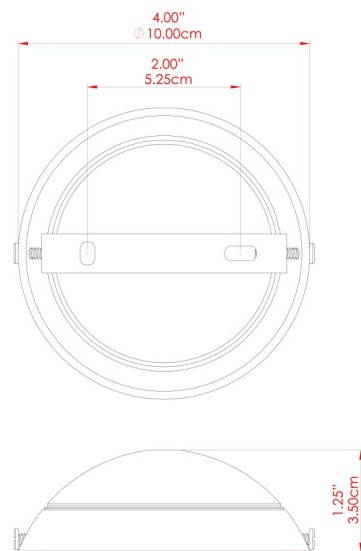

FIXING BRACKET: MLWB01 | Bronze

WWW.MULLANLIGHTING.COM

Product Notes:

1) Bulbs not included. 2) Dimensions do not include bulbs. 3) All products are individually made-to-order and therefore may differ slightly within manufacturing tolerances. 4) Cable / chain can be shortened during installation. Longer cable / chain lengths available on request. 5) Additional colour finishes may be available on request. 6) Refer to our website for a full list of terms and conditions.