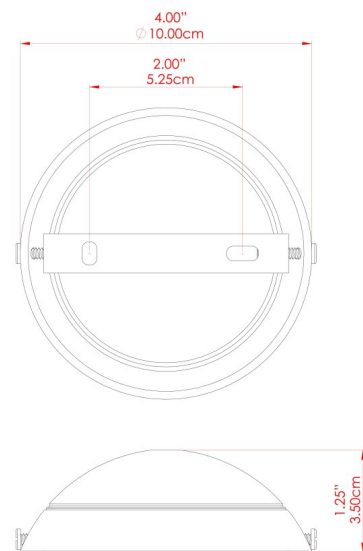

FIXING BRACKET: MLWB01 | Grey