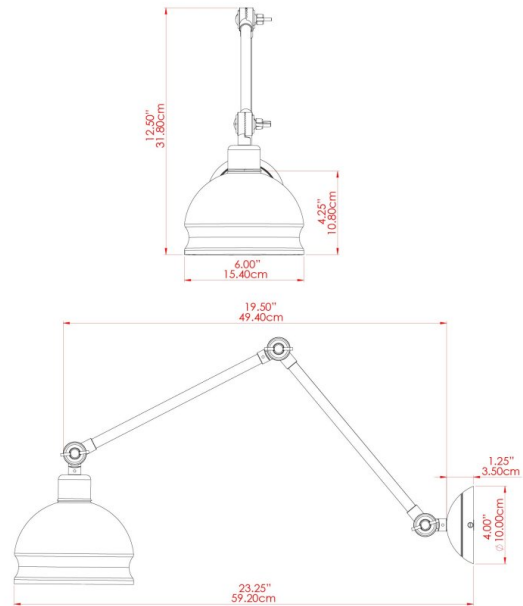

NICO Wall Light

MLWL223PCBRZ Bronze

MATERIAL	Brass
HEIGHT	45-79cm
WIDTH | DIAMETER	15cm
LENGTH | PROJECTION	50-81cm
WEIGHT	1.1 kg
LAMPHOLDER	E27
MAX WATTAGE	40W
VOLTAGE	220/240v
IP RATING	IP20
CLASS PROTECTION	Class I
SHADE	-
FLEX | BAR | CHAIN LENGTH	n/a
CABLE TYPE	- |