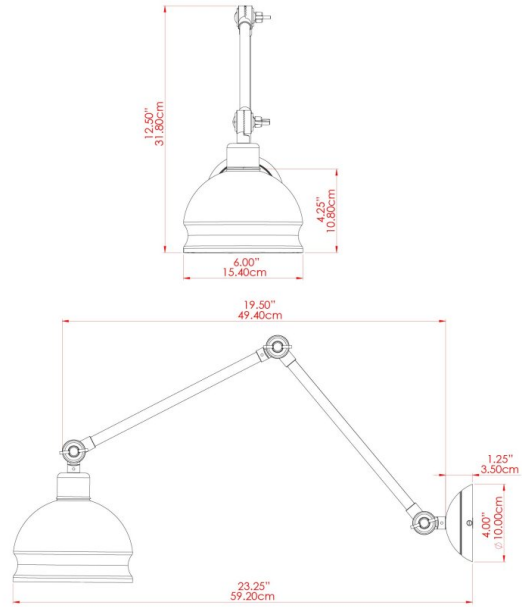

NICO Wall Light

MLWL223PCGRN Sage Green