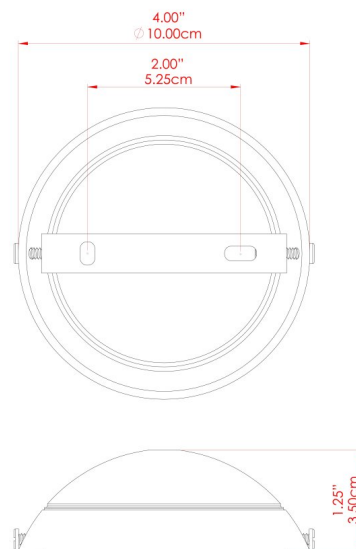

FIXING BRACKET: MLWB01 | Racing Green

WWW.MULLANLIGHTING.COM

Product Notes:

1) Bulbs not included. 2) Dimensions do not include bulbs. 3) All products are individually made-to-order and therefore may differ slightly within manufacturing tolerances. 4) Cable / chain can be shortened during installation. Longer cable / chain lengths available on request. 5) Additional colour finishes may be available on request. 6) Refer to our website for a full list of terms and conditions.