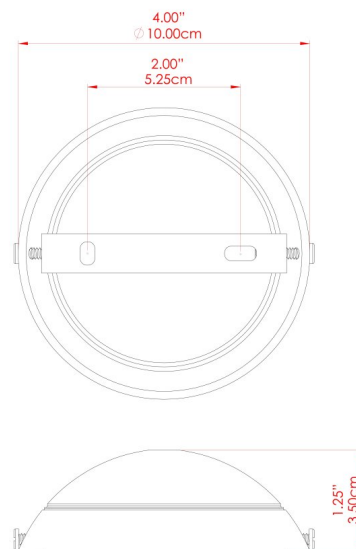

FIXING BRACKET: MLWB01 | Black

WWW.MULLANLIGHTING.COM

Product Notes:

1) Bulbs not included. 2) Dimensions do not include bulbs. 3) All products are individually made-to-order and therefore may differ slightly within manufacturing tolerances. 4) Cable / chain can be shortened during installation. Longer cable / chain lengths available on request. 5) Additional colour finishes may be available on request. 6) Refer to our website for a full list of terms and conditions.