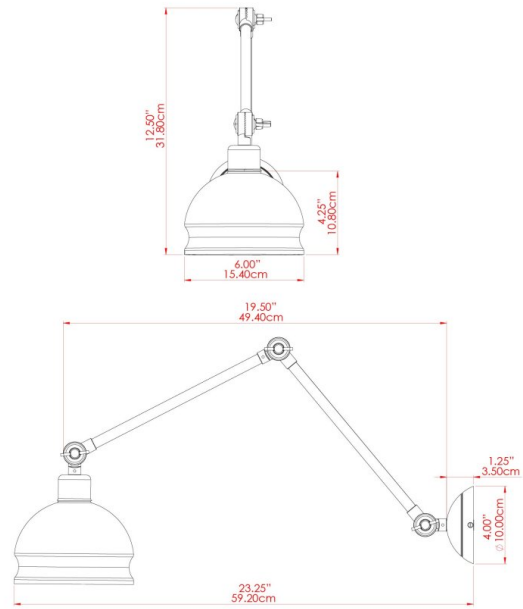

# NICO Wall Light

MLWL223PCGRY Grey

MATERIAL	Brass
HEIGHT	45-79cm
WIDTH   DIAMETER	15cm
LENGTH   PROJECTION	50-81cm
WEIGHT	1.1 kg
LAMPHOLDER	E27
MAX WATTAGE	40W
VOLTAGE	220/240v
IP RATING	IP20
CLASS PROTECTION	Class I
SHADE	-
FLEX   BAR   CHAIN LENGTH	n/a
CABLE TYPE	-

# NICO Wall Light

MLWL223PCMBK Matt Black

POWDER-COATED  
MATTE BLACK

MATERIAL	Brass
HEIGHT	45-79cm
WIDTH   DIAMETER	15cm
LENGTH   PROJECTION	50-81cm
WEIGHT	1.1 kg
LAMPHOLDER	E27
MAX WATTAGE	40W
VOLTAGE	220/240v
IP RATING	IP20
CLASS PROTECTION	Class I
SHADE	-
FLEX   BAR   CHAIN LENGTH	n/a
CABLE TYPE	-

MATERIAL	Brass
HEIGHT	45-79cm
WIDTH   DIAMETER	15cm
LENGTH   PROJECTION	50-81cm
WEIGHT	1.1 kg
LAMPHOLDER	E27
MAX WATTAGE	40W
VOLTAGE	220/240v
IP RATING	IP20
CLASS PROTECTION	Class I
SHADE	-
FLEX   BAR   CHAIN LENGTH	n/a
CABLE TYPE	-

## NICO Wall Light

MLWL223PCRED Red

MATERIAL	Brass
HEIGHT	45-79cm
WIDTH   DIAMETER	15cm
LENGTH   PROJECTION	50-81cm
WEIGHT	1.1 kg
LAMPHOLDER	E27
MAX WATTAGE	40W
VOLTAGE	220/240v
IP RATING	IP20
CLASS PROTECTION	Class I
SHADE	-
FLEX   BAR   CHAIN LENGTH	n/a
CABLE TYPE	-