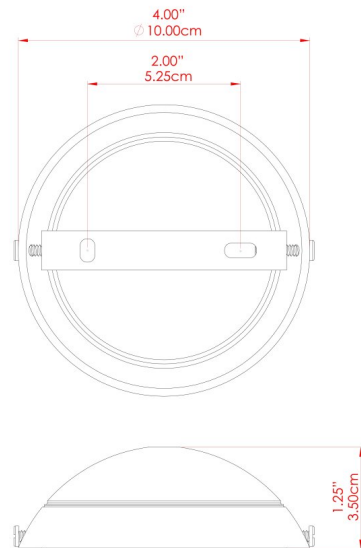

FIXING BRACKET: MLWB01 | Sage Green