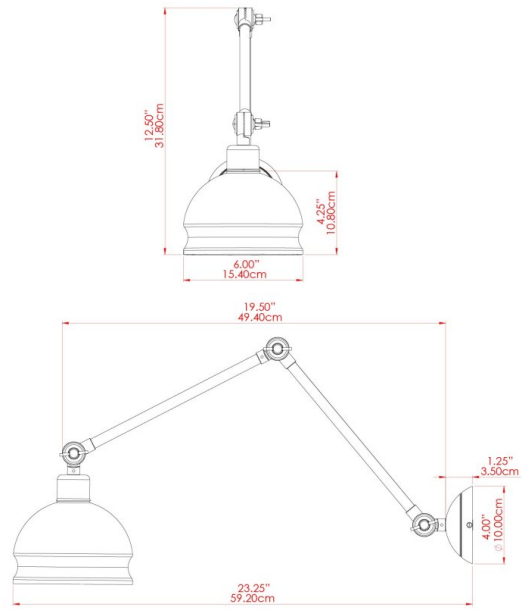

# NICO Wall Light

MLWL223PCGRN Sage Green

MATERIAL	Brass
HEIGHT	45-79cm
WIDTH   DIAMETER	15cm
LENGTH   PROJECTION	50-81cm
WEIGHT	1.1 kg
LAMPHOLDER	E27
MAX WATTAGE	40W
VOLTAGE	220/240v
IP RATING	IP20
CLASS PROTECTION	Class I
SHADE	-
FLEX   BAR   CHAIN LENGTH	n/a
CABLE TYPE	-

# NICO Wall Light

MLWL223PCGRY Grey

MATERIAL	Brass
HEIGHT	45-79cm
WIDTH   DIAMETER	15cm
LENGTH   PROJECTION	50-81cm
WEIGHT	1.1 kg
LAMPHOLDER	E27
MAX WATTAGE	40W
VOLTAGE	220/240v
IP RATING	IP20
CLASS PROTECTION	Class I
SHADE	-
FLEX   BAR   CHAIN LENGTH	n/a
CABLE TYPE	-

# NICO Wall Light

MLWL223PCMBK Matt Black

POWDER-COATED  
MATTE BLACK

MATERIAL	Brass
HEIGHT	45-79cm
WIDTH   DIAMETER	15cm
LENGTH   PROJECTION	50-81cm
WEIGHT	1.1 kg
LAMPHOLDER	E27
MAX WATTAGE	40W
VOLTAGE	220/240v
IP RATING	IP20
CLASS PROTECTION	Class I
SHADE	-
FLEX   BAR   CHAIN LENGTH	n/a
CABLE TYPE	-

MATERIAL	Brass
HEIGHT	45-79cm
WIDTH   DIAMETER	15cm
LENGTH   PROJECTION	50-81cm
WEIGHT	1.1 kg
LAMPHOLDER	E27
MAX WATTAGE	40W
VOLTAGE	220/240v
IP RATING	IP20
CLASS PROTECTION	Class I
SHADE	-
FLEX   BAR   CHAIN LENGTH	n/a
CABLE TYPE	-