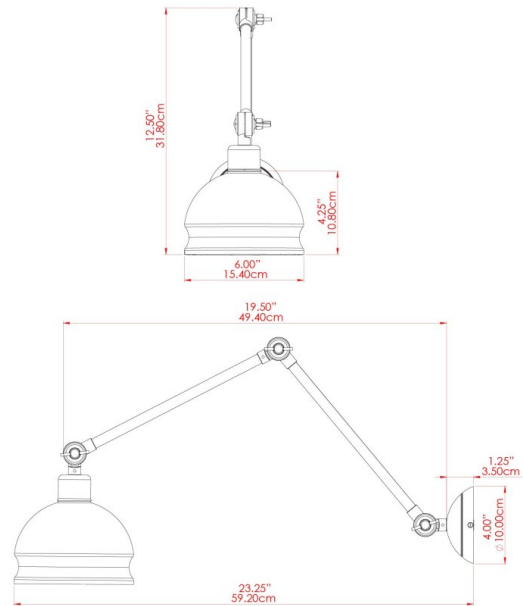

# NICO Wall Light

MLWL223PCWTE White

MATERIAL	Brass
HEIGHT	45-79cm
WIDTH   DIAMETER	15cm
LENGTH   PROJECTION	50-81cm
WEIGHT	1.1 kg
LAMPHOLDER	E27
MAX WATTAGE	40W
VOLTAGE	220/240v
IP RATING	IP20
CLASS PROTECTION	Class I
SHADE	-
FLEX   BAR   CHAIN LENGTH	n/a
CABLE TYPE	-

## NICO Wall Light

MLWL223PCYLW Yellow

MATERIAL	Brass
HEIGHT	45-79cm
WIDTH   DIAMETER	15cm
LENGTH   PROJECTION	50-81cm
WEIGHT	1.1 kg
LAMPHOLDER	E27
MAX WATTAGE	40W
VOLTAGE	220/240v
IP RATING	IP20
CLASS PROTECTION	Class I
SHADE	-
FLEX   BAR   CHAIN LENGTH	n/a
CABLE TYPE	-

### FIXING BRACKET: MLWB01 | Yellow

**Product Notes:**

1) Bulbs not included. 2) Dimensions do not include bulbs. 3) All products are individually made-to-order and therefore may differ slightly within manufacturing tolerances. 4) Cable / chain can be shortened during installation. Longer cable / chain lengths available on request. 5) Additional colour finishes may be available on request. 6) Refer to our website for a full list of terms and conditions.

## MLWL223POLBRS Polished Brass

MATERIAL	Brass
HEIGHT	45-79cm
WIDTH   DIAMETER	15cm
LENGTH   PROJECTION	50-81cm
WEIGHT	1.1 kg
LAMPHOLDER	E27
MAX WATTAGE	40W
VOLTAGE	220/240v
IP RATING	IP20
CLASS PROTECTION	Class I
SHADE	-
FLEX   BAR   CHAIN LENGTH	n/a
CABLE TYPE	-