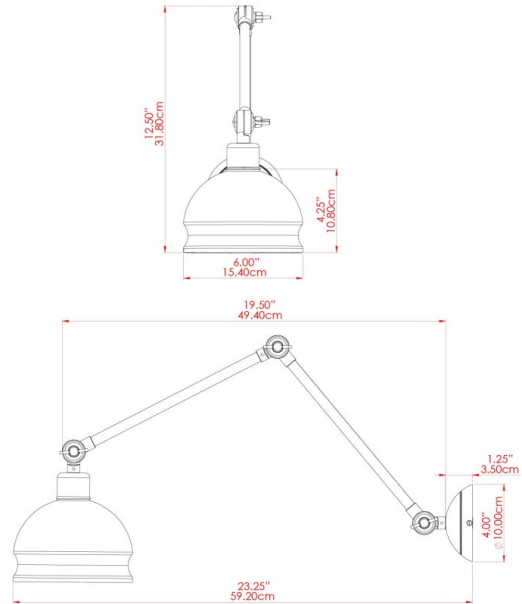

# NICO Wall Light

MLWL223PCGRY Grey

MATERIAL	Brass
HEIGHT	45-79cm
WIDTH   DIAMETER	15cm
LENGTH   PROJECTION	50-81cm
WEIGHT	1.1 kg
LAMPHOLDER	E27
MAX WATTAGE	40W
VOLTAGE	220/240v
IP RATING	IP20
CLASS PROTECTION	Class I
SHADE	-
FLEX   BAR   CHAIN LENGTH	n/a
CABLE TYPE	-

# NICO Wall Light

MLWL223PCMBK Matt Black

POWDER-COATED  
MATTE BLACK

MATERIAL	Brass
HEIGHT	45-79cm
WIDTH   DIAMETER	15cm
LENGTH   PROJECTION	50-81cm
WEIGHT	1.1 kg
LAMPHOLDER	E27
MAX WATTAGE	40W
VOLTAGE	220/240v
IP RATING	IP20
CLASS PROTECTION	Class I
SHADE	-
FLEX   BAR   CHAIN LENGTH	n/a
CABLE TYPE	-

MATERIAL	Brass
HEIGHT	45-79cm
WIDTH   DIAMETER	15cm
LENGTH   PROJECTION	50-81cm
WEIGHT	1.1 kg
LAMPHOLDER	E27
MAX WATTAGE	40W
VOLTAGE	220/240v
IP RATING	IP20
CLASS PROTECTION	Class I
SHADE	-
FLEX   BAR   CHAIN LENGTH	n/a
CABLE TYPE	-

## NICO Wall Light

MLWL223PCRED Red

MATERIAL	Brass
HEIGHT	45-79cm
WIDTH   DIAMETER	15cm
LENGTH   PROJECTION	50-81cm
WEIGHT	1.1 kg
LAMPHOLDER	E27
MAX WATTAGE	40W
VOLTAGE	220/240v
IP RATING	IP20
CLASS PROTECTION	Class I
SHADE	-
FLEX   BAR   CHAIN LENGTH	n/a
CABLE TYPE	-