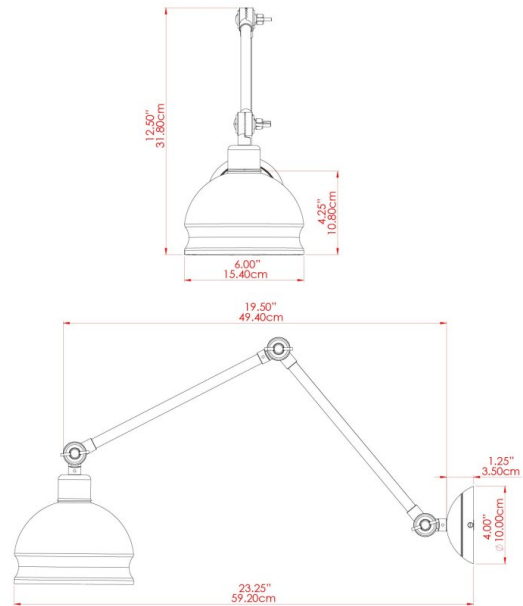

NICO Wall Light

MLWL223PCGRY Grey