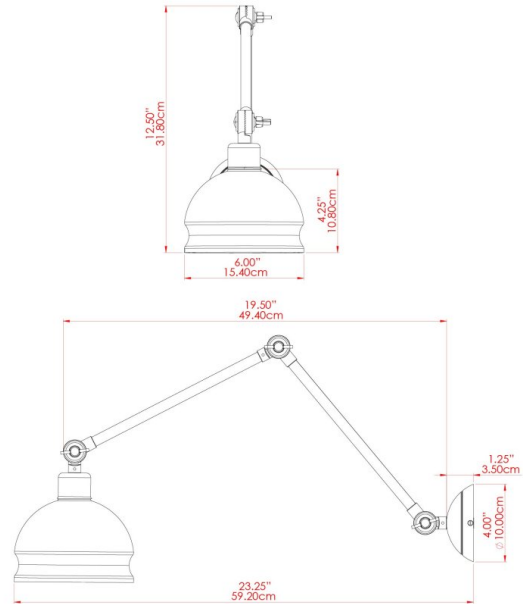

MATERIAL	Brass
HEIGHT	45-79cm
WIDTH   DIAMETER	15cm
LENGTH   PROJECTION	50-81cm
WEIGHT	1.1 kg
LAMPHOLDER	E27
MAX WATTAGE	40W
VOLTAGE	220/240v
IP RATING	IP20
CLASS PROTECTION	Class I
SHADE	-
FLEX   BAR   CHAIN LENGTH	n/a
CABLE TYPE	-

## NICO Wall Light

MLWL223PCRED Red

MATERIAL	Brass
HEIGHT	45-79cm
WIDTH   DIAMETER	15cm
LENGTH   PROJECTION	50-81cm
WEIGHT	1.1 kg
LAMPHOLDER	E27
MAX WATTAGE	40W
VOLTAGE	220/240v
IP RATING	IP20
CLASS PROTECTION	Class I
SHADE	-
FLEX   BAR   CHAIN LENGTH	n/a
CABLE TYPE	-

# MLWL223PCRGR Racing Green

MATERIAL	Brass
HEIGHT	45-79cm
WIDTH   DIAMETER	15cm
LENGTH   PROJECTION	50-81cm
WEIGHT	1.1 kg
LAMPHOLDER	E27
MAX WATTAGE	40W
VOLTAGE	220/240v
IP RATING	IP20
CLASS PROTECTION	Class I
SHADE	-
FLEX   BAR   CHAIN LENGTH	n/a
CABLE TYPE	-

# NICO Wall Light

MLWL223PCWTE White

MATERIAL	Brass
HEIGHT	45-79cm
WIDTH   DIAMETER	15cm
LENGTH   PROJECTION	50-81cm
WEIGHT	1.1 kg
LAMPHOLDER	E27
MAX WATTAGE	40W
VOLTAGE	220/240v
IP RATING	IP20
CLASS PROTECTION	Class I
SHADE	-
FLEX   BAR   CHAIN LENGTH	n/a
CABLE TYPE	-