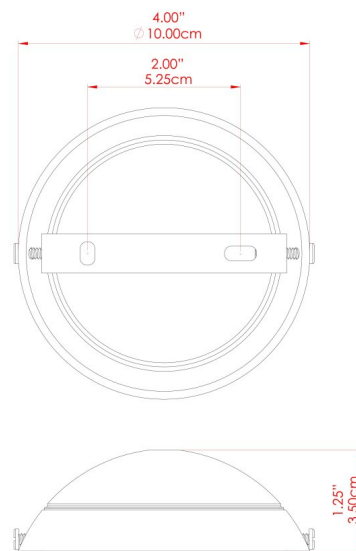

FIXING BRACKET: MLWB01 | Polished Brass

Product Notes:
1) Bulbs not included. 2) Dimensions do not include bulbs. 3) All products are individually made-to-order and therefore may differ slightly within manufacturing tolerances. 4) Cable / chain can be shortened during installation. Longer cable / chain lengths available on request. 5) Additional colour finishes may be available on request. 6) Refer to our website for a full list of terms and conditions.