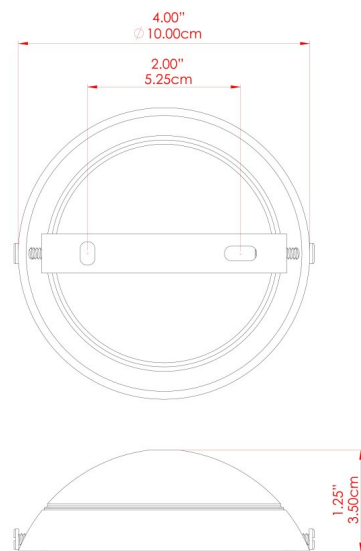

MATERIAL	Brass
HEIGHT	45-79cm
WIDTH   DIAMETER	15cm
LENGTH   PROJECTION	50-81cm
WEIGHT	1.1 kg
LAMPHOLDER	E27
MAX WATTAGE	40W
VOLTAGE	220/240v
IP RATING	IP20
CLASS PROTECTION	Class I
SHADE	-
FLEX   BAR   CHAIN LENGTH	n/a
CABLE TYPE	-

# MLWL223PCRGR Racing Green

MATERIAL	Brass
HEIGHT	45-79cm
WIDTH   DIAMETER	15cm
LENGTH   PROJECTION	50-81cm
WEIGHT	1.1 kg
LAMPHOLDER	E27
MAX WATTAGE	40W
VOLTAGE	220/240v
IP RATING	IP20
CLASS PROTECTION	Class I
SHADE	-
FLEX   BAR   CHAIN LENGTH	n/a
CABLE TYPE	-

# NICO Wall Light

MLWL223PCWTE White

MATERIAL	Brass
HEIGHT	45-79cm
WIDTH   DIAMETER	15cm
LENGTH   PROJECTION	50-81cm
WEIGHT	1.1 kg
LAMPHOLDER	E27
MAX WATTAGE	40W
VOLTAGE	220/240v
IP RATING	IP20
CLASS PROTECTION	Class I
SHADE	-
FLEX   BAR   CHAIN LENGTH	n/a
CABLE TYPE	-

## NICO Wall Light

MLWL223PCYLW Yellow

MATERIAL	Brass
HEIGHT	45-79cm
WIDTH   DIAMETER	15cm
LENGTH   PROJECTION	50-81cm
WEIGHT	1.1 kg
LAMPHOLDER	E27
MAX WATTAGE	40W
VOLTAGE	220/240v
IP RATING	IP20
CLASS PROTECTION	Class I
SHADE	-
FLEX   BAR   CHAIN LENGTH	n/a
CABLE TYPE	-