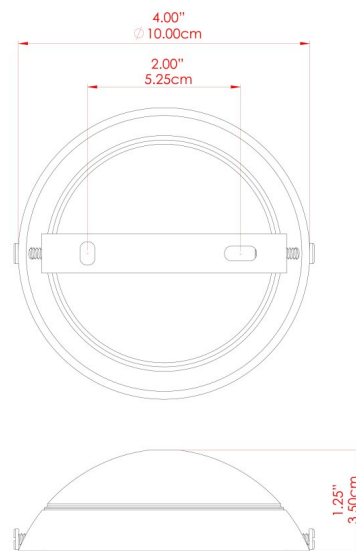

# NICO Wall Light

MLWL223PCBRZ Bronze

MATERIAL	Brass
HEIGHT	45-79cm
WIDTH   DIAMETER	15cm
LENGTH   PROJECTION	50-81cm
WEIGHT	1.1 kg
LAMPHOLDER	E27
MAX WATTAGE	40W
VOLTAGE	220/240v
IP RATING	IP20
CLASS PROTECTION	Class I
SHADE	-
FLEX   BAR   CHAIN LENGTH	n/a
CABLE TYPE	-

# NICO Wall Light

MLWL223PCMBK Matt Black

POWDER-COATED  
MATTE BLACK

MATERIAL	Brass
HEIGHT	45-79cm
WIDTH   DIAMETER	15cm
LENGTH   PROJECTION	50-81cm
WEIGHT	1.1 kg
LAMPHOLDER	E27
MAX WATTAGE	40W
VOLTAGE	220/240v
IP RATING	IP20
CLASS PROTECTION	Class I
SHADE	-
FLEX   BAR   CHAIN LENGTH	n/a
CABLE TYPE	-

MATERIAL	Brass
HEIGHT	45-79cm
WIDTH   DIAMETER	15cm
LENGTH   PROJECTION	50-81cm
WEIGHT	1.1 kg
LAMPHOLDER	E27
MAX WATTAGE	40W
VOLTAGE	220/240v
IP RATING	IP20
CLASS PROTECTION	Class I
SHADE	-
FLEX   BAR   CHAIN LENGTH	n/a
CABLE TYPE	-

## NICO Wall Light

MLWL223PCRED Red

MATERIAL	Brass
HEIGHT	45-79cm
WIDTH   DIAMETER	15cm
LENGTH   PROJECTION	50-81cm
WEIGHT	1.1 kg
LAMPHOLDER	E27
MAX WATTAGE	40W
VOLTAGE	220/240v
IP RATING	IP20
CLASS PROTECTION	Class I
SHADE	-
FLEX   BAR   CHAIN LENGTH	n/a
CABLE TYPE	-