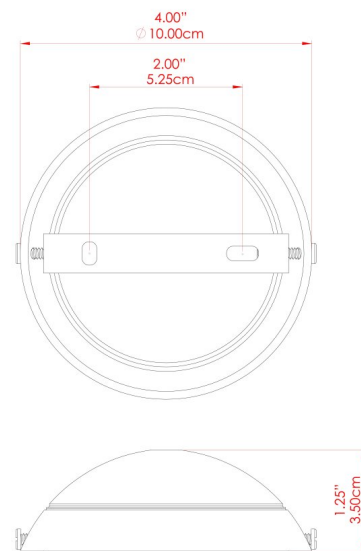

FIXING BRACKET: MLWB01 | Red

Product Notes:

1) Bulbs not included. 2) Dimensions do not include bulbs. 3) All products are individually made-to-order and therefore may differ slightly within manufacturing tolerances. 4) Cable / chain can be shortened during installation. Longer cable / chain lengths available on request. 5) Additional colour finishes may be available on request. 6) Refer to our website for a full list of terms and conditions.