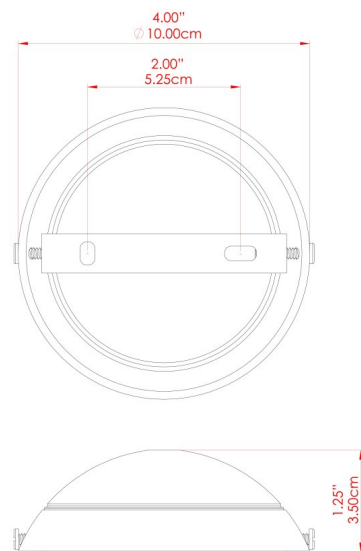

FIXING BRACKET: MLWB01 | Matt Black

WWW.MULLANLIGHTING.COM

Product Notes:

1) Bulbs not included. 2) Dimensions do not include bulbs. 3) All products are individually made-to-order and therefore may differ slightly within manufacturing tolerances. 4) Cable / chain can be shortened during installation. Longer cable / chain lengths available on request. 5) Additional colour finishes may be available on request. 6) Refer to our website for a full list of terms and conditions.