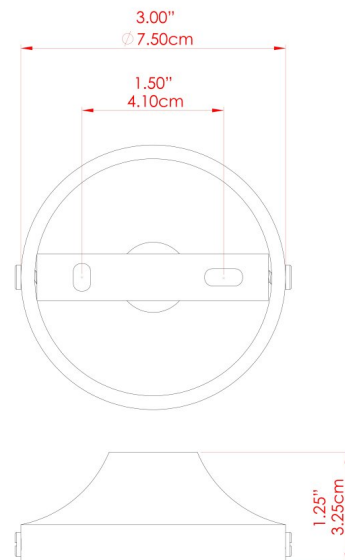

FIXING BRACKET: MLWB03 | Red

Product Notes:
1) Bulbs not included. 2) Dimensions do not include bulbs. 3) All products are individually made-to-order and therefore may differ slightly within manufacturing tolerances. 4) Cable / chain can be shortened during installation. Longer cable / chain lengths available on request. 5) Additional colour finishes may be available on request. 6) Refer to our website for a full list of terms and conditions.