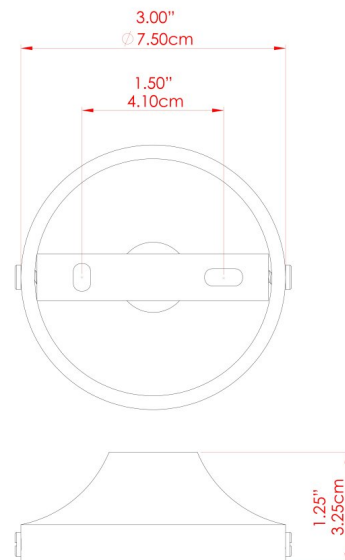

FIXING BRACKET: MLWB03 | Back

Product Notes:
1) Bulbs not included. 2) Dimensions do not include bulbs. 3) All products are individually made-to-order and therefore may differ slightly within manufacturing tolerances. 4) Cable / chain can be shortened during installation. Longer cable / chain lengths available on request. 5) Additional colour finishes may be available on request. 6) Refer to our website for a full list of terms and conditions.