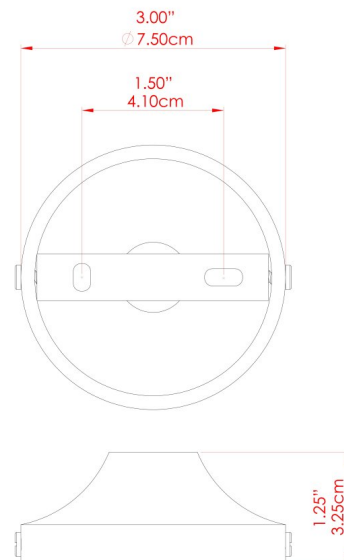

FIXING BRACKET: MLWB03 | Racing Green

Product Notes:
1) Bulbs not included. 2) Dimensions do not include bulbs. 3) All products are individually made-to-order and therefore may differ slightly within manufacturing tolerances. 4) Cable / chain can be shortened during installation. Longer cable / chain lengths available on request. 5) Additional colour finishes may be available on request. 6) Refer to our website for a full list of terms and conditions.