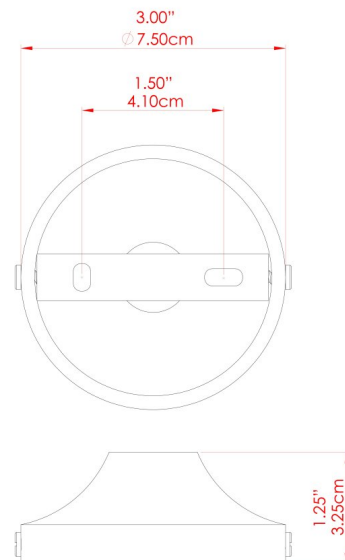

FIXING BRACKET: MLWB03 | Orange

Product Notes:
1) Bulbs not included. 2) Dimensions do not include bulbs. 3) All products are individually made-to-order and therefore may differ slightly within manufacturing tolerances. 4) Cable / chain can be shortened during installation. Longer cable / chain lengths available on request. 5) Additional colour finishes may be available on request. 6) Refer to our website for a full list of terms and conditions.