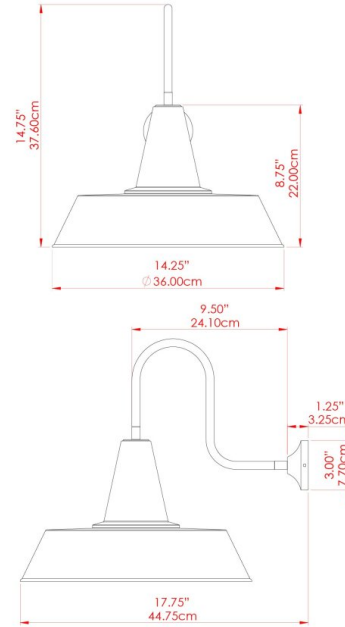

HEX Wall Light

MLWL166PCMBK Matt Black