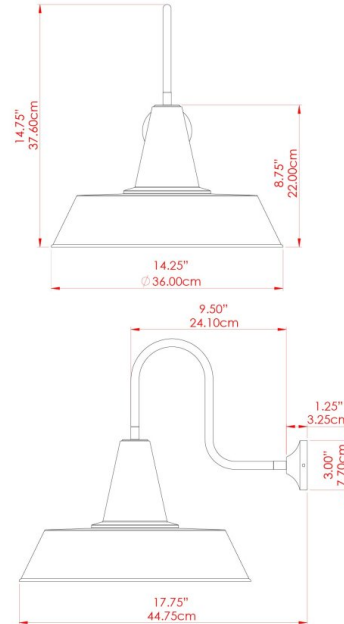

HEX Wall Light

MLWL166PCGRN Sage Green

MATERIAL	Brass | Aluminium
HEIGHT	33cm
WIDTH | DIAMETER	30.5cm
LENGTH | PROJECTION	42.5cm
WEIGHT	0.74 kg
LAMPHOLDER	E27
MAX WATTAGE	40W
VOLTAGE	220/240v
IP RATING	IP20
CLASS PROTECTION	Class I
SHADE	-
FLEX | BAR | CHAIN LENGTH	n/a
CABLE TYPE	- |