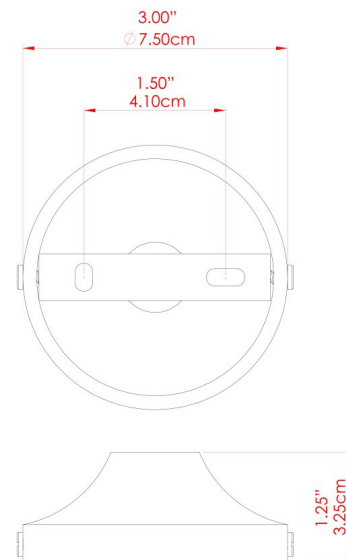

MATERIAL	Brass | Aluminium
HEIGHT	33cm
WIDTH | DIAMETER	30.5cm
LENGTH | PROJECTION	42.5cm
WEIGHT	0.74 kg
LAMPHOLDER	E27
MAX WATTAGE	40W
VOLTAGE	220/240v
IP RATING	IP20
CLASS PROTECTION	Class I
SHADE	-
FLEX | BAR | CHAIN LENGTH	n/a
CABLE TYPE	- |

FIXING BRACKET: MLWB03 | Yellow