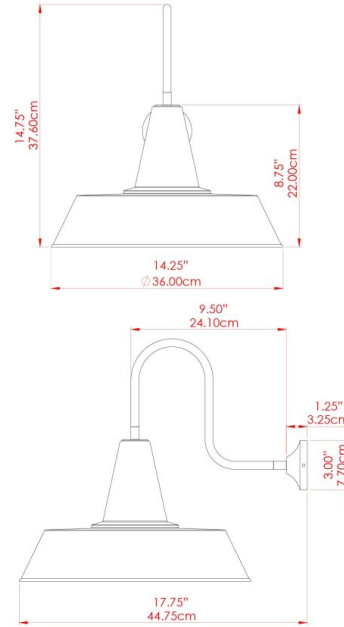

HEX Wall Light

MLWL166PCORG Orange

MATERIAL	Brass | Aluminium
HEIGHT	33cm
WIDTH | DIAMETER	30.5cm
LENGTH | PROJECTION	42.5cm
WEIGHT	0.74 kg
LAMPHOLDER	E27
MAX WATTAGE	40W
VOLTAGE	220/240v
IP RATING	IP20
CLASS PROTECTION	Class I
SHADE	-
FLEX | BAR | CHAIN LENGTH	n/a
CABLE TYPE	- |