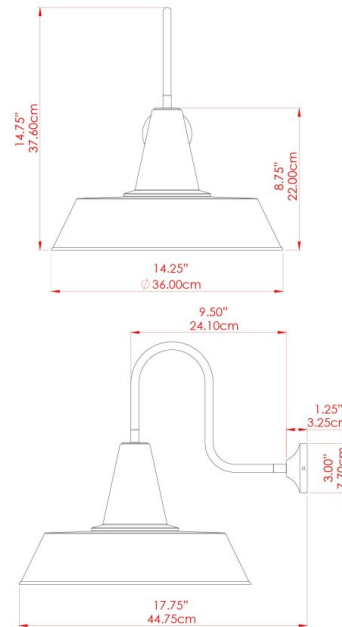

HEX Wall Light

MLWL166PCRGR Racing Green

MATERIAL	Brass | Aluminium
HEIGHT	33cm
WIDTH | DIAMETER	30.5cm
LENGTH | PROJECTION	42.5cm
WEIGHT	0.74 kg
LAMPHOLDER	E27
MAX WATTAGE	40W
VOLTAGE	220/240v
IP RATING	IP20
CLASS PROTECTION	Class I
SHADE	-
FLEX | BAR | CHAIN LENGTH	n/a
CABLE TYPE	- |