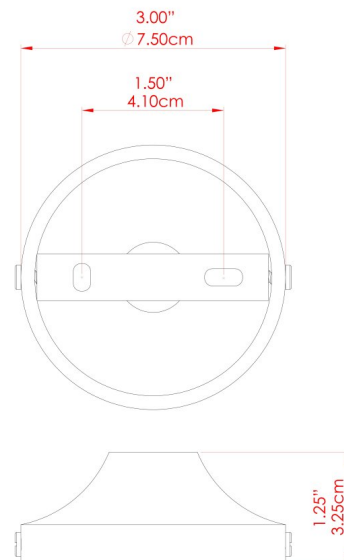

FIXING BRACKET: MLWB03 | Sage Green

Product Notes:
1) Bulbs not included. 2) Dimensions do not include bulbs. 3) All products are individually made-to-order and therefore may differ slightly within manufacturing tolerances. 4) Cable / chain can be shortened during installation. Longer cable / chain lengths available on request. 5) Additional colour finishes may be available on request. 6) Refer to our website for a full list of terms and conditions.