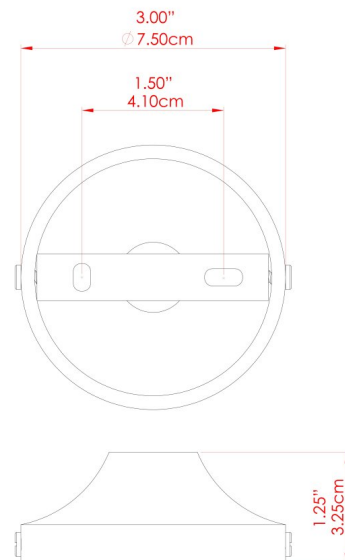

HEX Wall Light

MLWL166PCRED Red

MATERIAL	Brass Aluminium
HEIGHT	33cm
WIDTH DIAMETER	30.5cm
LENGTH PROJECTION	42.5cm
WEIGHT	0.74 kg
LAMPHOLDER	E27
MAX WATTAGE	40W
VOLTAGE	220/240v
IP RATING	IP20
CLASS PROTECTION	Class I
SHADE	-
FLEX BAR CHAIN LENGTH	n/a
CABLE TYPE	-

HEX Wall Light

MLWL166PCRGR Racing Green

MATERIAL	Brass Aluminium
HEIGHT	33cm
WIDTH DIAMETER	30.5cm
LENGTH PROJECTION	42.5cm
WEIGHT	0.74 kg
LAMPHOLDER	E27
MAX WATTAGE	40W
VOLTAGE	220/240v
IP RATING	IP20
CLASS PROTECTION	Class I
SHADE	-
FLEX BAR CHAIN LENGTH	n/a
CABLE TYPE	-

HEX Wall Light

MLWL166PCWTE White

MATERIAL	Brass Aluminium
HEIGHT	33cm
WIDTH DIAMETER	30.5cm
LENGTH PROJECTION	42.5cm
WEIGHT	0.74 kg
LAMPHOLDER	E27
MAX WATTAGE	40W
VOLTAGE	220/240v
IP RATING	IP20
CLASS PROTECTION	Class I
SHADE	-
FLEX BAR CHAIN LENGTH	n/a
CABLE TYPE	-

FIXING BRACKET: MLWB03 | White

HEX Wall Light

MLWL166PCYLW Yellow

MATERIAL	Brass Aluminium
HEIGHT	33cm
WIDTH DIAMETER	30.5cm
LENGTH PROJECTION	42.5cm
WEIGHT	0.74 kg
LAMPHOLDER	E27
MAX WATTAGE	40W
VOLTAGE	220/240v
IP RATING	IP20
CLASS PROTECTION	Class I
SHADE	-
FLEX BAR CHAIN LENGTH	n/a
CABLE TYPE	-