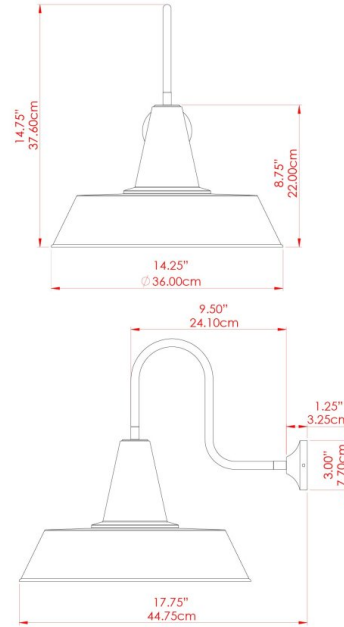

HEX Wall Light

MLWL166PCGRY Grey