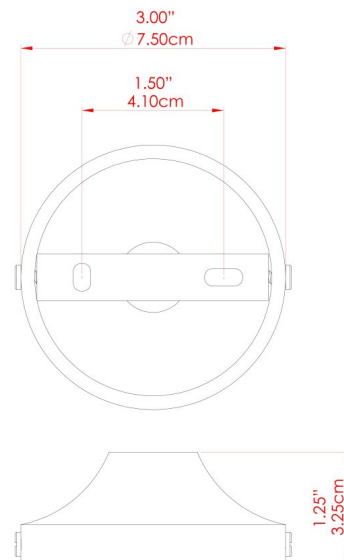

MATERIAL	Brass | Aluminium
HEIGHT	33cm
WIDTH | DIAMETER	30.5cm
LENGTH | PROJECTION	42.5cm
WEIGHT	0.74 kg
LAMPHOLDER	E27
MAX WATTAGE	40W
VOLTAGE	220/240v
IP RATING	IP20
CLASS PROTECTION	Class I
SHADE	-
FLEX | BAR | CHAIN LENGTH	n/a
CABLE TYPE	- |

FIXING BRACKET: MLWB03 | Matt Black