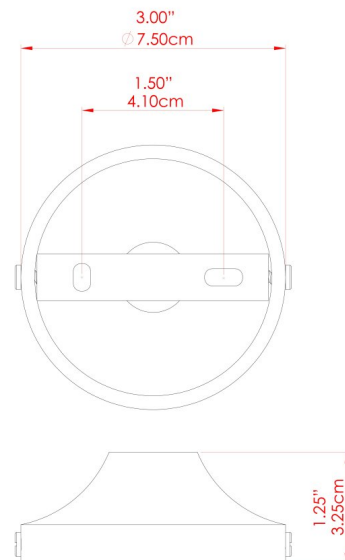

MATERIAL	Brass | Aluminium
HEIGHT	33cm
WIDTH | DIAMETER	30.5cm
LENGTH | PROJECTION	42.5cm
WEIGHT	0.74 kg
LAMPHOLDER	E27
MAX WATTAGE	40W
VOLTAGE	220/240v
IP RATING	IP20
CLASS PROTECTION	Class I
SHADE	-
FLEX | BAR | CHAIN LENGTH	n/a
CABLE TYPE	- |

FIXING BRACKET: MLWB03 | Grey