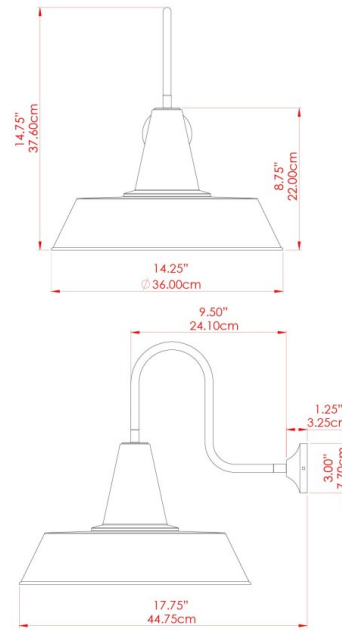

HEX Wall Light

MLWL166PCBRZ Bronze

MATERIAL	Brass | Aluminium
HEIGHT	33cm
WIDTH | DIAMETER	30.5cm
LENGTH | PROJECTION	42.5cm
WEIGHT	0.74 kg
LAMPHOLDER	E27
MAX WATTAGE	40W
VOLTAGE	220/240v
IP RATING	IP20
CLASS PROTECTION	Class I
SHADE	-
FLEX | BAR | CHAIN LENGTH	n/a
CABLE TYPE	- |