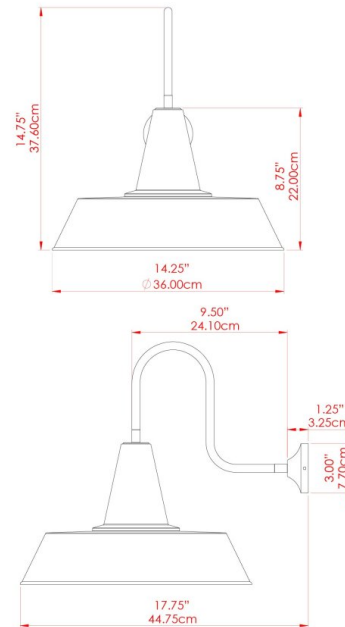

HEX Wall Light

MLWL166PCRED Red

MATERIAL	Brass Aluminium
HEIGHT	33cm
WIDTH DIAMETER	30.5cm
LENGTH PROJECTION	42.5cm
WEIGHT	0.74 kg
LAMPHOLDER	E27
MAX WATTAGE	40W
VOLTAGE	220/240v
IP RATING	IP20
CLASS PROTECTION	Class I
SHADE	-
FLEX BAR CHAIN LENGTH	n/a
CABLE TYPE	-

HEX Wall Light

MLWL166PCRGR Racing Green

MATERIAL	Brass Aluminium
HEIGHT	33cm
WIDTH DIAMETER	30.5cm
LENGTH PROJECTION	42.5cm
WEIGHT	0.74 kg
LAMPHOLDER	E27
MAX WATTAGE	40W
VOLTAGE	220/240v
IP RATING	IP20
CLASS PROTECTION	Class I
SHADE	-
FLEX BAR CHAIN LENGTH	n/a
CABLE TYPE	-

HEX Wall Light

MLWL166PCWTE White

MATERIAL	Brass Aluminium
HEIGHT	33cm
WIDTH DIAMETER	30.5cm
LENGTH PROJECTION	42.5cm
WEIGHT	0.74 kg
LAMPHOLDER	E27
MAX WATTAGE	40W
VOLTAGE	220/240v
IP RATING	IP20
CLASS PROTECTION	Class I
SHADE	-
FLEX BAR CHAIN LENGTH	n/a
CABLE TYPE	-

FIXING BRACKET: MLWB03 | White

HEX Wall Light

MLWL166PCYLW Yellow

MATERIAL	Brass Aluminium
HEIGHT	33cm
WIDTH DIAMETER	30.5cm
LENGTH PROJECTION	42.5cm
WEIGHT	0.74 kg
LAMPHOLDER	E27
MAX WATTAGE	40W
VOLTAGE	220/240v
IP RATING	IP20
CLASS PROTECTION	Class I
SHADE	-
FLEX BAR CHAIN LENGTH	n/a
CABLE TYPE	-