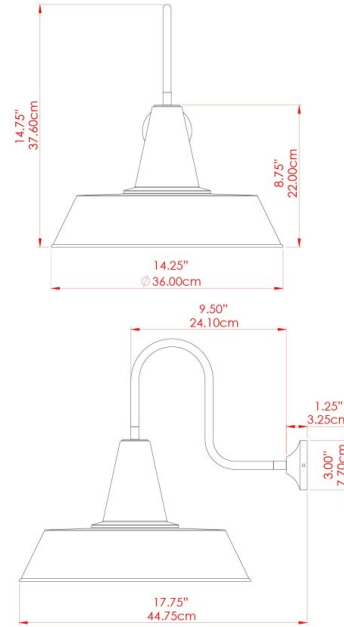

HEX Wall Light

MLWL166PCBLK Black

MATERIAL	Brass | Aluminium
HEIGHT	33cm
WIDTH | DIAMETER	30.5cm
LENGTH | PROJECTION	42.5cm
WEIGHT	0.74 kg
LAMPHOLDER	E27
MAX WATTAGE	40W
VOLTAGE	220/240v
IP RATING	IP20
CLASS PROTECTION	Class I
SHADE	-
FLEX | BAR | CHAIN LENGTH	n/a
CABLE TYPE	- |