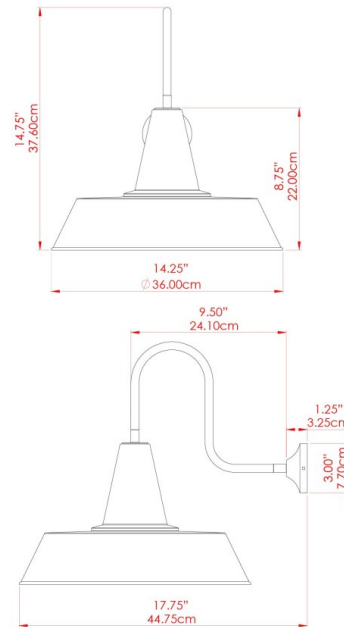

HEX Wall Light

MLWL166PCRED Red

MATERIAL	Brass Aluminium
HEIGHT	33cm
WIDTH DIAMETER	30.5cm
LENGTH PROJECTION	42.5cm
WEIGHT	0.74 kg
LAMPHOLDER	E27
MAX WATTAGE	40W
VOLTAGE	220/240v
IP RATING	IP20
CLASS PROTECTION	Class I
SHADE	-
FLEX BAR CHAIN LENGTH	n/a
CABLE TYPE	-

HEX Wall Light

MLWL166PCRGR Racing Green

MATERIAL	Brass Aluminium
HEIGHT	33cm
WIDTH DIAMETER	30.5cm
LENGTH PROJECTION	42.5cm
WEIGHT	0.74 kg
LAMPHOLDER	E27
MAX WATTAGE	40W
VOLTAGE	220/240v
IP RATING	IP20
CLASS PROTECTION	Class I
SHADE	-
FLEX BAR CHAIN LENGTH	n/a
CABLE TYPE	-

HEX Wall Light

MLWL166PCWTE White

MATERIAL	Brass Aluminium
HEIGHT	33cm
WIDTH DIAMETER	30.5cm
LENGTH PROJECTION	42.5cm
WEIGHT	0.74 kg
LAMPHOLDER	E27
MAX WATTAGE	40W
VOLTAGE	220/240v
IP RATING	IP20
CLASS PROTECTION	Class I
SHADE	-
FLEX BAR CHAIN LENGTH	n/a
CABLE TYPE	-

FIXING BRACKET: MLWB03 | White

HEX Wall Light

MLWL166PCYLW Yellow

MATERIAL	Brass Aluminium
HEIGHT	33cm
WIDTH DIAMETER	30.5cm
LENGTH PROJECTION	42.5cm
WEIGHT	0.74 kg
LAMPHOLDER	E27
MAX WATTAGE	40W
VOLTAGE	220/240v
IP RATING	IP20
CLASS PROTECTION	Class I
SHADE	-
FLEX BAR CHAIN LENGTH	n/a
CABLE TYPE	-