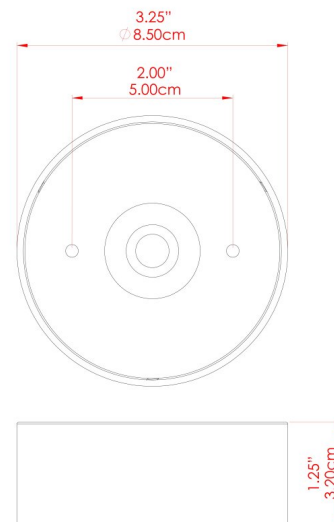

FIXING BRACKET: MLWB13 | Satin Brass

WWW.MULLANLIGHTING.COM

Product Notes:

1) Bulbs not included. 2) Dimensions do not include bulbs. 3) All products are individually made-to-order and therefore may differ slightly within manufacturing tolerances. 4) Cable / chain can be shortened during installation. Longer cable / chain lengths available on request. 5) Additional colour finishes may be available on request. 6) Refer to our website for a full list of terms and conditions.