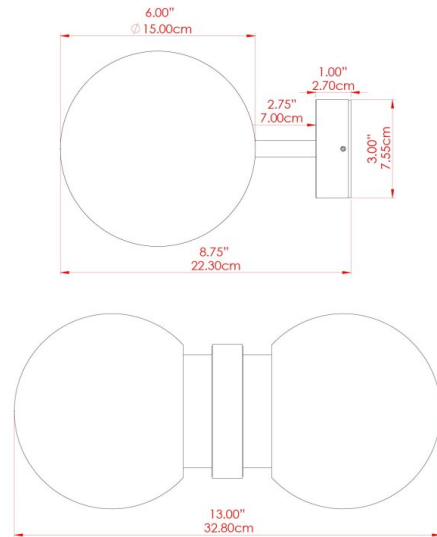

ESKE Wall Light

MLWL392POLBRSC Polished Brass

MATERIAL	Brass Glass
HEIGHT	34cm
WIDTH DIAMETER	15cm
LENGTH PROJECTION	23cm
WEIGHT	4.3 kg
LAMPHOLDER	E27
MAX WATTAGE	40W
VOLTAGE	220/240v
IP RATING	IP20
CLASS PROTECTION	Class I
SHADE	GL166 x 2
FLEX BAR CHAIN LENGTH	n/a
CABLE TYPE	-

ESKE Wall Light

MLWL392POLBRSOP Polished Brass

MATERIAL	Brass Glass
HEIGHT	34cm
WIDTH DIAMETER	15cm
LENGTH PROJECTION	23cm
WEIGHT	4.3 kg
LAMPHOLDER	E27
MAX WATTAGE	40W
VOLTAGE	220/240v
IP RATING	IP20
CLASS PROTECTION	Class I
SHADE	GL167 x 2
FLEX BAR CHAIN LENGTH	n/a
CABLE TYPE	-

FIXING BRACKET: MLWB13 | Polished Brass

ESKE Wall Light

MLWL392SATBRSL Satin Brass

MATERIAL	Brass Glass
HEIGHT	34cm
WIDTH DIAMETER	15cm
LENGTH PROJECTION	23cm
WEIGHT	4.3 kg
LAMPHOLDER	E27
MAX WATTAGE	40W
VOLTAGE	220/240v
IP RATING	IP20
CLASS PROTECTION	Class I
SHADE	GL166 x 2
FLEX BAR CHAIN LENGTH	n/a
CABLE TYPE	-

ESKE Wall Light

MLWL392SATBRSOP Satin Brass

MATERIAL	Brass Glass
HEIGHT	34cm
WIDTH DIAMETER	15cm
LENGTH PROJECTION	23cm
WEIGHT	4.3 kg
LAMPHOLDER	E27
MAX WATTAGE	40W
VOLTAGE	220/240v
IP RATING	IP20
CLASS PROTECTION	Class I
SHADE	GL167 x 2
FLEX BAR CHAIN LENGTH	n/a
CABLE TYPE	-