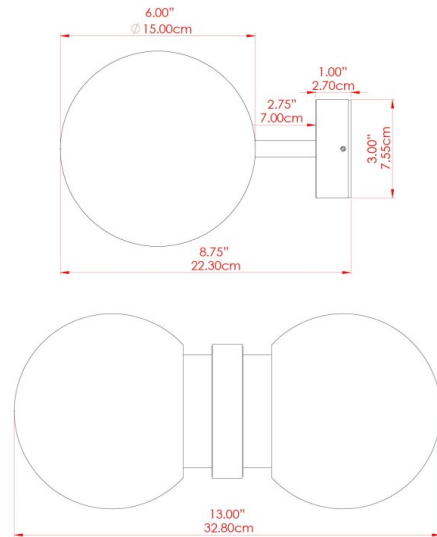

ESKE Wall Light

MLWL392ANTBR_SCL Antique Brass

MATERIAL	Brass Glass
HEIGHT	34cm
WIDTH DIAMETER	15cm
LENGTH PROJECTION	23cm
WEIGHT	4.3 kg
LAMPHOLDER	E27
MAX WATTAGE	40W
VOLTAGE	220/240v
IP RATING	IP20
CLASS PROTECTION	Class I
SHADE	GL166 x 2
FLEX BAR CHAIN LENGTH	n/a
CABLE TYPE	-

ESKE Wall Light

MLWL392ANTBRSOP Antique Brass

MATERIAL	Brass Glass
HEIGHT	34cm
WIDTH DIAMETER	15cm
LENGTH PROJECTION	23cm
WEIGHT	4.3 kg
LAMPHOLDER	E27
MAX WATTAGE	40W
VOLTAGE	220/240v
IP RATING	IP20
CLASS PROTECTION	Class I
SHADE	GL167 x 2
FLEX BAR CHAIN LENGTH	n/a
CABLE TYPE	-

FIXING BRACKET: MLWB13 | Antique Brass

ESKE Wall Light

MLWL392ANTSLVCL Antique Silver

MATERIAL	Brass Glass
HEIGHT	34cm
WIDTH DIAMETER	15cm
LENGTH PROJECTION	23cm
WEIGHT	4.3 kg
LAMPHOLDER	E27
MAX WATTAGE	40W
VOLTAGE	220/240v
IP RATING	IP20
CLASS PROTECTION	Class I
SHADE	GL166 x 2
FLEX BAR CHAIN LENGTH	n/a
CABLE TYPE	-

ESKE Wall Light

MLWL392ANTSLVOP Antique Silver

MATERIAL	Brass Glass
HEIGHT	34cm
WIDTH DIAMETER	15cm
LENGTH PROJECTION	23cm
WEIGHT	4.3 kg
LAMPHOLDER	E27
MAX WATTAGE	40W
VOLTAGE	220/240v
IP RATING	IP20
CLASS PROTECTION	Class I
SHADE	GL167 x 2
FLEX BAR CHAIN LENGTH	n/a
CABLE TYPE	-