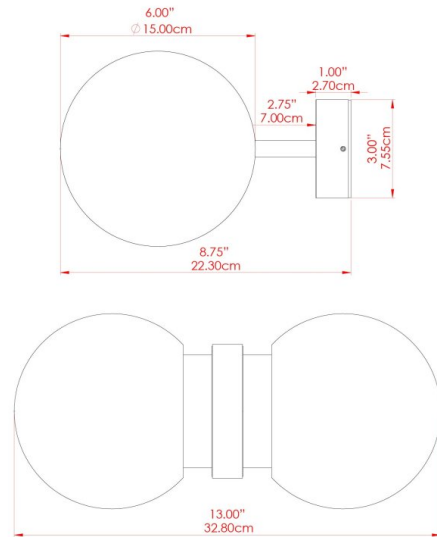

ESKE Wall Light

MLWL392ANTBRSOP Antique Brass

MATERIAL	Brass Glass
HEIGHT	34cm
WIDTH DIAMETER	15cm
LENGTH PROJECTION	23cm
WEIGHT	4.3 kg
LAMPHOLDER	E27
MAX WATTAGE	40W
VOLTAGE	220/240v
IP RATING	IP20
CLASS PROTECTION	Class I
SHADE	GL167 x 2
FLEX BAR CHAIN LENGTH	n/a
CABLE TYPE	-

ESKE Wall Light

MLWL392ANTSLVOP Antique Silver

MATERIAL	Brass Glass
HEIGHT	34cm
WIDTH DIAMETER	15cm
LENGTH PROJECTION	23cm
WEIGHT	4.3 kg
LAMPHOLDER	E27
MAX WATTAGE	40W
VOLTAGE	220/240v
IP RATING	IP20
CLASS PROTECTION	Class I
SHADE	GL167 x 2
FLEX BAR CHAIN LENGTH	n/a
CABLE TYPE	-

ESKE Wall Light

MLWL392POLBRSC Polished Brass

MATERIAL	Brass Glass
HEIGHT	34cm
WIDTH DIAMETER	15cm
LENGTH PROJECTION	23cm
WEIGHT	4.3 kg
LAMPHOLDER	E27
MAX WATTAGE	40W
VOLTAGE	220/240v
IP RATING	IP20
CLASS PROTECTION	Class I
SHADE	GL166 x 2
FLEX BAR CHAIN LENGTH	n/a
CABLE TYPE	-

ESKE Wall Light

MLWL392POLBRSOP Polished Brass

MATERIAL	Brass Glass
HEIGHT	34cm
WIDTH DIAMETER	15cm
LENGTH PROJECTION	23cm
WEIGHT	4.3 kg
LAMPHOLDER	E27
MAX WATTAGE	40W
VOLTAGE	220/240v
IP RATING	IP20
CLASS PROTECTION	Class I
SHADE	GL167 x 2
FLEX BAR CHAIN LENGTH	n/a
CABLE TYPE	-