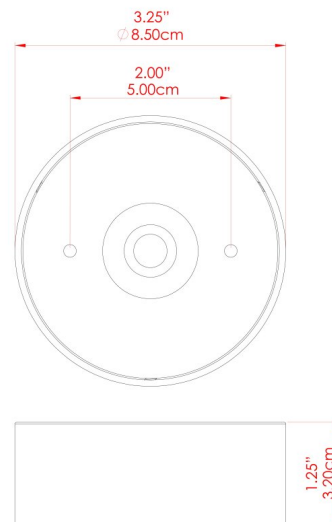

FIXING BRACKET: MLWB13 | Antique Brass

WWW.MULLANLIGHTING.COM

Product Notes:

1) Bulbs not included. 2) Dimensions do not include bulbs. 3) All products are individually made-to-order and therefore may differ slightly within manufacturing tolerances. 4) Cable / chain can be shortened during installation. Longer cable / chain lengths available on request. 5) Additional colour finishes may be available on request. 6) Refer to our website for a full list of terms and conditions.