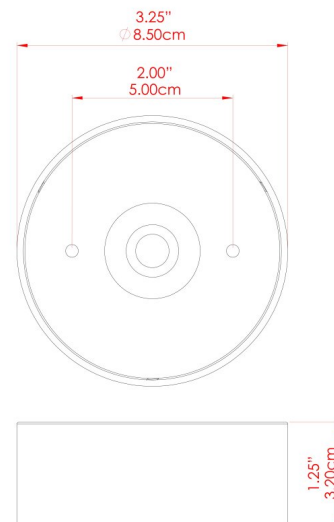

FIXING BRACKET: MLWB13 | Antique Silver

WWW.MULLANLIGHTING.COM

Product Notes:

1) Bulbs not included. 2) Dimensions do not include bulbs. 3) All products are individually made-to-order and therefore may differ slightly within manufacturing tolerances. 4) Cable / chain can be shortened during installation. Longer cable / chain lengths available on request. 5) Additional colour finishes may be available on request. 6) Refer to our website for a full list of terms and conditions.