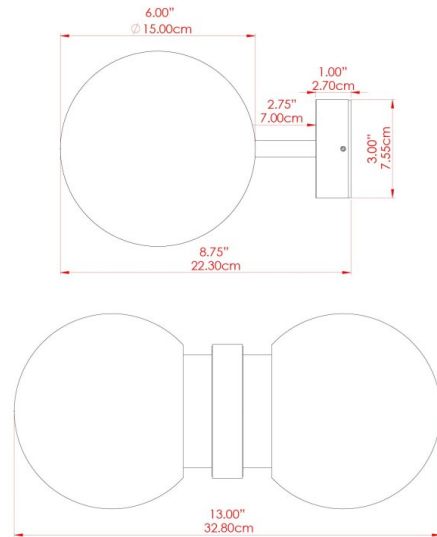

ESKE Wall Light

MLWL392ANTBRSOP Antique Brass

MATERIAL	Brass Glass
HEIGHT	34cm
WIDTH DIAMETER	15cm
LENGTH PROJECTION	23cm
WEIGHT	4.3 kg
LAMPHOLDER	E27
MAX WATTAGE	40W
VOLTAGE	220/240v
IP RATING	IP20
CLASS PROTECTION	Class I
SHADE	GL167 x 2
FLEX BAR CHAIN LENGTH	n/a
CABLE TYPE	-

FIXING BRACKET: MLWB13 | Antique Brass

ESKE Wall Light

MLWL392ANTSLVCL Antique Silver

MATERIAL	Brass Glass
HEIGHT	34cm
WIDTH DIAMETER	15cm
LENGTH PROJECTION	23cm
WEIGHT	4.3 kg
LAMPHOLDER	E27
MAX WATTAGE	40W
VOLTAGE	220/240v
IP RATING	IP20
CLASS PROTECTION	Class I
SHADE	GL166 x 2
FLEX BAR CHAIN LENGTH	n/a
CABLE TYPE	-

ESKE Wall Light

MLWL392ANTSLVOP Antique Silver

MATERIAL	Brass Glass
HEIGHT	34cm
WIDTH DIAMETER	15cm
LENGTH PROJECTION	23cm
WEIGHT	4.3 kg
LAMPHOLDER	E27
MAX WATTAGE	40W
VOLTAGE	220/240v
IP RATING	IP20
CLASS PROTECTION	Class I
SHADE	GL167 x 2
FLEX BAR CHAIN LENGTH	n/a
CABLE TYPE	-

ESKE Wall Light

MLWL392POLBRSC Polished Brass

MATERIAL	Brass Glass
HEIGHT	34cm
WIDTH DIAMETER	15cm
LENGTH PROJECTION	23cm
WEIGHT	4.3 kg
LAMPHOLDER	E27
MAX WATTAGE	40W
VOLTAGE	220/240v
IP RATING	IP20
CLASS PROTECTION	Class I
SHADE	GL166 x 2
FLEX BAR CHAIN LENGTH	n/a
CABLE TYPE	-