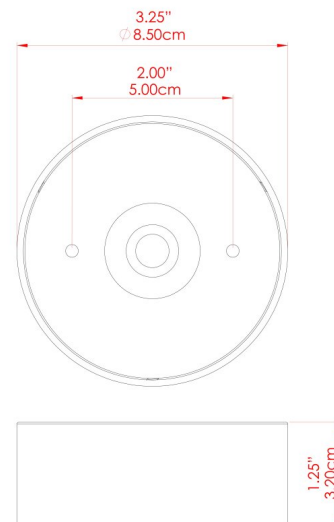

ESKE Wall Light

MLWL392ANTSLVOP Antique Silver

MATERIAL	Brass Glass
HEIGHT	34cm
WIDTH DIAMETER	15cm
LENGTH PROJECTION	23cm
WEIGHT	4.3 kg
LAMPHOLDER	E27
MAX WATTAGE	40W
VOLTAGE	220/240v
IP RATING	IP20
CLASS PROTECTION	Class I
SHADE	GL167 x 2
FLEX BAR CHAIN LENGTH	n/a
CABLE TYPE	-

ESKE Wall Light

MLWL392POLBRSC Polished Brass

MATERIAL	Brass Glass
HEIGHT	34cm
WIDTH DIAMETER	15cm
LENGTH PROJECTION	23cm
WEIGHT	4.3 kg
LAMPHOLDER	E27
MAX WATTAGE	40W
VOLTAGE	220/240v
IP RATING	IP20
CLASS PROTECTION	Class I
SHADE	GL166 x 2
FLEX BAR CHAIN LENGTH	n/a
CABLE TYPE	-

ESKE Wall Light

MLWL392POLBRSOP Polished Brass

MATERIAL	Brass Glass
HEIGHT	34cm
WIDTH DIAMETER	15cm
LENGTH PROJECTION	23cm
WEIGHT	4.3 kg
LAMPHOLDER	E27
MAX WATTAGE	40W
VOLTAGE	220/240v
IP RATING	IP20
CLASS PROTECTION	Class I
SHADE	GL167 x 2
FLEX BAR CHAIN LENGTH	n/a
CABLE TYPE	-

FIXING BRACKET: MLWB13 | Polished Brass

ESKE Wall Light

MLWL392SATBRSL Satin Brass

MATERIAL	Brass Glass
HEIGHT	34cm
WIDTH DIAMETER	15cm
LENGTH PROJECTION	23cm
WEIGHT	4.3 kg
LAMPHOLDER	E27
MAX WATTAGE	40W
VOLTAGE	220/240v
IP RATING	IP20
CLASS PROTECTION	Class I
SHADE	GL166 x 2
FLEX BAR CHAIN LENGTH	n/a
CABLE TYPE	-