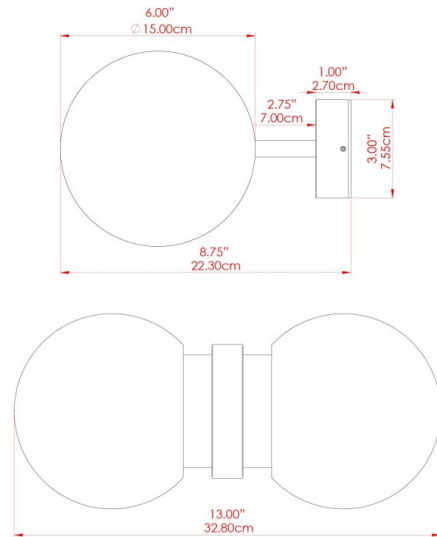

ESKE Wall Light

MLWL392ANTSLVOP Antique Silver

MATERIAL	Brass Glass
HEIGHT	34cm
WIDTH DIAMETER	15cm
LENGTH PROJECTION	23cm
WEIGHT	4.3 kg
LAMPHOLDER	E27
MAX WATTAGE	40W
VOLTAGE	220/240v
IP RATING	IP20
CLASS PROTECTION	Class I
SHADE	GL167 x 2
FLEX BAR CHAIN LENGTH	n/a
CABLE TYPE	-

ESKE Wall Light

MLWL392POLBRSC Polished Brass

MATERIAL	Brass Glass
HEIGHT	34cm
WIDTH DIAMETER	15cm
LENGTH PROJECTION	23cm
WEIGHT	4.3 kg
LAMPHOLDER	E27
MAX WATTAGE	40W
VOLTAGE	220/240v
IP RATING	IP20
CLASS PROTECTION	Class I
SHADE	GL166 x 2
FLEX BAR CHAIN LENGTH	n/a
CABLE TYPE	-

ESKE Wall Light

MLWL392POLBRSOP Polished Brass

MATERIAL	Brass Glass
HEIGHT	34cm
WIDTH DIAMETER	15cm
LENGTH PROJECTION	23cm
WEIGHT	4.3 kg
LAMPHOLDER	E27
MAX WATTAGE	40W
VOLTAGE	220/240v
IP RATING	IP20
CLASS PROTECTION	Class I
SHADE	GL167 x 2
FLEX BAR CHAIN LENGTH	n/a
CABLE TYPE	-

FIXING BRACKET: MLWB13 | Polished Brass

ESKE Wall Light

MLWL392SATBRSL Satin Brass

MATERIAL	Brass Glass
HEIGHT	34cm
WIDTH DIAMETER	15cm
LENGTH PROJECTION	23cm
WEIGHT	4.3 kg
LAMPHOLDER	E27
MAX WATTAGE	40W
VOLTAGE	220/240v
IP RATING	IP20
CLASS PROTECTION	Class I
SHADE	GL166 x 2
FLEX BAR CHAIN LENGTH	n/a
CABLE TYPE	-