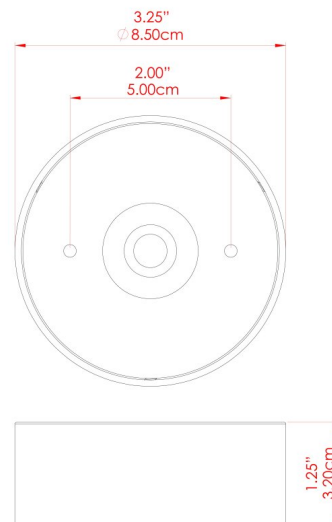

FIXING BRACKET: MLWB13 | Polished Brass

WWW.MULLANLIGHTING.COM

Product Notes:

1) Bulbs not included. 2) Dimensions do not include bulbs. 3) All products are individually made-to-order and therefore may differ slightly within manufacturing tolerances. 4) Cable / chain can be shortened during installation. Longer cable / chain lengths available on request. 5) Additional colour finishes may be available on request. 6) Refer to our website for a full list of terms and conditions.