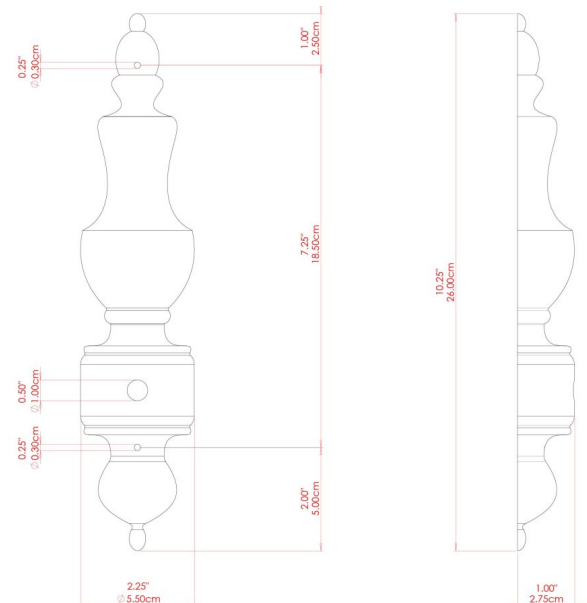

FIXING BRACKET: MLWB05 | Antique Brass

WWW.MULLANLIGHTING.COM

Product Notes:

1) Bulbs not included. 2) Dimensions do not include bulbs. 3) All products are individually made-to-order and therefore may differ slightly within manufacturing tolerances. 4) Cable / chain can be shortened during installation. Longer cable / chain lengths available on request. 5) Additional colour finishes may be available on request. 6) Refer to our website for a full list of terms and conditions.