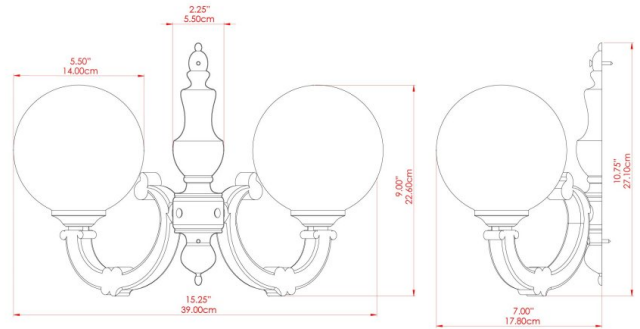

BEN Wall Light

MLWL035ANTBRS Antique Brass

MATERIAL	Brass Glass
HEIGHT	30cm
WIDTH DIAMETER	33cm
LENGTH PROJECTION	17cm
WEIGHT	1.3 kg
LAMPHOLDER	G9
MAX WATTAGE	6.5W
VOLTAGE	220/240v
IP RATING	IP20
CLASS PROTECTION	Class I
SHADE	GL044F x 2
FLEX BAR CHAIN LENGTH	n/a
CABLE TYPE	-

BEN Wall Light

MLWL035ANTSLV Antique Silver

ANTIQUE SILVER

MATERIAL	Brass Glass
HEIGHT	30cm
WIDTH DIAMETER	33cm
LENGTH PROJECTION	17cm
WEIGHT	1.3 kg
LAMPHOLDER	G9
MAX WATTAGE	6.5W
VOLTAGE	220/240v
IP RATING	IP20
CLASS PROTECTION	Class I
SHADE	GL044F x 2
FLEX BAR CHAIN LENGTH	n/a
CABLE TYPE	-

BEN Wall Light

MLWL035POLBRS Polished Brass

MATERIAL	Brass Glass
HEIGHT	30cm
WIDTH DIAMETER	33cm
LENGTH PROJECTION	17cm
WEIGHT	1.3 kg
LAMPHOLDER	G9
MAX WATTAGE	6.5W
VOLTAGE	220/240v
IP RATING	IP20
CLASS PROTECTION	Class I
SHADE	GL044F x 2
FLEX BAR CHAIN LENGTH	n/a
CABLE TYPE	-

BEN Wall Light

MLWL035SATBRS Satin Brass

MATERIAL	Brass Glass
HEIGHT	30cm
WIDTH DIAMETER	33cm
LENGTH PROJECTION	17cm
WEIGHT	1.3 kg
LAMPHOLDER	G9
MAX WATTAGE	6.5W
VOLTAGE	220/240v
IP RATING	IP20
CLASS PROTECTION	Class I
SHADE	GL044F x 2
FLEX BAR CHAIN LENGTH	n/a
CABLE TYPE	-