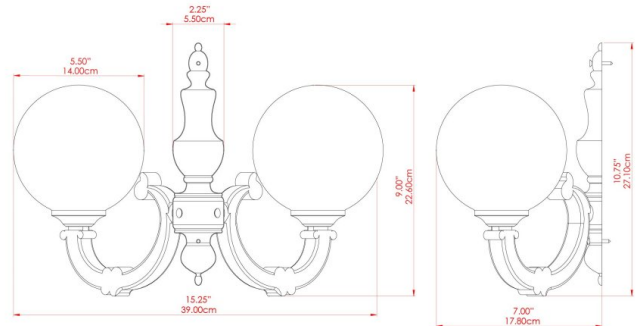

BEN Wall Light

MLWL035ANTBRS Antique Brass

MATERIAL	Brass Glass
HEIGHT	30cm
WIDTH DIAMETER	33cm
LENGTH PROJECTION	17cm
WEIGHT	1.3 kg
LAMPHOLDER	G9
MAX WATTAGE	6.5W
VOLTAGE	220/240v
IP RATING	IP20
CLASS PROTECTION	Class I
SHADE	GL044F x 2
FLEX BAR CHAIN LENGTH	n/a
CABLE TYPE	-

BEN Wall Light

MLWL035ANTSLV Antique Silver

ANTIQUE SILVER

MATERIAL	Brass Glass
HEIGHT	30cm
WIDTH DIAMETER	33cm
LENGTH PROJECTION	17cm
WEIGHT	1.3 kg
LAMPHOLDER	G9
MAX WATTAGE	6.5W
VOLTAGE	220/240v
IP RATING	IP20
CLASS PROTECTION	Class I
SHADE	GL044F x 2
FLEX BAR CHAIN LENGTH	n/a
CABLE TYPE	-

BEN Wall Light

MLWL035POLBRS Polished Brass

MATERIAL	Brass Glass
HEIGHT	30cm
WIDTH DIAMETER	33cm
LENGTH PROJECTION	17cm
WEIGHT	1.3 kg
LAMPHOLDER	G9
MAX WATTAGE	6.5W
VOLTAGE	220/240v
IP RATING	IP20
CLASS PROTECTION	Class I
SHADE	GL044F x 2
FLEX BAR CHAIN LENGTH	n/a
CABLE TYPE	-

BEN Wall Light

MLWL035SATBRS Satin Brass

MATERIAL	Brass Glass
HEIGHT	30cm
WIDTH DIAMETER	33cm
LENGTH PROJECTION	17cm
WEIGHT	1.3 kg
LAMPHOLDER	G9
MAX WATTAGE	6.5W
VOLTAGE	220/240v
IP RATING	IP20
CLASS PROTECTION	Class I
SHADE	GL044F x 2
FLEX BAR CHAIN LENGTH	n/a
CABLE TYPE	-