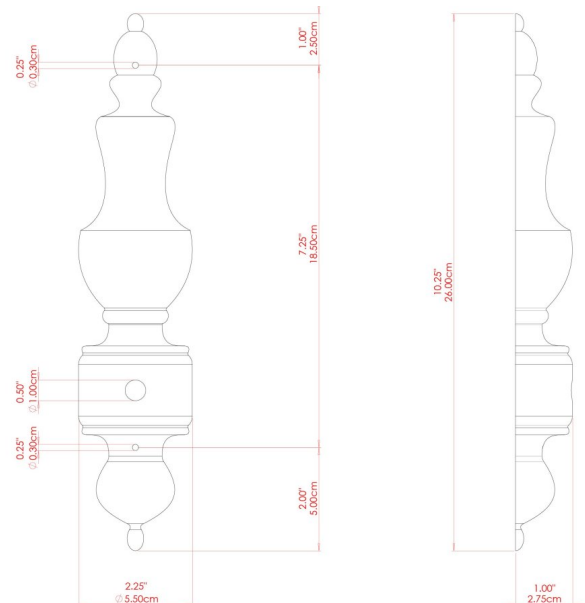

FIXING BRACKET: MLWB05 | Antique Silver

WWW.MULLANLIGHTING.COM

Product Notes:

1) Bulbs not included. 2) Dimensions do not include bulbs. 3) All products are individually made-to-order and therefore may differ slightly within manufacturing tolerances. 4) Cable / chain can be shortened during installation. Longer cable / chain lengths available on request. 5) Additional colour finishes may be available on request. 6) Refer to our website for a full list of terms and conditions.