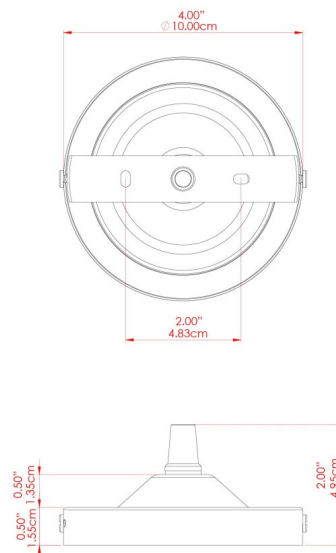

MATERIAL	Brass
HEIGHT	25cm
WIDTH | DIAMETER	5cm
LENGTH | PROJECTION	n/a
WEIGHT	0.5 kg
LAMPHOLDER	G9
MAX WATTAGE	6.5W
VOLTAGE	220/240v
IP RATING	IP20
CLASS PROTECTION	Class I
SHADE	-
FLEX | BAR | CHAIN LENGTH	100cm
CABLE TYPE	MLCA028 | Black Fabric Braided Cable | 2 Core Round

FIXING BRACKET: MLROSE05GRIP | Polished Brass