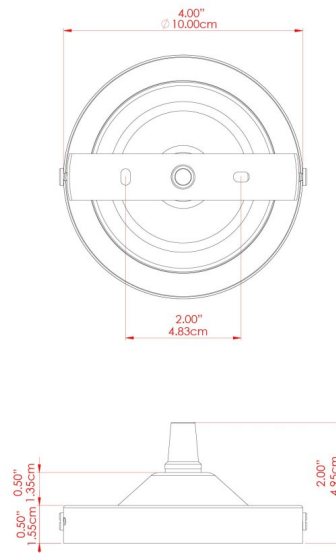

FIXING BRACKET: MLROSE05GRIP | Antique Silver

Product Notes:
1) Bulbs not included. 2) Dimensions do not include bulbs. 3) All products are individually made-to-order and therefore may differ slightly within manufacturing tolerances. 4) Cable / chain can be shortened during installation. Longer cable / chain lengths available on request. 5) Additional colour finishes may be available on request. 6) Refer to our website for a full list of terms and conditions.