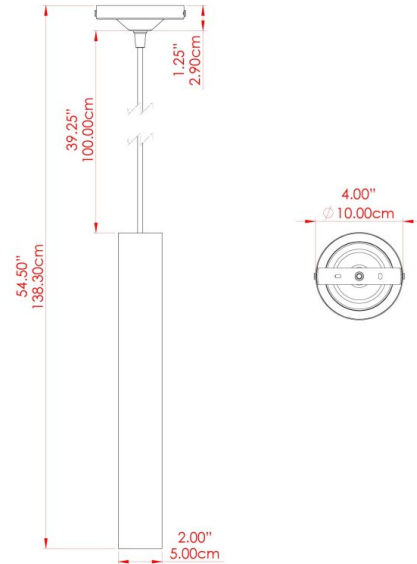

ROYCE Pendant

MLP450ANTBRS Antique Brass

MATERIAL	Brass
HEIGHT	25cm
WIDTH DIAMETER	5cm
LENGTH PROJECTION	n/a
WEIGHT	0.5 kg
LAMPHOLDER	G9
MAX WATTAGE	6.5W
VOLTAGE	220/240v
IP RATING	IP20
CLASS PROTECTION	Class I
SHADE	-
FLEX BAR CHAIN LENGTH	100cm
CABLE TYPE	MLCA047 Brown Fabric Braided Cable 2 Core Round

ROYCE Pendant

MLP450ANTSLV Antique Silver

MATERIAL	Brass
HEIGHT	25cm
WIDTH DIAMETER	5cm
LENGTH PROJECTION	n/a
WEIGHT	0.5 kg
LAMPHOLDER	G9
MAX WATTAGE	6.5W
VOLTAGE	220/240v
IP RATING	IP20
CLASS PROTECTION	Class I
SHADE	-
FLEX BAR CHAIN LENGTH	100cm
CABLE TYPE	MLCA028 Black Fabric Braided Cable 2 Core Round

ROYCE Pendant

MLP450POLBRS Polished Brass

MATERIAL	Brass
HEIGHT	25cm
WIDTH DIAMETER	5cm
LENGTH PROJECTION	n/a
WEIGHT	0.5 kg
LAMPHOLDER	G9
MAX WATTAGE	6.5W
VOLTAGE	220/240v
IP RATING	IP20
CLASS PROTECTION	Class I
SHADE	-
FLEX BAR CHAIN LENGTH	100cm
CABLE TYPE	MLCA028 Black Fabric Braided Cable 2 Core Round

ROYCE Pendant

MLP450SATBRS Satin Brass

MATERIAL	Brass
HEIGHT	25cm
WIDTH DIAMETER	5cm
LENGTH PROJECTION	n/a
WEIGHT	0.5 kg
LAMPHOLDER	G9
MAX WATTAGE	6.5W
VOLTAGE	220/240v
IP RATING	IP20
CLASS PROTECTION	Class I
SHADE	-
FLEX BAR CHAIN LENGTH	100cm
CABLE TYPE	MLCA028 Black Fabric Braided Cable 2 Core Round