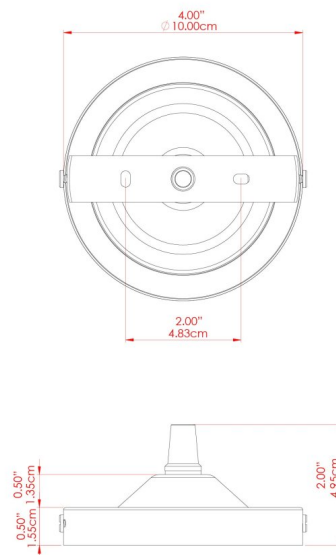

FIXING BRACKET: MLROSE05GRIP | Antique Brass

Product Notes:
1) Bulbs not included. 2) Dimensions do not include bulbs. 3) All products are individually made-to-order and therefore may differ slightly within manufacturing tolerances. 4) Cable / chain can be shortened during installation. Longer cable / chain lengths available on request. 5) Additional colour finishes may be available on request. 6) Refer to our website for a full list of terms and conditions.