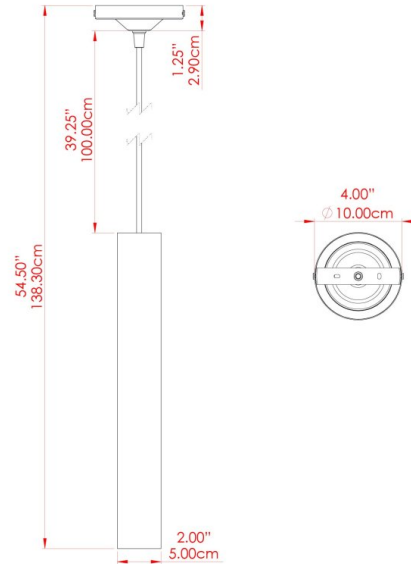

ROYCE Pendant

MLP450ANTBRS Antique Brass

MATERIAL	Brass
HEIGHT	25cm
WIDTH DIAMETER	5cm
LENGTH PROJECTION	n/a
WEIGHT	0.5 kg
LAMPHOLDER	G9
MAX WATTAGE	6.5W
VOLTAGE	220/240v
IP RATING	IP20
CLASS PROTECTION	Class I
SHADE	-
FLEX BAR CHAIN LENGTH	100cm
CABLE TYPE	MLCA047 Brown Fabric Braided Cable 2 Core Round

ROYCE Pendant

MLP450ANTSLV Antique Silver

MATERIAL	Brass
HEIGHT	25cm
WIDTH DIAMETER	5cm
LENGTH PROJECTION	n/a
WEIGHT	0.5 kg
LAMPHOLDER	G9
MAX WATTAGE	6.5W
VOLTAGE	220/240v
IP RATING	IP20
CLASS PROTECTION	Class I
SHADE	-
FLEX BAR CHAIN LENGTH	100cm
CABLE TYPE	MLCA028 Black Fabric Braided Cable 2 Core Round

ROYCE Pendant

MLP450POLBRS Polished Brass

MATERIAL	Brass
HEIGHT	25cm
WIDTH DIAMETER	5cm
LENGTH PROJECTION	n/a
WEIGHT	0.5 kg
LAMPHOLDER	G9
MAX WATTAGE	6.5W
VOLTAGE	220/240v
IP RATING	IP20
CLASS PROTECTION	Class I
SHADE	-
FLEX BAR CHAIN LENGTH	100cm
CABLE TYPE	MLCA028 Black Fabric Braided Cable 2 Core Round

ROYCE Pendant

MLP450SATBRS Satin Brass

MATERIAL	Brass
HEIGHT	25cm
WIDTH DIAMETER	5cm
LENGTH PROJECTION	n/a
WEIGHT	0.5 kg
LAMPHOLDER	G9
MAX WATTAGE	6.5W
VOLTAGE	220/240v
IP RATING	IP20
CLASS PROTECTION	Class I
SHADE	-
FLEX BAR CHAIN LENGTH	100cm
CABLE TYPE	MLCA028 Black Fabric Braided Cable 2 Core Round