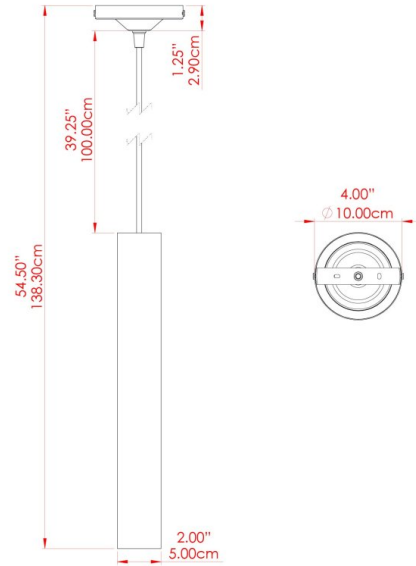

ROYCE Pendant

MLP450ANTBRS Antique Brass

MATERIAL	Brass
HEIGHT	25cm
WIDTH DIAMETER	5cm
LENGTH PROJECTION	n/a
WEIGHT	0.5 kg
LAMPHOLDER	G9
MAX WATTAGE	6.5W
VOLTAGE	220/240v
IP RATING	IP20
CLASS PROTECTION	Class I
SHADE	-
FLEX BAR CHAIN LENGTH	100cm
CABLE TYPE	MLCA047 Brown Fabric Braided Cable 2 Core Round

ROYCE Pendant

MLP450ANTSLV Antique Silver

MATERIAL	Brass
HEIGHT	25cm
WIDTH DIAMETER	5cm
LENGTH PROJECTION	n/a
WEIGHT	0.5 kg
LAMPHOLDER	G9
MAX WATTAGE	6.5W
VOLTAGE	220/240v
IP RATING	IP20
CLASS PROTECTION	Class I
SHADE	-
FLEX BAR CHAIN LENGTH	100cm
CABLE TYPE	MLCA028 Black Fabric Braided Cable 2 Core Round

ROYCE Pendant

MLP450POLBRS Polished Brass

MATERIAL	Brass
HEIGHT	25cm
WIDTH DIAMETER	5cm
LENGTH PROJECTION	n/a
WEIGHT	0.5 kg
LAMPHOLDER	G9
MAX WATTAGE	6.5W
VOLTAGE	220/240v
IP RATING	IP20
CLASS PROTECTION	Class I
SHADE	-
FLEX BAR CHAIN LENGTH	100cm
CABLE TYPE	MLCA028 Black Fabric Braided Cable 2 Core Round

ROYCE Pendant

MLP450SATBRS Satin Brass

MATERIAL	Brass
HEIGHT	25cm
WIDTH DIAMETER	5cm
LENGTH PROJECTION	n/a
WEIGHT	0.5 kg
LAMPHOLDER	G9
MAX WATTAGE	6.5W
VOLTAGE	220/240v
IP RATING	IP20
CLASS PROTECTION	Class I
SHADE	-
FLEX BAR CHAIN LENGTH	100cm
CABLE TYPE	MLCA028 Black Fabric Braided Cable 2 Core Round