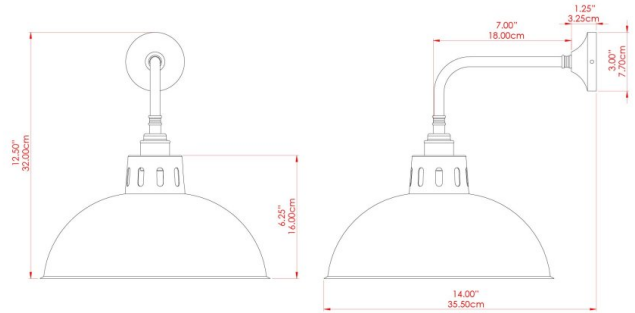

## MLWL366ANTBRS Antique Brass

MATERIAL	Brass
HEIGHT	32cm
WIDTH   DIAMETER	30cm
LENGTH   PROJECTION	36cm
WEIGHT	1.2 kg
LAMPHOLDER	E27
MAX WATTAGE	40W
VOLTAGE	220/240v
IP RATING	IP20
CLASS PROTECTION	Class I
SHADE	-
FLEX   BAR   CHAIN LENGTH	n/a
CABLE TYPE	-

## MLWL366ANTSLV Antique Silver

MATERIAL	Brass
HEIGHT	32cm
WIDTH   DIAMETER	30cm
LENGTH   PROJECTION	36cm
WEIGHT	1.2 kg
LAMPHOLDER	E27
MAX WATTAGE	40W
VOLTAGE	220/240v
IP RATING	IP20
CLASS PROTECTION	Class I
SHADE	-
FLEX   BAR   CHAIN LENGTH	n/a
CABLE TYPE	-

# PARIS Wall Light

MLWL366POLBRS Polished Brass

MATERIAL	Brass
HEIGHT	32cm
WIDTH   DIAMETER	30cm
LENGTH   PROJECTION	36cm
WEIGHT	1.2 kg
LAMPHOLDER	E27
MAX WATTAGE	40W
VOLTAGE	220/240v
IP RATING	IP20
CLASS PROTECTION	Class I
SHADE	-
FLEX   BAR   CHAIN LENGTH	n/a
CABLE TYPE	-

# PARIS Wall Light

MLWL366SATBRS Satin Brass

MATERIAL	Brass
HEIGHT	32cm
WIDTH   DIAMETER	30cm
LENGTH   PROJECTION	36cm
WEIGHT	1.2 kg
LAMPHOLDER	E27
MAX WATTAGE	40W
VOLTAGE	220/240v
IP RATING	IP20
CLASS PROTECTION	Class I
SHADE	-
FLEX   BAR   CHAIN LENGTH	n/a
CABLE TYPE	-