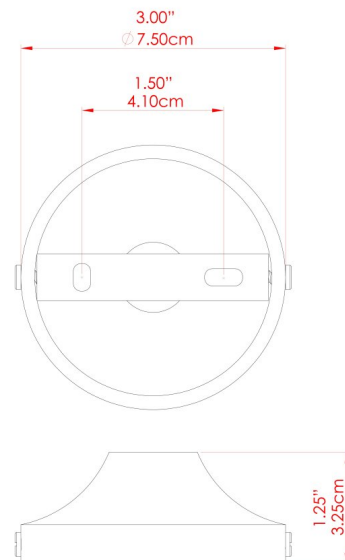

FIXING BRACKET: MLWB03 | Antique Silver

WWW.MULLANLIGHTING.COM

Product Notes:

1) Bulbs not included. 2) Dimensions do not include bulbs. 3) All products are individually made-to-order and therefore may differ slightly within manufacturing tolerances. 4) Cable / chain can be shortened during installation. Longer cable / chain lengths available on request. 5) Additional colour finishes may be available on request. 6) Refer to our website for a full list of terms and conditions.