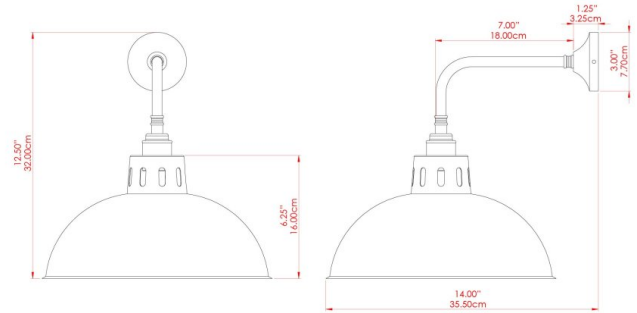

## MLWL366ANTBRS Antique Brass

MATERIAL	Brass
HEIGHT	32cm
WIDTH   DIAMETER	30cm
LENGTH   PROJECTION	36cm
WEIGHT	1.2 kg
LAMPHOLDER	E27
MAX WATTAGE	40W
VOLTAGE	220/240v
IP RATING	IP20
CLASS PROTECTION	Class I
SHADE	-
FLEX   BAR   CHAIN LENGTH	n/a
CABLE TYPE	-

## MLWL366ANTSLV Antique Silver

MATERIAL	Brass
HEIGHT	32cm
WIDTH   DIAMETER	30cm
LENGTH   PROJECTION	36cm
WEIGHT	1.2 kg
LAMPHOLDER	E27
MAX WATTAGE	40W
VOLTAGE	220/240v
IP RATING	IP20
CLASS PROTECTION	Class I
SHADE	-
FLEX   BAR   CHAIN LENGTH	n/a
CABLE TYPE	-

# PARIS Wall Light

MLWL366POLBRS Polished Brass

MATERIAL	Brass
HEIGHT	32cm
WIDTH   DIAMETER	30cm
LENGTH   PROJECTION	36cm
WEIGHT	1.2 kg
LAMPHOLDER	E27
MAX WATTAGE	40W
VOLTAGE	220/240v
IP RATING	IP20
CLASS PROTECTION	Class I
SHADE	-
FLEX   BAR   CHAIN LENGTH	n/a
CABLE TYPE	-

# PARIS Wall Light

MLWL366SATBRS Satin Brass

MATERIAL	Brass
HEIGHT	32cm
WIDTH   DIAMETER	30cm
LENGTH   PROJECTION	36cm
WEIGHT	1.2 kg
LAMPHOLDER	E27
MAX WATTAGE	40W
VOLTAGE	220/240v
IP RATING	IP20
CLASS PROTECTION	Class I
SHADE	-
FLEX   BAR   CHAIN LENGTH	n/a
CABLE TYPE	-