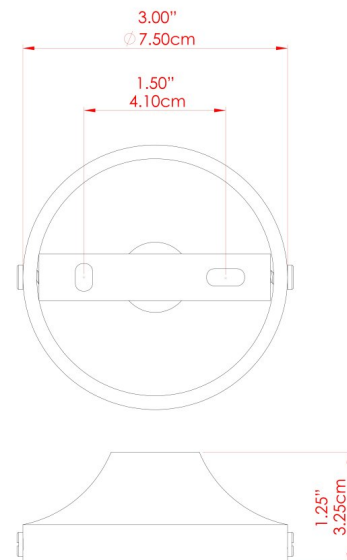

FIXING BRACKET: MLWB03 | Polished Brass

WWW.MULLANLIGHTING.COM

Product Notes:

1) Bulbs not included. 2) Dimensions do not include bulbs. 3) All products are individually made-to-order and therefore may differ slightly within manufacturing tolerances. 4) Cable / chain can be shortened during installation. Longer cable / chain lengths available on request. 5) Additional colour finishes may be available on request. 6) Refer to our website for a full list of terms and conditions.