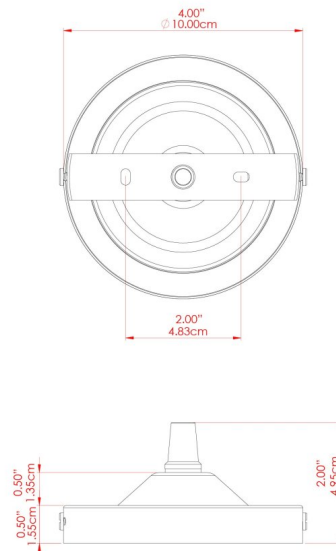

BESSEMER Pendant

MLP438PCMBK Matt Black

MATERIAL	Aluminium Brass Copper Steel
HEIGHT	20cm
WIDTH DIAMETER	30cm
LENGTH PROJECTION	n/a
WEIGHT	1.1 kg
LAMPHOLDER	E27
MAX WATTAGE	60W
VOLTAGE	220/240v
IP RATING	IP20
CLASS PROTECTION	Class I
SHADE	-
FLEX BAR CHAIN LENGTH	100cm
CABLE TYPE	MLCA028 Black Fabric Braided Cable 2 Core Round

FIXING BRACKET: MLROSE05GRIP | Matt Black

Product Notes:
 1) Bulbs not included. 2) Dimensions do not include bulbs. 3) All products are individually made-to-order and therefore may differ slightly within manufacturing tolerances. 4) Cable / chain can be shortened during installation. Longer cable / chain lengths available on request. 5) Additional colour finishes may be available on request. 6) Refer to our website for a full list of terms and conditions.