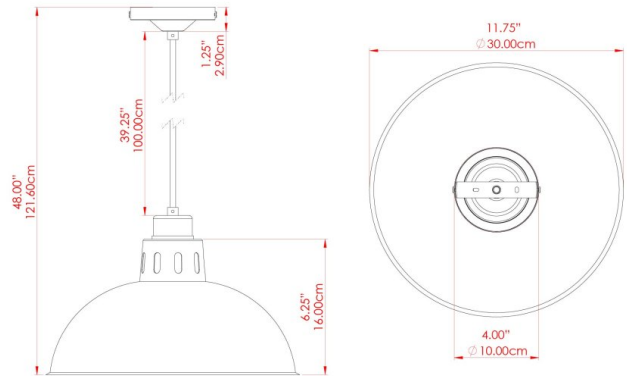

BESSEMER Pendant

MLP438PCMBK Matt Black

MATERIAL	Aluminium Brass Copper Steel
HEIGHT	20cm
WIDTH DIAMETER	30cm
LENGTH PROJECTION	n/a
WEIGHT	1.1 kg
LAMPHOLDER	E27
MAX WATTAGE	60W
VOLTAGE	220/240v
IP RATING	IP20
CLASS PROTECTION	Class I
SHADE	-
FLEX BAR CHAIN LENGTH	100cm
CABLE TYPE	MLCA028 Black Fabric Braided Cable 2 Core Round

FIXING BRACKET: MLROSE05GRIP | Matt Black

Product Notes:
 1) Bulbs not included. 2) Dimensions do not include bulbs. 3) All products are individually made-to-order and therefore may differ slightly within manufacturing tolerances. 4) Cable / chain can be shortened during installation. Longer cable / chain lengths available on request. 5) Additional colour finishes may be available on request. 6) Refer to our website for a full list of terms and conditions.