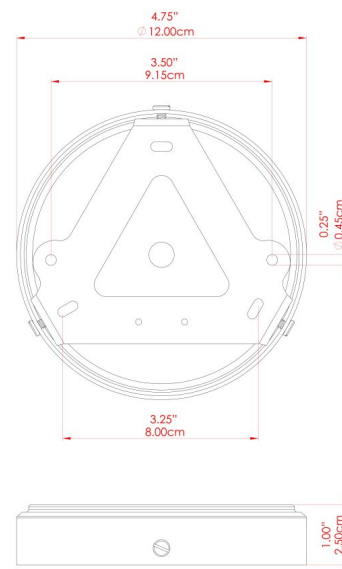

CALIFORNIA Chandelier

MLF270ANTBRS Antique Brass

MATERIAL	Brass Fabric
HEIGHT	78cm
WIDTH DIAMETER	95cm
LENGTH PROJECTION	n/a
WEIGHT	5.5 kg
LAMPHOLDER	E27
MAX WATTAGE	40W
VOLTAGE	220/240v
IP RATING	IP20
CLASS PROTECTION	Class I
SHADE	MLFS008 x 6
FLEX BAR CHAIN LENGTH	100cm
CABLE TYPE	MLCA036 Brown PVC Flexible Cable 3 Core

MATERIAL	Brass Fabric
HEIGHT	78cm
WIDTH DIAMETER	95cm
LENGTH PROJECTION	n/a
WEIGHT	5.5 kg
LAMPHOLDER	E27
MAX WATTAGE	40W
VOLTAGE	220/240v
IP RATING	IP20
CLASS PROTECTION	Class I
SHADE	MLFS008 x 6
FLEX BAR CHAIN LENGTH	100cm
CABLE TYPE	MLCA013 Clear PVC Flexible Cable 3 Core

MATERIAL	Brass Fabric
HEIGHT	78cm
WIDTH DIAMETER	95cm
LENGTH PROJECTION	n/a
WEIGHT	5.5 kg
LAMPHOLDER	E27
MAX WATTAGE	40W
VOLTAGE	220/240v
IP RATING	IP20
CLASS PROTECTION	Class I
SHADE	MLFS008 x 6
FLEX BAR CHAIN LENGTH	100cm
CABLE TYPE	MLCA012 Gold PVC Flexible Cable 3 Core

FIXING BRACKET: MLWB17 | Polished Brass

CALIFORNIA Chandelier

MLF270SATBRS Satin Brass

MATERIAL	Brass Fabric
HEIGHT	78cm
WIDTH DIAMETER	95cm
LENGTH PROJECTION	n/a
WEIGHT	5.5 kg
LAMPHOLDER	E27
MAX WATTAGE	40W
VOLTAGE	220/240v
IP RATING	IP20
CLASS PROTECTION	Class I
SHADE	MLFS008 x 6
FLEX BAR CHAIN LENGTH	100cm
CABLE TYPE	MLCA012 Gold PVC Flexible Cable 3 Core