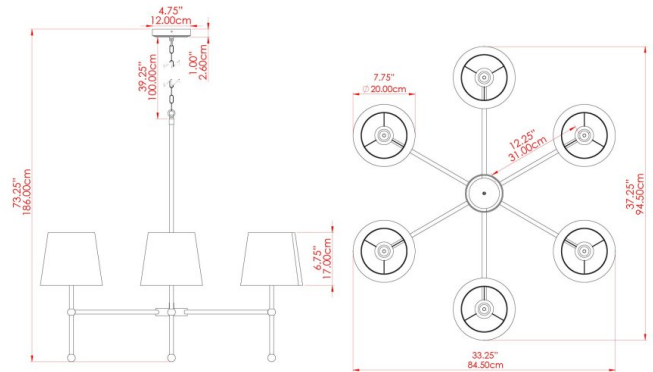

CALIFORNIA Chandelier

MLF270ANTBRS Antique Brass

MATERIAL	Brass Fabric
HEIGHT	78cm
WIDTH DIAMETER	95cm
LENGTH PROJECTION	n/a
WEIGHT	5.5 kg
LAMPHOLDER	E27
MAX WATTAGE	40W
VOLTAGE	220/240v
IP RATING	IP20
CLASS PROTECTION	Class I
SHADE	MLFS008 x 6
FLEX BAR CHAIN LENGTH	100cm
CABLE TYPE	MLCA036 Brown PVC Flexible Cable 3 Core

MATERIAL	Brass Fabric
HEIGHT	78cm
WIDTH DIAMETER	95cm
LENGTH PROJECTION	n/a
WEIGHT	5.5 kg
LAMPHOLDER	E27
MAX WATTAGE	40W
VOLTAGE	220/240v
IP RATING	IP20
CLASS PROTECTION	Class I
SHADE	MLFS008 x 6
FLEX BAR CHAIN LENGTH	100cm
CABLE TYPE	MLCA013 Clear PVC Flexible Cable 3 Core

MATERIAL	Brass Fabric
HEIGHT	78cm
WIDTH DIAMETER	95cm
LENGTH PROJECTION	n/a
WEIGHT	5.5 kg
LAMPHOLDER	E27
MAX WATTAGE	40W
VOLTAGE	220/240v
IP RATING	IP20
CLASS PROTECTION	Class I
SHADE	MLFS008 x 6
FLEX BAR CHAIN LENGTH	100cm
CABLE TYPE	MLCA012 Gold PVC Flexible Cable 3 Core

FIXING BRACKET: MLWB17 | Polished Brass

CALIFORNIA Chandelier

MLF270SATBRS Satin Brass

MATERIAL	Brass Fabric
HEIGHT	78cm
WIDTH DIAMETER	95cm
LENGTH PROJECTION	n/a
WEIGHT	5.5 kg
LAMPHOLDER	E27
MAX WATTAGE	40W
VOLTAGE	220/240v
IP RATING	IP20
CLASS PROTECTION	Class I
SHADE	MLFS008 x 6
FLEX BAR CHAIN LENGTH	100cm
CABLE TYPE	MLCA012 Gold PVC Flexible Cable 3 Core