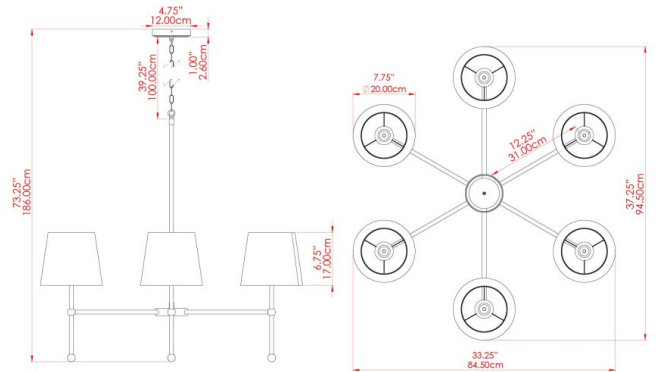

CALIFORNIA Chandelier

MLF270ANTBRS Antique Brass

MATERIAL	Brass Fabric
HEIGHT	78cm
WIDTH DIAMETER	95cm
LENGTH PROJECTION	n/a
WEIGHT	5.5 kg
LAMPHOLDER	E27
MAX WATTAGE	40W
VOLTAGE	220/240v
IP RATING	IP20
CLASS PROTECTION	Class I
SHADE	MLFS008 x 6
FLEX BAR CHAIN LENGTH	100cm
CABLE TYPE	MLCA036 Brown PVC Flexible Cable 3 Core

MATERIAL	Brass Fabric
HEIGHT	78cm
WIDTH DIAMETER	95cm
LENGTH PROJECTION	n/a
WEIGHT	5.5 kg
LAMPHOLDER	E27
MAX WATTAGE	40W
VOLTAGE	220/240v
IP RATING	IP20
CLASS PROTECTION	Class I
SHADE	MLFS008 x 6
FLEX BAR CHAIN LENGTH	100cm
CABLE TYPE	MLCA013 Clear PVC Flexible Cable 3 Core

MATERIAL	Brass Fabric
HEIGHT	78cm
WIDTH DIAMETER	95cm
LENGTH PROJECTION	n/a
WEIGHT	5.5 kg
LAMPHOLDER	E27
MAX WATTAGE	40W
VOLTAGE	220/240v
IP RATING	IP20
CLASS PROTECTION	Class I
SHADE	MLFS008 x 6
FLEX BAR CHAIN LENGTH	100cm
CABLE TYPE	MLCA012 Gold PVC Flexible Cable 3 Core

FIXING BRACKET: MLWB17 | Polished Brass

CALIFORNIA Chandelier

MLF270SATBRS Satin Brass

MATERIAL	Brass Fabric
HEIGHT	78cm
WIDTH DIAMETER	95cm
LENGTH PROJECTION	n/a
WEIGHT	5.5 kg
LAMPHOLDER	E27
MAX WATTAGE	40W
VOLTAGE	220/240v
IP RATING	IP20
CLASS PROTECTION	Class I
SHADE	MLFS008 x 6
FLEX BAR CHAIN LENGTH	100cm
CABLE TYPE	MLCA012 Gold PVC Flexible Cable 3 Core