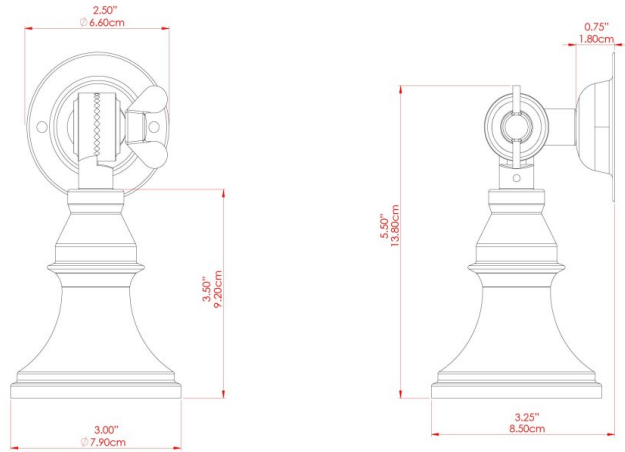

MATERIAL	Brass
HEIGHT	14cm
WIDTH | DIAMETER	8cm
LENGTH | PROJECTION	19.5cm
WEIGHT	0.17 kg
LAMPHOLDER	GU10
MAX WATTAGE	6.5W
VOLTAGE	220/240v
IP RATING	IP20
CLASS PROTECTION	Class I
SHADE	-
FLEX | BAR | CHAIN LENGTH	n/a
CABLE TYPE	- |