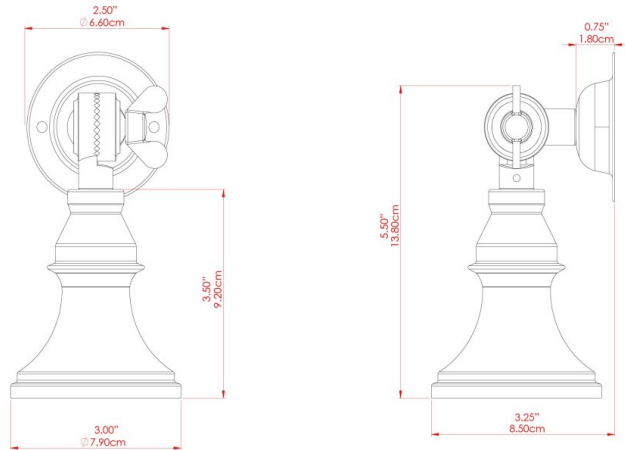

MATERIAL	Brass
HEIGHT	14cm
WIDTH   DIAMETER	8cm
LENGTH   PROJECTION	19.5cm
WEIGHT	0.17 kg
LAMPHOLDER	GU10
MAX WATTAGE	6.5W
VOLTAGE	220/240v
IP RATING	IP20
CLASS PROTECTION	Class I
SHADE	-
FLEX   BAR   CHAIN LENGTH	n/a
CABLE TYPE	-