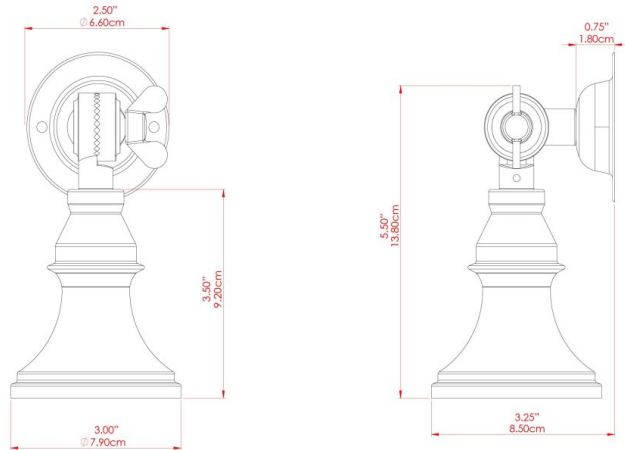

MATERIAL	Brass
HEIGHT	14cm
WIDTH   DIAMETER	8cm
LENGTH   PROJECTION	19.5cm
WEIGHT	0.17 kg
LAMPHOLDER	GU10
MAX WATTAGE	6.5W
VOLTAGE	220/240v
IP RATING	IP20
CLASS PROTECTION	Class I
SHADE	-
FLEX   BAR   CHAIN LENGTH	n/a
CABLE TYPE	-

FIXING BRACKET: MLWB04 | Racing Green

MATERIAL	Brass
HEIGHT	14cm
WIDTH   DIAMETER	8cm
LENGTH   PROJECTION	19.5cm
WEIGHT	0.17 kg
LAMPHOLDER	GU10
MAX WATTAGE	6.5W
VOLTAGE	220/240v
IP RATING	IP20
CLASS PROTECTION	Class I
SHADE	-
FLEX   BAR   CHAIN LENGTH	n/a
CABLE TYPE	-

FIXING BRACKET: MLWB04 | Polished Brass

MATERIAL	Brass
HEIGHT	14cm
WIDTH   DIAMETER	8cm
LENGTH   PROJECTION	19.5cm
WEIGHT	0.17 kg
LAMPHOLDER	GU10
MAX WATTAGE	6.5W
VOLTAGE	220/240v
IP RATING	IP20
CLASS PROTECTION	Class I
SHADE	-
FLEX   BAR   CHAIN LENGTH	n/a
CABLE TYPE	-