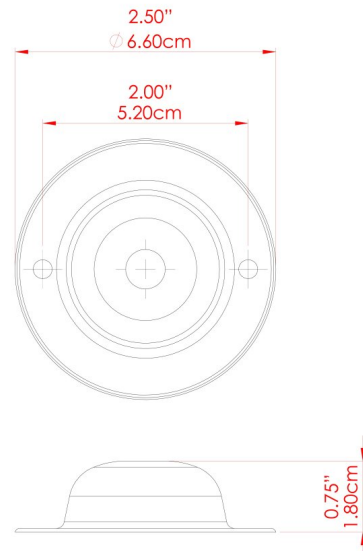

FIXING BRACKET: MLWB04 | Racing Green