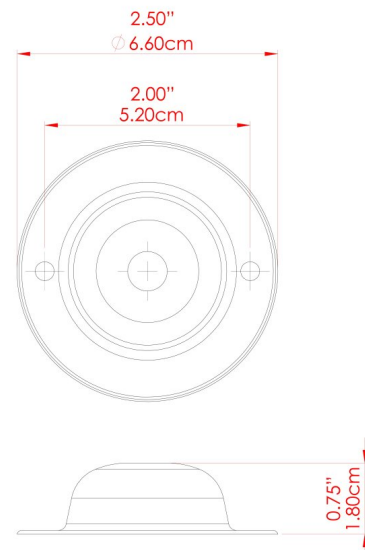

FIXING BRACKET: MLWB04 | Red

Product Notes:

1) Bulbs not included. 2) Dimensions do not include bulbs. 3) All products are individually made-to-order and therefore may differ slightly within manufacturing tolerances. 4) Cable / chain can be shortened during installation. Longer cable / chain lengths available on request. 5) Additional colour finishes may be available on request. 6) Refer to our website for a full list of terms and conditions.