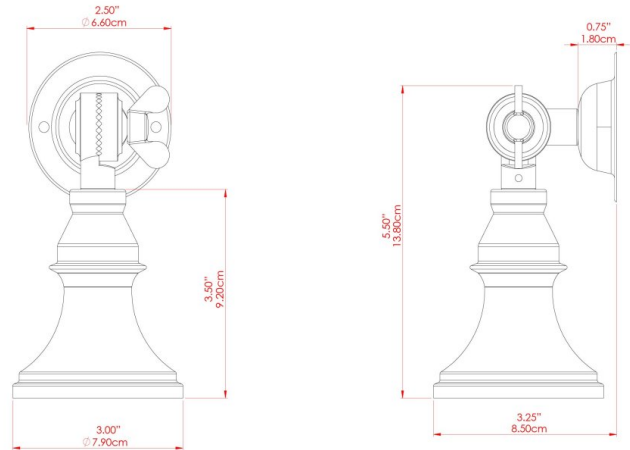

MATERIAL	Brass
HEIGHT	14cm
WIDTH   DIAMETER	8cm
LENGTH   PROJECTION	19.5cm
WEIGHT	0.17 kg
LAMPHOLDER	GU10
MAX WATTAGE	6.5W
VOLTAGE	220/240v
IP RATING	IP20
CLASS PROTECTION	Class I
SHADE	-
FLEX   BAR   CHAIN LENGTH	n/a
CABLE TYPE	-

FIXING BRACKET: MLWB04 | Matt Sapphire Blue

MATERIAL	Brass
HEIGHT	14cm
WIDTH   DIAMETER	8cm
LENGTH   PROJECTION	19.5cm
WEIGHT	0.17 kg
LAMPHOLDER	GU10
MAX WATTAGE	6.5W
VOLTAGE	220/240v
IP RATING	IP20
CLASS PROTECTION	Class I
SHADE	-
FLEX   BAR   CHAIN LENGTH	n/a
CABLE TYPE	-

### FIXING BRACKET: MLWB04 | Orange

MATERIAL	Brass
HEIGHT	14cm
WIDTH   DIAMETER	8cm
LENGTH   PROJECTION	19.5cm
WEIGHT	0.17 kg
LAMPHOLDER	GU10
MAX WATTAGE	6.5W
VOLTAGE	220/240v
IP RATING	IP20
CLASS PROTECTION	Class I
SHADE	-
FLEX   BAR   CHAIN LENGTH	n/a
CABLE TYPE	-