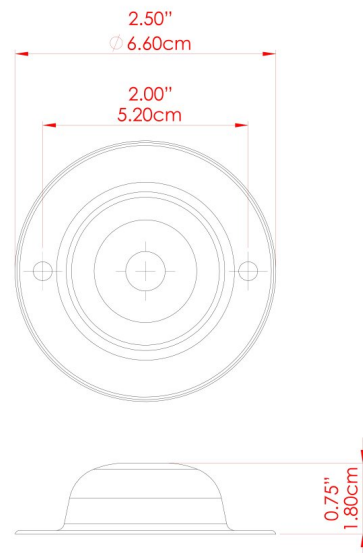

FIXING BRACKET: MLWB04 | Sage Green

WWW.MULLANLIGHTING.COM

Product Notes:

1) Bulbs not included. 2) Dimensions do not include bulbs. 3) All products are individually made-to-order and therefore may differ slightly within manufacturing tolerances. 4) Cable / chain can be shortened during installation. Longer cable / chain lengths available on request. 5) Additional colour finishes may be available on request. 6) Refer to our website for a full list of terms and conditions.