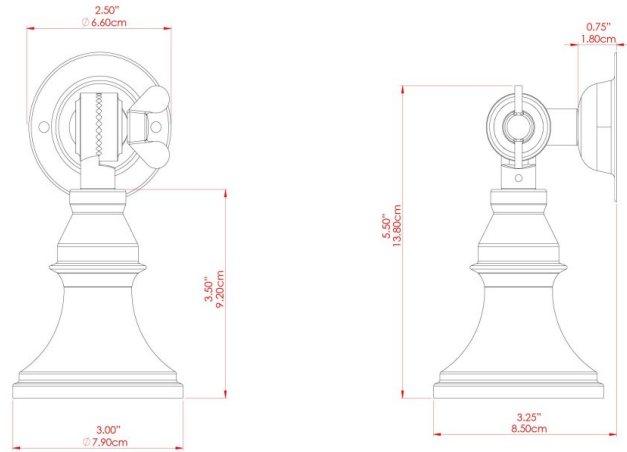

MATERIAL	Brass
HEIGHT	14cm
WIDTH   DIAMETER	8cm
LENGTH   PROJECTION	19.5cm
WEIGHT	0.17 kg
LAMPHOLDER	GU10
MAX WATTAGE	6.5W
VOLTAGE	220/240v
IP RATING	IP20
CLASS PROTECTION	Class I
SHADE	-
FLEX   BAR   CHAIN LENGTH	n/a
CABLE TYPE	-

FIXING BRACKET: MLWB04 | Antique Silver

MATERIAL	Brass
HEIGHT	14cm
WIDTH   DIAMETER	8cm
LENGTH   PROJECTION	19.5cm
WEIGHT	0.17 kg
LAMPHOLDER	GU10
MAX WATTAGE	6.5W
VOLTAGE	220/240v
IP RATING	IP20
CLASS PROTECTION	Class I
SHADE	-
FLEX   BAR   CHAIN LENGTH	n/a
CABLE TYPE	-