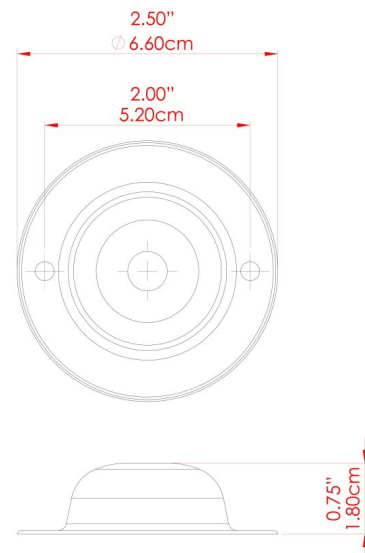

MATERIAL	Brass
HEIGHT	14cm
WIDTH | DIAMETER	8cm
LENGTH | PROJECTION	19.5cm
WEIGHT	0.17 kg
LAMPHOLDER	GU10
MAX WATTAGE	6.5W
VOLTAGE	220/240v
IP RATING	IP20
CLASS PROTECTION	Class I
SHADE	-
FLEX | BAR | CHAIN LENGTH	n/a
CABLE TYPE	- |

FIXING BRACKET: MLWB04 | Matt Vanilla Cream