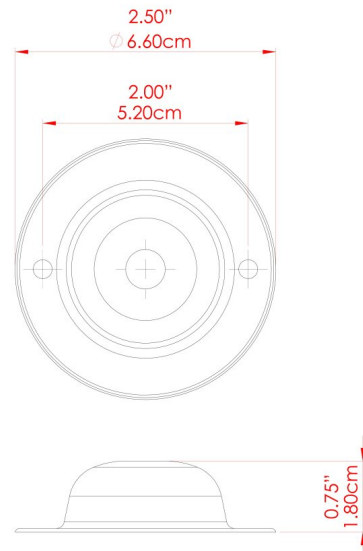

MATERIAL	Brass
HEIGHT	14cm
WIDTH   DIAMETER	8cm
LENGTH   PROJECTION	19.5cm
WEIGHT	0.17 kg
LAMPHOLDER	GU10
MAX WATTAGE	6.5W
VOLTAGE	220/240v
IP RATING	IP20
CLASS PROTECTION	Class I
SHADE	-
FLEX   BAR   CHAIN LENGTH	n/a
CABLE TYPE	-

FIXING BRACKET: MLWB04 | Antique Silver

MATERIAL	Brass
HEIGHT	14cm
WIDTH   DIAMETER	8cm
LENGTH   PROJECTION	19.5cm
WEIGHT	0.17 kg
LAMPHOLDER	GU10
MAX WATTAGE	6.5W
VOLTAGE	220/240v
IP RATING	IP20
CLASS PROTECTION	Class I
SHADE	-
FLEX   BAR   CHAIN LENGTH	n/a
CABLE TYPE	-