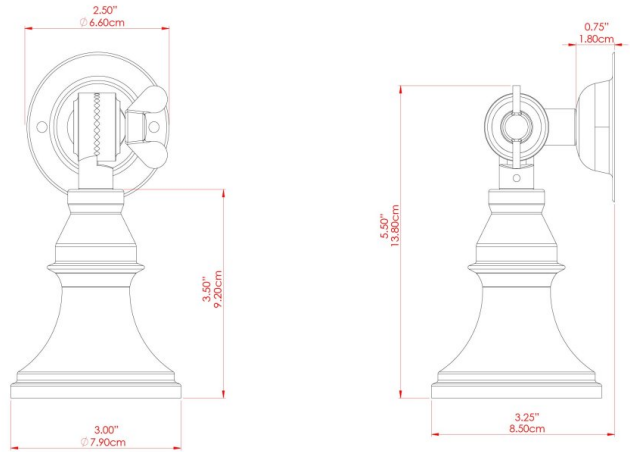

MATERIAL	Brass
HEIGHT	14cm
WIDTH   DIAMETER	8cm
LENGTH   PROJECTION	19.5cm
WEIGHT	0.17 kg
LAMPHOLDER	GU10
MAX WATTAGE	6.5W
VOLTAGE	220/240v
IP RATING	IP20
CLASS PROTECTION	Class I
SHADE	-
FLEX   BAR   CHAIN LENGTH	n/a
CABLE TYPE	-

FIXING BRACKET: MLWB04 | Antique Silver

MATERIAL	Brass
HEIGHT	14cm
WIDTH   DIAMETER	8cm
LENGTH   PROJECTION	19.5cm
WEIGHT	0.17 kg
LAMPHOLDER	GU10
MAX WATTAGE	6.5W
VOLTAGE	220/240v
IP RATING	IP20
CLASS PROTECTION	Class I
SHADE	-
FLEX   BAR   CHAIN LENGTH	n/a
CABLE TYPE	-