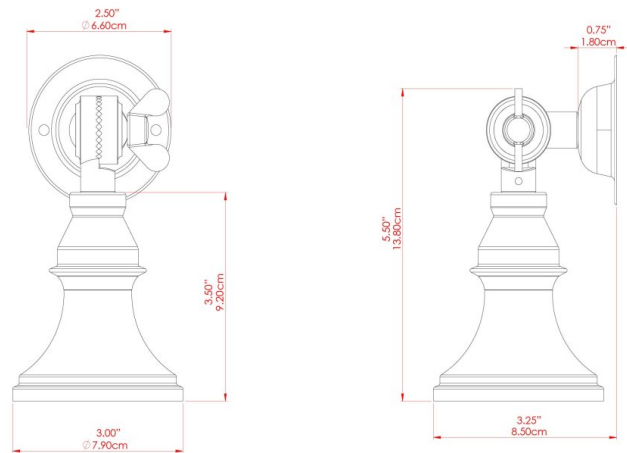

MATERIAL	Brass
HEIGHT	14cm
WIDTH | DIAMETER	8cm
LENGTH | PROJECTION	19.5cm
WEIGHT	0.17 kg
LAMPHOLDER	GU10
MAX WATTAGE	6.5W
VOLTAGE	220/240v
IP RATING	IP20
CLASS PROTECTION	Class I
SHADE	-
FLEX | BAR | CHAIN LENGTH	n/a
CABLE TYPE	- |