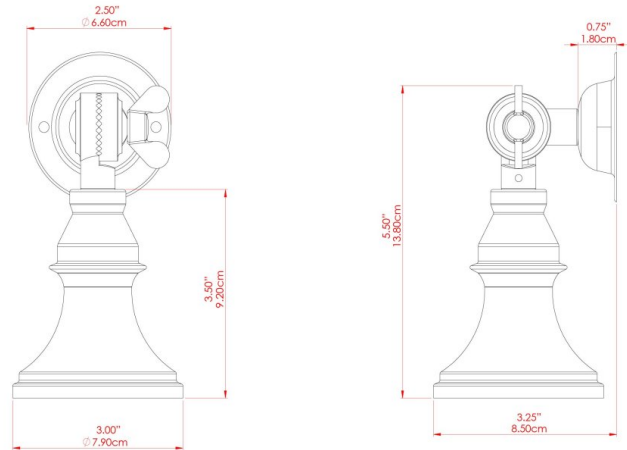

MATERIAL	Brass
HEIGHT	14cm
WIDTH | DIAMETER	8cm
LENGTH | PROJECTION	19.5cm
WEIGHT	0.17 kg
LAMPHOLDER	GU10
MAX WATTAGE	6.5W
VOLTAGE	220/240v
IP RATING	IP20
CLASS PROTECTION	Class I
SHADE	-
FLEX | BAR | CHAIN LENGTH	n/a
CABLE TYPE	- |