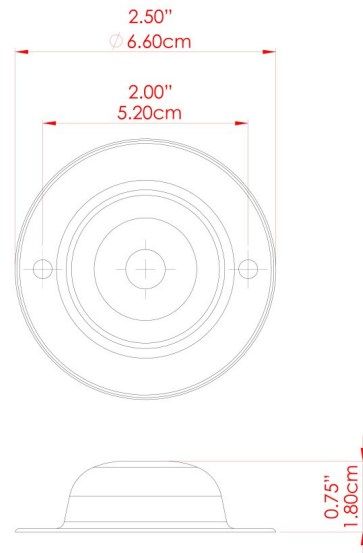

MATERIAL	Brass
HEIGHT	14cm
WIDTH | DIAMETER	8cm
LENGTH | PROJECTION	19.5cm
WEIGHT	0.17 kg
LAMPHOLDER	GU10
MAX WATTAGE	6.5W
VOLTAGE	220/240v
IP RATING	IP20
CLASS PROTECTION	Class I
SHADE	-
FLEX | BAR | CHAIN LENGTH	n/a
CABLE TYPE	- |

FIXING BRACKET: MLWB04 | Polished Brass