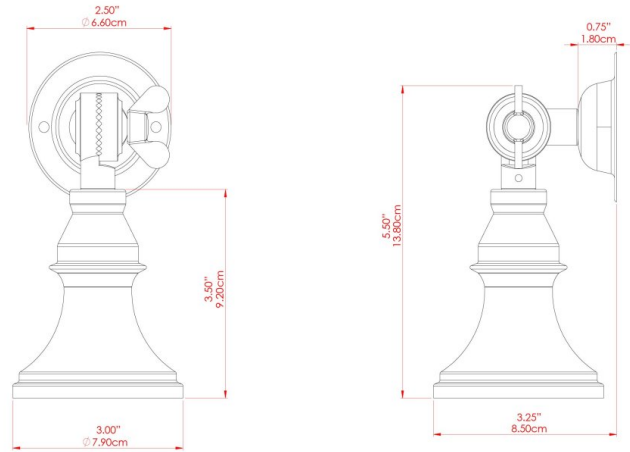

MATERIAL	Brass
HEIGHT	14cm
WIDTH | DIAMETER	8cm
LENGTH | PROJECTION	19.5cm
WEIGHT	0.17 kg
LAMPHOLDER	GU10
MAX WATTAGE	6.5W
VOLTAGE	220/240v
IP RATING	IP20
CLASS PROTECTION	Class I
SHADE	-
FLEX | BAR | CHAIN LENGTH	n/a
CABLE TYPE	- |

FIXING BRACKET: MLWB04 | Orange