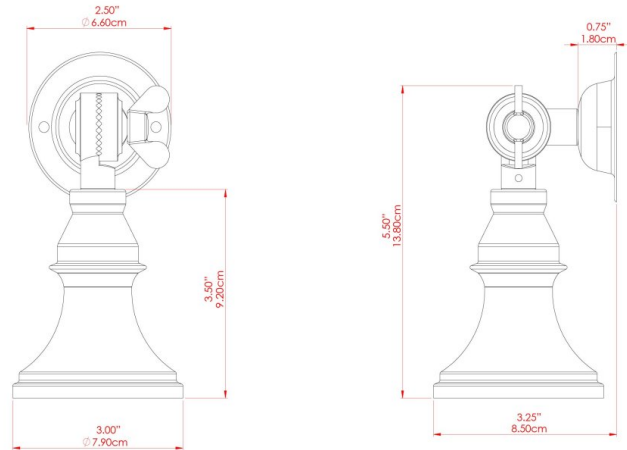

MATERIAL	Brass
HEIGHT	14cm
WIDTH   DIAMETER	8cm
LENGTH   PROJECTION	19.5cm
WEIGHT	0.17 kg
LAMPHOLDER	GU10
MAX WATTAGE	6.5W
VOLTAGE	220/240v
IP RATING	IP20
CLASS PROTECTION	Class I
SHADE	-
FLEX   BAR   CHAIN LENGTH	n/a
CABLE TYPE	-

FIXING BRACKET: MLWB04 | Antique Silver

MATERIAL	Brass
HEIGHT	14cm
WIDTH   DIAMETER	8cm
LENGTH   PROJECTION	19.5cm
WEIGHT	0.17 kg
LAMPHOLDER	GU10
MAX WATTAGE	6.5W
VOLTAGE	220/240v
IP RATING	IP20
CLASS PROTECTION	Class I
SHADE	-
FLEX   BAR   CHAIN LENGTH	n/a
CABLE TYPE	-

FIXING BRACKET: MLWB04 | Gloss Black

MATERIAL	Brass
HEIGHT	14cm
WIDTH   DIAMETER	8cm
LENGTH   PROJECTION	19.5cm
WEIGHT	0.17 kg
LAMPHOLDER	GU10
MAX WATTAGE	6.5W
VOLTAGE	220/240v
IP RATING	IP20
CLASS PROTECTION	Class I
SHADE	-
FLEX   BAR   CHAIN LENGTH	n/a
CABLE TYPE	-