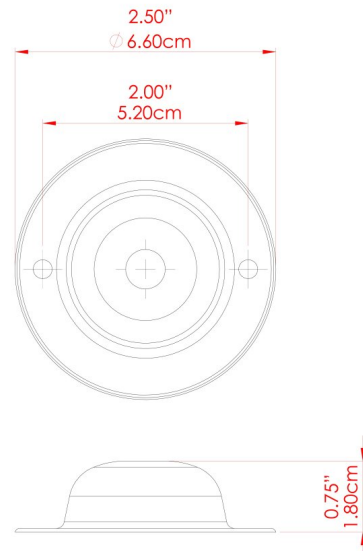

MATERIAL	Brass
HEIGHT	14cm
WIDTH | DIAMETER	8cm
LENGTH | PROJECTION	19.5cm
WEIGHT	0.17 kg
LAMPHOLDER	GU10
MAX WATTAGE	6.5W
VOLTAGE	220/240v
IP RATING	IP20
CLASS PROTECTION	Class I
SHADE	-
FLEX | BAR | CHAIN LENGTH	n/a
CABLE TYPE	- |

FIXING BRACKET: MLWB04 | Matt Antique Pink