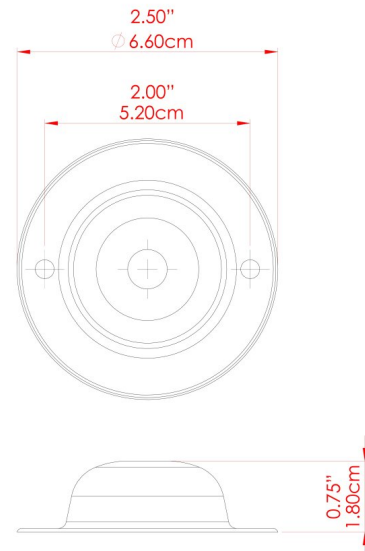

FIXING BRACKET: MLWB04 | Orange