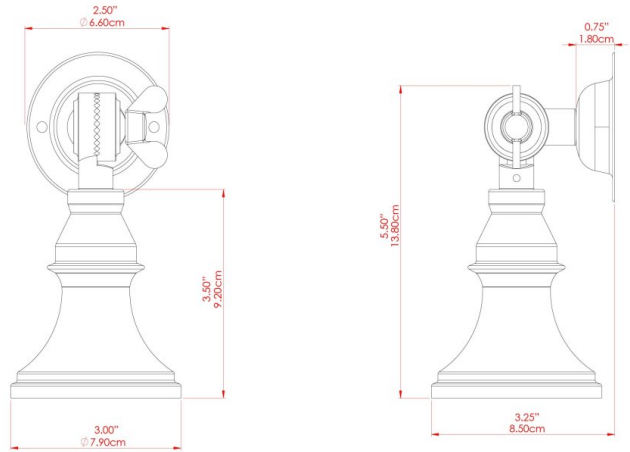

MATERIAL	Brass
HEIGHT	14cm
WIDTH   DIAMETER	8cm
LENGTH   PROJECTION	19.5cm
WEIGHT	0.17 kg
LAMPHOLDER	GU10
MAX WATTAGE	6.5W
VOLTAGE	220/240v
IP RATING	IP20
CLASS PROTECTION	Class I
SHADE	-
FLEX   BAR   CHAIN LENGTH	n/a
CABLE TYPE	-