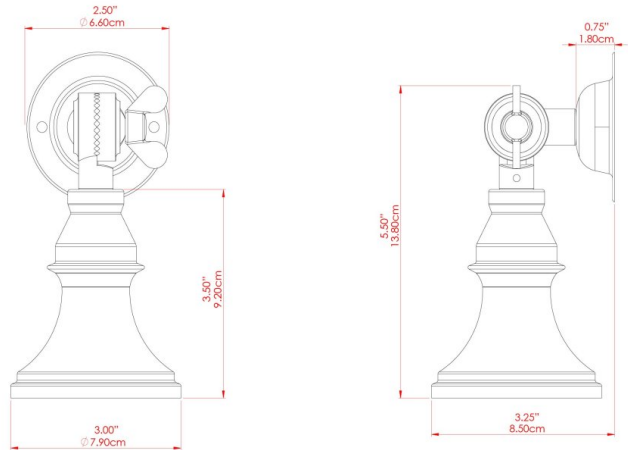

MATERIAL	Brass
HEIGHT	14cm
WIDTH   DIAMETER	8cm
LENGTH   PROJECTION	19.5cm
WEIGHT	0.17 kg
LAMPHOLDER	GU10
MAX WATTAGE	6.5W
VOLTAGE	220/240v
IP RATING	IP20
CLASS PROTECTION	Class I
SHADE	-
FLEX   BAR   CHAIN LENGTH	n/a
CABLE TYPE	-