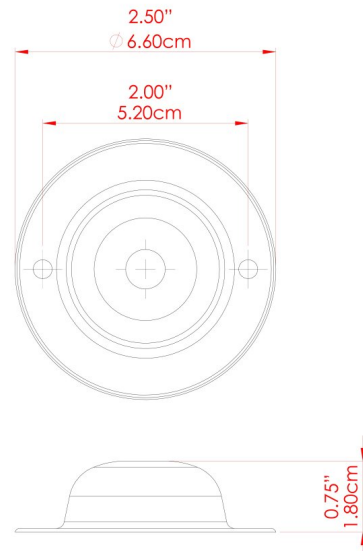

MATERIAL	Brass
HEIGHT	14cm
WIDTH | DIAMETER	8cm
LENGTH | PROJECTION	19.5cm
WEIGHT	0.17 kg
LAMPHOLDER	GU10
MAX WATTAGE	6.5W
VOLTAGE	220/240v
IP RATING	IP20
CLASS PROTECTION	Class I
SHADE	-
FLEX | BAR | CHAIN LENGTH	n/a
CABLE TYPE	- |

FIXING BRACKET: MLWB04 | Matt Mint Turquoise