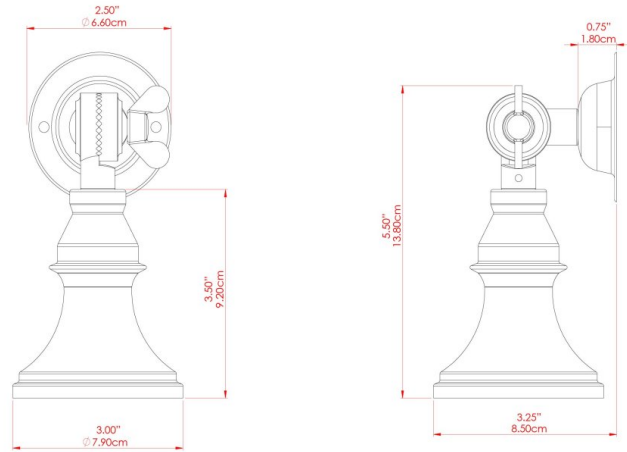

MATERIAL	Brass
HEIGHT	14cm
WIDTH   DIAMETER	8cm
LENGTH   PROJECTION	19.5cm
WEIGHT	0.17 kg
LAMPHOLDER	GU10
MAX WATTAGE	6.5W
VOLTAGE	220/240v
IP RATING	IP20
CLASS PROTECTION	Class I
SHADE	-
FLEX   BAR   CHAIN LENGTH	n/a
CABLE TYPE	-

### FIXING BRACKET: MLWB04 | Orange

MATERIAL	Brass
HEIGHT	14cm
WIDTH   DIAMETER	8cm
LENGTH   PROJECTION	19.5cm
WEIGHT	0.17 kg
LAMPHOLDER	GU10
MAX WATTAGE	6.5W
VOLTAGE	220/240v
IP RATING	IP20
CLASS PROTECTION	Class I
SHADE	-
FLEX   BAR   CHAIN LENGTH	n/a
CABLE TYPE	-