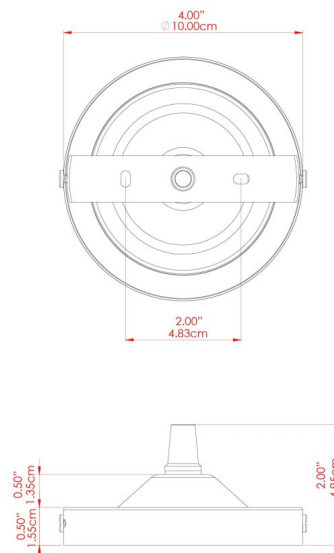

FIXING BRACKET: MLROSE05GRIP

Product Notes:
1) Bulbs not included. 2) Dimensions do not include bulbs. 3) All products are individually made-to-order and therefore may differ slightly within manufacturing tolerances. 4) Cable / chain can be shortened during installation. Longer cable / chain lengths available on request. 5) Additional colour finishes may be available on request. 6) Refer to our website for a full list of terms and conditions.