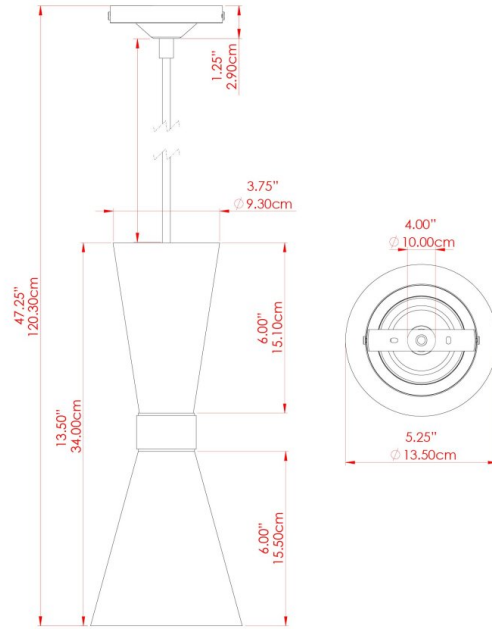

CAIRO Pendant

MLP508PCCRM

MATERIAL	Brass
HEIGHT	34cm
WIDTH DIAMETER	14cm
LENGTH PROJECTION	n/a
WEIGHT	1 kg
LAMPHOLDER	GU10
MAX WATTAGE	6.5W
VOLTAGE	220/240v
IP RATING	IP20
CLASS PROTECTION	Class I
SHADE	-
FLEX BAR CHAIN LENGTH	100cm
CABLE TYPE	MLCA059 Ivory Fabric Braided Cable 2 Core Round

CAIRO Pendant

MLP508PCGRN Sage Green

MATERIAL	Brass
HEIGHT	34cm
WIDTH DIAMETER	14cm
LENGTH PROJECTION	n/a
WEIGHT	1 kg
LAMPHOLDER	GU10
MAX WATTAGE	6.5W
VOLTAGE	220/240v
IP RATING	IP20
CLASS PROTECTION	Class I
SHADE	-
FLEX BAR CHAIN LENGTH	100cm
CABLE TYPE	MLCA051 Sage Green Fabric Braided Cable 2 Core Round

FIXING BRACKET: MLROSE05GRIP

MATERIAL	Brass
HEIGHT	34cm
WIDTH DIAMETER	14cm
LENGTH PROJECTION	n/a
WEIGHT	1 kg
LAMPHOLDER	GU10
MAX WATTAGE	6.5W
VOLTAGE	220/240v
IP RATING	IP20
CLASS PROTECTION	Class I
SHADE	-
FLEX BAR CHAIN LENGTH	100cm
CABLE TYPE	MLCA059 Ivory Fabric Braided Cable 2 Core Round

FIXING BRACKET: MLROSE05GRIP

CAIRO Pendant

MLP508PCMMT

MATERIAL	Brass
HEIGHT	34cm
WIDTH DIAMETER	14cm
LENGTH PROJECTION	n/a
WEIGHT	1 kg
LAMPHOLDER	GU10
MAX WATTAGE	6.5W
VOLTAGE	220/240v
IP RATING	IP20
CLASS PROTECTION	Class I
SHADE	-
FLEX BAR CHAIN LENGTH	100cm
CABLE TYPE	MLCA059 Ivory Fabric Braided Cable 2 Core Round