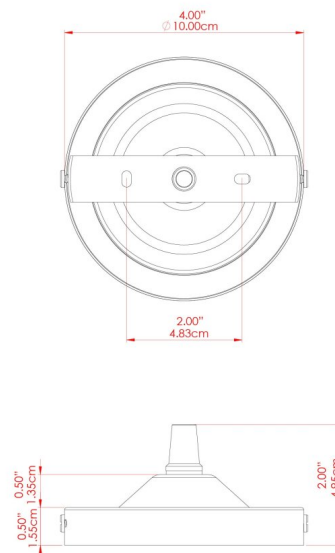

CAIRO Pendant

MLP508PCCRM

MATERIAL	Brass
HEIGHT	34cm
WIDTH DIAMETER	14cm
LENGTH PROJECTION	n/a
WEIGHT	1 kg
LAMPHOLDER	GU10
MAX WATTAGE	6.5W
VOLTAGE	220/240v
IP RATING	IP20
CLASS PROTECTION	Class I
SHADE	-
FLEX BAR CHAIN LENGTH	100cm
CABLE TYPE	MLCA059 Ivory Fabric Braided Cable 2 Core Round

CAIRO Pendant

MLP508PCGRN Sage Green

MATERIAL	Brass
HEIGHT	34cm
WIDTH DIAMETER	14cm
LENGTH PROJECTION	n/a
WEIGHT	1 kg
LAMPHOLDER	GU10
MAX WATTAGE	6.5W
VOLTAGE	220/240v
IP RATING	IP20
CLASS PROTECTION	Class I
SHADE	-
FLEX BAR CHAIN LENGTH	100cm
CABLE TYPE	MLCA051 Sage Green Fabric Braided Cable 2 Core Round

FIXING BRACKET: MLROSE05GRIP

MATERIAL	Brass
HEIGHT	34cm
WIDTH DIAMETER	14cm
LENGTH PROJECTION	n/a
WEIGHT	1 kg
LAMPHOLDER	GU10
MAX WATTAGE	6.5W
VOLTAGE	220/240v
IP RATING	IP20
CLASS PROTECTION	Class I
SHADE	-
FLEX BAR CHAIN LENGTH	100cm
CABLE TYPE	MLCA059 Ivory Fabric Braided Cable 2 Core Round

FIXING BRACKET: MLROSE05GRIP

CAIRO Pendant

MLP508PCMMT

MATERIAL	Brass
HEIGHT	34cm
WIDTH DIAMETER	14cm
LENGTH PROJECTION	n/a
WEIGHT	1 kg
LAMPHOLDER	GU10
MAX WATTAGE	6.5W
VOLTAGE	220/240v
IP RATING	IP20
CLASS PROTECTION	Class I
SHADE	-
FLEX BAR CHAIN LENGTH	100cm
CABLE TYPE	MLCA059 Ivory Fabric Braided Cable 2 Core Round