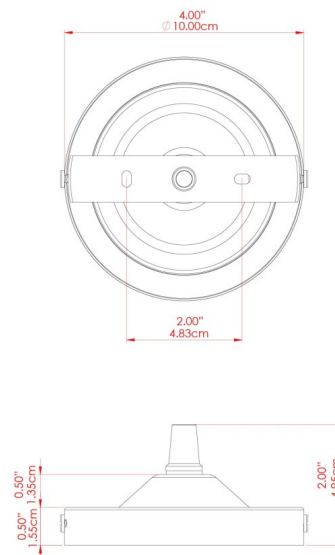

MATERIAL	Brass
HEIGHT	34cm
WIDTH | DIAMETER	14cm
LENGTH | PROJECTION	n/a
WEIGHT	1 kg
LAMPHOLDER	GU10
MAX WATTAGE	6.5W
VOLTAGE	220/240v
IP RATING	IP20
CLASS PROTECTION	Class I
SHADE	-
FLEX | BAR | CHAIN LENGTH	100cm
CABLE TYPE	MLCA045 | Electric Blue Fabric Braided Cable | 2 Core Round

FIXING BRACKET: MLROSE05GRIP