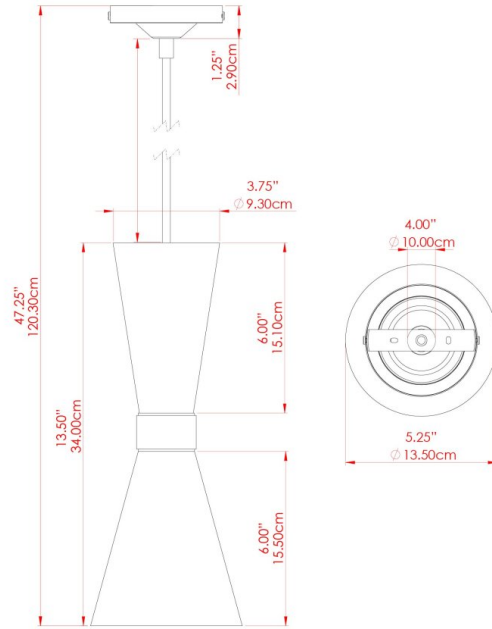

FIXING BRACKET: MLROSE05GRIP

CAIRO Pendant

MLP508PCMMT

MATERIAL	Brass
HEIGHT	34cm
WIDTH DIAMETER	14cm
LENGTH PROJECTION	n/a
WEIGHT	1 kg
LAMPHOLDER	GU10
MAX WATTAGE	6.5W
VOLTAGE	220/240v
IP RATING	IP20
CLASS PROTECTION	Class I
SHADE	-
FLEX BAR CHAIN LENGTH	100cm
CABLE TYPE	MLCA059 Ivory Fabric Braided Cable 2 Core Round

CAIRO Pendant

MLP508PCMSB

MATERIAL	Brass
HEIGHT	34cm
WIDTH DIAMETER	14cm
LENGTH PROJECTION	n/a
WEIGHT	1 kg
LAMPHOLDER	GU10
MAX WATTAGE	6.5W
VOLTAGE	220/240v
IP RATING	IP20
CLASS PROTECTION	Class I
SHADE	-
FLEX BAR CHAIN LENGTH	100cm
CABLE TYPE	MLCA045 Electric Blue Fabric Braided Cable 2 Core Round

CAIRO Pendant

MLP508PCORG Orange

MATERIAL	Brass
HEIGHT	34cm
WIDTH DIAMETER	14cm
LENGTH PROJECTION	n/a
WEIGHT	1 kg
LAMPHOLDER	GU10
MAX WATTAGE	6.5W
VOLTAGE	220/240v
IP RATING	IP20
CLASS PROTECTION	Class I
SHADE	-
FLEX BAR CHAIN LENGTH	100cm
CABLE TYPE	MLCA061 Orange Fabric Braided Cable 2 Core Round

CAIRO Pendant

MLP508PCRED Red

MATERIAL	Brass
HEIGHT	34cm
WIDTH DIAMETER	14cm
LENGTH PROJECTION	n/a
WEIGHT	1 kg
LAMPHOLDER	GU10
MAX WATTAGE	6.5W
VOLTAGE	220/240v
IP RATING	IP20
CLASS PROTECTION	Class I
SHADE	-
FLEX BAR CHAIN LENGTH	100cm
CABLE TYPE	MLCA032 Red Fabric Braided Cable 2 Core Round