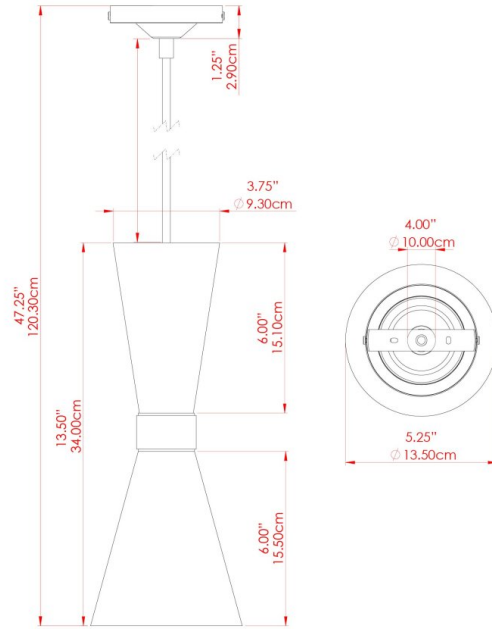

CAIRO Pendant

MLP508PCMSB

MATERIAL	Brass
HEIGHT	34cm
WIDTH DIAMETER	14cm
LENGTH PROJECTION	n/a
WEIGHT	1 kg
LAMPHOLDER	GU10
MAX WATTAGE	6.5W
VOLTAGE	220/240v
IP RATING	IP20
CLASS PROTECTION	Class I
SHADE	-
FLEX BAR CHAIN LENGTH	100cm
CABLE TYPE	MLCA045 Electric Blue Fabric Braided Cable 2 Core Round

CAIRO Pendant

MLP508PCORG Orange

MATERIAL	Brass
HEIGHT	34cm
WIDTH DIAMETER	14cm
LENGTH PROJECTION	n/a
WEIGHT	1 kg
LAMPHOLDER	GU10
MAX WATTAGE	6.5W
VOLTAGE	220/240v
IP RATING	IP20
CLASS PROTECTION	Class I
SHADE	-
FLEX BAR CHAIN LENGTH	100cm
CABLE TYPE	MLCA061 Orange Fabric Braided Cable 2 Core Round

CAIRO Pendant

MLP508PCRED Red

MATERIAL	Brass
HEIGHT	34cm
WIDTH DIAMETER	14cm
LENGTH PROJECTION	n/a
WEIGHT	1 kg
LAMPHOLDER	GU10
MAX WATTAGE	6.5W
VOLTAGE	220/240v
IP RATING	IP20
CLASS PROTECTION	Class I
SHADE	-
FLEX BAR CHAIN LENGTH	100cm
CABLE TYPE	MLCA032 Red Fabric Braided Cable 2 Core Round

FIXING BRACKET: MLROSE05GRIP

CAIRO Pendant

MLP508PCRGR Racing Green

MATERIAL	Brass
HEIGHT	34cm
WIDTH DIAMETER	14cm
LENGTH PROJECTION	n/a
WEIGHT	1 kg
LAMPHOLDER	GU10
MAX WATTAGE	6.5W
VOLTAGE	220/240v
IP RATING	IP20
CLASS PROTECTION	Class I
SHADE	-
FLEX BAR CHAIN LENGTH	100cm
CABLE TYPE	MLCA028 Black Fabric Braided Cable 2 Core Round