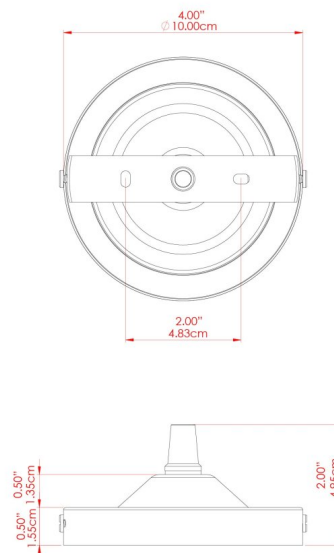

MATERIAL	Brass
HEIGHT	34cm
WIDTH | DIAMETER	14cm
LENGTH | PROJECTION	n/a
WEIGHT	1 kg
LAMPHOLDER	GU10
MAX WATTAGE	6.5W
VOLTAGE	220/240v
IP RATING	IP20
CLASS PROTECTION	Class I
SHADE	-
FLEX | BAR | CHAIN LENGTH	100cm
CABLE TYPE	MLCA061 | Orange Fabric Braided Cable | 2 Core Round

FIXING BRACKET: MLROSE05GRIP