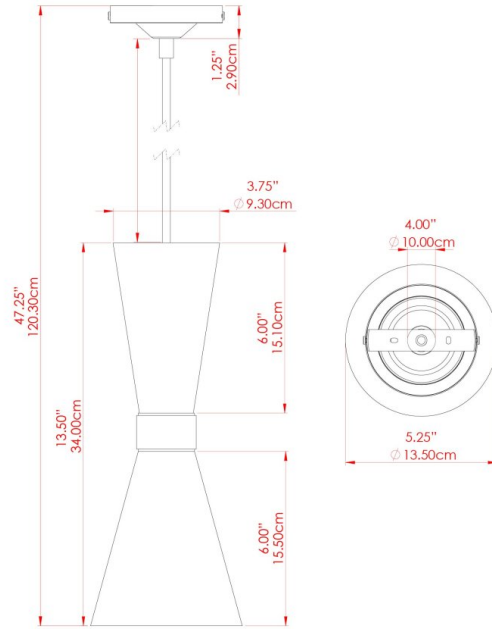

FIXING BRACKET: MLROSE05GRIP

MATERIAL	Brass
HEIGHT	34cm
WIDTH DIAMETER	14cm
LENGTH PROJECTION	n/a
WEIGHT	1 kg
LAMPHOLDER	GU10
MAX WATTAGE	6.5W
VOLTAGE	220/240v
IP RATING	IP20
CLASS PROTECTION	Class I
SHADE	-
FLEX BAR CHAIN LENGTH	100cm
CABLE TYPE	MLCA059 Ivory Fabric Braided Cable 2 Core Round

FIXING BRACKET: MLROSE05GRIP

CAIRO Pendant

MLP508PCMMT

MATERIAL	Brass
HEIGHT	34cm
WIDTH DIAMETER	14cm
LENGTH PROJECTION	n/a
WEIGHT	1 kg
LAMPHOLDER	GU10
MAX WATTAGE	6.5W
VOLTAGE	220/240v
IP RATING	IP20
CLASS PROTECTION	Class I
SHADE	-
FLEX BAR CHAIN LENGTH	100cm
CABLE TYPE	MLCA059 Ivory Fabric Braided Cable 2 Core Round

CAIRO Pendant

MLP508PCMSB

MATERIAL	Brass
HEIGHT	34cm
WIDTH DIAMETER	14cm
LENGTH PROJECTION	n/a
WEIGHT	1 kg
LAMPHOLDER	GU10
MAX WATTAGE	6.5W
VOLTAGE	220/240v
IP RATING	IP20
CLASS PROTECTION	Class I
SHADE	-
FLEX BAR CHAIN LENGTH	100cm
CABLE TYPE	MLCA045 Electric Blue Fabric Braided Cable 2 Core Round

CAIRO Pendant

MLP508PCORG Orange

MATERIAL	Brass
HEIGHT	34cm
WIDTH DIAMETER	14cm
LENGTH PROJECTION	n/a
WEIGHT	1 kg
LAMPHOLDER	GU10
MAX WATTAGE	6.5W
VOLTAGE	220/240v
IP RATING	IP20
CLASS PROTECTION	Class I
SHADE	-
FLEX BAR CHAIN LENGTH	100cm
CABLE TYPE	MLCA061 Orange Fabric Braided Cable 2 Core Round