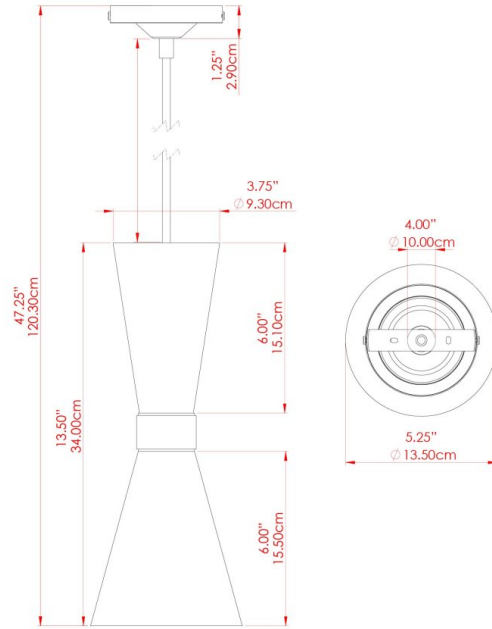

CAIRO Pendant

MLP508PCCRM

MATERIAL	Brass
HEIGHT	34cm
WIDTH DIAMETER	14cm
LENGTH PROJECTION	n/a
WEIGHT	1 kg
LAMPHOLDER	GU10
MAX WATTAGE	6.5W
VOLTAGE	220/240v
IP RATING	IP20
CLASS PROTECTION	Class I
SHADE	-
FLEX BAR CHAIN LENGTH	100cm
CABLE TYPE	MLCA059 Ivory Fabric Braided Cable 2 Core Round

FIXING BRACKET: MLROSE05GRIP

MATERIAL	Brass
HEIGHT	34cm
WIDTH DIAMETER	14cm
LENGTH PROJECTION	n/a
WEIGHT	1 kg
LAMPHOLDER	GU10
MAX WATTAGE	6.5W
VOLTAGE	220/240v
IP RATING	IP20
CLASS PROTECTION	Class I
SHADE	-
FLEX BAR CHAIN LENGTH	100cm
CABLE TYPE	MLCA059 Ivory Fabric Braided Cable 2 Core Round

FIXING BRACKET: MLROSE05GRIP

CAIRO Pendant

MLP508PCMMT

MATERIAL	Brass
HEIGHT	34cm
WIDTH DIAMETER	14cm
LENGTH PROJECTION	n/a
WEIGHT	1 kg
LAMPHOLDER	GU10
MAX WATTAGE	6.5W
VOLTAGE	220/240v
IP RATING	IP20
CLASS PROTECTION	Class I
SHADE	-
FLEX BAR CHAIN LENGTH	100cm
CABLE TYPE	MLCA059 Ivory Fabric Braided Cable 2 Core Round

CAIRO Pendant

MLP508PCMSB

MATERIAL	Brass
HEIGHT	34cm
WIDTH DIAMETER	14cm
LENGTH PROJECTION	n/a
WEIGHT	1 kg
LAMPHOLDER	GU10
MAX WATTAGE	6.5W
VOLTAGE	220/240v
IP RATING	IP20
CLASS PROTECTION	Class I
SHADE	-
FLEX BAR CHAIN LENGTH	100cm
CABLE TYPE	MLCA045 Electric Blue Fabric Braided Cable 2 Core Round