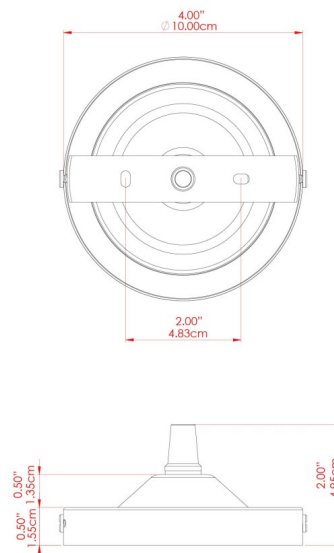

MATERIAL	Brass
HEIGHT	34cm
WIDTH | DIAMETER	14cm
LENGTH | PROJECTION	n/a
WEIGHT	1 kg
LAMPHOLDER	GU10
MAX WATTAGE	6.5W
VOLTAGE	220/240v
IP RATING	IP20
CLASS PROTECTION	Class I
SHADE	-
FLEX | BAR | CHAIN LENGTH	100cm
CABLE TYPE	MLCA059 | Ivory Fabric Braided Cable | 2 Core Round

FIXING BRACKET: MLROSE05GRIP