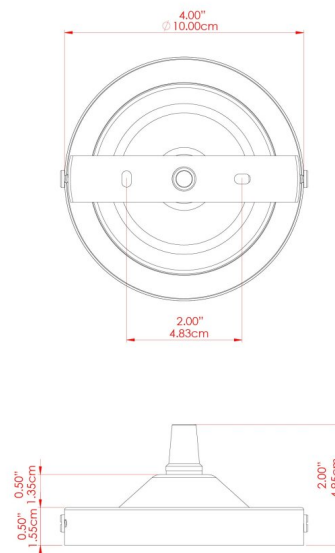

MATERIAL	Brass
HEIGHT	34cm
WIDTH | DIAMETER	14cm
LENGTH | PROJECTION	n/a
WEIGHT	1 kg
LAMPHOLDER	GU10
MAX WATTAGE	6.5W
VOLTAGE	220/240v
IP RATING	IP20
CLASS PROTECTION	Class I
SHADE	-
FLEX | BAR | CHAIN LENGTH	100cm
CABLE TYPE	MLCA032 | Red Fabric Braided Cable | 2 Core Round

FIXING BRACKET: MLROSE05GRIP