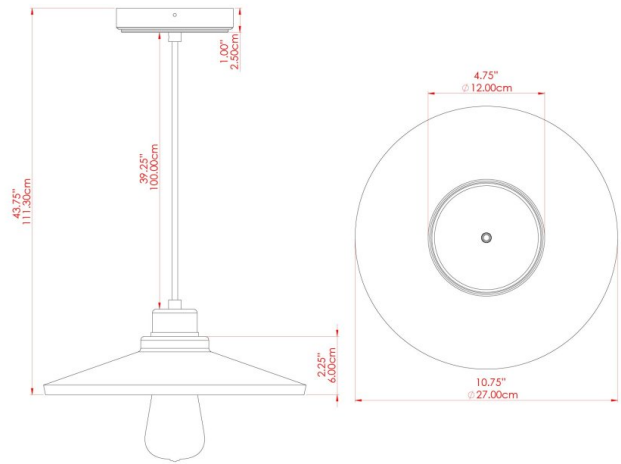

# MLCMP077ANTBRS Antique Brass

MATERIAL	Brass
HEIGHT	10cm
WIDTH   DIAMETER	28cm
LENGTH   PROJECTION	n/a
WEIGHT	1.2 kg
LAMPHOLDER	E27
MAX WATTAGE	40W
VOLTAGE	220/240v
IP RATING	IP20
CLASS PROTECTION	Class I
SHADE	MLCS078
FLEX   BAR   CHAIN LENGTH	100cm
CABLE TYPE	MLCA047   Brown Fabric Braided Cable   2 Core Round

# MLCMP077ANTSLV Antique Silver

MATERIAL	Brass
HEIGHT	10cm
WIDTH   DIAMETER	28cm
LENGTH   PROJECTION	n/a
WEIGHT	1.2 kg
LAMPHOLDER	E27
MAX WATTAGE	40W
VOLTAGE	220/240v
IP RATING	IP20
CLASS PROTECTION	Class I
SHADE	MLCS078
FLEX   BAR   CHAIN LENGTH	100cm
CABLE TYPE	MLCA028   Black Fabric Braided Cable   2 Core Round

# PYRUS Ceramic Pendant

MLCMP077PCMBK Matt Black

MATERIAL	Brass
HEIGHT	10cm
WIDTH   DIAMETER	28cm
LENGTH   PROJECTION	n/a
WEIGHT	1.2 kg
LAMPHOLDER	E27
MAX WATTAGE	40W
VOLTAGE	220/240v
IP RATING	IP20
CLASS PROTECTION	Class I
SHADE	MLCS078
FLEX   BAR   CHAIN LENGTH	100cm
CABLE TYPE	MLCA028   Black Fabric Braided Cable   2 Core Round

# PYRUS Ceramic Pendant

MLCMP077POLBRS Polished Brass

MATERIAL	Brass
HEIGHT	10cm
WIDTH   DIAMETER	28cm
LENGTH   PROJECTION	n/a
WEIGHT	1.2 kg
LAMPHOLDER	E27
MAX WATTAGE	40W
VOLTAGE	220/240v
IP RATING	IP20
CLASS PROTECTION	Class I
SHADE	MLCS078
FLEX   BAR   CHAIN LENGTH	100cm
CABLE TYPE	MLCA028   Black Fabric Braided Cable   2 Core Round