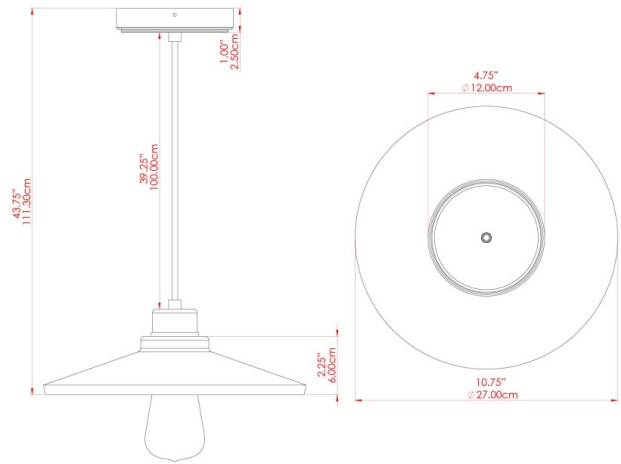

# MLCMP077ANTSLV Antique Silver

MATERIAL	Brass
HEIGHT	10cm
WIDTH   DIAMETER	28cm
LENGTH   PROJECTION	n/a
WEIGHT	1.2 kg
LAMPHOLDER	E27
MAX WATTAGE	40W
VOLTAGE	220/240v
IP RATING	IP20
CLASS PROTECTION	Class I
SHADE	MLCS078
FLEX   BAR   CHAIN LENGTH	100cm
CABLE TYPE	MLCA028   Black Fabric Braided Cable   2 Core Round

# PYRUS Ceramic Pendant

MLCMP077PCMBK Matt Black

MATERIAL	Brass
HEIGHT	10cm
WIDTH   DIAMETER	28cm
LENGTH   PROJECTION	n/a
WEIGHT	1.2 kg
LAMPHOLDER	E27
MAX WATTAGE	40W
VOLTAGE	220/240v
IP RATING	IP20
CLASS PROTECTION	Class I
SHADE	MLCS078
FLEX   BAR   CHAIN LENGTH	100cm
CABLE TYPE	MLCA028   Black Fabric Braided Cable   2 Core Round

### FIXING BRACKET: MLWB17

Product Notes:  
 1) Bulbs not included. 2) Dimensions do not include bulbs. 3) All products are individually made-to-order and therefore may differ slightly within manufacturing tolerances. 4) Cable / chain can be shortened during installation. Longer cable / chain lengths available on request. 5) Additional colour finishes may be available on request. 6) Refer to our website for a full list of terms and conditions.

# PYRUS Ceramic Pendant

MLCMP077POLBRS Polished Brass

MATERIAL	Brass
HEIGHT	10cm
WIDTH   DIAMETER	28cm
LENGTH   PROJECTION	n/a
WEIGHT	1.2 kg
LAMPHOLDER	E27
MAX WATTAGE	40W
VOLTAGE	220/240v
IP RATING	IP20
CLASS PROTECTION	Class I
SHADE	MLCS078
FLEX   BAR   CHAIN LENGTH	100cm
CABLE TYPE	MLCA028   Black Fabric Braided Cable   2 Core Round