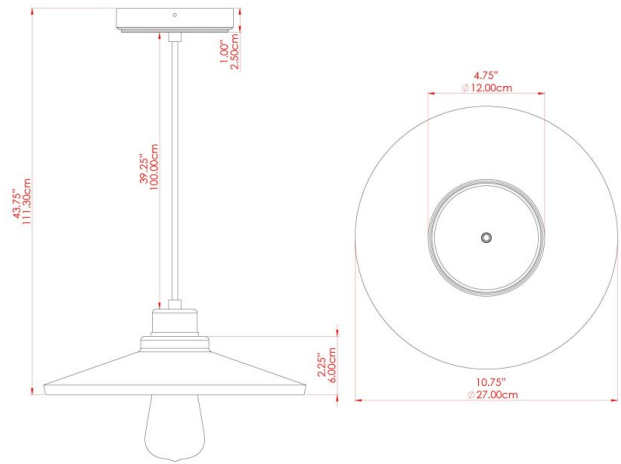

# MLCMP077ANTBRS Antique Brass

MATERIAL	Brass
HEIGHT	10cm
WIDTH   DIAMETER	28cm
LENGTH   PROJECTION	n/a
WEIGHT	1.2 kg
LAMPHOLDER	E27
MAX WATTAGE	40W
VOLTAGE	220/240v
IP RATING	IP20
CLASS PROTECTION	Class I
SHADE	MLCS078
FLEX   BAR   CHAIN LENGTH	100cm
CABLE TYPE	MLCA047   Brown Fabric Braided Cable   2 Core Round

### FIXING BRACKET: MLWB17

Product Notes:  
 1) Bulbs not included. 2) Dimensions do not include bulbs. 3) All products are individually made-to-order and therefore may differ slightly within manufacturing tolerances. 4) Cable / chain can be shortened during installation. Longer cable / chain lengths available on request. 5) Additional colour finishes may be available on request. 6) Refer to our website for a full list of terms and conditions.

# MLCMP077ANTSLV Antique Silver

MATERIAL	Brass
HEIGHT	10cm
WIDTH   DIAMETER	28cm
LENGTH   PROJECTION	n/a
WEIGHT	1.2 kg
LAMPHOLDER	E27
MAX WATTAGE	40W
VOLTAGE	220/240v
IP RATING	IP20
CLASS PROTECTION	Class I
SHADE	MLCS078
FLEX   BAR   CHAIN LENGTH	100cm
CABLE TYPE	MLCA028   Black Fabric Braided Cable   2 Core Round

# PYRUS Ceramic Pendant

MLCMP077PCMBK Matt Black

MATERIAL	Brass
HEIGHT	10cm
WIDTH   DIAMETER	28cm
LENGTH   PROJECTION	n/a
WEIGHT	1.2 kg
LAMPHOLDER	E27
MAX WATTAGE	40W
VOLTAGE	220/240v
IP RATING	IP20
CLASS PROTECTION	Class I
SHADE	MLCS078
FLEX   BAR   CHAIN LENGTH	100cm
CABLE TYPE	MLCA028   Black Fabric Braided Cable   2 Core Round