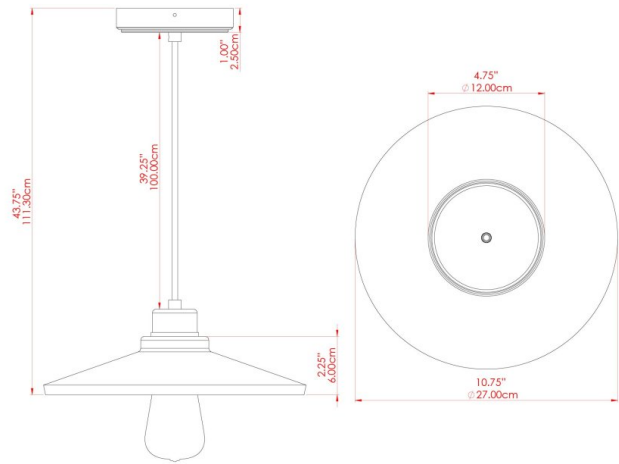

# PYRUS Ceramic Pendant

MLCMP077PCMBK Matt Black

MATERIAL	Brass
HEIGHT	10cm
WIDTH   DIAMETER	28cm
LENGTH   PROJECTION	n/a
WEIGHT	1.2 kg
LAMPHOLDER	E27
MAX WATTAGE	40W
VOLTAGE	220/240v
IP RATING	IP20
CLASS PROTECTION	Class I
SHADE	MLCS078
FLEX   BAR   CHAIN LENGTH	100cm
CABLE TYPE	MLCA028   Black Fabric Braided Cable   2 Core Round

# PYRUS Ceramic Pendant

MLCMP077POLBRS Polished Brass

MATERIAL	Brass
HEIGHT	10cm
WIDTH   DIAMETER	28cm
LENGTH   PROJECTION	n/a
WEIGHT	1.2 kg
LAMPHOLDER	E27
MAX WATTAGE	40W
VOLTAGE	220/240v
IP RATING	IP20
CLASS PROTECTION	Class I
SHADE	MLCS078
FLEX   BAR   CHAIN LENGTH	100cm
CABLE TYPE	MLCA028   Black Fabric Braided Cable   2 Core Round

### FIXING BRACKET: MLWB17

Product Notes:  
 1) Bulbs not included. 2) Dimensions do not include bulbs. 3) All products are individually made-to-order and therefore may differ slightly within manufacturing tolerances. 4) Cable / chain can be shortened during installation. Longer cable / chain lengths available on request. 5) Additional colour finishes may be available on request. 6) Refer to our website for a full list of terms and conditions.

# PYRUS Ceramic Pendant

MLCMP077SATBRS Satin Brass

MATERIAL	Brass
HEIGHT	10cm
WIDTH   DIAMETER	28cm
LENGTH   PROJECTION	n/a
WEIGHT	1.2 kg
LAMPHOLDER	E27
MAX WATTAGE	40W
VOLTAGE	220/240v
IP RATING	IP20
CLASS PROTECTION	Class I
SHADE	MLCS078
FLEX   BAR   CHAIN LENGTH	100cm
CABLE TYPE	MLCA028   Black Fabric Braided Cable   2 Core Round