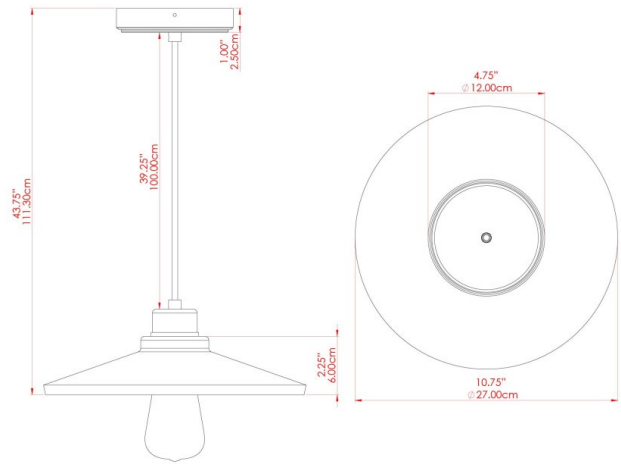

# MLCMP077ANTBRS Antique Brass

MATERIAL	Brass
HEIGHT	10cm
WIDTH   DIAMETER	28cm
LENGTH   PROJECTION	n/a
WEIGHT	1.2 kg
LAMPHOLDER	E27
MAX WATTAGE	40W
VOLTAGE	220/240v
IP RATING	IP20
CLASS PROTECTION	Class I
SHADE	MLCS078
FLEX   BAR   CHAIN LENGTH	100cm
CABLE TYPE	MLCA047   Brown Fabric Braided Cable   2 Core Round

# MLCMP077ANTSLV Antique Silver

MATERIAL	Brass
HEIGHT	10cm
WIDTH   DIAMETER	28cm
LENGTH   PROJECTION	n/a
WEIGHT	1.2 kg
LAMPHOLDER	E27
MAX WATTAGE	40W
VOLTAGE	220/240v
IP RATING	IP20
CLASS PROTECTION	Class I
SHADE	MLCS078
FLEX   BAR   CHAIN LENGTH	100cm
CABLE TYPE	MLCA028   Black Fabric Braided Cable   2 Core Round

### FIXING BRACKET: MLWB17

Product Notes:  
 1) Bulbs not included. 2) Dimensions do not include bulbs. 3) All products are individually made-to-order and therefore may differ slightly within manufacturing tolerances. 4) Cable / chain can be shortened during installation. Longer cable / chain lengths available on request. 5) Additional colour finishes may be available on request. 6) Refer to our website for a full list of terms and conditions.

# PYRUS Ceramic Pendant

MLCMP077PCMBK Matt Black

MATERIAL	Brass
HEIGHT	10cm
WIDTH   DIAMETER	28cm
LENGTH   PROJECTION	n/a
WEIGHT	1.2 kg
LAMPHOLDER	E27
MAX WATTAGE	40W
VOLTAGE	220/240v
IP RATING	IP20
CLASS PROTECTION	Class I
SHADE	MLCS078
FLEX   BAR   CHAIN LENGTH	100cm
CABLE TYPE	MLCA028   Black Fabric Braided Cable   2 Core Round