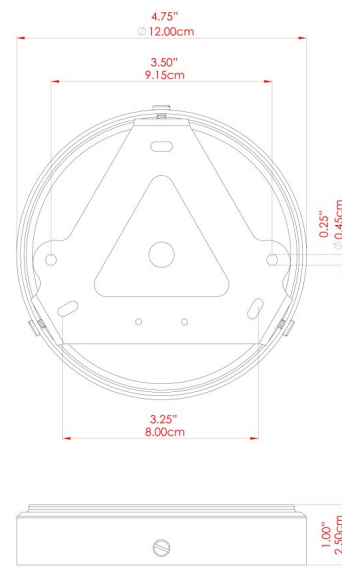

FIXING BRACKET: MLWB17

Product Notes:
1) Bulbs not included. 2) Dimensions do not include bulbs. 3) All products are individually made-to-order and therefore may differ slightly within manufacturing tolerances. 4) Cable / chain can be shortened during installation. Longer cable / chain lengths available on request. 5) Additional colour finishes may be available on request. 6) Refer to our website for a full list of terms and conditions.