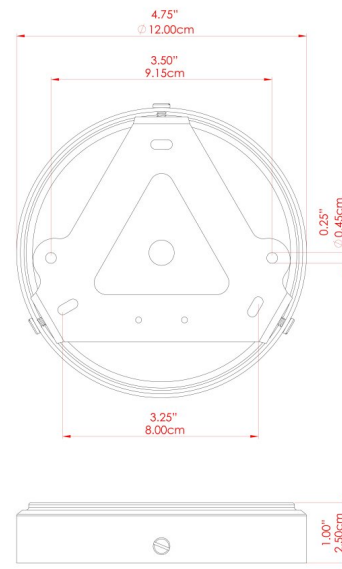

FIXING BRACKET: MLWB17

Product Notes:
1) Bulbs not included. 2) Dimensions do not include bulbs. 3) All products are individually made-to-order and therefore may differ slightly within manufacturing tolerances. 4) Cable / chain can be shortened during installation. Longer cable / chain lengths available on request. 5) Additional colour finishes may be available on request. 6) Refer to our website for a full list of terms and conditions.