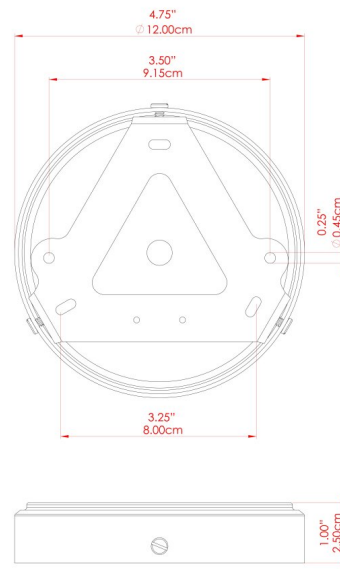

FIXING BRACKET: MLWB17

Product Notes:
1) Bulbs not included. 2) Dimensions do not include bulbs. 3) All products are individually made-to-order and therefore may differ slightly within manufacturing tolerances. 4) Cable / chain can be shortened during installation. Longer cable / chain lengths available on request. 5) Additional colour finishes may be available on request. 6) Refer to our website for a full list of terms and conditions.