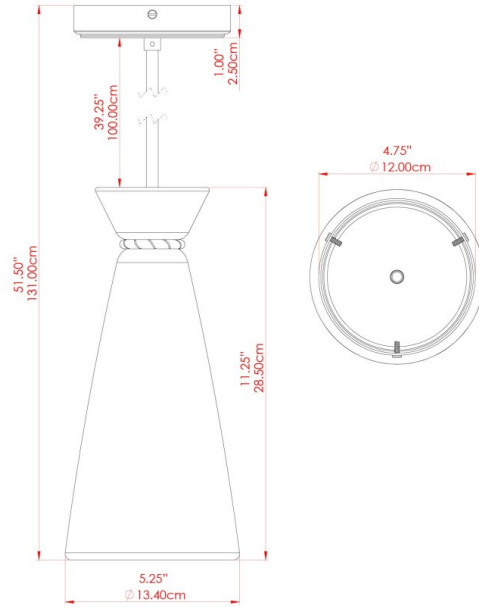

# MLCMP017ANTBRS Antique Brass

MATERIAL	Brass   Ceramic
HEIGHT	30cm
WIDTH   DIAMETER	14cm
LENGTH   PROJECTION	n/a
WEIGHT	1.4 kg
LAMPHOLDER	E27
MAX WATTAGE	40W
VOLTAGE	220/240v
IP RATING	IP20
CLASS PROTECTION	Class I
SHADE	MLCS015
FLEX   BAR   CHAIN LENGTH	100cm
CABLE TYPE	MLCA047   Brown Fabric Braided Cable   2 Core Round

# MLCMP017ANTSLV Antique Silver

MATERIAL	Brass   Ceramic
HEIGHT	30cm
WIDTH   DIAMETER	14cm
LENGTH   PROJECTION	n/a
WEIGHT	1.4 kg
LAMPHOLDER	E27
MAX WATTAGE	40W
VOLTAGE	220/240v
IP RATING	IP20
CLASS PROTECTION	Class I
SHADE	MLCS015
FLEX   BAR   CHAIN LENGTH	100cm
CABLE TYPE	MLCA028   Black Fabric Braided Cable   2 Core Round

# PANDO Ceramic Pendant

MLCMP017POLBRS Polished Brass

MATERIAL	Brass   Ceramic
HEIGHT	30cm
WIDTH   DIAMETER	14cm
LENGTH   PROJECTION	n/a
WEIGHT	1.4 kg
LAMPHOLDER	E27
MAX WATTAGE	40W
VOLTAGE	220/240v
IP RATING	IP20
CLASS PROTECTION	Class I
SHADE	MLCS015
FLEX   BAR   CHAIN LENGTH	100cm
CABLE TYPE	MLCA028   Black Fabric Braided Cable   2 Core Round

# PANDO Ceramic Pendant

MLCMP017SATBRS Satin Brass

MATERIAL	Brass   Ceramic
HEIGHT	30cm
WIDTH   DIAMETER	14cm
LENGTH   PROJECTION	n/a
WEIGHT	1.4 kg
LAMPHOLDER	E27
MAX WATTAGE	40W
VOLTAGE	220/240v
IP RATING	IP20
CLASS PROTECTION	Class I
SHADE	MLCS015
FLEX   BAR   CHAIN LENGTH	100cm
CABLE TYPE	MLCA028   Black Fabric Braided Cable   2 Core Round