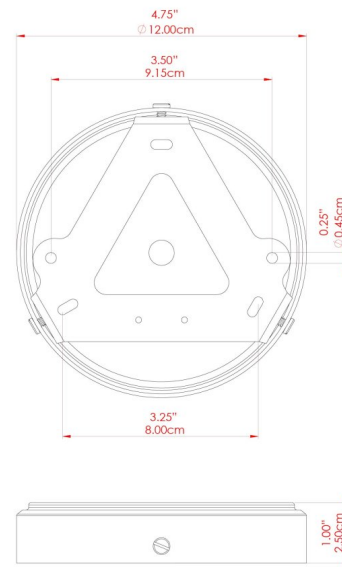

# MLCMP017ANTBRS Antique Brass

MATERIAL	Brass   Ceramic
HEIGHT	30cm
WIDTH   DIAMETER	14cm
LENGTH   PROJECTION	n/a
WEIGHT	1.4 kg
LAMPHOLDER	E27
MAX WATTAGE	40W
VOLTAGE	220/240v
IP RATING	IP20
CLASS PROTECTION	Class I
SHADE	MLCS015
FLEX   BAR   CHAIN LENGTH	100cm
CABLE TYPE	MLCA047   Brown Fabric Braided Cable   2 Core Round

# MLCMP017ANTSLV Antique Silver

MATERIAL	Brass   Ceramic
HEIGHT	30cm
WIDTH   DIAMETER	14cm
LENGTH   PROJECTION	n/a
WEIGHT	1.4 kg
LAMPHOLDER	E27
MAX WATTAGE	40W
VOLTAGE	220/240v
IP RATING	IP20
CLASS PROTECTION	Class I
SHADE	MLCS015
FLEX   BAR   CHAIN LENGTH	100cm
CABLE TYPE	MLCA028   Black Fabric Braided Cable   2 Core Round

# PANDO Ceramic Pendant

MLCMP017POLBRS Polished Brass

MATERIAL	Brass   Ceramic
HEIGHT	30cm
WIDTH   DIAMETER	14cm
LENGTH   PROJECTION	n/a
WEIGHT	1.4 kg
LAMPHOLDER	E27
MAX WATTAGE	40W
VOLTAGE	220/240v
IP RATING	IP20
CLASS PROTECTION	Class I
SHADE	MLCS015
FLEX   BAR   CHAIN LENGTH	100cm
CABLE TYPE	MLCA028   Black Fabric Braided Cable   2 Core Round

# PANDO Ceramic Pendant

MLCMP017SATBRS Satin Brass

MATERIAL	Brass   Ceramic
HEIGHT	30cm
WIDTH   DIAMETER	14cm
LENGTH   PROJECTION	n/a
WEIGHT	1.4 kg
LAMPHOLDER	E27
MAX WATTAGE	40W
VOLTAGE	220/240v
IP RATING	IP20
CLASS PROTECTION	Class I
SHADE	MLCS015
FLEX   BAR   CHAIN LENGTH	100cm
CABLE TYPE	MLCA028   Black Fabric Braided Cable   2 Core Round