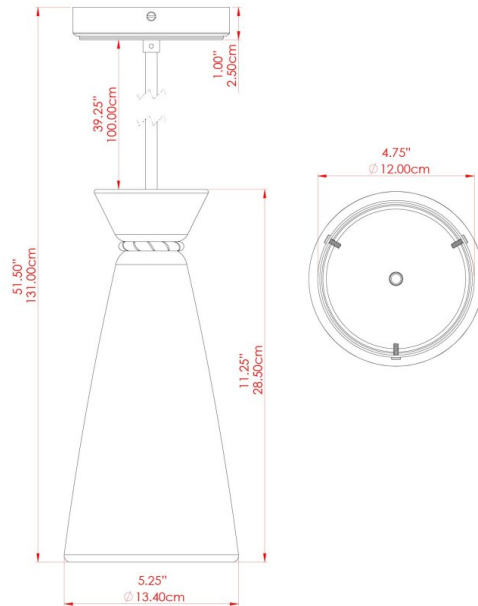

# MLCMP017ANTBRS Antique Brass

MATERIAL	Brass   Ceramic
HEIGHT	30cm
WIDTH   DIAMETER	14cm
LENGTH   PROJECTION	n/a
WEIGHT	1.4 kg
LAMPHOLDER	E27
MAX WATTAGE	40W
VOLTAGE	220/240v
IP RATING	IP20
CLASS PROTECTION	Class I
SHADE	MLCS015
FLEX   BAR   CHAIN LENGTH	100cm
CABLE TYPE	MLCA047   Brown Fabric Braided Cable   2 Core Round

# MLCMP017ANTSLV Antique Silver

MATERIAL	Brass   Ceramic
HEIGHT	30cm
WIDTH   DIAMETER	14cm
LENGTH   PROJECTION	n/a
WEIGHT	1.4 kg
LAMPHOLDER	E27
MAX WATTAGE	40W
VOLTAGE	220/240v
IP RATING	IP20
CLASS PROTECTION	Class I
SHADE	MLCS015
FLEX   BAR   CHAIN LENGTH	100cm
CABLE TYPE	MLCA028   Black Fabric Braided Cable   2 Core Round

# PANDO Ceramic Pendant

MLCMP017POLBRS Polished Brass

MATERIAL	Brass   Ceramic
HEIGHT	30cm
WIDTH   DIAMETER	14cm
LENGTH   PROJECTION	n/a
WEIGHT	1.4 kg
LAMPHOLDER	E27
MAX WATTAGE	40W
VOLTAGE	220/240v
IP RATING	IP20
CLASS PROTECTION	Class I
SHADE	MLCS015
FLEX   BAR   CHAIN LENGTH	100cm
CABLE TYPE	MLCA028   Black Fabric Braided Cable   2 Core Round

# PANDO Ceramic Pendant

MLCMP017SATBRS Satin Brass

MATERIAL	Brass   Ceramic
HEIGHT	30cm
WIDTH   DIAMETER	14cm
LENGTH   PROJECTION	n/a
WEIGHT	1.4 kg
LAMPHOLDER	E27
MAX WATTAGE	40W
VOLTAGE	220/240v
IP RATING	IP20
CLASS PROTECTION	Class I
SHADE	MLCS015
FLEX   BAR   CHAIN LENGTH	100cm
CABLE TYPE	MLCA028   Black Fabric Braided Cable   2 Core Round