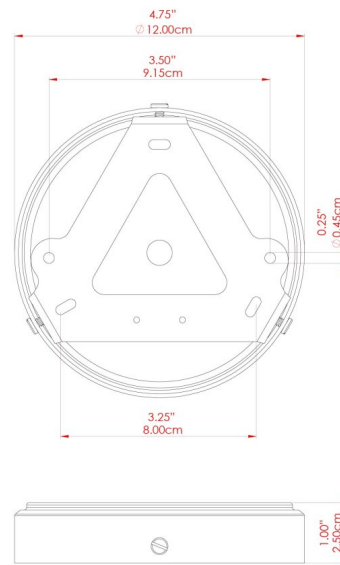

FIXING BRACKET: MLROSE39 | Antique Brass