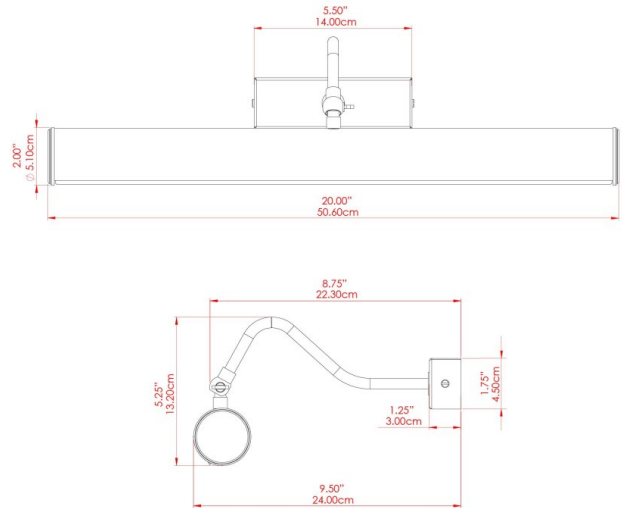

FIXING BRACKET: MLWB06 | Gloss Black

DUBLIN Picture Light

MPL020PCCRM

MATERIAL	Brass
HEIGHT	13cm
WIDTH DIAMETER	50.5cm
LENGTH PROJECTION	20cm
WEIGHT	0.66 kg
LAMPHOLDER	G9
MAX WATTAGE	6.5W
VOLTAGE	220/240v
IP RATING	IP20
CLASS PROTECTION	Class I
SHADE	-
FLEX BAR CHAIN LENGTH	n/a
CABLE TYPE	-

DUBLIN Picture Light

MPL020PCGRN Sage Green

MATERIAL	Brass
HEIGHT	13cm
WIDTH DIAMETER	50.5cm
LENGTH PROJECTION	20cm
WEIGHT	0.66 kg
LAMPHOLDER	G9
MAX WATTAGE	6.5W
VOLTAGE	220/240v
IP RATING	IP20
CLASS PROTECTION	Class I
SHADE	-
FLEX BAR CHAIN LENGTH	n/a
CABLE TYPE	-

FIXING BRACKET: MLWB06 | Sage Green

DUBLIN Picture Light

MPL020PCMAP

MATERIAL	Brass
HEIGHT	13cm
WIDTH DIAMETER	50.5cm
LENGTH PROJECTION	20cm
WEIGHT	0.66 kg
LAMPHOLDER	G9
MAX WATTAGE	6.5W
VOLTAGE	220/240v
IP RATING	IP20
CLASS PROTECTION	Class I
SHADE	-
FLEX BAR CHAIN LENGTH	n/a
CABLE TYPE	-

DUBLIN Picture Light

MPL020PCMHY

MATERIAL	Brass
HEIGHT	13cm
WIDTH DIAMETER	50.5cm
LENGTH PROJECTION	20cm
WEIGHT	0.66 kg
LAMPHOLDER	G9
MAX WATTAGE	6.5W
VOLTAGE	220/240v
IP RATING	IP20
CLASS PROTECTION	Class I
SHADE	-
FLEX BAR CHAIN LENGTH	n/a
CABLE TYPE	-