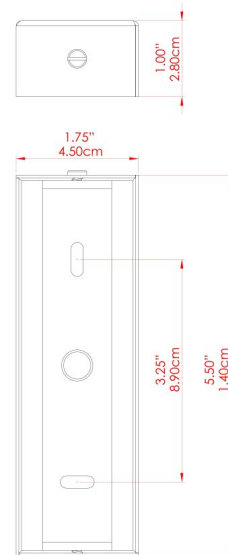

DUBLIN Picture Light

MPL020ANTBRS Antique Brass

MATERIAL	Brass
HEIGHT	13cm
WIDTH DIAMETER	50.5cm
LENGTH PROJECTION	20cm
WEIGHT	0.66 kg
LAMPHOLDER	G9
MAX WATTAGE	6.5W
VOLTAGE	220/240v
IP RATING	IP20
CLASS PROTECTION	Class I
SHADE	-
FLEX BAR CHAIN LENGTH	n/a
CABLE TYPE	-

DUBLIN Picture Light

MPL020ANTSLV Antique Silver

MATERIAL	Brass
HEIGHT	13cm
WIDTH DIAMETER	50.5cm
LENGTH PROJECTION	20cm
WEIGHT	0.66 kg
LAMPHOLDER	G9
MAX WATTAGE	6.5W
VOLTAGE	220/240v
IP RATING	IP20
CLASS PROTECTION	Class I
SHADE	-
FLEX BAR CHAIN LENGTH	n/a
CABLE TYPE	-

FIXING BRACKET: MLWB06 | Antique Silver

DUBLIN Picture Light

MPL020PCBLK Black

MATERIAL	Brass
HEIGHT	13cm
WIDTH DIAMETER	50.5cm
LENGTH PROJECTION	20cm
WEIGHT	0.66 kg
LAMPHOLDER	G9
MAX WATTAGE	6.5W
VOLTAGE	220/240v
IP RATING	IP20
CLASS PROTECTION	Class I
SHADE	-
FLEX BAR CHAIN LENGTH	n/a
CABLE TYPE	-

FIXING BRACKET: MLWB06 | Gloss Black

DUBLIN Picture Light

MPL020PCCRM

MATERIAL	Brass
HEIGHT	13cm
WIDTH DIAMETER	50.5cm
LENGTH PROJECTION	20cm
WEIGHT	0.66 kg
LAMPHOLDER	G9
MAX WATTAGE	6.5W
VOLTAGE	220/240v
IP RATING	IP20
CLASS PROTECTION	Class I
SHADE	-
FLEX BAR CHAIN LENGTH	n/a
CABLE TYPE	-