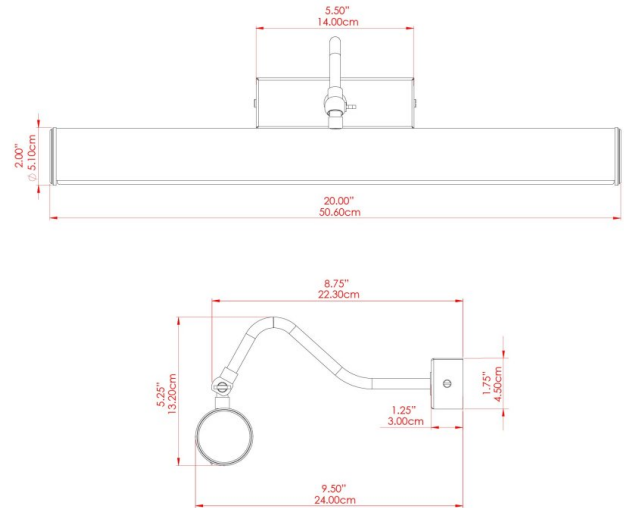

DUBLIN Picture Light

MPL020ANTBRS Antique Brass

MATERIAL	Brass
HEIGHT	13cm
WIDTH DIAMETER	50.5cm
LENGTH PROJECTION	20cm
WEIGHT	0.66 kg
LAMPHOLDER	G9
MAX WATTAGE	6.5W
VOLTAGE	220/240v
IP RATING	IP20
CLASS PROTECTION	Class I
SHADE	-
FLEX BAR CHAIN LENGTH	n/a
CABLE TYPE	-

DUBLIN Picture Light

MPL020ANTSLV Antique Silver

MATERIAL	Brass
HEIGHT	13cm
WIDTH DIAMETER	50.5cm
LENGTH PROJECTION	20cm
WEIGHT	0.66 kg
LAMPHOLDER	G9
MAX WATTAGE	6.5W
VOLTAGE	220/240v
IP RATING	IP20
CLASS PROTECTION	Class I
SHADE	-
FLEX BAR CHAIN LENGTH	n/a
CABLE TYPE	-

FIXING BRACKET: MLWB06 | Gloss Black

DUBLIN Picture Light

MPL020PCCRM

MATERIAL	Brass
HEIGHT	13cm
WIDTH DIAMETER	50.5cm
LENGTH PROJECTION	20cm
WEIGHT	0.66 kg
LAMPHOLDER	G9
MAX WATTAGE	6.5W
VOLTAGE	220/240v
IP RATING	IP20
CLASS PROTECTION	Class I
SHADE	-
FLEX BAR CHAIN LENGTH	n/a
CABLE TYPE	-

DUBLIN Picture Light

MPL020PCGRN Sage Green

MATERIAL	Brass
HEIGHT	13cm
WIDTH DIAMETER	50.5cm
LENGTH PROJECTION	20cm
WEIGHT	0.66 kg
LAMPHOLDER	G9
MAX WATTAGE	6.5W
VOLTAGE	220/240v
IP RATING	IP20
CLASS PROTECTION	Class I
SHADE	-
FLEX BAR CHAIN LENGTH	n/a
CABLE TYPE	-