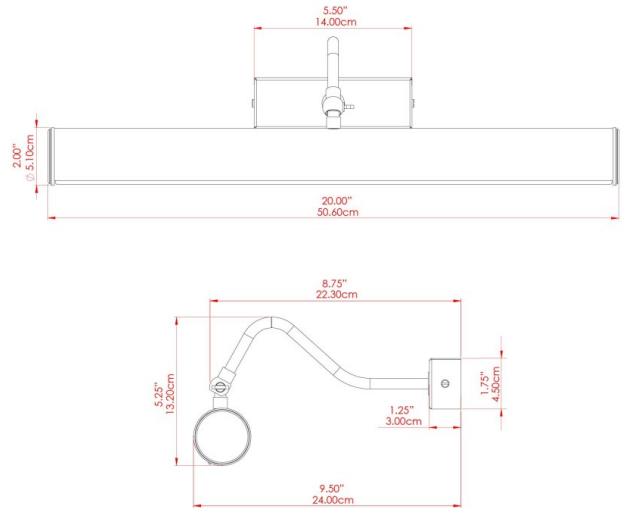

DUBLIN Picture Light

MPL020PCORG Orange

MATERIAL	Brass
HEIGHT	13cm
WIDTH DIAMETER	50.5cm
LENGTH PROJECTION	20cm
WEIGHT	0.66 kg
LAMPHOLDER	G9
MAX WATTAGE	6.5W
VOLTAGE	220/240v
IP RATING	IP20
CLASS PROTECTION	Class I
SHADE	-
FLEX BAR CHAIN LENGTH	n/a
CABLE TYPE	-

DUBLIN Picture Light

MPL020PCRED Red

MATERIAL	Brass
HEIGHT	13cm
WIDTH DIAMETER	50.5cm
LENGTH PROJECTION	20cm
WEIGHT	0.66 kg
LAMPHOLDER	G9
MAX WATTAGE	6.5W
VOLTAGE	220/240v
IP RATING	IP20
CLASS PROTECTION	Class I
SHADE	-
FLEX BAR CHAIN LENGTH	n/a
CABLE TYPE	-

DUBLIN Picture Light

MPL020POLBRS Polished Brass

MATERIAL	Brass
HEIGHT	13cm
WIDTH DIAMETER	50.5cm
LENGTH PROJECTION	20cm
WEIGHT	0.66 kg
LAMPHOLDER	G9
MAX WATTAGE	6.5W
VOLTAGE	220/240v
IP RATING	IP20
CLASS PROTECTION	Class I
SHADE	-
FLEX BAR CHAIN LENGTH	n/a
CABLE TYPE	-

FIXING BRACKET: MLWB06 | Polished Brass

DUBLIN Picture Light

MPL020SATBRS Satin Brass

MATERIAL	Brass
HEIGHT	13cm
WIDTH DIAMETER	50.5cm
LENGTH PROJECTION	20cm
WEIGHT	0.66 kg
LAMPHOLDER	G9
MAX WATTAGE	6.5W
VOLTAGE	220/240v
IP RATING	IP20
CLASS PROTECTION	Class I
SHADE	-
FLEX BAR CHAIN LENGTH	n/a
CABLE TYPE	-