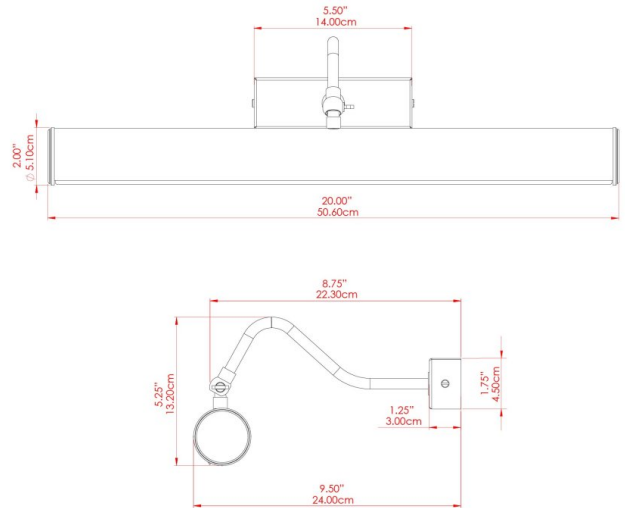

DUBLIN Picture Light

MPL020ANTBRS Antique Brass

MATERIAL	Brass
HEIGHT	13cm
WIDTH DIAMETER	50.5cm
LENGTH PROJECTION	20cm
WEIGHT	0.66 kg
LAMPHOLDER	G9
MAX WATTAGE	6.5W
VOLTAGE	220/240v
IP RATING	IP20
CLASS PROTECTION	Class I
SHADE	-
FLEX BAR CHAIN LENGTH	n/a
CABLE TYPE	-

DUBLIN Picture Light

MPL020ANTSLV Antique Silver

MATERIAL	Brass
HEIGHT	13cm
WIDTH DIAMETER	50.5cm
LENGTH PROJECTION	20cm
WEIGHT	0.66 kg
LAMPHOLDER	G9
MAX WATTAGE	6.5W
VOLTAGE	220/240v
IP RATING	IP20
CLASS PROTECTION	Class I
SHADE	-
FLEX BAR CHAIN LENGTH	n/a
CABLE TYPE	-

FIXING BRACKET: MLWB06 | Antique Silver

DUBLIN Picture Light

MPL020PCBLK Black

MATERIAL	Brass
HEIGHT	13cm
WIDTH DIAMETER	50.5cm
LENGTH PROJECTION	20cm
WEIGHT	0.66 kg
LAMPHOLDER	G9
MAX WATTAGE	6.5W
VOLTAGE	220/240v
IP RATING	IP20
CLASS PROTECTION	Class I
SHADE	-
FLEX BAR CHAIN LENGTH	n/a
CABLE TYPE	-

FIXING BRACKET: MLWB06 | Gloss Black

DUBLIN Picture Light

MPL020PCCRM

MATERIAL	Brass
HEIGHT	13cm
WIDTH DIAMETER	50.5cm
LENGTH PROJECTION	20cm
WEIGHT	0.66 kg
LAMPHOLDER	G9
MAX WATTAGE	6.5W
VOLTAGE	220/240v
IP RATING	IP20
CLASS PROTECTION	Class I
SHADE	-
FLEX BAR CHAIN LENGTH	n/a
CABLE TYPE	-