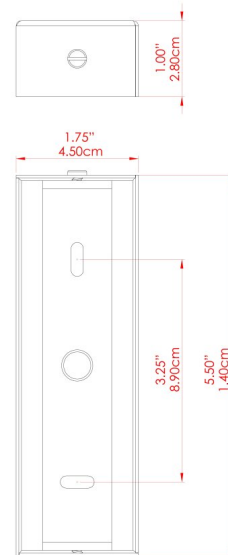

FIXING BRACKET: MLWB06 | Racing Green

WWW.MULLANLIGHTING.COM

Product Notes:

1) Bulbs not included. 2) Dimensions do not include bulbs. 3) All products are individually made-to-order and therefore may differ slightly within manufacturing tolerances. 4) Cable / chain can be shortened during installation. Longer cable / chain lengths available on request. 5) Additional colour finishes may be available on request. 6) Refer to our website for a full list of terms and conditions.