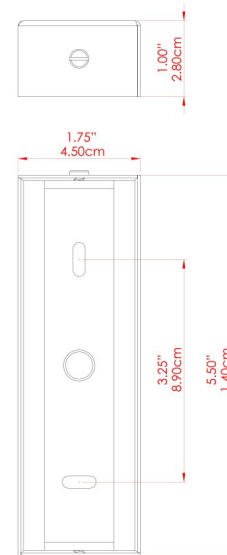

MATERIAL	Brass
HEIGHT	13cm
WIDTH | DIAMETER	50.5cm
LENGTH | PROJECTION	20cm
WEIGHT	0.66 kg
LAMPHOLDER	G9
MAX WATTAGE	6.5W
VOLTAGE	220/240v
IP RATING	IP20
CLASS PROTECTION	Class I
SHADE	-
FLEX | BAR | CHAIN LENGTH	n/a
CABLE TYPE	- |

FIXING BRACKET: MLWB06 | Matt Vanilla Cream