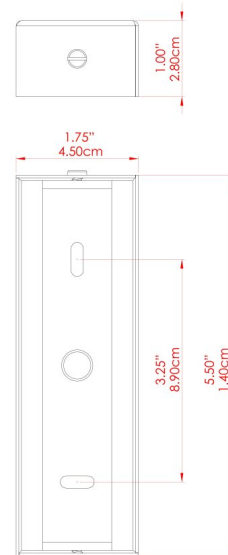

FIXING BRACKET: MLWB06 | Matt Honey Yellow