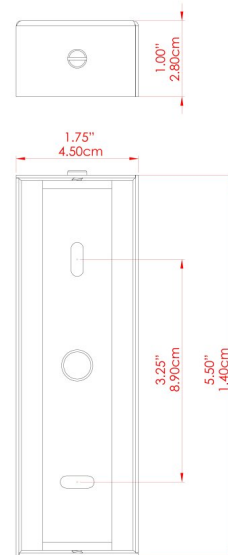

FIXING BRACKET: MLWB06 | Orange

WWW.MULLANLIGHTING.COM

Product Notes:

1) Bulbs not included. 2) Dimensions do not include bulbs. 3) All products are individually made-to-order and therefore may differ slightly within manufacturing tolerances. 4) Cable / chain can be shortened during installation. Longer cable / chain lengths available on request. 5) Additional colour finishes may be available on request. 6) Refer to our website for a full list of terms and conditions.