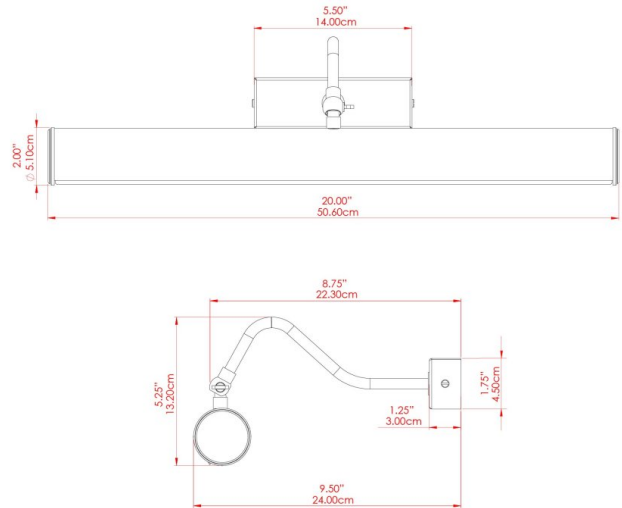

DUBLIN Picture Light

MPL020ANTSLV Antique Silver

MATERIAL	Brass
HEIGHT	13cm
WIDTH DIAMETER	50.5cm
LENGTH PROJECTION	20cm
WEIGHT	0.66 kg
LAMPHOLDER	G9
MAX WATTAGE	6.5W
VOLTAGE	220/240v
IP RATING	IP20
CLASS PROTECTION	Class I
SHADE	-
FLEX BAR CHAIN LENGTH	n/a
CABLE TYPE	-

FIXING BRACKET: MLWB06 | Antique Silver

DUBLIN Picture Light

MPL020PCBLK Black

MATERIAL	Brass
HEIGHT	13cm
WIDTH DIAMETER	50.5cm
LENGTH PROJECTION	20cm
WEIGHT	0.66 kg
LAMPHOLDER	G9
MAX WATTAGE	6.5W
VOLTAGE	220/240v
IP RATING	IP20
CLASS PROTECTION	Class I
SHADE	-
FLEX BAR CHAIN LENGTH	n/a
CABLE TYPE	-

FIXING BRACKET: MLWB06 | Gloss Black

DUBLIN Picture Light

MPL020PCCRM

MATERIAL	Brass
HEIGHT	13cm
WIDTH DIAMETER	50.5cm
LENGTH PROJECTION	20cm
WEIGHT	0.66 kg
LAMPHOLDER	G9
MAX WATTAGE	6.5W
VOLTAGE	220/240v
IP RATING	IP20
CLASS PROTECTION	Class I
SHADE	-
FLEX BAR CHAIN LENGTH	n/a
CABLE TYPE	-

DUBLIN Picture Light

MPL020PCGRN Sage Green

MATERIAL	Brass
HEIGHT	13cm
WIDTH DIAMETER	50.5cm
LENGTH PROJECTION	20cm
WEIGHT	0.66 kg
LAMPHOLDER	G9
MAX WATTAGE	6.5W
VOLTAGE	220/240v
IP RATING	IP20
CLASS PROTECTION	Class I
SHADE	-
FLEX BAR CHAIN LENGTH	n/a
CABLE TYPE	-