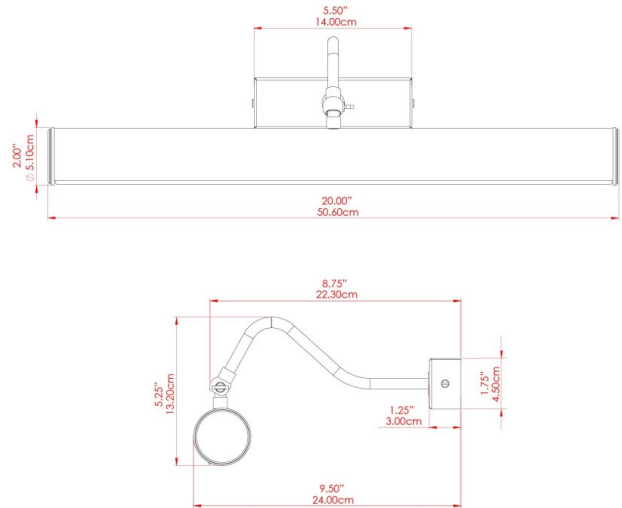

DUBLIN Picture Light

MPL020PCMHY

MATERIAL	Brass
HEIGHT	13cm
WIDTH DIAMETER	50.5cm
LENGTH PROJECTION	20cm
WEIGHT	0.66 kg
LAMPHOLDER	G9
MAX WATTAGE	6.5W
VOLTAGE	220/240v
IP RATING	IP20
CLASS PROTECTION	Class I
SHADE	-
FLEX BAR CHAIN LENGTH	n/a
CABLE TYPE	-

FIXING BRACKET: MLWB06 | Matt Honey Yellow

DUBLIN Picture Light

MPL020PCMMT

MATERIAL	Brass
HEIGHT	13cm
WIDTH DIAMETER	50.5cm
LENGTH PROJECTION	20cm
WEIGHT	0.66 kg
LAMPHOLDER	G9
MAX WATTAGE	6.5W
VOLTAGE	220/240v
IP RATING	IP20
CLASS PROTECTION	Class I
SHADE	-
FLEX BAR CHAIN LENGTH	n/a
CABLE TYPE	-

DUBLIN Picture Light

MPL020PCMSB

MATERIAL	Brass
HEIGHT	13cm
WIDTH DIAMETER	50.5cm
LENGTH PROJECTION	20cm
WEIGHT	0.66 kg
LAMPHOLDER	G9
MAX WATTAGE	6.5W
VOLTAGE	220/240v
IP RATING	IP20
CLASS PROTECTION	Class I
SHADE	-
FLEX BAR CHAIN LENGTH	n/a
CABLE TYPE	-

DUBLIN Picture Light

MPL020PCORG Orange

MATERIAL	Brass
HEIGHT	13cm
WIDTH DIAMETER	50.5cm
LENGTH PROJECTION	20cm
WEIGHT	0.66 kg
LAMPHOLDER	G9
MAX WATTAGE	6.5W
VOLTAGE	220/240v
IP RATING	IP20
CLASS PROTECTION	Class I
SHADE	-
FLEX BAR CHAIN LENGTH	n/a
CABLE TYPE	-