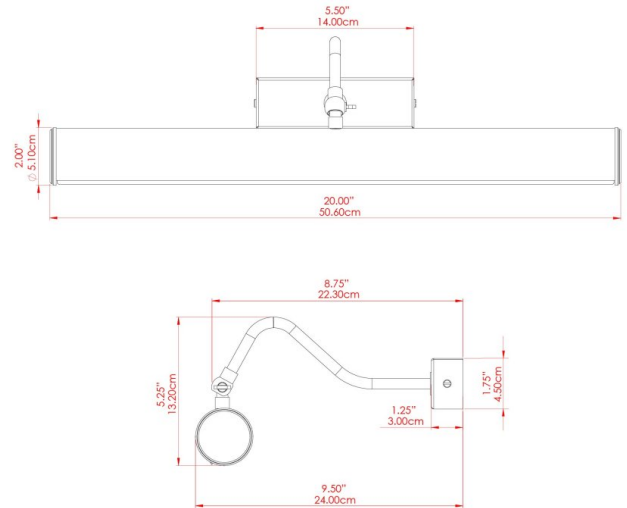

DUBLIN Picture Light

MPL020PCRED Red