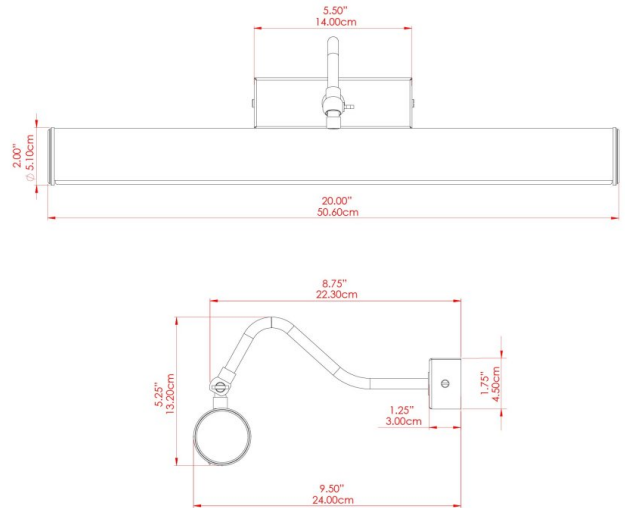

DUBLIN Picture Light

MPL020PCGRN Sage Green

MATERIAL	Brass
HEIGHT	13cm
WIDTH DIAMETER	50.5cm
LENGTH PROJECTION	20cm
WEIGHT	0.66 kg
LAMPHOLDER	G9
MAX WATTAGE	6.5W
VOLTAGE	220/240v
IP RATING	IP20
CLASS PROTECTION	Class I
SHADE	-
FLEX BAR CHAIN LENGTH	n/a
CABLE TYPE	-

FIXING BRACKET: MLWB06 | Sage Green

DUBLIN Picture Light

MPL020PCMAP

MATERIAL	Brass
HEIGHT	13cm
WIDTH DIAMETER	50.5cm
LENGTH PROJECTION	20cm
WEIGHT	0.66 kg
LAMPHOLDER	G9
MAX WATTAGE	6.5W
VOLTAGE	220/240v
IP RATING	IP20
CLASS PROTECTION	Class I
SHADE	-
FLEX BAR CHAIN LENGTH	n/a
CABLE TYPE	-

DUBLIN Picture Light

MPL020PCMBK Matt Black

MATERIAL	Brass
HEIGHT	13cm
WIDTH DIAMETER	50.5cm
LENGTH PROJECTION	20cm
WEIGHT	0.66 kg
LAMPHOLDER	G9
MAX WATTAGE	6.5W
VOLTAGE	220/240v
IP RATING	IP20
CLASS PROTECTION	Class I
SHADE	-
FLEX BAR CHAIN LENGTH	n/a
CABLE TYPE	-

DUBLIN Picture Light

MPL020PCMHY

MATERIAL	Brass
HEIGHT	13cm
WIDTH DIAMETER	50.5cm
LENGTH PROJECTION	20cm
WEIGHT	0.66 kg
LAMPHOLDER	G9
MAX WATTAGE	6.5W
VOLTAGE	220/240v
IP RATING	IP20
CLASS PROTECTION	Class I
SHADE	-
FLEX BAR CHAIN LENGTH	n/a
CABLE TYPE	-