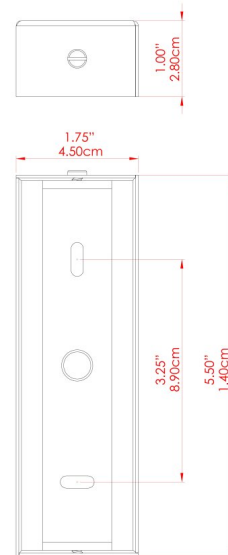

DUBLIN Picture Light

MPL020ANTBRS Antique Brass

MATERIAL	Brass
HEIGHT	13cm
WIDTH DIAMETER	50.5cm
LENGTH PROJECTION	20cm
WEIGHT	0.66 kg
LAMPHOLDER	G9
MAX WATTAGE	6.5W
VOLTAGE	220/240v
IP RATING	IP20
CLASS PROTECTION	Class I
SHADE	-
FLEX BAR CHAIN LENGTH	n/a
CABLE TYPE	-

DUBLIN Picture Light

MPL020ANTSLV Antique Silver

MATERIAL	Brass
HEIGHT	13cm
WIDTH DIAMETER	50.5cm
LENGTH PROJECTION	20cm
WEIGHT	0.66 kg
LAMPHOLDER	G9
MAX WATTAGE	6.5W
VOLTAGE	220/240v
IP RATING	IP20
CLASS PROTECTION	Class I
SHADE	-
FLEX BAR CHAIN LENGTH	n/a
CABLE TYPE	-

FIXING BRACKET: MLWB06 | Antique Silver

DUBLIN Picture Light

MPL020PCBLK Black

MATERIAL	Brass
HEIGHT	13cm
WIDTH DIAMETER	50.5cm
LENGTH PROJECTION	20cm
WEIGHT	0.66 kg
LAMPHOLDER	G9
MAX WATTAGE	6.5W
VOLTAGE	220/240v
IP RATING	IP20
CLASS PROTECTION	Class I
SHADE	-
FLEX BAR CHAIN LENGTH	n/a
CABLE TYPE	-

DUBLIN Picture Light

MPL020PCGRN Sage Green

MATERIAL	Brass
HEIGHT	13cm
WIDTH DIAMETER	50.5cm
LENGTH PROJECTION	20cm
WEIGHT	0.66 kg
LAMPHOLDER	G9
MAX WATTAGE	6.5W
VOLTAGE	220/240v
IP RATING	IP20
CLASS PROTECTION	Class I
SHADE	-
FLEX BAR CHAIN LENGTH	n/a
CABLE TYPE	-