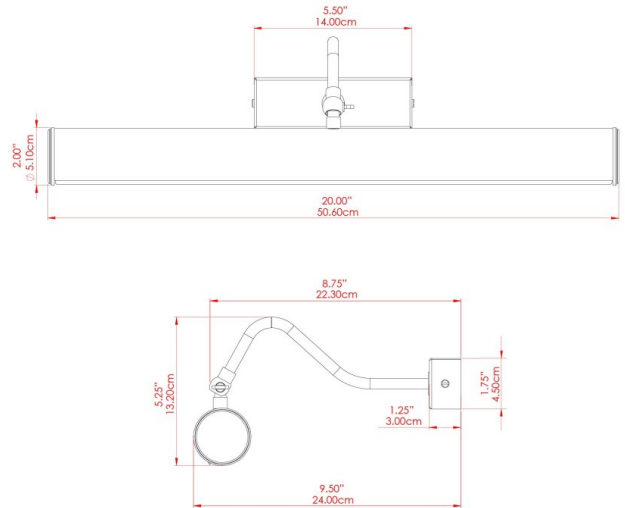

DUBLIN Picture Light

MPL020PCORG Orange

MATERIAL	Brass
HEIGHT	13cm
WIDTH | DIAMETER	50.5cm
LENGTH | PROJECTION	20cm
WEIGHT	0.66 kg
LAMPHOLDER	G9
MAX WATTAGE	6.5W
VOLTAGE	220/240v
IP RATING	IP20
CLASS PROTECTION	Class I
SHADE	-
FLEX | BAR | CHAIN LENGTH	n/a
CABLE TYPE	- |