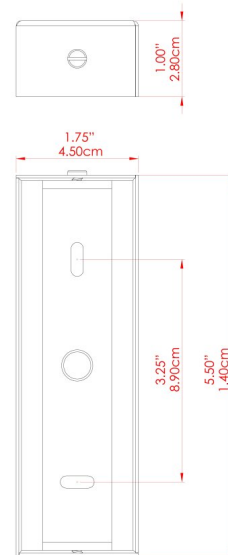

MATERIAL	Brass
HEIGHT	13cm
WIDTH | DIAMETER	50.5cm
LENGTH | PROJECTION	20cm
WEIGHT	0.66 kg
LAMPHOLDER	G9
MAX WATTAGE	6.5W
VOLTAGE	220/240v
IP RATING	IP20
CLASS PROTECTION	Class I
SHADE	-
FLEX | BAR | CHAIN LENGTH	n/a
CABLE TYPE	- |

FIXING BRACKET: MLWB06 | Matt Mint Turquoise