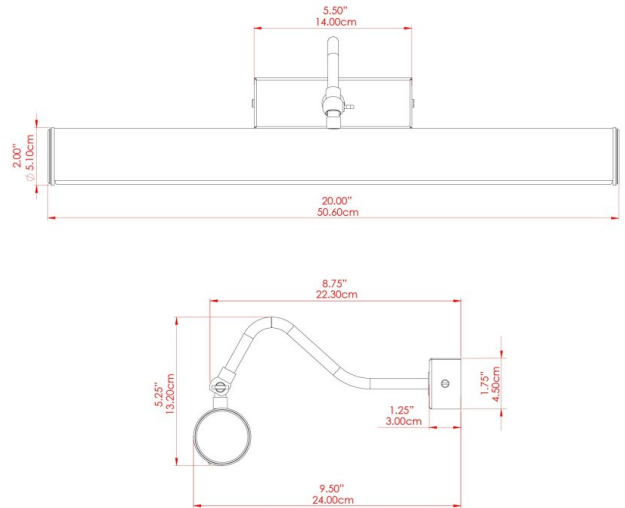

DUBLIN Picture Light

MPL020PCMBK Matt Black

MATERIAL	Brass
HEIGHT	13cm
WIDTH DIAMETER	50.5cm
LENGTH PROJECTION	20cm
WEIGHT	0.66 kg
LAMPHOLDER	G9
MAX WATTAGE	6.5W
VOLTAGE	220/240v
IP RATING	IP20
CLASS PROTECTION	Class I
SHADE	-
FLEX BAR CHAIN LENGTH	n/a
CABLE TYPE	-

DUBLIN Picture Light

MPL020PCMHY

MATERIAL	Brass
HEIGHT	13cm
WIDTH DIAMETER	50.5cm
LENGTH PROJECTION	20cm
WEIGHT	0.66 kg
LAMPHOLDER	G9
MAX WATTAGE	6.5W
VOLTAGE	220/240v
IP RATING	IP20
CLASS PROTECTION	Class I
SHADE	-
FLEX BAR CHAIN LENGTH	n/a
CABLE TYPE	-

FIXING BRACKET: MLWB06 | Matt Honey Yellow

DUBLIN Picture Light

MPL020PCMMT

MATERIAL	Brass
HEIGHT	13cm
WIDTH DIAMETER	50.5cm
LENGTH PROJECTION	20cm
WEIGHT	0.66 kg
LAMPHOLDER	G9
MAX WATTAGE	6.5W
VOLTAGE	220/240v
IP RATING	IP20
CLASS PROTECTION	Class I
SHADE	-
FLEX BAR CHAIN LENGTH	n/a
CABLE TYPE	-

DUBLIN Picture Light

MPL020PCMSB

MATERIAL	Brass
HEIGHT	13cm
WIDTH DIAMETER	50.5cm
LENGTH PROJECTION	20cm
WEIGHT	0.66 kg
LAMPHOLDER	G9
MAX WATTAGE	6.5W
VOLTAGE	220/240v
IP RATING	IP20
CLASS PROTECTION	Class I
SHADE	-
FLEX BAR CHAIN LENGTH	n/a
CABLE TYPE	-