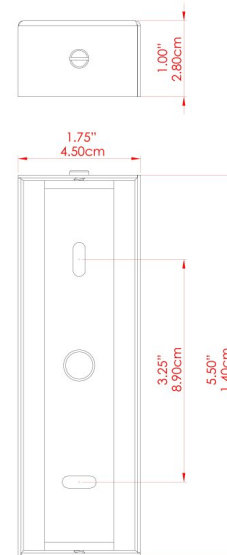

FIXING BRACKET: MLWB06 | Antique Brass

WWW.MULLANLIGHTING.COM

Product Notes:

1) Bulbs not included. 2) Dimensions do not include bulbs. 3) All products are individually made-to-order and therefore may differ slightly within manufacturing tolerances. 4) Cable / chain can be shortened during installation. Longer cable / chain lengths available on request. 5) Additional colour finishes may be available on request. 6) Refer to our website for a full list of terms and conditions.