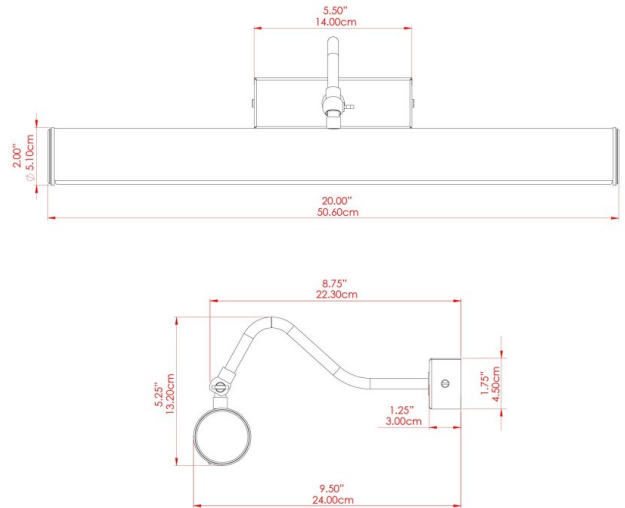

FIXING BRACKET: MLWB06 | Gloss Black

DUBLIN Picture Light

MPL020PCCRM

MATERIAL	Brass
HEIGHT	13cm
WIDTH DIAMETER	50.5cm
LENGTH PROJECTION	20cm
WEIGHT	0.66 kg
LAMPHOLDER	G9
MAX WATTAGE	6.5W
VOLTAGE	220/240v
IP RATING	IP20
CLASS PROTECTION	Class I
SHADE	-
FLEX BAR CHAIN LENGTH	n/a
CABLE TYPE	-

DUBLIN Picture Light

MPL020PCGRN Sage Green

MATERIAL	Brass
HEIGHT	13cm
WIDTH DIAMETER	50.5cm
LENGTH PROJECTION	20cm
WEIGHT	0.66 kg
LAMPHOLDER	G9
MAX WATTAGE	6.5W
VOLTAGE	220/240v
IP RATING	IP20
CLASS PROTECTION	Class I
SHADE	-
FLEX BAR CHAIN LENGTH	n/a
CABLE TYPE	-

FIXING BRACKET: MLWB06 | Sage Green

DUBLIN Picture Light

MPL020PCMAP

MATERIAL	Brass
HEIGHT	13cm
WIDTH DIAMETER	50.5cm
LENGTH PROJECTION	20cm
WEIGHT	0.66 kg
LAMPHOLDER	G9
MAX WATTAGE	6.5W
VOLTAGE	220/240v
IP RATING	IP20
CLASS PROTECTION	Class I
SHADE	-
FLEX BAR CHAIN LENGTH	n/a
CABLE TYPE	-

DUBLIN Picture Light

MPL020PCMBK Matt Black

MATERIAL	Brass
HEIGHT	13cm
WIDTH DIAMETER	50.5cm
LENGTH PROJECTION	20cm
WEIGHT	0.66 kg
LAMPHOLDER	G9
MAX WATTAGE	6.5W
VOLTAGE	220/240v
IP RATING	IP20
CLASS PROTECTION	Class I
SHADE	-
FLEX BAR CHAIN LENGTH	n/a
CABLE TYPE	-