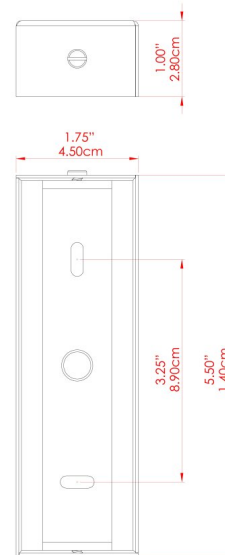

FIXING BRACKET: MLWB06 | Satin Brass

WWW.MULLANLIGHTING.COM

Product Notes:

1) Bulbs not included. 2) Dimensions do not include bulbs. 3) All products are individually made-to-order and therefore may differ slightly within manufacturing tolerances. 4) Cable / chain can be shortened during installation. Longer cable / chain lengths available on request. 5) Additional colour finishes may be available on request. 6) Refer to our website for a full list of terms and conditions.