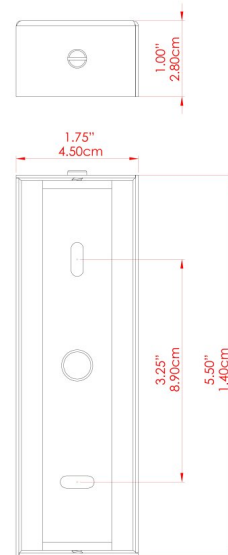

MATERIAL	Brass
HEIGHT	13cm
WIDTH | DIAMETER	50.5cm
LENGTH | PROJECTION	20cm
WEIGHT	0.66 kg
LAMPHOLDER	G9
MAX WATTAGE	6.5W
VOLTAGE	220/240v
IP RATING	IP20
CLASS PROTECTION	Class I
SHADE	-
FLEX | BAR | CHAIN LENGTH	n/a
CABLE TYPE	- |

FIXING BRACKET: MLWB06 | Matte Black