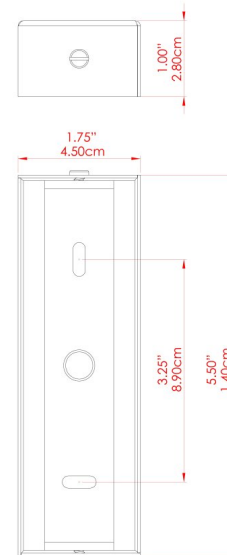

MATERIAL	Brass
HEIGHT	13cm
WIDTH | DIAMETER	50.5cm
LENGTH | PROJECTION	20cm
WEIGHT	0.66 kg
LAMPHOLDER	G9
MAX WATTAGE	6.5W
VOLTAGE	220/240v
IP RATING	IP20
CLASS PROTECTION	Class I
SHADE	-
FLEX | BAR | CHAIN LENGTH	n/a
CABLE TYPE	- |

FIXING BRACKET: MLWB06 | Red