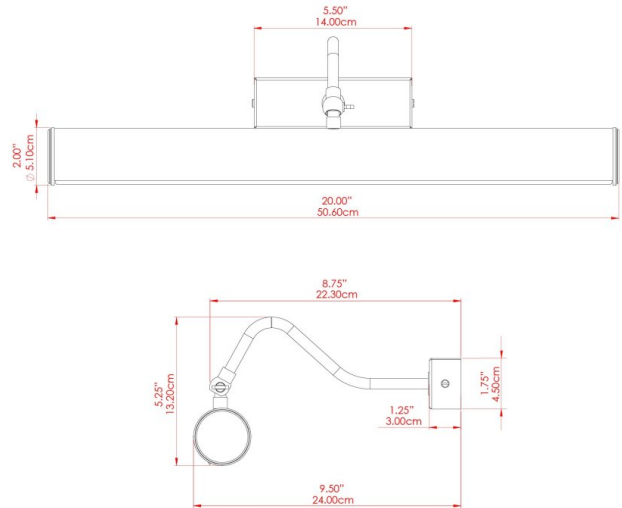

DUBLIN Picture Light

MPL020ANTBRS Antique Brass

MATERIAL	Brass
HEIGHT	13cm
WIDTH DIAMETER	50.5cm
LENGTH PROJECTION	20cm
WEIGHT	0.66 kg
LAMPHOLDER	G9
MAX WATTAGE	6.5W
VOLTAGE	220/240v
IP RATING	IP20
CLASS PROTECTION	Class I
SHADE	-
FLEX BAR CHAIN LENGTH	n/a
CABLE TYPE	-

DUBLIN Picture Light

MPL020ANTSLV Antique Silver

MATERIAL	Brass
HEIGHT	13cm
WIDTH DIAMETER	50.5cm
LENGTH PROJECTION	20cm
WEIGHT	0.66 kg
LAMPHOLDER	G9
MAX WATTAGE	6.5W
VOLTAGE	220/240v
IP RATING	IP20
CLASS PROTECTION	Class I
SHADE	-
FLEX BAR CHAIN LENGTH	n/a
CABLE TYPE	-

FIXING BRACKET: MLWB06 | Antique Silver

DUBLIN Picture Light

MPL020PCBLK Black

MATERIAL	Brass
HEIGHT	13cm
WIDTH DIAMETER	50.5cm
LENGTH PROJECTION	20cm
WEIGHT	0.66 kg
LAMPHOLDER	G9
MAX WATTAGE	6.5W
VOLTAGE	220/240v
IP RATING	IP20
CLASS PROTECTION	Class I
SHADE	-
FLEX BAR CHAIN LENGTH	n/a
CABLE TYPE	-

FIXING BRACKET: MLWB06 | Gloss Black

DUBLIN Picture Light

MPL020PCCRM

MATERIAL	Brass
HEIGHT	13cm
WIDTH DIAMETER	50.5cm
LENGTH PROJECTION	20cm
WEIGHT	0.66 kg
LAMPHOLDER	G9
MAX WATTAGE	6.5W
VOLTAGE	220/240v
IP RATING	IP20
CLASS PROTECTION	Class I
SHADE	-
FLEX BAR CHAIN LENGTH	n/a
CABLE TYPE	-