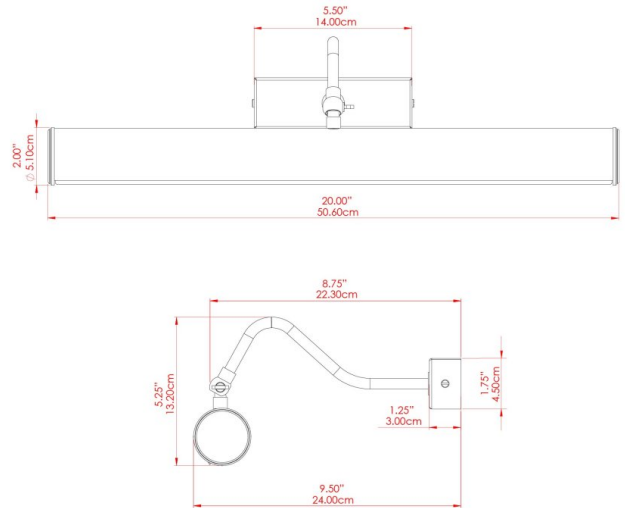

DUBLIN Picture Light

MPL020PCORG Orange

MATERIAL	Brass
HEIGHT	13cm
WIDTH DIAMETER	50.5cm
LENGTH PROJECTION	20cm
WEIGHT	0.66 kg
LAMPHOLDER	G9
MAX WATTAGE	6.5W
VOLTAGE	220/240v
IP RATING	IP20
CLASS PROTECTION	Class I
SHADE	-
FLEX BAR CHAIN LENGTH	n/a
CABLE TYPE	-

DUBLIN Picture Light

MPL020PCRED Red

MATERIAL	Brass
HEIGHT	13cm
WIDTH DIAMETER	50.5cm
LENGTH PROJECTION	20cm
WEIGHT	0.66 kg
LAMPHOLDER	G9
MAX WATTAGE	6.5W
VOLTAGE	220/240v
IP RATING	IP20
CLASS PROTECTION	Class I
SHADE	-
FLEX BAR CHAIN LENGTH	n/a
CABLE TYPE	-

FIXING BRACKET: MLWB06 | Red

DUBLIN Picture Light

MPL020PCRGR Racing Green

MATERIAL	Brass
HEIGHT	13cm
WIDTH DIAMETER	50.5cm
LENGTH PROJECTION	20cm
WEIGHT	0.66 kg
LAMPHOLDER	G9
MAX WATTAGE	6.5W
VOLTAGE	220/240v
IP RATING	IP20
CLASS PROTECTION	Class I
SHADE	-
FLEX BAR CHAIN LENGTH	n/a
CABLE TYPE	-

DUBLIN Picture Light

MPL020POLBRS Polished Brass

MATERIAL	Brass
HEIGHT	13cm
WIDTH DIAMETER	50.5cm
LENGTH PROJECTION	20cm
WEIGHT	0.66 kg
LAMPHOLDER	G9
MAX WATTAGE	6.5W
VOLTAGE	220/240v
IP RATING	IP20
CLASS PROTECTION	Class I
SHADE	-
FLEX BAR CHAIN LENGTH	n/a
CABLE TYPE	-