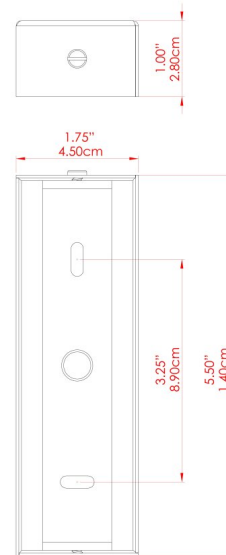

MATERIAL	Brass
HEIGHT	13cm
WIDTH | DIAMETER	50.5cm
LENGTH | PROJECTION	20cm
WEIGHT	0.66 kg
LAMPHOLDER	G9
MAX WATTAGE	6.5W
VOLTAGE	220/240v
IP RATING	IP20
CLASS PROTECTION	Class I
SHADE	-
FLEX | BAR | CHAIN LENGTH	n/a
CABLE TYPE	- |

FIXING BRACKET: MLWB06 | Matt Antique Pink