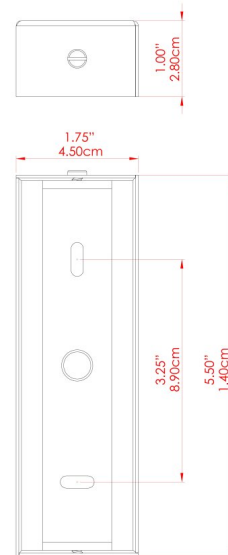

FIXING BRACKET: MLWB06 | Polished Brass