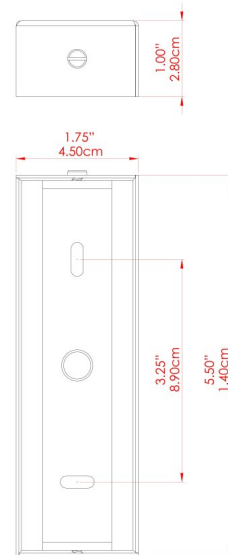

FIXING BRACKET: MLWB06 | Sage Green