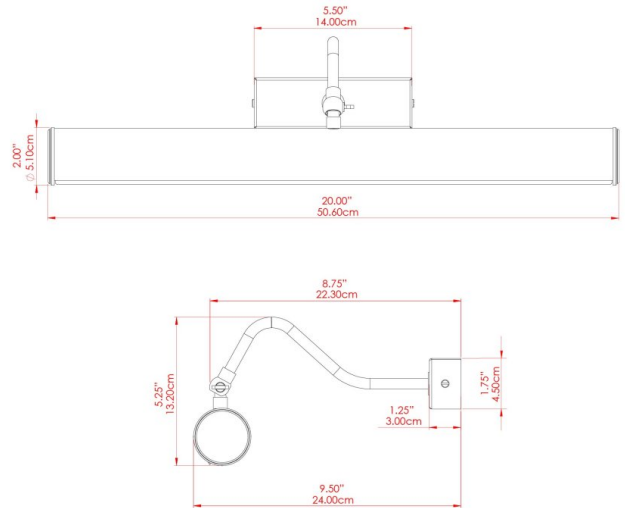

DUBLIN Picture Light

MPL020PCMSB

MATERIAL	Brass
HEIGHT	13cm
WIDTH DIAMETER	50.5cm
LENGTH PROJECTION	20cm
WEIGHT	0.66 kg
LAMPHOLDER	G9
MAX WATTAGE	6.5W
VOLTAGE	220/240v
IP RATING	IP20
CLASS PROTECTION	Class I
SHADE	-
FLEX BAR CHAIN LENGTH	n/a
CABLE TYPE	-

DUBLIN Picture Light

MPL020PCORG Orange

MATERIAL	Brass
HEIGHT	13cm
WIDTH DIAMETER	50.5cm
LENGTH PROJECTION	20cm
WEIGHT	0.66 kg
LAMPHOLDER	G9
MAX WATTAGE	6.5W
VOLTAGE	220/240v
IP RATING	IP20
CLASS PROTECTION	Class I
SHADE	-
FLEX BAR CHAIN LENGTH	n/a
CABLE TYPE	-

DUBLIN Picture Light

MPL020PCRED Red

MATERIAL	Brass
HEIGHT	13cm
WIDTH DIAMETER	50.5cm
LENGTH PROJECTION	20cm
WEIGHT	0.66 kg
LAMPHOLDER	G9
MAX WATTAGE	6.5W
VOLTAGE	220/240v
IP RATING	IP20
CLASS PROTECTION	Class I
SHADE	-
FLEX BAR CHAIN LENGTH	n/a
CABLE TYPE	-

FIXING BRACKET: MLWB06 | Red

DUBLIN Picture Light

MPL020PCRGR Racing Green

MATERIAL	Brass
HEIGHT	13cm
WIDTH DIAMETER	50.5cm
LENGTH PROJECTION	20cm
WEIGHT	0.66 kg
LAMPHOLDER	G9
MAX WATTAGE	6.5W
VOLTAGE	220/240v
IP RATING	IP20
CLASS PROTECTION	Class I
SHADE	-
FLEX BAR CHAIN LENGTH	n/a
CABLE TYPE	-