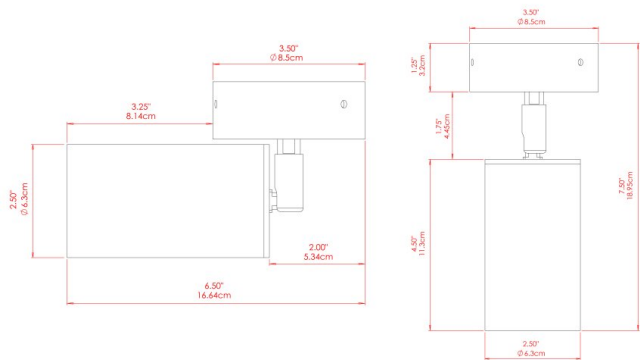

FIXING BRACKET: MLWB13 | Antique Silver

EVANSTON Ceiling Light

MLCF121POLBRS Polished Brass

MATERIAL	Brass
HEIGHT	20cm
WIDTH DIAMETER	8.5cm
LENGTH PROJECTION	n/a
WEIGHT	0.8 kg
LAMPHOLDER	GU10
MAX WATTAGE	5W
VOLTAGE	220/240v
IP RATING	IP20
CLASS PROTECTION	Class I
SHADE	-
FLEX BAR CHAIN LENGTH	n/a
CABLE TYPE	MLCA009 Black PVC Flexible Cable 2 Core

FIXING BRACKET: MLWB13 | Polished Brass

EVANSTON Ceiling Light

MLCF121SATBRS Satin Brass

MATERIAL	Brass
HEIGHT	20cm
WIDTH DIAMETER	8.5cm
LENGTH PROJECTION	n/a
WEIGHT	0.8 kg
LAMPHOLDER	GU10
MAX WATTAGE	5W
VOLTAGE	220/240v
IP RATING	IP20
CLASS PROTECTION	Class I
SHADE	-
FLEX BAR CHAIN LENGTH	n/a
CABLE TYPE	MLCA009 Black PVC Flexible Cable 2 Core

FIXING BRACKET: MLWB13 | Satin Brass

EVANSTON Ceiling Light

MLCF121PCMBK Matt Black

MATERIAL	Brass
HEIGHT	20cm
WIDTH DIAMETER	8.5cm
LENGTH PROJECTION	n/a
WEIGHT	0.8 kg
LAMPHOLDER	GU10
MAX WATTAGE	5W
VOLTAGE	220/240v
IP RATING	IP20
CLASS PROTECTION	Class I
SHADE	-
FLEX BAR CHAIN LENGTH	n/a
CABLE TYPE	MLCA009 Black PVC Flexible Cable 2 Core

EVANSTON Ceiling Light

MLCF121PCMMT

MATERIAL	Brass
HEIGHT	20cm
WIDTH DIAMETER	8.5cm
LENGTH PROJECTION	n/a
WEIGHT	0.8 kg
LAMPHOLDER	GU10
MAX WATTAGE	5W
VOLTAGE	220/240v
IP RATING	IP20
CLASS PROTECTION	Class I
SHADE	
FLEX BAR CHAIN LENGTH	n/a
CABLE TYPE	MLCA009 Black PVC Flexible Cable 2 Core