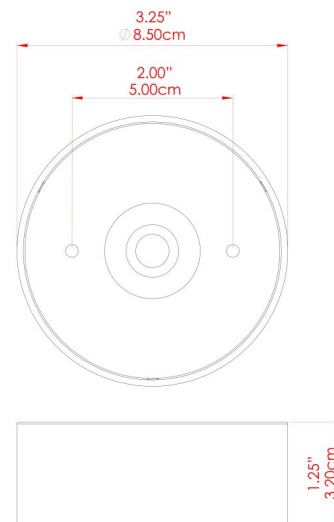

EVANSTON Ceiling Light

MLCF121ANTSLV Antique Silver

MATERIAL	Brass
HEIGHT	20cm
WIDTH DIAMETER	8.5cm
LENGTH PROJECTION	n/a
WEIGHT	0.8 kg
LAMPHOLDER	GU10
MAX WATTAGE	5W
VOLTAGE	220/240v
IP RATING	IP20
CLASS PROTECTION	Class I
SHADE	-
FLEX BAR CHAIN LENGTH	n/a
CABLE TYPE	MLCA009 Black PVC Flexible Cable 2 Core

FIXING BRACKET: MLWB13 | Antique Silver

EVANSTON Ceiling Light

MLCF121POLBRS Polished Brass

MATERIAL	Brass
HEIGHT	20cm
WIDTH DIAMETER	8.5cm
LENGTH PROJECTION	n/a
WEIGHT	0.8 kg
LAMPHOLDER	GU10
MAX WATTAGE	5W
VOLTAGE	220/240v
IP RATING	IP20
CLASS PROTECTION	Class I
SHADE	-
FLEX BAR CHAIN LENGTH	n/a
CABLE TYPE	MLCA009 Black PVC Flexible Cable 2 Core

FIXING BRACKET: MLWB13 | Polished Brass

EVANSTON Ceiling Light

MLCF121SATBRS Satin Brass

MATERIAL	Brass
HEIGHT	20cm
WIDTH DIAMETER	8.5cm
LENGTH PROJECTION	n/a
WEIGHT	0.8 kg
LAMPHOLDER	GU10
MAX WATTAGE	5W
VOLTAGE	220/240v
IP RATING	IP20
CLASS PROTECTION	Class I
SHADE	-
FLEX BAR CHAIN LENGTH	n/a
CABLE TYPE	MLCA009 Black PVC Flexible Cable 2 Core

FIXING BRACKET: MLWB13 | Satin Brass

EVANSTON Ceiling Light

MLCF121PCMBK Matt Black

MATERIAL	Brass
HEIGHT	20cm
WIDTH DIAMETER	8.5cm
LENGTH PROJECTION	n/a
WEIGHT	0.8 kg
LAMPHOLDER	GU10
MAX WATTAGE	5W
VOLTAGE	220/240v
IP RATING	IP20
CLASS PROTECTION	Class I
SHADE	-
FLEX BAR CHAIN LENGTH	n/a
CABLE TYPE	MLCA009 Black PVC Flexible Cable 2 Core