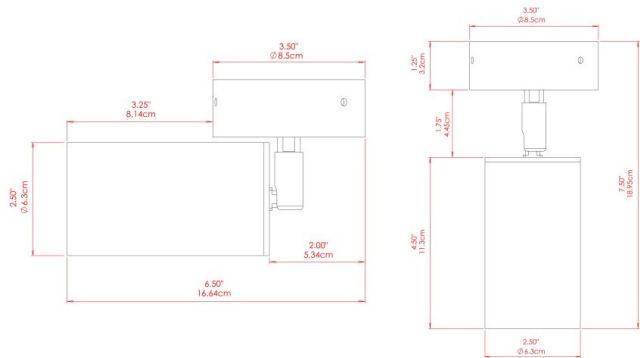

EVANSTON Ceiling Light

MLCF121PCMMT

MATERIAL	Brass
HEIGHT	20cm
WIDTH DIAMETER	8.5cm
LENGTH PROJECTION	n/a
WEIGHT	0.8 kg
LAMPHOLDER	GU10
MAX WATTAGE	5W
VOLTAGE	220/240v
IP RATING	IP20
CLASS PROTECTION	Class I
SHADE	
FLEX BAR CHAIN LENGTH	n/a
CABLE TYPE	MLCA009 Black PVC Flexible Cable 2 Core

FIXING BRACKET: MLWB13 | PC Mint Turquoise

EVANSTON Ceiling Light

MLCF121PCMSB

MATERIAL	Brass
HEIGHT	20cm
WIDTH DIAMETER	8.5cm
LENGTH PROJECTION	n/a
WEIGHT	0.8 kg
LAMPHOLDER	GU10
MAX WATTAGE	5W
VOLTAGE	220/240v
IP RATING	IP20
CLASS PROTECTION	Class I
SHADE	
FLEX BAR CHAIN LENGTH	n/a
CABLE TYPE	MLCA009 Black PVC Flexible Cable 2 Core

FIXING BRACKET: MLWB13 | PC Sapphire Blue

EVANSTON Ceiling Light

MLCF121PCMAP

MATERIAL	Brass
HEIGHT	20cm
WIDTH DIAMETER	8.5cm
LENGTH PROJECTION	n/a
WEIGHT	0.8 kg
LAMPHOLDER	GU10
MAX WATTAGE	5W
VOLTAGE	220/240v
IP RATING	IP20
CLASS PROTECTION	Class I
SHADE	
FLEX BAR CHAIN LENGTH	n/a
CABLE TYPE	MLCA009 Black PVC Flexible Cable 2 Core

FIXING BRACKET: MLWB13 | PC Antique Pink

EVANSTON Ceiling Light

MLCF121PCMHY

MATERIAL	Brass
HEIGHT	20cm
WIDTH DIAMETER	8.5cm
LENGTH PROJECTION	n/a
WEIGHT	0.8 kg
LAMPHOLDER	GU10
MAX WATTAGE	5W
VOLTAGE	220/240v
IP RATING	IP20
CLASS PROTECTION	Class I
SHADE	
FLEX BAR CHAIN LENGTH	n/a
CABLE TYPE	MLCA009 Black PVC Flexible Cable 2 Core