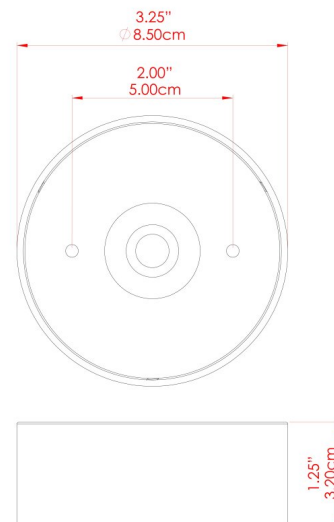

MATERIAL	Brass
HEIGHT	20cm
WIDTH | DIAMETER	8.5cm
LENGTH | PROJECTION	n/a
WEIGHT	0.8 kg
LAMPHOLDER	GU10
MAX WATTAGE	5W
VOLTAGE	220/240v
IP RATING	IP20
CLASS PROTECTION	Class I
SHADE	-
FLEX | BAR | CHAIN LENGTH	n/a
CABLE TYPE	MLCA009 | Black PVC Flexible Cable | 2 Core

FIXING BRACKET: MLWB13 | Antique Brass