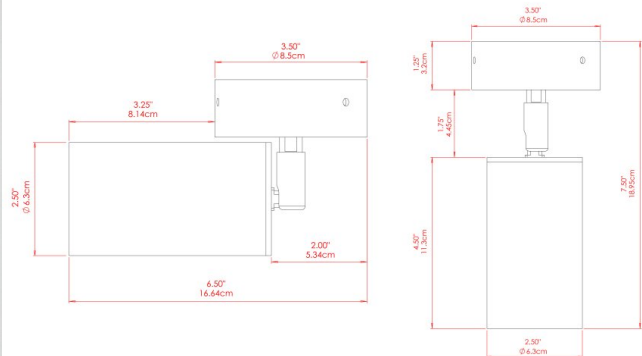

EVANSTON Ceiling Light

MLCF121PCMMT

MATERIAL	Brass
HEIGHT	20cm
WIDTH DIAMETER	8.5cm
LENGTH PROJECTION	n/a
WEIGHT	0.8 kg
LAMPHOLDER	GU10
MAX WATTAGE	5W
VOLTAGE	220/240v
IP RATING	IP20
CLASS PROTECTION	Class I
SHADE	
FLEX BAR CHAIN LENGTH	n/a
CABLE TYPE	MLCA009 Black PVC Flexible Cable 2 Core

FIXING BRACKET: MLWB13 | PC Mint Turquoise

EVANSTON Ceiling Light

MLCF121PCMSB

MATERIAL	Brass
HEIGHT	20cm
WIDTH DIAMETER	8.5cm
LENGTH PROJECTION	n/a
WEIGHT	0.8 kg
LAMPHOLDER	GU10
MAX WATTAGE	5W
VOLTAGE	220/240v
IP RATING	IP20
CLASS PROTECTION	Class I
SHADE	
FLEX BAR CHAIN LENGTH	n/a
CABLE TYPE	MLCA009 Black PVC Flexible Cable 2 Core

FIXING BRACKET: MLWB13 | PC Sapphire Blue

EVANSTON Ceiling Light

MLCF121PCMAP

MATERIAL	Brass
HEIGHT	20cm
WIDTH DIAMETER	8.5cm
LENGTH PROJECTION	n/a
WEIGHT	0.8 kg
LAMPHOLDER	GU10
MAX WATTAGE	5W
VOLTAGE	220/240v
IP RATING	IP20
CLASS PROTECTION	Class I
SHADE	
FLEX BAR CHAIN LENGTH	n/a
CABLE TYPE	MLCA009 Black PVC Flexible Cable 2 Core

FIXING BRACKET: MLWB13 | PC Antique Pink

EVANSTON Ceiling Light

MLCF121PCMHY

MATERIAL	Brass
HEIGHT	20cm
WIDTH DIAMETER	8.5cm
LENGTH PROJECTION	n/a
WEIGHT	0.8 kg
LAMPHOLDER	GU10
MAX WATTAGE	5W
VOLTAGE	220/240v
IP RATING	IP20
CLASS PROTECTION	Class I
SHADE	
FLEX BAR CHAIN LENGTH	n/a
CABLE TYPE	MLCA009 Black PVC Flexible Cable 2 Core