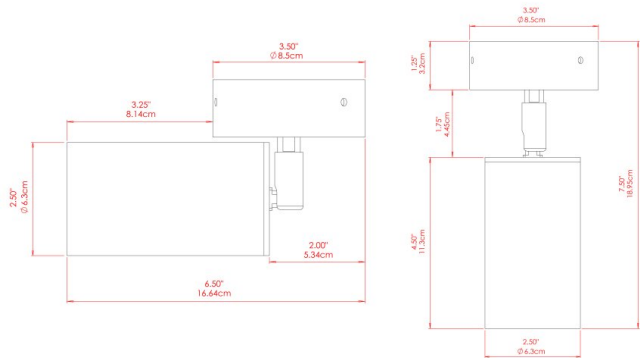

EVANSTON Ceiling Light

MLCF121ANTSLV Antique Silver

MATERIAL	Brass
HEIGHT	20cm
WIDTH DIAMETER	8.5cm
LENGTH PROJECTION	n/a
WEIGHT	0.8 kg
LAMPHOLDER	GU10
MAX WATTAGE	5W
VOLTAGE	220/240v
IP RATING	IP20
CLASS PROTECTION	Class I
SHADE	-
FLEX BAR CHAIN LENGTH	n/a
CABLE TYPE	MLCA009 Black PVC Flexible Cable 2 Core

FIXING BRACKET: MLWB13 | Antique Silver

EVANSTON Ceiling Light

MLCF121POLBRS Polished Brass

MATERIAL	Brass
HEIGHT	20cm
WIDTH DIAMETER	8.5cm
LENGTH PROJECTION	n/a
WEIGHT	0.8 kg
LAMPHOLDER	GU10
MAX WATTAGE	5W
VOLTAGE	220/240v
IP RATING	IP20
CLASS PROTECTION	Class I
SHADE	-
FLEX BAR CHAIN LENGTH	n/a
CABLE TYPE	MLCA009 Black PVC Flexible Cable 2 Core

FIXING BRACKET: MLWB13 | Polished Brass

EVANSTON Ceiling Light

MLCF121SATBRS Satin Brass

MATERIAL	Brass
HEIGHT	20cm
WIDTH DIAMETER	8.5cm
LENGTH PROJECTION	n/a
WEIGHT	0.8 kg
LAMPHOLDER	GU10
MAX WATTAGE	5W
VOLTAGE	220/240v
IP RATING	IP20
CLASS PROTECTION	Class I
SHADE	-
FLEX BAR CHAIN LENGTH	n/a
CABLE TYPE	MLCA009 Black PVC Flexible Cable 2 Core

EVANSTON Ceiling Light

MLCF121PCMMT

MATERIAL	Brass
HEIGHT	20cm
WIDTH DIAMETER	8.5cm
LENGTH PROJECTION	n/a
WEIGHT	0.8 kg
LAMPHOLDER	GU10
MAX WATTAGE	5W
VOLTAGE	220/240v
IP RATING	IP20
CLASS PROTECTION	Class I
SHADE	
FLEX BAR CHAIN LENGTH	n/a
CABLE TYPE	MLCA009 Black PVC Flexible Cable 2 Core