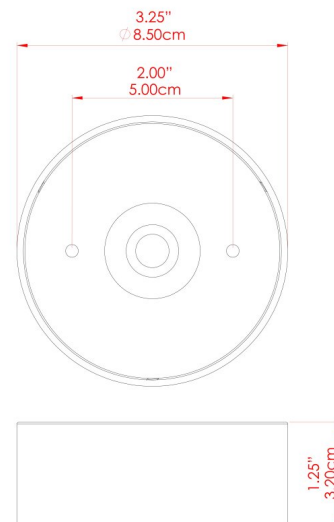

MATERIAL	Brass
HEIGHT	20cm
WIDTH | DIAMETER	8.5cm
LENGTH | PROJECTION	n/a
WEIGHT	0.8 kg
LAMPHOLDER	GU10
MAX WATTAGE	5W
VOLTAGE	220/240v
IP RATING	IP20
CLASS PROTECTION	Class I
SHADE	-
FLEX | BAR | CHAIN LENGTH	n/a
CABLE TYPE	MLCA009 | Black PVC Flexible Cable | 2 Core

FIXING BRACKET: MLWB13 | Matte Black