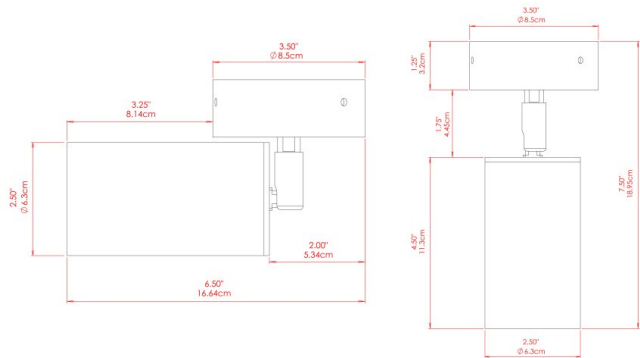

FIXING BRACKET: MLWB13 | Polished Brass

EVANSTON Ceiling Light

MLCF121SATBRS Satin Brass

MATERIAL	Brass
HEIGHT	20cm
WIDTH DIAMETER	8.5cm
LENGTH PROJECTION	n/a
WEIGHT	0.8 kg
LAMPHOLDER	GU10
MAX WATTAGE	5W
VOLTAGE	220/240v
IP RATING	IP20
CLASS PROTECTION	Class I
SHADE	-
FLEX BAR CHAIN LENGTH	n/a
CABLE TYPE	MLCA009 Black PVC Flexible Cable 2 Core

FIXING BRACKET: MLWB13 | Satin Brass

EVANSTON Ceiling Light

MLCF121PCMBK Matt Black

MATERIAL	Brass
HEIGHT	20cm
WIDTH DIAMETER	8.5cm
LENGTH PROJECTION	n/a
WEIGHT	0.8 kg
LAMPHOLDER	GU10
MAX WATTAGE	5W
VOLTAGE	220/240v
IP RATING	IP20
CLASS PROTECTION	Class I
SHADE	-
FLEX BAR CHAIN LENGTH	n/a
CABLE TYPE	MLCA009 Black PVC Flexible Cable 2 Core

EVANSTON Ceiling Light

MLCF121PCMMT

MATERIAL	Brass
HEIGHT	20cm
WIDTH DIAMETER	8.5cm
LENGTH PROJECTION	n/a
WEIGHT	0.8 kg
LAMPHOLDER	GU10
MAX WATTAGE	5W
VOLTAGE	220/240v
IP RATING	IP20
CLASS PROTECTION	Class I
SHADE	
FLEX BAR CHAIN LENGTH	n/a
CABLE TYPE	MLCA009 Black PVC Flexible Cable 2 Core

FIXING BRACKET: MLWB13 | PC Mint Turquoise

EVANSTON Ceiling Light

MLCF121PCMSB

MATERIAL	Brass
HEIGHT	20cm
WIDTH DIAMETER	8.5cm
LENGTH PROJECTION	n/a
WEIGHT	0.8 kg
LAMPHOLDER	GU10
MAX WATTAGE	5W
VOLTAGE	220/240v
IP RATING	IP20
CLASS PROTECTION	Class I
SHADE	
FLEX BAR CHAIN LENGTH	n/a
CABLE TYPE	MLCA009 Black PVC Flexible Cable 2 Core