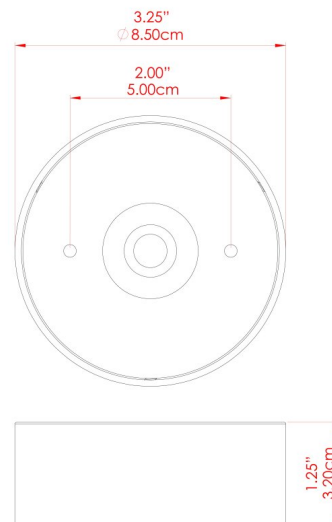

EVANSTON Ceiling Light

MLCF121PCMMT

MATERIAL	Brass
HEIGHT	20cm
WIDTH DIAMETER	8.5cm
LENGTH PROJECTION	n/a
WEIGHT	0.8 kg
LAMPHOLDER	GU10
MAX WATTAGE	5W
VOLTAGE	220/240v
IP RATING	IP20
CLASS PROTECTION	Class I
SHADE	
FLEX BAR CHAIN LENGTH	n/a
CABLE TYPE	MLCA009 Black PVC Flexible Cable 2 Core

FIXING BRACKET: MLWB13 | PC Mint Turquoise

EVANSTON Ceiling Light

MLCF121PCMSB

MATERIAL	Brass
HEIGHT	20cm
WIDTH DIAMETER	8.5cm
LENGTH PROJECTION	n/a
WEIGHT	0.8 kg
LAMPHOLDER	GU10
MAX WATTAGE	5W
VOLTAGE	220/240v
IP RATING	IP20
CLASS PROTECTION	Class I
SHADE	
FLEX BAR CHAIN LENGTH	n/a
CABLE TYPE	MLCA009 Black PVC Flexible Cable 2 Core

FIXING BRACKET: MLWB13 | PC Sapphire Blue

EVANSTON Ceiling Light

MLCF121PCMAP

MATERIAL	Brass
HEIGHT	20cm
WIDTH DIAMETER	8.5cm
LENGTH PROJECTION	n/a
WEIGHT	0.8 kg
LAMPHOLDER	GU10
MAX WATTAGE	5W
VOLTAGE	220/240v
IP RATING	IP20
CLASS PROTECTION	Class I
SHADE	
FLEX BAR CHAIN LENGTH	n/a
CABLE TYPE	MLCA009 Black PVC Flexible Cable 2 Core

FIXING BRACKET: MLWB13 | PC Antique Pink

EVANSTON Ceiling Light

MLCF121PCMHY

MATERIAL	Brass
HEIGHT	20cm
WIDTH DIAMETER	8.5cm
LENGTH PROJECTION	n/a
WEIGHT	0.8 kg
LAMPHOLDER	GU10
MAX WATTAGE	5W
VOLTAGE	220/240v
IP RATING	IP20
CLASS PROTECTION	Class I
SHADE	
FLEX BAR CHAIN LENGTH	n/a
CABLE TYPE	MLCA009 Black PVC Flexible Cable 2 Core