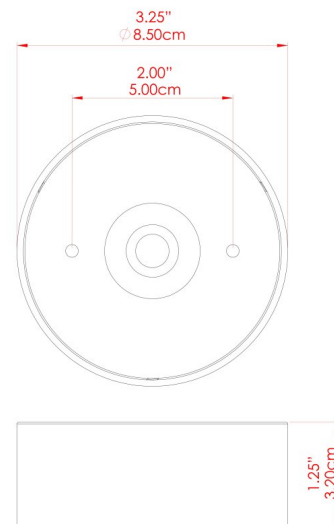

MATERIAL	Brass
HEIGHT	20cm
WIDTH | DIAMETER	8.5cm
LENGTH | PROJECTION	n/a
WEIGHT	0.8 kg
LAMPHOLDER	GU10
MAX WATTAGE	5W
VOLTAGE	220/240v
IP RATING	IP20
CLASS PROTECTION	Class I
SHADE	
FLEX | BAR | CHAIN LENGTH	n/a
CABLE TYPE	MLCA009 | Black PVC Flexible Cable | 2 Core

FIXING BRACKET: MLWB13 | PC Mustard Honey Yellow