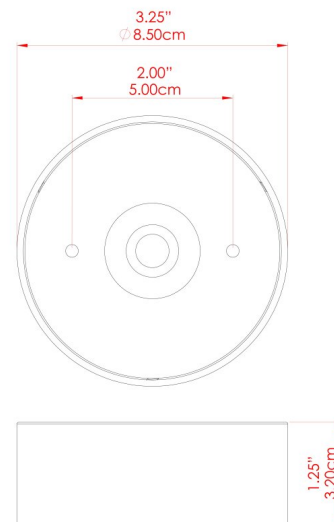

EVANSTON Ceiling Light

MLCF121PCMMT

MATERIAL	Brass
HEIGHT	20cm
WIDTH DIAMETER	8.5cm
LENGTH PROJECTION	n/a
WEIGHT	0.8 kg
LAMPHOLDER	GU10
MAX WATTAGE	5W
VOLTAGE	220/240v
IP RATING	IP20
CLASS PROTECTION	Class I
SHADE	
FLEX BAR CHAIN LENGTH	n/a
CABLE TYPE	MLCA009 Black PVC Flexible Cable 2 Core

FIXING BRACKET: MLWB13 | PC Mint Turquoise

EVANSTON Ceiling Light

MLCF121PCMSB

MATERIAL	Brass
HEIGHT	20cm
WIDTH DIAMETER	8.5cm
LENGTH PROJECTION	n/a
WEIGHT	0.8 kg
LAMPHOLDER	GU10
MAX WATTAGE	5W
VOLTAGE	220/240v
IP RATING	IP20
CLASS PROTECTION	Class I
SHADE	
FLEX BAR CHAIN LENGTH	n/a
CABLE TYPE	MLCA009 Black PVC Flexible Cable 2 Core

FIXING BRACKET: MLWB13 | PC Sapphire Blue

EVANSTON Ceiling Light

MLCF121PCMAP

MATERIAL	Brass
HEIGHT	20cm
WIDTH DIAMETER	8.5cm
LENGTH PROJECTION	n/a
WEIGHT	0.8 kg
LAMPHOLDER	GU10
MAX WATTAGE	5W
VOLTAGE	220/240v
IP RATING	IP20
CLASS PROTECTION	Class I
SHADE	
FLEX BAR CHAIN LENGTH	n/a
CABLE TYPE	MLCA009 Black PVC Flexible Cable 2 Core

FIXING BRACKET: MLWB13 | PC Antique Pink

EVANSTON Ceiling Light

MLCF121PCMHY

MATERIAL	Brass
HEIGHT	20cm
WIDTH DIAMETER	8.5cm
LENGTH PROJECTION	n/a
WEIGHT	0.8 kg
LAMPHOLDER	GU10
MAX WATTAGE	5W
VOLTAGE	220/240v
IP RATING	IP20
CLASS PROTECTION	Class I
SHADE	
FLEX BAR CHAIN LENGTH	n/a
CABLE TYPE	MLCA009 Black PVC Flexible Cable 2 Core