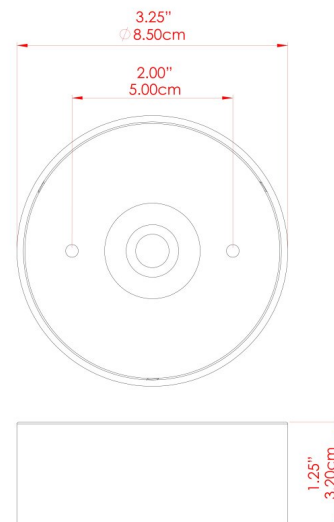

EVANSTON Ceiling Light

MLCF121ANTBRS Antique Brass

MATERIAL	Brass
HEIGHT	20cm
WIDTH DIAMETER	8.5cm
LENGTH PROJECTION	n/a
WEIGHT	0.8 kg
LAMPHOLDER	GU10
MAX WATTAGE	5W
VOLTAGE	220/240v
IP RATING	IP20
CLASS PROTECTION	Class I
SHADE	-
FLEX BAR CHAIN LENGTH	n/a
CABLE TYPE	MLCA009 Black PVC Flexible Cable 2 Core

FIXING BRACKET: MLWB13 | Antique Brass

Product Notes:
 1) Bulbs not included. 2) Dimensions do not include bulbs. 3) All products are individually made-to-order and therefore may differ slightly within manufacturing tolerances. 4) Cable / chain can be shortened during installation. Longer cable / chain lengths available on request. 5) Additional colour finishes may be available on request. 6) Refer to our website for a full list of terms and conditions.

EVANSTON Ceiling Light

MLCF121ANTSLV Antique Silver

MATERIAL	Brass
HEIGHT	20cm
WIDTH DIAMETER	8.5cm
LENGTH PROJECTION	n/a
WEIGHT	0.8 kg
LAMPHOLDER	GU10
MAX WATTAGE	5W
VOLTAGE	220/240v
IP RATING	IP20
CLASS PROTECTION	Class I
SHADE	-
FLEX BAR CHAIN LENGTH	n/a
CABLE TYPE	MLCA009 Black PVC Flexible Cable 2 Core

FIXING BRACKET: MLWB13 | Antique Silver

EVANSTON Ceiling Light

MLCF121POLBRS Polished Brass

MATERIAL	Brass
HEIGHT	20cm
WIDTH DIAMETER	8.5cm
LENGTH PROJECTION	n/a
WEIGHT	0.8 kg
LAMPHOLDER	GU10
MAX WATTAGE	5W
VOLTAGE	220/240v
IP RATING	IP20
CLASS PROTECTION	Class I
SHADE	-
FLEX BAR CHAIN LENGTH	n/a
CABLE TYPE	MLCA009 Black PVC Flexible Cable 2 Core