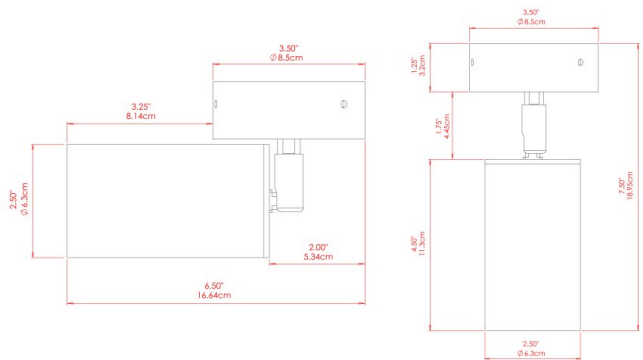

EVANSTON Ceiling Light

MLCF121ANTBRS Antique Brass

MATERIAL	Brass
HEIGHT	20cm
WIDTH DIAMETER	8.5cm
LENGTH PROJECTION	n/a
WEIGHT	0.8 kg
LAMPHOLDER	GU10
MAX WATTAGE	5W
VOLTAGE	220/240v
IP RATING	IP20
CLASS PROTECTION	Class I
SHADE	-
FLEX BAR CHAIN LENGTH	n/a
CABLE TYPE	MLCA009 Black PVC Flexible Cable 2 Core

EVANSTON Ceiling Light

MLCF121ANTSLV Antique Silver

MATERIAL	Brass
HEIGHT	20cm
WIDTH DIAMETER	8.5cm
LENGTH PROJECTION	n/a
WEIGHT	0.8 kg
LAMPHOLDER	GU10
MAX WATTAGE	5W
VOLTAGE	220/240v
IP RATING	IP20
CLASS PROTECTION	Class I
SHADE	-
FLEX BAR CHAIN LENGTH	n/a
CABLE TYPE	MLCA009 Black PVC Flexible Cable 2 Core

FIXING BRACKET: MLWB13 | Antique Silver

EVANSTON Ceiling Light

MLCF121POLBRS Polished Brass

MATERIAL	Brass
HEIGHT	20cm
WIDTH DIAMETER	8.5cm
LENGTH PROJECTION	n/a
WEIGHT	0.8 kg
LAMPHOLDER	GU10
MAX WATTAGE	5W
VOLTAGE	220/240v
IP RATING	IP20
CLASS PROTECTION	Class I
SHADE	-
FLEX BAR CHAIN LENGTH	n/a
CABLE TYPE	MLCA009 Black PVC Flexible Cable 2 Core

EVANSTON Ceiling Light

MLCF121PCMMT

MATERIAL	Brass
HEIGHT	20cm
WIDTH DIAMETER	8.5cm
LENGTH PROJECTION	n/a
WEIGHT	0.8 kg
LAMPHOLDER	GU10
MAX WATTAGE	5W
VOLTAGE	220/240v
IP RATING	IP20
CLASS PROTECTION	Class I
SHADE	
FLEX BAR CHAIN LENGTH	n/a
CABLE TYPE	MLCA009 Black PVC Flexible Cable 2 Core