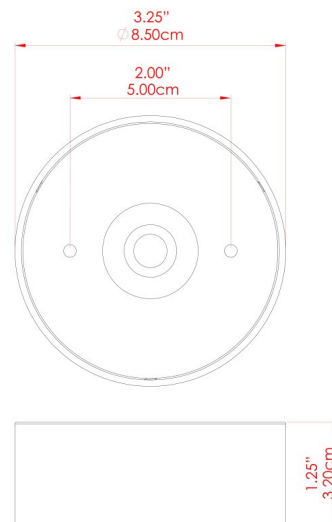

MATERIAL	Brass
HEIGHT	20cm
WIDTH | DIAMETER	8.5cm
LENGTH | PROJECTION	n/a
WEIGHT	0.8 kg
LAMPHOLDER	GU10
MAX WATTAGE	5W
VOLTAGE	220/240v
IP RATING	IP20
CLASS PROTECTION	Class I
SHADE	
FLEX | BAR | CHAIN LENGTH	n/a
CABLE TYPE	MLCA009 | Black PVC Flexible Cable | 2 Core

FIXING BRACKET: MLWB13 | PC Mint Turquoise