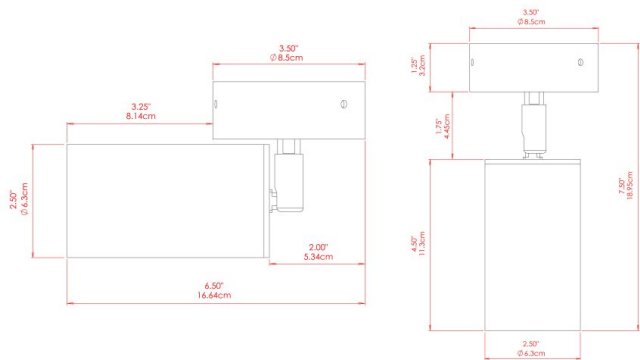

EVANSTON Ceiling Light

MLCF121PCMMT

MATERIAL	Brass
HEIGHT	20cm
WIDTH DIAMETER	8.5cm
LENGTH PROJECTION	n/a
WEIGHT	0.8 kg
LAMPHOLDER	GU10
MAX WATTAGE	5W
VOLTAGE	220/240v
IP RATING	IP20
CLASS PROTECTION	Class I
SHADE	
FLEX BAR CHAIN LENGTH	n/a
CABLE TYPE	MLCA009 Black PVC Flexible Cable 2 Core

FIXING BRACKET: MLWB13 | PC Mint Turquoise

EVANSTON Ceiling Light

MLCF121PCMSB

MATERIAL	Brass
HEIGHT	20cm
WIDTH DIAMETER	8.5cm
LENGTH PROJECTION	n/a
WEIGHT	0.8 kg
LAMPHOLDER	GU10
MAX WATTAGE	5W
VOLTAGE	220/240v
IP RATING	IP20
CLASS PROTECTION	Class I
SHADE	
FLEX BAR CHAIN LENGTH	n/a
CABLE TYPE	MLCA009 Black PVC Flexible Cable 2 Core

FIXING BRACKET: MLWB13 | PC Sapphire Blue

EVANSTON Ceiling Light

MLCF121PCMAP

MATERIAL	Brass
HEIGHT	20cm
WIDTH DIAMETER	8.5cm
LENGTH PROJECTION	n/a
WEIGHT	0.8 kg
LAMPHOLDER	GU10
MAX WATTAGE	5W
VOLTAGE	220/240v
IP RATING	IP20
CLASS PROTECTION	Class I
SHADE	
FLEX BAR CHAIN LENGTH	n/a
CABLE TYPE	MLCA009 Black PVC Flexible Cable 2 Core

FIXING BRACKET: MLWB13 | PC Antique Pink

EVANSTON Ceiling Light

MLCF121PCMHY

MATERIAL	Brass
HEIGHT	20cm
WIDTH DIAMETER	8.5cm
LENGTH PROJECTION	n/a
WEIGHT	0.8 kg
LAMPHOLDER	GU10
MAX WATTAGE	5W
VOLTAGE	220/240v
IP RATING	IP20
CLASS PROTECTION	Class I
SHADE	
FLEX BAR CHAIN LENGTH	n/a
CABLE TYPE	MLCA009 Black PVC Flexible Cable 2 Core