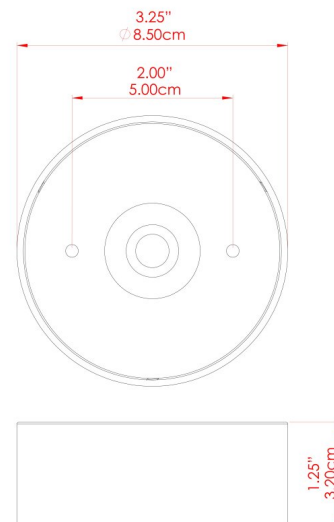

EVANSTON Ceiling Light

MLCF121ANTBRS Antique Brass

MATERIAL	Brass
HEIGHT	20cm
WIDTH DIAMETER	8.5cm
LENGTH PROJECTION	n/a
WEIGHT	0.8 kg
LAMPHOLDER	GU10
MAX WATTAGE	5W
VOLTAGE	220/240v
IP RATING	IP20
CLASS PROTECTION	Class I
SHADE	-
FLEX BAR CHAIN LENGTH	n/a
CABLE TYPE	MLCA009 Black PVC Flexible Cable 2 Core

EVANSTON Ceiling Light

MLCF121ANTSLV Antique Silver

MATERIAL	Brass
HEIGHT	20cm
WIDTH DIAMETER	8.5cm
LENGTH PROJECTION	n/a
WEIGHT	0.8 kg
LAMPHOLDER	GU10
MAX WATTAGE	5W
VOLTAGE	220/240v
IP RATING	IP20
CLASS PROTECTION	Class I
SHADE	-
FLEX BAR CHAIN LENGTH	n/a
CABLE TYPE	MLCA009 Black PVC Flexible Cable 2 Core

FIXING BRACKET: MLWB13 | Antique Silver

EVANSTON Ceiling Light

MLCF121POLBRS Polished Brass

MATERIAL	Brass
HEIGHT	20cm
WIDTH DIAMETER	8.5cm
LENGTH PROJECTION	n/a
WEIGHT	0.8 kg
LAMPHOLDER	GU10
MAX WATTAGE	5W
VOLTAGE	220/240v
IP RATING	IP20
CLASS PROTECTION	Class I
SHADE	-
FLEX BAR CHAIN LENGTH	n/a
CABLE TYPE	MLCA009 Black PVC Flexible Cable 2 Core

FIXING BRACKET: MLWB13 | Polished Brass

EVANSTON Ceiling Light

MLCF121SATBRS Satin Brass

MATERIAL	Brass
HEIGHT	20cm
WIDTH DIAMETER	8.5cm
LENGTH PROJECTION	n/a
WEIGHT	0.8 kg
LAMPHOLDER	GU10
MAX WATTAGE	5W
VOLTAGE	220/240v
IP RATING	IP20
CLASS PROTECTION	Class I
SHADE	-
FLEX BAR CHAIN LENGTH	n/a
CABLE TYPE	MLCA009 Black PVC Flexible Cable 2 Core