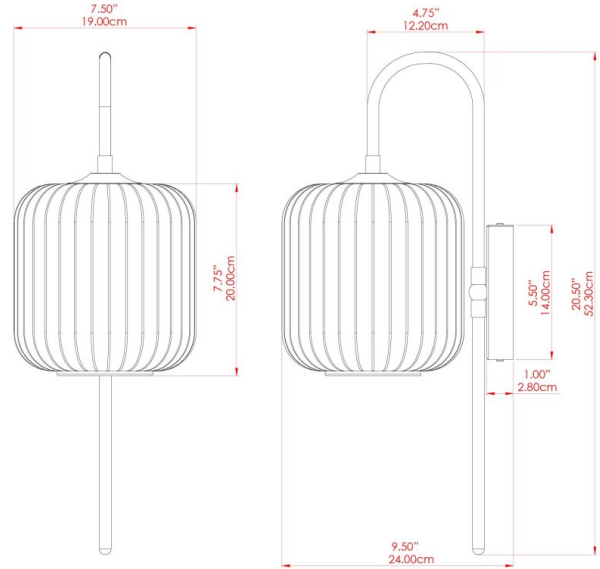

ASTORIA Wall Light

MLWL438ANTBRS Antique Brass

MATERIAL	Brass Glass
HEIGHT	52.6cm
WIDTH DIAMETER	20cm
LENGTH PROJECTION	27cm
WEIGHT	1.7 kg
LAMPHOLDER	E27
MAX WATTAGE	40W
VOLTAGE	220/240v
IP RATING	IP20
CLASS PROTECTION	Class I
SHADE	GL193
FLEX BAR CHAIN LENGTH	n/a
CABLE TYPE	MLCA047 Brown Fabric Braided Cable 2 Core Round

FIXING BRACKET: MLWB06

ASTORIA Wall Light

MLWL438ANTSLV Antique Silver

ANTIQUE SILVER

MATERIAL	Brass Glass
HEIGHT	52.6cm
WIDTH DIAMETER	20cm
LENGTH PROJECTION	27cm
WEIGHT	1.7 kg
LAMPHOLDER	E27
MAX WATTAGE	40W
VOLTAGE	220/240v
IP RATING	IP20
CLASS PROTECTION	Class I
SHADE	GL193
FLEX BAR CHAIN LENGTH	n/a
CABLE TYPE	MLCA028 Black Fabric Braided Cable 2 Core Round

ASTORIA Wall Light

MLWL438POLBRS Polished Brass

MATERIAL	Brass Glass
HEIGHT	52.6cm
WIDTH DIAMETER	20cm
LENGTH PROJECTION	27cm
WEIGHT	1.7 kg
LAMPHOLDER	E27
MAX WATTAGE	40W
VOLTAGE	220/240v
IP RATING	IP20
CLASS PROTECTION	Class I
SHADE	GL193
FLEX BAR CHAIN LENGTH	n/a
CABLE TYPE	MLCA028 Black Fabric Braided Cable 2 Core Round

FIXING BRACKET: MLWB06

ASTORIA Wall Light

MLWL438SATBRS Satin Brass

MATERIAL	Brass Glass
HEIGHT	52.6cm
WIDTH DIAMETER	20cm
LENGTH PROJECTION	27cm
WEIGHT	1.7 kg
LAMPHOLDER	E27
MAX WATTAGE	40W
VOLTAGE	220/240v
IP RATING	IP20
CLASS PROTECTION	Class I
SHADE	GL193
FLEX BAR CHAIN LENGTH	n/a
CABLE TYPE	MLCA028 Black Fabric Braided Cable 2 Core Round