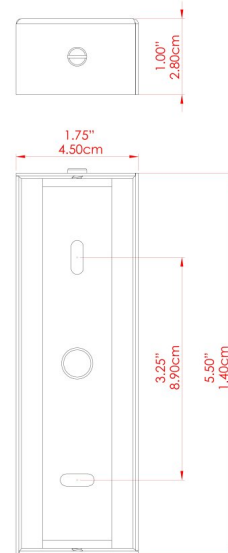

FIXING BRACKET: MLWB06

WWW.MULLANLIGHTING.COM

Product Notes:

1) Bulbs not included. 2) Dimensions do not include bulbs. 3) All products are individually made-to-order and therefore may differ slightly within manufacturing tolerances. 4) Cable / chain can be shortened during installation. Longer cable / chain lengths available on request. 5) Additional colour finishes may be available on request. 6) Refer to our website for a full list of terms and conditions.