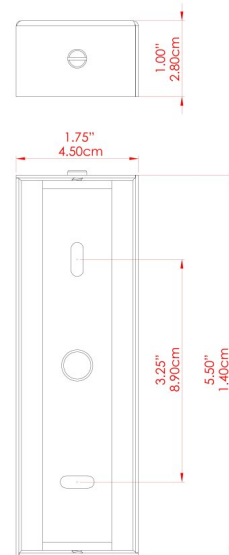

ASTORIA Wall Light

MLWL438ANTBRS Antique Brass

MATERIAL	Brass Glass
HEIGHT	52.6cm
WIDTH DIAMETER	20cm
LENGTH PROJECTION	27cm
WEIGHT	1.7 kg
LAMPHOLDER	E27
MAX WATTAGE	40W
VOLTAGE	220/240v
IP RATING	IP20
CLASS PROTECTION	Class I
SHADE	GL193
FLEX BAR CHAIN LENGTH	n/a
CABLE TYPE	MLCA047 Brown Fabric Braided Cable 2 Core Round

FIXING BRACKET: MLWB06

ASTORIA Wall Light

MLWL438ANTSLV Antique Silver

ANTIQUE SILVER

MATERIAL	Brass Glass
HEIGHT	52.6cm
WIDTH DIAMETER	20cm
LENGTH PROJECTION	27cm
WEIGHT	1.7 kg
LAMPHOLDER	E27
MAX WATTAGE	40W
VOLTAGE	220/240v
IP RATING	IP20
CLASS PROTECTION	Class I
SHADE	GL193
FLEX BAR CHAIN LENGTH	n/a
CABLE TYPE	MLCA028 Black Fabric Braided Cable 2 Core Round

ASTORIA Wall Light

MLWL438POLBRS Polished Brass

MATERIAL	Brass Glass
HEIGHT	52.6cm
WIDTH DIAMETER	20cm
LENGTH PROJECTION	27cm
WEIGHT	1.7 kg
LAMPHOLDER	E27
MAX WATTAGE	40W
VOLTAGE	220/240v
IP RATING	IP20
CLASS PROTECTION	Class I
SHADE	GL193
FLEX BAR CHAIN LENGTH	n/a
CABLE TYPE	MLCA028 Black Fabric Braided Cable 2 Core Round

FIXING BRACKET: MLWB06

ASTORIA Wall Light

MLWL438SATBRS Satin Brass

MATERIAL	Brass Glass
HEIGHT	52.6cm
WIDTH DIAMETER	20cm
LENGTH PROJECTION	27cm
WEIGHT	1.7 kg
LAMPHOLDER	E27
MAX WATTAGE	40W
VOLTAGE	220/240v
IP RATING	IP20
CLASS PROTECTION	Class I
SHADE	GL193
FLEX BAR CHAIN LENGTH	n/a
CABLE TYPE	MLCA028 Black Fabric Braided Cable 2 Core Round