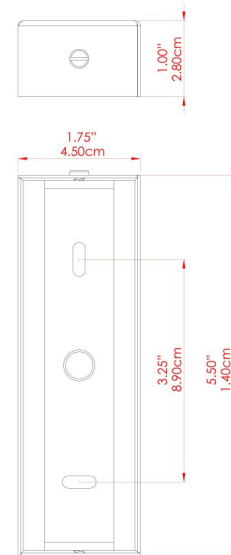

ASTORIA Wall Light

MLWL438ANTBRS Antique Brass

MATERIAL	Brass Glass
HEIGHT	52.6cm
WIDTH DIAMETER	20cm
LENGTH PROJECTION	27cm
WEIGHT	1.7 kg
LAMPHOLDER	E27
MAX WATTAGE	40W
VOLTAGE	220/240v
IP RATING	IP20
CLASS PROTECTION	Class I
SHADE	GL193
FLEX BAR CHAIN LENGTH	n/a
CABLE TYPE	MLCA047 Brown Fabric Braided Cable 2 Core Round

FIXING BRACKET: MLWB06

ASTORIA Wall Light

MLWL438ANTSLV Antique Silver

ANTIQUE SILVER

MATERIAL	Brass Glass
HEIGHT	52.6cm
WIDTH DIAMETER	20cm
LENGTH PROJECTION	27cm
WEIGHT	1.7 kg
LAMPHOLDER	E27
MAX WATTAGE	40W
VOLTAGE	220/240v
IP RATING	IP20
CLASS PROTECTION	Class I
SHADE	GL193
FLEX BAR CHAIN LENGTH	n/a
CABLE TYPE	MLCA028 Black Fabric Braided Cable 2 Core Round

ASTORIA Wall Light

MLWL438POLBRS Polished Brass

MATERIAL	Brass Glass
HEIGHT	52.6cm
WIDTH DIAMETER	20cm
LENGTH PROJECTION	27cm
WEIGHT	1.7 kg
LAMPHOLDER	E27
MAX WATTAGE	40W
VOLTAGE	220/240v
IP RATING	IP20
CLASS PROTECTION	Class I
SHADE	GL193
FLEX BAR CHAIN LENGTH	n/a
CABLE TYPE	MLCA028 Black Fabric Braided Cable 2 Core Round

FIXING BRACKET: MLWB06

ASTORIA Wall Light

MLWL438SATBRS Satin Brass

MATERIAL	Brass Glass
HEIGHT	52.6cm
WIDTH DIAMETER	20cm
LENGTH PROJECTION	27cm
WEIGHT	1.7 kg
LAMPHOLDER	E27
MAX WATTAGE	40W
VOLTAGE	220/240v
IP RATING	IP20
CLASS PROTECTION	Class I
SHADE	GL193
FLEX BAR CHAIN LENGTH	n/a
CABLE TYPE	MLCA028 Black Fabric Braided Cable 2 Core Round