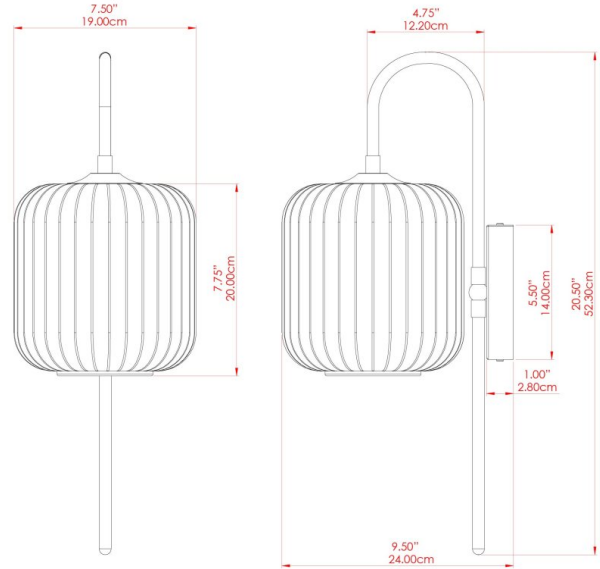

ASTORIA Wall Light

MLWL438POLBRS Polished Brass

MATERIAL	Brass Glass
HEIGHT	52.6cm
WIDTH DIAMETER	20cm
LENGTH PROJECTION	27cm
WEIGHT	1.7 kg
LAMPHOLDER	E27
MAX WATTAGE	40W
VOLTAGE	220/240v
IP RATING	IP20
CLASS PROTECTION	Class I
SHADE	GL193
FLEX BAR CHAIN LENGTH	n/a
CABLE TYPE	MLCA028 Black Fabric Braided Cable 2 Core Round

FIXING BRACKET: MLWB06

ASTORIA Wall Light

MLWL438SATBRS Satin Brass

MATERIAL	Brass Glass
HEIGHT	52.6cm
WIDTH DIAMETER	20cm
LENGTH PROJECTION	27cm
WEIGHT	1.7 kg
LAMPHOLDER	E27
MAX WATTAGE	40W
VOLTAGE	220/240v
IP RATING	IP20
CLASS PROTECTION	Class I
SHADE	GL193
FLEX BAR CHAIN LENGTH	n/a
CABLE TYPE	MLCA028 Black Fabric Braided Cable 2 Core Round

FIXING BRACKET: MLWB06

ASTORIA Wall Light

MLWL438ANTBRSOP Antique Brass

MATERIAL	Brass Glass
HEIGHT	52.6cm
WIDTH DIAMETER	20cm
LENGTH PROJECTION	27cm
WEIGHT	1.7 kg
LAMPHOLDER	E27
MAX WATTAGE	40W
VOLTAGE	220/240v
IP RATING	IP20
CLASS PROTECTION	Class I
SHADE	GL204
FLEX BAR CHAIN LENGTH	n/a
CABLE TYPE	MLCA047 Brown Fabric Braided Cable 2 Core Round

FIXING BRACKET: MLWB06

ASTORIA Wall Light

MLWL438ANTSLVOP Antique Silver

ANTIQUE SILVER

MATERIAL	Brass Glass
HEIGHT	52.6cm
WIDTH DIAMETER	20cm
LENGTH PROJECTION	27cm
WEIGHT	1.7 kg
LAMPHOLDER	E27
MAX WATTAGE	40W
VOLTAGE	220/240v
IP RATING	IP20
CLASS PROTECTION	Class I
SHADE	GL204
FLEX BAR CHAIN LENGTH	n/a
CABLE TYPE	MLCA047 Brown Fabric Braided Cable 2 Core Round