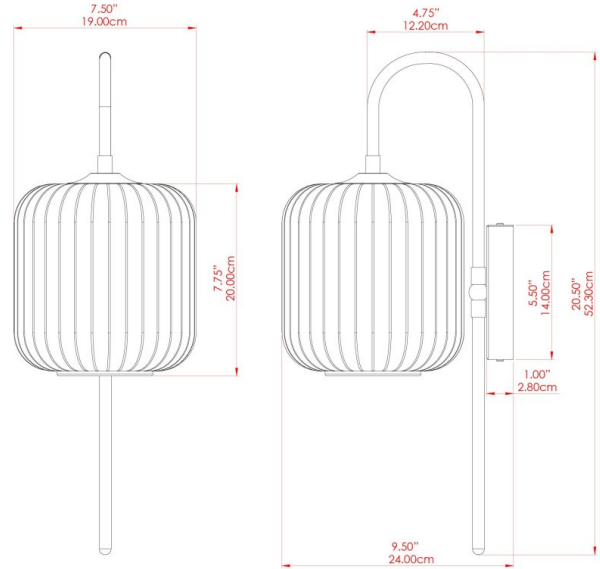

FIXING BRACKET: MLWB06

ASTORIA Wall Light

MLWL438ANTSLVOP Antique Silver

ANTIQUE SILVER

MATERIAL	Brass Glass
HEIGHT	52.6cm
WIDTH DIAMETER	20cm
LENGTH PROJECTION	27cm
WEIGHT	1.7 kg
LAMPHOLDER	E27
MAX WATTAGE	40W
VOLTAGE	220/240v
IP RATING	IP20
CLASS PROTECTION	Class I
SHADE	GL204
FLEX BAR CHAIN LENGTH	n/a
CABLE TYPE	MLCA047 Brown Fabric Braided Cable 2 Core Round

FIXING BRACKET: MLWB06

WWW.MULLANLIGHTING.COM

Product Notes:

1) Bulbs not included. 2) Dimensions do not include bulbs. 3) All products are individually made-to-order and therefore may differ slightly within manufacturing tolerances. 4) Cable / chain can be shortened during installation. Longer cable / chain lengths available on request. 5) Additional colour finishes may be available on request. 6) Refer to our website for a full list of terms and conditions.

ASTORIA Wall Light

MLWL438POLBRSOP Polished Brass

MATERIAL	Brass Glass
HEIGHT	52.6cm
WIDTH DIAMETER	20cm
LENGTH PROJECTION	27cm
WEIGHT	1.7 kg
LAMPHOLDER	E27
MAX WATTAGE	40W
VOLTAGE	220/240v
IP RATING	IP20
CLASS PROTECTION	Class I
SHADE	GL204
FLEX BAR CHAIN LENGTH	n/a
CABLE TYPE	MLCA047 Brown Fabric Braided Cable 2 Core Round

FIXING BRACKET: MLWB06

ASTORIA Wall Light

MLWL438SATBRSOP Satin Brass

MATERIAL	Brass Glass
HEIGHT	52.6cm
WIDTH DIAMETER	20cm
LENGTH PROJECTION	27cm
WEIGHT	1.7 kg
LAMPHOLDER	E27
MAX WATTAGE	40W
VOLTAGE	220/240v
IP RATING	IP20
CLASS PROTECTION	Class I
SHADE	GL204
FLEX BAR CHAIN LENGTH	n/a
CABLE TYPE	MLCA047 Brown Fabric Braided Cable 2 Core Round