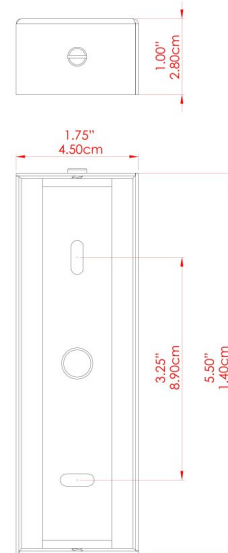

ASTORIA Wall Light

MLWL438POLBRS Polished Brass

MATERIAL	Brass Glass
HEIGHT	52.6cm
WIDTH DIAMETER	20cm
LENGTH PROJECTION	27cm
WEIGHT	1.7 kg
LAMPHOLDER	E27
MAX WATTAGE	40W
VOLTAGE	220/240v
IP RATING	IP20
CLASS PROTECTION	Class I
SHADE	GL193
FLEX BAR CHAIN LENGTH	n/a
CABLE TYPE	MLCA028 Black Fabric Braided Cable 2 Core Round

FIXING BRACKET: MLWB06

ASTORIA Wall Light

MLWL438SATBRS Satin Brass

MATERIAL	Brass Glass
HEIGHT	52.6cm
WIDTH DIAMETER	20cm
LENGTH PROJECTION	27cm
WEIGHT	1.7 kg
LAMPHOLDER	E27
MAX WATTAGE	40W
VOLTAGE	220/240v
IP RATING	IP20
CLASS PROTECTION	Class I
SHADE	GL193
FLEX BAR CHAIN LENGTH	n/a
CABLE TYPE	MLCA028 Black Fabric Braided Cable 2 Core Round

FIXING BRACKET: MLWB06

ASTORIA Wall Light

MLWL438ANTBRSOP Antique Brass

MATERIAL	Brass Glass
HEIGHT	52.6cm
WIDTH DIAMETER	20cm
LENGTH PROJECTION	27cm
WEIGHT	1.7 kg
LAMPHOLDER	E27
MAX WATTAGE	40W
VOLTAGE	220/240v
IP RATING	IP20
CLASS PROTECTION	Class I
SHADE	GL204
FLEX BAR CHAIN LENGTH	n/a
CABLE TYPE	MLCA047 Brown Fabric Braided Cable 2 Core Round

FIXING BRACKET: MLWB06

ASTORIA Wall Light

MLWL438ANTSLVOP Antique Silver

ANTIQUE SILVER

MATERIAL	Brass Glass
HEIGHT	52.6cm
WIDTH DIAMETER	20cm
LENGTH PROJECTION	27cm
WEIGHT	1.7 kg
LAMPHOLDER	E27
MAX WATTAGE	40W
VOLTAGE	220/240v
IP RATING	IP20
CLASS PROTECTION	Class I
SHADE	GL204
FLEX BAR CHAIN LENGTH	n/a
CABLE TYPE	MLCA047 Brown Fabric Braided Cable 2 Core Round