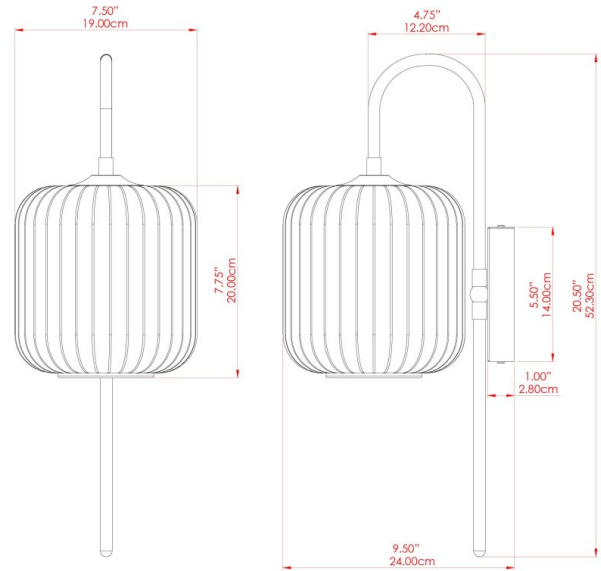

ASTORIA Wall Light

MLWL438ANTBRS Antique Brass

MATERIAL	Brass Glass
HEIGHT	52.6cm
WIDTH DIAMETER	20cm
LENGTH PROJECTION	27cm
WEIGHT	1.7 kg
LAMPHOLDER	E27
MAX WATTAGE	40W
VOLTAGE	220/240v
IP RATING	IP20
CLASS PROTECTION	Class I
SHADE	GL193
FLEX BAR CHAIN LENGTH	n/a
CABLE TYPE	MLCA047 Brown Fabric Braided Cable 2 Core Round

FIXING BRACKET: MLWB06

ASTORIA Wall Light

MLWL438ANTSLV Antique Silver

ANTIQUE SILVER

MATERIAL	Brass Glass
HEIGHT	52.6cm
WIDTH DIAMETER	20cm
LENGTH PROJECTION	27cm
WEIGHT	1.7 kg
LAMPHOLDER	E27
MAX WATTAGE	40W
VOLTAGE	220/240v
IP RATING	IP20
CLASS PROTECTION	Class I
SHADE	GL193
FLEX BAR CHAIN LENGTH	n/a
CABLE TYPE	MLCA028 Black Fabric Braided Cable 2 Core Round

ASTORIA Wall Light

MLWL438POLBRS Polished Brass

MATERIAL	Brass Glass
HEIGHT	52.6cm
WIDTH DIAMETER	20cm
LENGTH PROJECTION	27cm
WEIGHT	1.7 kg
LAMPHOLDER	E27
MAX WATTAGE	40W
VOLTAGE	220/240v
IP RATING	IP20
CLASS PROTECTION	Class I
SHADE	GL193
FLEX BAR CHAIN LENGTH	n/a
CABLE TYPE	MLCA028 Black Fabric Braided Cable 2 Core Round

FIXING BRACKET: MLWB06

ASTORIA Wall Light

MLWL438SATBRS Satin Brass

MATERIAL	Brass Glass
HEIGHT	52.6cm
WIDTH DIAMETER	20cm
LENGTH PROJECTION	27cm
WEIGHT	1.7 kg
LAMPHOLDER	E27
MAX WATTAGE	40W
VOLTAGE	220/240v
IP RATING	IP20
CLASS PROTECTION	Class I
SHADE	GL193
FLEX BAR CHAIN LENGTH	n/a
CABLE TYPE	MLCA028 Black Fabric Braided Cable 2 Core Round