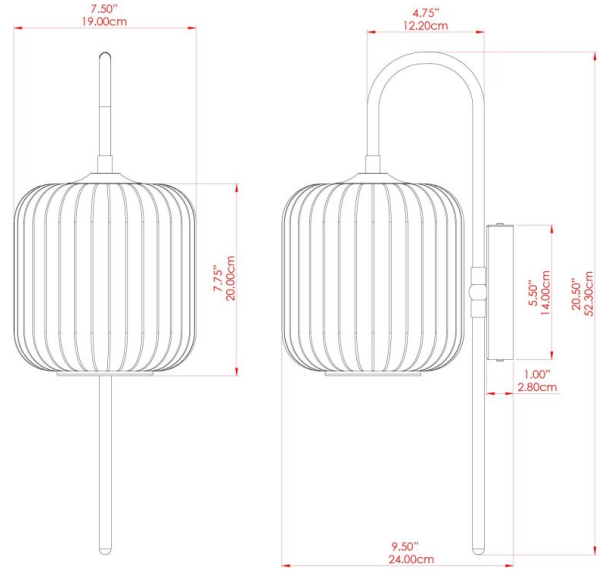

FIXING BRACKET: MLWB06

ASTORIA Wall Light

MLWL438SATBRS Satin Brass

MATERIAL	Brass Glass
HEIGHT	52.6cm
WIDTH DIAMETER	20cm
LENGTH PROJECTION	27cm
WEIGHT	1.7 kg
LAMPHOLDER	E27
MAX WATTAGE	40W
VOLTAGE	220/240v
IP RATING	IP20
CLASS PROTECTION	Class I
SHADE	GL193
FLEX BAR CHAIN LENGTH	n/a
CABLE TYPE	MLCA028 Black Fabric Braided Cable 2 Core Round

FIXING BRACKET: MLWB06

ASTORIA Wall Light

MLWL438ANTBRSOP Antique Brass

MATERIAL	Brass Glass
HEIGHT	52.6cm
WIDTH DIAMETER	20cm
LENGTH PROJECTION	27cm
WEIGHT	1.7 kg
LAMPHOLDER	E27
MAX WATTAGE	40W
VOLTAGE	220/240v
IP RATING	IP20
CLASS PROTECTION	Class I
SHADE	GL204
FLEX BAR CHAIN LENGTH	n/a
CABLE TYPE	MLCA047 Brown Fabric Braided Cable 2 Core Round

FIXING BRACKET: MLWB06

ASTORIA Wall Light

MLWL438ANTSLVOP Antique Silver

ANTIQUE SILVER

MATERIAL	Brass Glass
HEIGHT	52.6cm
WIDTH DIAMETER	20cm
LENGTH PROJECTION	27cm
WEIGHT	1.7 kg
LAMPHOLDER	E27
MAX WATTAGE	40W
VOLTAGE	220/240v
IP RATING	IP20
CLASS PROTECTION	Class I
SHADE	GL204
FLEX BAR CHAIN LENGTH	n/a
CABLE TYPE	MLCA047 Brown Fabric Braided Cable 2 Core Round

ASTORIA Wall Light

MLWL438POLBRSOP Polished Brass

MATERIAL	Brass Glass
HEIGHT	52.6cm
WIDTH DIAMETER	20cm
LENGTH PROJECTION	27cm
WEIGHT	1.7 kg
LAMPHOLDER	E27
MAX WATTAGE	40W
VOLTAGE	220/240v
IP RATING	IP20
CLASS PROTECTION	Class I
SHADE	GL204
FLEX BAR CHAIN LENGTH	n/a
CABLE TYPE	MLCA047 Brown Fabric Braided Cable 2 Core Round