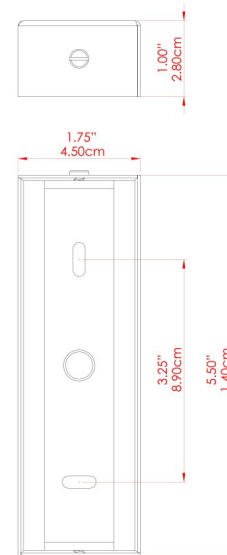

ASTORIA Wall Light

MLWL438POLBRS Polished Brass

MATERIAL	Brass Glass
HEIGHT	52.6cm
WIDTH DIAMETER	20cm
LENGTH PROJECTION	27cm
WEIGHT	1.7 kg
LAMPHOLDER	E27
MAX WATTAGE	40W
VOLTAGE	220/240v
IP RATING	IP20
CLASS PROTECTION	Class I
SHADE	GL193
FLEX BAR CHAIN LENGTH	n/a
CABLE TYPE	MLCA028 Black Fabric Braided Cable 2 Core Round

FIXING BRACKET: MLWB06

ASTORIA Wall Light

MLWL438SATBRS Satin Brass

MATERIAL	Brass Glass
HEIGHT	52.6cm
WIDTH DIAMETER	20cm
LENGTH PROJECTION	27cm
WEIGHT	1.7 kg
LAMPHOLDER	E27
MAX WATTAGE	40W
VOLTAGE	220/240v
IP RATING	IP20
CLASS PROTECTION	Class I
SHADE	GL193
FLEX BAR CHAIN LENGTH	n/a
CABLE TYPE	MLCA028 Black Fabric Braided Cable 2 Core Round

FIXING BRACKET: MLWB06

ASTORIA Wall Light

MLWL438ANTBRSOP Antique Brass

MATERIAL	Brass Glass
HEIGHT	52.6cm
WIDTH DIAMETER	20cm
LENGTH PROJECTION	27cm
WEIGHT	1.7 kg
LAMPHOLDER	E27
MAX WATTAGE	40W
VOLTAGE	220/240v
IP RATING	IP20
CLASS PROTECTION	Class I
SHADE	GL204
FLEX BAR CHAIN LENGTH	n/a
CABLE TYPE	MLCA047 Brown Fabric Braided Cable 2 Core Round

FIXING BRACKET: MLWB06

ASTORIA Wall Light

MLWL438ANTSLVOP Antique Silver

ANTIQUE SILVER

MATERIAL	Brass Glass
HEIGHT	52.6cm
WIDTH DIAMETER	20cm
LENGTH PROJECTION	27cm
WEIGHT	1.7 kg
LAMPHOLDER	E27
MAX WATTAGE	40W
VOLTAGE	220/240v
IP RATING	IP20
CLASS PROTECTION	Class I
SHADE	GL204
FLEX BAR CHAIN LENGTH	n/a
CABLE TYPE	MLCA047 Brown Fabric Braided Cable 2 Core Round