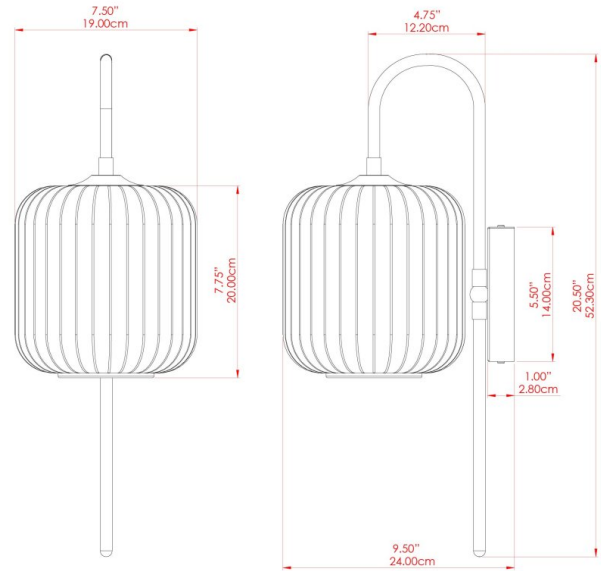

ASTORIA Wall Light

MLWL438ANTBRS Antique Brass

MATERIAL	Brass Glass
HEIGHT	52.6cm
WIDTH DIAMETER	20cm
LENGTH PROJECTION	27cm
WEIGHT	1.7 kg
LAMPHOLDER	E27
MAX WATTAGE	40W
VOLTAGE	220/240v
IP RATING	IP20
CLASS PROTECTION	Class I
SHADE	GL193
FLEX BAR CHAIN LENGTH	n/a
CABLE TYPE	MLCA047 Brown Fabric Braided Cable 2 Core Round

ASTORIA Wall Light

MLWL438POLBRS Polished Brass

MATERIAL	Brass Glass
HEIGHT	52.6cm
WIDTH DIAMETER	20cm
LENGTH PROJECTION	27cm
WEIGHT	1.7 kg
LAMPHOLDER	E27
MAX WATTAGE	40W
VOLTAGE	220/240v
IP RATING	IP20
CLASS PROTECTION	Class I
SHADE	GL193
FLEX BAR CHAIN LENGTH	n/a
CABLE TYPE	MLCA028 Black Fabric Braided Cable 2 Core Round

FIXING BRACKET: MLWB06

ASTORIA Wall Light

MLWL438SATBRS Satin Brass

MATERIAL	Brass Glass
HEIGHT	52.6cm
WIDTH DIAMETER	20cm
LENGTH PROJECTION	27cm
WEIGHT	1.7 kg
LAMPHOLDER	E27
MAX WATTAGE	40W
VOLTAGE	220/240v
IP RATING	IP20
CLASS PROTECTION	Class I
SHADE	GL193
FLEX BAR CHAIN LENGTH	n/a
CABLE TYPE	MLCA028 Black Fabric Braided Cable 2 Core Round

FIXING BRACKET: MLWB06

ASTORIA Wall Light

MLWL438ANTBRSOP Antique Brass

MATERIAL	Brass Glass
HEIGHT	52.6cm
WIDTH DIAMETER	20cm
LENGTH PROJECTION	27cm
WEIGHT	1.7 kg
LAMPHOLDER	E27
MAX WATTAGE	40W
VOLTAGE	220/240v
IP RATING	IP20
CLASS PROTECTION	Class I
SHADE	GL204
FLEX BAR CHAIN LENGTH	n/a
CABLE TYPE	MLCA047 Brown Fabric Braided Cable 2 Core Round