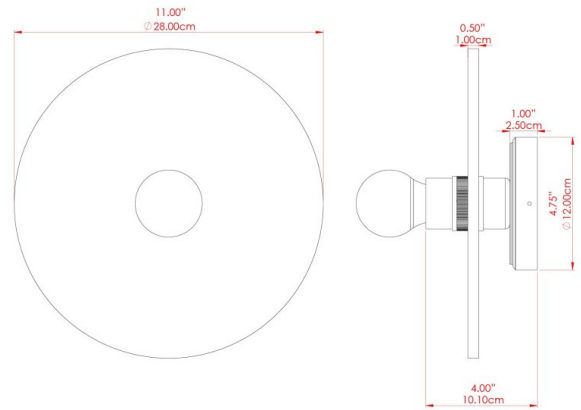

BOG Ceramic Wall Light

MLCMWL002ANTBRS Antique Brass

MATERIAL	Brass Ceramic
HEIGHT	n/a
WIDTH DIAMETER	28cm
LENGTH PROJECTION	10cm
WEIGHT	1.3 kg
LAMPHOLDER	E27
MAX WATTAGE	40W
VOLTAGE	220/240v
IP RATING	IP20
CLASS PROTECTION	Class I
SHADE	MLCS020
FLEX BAR CHAIN LENGTH	n/a
CABLE TYPE	-

FIXING BRACKET: MLWB17 | Antique Brass

BOG Ceramic Wall Light

MLCMWL002ANTSLV Antique Silver

MATERIAL	Brass Ceramic
HEIGHT	n/a
WIDTH DIAMETER	28cm
LENGTH PROJECTION	10cm
WEIGHT	1.3 kg
LAMPHOLDER	E27
MAX WATTAGE	40W
VOLTAGE	220/240v
IP RATING	IP20
CLASS PROTECTION	Class I
SHADE	MLCS020
FLEX BAR CHAIN LENGTH	n/a
CABLE TYPE	-

FIXING BRACKET: MLWB17 | Antique Silver

BOG Ceramic Wall Light

MLCMWL002POLBRS Polished Brass

MATERIAL	Brass Ceramic
HEIGHT	n/a
WIDTH DIAMETER	28cm
LENGTH PROJECTION	10cm
WEIGHT	1.3 kg
LAMPHOLDER	E27
MAX WATTAGE	40W
VOLTAGE	220/240v
IP RATING	IP20
CLASS PROTECTION	Class I
SHADE	MLCS020
FLEX BAR CHAIN LENGTH	n/a
CABLE TYPE	-

FIXING BRACKET: MLWB17 | Polished Brass

BOG Ceramic Wall Light

MLCMWL002SATBRS Satin Brass

MATERIAL	Brass Ceramic
HEIGHT	n/a
WIDTH DIAMETER	28cm
LENGTH PROJECTION	10cm
WEIGHT	1.3 kg
LAMPHOLDER	E27
MAX WATTAGE	40W
VOLTAGE	220/240v
IP RATING	IP20
CLASS PROTECTION	Class I
SHADE	MLCS020
FLEX BAR CHAIN LENGTH	n/a
CABLE TYPE	-