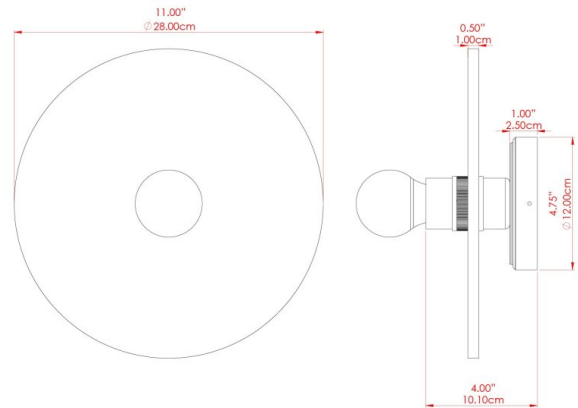

BOG Ceramic Wall Light

MLCMWL002ANTBRS Antique Brass

MATERIAL	Brass Ceramic
HEIGHT	n/a
WIDTH DIAMETER	28cm
LENGTH PROJECTION	10cm
WEIGHT	1.3 kg
LAMPHOLDER	E27
MAX WATTAGE	40W
VOLTAGE	220/240v
IP RATING	IP20
CLASS PROTECTION	Class I
SHADE	MLCS020
FLEX BAR CHAIN LENGTH	n/a
CABLE TYPE	-

FIXING BRACKET: MLWB17 | Antique Brass

BOG Ceramic Wall Light

MLCMWL002ANTSLV Antique Silver

MATERIAL	Brass Ceramic
HEIGHT	n/a
WIDTH DIAMETER	28cm
LENGTH PROJECTION	10cm
WEIGHT	1.3 kg
LAMPHOLDER	E27
MAX WATTAGE	40W
VOLTAGE	220/240v
IP RATING	IP20
CLASS PROTECTION	Class I
SHADE	MLCS020
FLEX BAR CHAIN LENGTH	n/a
CABLE TYPE	-

FIXING BRACKET: MLWB17 | Antique Silver

BOG Ceramic Wall Light

MLCMWL002POLBRS Polished Brass

MATERIAL	Brass Ceramic
HEIGHT	n/a
WIDTH DIAMETER	28cm
LENGTH PROJECTION	10cm
WEIGHT	1.3 kg
LAMPHOLDER	E27
MAX WATTAGE	40W
VOLTAGE	220/240v
IP RATING	IP20
CLASS PROTECTION	Class I
SHADE	MLCS020
FLEX BAR CHAIN LENGTH	n/a
CABLE TYPE	-

FIXING BRACKET: MLWB17 | Polished Brass

BOG Ceramic Wall Light

MLCMWL002SATBRS Satin Brass

MATERIAL	Brass Ceramic
HEIGHT	n/a
WIDTH DIAMETER	28cm
LENGTH PROJECTION	10cm
WEIGHT	1.3 kg
LAMPHOLDER	E27
MAX WATTAGE	40W
VOLTAGE	220/240v
IP RATING	IP20
CLASS PROTECTION	Class I
SHADE	MLCS020
FLEX BAR CHAIN LENGTH	n/a
CABLE TYPE	-