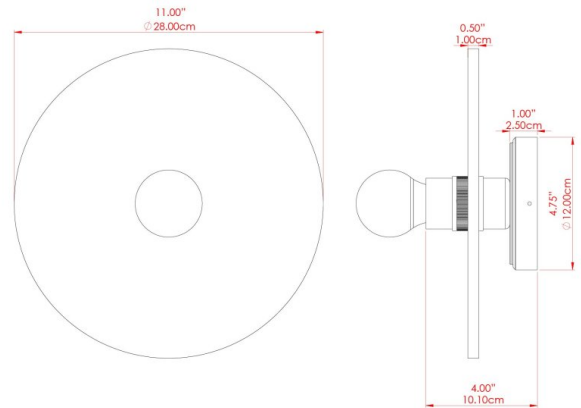

BOG Ceramic Wall Light

MLCMWL002ANTBRS Antique Brass

MATERIAL	Brass Ceramic
HEIGHT	n/a
WIDTH DIAMETER	28cm
LENGTH PROJECTION	10cm
WEIGHT	1.3 kg
LAMPHOLDER	E27
MAX WATTAGE	40W
VOLTAGE	220/240v
IP RATING	IP20
CLASS PROTECTION	Class I
SHADE	MLCS020
FLEX BAR CHAIN LENGTH	n/a
CABLE TYPE	-

FIXING BRACKET: MLWB17 | Antique Brass

BOG Ceramic Wall Light

MLCMWL002ANTSLV Antique Silver

MATERIAL	Brass Ceramic
HEIGHT	n/a
WIDTH DIAMETER	28cm
LENGTH PROJECTION	10cm
WEIGHT	1.3 kg
LAMPHOLDER	E27
MAX WATTAGE	40W
VOLTAGE	220/240v
IP RATING	IP20
CLASS PROTECTION	Class I
SHADE	MLCS020
FLEX BAR CHAIN LENGTH	n/a
CABLE TYPE	-

FIXING BRACKET: MLWB17 | Antique Silver

BOG Ceramic Wall Light

MLCMWL002POLBRS Polished Brass

MATERIAL	Brass Ceramic
HEIGHT	n/a
WIDTH DIAMETER	28cm
LENGTH PROJECTION	10cm
WEIGHT	1.3 kg
LAMPHOLDER	E27
MAX WATTAGE	40W
VOLTAGE	220/240v
IP RATING	IP20
CLASS PROTECTION	Class I
SHADE	MLCS020
FLEX BAR CHAIN LENGTH	n/a
CABLE TYPE	-

FIXING BRACKET: MLWB17 | Polished Brass

BOG Ceramic Wall Light

MLCMWL002SATBRS Satin Brass

MATERIAL	Brass Ceramic
HEIGHT	n/a
WIDTH DIAMETER	28cm
LENGTH PROJECTION	10cm
WEIGHT	1.3 kg
LAMPHOLDER	E27
MAX WATTAGE	40W
VOLTAGE	220/240v
IP RATING	IP20
CLASS PROTECTION	Class I
SHADE	MLCS020
FLEX BAR CHAIN LENGTH	n/a
CABLE TYPE	-