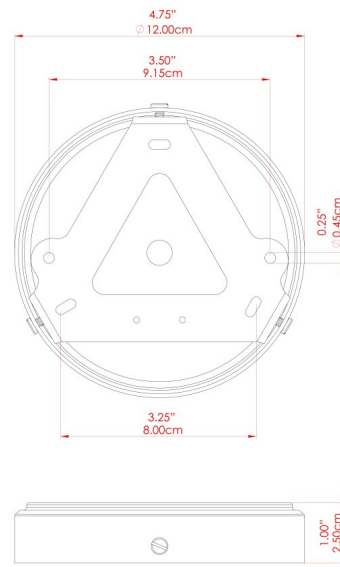

BOG Ceramic Wall Light

MLCMWL002ANTBRS Antique Brass

MATERIAL	Brass Ceramic
HEIGHT	n/a
WIDTH DIAMETER	28cm
LENGTH PROJECTION	10cm
WEIGHT	1.3 kg
LAMPHOLDER	E27
MAX WATTAGE	40W
VOLTAGE	220/240v
IP RATING	IP20
CLASS PROTECTION	Class I
SHADE	MLCS020
FLEX BAR CHAIN LENGTH	n/a
CABLE TYPE	-

FIXING BRACKET: MLWB17 | Antique Brass

BOG Ceramic Wall Light

MLCMWL002ANTSLV Antique Silver

MATERIAL	Brass Ceramic
HEIGHT	n/a
WIDTH DIAMETER	28cm
LENGTH PROJECTION	10cm
WEIGHT	1.3 kg
LAMPHOLDER	E27
MAX WATTAGE	40W
VOLTAGE	220/240v
IP RATING	IP20
CLASS PROTECTION	Class I
SHADE	MLCS020
FLEX BAR CHAIN LENGTH	n/a
CABLE TYPE	-

FIXING BRACKET: MLWB17 | Antique Silver

BOG Ceramic Wall Light

MLCMWL002POLBRS Polished Brass

MATERIAL	Brass Ceramic
HEIGHT	n/a
WIDTH DIAMETER	28cm
LENGTH PROJECTION	10cm
WEIGHT	1.3 kg
LAMPHOLDER	E27
MAX WATTAGE	40W
VOLTAGE	220/240v
IP RATING	IP20
CLASS PROTECTION	Class I
SHADE	MLCS020
FLEX BAR CHAIN LENGTH	n/a
CABLE TYPE	-

FIXING BRACKET: MLWB17 | Polished Brass

BOG Ceramic Wall Light

MLCMWL002SATBRS Satin Brass

MATERIAL	Brass Ceramic
HEIGHT	n/a
WIDTH DIAMETER	28cm
LENGTH PROJECTION	10cm
WEIGHT	1.3 kg
LAMPHOLDER	E27
MAX WATTAGE	40W
VOLTAGE	220/240v
IP RATING	IP20
CLASS PROTECTION	Class I
SHADE	MLCS020
FLEX BAR CHAIN LENGTH	n/a
CABLE TYPE	-