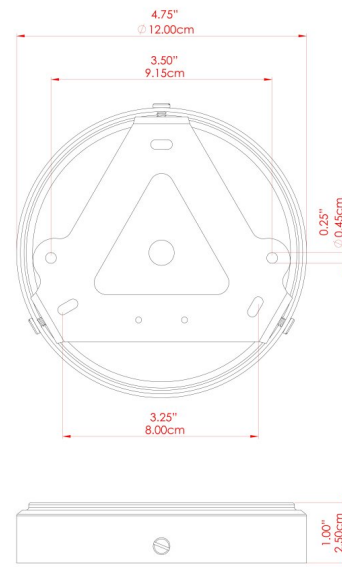

BOG Ceramic Wall Light

MLCMWL002ANTBRS Antique Brass

MATERIAL	Brass Ceramic
HEIGHT	n/a
WIDTH DIAMETER	28cm
LENGTH PROJECTION	10cm
WEIGHT	1.3 kg
LAMPHOLDER	E27
MAX WATTAGE	40W
VOLTAGE	220/240v
IP RATING	IP20
CLASS PROTECTION	Class I
SHADE	MLCS020
FLEX BAR CHAIN LENGTH	n/a
CABLE TYPE	-

FIXING BRACKET: MLWB17 | Antique Brass

BOG Ceramic Wall Light

MLCMWL002ANTSLV Antique Silver

MATERIAL	Brass Ceramic
HEIGHT	n/a
WIDTH DIAMETER	28cm
LENGTH PROJECTION	10cm
WEIGHT	1.3 kg
LAMPHOLDER	E27
MAX WATTAGE	40W
VOLTAGE	220/240v
IP RATING	IP20
CLASS PROTECTION	Class I
SHADE	MLCS020
FLEX BAR CHAIN LENGTH	n/a
CABLE TYPE	-

FIXING BRACKET: MLWB17 | Antique Silver

BOG Ceramic Wall Light

MLCMWL002POLBRS Polished Brass

MATERIAL	Brass Ceramic
HEIGHT	n/a
WIDTH DIAMETER	28cm
LENGTH PROJECTION	10cm
WEIGHT	1.3 kg
LAMPHOLDER	E27
MAX WATTAGE	40W
VOLTAGE	220/240v
IP RATING	IP20
CLASS PROTECTION	Class I
SHADE	MLCS020
FLEX BAR CHAIN LENGTH	n/a
CABLE TYPE	-

FIXING BRACKET: MLWB17 | Polished Brass

BOG Ceramic Wall Light

MLCMWL002SATBRS Satin Brass

MATERIAL	Brass Ceramic
HEIGHT	n/a
WIDTH DIAMETER	28cm
LENGTH PROJECTION	10cm
WEIGHT	1.3 kg
LAMPHOLDER	E27
MAX WATTAGE	40W
VOLTAGE	220/240v
IP RATING	IP20
CLASS PROTECTION	Class I
SHADE	MLCS020
FLEX BAR CHAIN LENGTH	n/a
CABLE TYPE	-