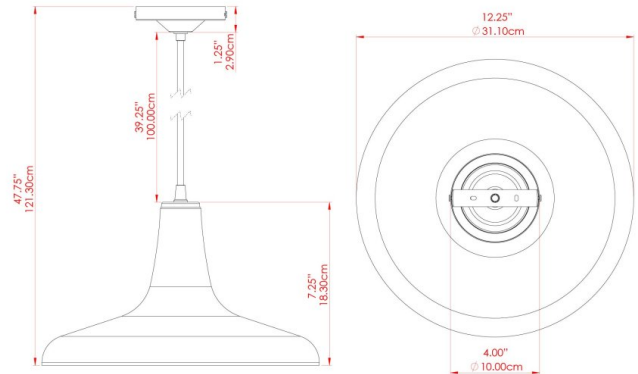

FIXING BRACKET: MLROSE05GRIP | Matt Black

KAMAL Pendant

MLP234PCWTE White

MATERIAL	Brass
HEIGHT	20cm
WIDTH DIAMETER	31.5cm
LENGTH PROJECTION	n/a
WEIGHT	0.8 kg
LAMPHOLDER	E27
MAX WATTAGE	40W
VOLTAGE	220/240v
IP RATING	IP20
CLASS PROTECTION	Class I
SHADE	-
FLEX BAR CHAIN LENGTH	100cm
CABLE TYPE	MLCA001 Black Fabric Braided Cable 2 Core Twisted

FIXING BRACKET: MLROSE05GRIP | White

Product Notes:
 1) Bulbs not included. 2) Dimensions do not include bulbs. 3) All products are individually made-to-order and therefore may differ slightly within manufacturing tolerances. 4) Cable / chain can be shortened during installation. Longer cable / chain lengths available on request. 5) Additional colour finishes may be available on request. 6) Refer to our website for a full list of terms and conditions.

KAMAL Pendant

MLP234POLBRS Polished Brass

MATERIAL	Brass
HEIGHT	20cm
WIDTH DIAMETER	31.5cm
LENGTH PROJECTION	n/a
WEIGHT	0.8 kg
LAMPHOLDER	E27
MAX WATTAGE	40W
VOLTAGE	220/240v
IP RATING	IP20
CLASS PROTECTION	Class I
SHADE	-
FLEX BAR CHAIN LENGTH	100cm
CABLE TYPE	MLCA002 Brown Fabric Braided Cable 2 Core Twisted

KAMAL Pendant

MLP234SATBRS Satin Brass

MATERIAL	Brass
HEIGHT	20cm
WIDTH DIAMETER	31.5cm
LENGTH PROJECTION	n/a
WEIGHT	0.8 kg
LAMPHOLDER	E27
MAX WATTAGE	40W
VOLTAGE	220/240v
IP RATING	IP20
CLASS PROTECTION	Class I
SHADE	-
FLEX BAR CHAIN LENGTH	100cm
CABLE TYPE	MLCA002 Brown Fabric Braided Cable 2 Core Twisted