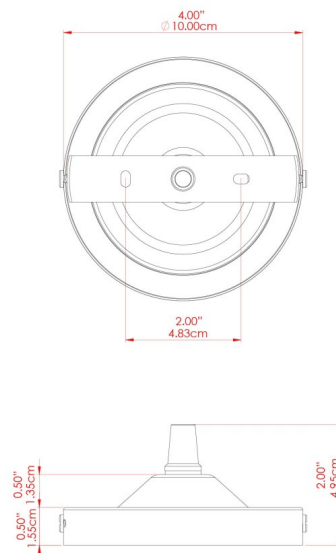

MATERIAL	Brass
HEIGHT	20cm
WIDTH | DIAMETER	31.5cm
LENGTH | PROJECTION	n/a
WEIGHT	0.8 kg
LAMPHOLDER	E27
MAX WATTAGE	40W
VOLTAGE	220/240v
IP RATING	IP20
CLASS PROTECTION	Class I
SHADE	-
FLEX | BAR | CHAIN LENGTH	100cm
CABLE TYPE	MLCA002 | Brown Fabric Braided Cable | 2 Core Twisted

FIXING BRACKET: MLROSE05GRIP | Antique Brass