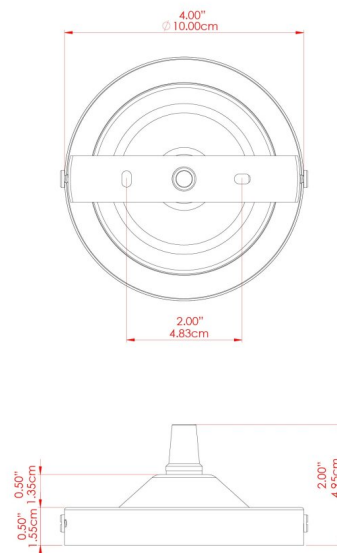

FIXING BRACKET: MLROSE05GRIP | Polished Brass

Product Notes:
1) Bulbs not included. 2) Dimensions do not include bulbs. 3) All products are individually made-to-order and therefore may differ slightly within manufacturing tolerances. 4) Cable / chain can be shortened during installation. Longer cable / chain lengths available on request. 5) Additional colour finishes may be available on request. 6) Refer to our website for a full list of terms and conditions.