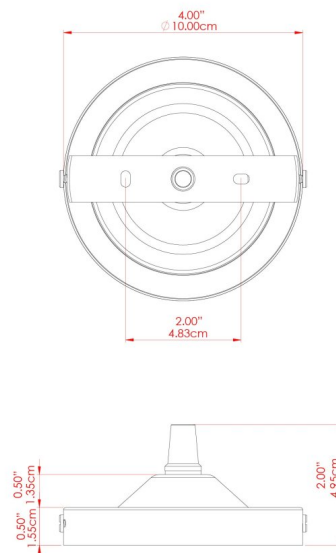

KAMAL Pendant

MLP234PCBLK Black

MATERIAL	Brass
HEIGHT	20cm
WIDTH DIAMETER	31.5cm
LENGTH PROJECTION	n/a
WEIGHT	0.8 kg
LAMPHOLDER	E27
MAX WATTAGE	40W
VOLTAGE	220/240v
IP RATING	IP20
CLASS PROTECTION	Class I
SHADE	-
FLEX BAR CHAIN LENGTH	100cm
CABLE TYPE	MLCA001 Black Fabric Braided Cable 2 Core Twisted

KAMAL Pendant

MLP234PCMBK Matt Black

POWDER-COATED
MATTE BLACK

MATERIAL	Brass
HEIGHT	20cm
WIDTH DIAMETER	31.5cm
LENGTH PROJECTION	n/a
WEIGHT	0.8 kg
LAMPHOLDER	E27
MAX WATTAGE	40W
VOLTAGE	220/240v
IP RATING	IP20
CLASS PROTECTION	Class I
SHADE	-
FLEX BAR CHAIN LENGTH	100cm
CABLE TYPE	MLCA001 Black Fabric Braided Cable 2 Core Twisted

FIXING BRACKET: MLROSE05GRIP | Matt Black

KAMAL Pendant

MLP234PCWTE White

MATERIAL	Brass
HEIGHT	20cm
WIDTH DIAMETER	31.5cm
LENGTH PROJECTION	n/a
WEIGHT	0.8 kg
LAMPHOLDER	E27
MAX WATTAGE	40W
VOLTAGE	220/240v
IP RATING	IP20
CLASS PROTECTION	Class I
SHADE	-
FLEX BAR CHAIN LENGTH	100cm
CABLE TYPE	MLCA001 Black Fabric Braided Cable 2 Core Twisted

KAMAL Pendant

MLP234POLBRS Polished Brass

MATERIAL	Brass
HEIGHT	20cm
WIDTH DIAMETER	31.5cm
LENGTH PROJECTION	n/a
WEIGHT	0.8 kg
LAMPHOLDER	E27
MAX WATTAGE	40W
VOLTAGE	220/240v
IP RATING	IP20
CLASS PROTECTION	Class I
SHADE	-
FLEX BAR CHAIN LENGTH	100cm
CABLE TYPE	MLCA002 Brown Fabric Braided Cable 2 Core Twisted