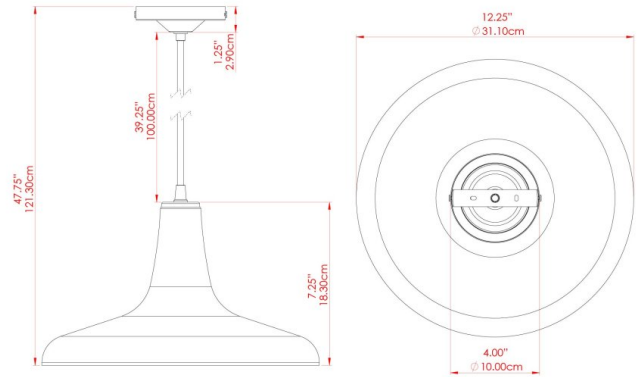

FIXING BRACKET: MLROSE05GRIP | Matt Black

KAMAL Pendant

MLP234PCWTE White

MATERIAL	Brass
HEIGHT	20cm
WIDTH DIAMETER	31.5cm
LENGTH PROJECTION	n/a
WEIGHT	0.8 kg
LAMPHOLDER	E27
MAX WATTAGE	40W
VOLTAGE	220/240v
IP RATING	IP20
CLASS PROTECTION	Class I
SHADE	-
FLEX BAR CHAIN LENGTH	100cm
CABLE TYPE	MLCA001 Black Fabric Braided Cable 2 Core Twisted

KAMAL Pendant

MLP234POLBRS Polished Brass

MATERIAL	Brass
HEIGHT	20cm
WIDTH DIAMETER	31.5cm
LENGTH PROJECTION	n/a
WEIGHT	0.8 kg
LAMPHOLDER	E27
MAX WATTAGE	40W
VOLTAGE	220/240v
IP RATING	IP20
CLASS PROTECTION	Class I
SHADE	-
FLEX BAR CHAIN LENGTH	100cm
CABLE TYPE	MLCA002 Brown Fabric Braided Cable 2 Core Twisted

FIXING BRACKET: MLROSE05GRIP | Polished Brass

Product Notes:
 1) Bulbs not included. 2) Dimensions do not include bulbs. 3) All products are individually made-to-order and therefore may differ slightly within manufacturing tolerances. 4) Cable / chain can be shortened during installation. Longer cable / chain lengths available on request. 5) Additional colour finishes may be available on request. 6) Refer to our website for a full list of terms and conditions.

KAMAL Pendant

MLP234SATBRS Satin Brass

MATERIAL	Brass
HEIGHT	20cm
WIDTH DIAMETER	31.5cm
LENGTH PROJECTION	n/a
WEIGHT	0.8 kg
LAMPHOLDER	E27
MAX WATTAGE	40W
VOLTAGE	220/240v
IP RATING	IP20
CLASS PROTECTION	Class I
SHADE	-
FLEX BAR CHAIN LENGTH	100cm
CABLE TYPE	MLCA002 Brown Fabric Braided Cable 2 Core Twisted