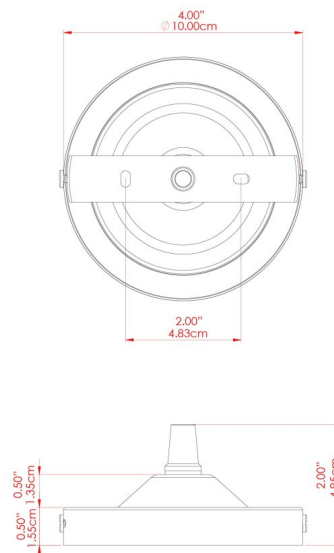

FIXING BRACKET: MLROSE05GRIP | Satin Brass

Product Notes:
1) Bulbs not included. 2) Dimensions do not include bulbs. 3) All products are individually made-to-order and therefore may differ slightly within manufacturing tolerances. 4) Cable / chain can be shortened during installation. Longer cable / chain lengths available on request. 5) Additional colour finishes may be available on request. 6) Refer to our website for a full list of terms and conditions.