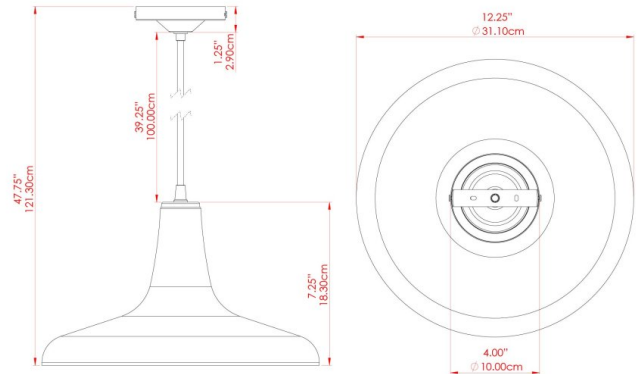

KAMAL Pendant

MLP234ANTBRS Antique Brass

MATERIAL	Brass
HEIGHT	20cm
WIDTH DIAMETER	31.5cm
LENGTH PROJECTION	n/a
WEIGHT	0.8 kg
LAMPHOLDER	E27
MAX WATTAGE	40W
VOLTAGE	220/240v
IP RATING	IP20
CLASS PROTECTION	Class I
SHADE	-
FLEX BAR CHAIN LENGTH	100cm
CABLE TYPE	MLCA002 Brown Fabric Braided Cable 2 Core Twisted

KAMAL Pendant

MLP234ANTSLV Antique Silver

MATERIAL	Brass
HEIGHT	20cm
WIDTH DIAMETER	31.5cm
LENGTH PROJECTION	n/a
WEIGHT	0.8 kg
LAMPHOLDER	E27
MAX WATTAGE	40W
VOLTAGE	220/240v
IP RATING	IP20
CLASS PROTECTION	Class I
SHADE	-
FLEX BAR CHAIN LENGTH	100cm
CABLE TYPE	MLCA001 Black Fabric Braided Cable 2 Core Twisted

KAMAL Pendant

MLP234PCBLK Black

MATERIAL	Brass
HEIGHT	20cm
WIDTH DIAMETER	31.5cm
LENGTH PROJECTION	n/a
WEIGHT	0.8 kg
LAMPHOLDER	E27
MAX WATTAGE	40W
VOLTAGE	220/240v
IP RATING	IP20
CLASS PROTECTION	Class I
SHADE	-
FLEX BAR CHAIN LENGTH	100cm
CABLE TYPE	MLCA001 Black Fabric Braided Cable 2 Core Twisted

KAMAL Pendant

MLP234POLBRS Polished Brass

MATERIAL	Brass
HEIGHT	20cm
WIDTH DIAMETER	31.5cm
LENGTH PROJECTION	n/a
WEIGHT	0.8 kg
LAMPHOLDER	E27
MAX WATTAGE	40W
VOLTAGE	220/240v
IP RATING	IP20
CLASS PROTECTION	Class I
SHADE	-
FLEX BAR CHAIN LENGTH	100cm
CABLE TYPE	MLCA002 Brown Fabric Braided Cable 2 Core Twisted