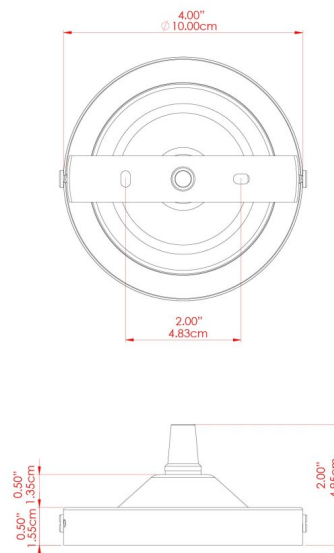

MATERIAL	Brass
HEIGHT	20cm
WIDTH | DIAMETER	31.5cm
LENGTH | PROJECTION	n/a
WEIGHT	0.8 kg
LAMPHOLDER	E27
MAX WATTAGE	40W
VOLTAGE	220/240v
IP RATING	IP20
CLASS PROTECTION	Class I
SHADE	-
FLEX | BAR | CHAIN LENGTH	100cm
CABLE TYPE	MLCA001 | Black Fabric Braided Cable | 2 Core Twisted

FIXING BRACKET: MLROSE05GRIP | White