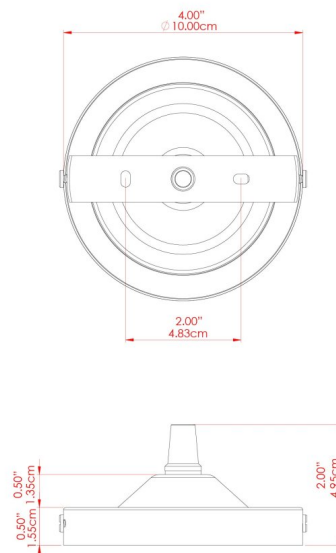

FIXING BRACKET: MLROSE05GRIP | Black

Product Notes:
1) Bulbs not included. 2) Dimensions do not include bulbs. 3) All products are individually made-to-order and therefore may differ slightly within manufacturing tolerances. 4) Cable / chain can be shortened during installation. Longer cable / chain lengths available on request. 5) Additional colour finishes may be available on request. 6) Refer to our website for a full list of terms and conditions.