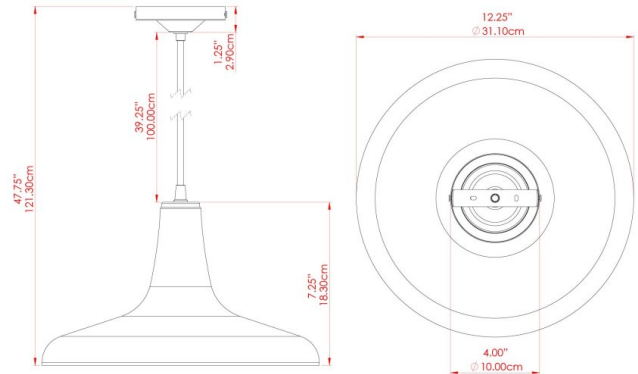

KAMAL Pendant

MLP234PCBLK Black

MATERIAL	Brass
HEIGHT	20cm
WIDTH DIAMETER	31.5cm
LENGTH PROJECTION	n/a
WEIGHT	0.8 kg
LAMPHOLDER	E27
MAX WATTAGE	40W
VOLTAGE	220/240v
IP RATING	IP20
CLASS PROTECTION	Class I
SHADE	-
FLEX BAR CHAIN LENGTH	100cm
CABLE TYPE	MLCA001 Black Fabric Braided Cable 2 Core Twisted

KAMAL Pendant

MLP234PCMBK Matt Black

POWDER-COATED
MATTE BLACK

MATERIAL	Brass
HEIGHT	20cm
WIDTH DIAMETER	31.5cm
LENGTH PROJECTION	n/a
WEIGHT	0.8 kg
LAMPHOLDER	E27
MAX WATTAGE	40W
VOLTAGE	220/240v
IP RATING	IP20
CLASS PROTECTION	Class I
SHADE	-
FLEX BAR CHAIN LENGTH	100cm
CABLE TYPE	MLCA001 Black Fabric Braided Cable 2 Core Twisted

FIXING BRACKET: MLROSE05GRIP | Matt Black

KAMAL Pendant

MLP234PCWTE White

MATERIAL	Brass
HEIGHT	20cm
WIDTH DIAMETER	31.5cm
LENGTH PROJECTION	n/a
WEIGHT	0.8 kg
LAMPHOLDER	E27
MAX WATTAGE	40W
VOLTAGE	220/240v
IP RATING	IP20
CLASS PROTECTION	Class I
SHADE	-
FLEX BAR CHAIN LENGTH	100cm
CABLE TYPE	MLCA001 Black Fabric Braided Cable 2 Core Twisted

KAMAL Pendant

MLP234POLBRS Polished Brass

MATERIAL	Brass
HEIGHT	20cm
WIDTH DIAMETER	31.5cm
LENGTH PROJECTION	n/a
WEIGHT	0.8 kg
LAMPHOLDER	E27
MAX WATTAGE	40W
VOLTAGE	220/240v
IP RATING	IP20
CLASS PROTECTION	Class I
SHADE	-
FLEX BAR CHAIN LENGTH	100cm
CABLE TYPE	MLCA002 Brown Fabric Braided Cable 2 Core Twisted