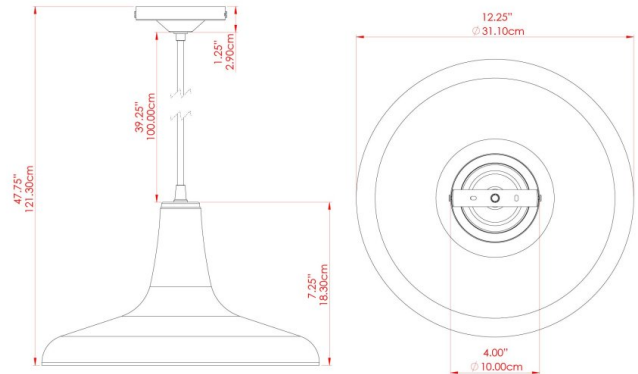

KAMAL Pendant

MLP234ANTSLV Antique Silver

MATERIAL	Brass
HEIGHT	20cm
WIDTH DIAMETER	31.5cm
LENGTH PROJECTION	n/a
WEIGHT	0.8 kg
LAMPHOLDER	E27
MAX WATTAGE	40W
VOLTAGE	220/240v
IP RATING	IP20
CLASS PROTECTION	Class I
SHADE	-
FLEX BAR CHAIN LENGTH	100cm
CABLE TYPE	MLCA001 Black Fabric Braided Cable 2 Core Twisted

KAMAL Pendant

MLP234PCBLK Black

MATERIAL	Brass
HEIGHT	20cm
WIDTH DIAMETER	31.5cm
LENGTH PROJECTION	n/a
WEIGHT	0.8 kg
LAMPHOLDER	E27
MAX WATTAGE	40W
VOLTAGE	220/240v
IP RATING	IP20
CLASS PROTECTION	Class I
SHADE	-
FLEX BAR CHAIN LENGTH	100cm
CABLE TYPE	MLCA001 Black Fabric Braided Cable 2 Core Twisted

KAMAL Pendant

MLP234PCMBK Matt Black

POWDER-COATED
MATTE BLACK

MATERIAL	Brass
HEIGHT	20cm
WIDTH DIAMETER	31.5cm
LENGTH PROJECTION	n/a
WEIGHT	0.8 kg
LAMPHOLDER	E27
MAX WATTAGE	40W
VOLTAGE	220/240v
IP RATING	IP20
CLASS PROTECTION	Class I
SHADE	-
FLEX BAR CHAIN LENGTH	100cm
CABLE TYPE	MLCA001 Black Fabric Braided Cable 2 Core Twisted

FIXING BRACKET: MLROSE05GRIP | Matt Black

KAMAL Pendant

MLP234PCWTE White

MATERIAL	Brass
HEIGHT	20cm
WIDTH DIAMETER	31.5cm
LENGTH PROJECTION	n/a
WEIGHT	0.8 kg
LAMPHOLDER	E27
MAX WATTAGE	40W
VOLTAGE	220/240v
IP RATING	IP20
CLASS PROTECTION	Class I
SHADE	-
FLEX BAR CHAIN LENGTH	100cm
CABLE TYPE	MLCA001 Black Fabric Braided Cable 2 Core Twisted