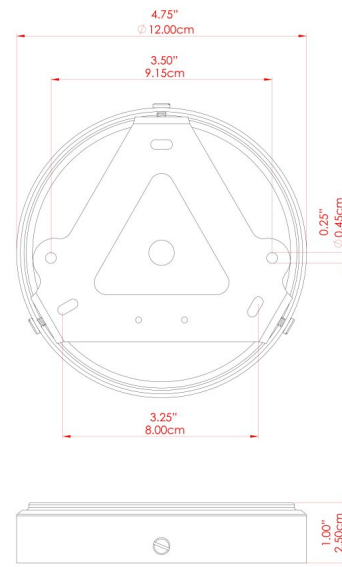

FIXING BRACKET: MLWB17 | Antique Brass

Product Notes:
1) Bulbs not included. 2) Dimensions do not include bulbs. 3) All products are individually made-to-order and therefore may differ slightly within manufacturing tolerances. 4) Cable / chain can be shortened during installation. Longer cable / chain lengths available on request. 5) Additional colour finishes may be available on request. 6) Refer to our website for a full list of terms and conditions.