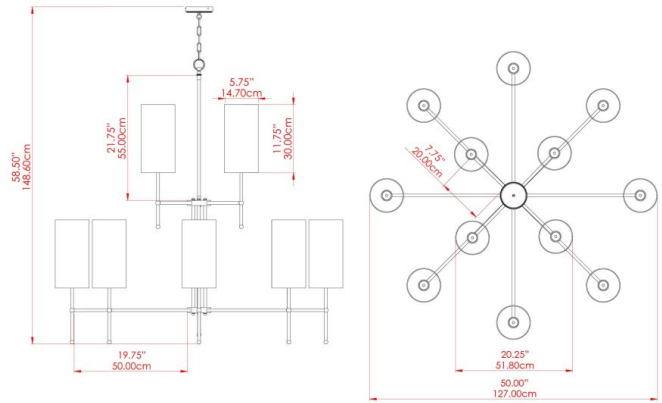

ARIZONA Chandelier

MLF342ANTBRS Antique Brass

MATERIAL	Brass Fabric
HEIGHT	120cm
WIDTH DIAMETER	127cm
LENGTH PROJECTION	n/a
WEIGHT	16 kg
LAMPHOLDER	E27
MAX WATTAGE	40W
VOLTAGE	220/240v
IP RATING	IP20
CLASS PROTECTION	Class I
SHADE	MLFS009
FLEX BAR CHAIN LENGTH	100cm
CABLE TYPE	MLCA036 Brown PVC Flexible Cable 3 Core

MATERIAL	Brass Fabric
HEIGHT	120cm
WIDTH DIAMETER	127cm
LENGTH PROJECTION	n/a
WEIGHT	16 kg
LAMPHOLDER	E27
MAX WATTAGE	40W
VOLTAGE	220/240v
IP RATING	IP20
CLASS PROTECTION	Class I
SHADE	MLFS009
FLEX BAR CHAIN LENGTH	100cm
CABLE TYPE	MLCA013 Clear PVC Flexible Cable 3 Core

FIXING BRACKET: MLWB17 | Antique Silver

MATERIAL	Brass Fabric
HEIGHT	120cm
WIDTH DIAMETER	127cm
LENGTH PROJECTION	n/a
WEIGHT	16 kg
LAMPHOLDER	E27
MAX WATTAGE	40W
VOLTAGE	220/240v
IP RATING	IP20
CLASS PROTECTION	Class I
SHADE	MLFS009
FLEX BAR CHAIN LENGTH	100cm
CABLE TYPE	MLCA012 Gold PVC Flexible Cable 3 Core

FIXING BRACKET: MLWB17 | Polished Brass

MATERIAL	Brass Fabric
HEIGHT	120cm
WIDTH DIAMETER	127cm
LENGTH PROJECTION	n/a
WEIGHT	16 kg
LAMPHOLDER	E27
MAX WATTAGE	40W
VOLTAGE	220/240v
IP RATING	IP20
CLASS PROTECTION	Class I
SHADE	MLFS009
FLEX BAR CHAIN LENGTH	100cm
CABLE TYPE	MLCA012 Gold PVC Flexible Cable 3 Core