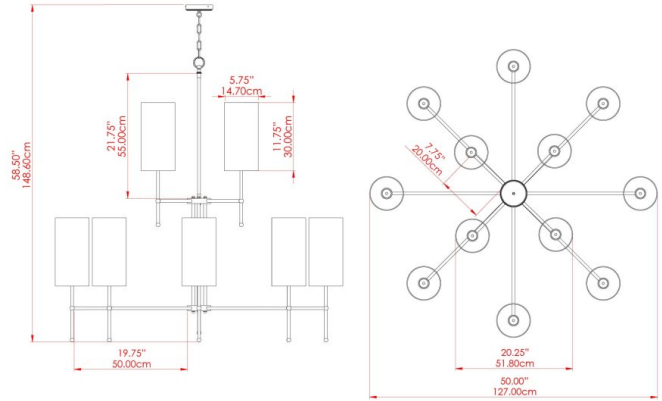

ARIZONA Chandelier

MLF342ANTBRS Antique Brass

MATERIAL	Brass Fabric
HEIGHT	120cm
WIDTH DIAMETER	127cm
LENGTH PROJECTION	n/a
WEIGHT	16 kg
LAMPHOLDER	E27
MAX WATTAGE	40W
VOLTAGE	220/240v
IP RATING	IP20
CLASS PROTECTION	Class I
SHADE	MLFS009
FLEX BAR CHAIN LENGTH	100cm
CABLE TYPE	MLCA036 Brown PVC Flexible Cable 3 Core

MATERIAL	Brass Fabric
HEIGHT	120cm
WIDTH DIAMETER	127cm
LENGTH PROJECTION	n/a
WEIGHT	16 kg
LAMPHOLDER	E27
MAX WATTAGE	40W
VOLTAGE	220/240v
IP RATING	IP20
CLASS PROTECTION	Class I
SHADE	MLFS009
FLEX BAR CHAIN LENGTH	100cm
CABLE TYPE	MLCA013 Clear PVC Flexible Cable 3 Core

FIXING BRACKET: MLWB17 | Antique Silver

MATERIAL	Brass Fabric
HEIGHT	120cm
WIDTH DIAMETER	127cm
LENGTH PROJECTION	n/a
WEIGHT	16 kg
LAMPHOLDER	E27
MAX WATTAGE	40W
VOLTAGE	220/240v
IP RATING	IP20
CLASS PROTECTION	Class I
SHADE	MLFS009
FLEX BAR CHAIN LENGTH	100cm
CABLE TYPE	MLCA012 Gold PVC Flexible Cable 3 Core

FIXING BRACKET: MLWB17 | Polished Brass

MATERIAL	Brass Fabric
HEIGHT	120cm
WIDTH DIAMETER	127cm
LENGTH PROJECTION	n/a
WEIGHT	16 kg
LAMPHOLDER	E27
MAX WATTAGE	40W
VOLTAGE	220/240v
IP RATING	IP20
CLASS PROTECTION	Class I
SHADE	MLFS009
FLEX BAR CHAIN LENGTH	100cm
CABLE TYPE	MLCA012 Gold PVC Flexible Cable 3 Core