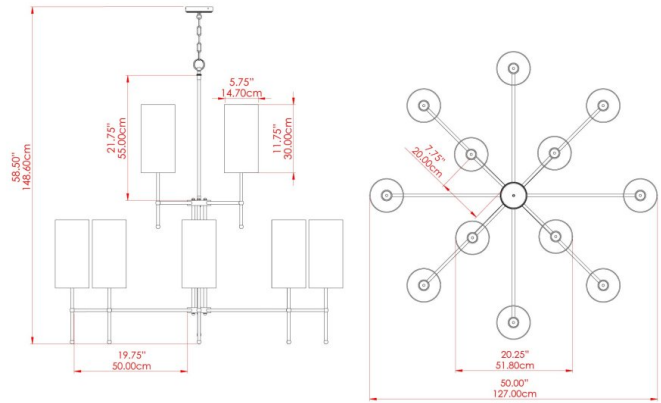

ARIZONA Chandelier

MLF342ANTBRS Antique Brass

MATERIAL	Brass Fabric
HEIGHT	120cm
WIDTH DIAMETER	127cm
LENGTH PROJECTION	n/a
WEIGHT	16 kg
LAMPHOLDER	E27
MAX WATTAGE	40W
VOLTAGE	220/240v
IP RATING	IP20
CLASS PROTECTION	Class I
SHADE	MLFS009
FLEX BAR CHAIN LENGTH	100cm
CABLE TYPE	MLCA036 Brown PVC Flexible Cable 3 Core

MATERIAL	Brass Fabric
HEIGHT	120cm
WIDTH DIAMETER	127cm
LENGTH PROJECTION	n/a
WEIGHT	16 kg
LAMPHOLDER	E27
MAX WATTAGE	40W
VOLTAGE	220/240v
IP RATING	IP20
CLASS PROTECTION	Class I
SHADE	MLFS009
FLEX BAR CHAIN LENGTH	100cm
CABLE TYPE	MLCA013 Clear PVC Flexible Cable 3 Core

FIXING BRACKET: MLWB17 | Antique Silver

MATERIAL	Brass Fabric
HEIGHT	120cm
WIDTH DIAMETER	127cm
LENGTH PROJECTION	n/a
WEIGHT	16 kg
LAMPHOLDER	E27
MAX WATTAGE	40W
VOLTAGE	220/240v
IP RATING	IP20
CLASS PROTECTION	Class I
SHADE	MLFS009
FLEX BAR CHAIN LENGTH	100cm
CABLE TYPE	MLCA012 Gold PVC Flexible Cable 3 Core

FIXING BRACKET: MLWB17 | Polished Brass

MATERIAL	Brass Fabric
HEIGHT	120cm
WIDTH DIAMETER	127cm
LENGTH PROJECTION	n/a
WEIGHT	16 kg
LAMPHOLDER	E27
MAX WATTAGE	40W
VOLTAGE	220/240v
IP RATING	IP20
CLASS PROTECTION	Class I
SHADE	MLFS009
FLEX BAR CHAIN LENGTH	100cm
CABLE TYPE	MLCA012 Gold PVC Flexible Cable 3 Core