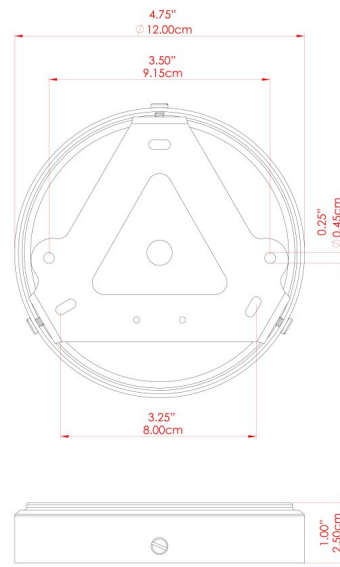

ARIZONA Chandelier

MLF342ANTBRS Antique Brass

MATERIAL	Brass Fabric
HEIGHT	120cm
WIDTH DIAMETER	127cm
LENGTH PROJECTION	n/a
WEIGHT	16 kg
LAMPHOLDER	E27
MAX WATTAGE	40W
VOLTAGE	220/240v
IP RATING	IP20
CLASS PROTECTION	Class I
SHADE	MLFS009
FLEX BAR CHAIN LENGTH	100cm
CABLE TYPE	MLCA036 Brown PVC Flexible Cable 3 Core

MATERIAL	Brass Fabric
HEIGHT	120cm
WIDTH DIAMETER	127cm
LENGTH PROJECTION	n/a
WEIGHT	16 kg
LAMPHOLDER	E27
MAX WATTAGE	40W
VOLTAGE	220/240v
IP RATING	IP20
CLASS PROTECTION	Class I
SHADE	MLFS009
FLEX BAR CHAIN LENGTH	100cm
CABLE TYPE	MLCA013 Clear PVC Flexible Cable 3 Core

FIXING BRACKET: MLWB17 | Antique Silver

MATERIAL	Brass Fabric
HEIGHT	120cm
WIDTH DIAMETER	127cm
LENGTH PROJECTION	n/a
WEIGHT	16 kg
LAMPHOLDER	E27
MAX WATTAGE	40W
VOLTAGE	220/240v
IP RATING	IP20
CLASS PROTECTION	Class I
SHADE	MLFS009
FLEX BAR CHAIN LENGTH	100cm
CABLE TYPE	MLCA012 Gold PVC Flexible Cable 3 Core

FIXING BRACKET: MLWB17 | Polished Brass

MATERIAL	Brass Fabric
HEIGHT	120cm
WIDTH DIAMETER	127cm
LENGTH PROJECTION	n/a
WEIGHT	16 kg
LAMPHOLDER	E27
MAX WATTAGE	40W
VOLTAGE	220/240v
IP RATING	IP20
CLASS PROTECTION	Class I
SHADE	MLFS009
FLEX BAR CHAIN LENGTH	100cm
CABLE TYPE	MLCA012 Gold PVC Flexible Cable 3 Core