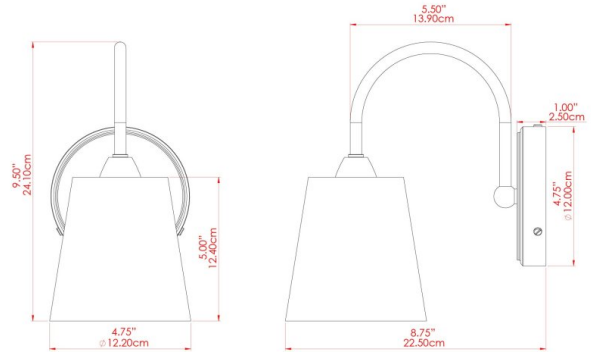

## MLWL337ANTBRS Antique Brass

MATERIAL	Brass   Fabric
HEIGHT	24cm
WIDTH   DIAMETER	12cm
LENGTH   PROJECTION	22.5cm
WEIGHT	0.72 kg
LAMPHOLDER	E14
MAX WATTAGE	40W
VOLTAGE	220/240v
IP RATING	IP20
CLASS PROTECTION	Class I
SHADE	MLFS005
FLEX   BAR   CHAIN LENGTH	n/a
CABLE TYPE	-

## MLWL337ANTSLV Antique Silver

MATERIAL	Brass   Fabric
HEIGHT	24cm
WIDTH   DIAMETER	12cm
LENGTH   PROJECTION	22.5cm
WEIGHT	0.72 kg
LAMPHOLDER	E14
MAX WATTAGE	40W
VOLTAGE	220/240v
IP RATING	IP20
CLASS PROTECTION	Class I
SHADE	MLFS005
FLEX   BAR   CHAIN LENGTH	n/a
CABLE TYPE	-

# CARRICK Wall Light

MLWL337PCMBK Matt Black

MATERIAL	Brass   Fabric
HEIGHT	24cm
WIDTH   DIAMETER	12cm
LENGTH   PROJECTION	22.5cm
WEIGHT	0.72 kg
LAMPHOLDER	E14
MAX WATTAGE	40W
VOLTAGE	220/240v
IP RATING	IP20
CLASS PROTECTION	Class I
SHADE	MLFS005
FLEX   BAR   CHAIN LENGTH	n/a
CABLE TYPE	-

## MLWL337POLBRS Polished Brass

MATERIAL	Brass   Fabric
HEIGHT	24cm
WIDTH   DIAMETER	12cm
LENGTH   PROJECTION	22.5cm
WEIGHT	0.72 kg
LAMPHOLDER	E14
MAX WATTAGE	40W
VOLTAGE	220/240v
IP RATING	IP20
CLASS PROTECTION	Class I
SHADE	MLFS005
FLEX   BAR   CHAIN LENGTH	n/a
CABLE TYPE	-