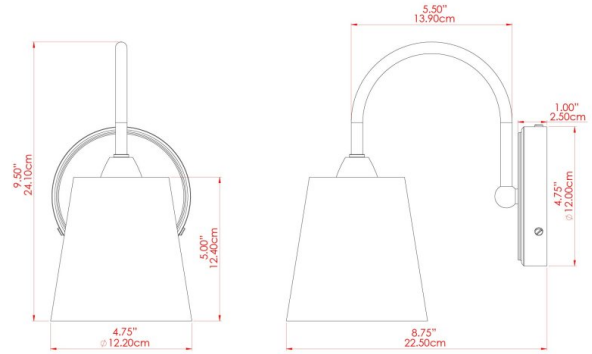

## MLWL337ANTBRS Antique Brass

MATERIAL	Brass   Fabric
HEIGHT	24cm
WIDTH   DIAMETER	12cm
LENGTH   PROJECTION	22.5cm
WEIGHT	0.72 kg
LAMPHOLDER	E14
MAX WATTAGE	40W
VOLTAGE	220/240v
IP RATING	IP20
CLASS PROTECTION	Class I
SHADE	MLFS005
FLEX   BAR   CHAIN LENGTH	n/a
CABLE TYPE	-

## MLWL337ANTSLV Antique Silver

MATERIAL	Brass   Fabric
HEIGHT	24cm
WIDTH   DIAMETER	12cm
LENGTH   PROJECTION	22.5cm
WEIGHT	0.72 kg
LAMPHOLDER	E14
MAX WATTAGE	40W
VOLTAGE	220/240v
IP RATING	IP20
CLASS PROTECTION	Class I
SHADE	MLFS005
FLEX   BAR   CHAIN LENGTH	n/a
CABLE TYPE	-

# CARRICK Wall Light

MLWL337PCMBK Matt Black

MATERIAL	Brass   Fabric
HEIGHT	24cm
WIDTH   DIAMETER	12cm
LENGTH   PROJECTION	22.5cm
WEIGHT	0.72 kg
LAMPHOLDER	E14
MAX WATTAGE	40W
VOLTAGE	220/240v
IP RATING	IP20
CLASS PROTECTION	Class I
SHADE	MLFS005
FLEX   BAR   CHAIN LENGTH	n/a
CABLE TYPE	-

## MLWL337POLBRS Polished Brass

MATERIAL	Brass   Fabric
HEIGHT	24cm
WIDTH   DIAMETER	12cm
LENGTH   PROJECTION	22.5cm
WEIGHT	0.72 kg
LAMPHOLDER	E14
MAX WATTAGE	40W
VOLTAGE	220/240v
IP RATING	IP20
CLASS PROTECTION	Class I
SHADE	MLFS005
FLEX   BAR   CHAIN LENGTH	n/a
CABLE TYPE	-