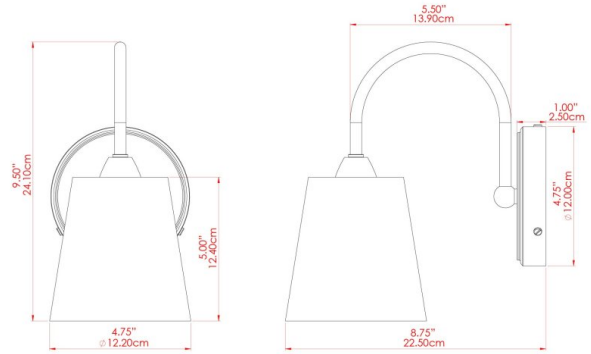

## MLWL337ANTBRS Antique Brass

MATERIAL	Brass   Fabric
HEIGHT	24cm
WIDTH   DIAMETER	12cm
LENGTH   PROJECTION	22.5cm
WEIGHT	0.72 kg
LAMPHOLDER	E14
MAX WATTAGE	40W
VOLTAGE	220/240v
IP RATING	IP20
CLASS PROTECTION	Class I
SHADE	MLFS005
FLEX   BAR   CHAIN LENGTH	n/a
CABLE TYPE	-

## MLWL337ANTSLV Antique Silver

MATERIAL	Brass   Fabric
HEIGHT	24cm
WIDTH   DIAMETER	12cm
LENGTH   PROJECTION	22.5cm
WEIGHT	0.72 kg
LAMPHOLDER	E14
MAX WATTAGE	40W
VOLTAGE	220/240v
IP RATING	IP20
CLASS PROTECTION	Class I
SHADE	MLFS005
FLEX   BAR   CHAIN LENGTH	n/a
CABLE TYPE	-

# CARRICK Wall Light

MLWL337PCMBK Matt Black

MATERIAL	Brass   Fabric
HEIGHT	24cm
WIDTH   DIAMETER	12cm
LENGTH   PROJECTION	22.5cm
WEIGHT	0.72 kg
LAMPHOLDER	E14
MAX WATTAGE	40W
VOLTAGE	220/240v
IP RATING	IP20
CLASS PROTECTION	Class I
SHADE	MLFS005
FLEX   BAR   CHAIN LENGTH	n/a
CABLE TYPE	-

## MLWL337POLBRS Polished Brass

MATERIAL	Brass   Fabric
HEIGHT	24cm
WIDTH   DIAMETER	12cm
LENGTH   PROJECTION	22.5cm
WEIGHT	0.72 kg
LAMPHOLDER	E14
MAX WATTAGE	40W
VOLTAGE	220/240v
IP RATING	IP20
CLASS PROTECTION	Class I
SHADE	MLFS005
FLEX   BAR   CHAIN LENGTH	n/a
CABLE TYPE	-