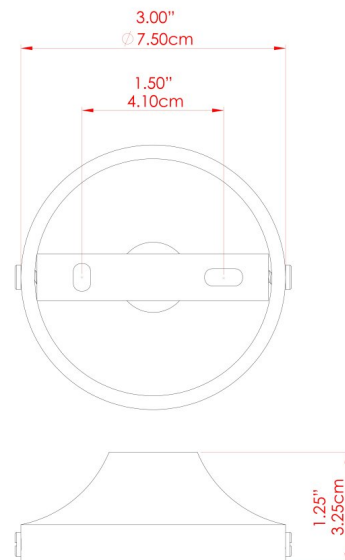

FIXING BRACKET: MLWB03 | Satin Brass