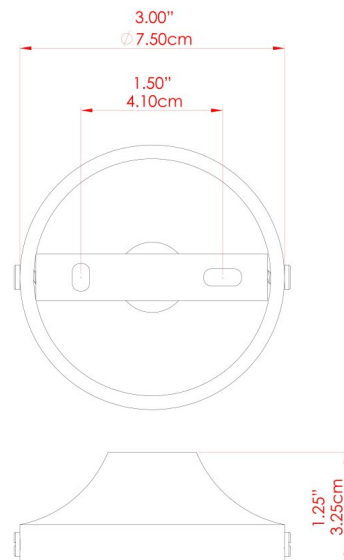

FIXING BRACKET: MLWB03 | Antique Brass