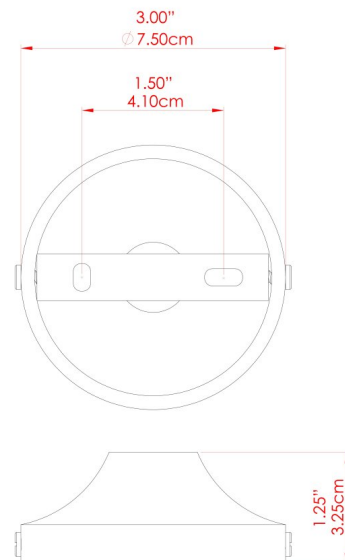

## MLWL337ANTBRS Antique Brass

MATERIAL	Brass   Fabric
HEIGHT	24cm
WIDTH   DIAMETER	12cm
LENGTH   PROJECTION	22.5cm
WEIGHT	0.72 kg
LAMPHOLDER	E14
MAX WATTAGE	40W
VOLTAGE	220/240v
IP RATING	IP20
CLASS PROTECTION	Class I
SHADE	MLFS005
FLEX   BAR   CHAIN LENGTH	n/a
CABLE TYPE	-

## MLWL337ANTSLV Antique Silver

MATERIAL	Brass   Fabric
HEIGHT	24cm
WIDTH   DIAMETER	12cm
LENGTH   PROJECTION	22.5cm
WEIGHT	0.72 kg
LAMPHOLDER	E14
MAX WATTAGE	40W
VOLTAGE	220/240v
IP RATING	IP20
CLASS PROTECTION	Class I
SHADE	MLFS005
FLEX   BAR   CHAIN LENGTH	n/a
CABLE TYPE	-

# CARRICK Wall Light

MLWL337PCMBK Matt Black

MATERIAL	Brass   Fabric
HEIGHT	24cm
WIDTH   DIAMETER	12cm
LENGTH   PROJECTION	22.5cm
WEIGHT	0.72 kg
LAMPHOLDER	E14
MAX WATTAGE	40W
VOLTAGE	220/240v
IP RATING	IP20
CLASS PROTECTION	Class I
SHADE	MLFS005
FLEX   BAR   CHAIN LENGTH	n/a
CABLE TYPE	-

## MLWL337POLBRS Polished Brass

MATERIAL	Brass   Fabric
HEIGHT	24cm
WIDTH   DIAMETER	12cm
LENGTH   PROJECTION	22.5cm
WEIGHT	0.72 kg
LAMPHOLDER	E14
MAX WATTAGE	40W
VOLTAGE	220/240v
IP RATING	IP20
CLASS PROTECTION	Class I
SHADE	MLFS005
FLEX   BAR   CHAIN LENGTH	n/a
CABLE TYPE	-