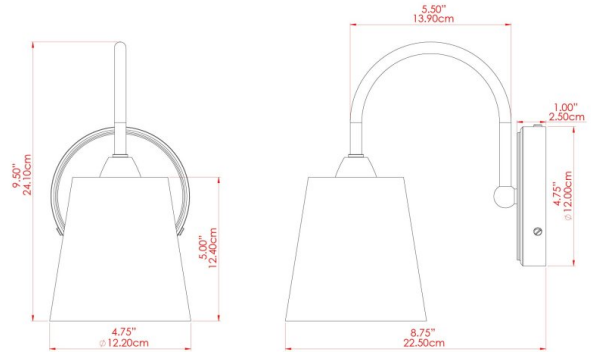

## MLWL337ANTSLV Antique Silver

MATERIAL	Brass   Fabric
HEIGHT	24cm
WIDTH   DIAMETER	12cm
LENGTH   PROJECTION	22.5cm
WEIGHT	0.72 kg
LAMPHOLDER	E14
MAX WATTAGE	40W
VOLTAGE	220/240v
IP RATING	IP20
CLASS PROTECTION	Class I
SHADE	MLFS005
FLEX   BAR   CHAIN LENGTH	n/a
CABLE TYPE	-

## MLWL337POLBRS Polished Brass

MATERIAL	Brass   Fabric
HEIGHT	24cm
WIDTH   DIAMETER	12cm
LENGTH   PROJECTION	22.5cm
WEIGHT	0.72 kg
LAMPHOLDER	E14
MAX WATTAGE	40W
VOLTAGE	220/240v
IP RATING	IP20
CLASS PROTECTION	Class I
SHADE	MLFS005
FLEX   BAR   CHAIN LENGTH	n/a
CABLE TYPE	-

# CARRICK Wall Light

MLWL337SATBRS Satin Brass

MATERIAL	Brass   Fabric
HEIGHT	24cm
WIDTH   DIAMETER	12cm
LENGTH   PROJECTION	22.5cm
WEIGHT	0.72 kg
LAMPHOLDER	E14
MAX WATTAGE	40W
VOLTAGE	220/240v
IP RATING	IP20
CLASS PROTECTION	Class I
SHADE	MLFS005
FLEX   BAR   CHAIN LENGTH	n/a
CABLE TYPE	-

# CARRICK Wall Light

MLWL337PCWTE White

MATERIAL	Brass   Fabric
HEIGHT	24cm
WIDTH   DIAMETER	12cm
LENGTH   PROJECTION	22.5cm
WEIGHT	0.72 kg
LAMPHOLDER	E14
MAX WATTAGE	40W
VOLTAGE	220/240v
IP RATING	IP20
CLASS PROTECTION	Class I
SHADE	MLFS005
FLEX   BAR   CHAIN LENGTH	n/a
CABLE TYPE	-