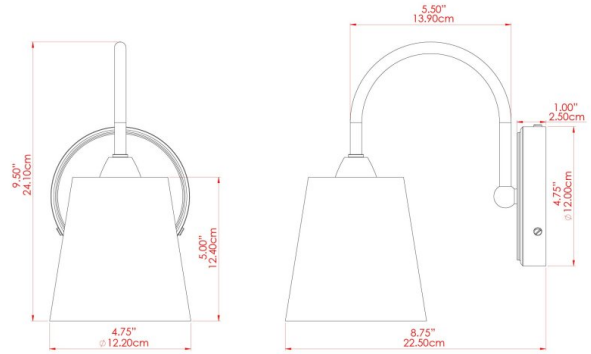

## MLWL337ANTSLV Antique Silver

MATERIAL	Brass   Fabric
HEIGHT	24cm
WIDTH   DIAMETER	12cm
LENGTH   PROJECTION	22.5cm
WEIGHT	0.72 kg
LAMPHOLDER	E14
MAX WATTAGE	40W
VOLTAGE	220/240v
IP RATING	IP20
CLASS PROTECTION	Class I
SHADE	MLFS005
FLEX   BAR   CHAIN LENGTH	n/a
CABLE TYPE	-

## MLWL337POLBRS Polished Brass

MATERIAL	Brass   Fabric
HEIGHT	24cm
WIDTH   DIAMETER	12cm
LENGTH   PROJECTION	22.5cm
WEIGHT	0.72 kg
LAMPHOLDER	E14
MAX WATTAGE	40W
VOLTAGE	220/240v
IP RATING	IP20
CLASS PROTECTION	Class I
SHADE	MLFS005
FLEX   BAR   CHAIN LENGTH	n/a
CABLE TYPE	-

### FIXING BRACKET: MLWB03 | Polished Brass

WWW.MULLANLIGHTING.COM

**Product Notes:**

1) Bulbs not included. 2) Dimensions do not include bulbs. 3) All products are individually made-to-order and therefore may differ slightly within manufacturing tolerances. 4) Cable / chain can be shortened during installation. Longer cable / chain lengths available on request. 5) Additional colour finishes may be available on request. 6) Refer to our website for a full list of terms and conditions.

# CARRICK Wall Light

MLWL337SATBRS Satin Brass

MATERIAL	Brass   Fabric
HEIGHT	24cm
WIDTH   DIAMETER	12cm
LENGTH   PROJECTION	22.5cm
WEIGHT	0.72 kg
LAMPHOLDER	E14
MAX WATTAGE	40W
VOLTAGE	220/240v
IP RATING	IP20
CLASS PROTECTION	Class I
SHADE	MLFS005
FLEX   BAR   CHAIN LENGTH	n/a
CABLE TYPE	-