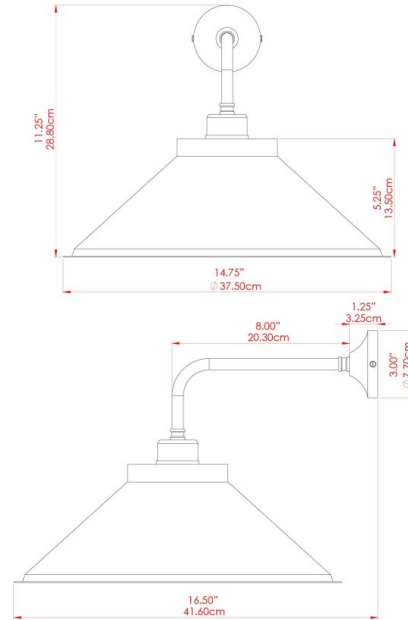

RIO Wall Light

MLWL365POLBRS Polished Brass

MATERIAL	Brass
HEIGHT	32cm
WIDTH | DIAMETER	38cm
LENGTH | PROJECTION	42cm
WEIGHT	1.1 kg
LAMPHOLDER	E27
MAX WATTAGE	40W
VOLTAGE	220/240v
IP RATING	IP20
CLASS PROTECTION	Class I
SHADE	-
FLEX | BAR | CHAIN LENGTH	n/a
CABLE TYPE	- |