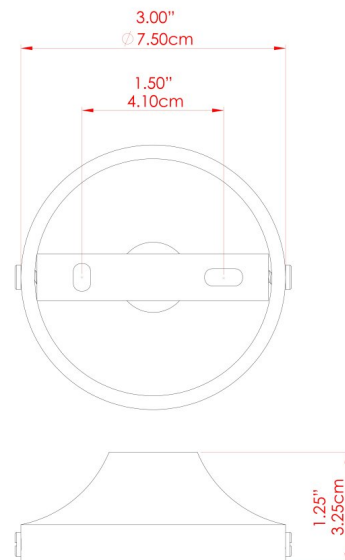

FIXING BRACKET: MLWB03 | Antique Brass

WWW.MULLANLIGHTING.COM

Product Notes:

1) Bulbs not included. 2) Dimensions do not include bulbs. 3) All products are individually made-to-order and therefore may differ slightly within manufacturing tolerances. 4) Cable / chain can be shortened during installation. Longer cable / chain lengths available on request. 5) Additional colour finishes may be available on request. 6) Refer to our website for a full list of terms and conditions.