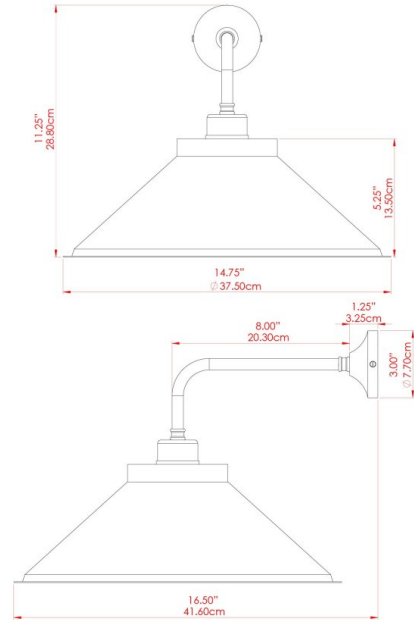

RIO Wall Light

MLWL365ANTBRS Antique Brass

MATERIAL	Brass
HEIGHT	32cm
WIDTH | DIAMETER	38cm
LENGTH | PROJECTION	42cm
WEIGHT	1.1 kg
LAMPHOLDER	E27
MAX WATTAGE	40W
VOLTAGE	220/240v
IP RATING	IP20
CLASS PROTECTION	Class I
SHADE	-
FLEX | BAR | CHAIN LENGTH	n/a
CABLE TYPE	- |