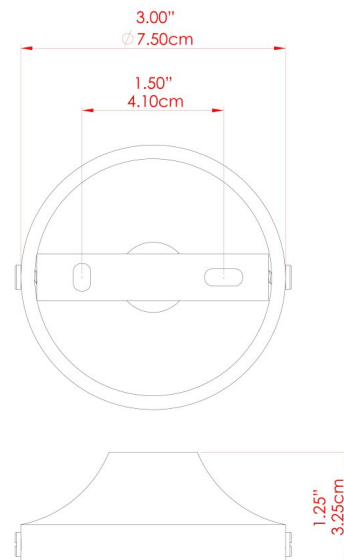

FIXING BRACKET: MLWB03 | Antique Silver

WWW.MULLANLIGHTING.COM

Product Notes:

1) Bulbs not included. 2) Dimensions do not include bulbs. 3) All products are individually made-to-order and therefore may differ slightly within manufacturing tolerances. 4) Cable / chain can be shortened during installation. Longer cable / chain lengths available on request. 5) Additional colour finishes may be available on request. 6) Refer to our website for a full list of terms and conditions.