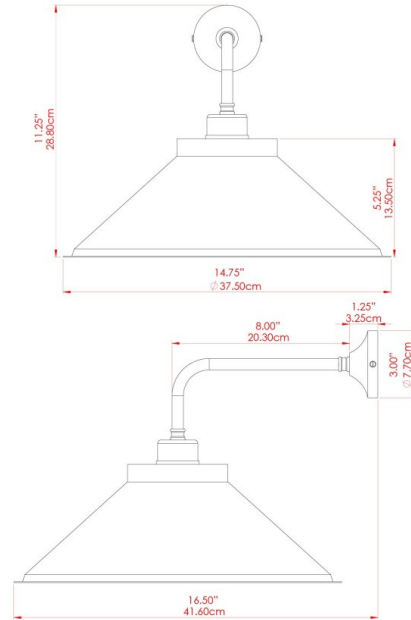

RIO Wall Light

MLWL365SATBRS Satin Brass

MATERIAL	Brass
HEIGHT	32cm
WIDTH | DIAMETER	38cm
LENGTH | PROJECTION	42cm
WEIGHT	1.1 kg
LAMPHOLDER	E27
MAX WATTAGE	40W
VOLTAGE	220/240v
IP RATING	IP20
CLASS PROTECTION	Class I
SHADE	-
FLEX | BAR | CHAIN LENGTH	n/a
CABLE TYPE	- |