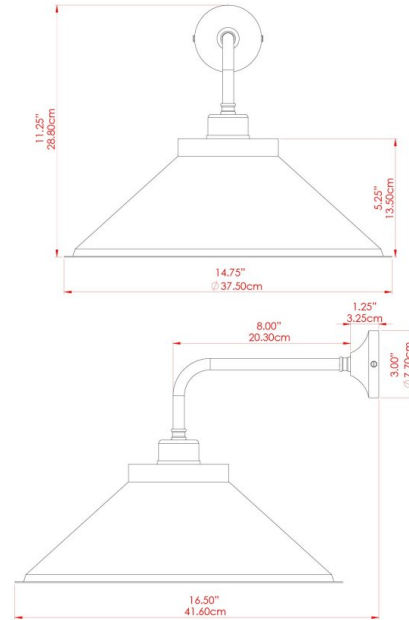

RIO Wall Light

MLWL365ANTSLV Antique Silver

MATERIAL	Brass
HEIGHT	32cm
WIDTH | DIAMETER	38cm
LENGTH | PROJECTION	42cm
WEIGHT	1.1 kg
LAMPHOLDER	E27
MAX WATTAGE	40W
VOLTAGE	220/240v
IP RATING	IP20
CLASS PROTECTION	Class I
SHADE	-
FLEX | BAR | CHAIN LENGTH	n/a
CABLE TYPE	- |