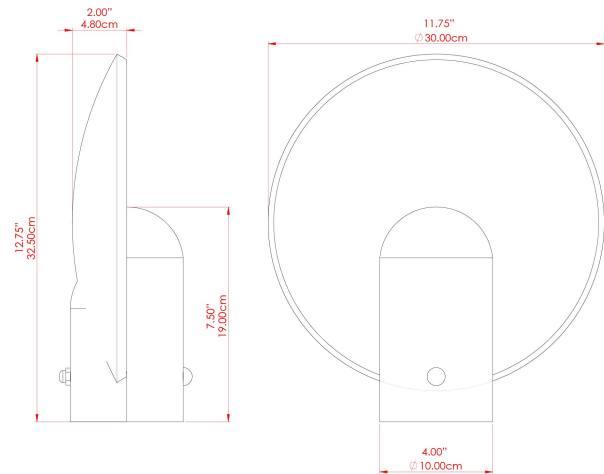

CAGLIARI Ceramic Table Lamp

MLCMTL044SATBRS Satin Brass

MATERIAL	Ceramic Brass
HEIGHT	32.5cm
WIDTH DIAMETER	30cm
LENGTH PROJECTION	10cm
WEIGHT	2.6 kg
LAMPHOLDER	G9
MAX WATTAGE	6.5W
VOLTAGE	220/240v
IP RATING	IP20
CLASS PROTECTION	Class I
SHADE	MLCMBASE030 MLCMBASE032
FLEX BAR CHAIN LENGTH	n/a
CABLE TYPE	MLCA028 Black Fabric Braided Cable 2 Core Round

FIXING BRACKET:

Product Notes:
 1) Bulbs not included. 2) Dimensions do not include bulbs. 3) All products are individually made-to-order and therefore may differ slightly within manufacturing tolerances. 4) Cable / chain can be shortened during installation. Longer cable / chain lengths available on request. 5) Additional colour finishes may be available on request. 6) Refer to our website for a full list of terms and conditions.