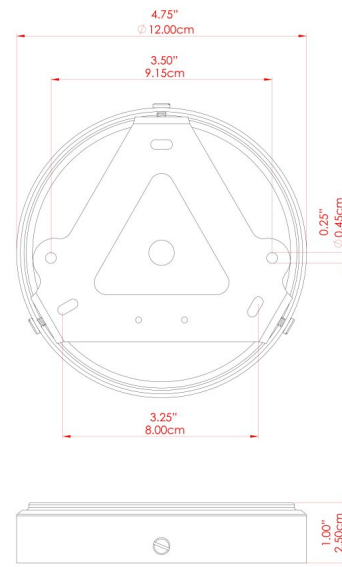

FIXING BRACKET: MLWB17

WWW.MULLANLIGHTING.COM

Product Notes:

1) Bulbs not included. 2) Dimensions do not include bulbs. 3) All products are individually made-to-order and therefore may differ slightly within manufacturing tolerances. 4) Cable / chain can be shortened during installation. Longer cable / chain lengths available on request. 5) Additional colour finishes may be available on request. 6) Refer to our website for a full list of terms and conditions.