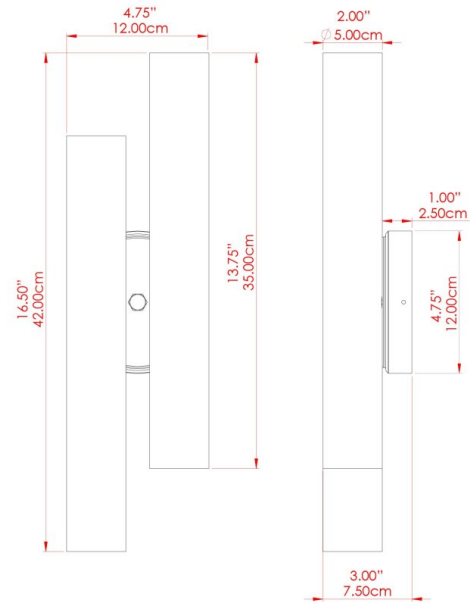

DOUBLE Wall Light

MLWL450ANTBRS Antique Brass

MATERIAL	Brass
HEIGHT	42cm
WIDTH DIAMETER	12cm
LENGTH PROJECTION	7cm
WEIGHT	1.5 kg
LAMPHOLDER	G9
MAX WATTAGE	6.5W
VOLTAGE	220/240v
IP RATING	IP20
CLASS PROTECTION	Class I
SHADE	-
FLEX BAR CHAIN LENGTH	n/a
CABLE TYPE	-

DOUBLE Wall Light

MLWL450ANTSLV Antique Silver

MATERIAL	Brass
HEIGHT	42cm
WIDTH DIAMETER	12cm
LENGTH PROJECTION	7cm
WEIGHT	1.5 kg
LAMPHOLDER	G9
MAX WATTAGE	6.5W
VOLTAGE	220/240v
IP RATING	IP20
CLASS PROTECTION	Class I
SHADE	-
FLEX BAR CHAIN LENGTH	n/a
CABLE TYPE	-

FIXING BRACKET: MLWB17

DOUBLE Wall Light

MLWL450POLBRS Polished Brass

MATERIAL	Brass
HEIGHT	42cm
WIDTH DIAMETER	12cm
LENGTH PROJECTION	7cm
WEIGHT	1.5 kg
LAMPHOLDER	G9
MAX WATTAGE	6.5W
VOLTAGE	220/240v
IP RATING	IP20
CLASS PROTECTION	Class I
SHADE	-
FLEX BAR CHAIN LENGTH	n/a
CABLE TYPE	-

DOUBLE Wall Light

MLWL450SATBRS Satin Brass

MATERIAL	Brass
HEIGHT	42cm
WIDTH DIAMETER	12cm
LENGTH PROJECTION	7cm
WEIGHT	1.5 kg
LAMPHOLDER	G9
MAX WATTAGE	6.5W
VOLTAGE	220/240v
IP RATING	IP20
CLASS PROTECTION	Class I
SHADE	-
FLEX BAR CHAIN LENGTH	n/a
CABLE TYPE	-