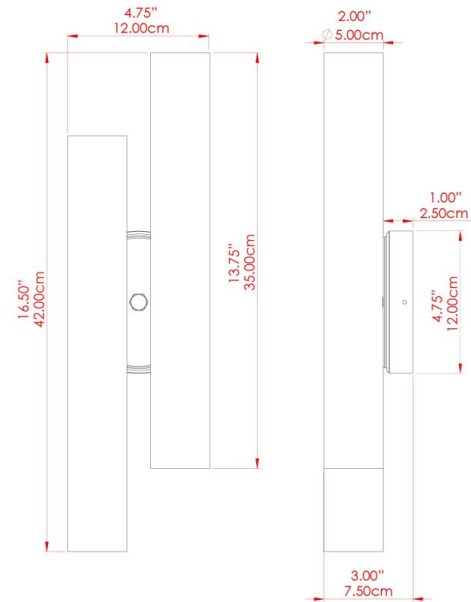

DOUBLE Wall Light

MLWL450ANTBRS Antique Brass

MATERIAL	Brass
HEIGHT	42cm
WIDTH DIAMETER	12cm
LENGTH PROJECTION	7cm
WEIGHT	1.5 kg
LAMPHOLDER	G9
MAX WATTAGE	6.5W
VOLTAGE	220/240v
IP RATING	IP20
CLASS PROTECTION	Class I
SHADE	-
FLEX BAR CHAIN LENGTH	n/a
CABLE TYPE	-

DOUBLE Wall Light

MLWL450ANTSLV Antique Silver

MATERIAL	Brass
HEIGHT	42cm
WIDTH DIAMETER	12cm
LENGTH PROJECTION	7cm
WEIGHT	1.5 kg
LAMPHOLDER	G9
MAX WATTAGE	6.5W
VOLTAGE	220/240v
IP RATING	IP20
CLASS PROTECTION	Class I
SHADE	-
FLEX BAR CHAIN LENGTH	n/a
CABLE TYPE	-

FIXING BRACKET: MLWB17

DOUBLE Wall Light

MLWL450POLBRS Polished Brass

MATERIAL	Brass
HEIGHT	42cm
WIDTH DIAMETER	12cm
LENGTH PROJECTION	7cm
WEIGHT	1.5 kg
LAMPHOLDER	G9
MAX WATTAGE	6.5W
VOLTAGE	220/240v
IP RATING	IP20
CLASS PROTECTION	Class I
SHADE	-
FLEX BAR CHAIN LENGTH	n/a
CABLE TYPE	-

DOUBLE Wall Light

MLWL450SATBRS Satin Brass

MATERIAL	Brass
HEIGHT	42cm
WIDTH DIAMETER	12cm
LENGTH PROJECTION	7cm
WEIGHT	1.5 kg
LAMPHOLDER	G9
MAX WATTAGE	6.5W
VOLTAGE	220/240v
IP RATING	IP20
CLASS PROTECTION	Class I
SHADE	-
FLEX BAR CHAIN LENGTH	n/a
CABLE TYPE	-