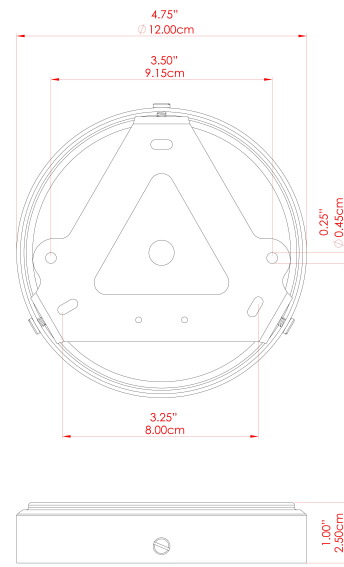

ECLIPSE Chandelier

MLF359ANTBRS Antique Brass

MATERIAL	Brass Glass
HEIGHT	113cm
WIDTH DIAMETER	27.6cm
LENGTH PROJECTION	134.6cm
WEIGHT	9 kg
LAMPHOLDER	E27
MAX WATTAGE	40W
VOLTAGE	220/240v
IP RATING	IP20
CLASS PROTECTION	Class I
SHADE	
FLEX BAR CHAIN LENGTH	100cm
CABLE TYPE	-

FIXING BRACKET: MLWB17

ECLIPSE Chandelier

MLF359ANTSLV Antique Silver

MATERIAL	Brass Glass
HEIGHT	113cm
WIDTH DIAMETER	27.6cm
LENGTH PROJECTION	134.6cm
WEIGHT	9 kg
LAMPHOLDER	E27
MAX WATTAGE	40W
VOLTAGE	220/240v
IP RATING	IP20
CLASS PROTECTION	Class I
SHADE	
FLEX BAR CHAIN LENGTH	100cm
CABLE TYPE	-

MATERIAL	Brass Glass
HEIGHT	113cm
WIDTH DIAMETER	27.6cm
LENGTH PROJECTION	134.6cm
WEIGHT	9 kg
LAMPHOLDER	E27
MAX WATTAGE	40W
VOLTAGE	220/240v
IP RATING	IP20
CLASS PROTECTION	Class I
SHADE	
FLEX BAR CHAIN LENGTH	100cm
CABLE TYPE	-

FIXING BRACKET: MLWB17

ECLIPSE Chandelier

MLF359POLBRS Polished Brass

MATERIAL	Brass Glass
HEIGHT	113cm
WIDTH DIAMETER	27.6cm
LENGTH PROJECTION	134.6cm
WEIGHT	9 kg
LAMPHOLDER	E27
MAX WATTAGE	40W
VOLTAGE	220/240v
IP RATING	IP20
CLASS PROTECTION	Class I
SHADE	
FLEX BAR CHAIN LENGTH	100cm
CABLE TYPE	-