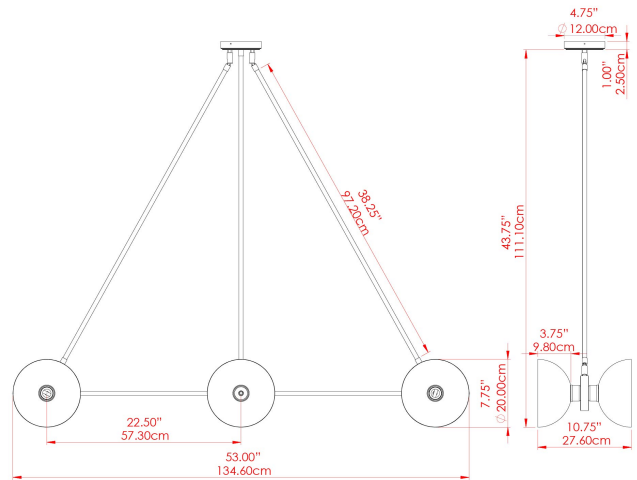

ECLIPSE Chandelier

MLF359POLBRS Polished Brass