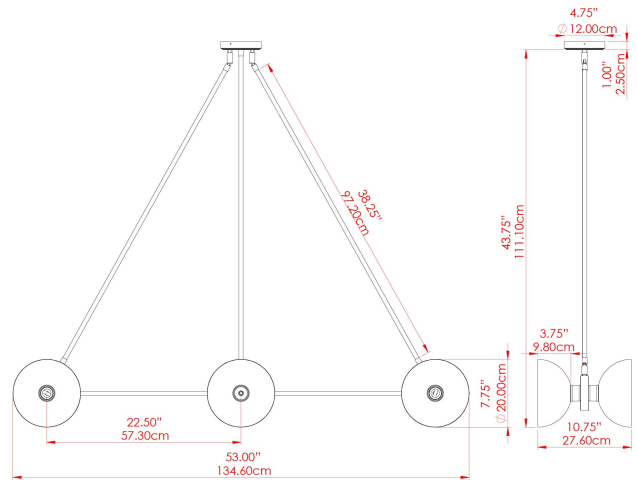

ECLIPSE Chandelier

MLF359ANTBRS Antique Brass

MATERIAL	Brass Glass
HEIGHT	113cm
WIDTH DIAMETER	27.6cm
LENGTH PROJECTION	134.6cm
WEIGHT	9 kg
LAMPHOLDER	E27
MAX WATTAGE	40W
VOLTAGE	220/240v
IP RATING	IP20
CLASS PROTECTION	Class I
SHADE	
FLEX BAR CHAIN LENGTH	100cm
CABLE TYPE	-

FIXING BRACKET: MLWB17

ECLIPSE Chandelier

MLF359ANTSLV Antique Silver

MATERIAL	Brass Glass
HEIGHT	113cm
WIDTH DIAMETER	27.6cm
LENGTH PROJECTION	134.6cm
WEIGHT	9 kg
LAMPHOLDER	E27
MAX WATTAGE	40W
VOLTAGE	220/240v
IP RATING	IP20
CLASS PROTECTION	Class I
SHADE	
FLEX BAR CHAIN LENGTH	100cm
CABLE TYPE	-

MATERIAL	Brass Glass
HEIGHT	113cm
WIDTH DIAMETER	27.6cm
LENGTH PROJECTION	134.6cm
WEIGHT	9 kg
LAMPHOLDER	E27
MAX WATTAGE	40W
VOLTAGE	220/240v
IP RATING	IP20
CLASS PROTECTION	Class I
SHADE	
FLEX BAR CHAIN LENGTH	100cm
CABLE TYPE	-

FIXING BRACKET: MLWB17

ECLIPSE Chandelier

MLF359POLBRS Polished Brass

MATERIAL	Brass Glass
HEIGHT	113cm
WIDTH DIAMETER	27.6cm
LENGTH PROJECTION	134.6cm
WEIGHT	9 kg
LAMPHOLDER	E27
MAX WATTAGE	40W
VOLTAGE	220/240v
IP RATING	IP20
CLASS PROTECTION	Class I
SHADE	
FLEX BAR CHAIN LENGTH	100cm
CABLE TYPE	-