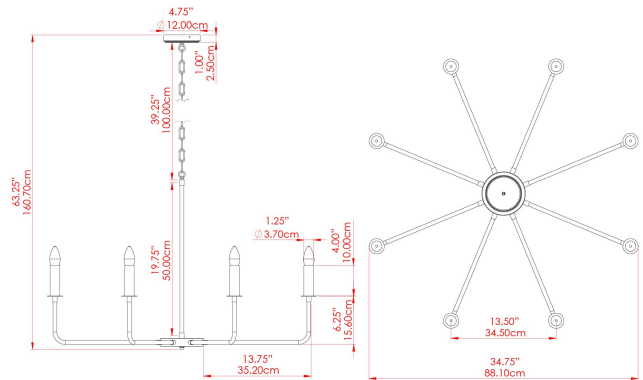

## MLF357ANTBRS Antique Brass

MATERIAL	Brass
HEIGHT	150.5cm
WIDTH   DIAMETER	95cm
LENGTH   PROJECTION	n/a
WEIGHT	4.5 kg
LAMPHOLDER	E14
MAX WATTAGE	40W
VOLTAGE	220/240v
IP RATING	IP20
CLASS PROTECTION	Class I
SHADE	-
FLEX   BAR   CHAIN LENGTH	100cm
CABLE TYPE	MLCA036   Brown PVC Flexible Cable   3 Core

# MLF357ANTSLV Antique Silver

MATERIAL	Brass
HEIGHT	150.5cm
WIDTH   DIAMETER	95cm
LENGTH   PROJECTION	n/a
WEIGHT	4.5 kg
LAMPHOLDER	E14
MAX WATTAGE	40W
VOLTAGE	220/240v
IP RATING	IP20
CLASS PROTECTION	Class I
SHADE	-
FLEX   BAR   CHAIN LENGTH	100cm
CABLE TYPE	MLCA013   Clear PVC Flexible Cable   3 Core

### FIXING BRACKET: MLWB17

Product Notes:  
 1) Bulbs not included. 2) Dimensions do not include bulbs. 3) All products are individually made-to-order and therefore may differ slightly within manufacturing tolerances. 4) Cable / chain can be shortened during installation. Longer cable / chain lengths available on request. 5) Additional colour finishes may be available on request. 6) Refer to our website for a full list of terms and conditions.

## MLF357POLBRS Polished Brass

MATERIAL	Brass
HEIGHT	150.5cm
WIDTH   DIAMETER	95cm
LENGTH   PROJECTION	n/a
WEIGHT	4.5 kg
LAMPHOLDER	E14
MAX WATTAGE	40W
VOLTAGE	220/240v
IP RATING	IP20
CLASS PROTECTION	Class I
SHADE	-
FLEX   BAR   CHAIN LENGTH	100cm
CABLE TYPE	MLCA012   Gold PVC Flexible Cable   3 Core