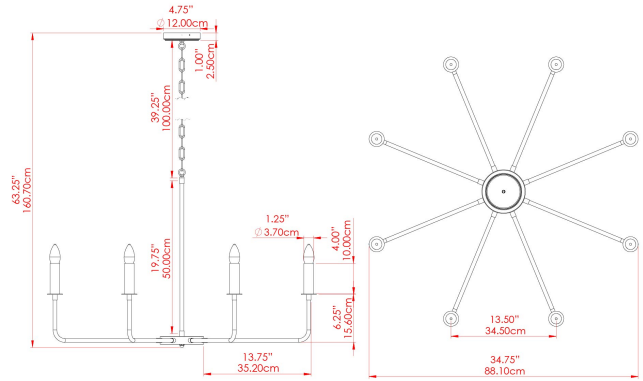

## MLF357ANTBRS Antique Brass

MATERIAL	Brass
HEIGHT	150.5cm
WIDTH   DIAMETER	95cm
LENGTH   PROJECTION	n/a
WEIGHT	4.5 kg
LAMPHOLDER	E14
MAX WATTAGE	40W
VOLTAGE	220/240v
IP RATING	IP20
CLASS PROTECTION	Class I
SHADE	-
FLEX   BAR   CHAIN LENGTH	100cm
CABLE TYPE	MLCA036   Brown PVC Flexible Cable   3 Core

# MLF357ANTSLV Antique Silver

MATERIAL	Brass
HEIGHT	150.5cm
WIDTH   DIAMETER	95cm
LENGTH   PROJECTION	n/a
WEIGHT	4.5 kg
LAMPHOLDER	E14
MAX WATTAGE	40W
VOLTAGE	220/240v
IP RATING	IP20
CLASS PROTECTION	Class I
SHADE	-
FLEX   BAR   CHAIN LENGTH	100cm
CABLE TYPE	MLCA013   Clear PVC Flexible Cable   3 Core

## MLF357POLBRS Polished Brass

MATERIAL	Brass
HEIGHT	150.5cm
WIDTH   DIAMETER	95cm
LENGTH   PROJECTION	n/a
WEIGHT	4.5 kg
LAMPHOLDER	E14
MAX WATTAGE	40W
VOLTAGE	220/240v
IP RATING	IP20
CLASS PROTECTION	Class I
SHADE	-
FLEX   BAR   CHAIN LENGTH	100cm
CABLE TYPE	MLCA012   Gold PVC Flexible Cable   3 Core

# IRVINE Chandelier

MLF357SATBRS Satin Brass

MATERIAL	Brass
HEIGHT	150.5cm
WIDTH   DIAMETER	95cm
LENGTH   PROJECTION	n/a
WEIGHT	4.5 kg
LAMPHOLDER	E14
MAX WATTAGE	40W
VOLTAGE	220/240v
IP RATING	IP20
CLASS PROTECTION	Class I
SHADE	-
FLEX   BAR   CHAIN LENGTH	100cm
CABLE TYPE	MLCA012   Gold PVC Flexible Cable   3 Core