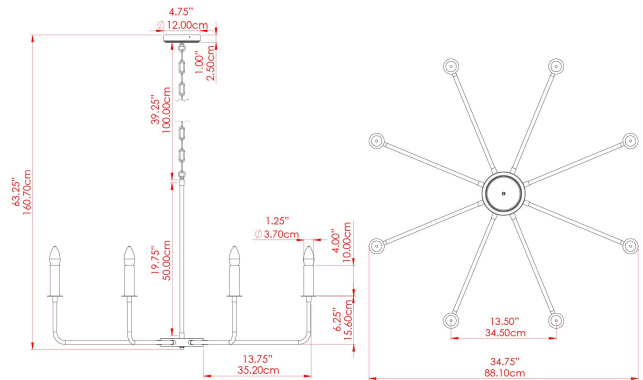

## MLF357ANTBRS Antique Brass

MATERIAL	Brass
HEIGHT	150.5cm
WIDTH   DIAMETER	95cm
LENGTH   PROJECTION	n/a
WEIGHT	4.5 kg
LAMPHOLDER	E14
MAX WATTAGE	40W
VOLTAGE	220/240v
IP RATING	IP20
CLASS PROTECTION	Class I
SHADE	-
FLEX   BAR   CHAIN LENGTH	100cm
CABLE TYPE	MLCA036   Brown PVC Flexible Cable   3 Core

# MLF357ANTSLV Antique Silver

MATERIAL	Brass
HEIGHT	150.5cm
WIDTH   DIAMETER	95cm
LENGTH   PROJECTION	n/a
WEIGHT	4.5 kg
LAMPHOLDER	E14
MAX WATTAGE	40W
VOLTAGE	220/240v
IP RATING	IP20
CLASS PROTECTION	Class I
SHADE	-
FLEX   BAR   CHAIN LENGTH	100cm
CABLE TYPE	MLCA013   Clear PVC Flexible Cable   3 Core

## MLF357POLBRS Polished Brass

MATERIAL	Brass
HEIGHT	150.5cm
WIDTH   DIAMETER	95cm
LENGTH   PROJECTION	n/a
WEIGHT	4.5 kg
LAMPHOLDER	E14
MAX WATTAGE	40W
VOLTAGE	220/240v
IP RATING	IP20
CLASS PROTECTION	Class I
SHADE	-
FLEX   BAR   CHAIN LENGTH	100cm
CABLE TYPE	MLCA012   Gold PVC Flexible Cable   3 Core

# IRVINE Chandelier

MLF357SATBRS Satin Brass

MATERIAL	Brass
HEIGHT	150.5cm
WIDTH   DIAMETER	95cm
LENGTH   PROJECTION	n/a
WEIGHT	4.5 kg
LAMPHOLDER	E14
MAX WATTAGE	40W
VOLTAGE	220/240v
IP RATING	IP20
CLASS PROTECTION	Class I
SHADE	-
FLEX   BAR   CHAIN LENGTH	100cm
CABLE TYPE	MLCA012   Gold PVC Flexible Cable   3 Core