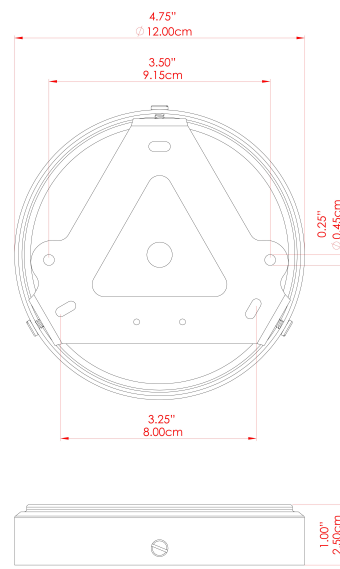

FIXING BRACKET: MLWB17