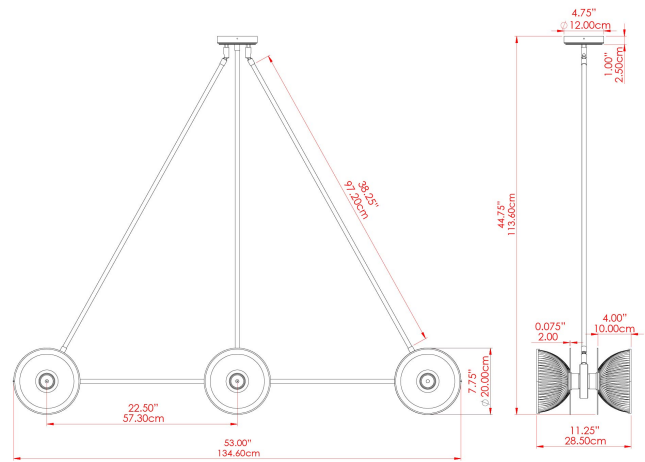

ECLIPSE Chandelier

MLF348ANTSLV Antique Silver

MATERIAL	Brass Glass
HEIGHT	109cm
WIDTH DIAMETER	122.5cm
LENGTH PROJECTION	n/a
WEIGHT	10.6 kg
LAMPHOLDER	E27
MAX WATTAGE	40W
VOLTAGE	220/240v
IP RATING	IP20
CLASS PROTECTION	Class I
SHADE	GL096
FLEX BAR CHAIN LENGTH	100cm
CABLE TYPE	-

FIXING BRACKET: MLWB17

ECLIPSE Chandelier

MLF348PCMBK Matt Black

MATERIAL	Brass Glass
HEIGHT	109cm
WIDTH DIAMETER	122.5cm
LENGTH PROJECTION	n/a
WEIGHT	10.6 kg
LAMPHOLDER	E27
MAX WATTAGE	40W
VOLTAGE	220/240v
IP RATING	IP20
CLASS PROTECTION	Class I
SHADE	GL096
FLEX BAR CHAIN LENGTH	100cm
CABLE TYPE	-

ECLIPSE Chandelier

MLF348POLBRS Polished Brass

MATERIAL	Brass Glass
HEIGHT	109cm
WIDTH DIAMETER	122.5cm
LENGTH PROJECTION	n/a
WEIGHT	10.6 kg
LAMPHOLDER	E27
MAX WATTAGE	40W
VOLTAGE	220/240v
IP RATING	IP20
CLASS PROTECTION	Class I
SHADE	GL096
FLEX BAR CHAIN LENGTH	100cm
CABLE TYPE	-

FIXING BRACKET: MLWB17

ECLIPSE Chandelier

MLF348SATBRS Satin Brass

MATERIAL	Brass Glass
HEIGHT	109cm
WIDTH DIAMETER	122.5cm
LENGTH PROJECTION	n/a
WEIGHT	10.6 kg
LAMPHOLDER	E27
MAX WATTAGE	40W
VOLTAGE	220/240v
IP RATING	IP20
CLASS PROTECTION	Class I
SHADE	GL096
FLEX BAR CHAIN LENGTH	100cm
CABLE TYPE	-