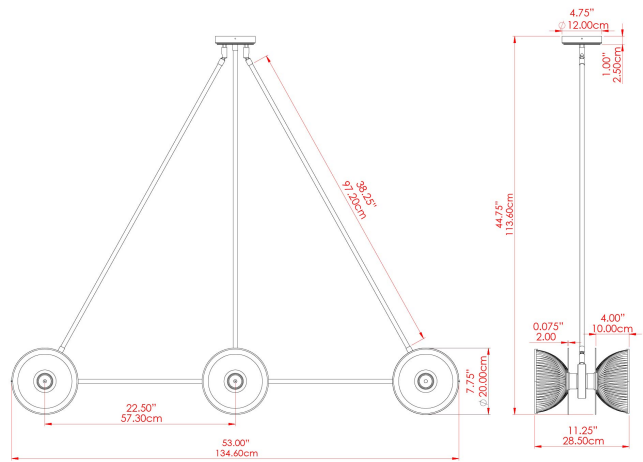

ECLIPSE Chandelier

MLF348ANTSLV Antique Silver

MATERIAL	Brass Glass
HEIGHT	109cm
WIDTH DIAMETER	122.5cm
LENGTH PROJECTION	n/a
WEIGHT	10.6 kg
LAMPHOLDER	E27
MAX WATTAGE	40W
VOLTAGE	220/240v
IP RATING	IP20
CLASS PROTECTION	Class I
SHADE	GL096
FLEX BAR CHAIN LENGTH	100cm
CABLE TYPE	-

FIXING BRACKET: MLWB17

ECLIPSE Chandelier

MLF348PCMBK Matt Black

MATERIAL	Brass Glass
HEIGHT	109cm
WIDTH DIAMETER	122.5cm
LENGTH PROJECTION	n/a
WEIGHT	10.6 kg
LAMPHOLDER	E27
MAX WATTAGE	40W
VOLTAGE	220/240v
IP RATING	IP20
CLASS PROTECTION	Class I
SHADE	GL096
FLEX BAR CHAIN LENGTH	100cm
CABLE TYPE	-

ECLIPSE Chandelier

MLF348POLBRS Polished Brass

MATERIAL	Brass Glass
HEIGHT	109cm
WIDTH DIAMETER	122.5cm
LENGTH PROJECTION	n/a
WEIGHT	10.6 kg
LAMPHOLDER	E27
MAX WATTAGE	40W
VOLTAGE	220/240v
IP RATING	IP20
CLASS PROTECTION	Class I
SHADE	GL096
FLEX BAR CHAIN LENGTH	100cm
CABLE TYPE	-

FIXING BRACKET: MLWB17

ECLIPSE Chandelier

MLF348SATBRS Satin Brass

MATERIAL	Brass Glass
HEIGHT	109cm
WIDTH DIAMETER	122.5cm
LENGTH PROJECTION	n/a
WEIGHT	10.6 kg
LAMPHOLDER	E27
MAX WATTAGE	40W
VOLTAGE	220/240v
IP RATING	IP20
CLASS PROTECTION	Class I
SHADE	GL096
FLEX BAR CHAIN LENGTH	100cm
CABLE TYPE	-