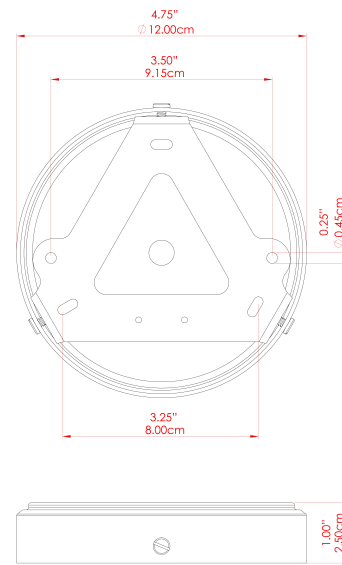

FIXING BRACKET: MLWB17

Product Notes:
1) Bulbs not included. 2) Dimensions do not include bulbs. 3) All products are individually made-to-order and therefore may differ slightly within manufacturing tolerances. 4) Cable / chain can be shortened during installation. Longer cable / chain lengths available on request. 5) Additional colour finishes may be available on request. 6) Refer to our website for a full list of terms and conditions.