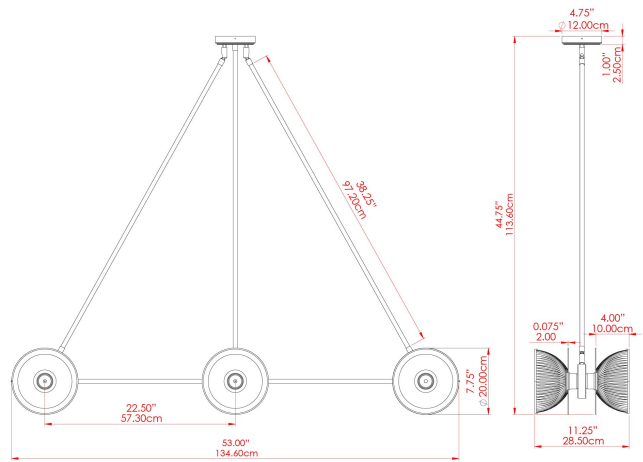

ECLIPSE Chandelier

MLF348ANTBRS Antique Brass

MATERIAL	Brass Glass
HEIGHT	109cm
WIDTH DIAMETER	122.5cm
LENGTH PROJECTION	n/a
WEIGHT	10.6 kg
LAMPHOLDER	E27
MAX WATTAGE	40W
VOLTAGE	220/240v
IP RATING	IP20
CLASS PROTECTION	Class I
SHADE	GL096
FLEX BAR CHAIN LENGTH	100cm
CABLE TYPE	-

ECLIPSE Chandelier

MLF348ANTSLV Antique Silver

MATERIAL	Brass Glass
HEIGHT	109cm
WIDTH DIAMETER	122.5cm
LENGTH PROJECTION	n/a
WEIGHT	10.6 kg
LAMPHOLDER	E27
MAX WATTAGE	40W
VOLTAGE	220/240v
IP RATING	IP20
CLASS PROTECTION	Class I
SHADE	GL096
FLEX BAR CHAIN LENGTH	100cm
CABLE TYPE	-

FIXING BRACKET: MLWB17

ECLIPSE Chandelier

MLF348PCMBK Matt Black

MATERIAL	Brass Glass
HEIGHT	109cm
WIDTH DIAMETER	122.5cm
LENGTH PROJECTION	n/a
WEIGHT	10.6 kg
LAMPHOLDER	E27
MAX WATTAGE	40W
VOLTAGE	220/240v
IP RATING	IP20
CLASS PROTECTION	Class I
SHADE	GL096
FLEX BAR CHAIN LENGTH	100cm
CABLE TYPE	-

ECLIPSE Chandelier

MLF348POLBRS Polished Brass

MATERIAL	Brass Glass
HEIGHT	109cm
WIDTH DIAMETER	122.5cm
LENGTH PROJECTION	n/a
WEIGHT	10.6 kg
LAMPHOLDER	E27
MAX WATTAGE	40W
VOLTAGE	220/240v
IP RATING	IP20
CLASS PROTECTION	Class I
SHADE	GL096
FLEX BAR CHAIN LENGTH	100cm
CABLE TYPE	-