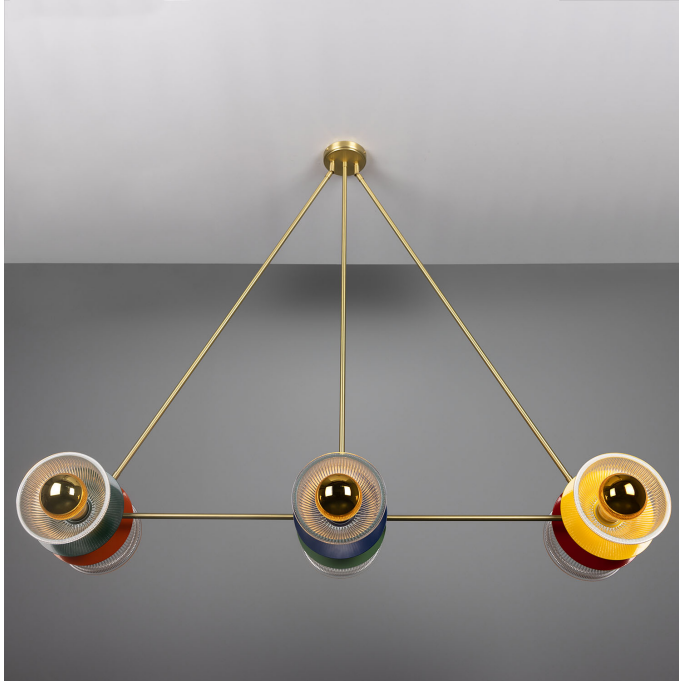

ECLIPSE Chandelier

MLF348ANTBRS Antique Brass

MATERIAL	Brass Glass
HEIGHT	109cm
WIDTH DIAMETER	122.5cm
LENGTH PROJECTION	n/a
WEIGHT	10.6 kg
LAMPHOLDER	E27
MAX WATTAGE	40W
VOLTAGE	220/240v
IP RATING	IP20
CLASS PROTECTION	Class I
SHADE	GL096
FLEX BAR CHAIN LENGTH	100cm
CABLE TYPE	-

ECLIPSE Chandelier

MLF348ANTSLV Antique Silver

MATERIAL	Brass Glass
HEIGHT	109cm
WIDTH DIAMETER	122.5cm
LENGTH PROJECTION	n/a
WEIGHT	10.6 kg
LAMPHOLDER	E27
MAX WATTAGE	40W
VOLTAGE	220/240v
IP RATING	IP20
CLASS PROTECTION	Class I
SHADE	GL096
FLEX BAR CHAIN LENGTH	100cm
CABLE TYPE	-

ECLIPSE Chandelier

MLF348POLBRS Polished Brass

MATERIAL	Brass Glass
HEIGHT	109cm
WIDTH DIAMETER	122.5cm
LENGTH PROJECTION	n/a
WEIGHT	10.6 kg
LAMPHOLDER	E27
MAX WATTAGE	40W
VOLTAGE	220/240v
IP RATING	IP20
CLASS PROTECTION	Class I
SHADE	GL096
FLEX BAR CHAIN LENGTH	100cm
CABLE TYPE	-

FIXING BRACKET: MLWB17

ECLIPSE Chandelier

MLF348SATBRS Satin Brass

MATERIAL	Brass Glass
HEIGHT	109cm
WIDTH DIAMETER	122.5cm
LENGTH PROJECTION	n/a
WEIGHT	10.6 kg
LAMPHOLDER	E27
MAX WATTAGE	40W
VOLTAGE	220/240v
IP RATING	IP20
CLASS PROTECTION	Class I
SHADE	GL096
FLEX BAR CHAIN LENGTH	100cm
CABLE TYPE	-