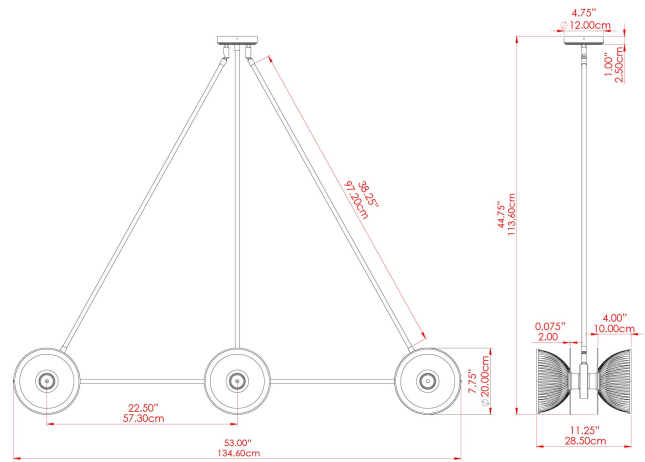

ECLIPSE Chandelier

MLF348ANTBRS Antique Brass

MATERIAL	Brass Glass
HEIGHT	109cm
WIDTH DIAMETER	122.5cm
LENGTH PROJECTION	n/a
WEIGHT	10.6 kg
LAMPHOLDER	E27
MAX WATTAGE	40W
VOLTAGE	220/240v
IP RATING	IP20
CLASS PROTECTION	Class I
SHADE	GL096
FLEX BAR CHAIN LENGTH	100cm
CABLE TYPE	-

ECLIPSE Chandelier

MLF348ANTSLV Antique Silver

MATERIAL	Brass Glass
HEIGHT	109cm
WIDTH DIAMETER	122.5cm
LENGTH PROJECTION	n/a
WEIGHT	10.6 kg
LAMPHOLDER	E27
MAX WATTAGE	40W
VOLTAGE	220/240v
IP RATING	IP20
CLASS PROTECTION	Class I
SHADE	GL096
FLEX BAR CHAIN LENGTH	100cm
CABLE TYPE	-

FIXING BRACKET: MLWB17

ECLIPSE Chandelier

MLF348PCMBK Matt Black

MATERIAL	Brass Glass
HEIGHT	109cm
WIDTH DIAMETER	122.5cm
LENGTH PROJECTION	n/a
WEIGHT	10.6 kg
LAMPHOLDER	E27
MAX WATTAGE	40W
VOLTAGE	220/240v
IP RATING	IP20
CLASS PROTECTION	Class I
SHADE	GL096
FLEX BAR CHAIN LENGTH	100cm
CABLE TYPE	-

ECLIPSE Chandelier

MLF348POLBRS Polished Brass

MATERIAL	Brass Glass
HEIGHT	109cm
WIDTH DIAMETER	122.5cm
LENGTH PROJECTION	n/a
WEIGHT	10.6 kg
LAMPHOLDER	E27
MAX WATTAGE	40W
VOLTAGE	220/240v
IP RATING	IP20
CLASS PROTECTION	Class I
SHADE	GL096
FLEX BAR CHAIN LENGTH	100cm
CABLE TYPE	-