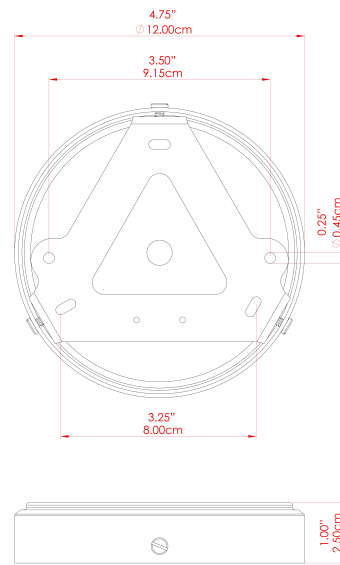

ECLIPSE Chandelier

MLF348ANTSLV Antique Silver

MATERIAL	Brass Glass
HEIGHT	109cm
WIDTH DIAMETER	122.5cm
LENGTH PROJECTION	n/a
WEIGHT	10.6 kg
LAMPHOLDER	E27
MAX WATTAGE	40W
VOLTAGE	220/240v
IP RATING	IP20
CLASS PROTECTION	Class I
SHADE	GL096
FLEX BAR CHAIN LENGTH	100cm
CABLE TYPE	-

FIXING BRACKET: MLWB17

ECLIPSE Chandelier

MLF348PCMBK Matt Black

MATERIAL	Brass Glass
HEIGHT	109cm
WIDTH DIAMETER	122.5cm
LENGTH PROJECTION	n/a
WEIGHT	10.6 kg
LAMPHOLDER	E27
MAX WATTAGE	40W
VOLTAGE	220/240v
IP RATING	IP20
CLASS PROTECTION	Class I
SHADE	GL096
FLEX BAR CHAIN LENGTH	100cm
CABLE TYPE	-

ECLIPSE Chandelier

MLF348POLBRS Polished Brass

MATERIAL	Brass Glass
HEIGHT	109cm
WIDTH DIAMETER	122.5cm
LENGTH PROJECTION	n/a
WEIGHT	10.6 kg
LAMPHOLDER	E27
MAX WATTAGE	40W
VOLTAGE	220/240v
IP RATING	IP20
CLASS PROTECTION	Class I
SHADE	GL096
FLEX BAR CHAIN LENGTH	100cm
CABLE TYPE	-

FIXING BRACKET: MLWB17

ECLIPSE Chandelier

MLF348SATBRS Satin Brass

MATERIAL	Brass Glass
HEIGHT	109cm
WIDTH DIAMETER	122.5cm
LENGTH PROJECTION	n/a
WEIGHT	10.6 kg
LAMPHOLDER	E27
MAX WATTAGE	40W
VOLTAGE	220/240v
IP RATING	IP20
CLASS PROTECTION	Class I
SHADE	GL096
FLEX BAR CHAIN LENGTH	100cm
CABLE TYPE	-