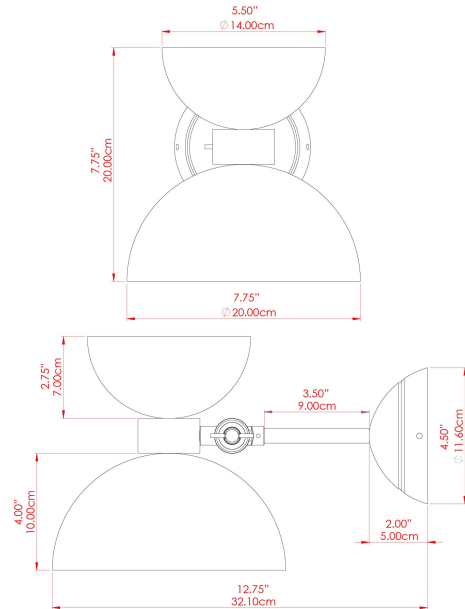

NAKAI Ceramic Wall Light

MLCMWL035PCMBKCL Matt Black

MATERIAL	Brass Ceramic Glass
HEIGHT	24cm
WIDTH DIAMETER	20cm
LENGTH PROJECTION	31-35cm
WEIGHT	2.1 kg
LAMPHOLDER	G9
MAX WATTAGE	25W
VOLTAGE	220/240v
IP RATING	IP20
CLASS PROTECTION	Class I
SHADE	GL196 MLCS035 MLCS043
FLEX BAR CHAIN LENGTH	n/a
CABLE TYPE	-

FIXING BRACKET: MLWB11

NAKAI Ceramic Wall Light

MLCMWL035PCMBKFR Matt Black

POWDER-COATED
MATTE BLACK

MATERIAL	Brass Ceramic Glass
HEIGHT	24cm
WIDTH DIAMETER	20cm
LENGTH PROJECTION	31-35cm
WEIGHT	2.1 kg
LAMPHOLDER	G9
MAX WATTAGE	25W
VOLTAGE	220/240v
IP RATING	IP20
CLASS PROTECTION	Class I
SHADE	GL208 MLCS035 MLCS043
FLEX BAR CHAIN LENGTH	n/a
CABLE TYPE	-

FIXING BRACKET: MLWB11

NAKAI Ceramic Wall Light

MLCMWL035PCMBKOP Matt Black

MATERIAL	Brass Ceramic Glass
HEIGHT	24cm
WIDTH DIAMETER	20cm
LENGTH PROJECTION	31-35cm
WEIGHT	2.1 kg
LAMPHOLDER	G9
MAX WATTAGE	25W
VOLTAGE	220/240v
IP RATING	IP20
CLASS PROTECTION	Class I
SHADE	GL192 MLCS035 MLCS043
FLEX BAR CHAIN LENGTH	n/a
CABLE TYPE	-

FIXING BRACKET: MLWB11

NAKAI Ceramic Wall Light

MLCMWL035POLBRSCS Polished Brass

MATERIAL	Brass Ceramic Glass
HEIGHT	24cm
WIDTH DIAMETER	20cm
LENGTH PROJECTION	31-35cm
WEIGHT	2.1 kg
LAMPHOLDER	G9
MAX WATTAGE	25W
VOLTAGE	220/240v
IP RATING	IP20
CLASS PROTECTION	Class I
SHADE	GL196 MLCS035 MLCS043
FLEX BAR CHAIN LENGTH	n/a
CABLE TYPE	-