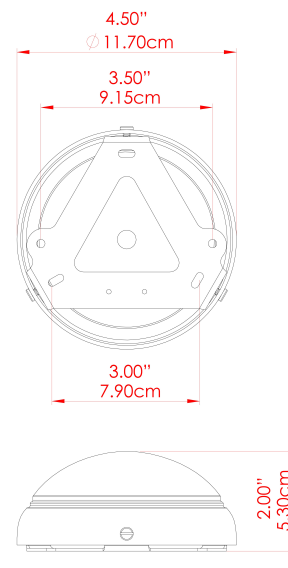

FIXING BRACKET: MLWB11

NAKAI Ceramic Wall Light

MLCMWL035POLBRSFR Polished Brass

MATERIAL	Brass Ceramic Glass
HEIGHT	24cm
WIDTH DIAMETER	20cm
LENGTH PROJECTION	31-35cm
WEIGHT	2.1 kg
LAMPHOLDER	G9
MAX WATTAGE	25W
VOLTAGE	220/240v
IP RATING	IP20
CLASS PROTECTION	Class I
SHADE	GL208 MLCS035 MLCS043
FLEX BAR CHAIN LENGTH	n/a
CABLE TYPE	-

FIXING BRACKET: MLWB11

NAKAI Ceramic Wall Light

MLCMWL035POLBRSOP Polished Brass

MATERIAL	Brass Ceramic Glass
HEIGHT	24cm
WIDTH DIAMETER	20cm
LENGTH PROJECTION	31-35cm
WEIGHT	2.1 kg
LAMPHOLDER	G9
MAX WATTAGE	25W
VOLTAGE	220/240v
IP RATING	IP20
CLASS PROTECTION	Class I
SHADE	GL192 MLCS035 MLCS043
FLEX BAR CHAIN LENGTH	n/a
CABLE TYPE	-

FIXING BRACKET: MLWB11

NAKAI Ceramic Wall Light

MLCMWL035SATBRSL Satin Brass

MATERIAL	Brass Ceramic Glass
HEIGHT	24cm
WIDTH DIAMETER	20cm
LENGTH PROJECTION	31-35cm
WEIGHT	2.1 kg
LAMPHOLDER	G9
MAX WATTAGE	25W
VOLTAGE	220/240v
IP RATING	IP20
CLASS PROTECTION	Class I
SHADE	GL196 MLCS035 MLCS043
FLEX BAR CHAIN LENGTH	n/a
CABLE TYPE	-

FIXING BRACKET: MLWB11

NAKAI Ceramic Wall Light

MLCMWL035SATBRSFR Satin Brass

MATERIAL	Brass Ceramic Glass
HEIGHT	24cm
WIDTH DIAMETER	20cm
LENGTH PROJECTION	31-35cm
WEIGHT	2.1 kg
LAMPHOLDER	G9
MAX WATTAGE	25W
VOLTAGE	220/240v
IP RATING	IP20
CLASS PROTECTION	Class I
SHADE	GL208 MLCS035 MLCS043
FLEX BAR CHAIN LENGTH	n/a
CABLE TYPE	-