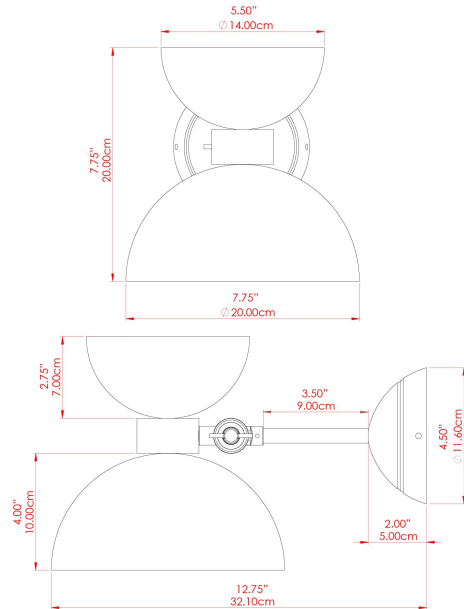

FIXING BRACKET: MLWB11

NAKAI Ceramic Wall Light

MLCMWL035PCMBKOP Matt Black

MATERIAL	Brass Ceramic Glass
HEIGHT	24cm
WIDTH DIAMETER	20cm
LENGTH PROJECTION	31-35cm
WEIGHT	2.1 kg
LAMPHOLDER	G9
MAX WATTAGE	25W
VOLTAGE	220/240v
IP RATING	IP20
CLASS PROTECTION	Class I
SHADE	GL192 MLCS035 MLCS043
FLEX BAR CHAIN LENGTH	n/a
CABLE TYPE	-

FIXING BRACKET: MLWB11

NAKAI Ceramic Wall Light

MLCMWL035POLBRSCS Polished Brass

MATERIAL	Brass Ceramic Glass
HEIGHT	24cm
WIDTH DIAMETER	20cm
LENGTH PROJECTION	31-35cm
WEIGHT	2.1 kg
LAMPHOLDER	G9
MAX WATTAGE	25W
VOLTAGE	220/240v
IP RATING	IP20
CLASS PROTECTION	Class I
SHADE	GL196 MLCS035 MLCS043
FLEX BAR CHAIN LENGTH	n/a
CABLE TYPE	-

FIXING BRACKET: MLWB11

NAKAI Ceramic Wall Light

MLCMWL035POLBRSFR Polished Brass

MATERIAL	Brass Ceramic Glass
HEIGHT	24cm
WIDTH DIAMETER	20cm
LENGTH PROJECTION	31-35cm
WEIGHT	2.1 kg
LAMPHOLDER	G9
MAX WATTAGE	25W
VOLTAGE	220/240v
IP RATING	IP20
CLASS PROTECTION	Class I
SHADE	GL208 MLCS035 MLCS043
FLEX BAR CHAIN LENGTH	n/a
CABLE TYPE	-

FIXING BRACKET: MLWB11

NAKAI Ceramic Wall Light

MLCMWL035POLBRSOP Polished Brass

MATERIAL	Brass Ceramic Glass
HEIGHT	24cm
WIDTH DIAMETER	20cm
LENGTH PROJECTION	31-35cm
WEIGHT	2.1 kg
LAMPHOLDER	G9
MAX WATTAGE	25W
VOLTAGE	220/240v
IP RATING	IP20
CLASS PROTECTION	Class I
SHADE	GL192 MLCS035 MLCS043
FLEX BAR CHAIN LENGTH	n/a
CABLE TYPE	-