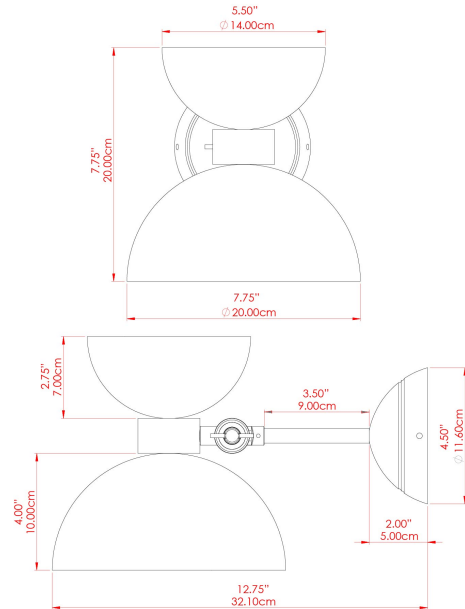

FIXING BRACKET: MLWB11

NAKAI Ceramic Wall Light

MLCMWL035ANTSLVCL Antique Silver

MATERIAL	Brass Ceramic Glass
HEIGHT	24cm
WIDTH DIAMETER	20cm
LENGTH PROJECTION	31-35cm
WEIGHT	2.1 kg
LAMPHOLDER	G9
MAX WATTAGE	6.5W
VOLTAGE	220/240v
IP RATING	IP20
CLASS PROTECTION	Class I
SHADE	GL196 MLCS035 MLCS043
FLEX BAR CHAIN LENGTH	n/a
CABLE TYPE	-

FIXING BRACKET: MLWB11

NAKAI Ceramic Wall Light

MLCMWL035ANTSLVFR Antique Silver

MATERIAL	Brass Ceramic Glass
HEIGHT	24cm
WIDTH DIAMETER	20cm
LENGTH PROJECTION	31-35cm
WEIGHT	2.1 kg
LAMPHOLDER	G9
MAX WATTAGE	6.5W
VOLTAGE	220/240v
IP RATING	IP20
CLASS PROTECTION	Class I
SHADE	GL208 MLCS035 MLCS043
FLEX BAR CHAIN LENGTH	n/a
CABLE TYPE	-

FIXING BRACKET: MLWB11

NAKAI Ceramic Wall Light

MLCMWL035ANTSLVOP Antique Silver

MATERIAL	Brass Ceramic Glass
HEIGHT	24cm
WIDTH DIAMETER	20cm
LENGTH PROJECTION	31-35cm
WEIGHT	2.1 kg
LAMPHOLDER	G9
MAX WATTAGE	6.5W
VOLTAGE	220/240v
IP RATING	IP20
CLASS PROTECTION	Class I
SHADE	GL192 MLCS035 MLCS043
FLEX BAR CHAIN LENGTH	n/a
CABLE TYPE	-

NAKAI Ceramic Wall Light

MLCMWL035PCMBKCL Matt Black

MATERIAL	Brass Ceramic Glass
HEIGHT	24cm
WIDTH DIAMETER	20cm
LENGTH PROJECTION	31-35cm
WEIGHT	2.1 kg
LAMPHOLDER	G9
MAX WATTAGE	25W
VOLTAGE	220/240v
IP RATING	IP20
CLASS PROTECTION	Class I
SHADE	GL196 MLCS035 MLCS043
FLEX BAR CHAIN LENGTH	n/a
CABLE TYPE	-