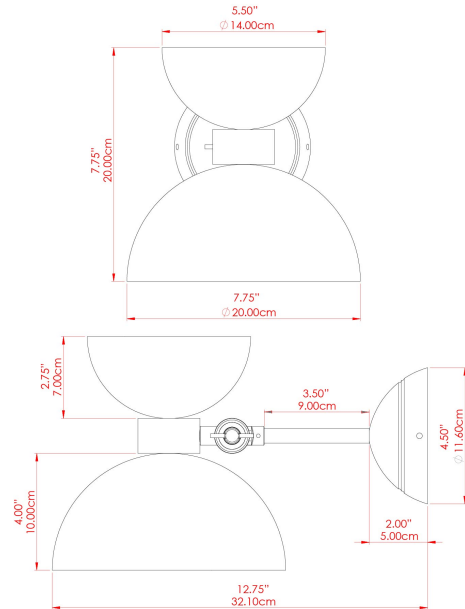

FIXING BRACKET: MLWB11

NAKAI Ceramic Wall Light

MLCMWL035PCMBKOP Matt Black

MATERIAL	Brass Ceramic Glass
HEIGHT	24cm
WIDTH DIAMETER	20cm
LENGTH PROJECTION	31-35cm
WEIGHT	2.1 kg
LAMPHOLDER	G9
MAX WATTAGE	25W
VOLTAGE	220/240v
IP RATING	IP20
CLASS PROTECTION	Class I
SHADE	GL192 MLCS035 MLCS043
FLEX BAR CHAIN LENGTH	n/a
CABLE TYPE	-

FIXING BRACKET: MLWB11

NAKAI Ceramic Wall Light

MLCMWL035POLBRSCS Polished Brass

MATERIAL	Brass Ceramic Glass
HEIGHT	24cm
WIDTH DIAMETER	20cm
LENGTH PROJECTION	31-35cm
WEIGHT	2.1 kg
LAMPHOLDER	G9
MAX WATTAGE	25W
VOLTAGE	220/240v
IP RATING	IP20
CLASS PROTECTION	Class I
SHADE	GL196 MLCS035 MLCS043
FLEX BAR CHAIN LENGTH	n/a
CABLE TYPE	-

FIXING BRACKET: MLWB11

NAKAI Ceramic Wall Light

MLCMWL035POLBRSFR Polished Brass

MATERIAL	Brass Ceramic Glass
HEIGHT	24cm
WIDTH DIAMETER	20cm
LENGTH PROJECTION	31-35cm
WEIGHT	2.1 kg
LAMPHOLDER	G9
MAX WATTAGE	25W
VOLTAGE	220/240v
IP RATING	IP20
CLASS PROTECTION	Class I
SHADE	GL208 MLCS035 MLCS043
FLEX BAR CHAIN LENGTH	n/a
CABLE TYPE	-

FIXING BRACKET: MLWB11

NAKAI Ceramic Wall Light

MLCMWL035POLBRSOP Polished Brass

MATERIAL	Brass Ceramic Glass
HEIGHT	24cm
WIDTH DIAMETER	20cm
LENGTH PROJECTION	31-35cm
WEIGHT	2.1 kg
LAMPHOLDER	G9
MAX WATTAGE	25W
VOLTAGE	220/240v
IP RATING	IP20
CLASS PROTECTION	Class I
SHADE	GL192 MLCS035 MLCS043
FLEX BAR CHAIN LENGTH	n/a
CABLE TYPE	-