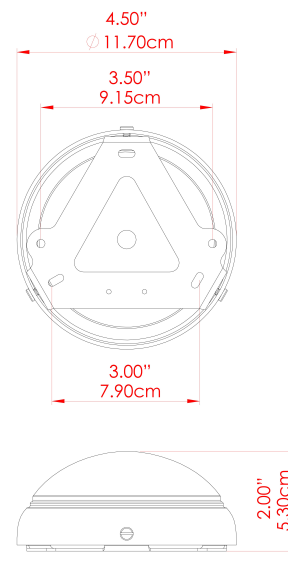

FIXING BRACKET: MLWB11

WWW.MULLANLIGHTING.COM

Product Notes:

1) Bulbs not included. 2) Dimensions do not include bulbs. 3) All products are individually made-to-order and therefore may differ slightly within manufacturing tolerances. 4) Cable / chain can be shortened during installation. Longer cable / chain lengths available on request. 5) Additional colour finishes may be available on request. 6) Refer to our website for a full list of terms and conditions.