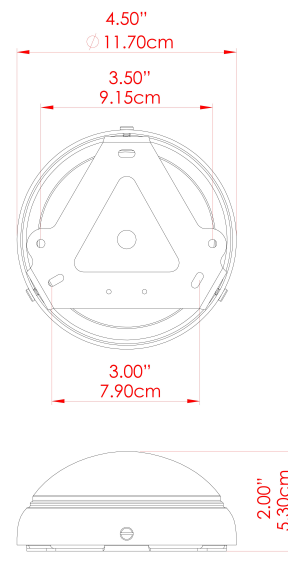

FIXING BRACKET: MLWB11

NAKAI Ceramic Wall Light

MLCMWL035ANTSLVOP Antique Silver

MATERIAL	Brass Ceramic Glass
HEIGHT	24cm
WIDTH DIAMETER	20cm
LENGTH PROJECTION	31-35cm
WEIGHT	2.1 kg
LAMPHOLDER	G9
MAX WATTAGE	6.5W
VOLTAGE	220/240v
IP RATING	IP20
CLASS PROTECTION	Class I
SHADE	GL192 MLCS035 MLCS043
FLEX BAR CHAIN LENGTH	n/a
CABLE TYPE	-

NAKAI Ceramic Wall Light

MLCMWL035PCMBKCL Matt Black

MATERIAL	Brass Ceramic Glass
HEIGHT	24cm
WIDTH DIAMETER	20cm
LENGTH PROJECTION	31-35cm
WEIGHT	2.1 kg
LAMPHOLDER	G9
MAX WATTAGE	25W
VOLTAGE	220/240v
IP RATING	IP20
CLASS PROTECTION	Class I
SHADE	GL196 MLCS035 MLCS043
FLEX BAR CHAIN LENGTH	n/a
CABLE TYPE	-

FIXING BRACKET: MLWB11

NAKAI Ceramic Wall Light

MLCMWL035PCMBKFR Matt Black

POWDER-COATED
MATTE BLACK

MATERIAL	Brass Ceramic Glass
HEIGHT	24cm
WIDTH DIAMETER	20cm
LENGTH PROJECTION	31-35cm
WEIGHT	2.1 kg
LAMPHOLDER	G9
MAX WATTAGE	25W
VOLTAGE	220/240v
IP RATING	IP20
CLASS PROTECTION	Class I
SHADE	GL208 MLCS035 MLCS043
FLEX BAR CHAIN LENGTH	n/a
CABLE TYPE	-

FIXING BRACKET: MLWB11

NAKAI Ceramic Wall Light

MLCMWL035PCMBKOP Matt Black

MATERIAL	Brass Ceramic Glass
HEIGHT	24cm
WIDTH DIAMETER	20cm
LENGTH PROJECTION	31-35cm
WEIGHT	2.1 kg
LAMPHOLDER	G9
MAX WATTAGE	25W
VOLTAGE	220/240v
IP RATING	IP20
CLASS PROTECTION	Class I
SHADE	GL192 MLCS035 MLCS043
FLEX BAR CHAIN LENGTH	n/a
CABLE TYPE	-