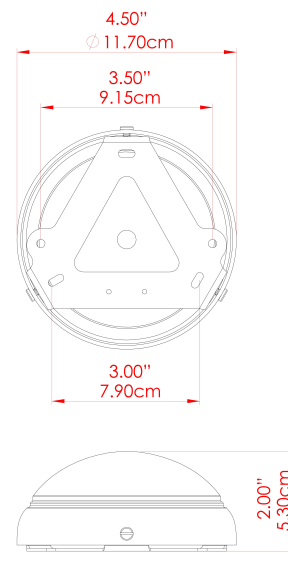

FIXING BRACKET: MLWB11

WWW.MULLANLIGHTING.COM

Product Notes:

1) Bulbs not included. 2) Dimensions do not include bulbs. 3) All products are individually made-to-order and therefore may differ slightly within manufacturing tolerances. 4) Cable / chain can be shortened during installation. Longer cable / chain lengths available on request. 5) Additional colour finishes may be available on request. 6) Refer to our website for a full list of terms and conditions.