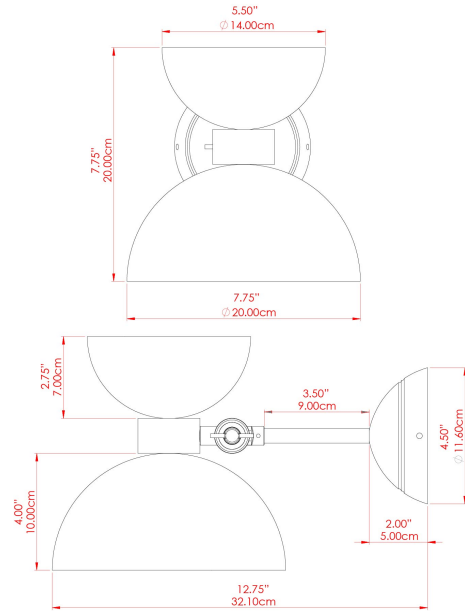

NAKAI Ceramic Wall Light

MLCMWL035PCMBKCL Matt Black

MATERIAL	Brass Ceramic Glass
HEIGHT	24cm
WIDTH DIAMETER	20cm
LENGTH PROJECTION	31-35cm
WEIGHT	2.1 kg
LAMPHOLDER	G9
MAX WATTAGE	25W
VOLTAGE	220/240v
IP RATING	IP20
CLASS PROTECTION	Class I
SHADE	GL196 MLCS035 MLCS043
FLEX BAR CHAIN LENGTH	n/a
CABLE TYPE	-

FIXING BRACKET: MLWB11

NAKAI Ceramic Wall Light

MLCMWL035PCMBKFR Matt Black

POWDER-COATED
MATTE BLACK

MATERIAL	Brass Ceramic Glass
HEIGHT	24cm
WIDTH DIAMETER	20cm
LENGTH PROJECTION	31-35cm
WEIGHT	2.1 kg
LAMPHOLDER	G9
MAX WATTAGE	25W
VOLTAGE	220/240v
IP RATING	IP20
CLASS PROTECTION	Class I
SHADE	GL208 MLCS035 MLCS043
FLEX BAR CHAIN LENGTH	n/a
CABLE TYPE	-

FIXING BRACKET: MLWB11

NAKAI Ceramic Wall Light

MLCMWL035PCMBKOP Matt Black

MATERIAL	Brass Ceramic Glass
HEIGHT	24cm
WIDTH DIAMETER	20cm
LENGTH PROJECTION	31-35cm
WEIGHT	2.1 kg
LAMPHOLDER	G9
MAX WATTAGE	25W
VOLTAGE	220/240v
IP RATING	IP20
CLASS PROTECTION	Class I
SHADE	GL192 MLCS035 MLCS043
FLEX BAR CHAIN LENGTH	n/a
CABLE TYPE	-

FIXING BRACKET: MLWB11

NAKAI Ceramic Wall Light

MLCMWL035POLBRSCS Polished Brass

MATERIAL	Brass Ceramic Glass
HEIGHT	24cm
WIDTH DIAMETER	20cm
LENGTH PROJECTION	31-35cm
WEIGHT	2.1 kg
LAMPHOLDER	G9
MAX WATTAGE	25W
VOLTAGE	220/240v
IP RATING	IP20
CLASS PROTECTION	Class I
SHADE	GL196 MLCS035 MLCS043
FLEX BAR CHAIN LENGTH	n/a
CABLE TYPE	-