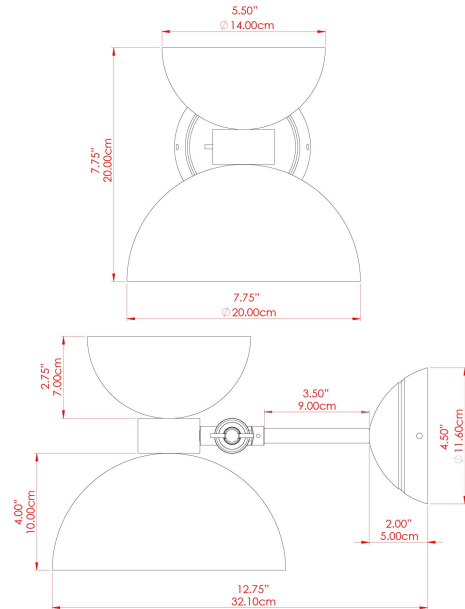

FIXING BRACKET: MLWB11

NAKAI Ceramic Wall Light

MLCMWL035POLBRSOP Polished Brass

MATERIAL	Brass Ceramic Glass
HEIGHT	24cm
WIDTH DIAMETER	20cm
LENGTH PROJECTION	31-35cm
WEIGHT	2.1 kg
LAMPHOLDER	G9
MAX WATTAGE	25W
VOLTAGE	220/240v
IP RATING	IP20
CLASS PROTECTION	Class I
SHADE	GL192 MLCS035 MLCS043
FLEX BAR CHAIN LENGTH	n/a
CABLE TYPE	-

FIXING BRACKET: MLWB11

NAKAI Ceramic Wall Light

MLCMWL035SATBRSL Satin Brass

MATERIAL	Brass Ceramic Glass
HEIGHT	24cm
WIDTH DIAMETER	20cm
LENGTH PROJECTION	31-35cm
WEIGHT	2.1 kg
LAMPHOLDER	G9
MAX WATTAGE	25W
VOLTAGE	220/240v
IP RATING	IP20
CLASS PROTECTION	Class I
SHADE	GL196 MLCS035 MLCS043
FLEX BAR CHAIN LENGTH	n/a
CABLE TYPE	-

FIXING BRACKET: MLWB11

NAKAI Ceramic Wall Light

MLCMWL035SATBRSFR Satin Brass

MATERIAL	Brass Ceramic Glass
HEIGHT	24cm
WIDTH DIAMETER	20cm
LENGTH PROJECTION	31-35cm
WEIGHT	2.1 kg
LAMPHOLDER	G9
MAX WATTAGE	25W
VOLTAGE	220/240v
IP RATING	IP20
CLASS PROTECTION	Class I
SHADE	GL208 MLCS035 MLCS043
FLEX BAR CHAIN LENGTH	n/a
CABLE TYPE	-

FIXING BRACKET: MLWB11

NAKAI Ceramic Wall Light

MLCMWL035SATBRSOP Satin Brass

MATERIAL	Brass Ceramic Glass
HEIGHT	24cm
WIDTH DIAMETER	20cm
LENGTH PROJECTION	31-35cm
WEIGHT	2.1 kg
LAMPHOLDER	G9
MAX WATTAGE	25W
VOLTAGE	220/240v
IP RATING	IP20
CLASS PROTECTION	Class I
SHADE	GL192 MLCS035 MLCS043
FLEX BAR CHAIN LENGTH	n/a
CABLE TYPE	-