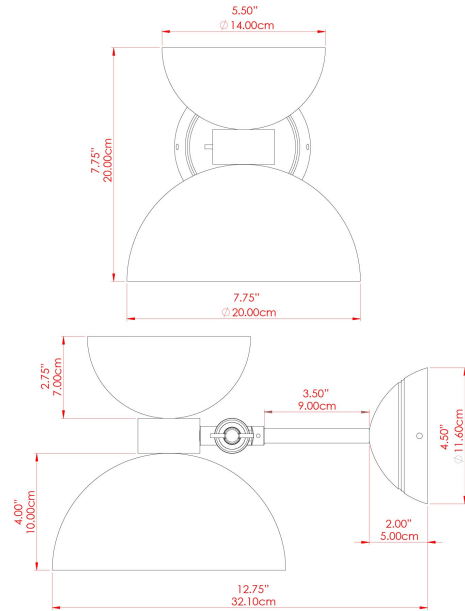

FIXING BRACKET: MLWB11

NAKAI Ceramic Wall Light

MLCMWL035ANTSLVCL Antique Silver

MATERIAL	Brass Ceramic Glass
HEIGHT	24cm
WIDTH DIAMETER	20cm
LENGTH PROJECTION	31-35cm
WEIGHT	2.1 kg
LAMPHOLDER	G9
MAX WATTAGE	6.5W
VOLTAGE	220/240v
IP RATING	IP20
CLASS PROTECTION	Class I
SHADE	GL196 MLCS035 MLCS043
FLEX BAR CHAIN LENGTH	n/a
CABLE TYPE	-

FIXING BRACKET: MLWB11

NAKAI Ceramic Wall Light

MLCMWL035ANTSLVFR Antique Silver

MATERIAL	Brass Ceramic Glass
HEIGHT	24cm
WIDTH DIAMETER	20cm
LENGTH PROJECTION	31-35cm
WEIGHT	2.1 kg
LAMPHOLDER	G9
MAX WATTAGE	6.5W
VOLTAGE	220/240v
IP RATING	IP20
CLASS PROTECTION	Class I
SHADE	GL208 MLCS035 MLCS043
FLEX BAR CHAIN LENGTH	n/a
CABLE TYPE	-

FIXING BRACKET: MLWB11

NAKAI Ceramic Wall Light

MLCMWL035ANTSLVOP Antique Silver

MATERIAL	Brass Ceramic Glass
HEIGHT	24cm
WIDTH DIAMETER	20cm
LENGTH PROJECTION	31-35cm
WEIGHT	2.1 kg
LAMPHOLDER	G9
MAX WATTAGE	6.5W
VOLTAGE	220/240v
IP RATING	IP20
CLASS PROTECTION	Class I
SHADE	GL192 MLCS035 MLCS043
FLEX BAR CHAIN LENGTH	n/a
CABLE TYPE	-

NAKAI Ceramic Wall Light

MLCMWL035PCMBKCL Matt Black

MATERIAL	Brass Ceramic Glass
HEIGHT	24cm
WIDTH DIAMETER	20cm
LENGTH PROJECTION	31-35cm
WEIGHT	2.1 kg
LAMPHOLDER	G9
MAX WATTAGE	25W
VOLTAGE	220/240v
IP RATING	IP20
CLASS PROTECTION	Class I
SHADE	GL196 MLCS035 MLCS043
FLEX BAR CHAIN LENGTH	n/a
CABLE TYPE	-