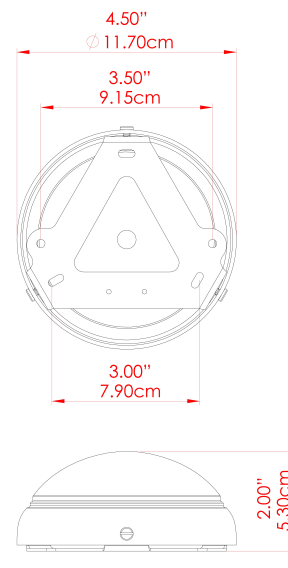

NAKAI Ceramic Wall Light

MLCMWL035PCMBKCL Matt Black

MATERIAL	Brass Ceramic Glass
HEIGHT	24cm
WIDTH DIAMETER	20cm
LENGTH PROJECTION	31-35cm
WEIGHT	2.1 kg
LAMPHOLDER	G9
MAX WATTAGE	25W
VOLTAGE	220/240v
IP RATING	IP20
CLASS PROTECTION	Class I
SHADE	GL196 MLCS035 MLCS043
FLEX BAR CHAIN LENGTH	n/a
CABLE TYPE	-

FIXING BRACKET: MLWB11

NAKAI Ceramic Wall Light

MLCMWL035PCMBKOP Matt Black

MATERIAL	Brass Ceramic Glass
HEIGHT	24cm
WIDTH DIAMETER	20cm
LENGTH PROJECTION	31-35cm
WEIGHT	2.1 kg
LAMPHOLDER	G9
MAX WATTAGE	25W
VOLTAGE	220/240v
IP RATING	IP20
CLASS PROTECTION	Class I
SHADE	GL192 MLCS035 MLCS043
FLEX BAR CHAIN LENGTH	n/a
CABLE TYPE	-

FIXING BRACKET: MLWB11

NAKAI Ceramic Wall Light

MLCMWL035POLBRSCS Polished Brass

MATERIAL	Brass Ceramic Glass
HEIGHT	24cm
WIDTH DIAMETER	20cm
LENGTH PROJECTION	31-35cm
WEIGHT	2.1 kg
LAMPHOLDER	G9
MAX WATTAGE	25W
VOLTAGE	220/240v
IP RATING	IP20
CLASS PROTECTION	Class I
SHADE	GL196 MLCS035 MLCS043
FLEX BAR CHAIN LENGTH	n/a
CABLE TYPE	-

FIXING BRACKET: MLWB11

NAKAI Ceramic Wall Light

MLCMWL035POLBRSFR Polished Brass

MATERIAL	Brass Ceramic Glass
HEIGHT	24cm
WIDTH DIAMETER	20cm
LENGTH PROJECTION	31-35cm
WEIGHT	2.1 kg
LAMPHOLDER	G9
MAX WATTAGE	25W
VOLTAGE	220/240v
IP RATING	IP20
CLASS PROTECTION	Class I
SHADE	GL208 MLCS035 MLCS043
FLEX BAR CHAIN LENGTH	n/a
CABLE TYPE	-