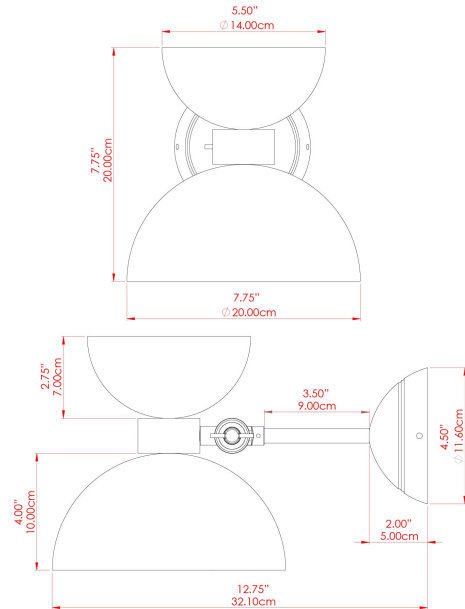

FIXING BRACKET: MLWB11

NAKAI Ceramic Wall Light

MLCMWL035POLBRSFR Polished Brass

MATERIAL	Brass Ceramic Glass
HEIGHT	24cm
WIDTH DIAMETER	20cm
LENGTH PROJECTION	31-35cm
WEIGHT	2.1 kg
LAMPHOLDER	G9
MAX WATTAGE	25W
VOLTAGE	220/240v
IP RATING	IP20
CLASS PROTECTION	Class I
SHADE	GL208 MLCS035 MLCS043
FLEX BAR CHAIN LENGTH	n/a
CABLE TYPE	-

FIXING BRACKET: MLWB11

NAKAI Ceramic Wall Light

MLCMWL035POLBRSOP Polished Brass

MATERIAL	Brass Ceramic Glass
HEIGHT	24cm
WIDTH DIAMETER	20cm
LENGTH PROJECTION	31-35cm
WEIGHT	2.1 kg
LAMPHOLDER	G9
MAX WATTAGE	25W
VOLTAGE	220/240v
IP RATING	IP20
CLASS PROTECTION	Class I
SHADE	GL192 MLCS035 MLCS043
FLEX BAR CHAIN LENGTH	n/a
CABLE TYPE	-

FIXING BRACKET: MLWB11

NAKAI Ceramic Wall Light

MLCMWL035SATBRSL Satin Brass

MATERIAL	Brass Ceramic Glass
HEIGHT	24cm
WIDTH DIAMETER	20cm
LENGTH PROJECTION	31-35cm
WEIGHT	2.1 kg
LAMPHOLDER	G9
MAX WATTAGE	25W
VOLTAGE	220/240v
IP RATING	IP20
CLASS PROTECTION	Class I
SHADE	GL196 MLCS035 MLCS043
FLEX BAR CHAIN LENGTH	n/a
CABLE TYPE	-

FIXING BRACKET: MLWB11

NAKAI Ceramic Wall Light

MLCMWL035SATBRSFR Satin Brass

MATERIAL	Brass Ceramic Glass
HEIGHT	24cm
WIDTH DIAMETER	20cm
LENGTH PROJECTION	31-35cm
WEIGHT	2.1 kg
LAMPHOLDER	G9
MAX WATTAGE	25W
VOLTAGE	220/240v
IP RATING	IP20
CLASS PROTECTION	Class I
SHADE	GL208 MLCS035 MLCS043
FLEX BAR CHAIN LENGTH	n/a
CABLE TYPE	-