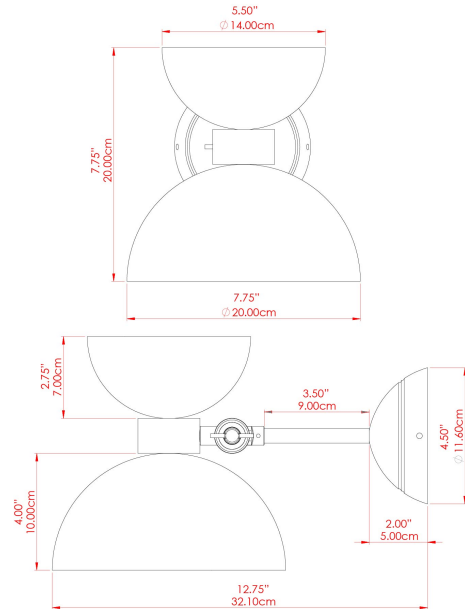

NAKAI Ceramic Wall Light

MLCMWL035ANTBRSCS Antique Brass

MATERIAL	Brass Ceramic Glass
HEIGHT	24cm
WIDTH DIAMETER	20cm
LENGTH PROJECTION	31-35cm
WEIGHT	2.1 kg
LAMPHOLDER	G9
MAX WATTAGE	6.5W
VOLTAGE	220/240v
IP RATING	IP20
CLASS PROTECTION	Class I
SHADE	GL196 MLCS035 MLCS043
FLEX BAR CHAIN LENGTH	n/a
CABLE TYPE	-

NAKAI Ceramic Wall Light

MLCMWL035ANTBRSFR Antique Brass

MATERIAL	Brass Ceramic Glass
HEIGHT	24cm
WIDTH DIAMETER	20cm
LENGTH PROJECTION	31-35cm
WEIGHT	2.1 kg
LAMPHOLDER	G9
MAX WATTAGE	6.5W
VOLTAGE	220/240v
IP RATING	IP20
CLASS PROTECTION	Class I
SHADE	GL208 MLCS035 MLCS043
FLEX BAR CHAIN LENGTH	n/a
CABLE TYPE	-

NAKAI Ceramic Wall Light

MLCMWL035ANTBRSOP Antique Brass

MATERIAL	Brass Ceramic Glass
HEIGHT	24cm
WIDTH DIAMETER	20cm
LENGTH PROJECTION	31-35cm
WEIGHT	2.1 kg
LAMPHOLDER	G9
MAX WATTAGE	6.5W
VOLTAGE	220/240v
IP RATING	IP20
CLASS PROTECTION	Class I
SHADE	GL192 MLCS035 MLCS043
FLEX BAR CHAIN LENGTH	n/a
CABLE TYPE	-

FIXING BRACKET: MLWB11

NAKAI Ceramic Wall Light

MLCMWL035ANTSLVCL Antique Silver

MATERIAL	Brass Ceramic Glass
HEIGHT	24cm
WIDTH DIAMETER	20cm
LENGTH PROJECTION	31-35cm
WEIGHT	2.1 kg
LAMPHOLDER	G9
MAX WATTAGE	6.5W
VOLTAGE	220/240v
IP RATING	IP20
CLASS PROTECTION	Class I
SHADE	GL196 MLCS035 MLCS043
FLEX BAR CHAIN LENGTH	n/a
CABLE TYPE	-