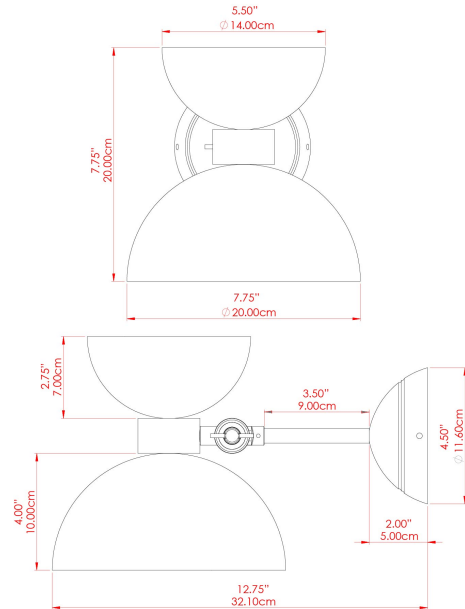

FIXING BRACKET: MLWB11

NAKAI Ceramic Wall Light

MLCMWL035POLBRSCS Polished Brass

MATERIAL	Brass Ceramic Glass
HEIGHT	24cm
WIDTH DIAMETER	20cm
LENGTH PROJECTION	31-35cm
WEIGHT	2.1 kg
LAMPHOLDER	G9
MAX WATTAGE	25W
VOLTAGE	220/240v
IP RATING	IP20
CLASS PROTECTION	Class I
SHADE	GL196 MLCS035 MLCS043
FLEX BAR CHAIN LENGTH	n/a
CABLE TYPE	-

FIXING BRACKET: MLWB11

NAKAI Ceramic Wall Light

MLCMWL035POLBRSFR Polished Brass

MATERIAL	Brass Ceramic Glass
HEIGHT	24cm
WIDTH DIAMETER	20cm
LENGTH PROJECTION	31-35cm
WEIGHT	2.1 kg
LAMPHOLDER	G9
MAX WATTAGE	25W
VOLTAGE	220/240v
IP RATING	IP20
CLASS PROTECTION	Class I
SHADE	GL208 MLCS035 MLCS043
FLEX BAR CHAIN LENGTH	n/a
CABLE TYPE	-

FIXING BRACKET: MLWB11

NAKAI Ceramic Wall Light

MLCMWL035POLBRSOP Polished Brass

MATERIAL	Brass Ceramic Glass
HEIGHT	24cm
WIDTH DIAMETER	20cm
LENGTH PROJECTION	31-35cm
WEIGHT	2.1 kg
LAMPHOLDER	G9
MAX WATTAGE	25W
VOLTAGE	220/240v
IP RATING	IP20
CLASS PROTECTION	Class I
SHADE	GL192 MLCS035 MLCS043
FLEX BAR CHAIN LENGTH	n/a
CABLE TYPE	-

FIXING BRACKET: MLWB11

NAKAI Ceramic Wall Light

MLCMWL035SATBRSL Satin Brass

MATERIAL	Brass Ceramic Glass
HEIGHT	24cm
WIDTH DIAMETER	20cm
LENGTH PROJECTION	31-35cm
WEIGHT	2.1 kg
LAMPHOLDER	G9
MAX WATTAGE	25W
VOLTAGE	220/240v
IP RATING	IP20
CLASS PROTECTION	Class I
SHADE	GL196 MLCS035 MLCS043
FLEX BAR CHAIN LENGTH	n/a
CABLE TYPE	-