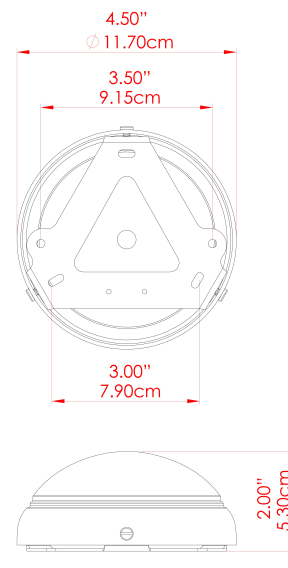

FIXING BRACKET: MLWB11

NAKAI Ceramic Wall Light

MLCMWL035PCMBKOP Matt Black

MATERIAL	Brass Ceramic Glass
HEIGHT	24cm
WIDTH DIAMETER	20cm
LENGTH PROJECTION	31-35cm
WEIGHT	2.1 kg
LAMPHOLDER	G9
MAX WATTAGE	25W
VOLTAGE	220/240v
IP RATING	IP20
CLASS PROTECTION	Class I
SHADE	GL192 MLCS035 MLCS043
FLEX BAR CHAIN LENGTH	n/a
CABLE TYPE	-

FIXING BRACKET: MLWB11

NAKAI Ceramic Wall Light

MLCMWL035POLBRSCS Polished Brass

MATERIAL	Brass Ceramic Glass
HEIGHT	24cm
WIDTH DIAMETER	20cm
LENGTH PROJECTION	31-35cm
WEIGHT	2.1 kg
LAMPHOLDER	G9
MAX WATTAGE	25W
VOLTAGE	220/240v
IP RATING	IP20
CLASS PROTECTION	Class I
SHADE	GL196 MLCS035 MLCS043
FLEX BAR CHAIN LENGTH	n/a
CABLE TYPE	-

FIXING BRACKET: MLWB11

NAKAI Ceramic Wall Light

MLCMWL035POLBRSFR Polished Brass

MATERIAL	Brass Ceramic Glass
HEIGHT	24cm
WIDTH DIAMETER	20cm
LENGTH PROJECTION	31-35cm
WEIGHT	2.1 kg
LAMPHOLDER	G9
MAX WATTAGE	25W
VOLTAGE	220/240v
IP RATING	IP20
CLASS PROTECTION	Class I
SHADE	GL208 MLCS035 MLCS043
FLEX BAR CHAIN LENGTH	n/a
CABLE TYPE	-

FIXING BRACKET: MLWB11

NAKAI Ceramic Wall Light

MLCMWL035POLBRSOP Polished Brass

MATERIAL	Brass Ceramic Glass
HEIGHT	24cm
WIDTH DIAMETER	20cm
LENGTH PROJECTION	31-35cm
WEIGHT	2.1 kg
LAMPHOLDER	G9
MAX WATTAGE	25W
VOLTAGE	220/240v
IP RATING	IP20
CLASS PROTECTION	Class I
SHADE	GL192 MLCS035 MLCS043
FLEX BAR CHAIN LENGTH	n/a
CABLE TYPE	-