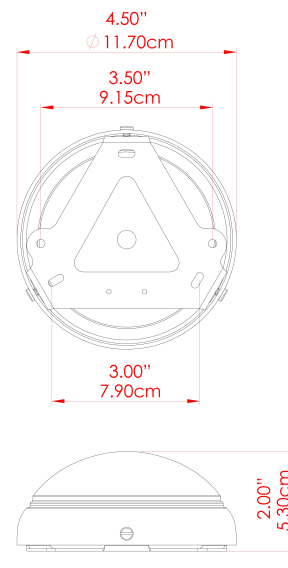

FIXING BRACKET: MLWB11

NAKAI Ceramic Wall Light

MLCMWL035POLBRSOP Polished Brass

MATERIAL	Brass Ceramic Glass
HEIGHT	24cm
WIDTH DIAMETER	20cm
LENGTH PROJECTION	31-35cm
WEIGHT	2.1 kg
LAMPHOLDER	G9
MAX WATTAGE	25W
VOLTAGE	220/240v
IP RATING	IP20
CLASS PROTECTION	Class I
SHADE	GL192 MLCS035 MLCS043
FLEX BAR CHAIN LENGTH	n/a
CABLE TYPE	-

FIXING BRACKET: MLWB11

NAKAI Ceramic Wall Light

MLCMWL035SATBRSL Satin Brass

MATERIAL	Brass Ceramic Glass
HEIGHT	24cm
WIDTH DIAMETER	20cm
LENGTH PROJECTION	31-35cm
WEIGHT	2.1 kg
LAMPHOLDER	G9
MAX WATTAGE	25W
VOLTAGE	220/240v
IP RATING	IP20
CLASS PROTECTION	Class I
SHADE	GL196 MLCS035 MLCS043
FLEX BAR CHAIN LENGTH	n/a
CABLE TYPE	-

FIXING BRACKET: MLWB11

NAKAI Ceramic Wall Light

MLCMWL035SATBRSFR Satin Brass

MATERIAL	Brass Ceramic Glass
HEIGHT	24cm
WIDTH DIAMETER	20cm
LENGTH PROJECTION	31-35cm
WEIGHT	2.1 kg
LAMPHOLDER	G9
MAX WATTAGE	25W
VOLTAGE	220/240v
IP RATING	IP20
CLASS PROTECTION	Class I
SHADE	GL208 MLCS035 MLCS043
FLEX BAR CHAIN LENGTH	n/a
CABLE TYPE	-

FIXING BRACKET: MLWB11

NAKAI Ceramic Wall Light

MLCMWL035SATBRSOP Satin Brass

MATERIAL	Brass Ceramic Glass
HEIGHT	24cm
WIDTH DIAMETER	20cm
LENGTH PROJECTION	31-35cm
WEIGHT	2.1 kg
LAMPHOLDER	G9
MAX WATTAGE	25W
VOLTAGE	220/240v
IP RATING	IP20
CLASS PROTECTION	Class I
SHADE	GL192 MLCS035 MLCS043
FLEX BAR CHAIN LENGTH	n/a
CABLE TYPE	-