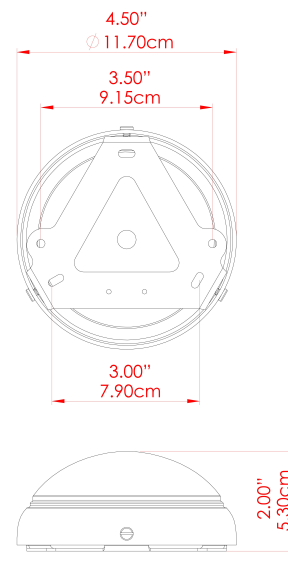

NAKAI Ceramic Wall Light

MLCMWL035PCMBKCL Matt Black

MATERIAL	Brass Ceramic Glass
HEIGHT	24cm
WIDTH DIAMETER	20cm
LENGTH PROJECTION	31-35cm
WEIGHT	2.1 kg
LAMPHOLDER	G9
MAX WATTAGE	25W
VOLTAGE	220/240v
IP RATING	IP20
CLASS PROTECTION	Class I
SHADE	GL196 MLCS035 MLCS043
FLEX BAR CHAIN LENGTH	n/a
CABLE TYPE	-

FIXING BRACKET: MLWB11

NAKAI Ceramic Wall Light

MLCMWL035PCMBKFR Matt Black

POWDER-COATED
MATTE BLACK

MATERIAL	Brass Ceramic Glass
HEIGHT	24cm
WIDTH DIAMETER	20cm
LENGTH PROJECTION	31-35cm
WEIGHT	2.1 kg
LAMPHOLDER	G9
MAX WATTAGE	25W
VOLTAGE	220/240v
IP RATING	IP20
CLASS PROTECTION	Class I
SHADE	GL208 MLCS035 MLCS043
FLEX BAR CHAIN LENGTH	n/a
CABLE TYPE	-

FIXING BRACKET: MLWB11

NAKAI Ceramic Wall Light

MLCMWL035PCMBKOP Matt Black

MATERIAL	Brass Ceramic Glass
HEIGHT	24cm
WIDTH DIAMETER	20cm
LENGTH PROJECTION	31-35cm
WEIGHT	2.1 kg
LAMPHOLDER	G9
MAX WATTAGE	25W
VOLTAGE	220/240v
IP RATING	IP20
CLASS PROTECTION	Class I
SHADE	GL192 MLCS035 MLCS043
FLEX BAR CHAIN LENGTH	n/a
CABLE TYPE	-

FIXING BRACKET: MLWB11

NAKAI Ceramic Wall Light

MLCMWL035POLBRSCS Polished Brass

MATERIAL	Brass Ceramic Glass
HEIGHT	24cm
WIDTH DIAMETER	20cm
LENGTH PROJECTION	31-35cm
WEIGHT	2.1 kg
LAMPHOLDER	G9
MAX WATTAGE	25W
VOLTAGE	220/240v
IP RATING	IP20
CLASS PROTECTION	Class I
SHADE	GL196 MLCS035 MLCS043
FLEX BAR CHAIN LENGTH	n/a
CABLE TYPE	-