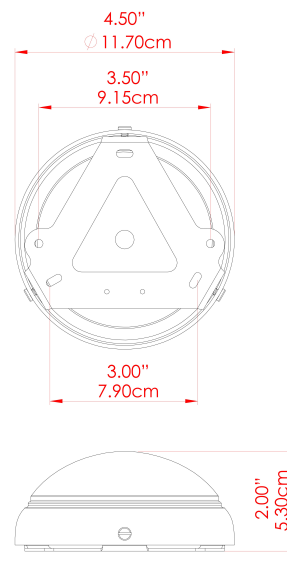

FIXING BRACKET: MLWB11

NAKAI Ceramic Wall Light

MLCMWL035POLBRSCS Polished Brass

MATERIAL	Brass Ceramic Glass
HEIGHT	24cm
WIDTH DIAMETER	20cm
LENGTH PROJECTION	31-35cm
WEIGHT	2.1 kg
LAMPHOLDER	G9
MAX WATTAGE	25W
VOLTAGE	220/240v
IP RATING	IP20
CLASS PROTECTION	Class I
SHADE	GL196 MLCS035 MLCS043
FLEX BAR CHAIN LENGTH	n/a
CABLE TYPE	-

FIXING BRACKET: MLWB11

NAKAI Ceramic Wall Light

MLCMWL035POLBRSFR Polished Brass

MATERIAL	Brass Ceramic Glass
HEIGHT	24cm
WIDTH DIAMETER	20cm
LENGTH PROJECTION	31-35cm
WEIGHT	2.1 kg
LAMPHOLDER	G9
MAX WATTAGE	25W
VOLTAGE	220/240v
IP RATING	IP20
CLASS PROTECTION	Class I
SHADE	GL208 MLCS035 MLCS043
FLEX BAR CHAIN LENGTH	n/a
CABLE TYPE	-

FIXING BRACKET: MLWB11

NAKAI Ceramic Wall Light

MLCMWL035POLBRSOP Polished Brass

MATERIAL	Brass Ceramic Glass
HEIGHT	24cm
WIDTH DIAMETER	20cm
LENGTH PROJECTION	31-35cm
WEIGHT	2.1 kg
LAMPHOLDER	G9
MAX WATTAGE	25W
VOLTAGE	220/240v
IP RATING	IP20
CLASS PROTECTION	Class I
SHADE	GL192 MLCS035 MLCS043
FLEX BAR CHAIN LENGTH	n/a
CABLE TYPE	-

FIXING BRACKET: MLWB11

NAKAI Ceramic Wall Light

MLCMWL035SATBRSL Satin Brass

MATERIAL	Brass Ceramic Glass
HEIGHT	24cm
WIDTH DIAMETER	20cm
LENGTH PROJECTION	31-35cm
WEIGHT	2.1 kg
LAMPHOLDER	G9
MAX WATTAGE	25W
VOLTAGE	220/240v
IP RATING	IP20
CLASS PROTECTION	Class I
SHADE	GL196 MLCS035 MLCS043
FLEX BAR CHAIN LENGTH	n/a
CABLE TYPE	-