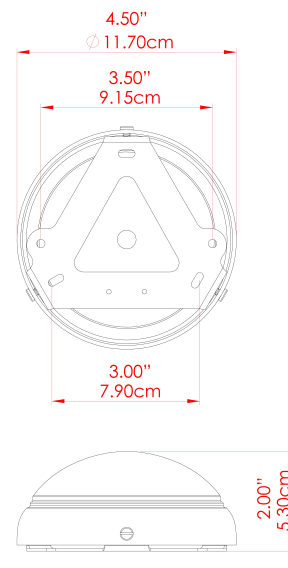

NAKAI Ceramic Wall Light

MLCMWL035ANTBRSOP Antique Brass

MATERIAL	Brass Ceramic Glass
HEIGHT	24cm
WIDTH DIAMETER	20cm
LENGTH PROJECTION	31-35cm
WEIGHT	2.1 kg
LAMPHOLDER	G9
MAX WATTAGE	6.5W
VOLTAGE	220/240v
IP RATING	IP20
CLASS PROTECTION	Class I
SHADE	GL192 MLCS035 MLCS043
FLEX BAR CHAIN LENGTH	n/a
CABLE TYPE	-

FIXING BRACKET: MLWB11

NAKAI Ceramic Wall Light

MLCMWL035ANTSLVCL Antique Silver

MATERIAL	Brass Ceramic Glass
HEIGHT	24cm
WIDTH DIAMETER	20cm
LENGTH PROJECTION	31-35cm
WEIGHT	2.1 kg
LAMPHOLDER	G9
MAX WATTAGE	6.5W
VOLTAGE	220/240v
IP RATING	IP20
CLASS PROTECTION	Class I
SHADE	GL196 MLCS035 MLCS043
FLEX BAR CHAIN LENGTH	n/a
CABLE TYPE	-

FIXING BRACKET: MLWB11

NAKAI Ceramic Wall Light

MLCMWL035ANTSLVFR Antique Silver

MATERIAL	Brass Ceramic Glass
HEIGHT	24cm
WIDTH DIAMETER	20cm
LENGTH PROJECTION	31-35cm
WEIGHT	2.1 kg
LAMPHOLDER	G9
MAX WATTAGE	6.5W
VOLTAGE	220/240v
IP RATING	IP20
CLASS PROTECTION	Class I
SHADE	GL208 MLCS035 MLCS043
FLEX BAR CHAIN LENGTH	n/a
CABLE TYPE	-

FIXING BRACKET: MLWB11

NAKAI Ceramic Wall Light

MLCMWL035ANTSLVOP Antique Silver

MATERIAL	Brass Ceramic Glass
HEIGHT	24cm
WIDTH DIAMETER	20cm
LENGTH PROJECTION	31-35cm
WEIGHT	2.1 kg
LAMPHOLDER	G9
MAX WATTAGE	6.5W
VOLTAGE	220/240v
IP RATING	IP20
CLASS PROTECTION	Class I
SHADE	GL192 MLCS035 MLCS043
FLEX BAR CHAIN LENGTH	n/a
CABLE TYPE	-