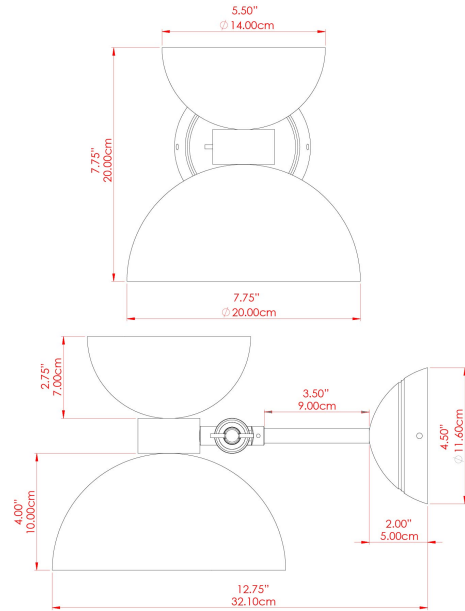

NAKAI Ceramic Wall Light

MLCMWL035ANTBRSOP Antique Brass

MATERIAL	Brass Ceramic Glass
HEIGHT	24cm
WIDTH DIAMETER	20cm
LENGTH PROJECTION	31-35cm
WEIGHT	2.1 kg
LAMPHOLDER	G9
MAX WATTAGE	6.5W
VOLTAGE	220/240v
IP RATING	IP20
CLASS PROTECTION	Class I
SHADE	GL192 MLCS035 MLCS043
FLEX BAR CHAIN LENGTH	n/a
CABLE TYPE	-

FIXING BRACKET: MLWB11

NAKAI Ceramic Wall Light

MLCMWL035ANTSLVCL Antique Silver

MATERIAL	Brass Ceramic Glass
HEIGHT	24cm
WIDTH DIAMETER	20cm
LENGTH PROJECTION	31-35cm
WEIGHT	2.1 kg
LAMPHOLDER	G9
MAX WATTAGE	6.5W
VOLTAGE	220/240v
IP RATING	IP20
CLASS PROTECTION	Class I
SHADE	GL196 MLCS035 MLCS043
FLEX BAR CHAIN LENGTH	n/a
CABLE TYPE	-

FIXING BRACKET: MLWB11

NAKAI Ceramic Wall Light

MLCMWL035ANTSLVFR Antique Silver

MATERIAL	Brass Ceramic Glass
HEIGHT	24cm
WIDTH DIAMETER	20cm
LENGTH PROJECTION	31-35cm
WEIGHT	2.1 kg
LAMPHOLDER	G9
MAX WATTAGE	6.5W
VOLTAGE	220/240v
IP RATING	IP20
CLASS PROTECTION	Class I
SHADE	GL208 MLCS035 MLCS043
FLEX BAR CHAIN LENGTH	n/a
CABLE TYPE	-

FIXING BRACKET: MLWB11

NAKAI Ceramic Wall Light

MLCMWL035ANTSLVOP Antique Silver

MATERIAL	Brass Ceramic Glass
HEIGHT	24cm
WIDTH DIAMETER	20cm
LENGTH PROJECTION	31-35cm
WEIGHT	2.1 kg
LAMPHOLDER	G9
MAX WATTAGE	6.5W
VOLTAGE	220/240v
IP RATING	IP20
CLASS PROTECTION	Class I
SHADE	GL192 MLCS035 MLCS043
FLEX BAR CHAIN LENGTH	n/a
CABLE TYPE	-