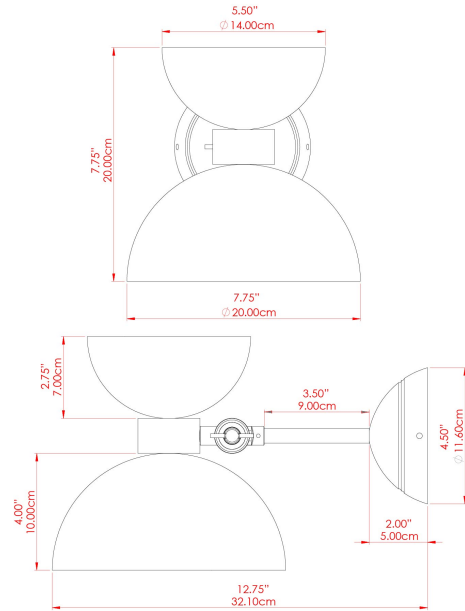

NAKAI Ceramic Wall Light

MLCMWL035ANTBRSCS Antique Brass

MATERIAL	Brass Ceramic Glass
HEIGHT	24cm
WIDTH DIAMETER	20cm
LENGTH PROJECTION	31-35cm
WEIGHT	2.1 kg
LAMPHOLDER	G9
MAX WATTAGE	6.5W
VOLTAGE	220/240v
IP RATING	IP20
CLASS PROTECTION	Class I
SHADE	GL196 MLCS035 MLCS043
FLEX BAR CHAIN LENGTH	n/a
CABLE TYPE	-

NAKAI Ceramic Wall Light

MLCMWL035ANTBRSFR Antique Brass

MATERIAL	Brass Ceramic Glass
HEIGHT	24cm
WIDTH DIAMETER	20cm
LENGTH PROJECTION	31-35cm
WEIGHT	2.1 kg
LAMPHOLDER	G9
MAX WATTAGE	6.5W
VOLTAGE	220/240v
IP RATING	IP20
CLASS PROTECTION	Class I
SHADE	GL208 MLCS035 MLCS043
FLEX BAR CHAIN LENGTH	n/a
CABLE TYPE	-

NAKAI Ceramic Wall Light

MLCMWL035ANTBRSOP Antique Brass

MATERIAL	Brass Ceramic Glass
HEIGHT	24cm
WIDTH DIAMETER	20cm
LENGTH PROJECTION	31-35cm
WEIGHT	2.1 kg
LAMPHOLDER	G9
MAX WATTAGE	6.5W
VOLTAGE	220/240v
IP RATING	IP20
CLASS PROTECTION	Class I
SHADE	GL192 MLCS035 MLCS043
FLEX BAR CHAIN LENGTH	n/a
CABLE TYPE	-

FIXING BRACKET: MLWB11

NAKAI Ceramic Wall Light

MLCMWL035ANTSLVCL Antique Silver

MATERIAL	Brass Ceramic Glass
HEIGHT	24cm
WIDTH DIAMETER	20cm
LENGTH PROJECTION	31-35cm
WEIGHT	2.1 kg
LAMPHOLDER	G9
MAX WATTAGE	6.5W
VOLTAGE	220/240v
IP RATING	IP20
CLASS PROTECTION	Class I
SHADE	GL196 MLCS035 MLCS043
FLEX BAR CHAIN LENGTH	n/a
CABLE TYPE	-