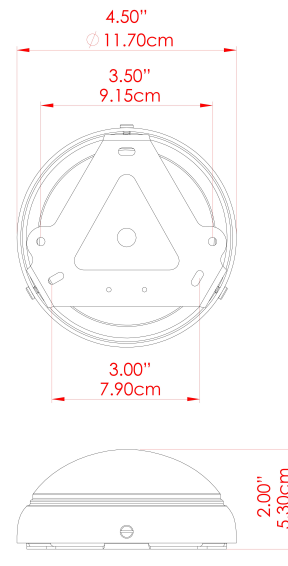

NAKAI Ceramic Wall Light

MLCMWL035ANTBRSOP Antique Brass

MATERIAL	Brass Ceramic Glass
HEIGHT	24cm
WIDTH DIAMETER	20cm
LENGTH PROJECTION	31-35cm
WEIGHT	2.1 kg
LAMPHOLDER	G9
MAX WATTAGE	6.5W
VOLTAGE	220/240v
IP RATING	IP20
CLASS PROTECTION	Class I
SHADE	GL192 MLCS035 MLCS043
FLEX BAR CHAIN LENGTH	n/a
CABLE TYPE	-

FIXING BRACKET: MLWB11

NAKAI Ceramic Wall Light

MLCMWL035ANTSLVCL Antique Silver

MATERIAL	Brass Ceramic Glass
HEIGHT	24cm
WIDTH DIAMETER	20cm
LENGTH PROJECTION	31-35cm
WEIGHT	2.1 kg
LAMPHOLDER	G9
MAX WATTAGE	6.5W
VOLTAGE	220/240v
IP RATING	IP20
CLASS PROTECTION	Class I
SHADE	GL196 MLCS035 MLCS043
FLEX BAR CHAIN LENGTH	n/a
CABLE TYPE	-

FIXING BRACKET: MLWB11

NAKAI Ceramic Wall Light

MLCMWL035ANTSLVFR Antique Silver

MATERIAL	Brass Ceramic Glass
HEIGHT	24cm
WIDTH DIAMETER	20cm
LENGTH PROJECTION	31-35cm
WEIGHT	2.1 kg
LAMPHOLDER	G9
MAX WATTAGE	6.5W
VOLTAGE	220/240v
IP RATING	IP20
CLASS PROTECTION	Class I
SHADE	GL208 MLCS035 MLCS043
FLEX BAR CHAIN LENGTH	n/a
CABLE TYPE	-

FIXING BRACKET: MLWB11

NAKAI Ceramic Wall Light

MLCMWL035ANTSLVOP Antique Silver

MATERIAL	Brass Ceramic Glass
HEIGHT	24cm
WIDTH DIAMETER	20cm
LENGTH PROJECTION	31-35cm
WEIGHT	2.1 kg
LAMPHOLDER	G9
MAX WATTAGE	6.5W
VOLTAGE	220/240v
IP RATING	IP20
CLASS PROTECTION	Class I
SHADE	GL192 MLCS035 MLCS043
FLEX BAR CHAIN LENGTH	n/a
CABLE TYPE	-