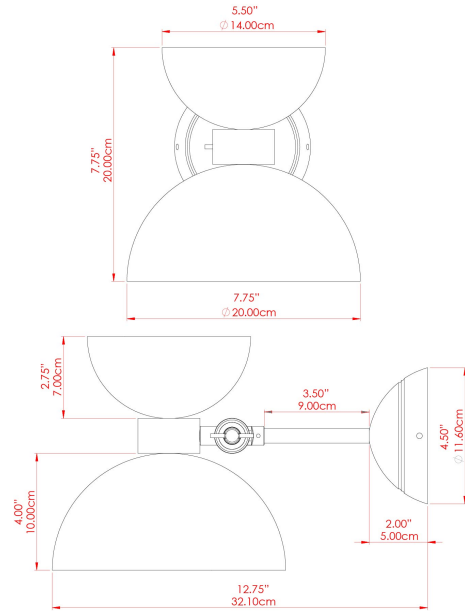

NAKAI Ceramic Wall Light

MLCMWL035ANTBRSFR Antique Brass

MATERIAL	Brass Ceramic Glass
HEIGHT	24cm
WIDTH DIAMETER	20cm
LENGTH PROJECTION	31-35cm
WEIGHT	2.1 kg
LAMPHOLDER	G9
MAX WATTAGE	6.5W
VOLTAGE	220/240v
IP RATING	IP20
CLASS PROTECTION	Class I
SHADE	GL208 MLCS035 MLCS043
FLEX BAR CHAIN LENGTH	n/a
CABLE TYPE	-

NAKAI Ceramic Wall Light

MLCMWL035ANTBRSOP Antique Brass

MATERIAL	Brass Ceramic Glass
HEIGHT	24cm
WIDTH DIAMETER	20cm
LENGTH PROJECTION	31-35cm
WEIGHT	2.1 kg
LAMPHOLDER	G9
MAX WATTAGE	6.5W
VOLTAGE	220/240v
IP RATING	IP20
CLASS PROTECTION	Class I
SHADE	GL192 MLCS035 MLCS043
FLEX BAR CHAIN LENGTH	n/a
CABLE TYPE	-

FIXING BRACKET: MLWB11

NAKAI Ceramic Wall Light

MLCMWL035ANTSLVCL Antique Silver

MATERIAL	Brass Ceramic Glass
HEIGHT	24cm
WIDTH DIAMETER	20cm
LENGTH PROJECTION	31-35cm
WEIGHT	2.1 kg
LAMPHOLDER	G9
MAX WATTAGE	6.5W
VOLTAGE	220/240v
IP RATING	IP20
CLASS PROTECTION	Class I
SHADE	GL196 MLCS035 MLCS043
FLEX BAR CHAIN LENGTH	n/a
CABLE TYPE	-

FIXING BRACKET: MLWB11

NAKAI Ceramic Wall Light

MLCMWL035ANTSLVFR Antique Silver

MATERIAL	Brass Ceramic Glass
HEIGHT	24cm
WIDTH DIAMETER	20cm
LENGTH PROJECTION	31-35cm
WEIGHT	2.1 kg
LAMPHOLDER	G9
MAX WATTAGE	6.5W
VOLTAGE	220/240v
IP RATING	IP20
CLASS PROTECTION	Class I
SHADE	GL208 MLCS035 MLCS043
FLEX BAR CHAIN LENGTH	n/a
CABLE TYPE	-