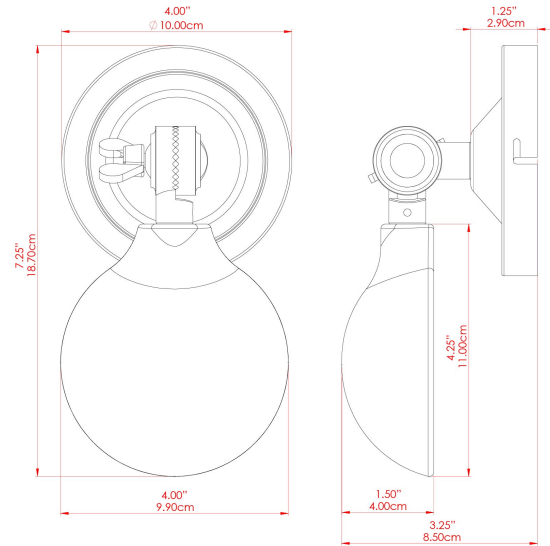

COCO Ceramic Wall Light

MLCMWL019ANTBRS Antique Brass

MATERIAL	Brass Ceramic
HEIGHT	10cm
WIDTH DIAMETER	10.5cm
LENGTH PROJECTION	19cm
WEIGHT	0.38 kg
LAMPHOLDER	G9
MAX WATTAGE	6.5W
VOLTAGE	220/240v
IP RATING	IP20
CLASS PROTECTION	Class I
SHADE	MLCS044
FLEX BAR CHAIN LENGTH	n/a
CABLE TYPE	

FIXING BRACKET: MLWB02

COCO Ceramic Wall Light

MLCMWL019ANTSLV Antique Silver

MATERIAL	Brass Ceramic
HEIGHT	10cm
WIDTH DIAMETER	10.5cm
LENGTH PROJECTION	19cm
WEIGHT	0.38 kg
LAMPHOLDER	G9
MAX WATTAGE	6.5W
VOLTAGE	220/240v
IP RATING	IP20
CLASS PROTECTION	Class I
SHADE	MLCS044
FLEX BAR CHAIN LENGTH	n/a
CABLE TYPE	

FIXING BRACKET: MLWB02

COCO Ceramic Wall Light

MLCMWL019POLBRS Polished Brass

MATERIAL	Brass Ceramic
HEIGHT	10cm
WIDTH DIAMETER	10.5cm
LENGTH PROJECTION	19cm
WEIGHT	0.38 kg
LAMPHOLDER	G9
MAX WATTAGE	6.5W
VOLTAGE	220/240v
IP RATING	IP20
CLASS PROTECTION	Class I
SHADE	MLCS044
FLEX BAR CHAIN LENGTH	n/a
CABLE TYPE	

FIXING BRACKET: MLWB02

COCO Ceramic Wall Light

MLCMWL019SATBRS Satin Brass

MATERIAL	Brass Ceramic
HEIGHT	10cm
WIDTH DIAMETER	10.5cm
LENGTH PROJECTION	19cm
WEIGHT	0.38 kg
LAMPHOLDER	G9
MAX WATTAGE	6.5W
VOLTAGE	220/240v
IP RATING	IP20
CLASS PROTECTION	Class I
SHADE	MLCS044
FLEX BAR CHAIN LENGTH	n/a
CABLE TYPE	