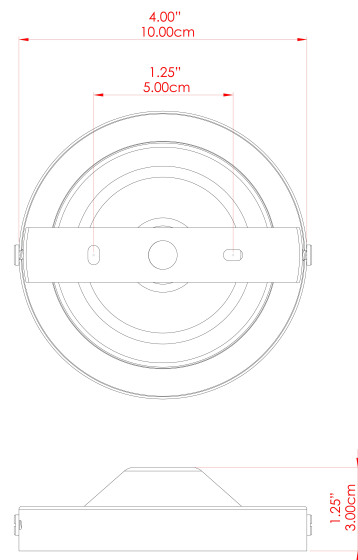

COCO Ceramic Wall Light

MLCMWL019ANTBRS Antique Brass

MATERIAL	Brass Ceramic
HEIGHT	10cm
WIDTH DIAMETER	10.5cm
LENGTH PROJECTION	19cm
WEIGHT	0.38 kg
LAMPHOLDER	G9
MAX WATTAGE	6.5W
VOLTAGE	220/240v
IP RATING	IP20
CLASS PROTECTION	Class I
SHADE	MLCS044
FLEX BAR CHAIN LENGTH	n/a
CABLE TYPE	

FIXING BRACKET: MLWB02

COCO Ceramic Wall Light

MLCMWL019ANTSLV Antique Silver

MATERIAL	Brass Ceramic
HEIGHT	10cm
WIDTH DIAMETER	10.5cm
LENGTH PROJECTION	19cm
WEIGHT	0.38 kg
LAMPHOLDER	G9
MAX WATTAGE	6.5W
VOLTAGE	220/240v
IP RATING	IP20
CLASS PROTECTION	Class I
SHADE	MLCS044
FLEX BAR CHAIN LENGTH	n/a
CABLE TYPE	

FIXING BRACKET: MLWB02

COCO Ceramic Wall Light

MLCMWL019POLBRS Polished Brass

MATERIAL	Brass Ceramic
HEIGHT	10cm
WIDTH DIAMETER	10.5cm
LENGTH PROJECTION	19cm
WEIGHT	0.38 kg
LAMPHOLDER	G9
MAX WATTAGE	6.5W
VOLTAGE	220/240v
IP RATING	IP20
CLASS PROTECTION	Class I
SHADE	MLCS044
FLEX BAR CHAIN LENGTH	n/a
CABLE TYPE	

FIXING BRACKET: MLWB02

COCO Ceramic Wall Light

MLCMWL019SATBRS Satin Brass

MATERIAL	Brass Ceramic
HEIGHT	10cm
WIDTH DIAMETER	10.5cm
LENGTH PROJECTION	19cm
WEIGHT	0.38 kg
LAMPHOLDER	G9
MAX WATTAGE	6.5W
VOLTAGE	220/240v
IP RATING	IP20
CLASS PROTECTION	Class I
SHADE	MLCS044
FLEX BAR CHAIN LENGTH	n/a
CABLE TYPE	