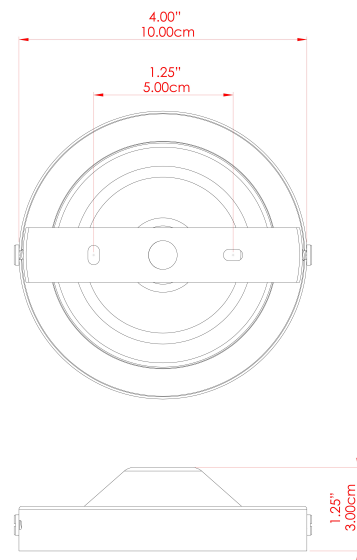

COCO Ceramic Wall Light

MLCMWL019ANTBRS Antique Brass

MATERIAL	Brass Ceramic
HEIGHT	10cm
WIDTH DIAMETER	10.5cm
LENGTH PROJECTION	19cm
WEIGHT	0.38 kg
LAMPHOLDER	G9
MAX WATTAGE	6.5W
VOLTAGE	220/240v
IP RATING	IP20
CLASS PROTECTION	Class I
SHADE	MLCS044
FLEX BAR CHAIN LENGTH	n/a
CABLE TYPE	

FIXING BRACKET: MLWB02

COCO Ceramic Wall Light

MLCMWL019ANTSLV Antique Silver

MATERIAL	Brass Ceramic
HEIGHT	10cm
WIDTH DIAMETER	10.5cm
LENGTH PROJECTION	19cm
WEIGHT	0.38 kg
LAMPHOLDER	G9
MAX WATTAGE	6.5W
VOLTAGE	220/240v
IP RATING	IP20
CLASS PROTECTION	Class I
SHADE	MLCS044
FLEX BAR CHAIN LENGTH	n/a
CABLE TYPE	

FIXING BRACKET: MLWB02

COCO Ceramic Wall Light

MLCMWL019POLBRS Polished Brass

MATERIAL	Brass Ceramic
HEIGHT	10cm
WIDTH DIAMETER	10.5cm
LENGTH PROJECTION	19cm
WEIGHT	0.38 kg
LAMPHOLDER	G9
MAX WATTAGE	6.5W
VOLTAGE	220/240v
IP RATING	IP20
CLASS PROTECTION	Class I
SHADE	MLCS044
FLEX BAR CHAIN LENGTH	n/a
CABLE TYPE	

FIXING BRACKET: MLWB02

COCO Ceramic Wall Light

MLCMWL019SATBRS Satin Brass

MATERIAL	Brass Ceramic
HEIGHT	10cm
WIDTH DIAMETER	10.5cm
LENGTH PROJECTION	19cm
WEIGHT	0.38 kg
LAMPHOLDER	G9
MAX WATTAGE	6.5W
VOLTAGE	220/240v
IP RATING	IP20
CLASS PROTECTION	Class I
SHADE	MLCS044
FLEX BAR CHAIN LENGTH	n/a
CABLE TYPE	