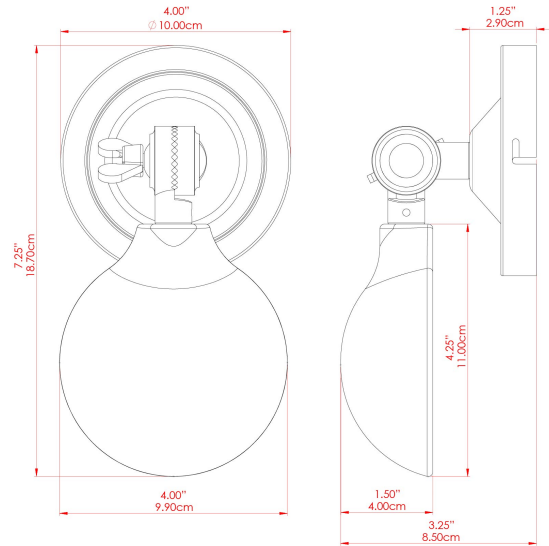

COCO Ceramic Wall Light

MLCMWL019ANTBRS Antique Brass

MATERIAL	Brass Ceramic
HEIGHT	10cm
WIDTH DIAMETER	10.5cm
LENGTH PROJECTION	19cm
WEIGHT	0.38 kg
LAMPHOLDER	G9
MAX WATTAGE	6.5W
VOLTAGE	220/240v
IP RATING	IP20
CLASS PROTECTION	Class I
SHADE	MLCS044
FLEX BAR CHAIN LENGTH	n/a
CABLE TYPE	

FIXING BRACKET: MLWB02

COCO Ceramic Wall Light

MLCMWL019ANTSLV Antique Silver

MATERIAL	Brass Ceramic
HEIGHT	10cm
WIDTH DIAMETER	10.5cm
LENGTH PROJECTION	19cm
WEIGHT	0.38 kg
LAMPHOLDER	G9
MAX WATTAGE	6.5W
VOLTAGE	220/240v
IP RATING	IP20
CLASS PROTECTION	Class I
SHADE	MLCS044
FLEX BAR CHAIN LENGTH	n/a
CABLE TYPE	

FIXING BRACKET: MLWB02

COCO Ceramic Wall Light

MLCMWL019POLBRS Polished Brass

MATERIAL	Brass Ceramic
HEIGHT	10cm
WIDTH DIAMETER	10.5cm
LENGTH PROJECTION	19cm
WEIGHT	0.38 kg
LAMPHOLDER	G9
MAX WATTAGE	6.5W
VOLTAGE	220/240v
IP RATING	IP20
CLASS PROTECTION	Class I
SHADE	MLCS044
FLEX BAR CHAIN LENGTH	n/a
CABLE TYPE	

FIXING BRACKET: MLWB02

COCO Ceramic Wall Light

MLCMWL019SATBRS Satin Brass

MATERIAL	Brass Ceramic
HEIGHT	10cm
WIDTH DIAMETER	10.5cm
LENGTH PROJECTION	19cm
WEIGHT	0.38 kg
LAMPHOLDER	G9
MAX WATTAGE	6.5W
VOLTAGE	220/240v
IP RATING	IP20
CLASS PROTECTION	Class I
SHADE	MLCS044
FLEX BAR CHAIN LENGTH	n/a
CABLE TYPE	