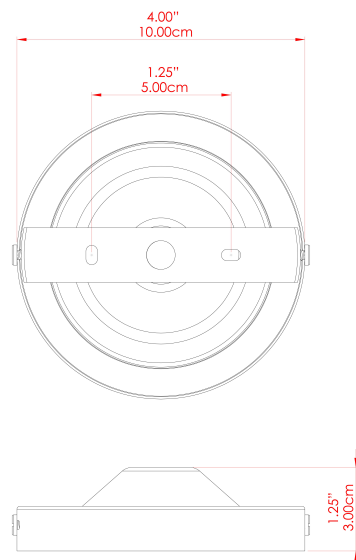

COCO Ceramic Wall Light

MLCMWL019ANTBRS Antique Brass

MATERIAL	Brass Ceramic
HEIGHT	10cm
WIDTH DIAMETER	10.5cm
LENGTH PROJECTION	19cm
WEIGHT	0.38 kg
LAMPHOLDER	G9
MAX WATTAGE	6.5W
VOLTAGE	220/240v
IP RATING	IP20
CLASS PROTECTION	Class I
SHADE	MLCS044
FLEX BAR CHAIN LENGTH	n/a
CABLE TYPE	

FIXING BRACKET: MLWB02

COCO Ceramic Wall Light

MLCMWL019ANTSLV Antique Silver

MATERIAL	Brass Ceramic
HEIGHT	10cm
WIDTH DIAMETER	10.5cm
LENGTH PROJECTION	19cm
WEIGHT	0.38 kg
LAMPHOLDER	G9
MAX WATTAGE	6.5W
VOLTAGE	220/240v
IP RATING	IP20
CLASS PROTECTION	Class I
SHADE	MLCS044
FLEX BAR CHAIN LENGTH	n/a
CABLE TYPE	

FIXING BRACKET: MLWB02

COCO Ceramic Wall Light

MLCMWL019POLBRS Polished Brass

MATERIAL	Brass Ceramic
HEIGHT	10cm
WIDTH DIAMETER	10.5cm
LENGTH PROJECTION	19cm
WEIGHT	0.38 kg
LAMPHOLDER	G9
MAX WATTAGE	6.5W
VOLTAGE	220/240v
IP RATING	IP20
CLASS PROTECTION	Class I
SHADE	MLCS044
FLEX BAR CHAIN LENGTH	n/a
CABLE TYPE	

FIXING BRACKET: MLWB02

COCO Ceramic Wall Light

MLCMWL019SATBRS Satin Brass

MATERIAL	Brass Ceramic
HEIGHT	10cm
WIDTH DIAMETER	10.5cm
LENGTH PROJECTION	19cm
WEIGHT	0.38 kg
LAMPHOLDER	G9
MAX WATTAGE	6.5W
VOLTAGE	220/240v
IP RATING	IP20
CLASS PROTECTION	Class I
SHADE	MLCS044
FLEX BAR CHAIN LENGTH	n/a
CABLE TYPE	