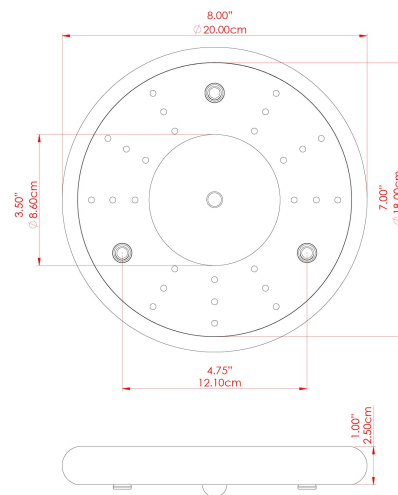

FIXING BRACKET: MLWB27PCMBK

WWW.MULLANLIGHTING.COM

Product Notes:

1) Bulbs not included. 2) Dimensions do not include bulbs. 3) All products are individually made-to-order and therefore may differ slightly within manufacturing tolerances. 4) Cable / chain can be shortened during installation. Longer cable / chain lengths available on request. 5) Additional colour finishes may be available on request. 6) Refer to our website for a full list of terms and conditions.