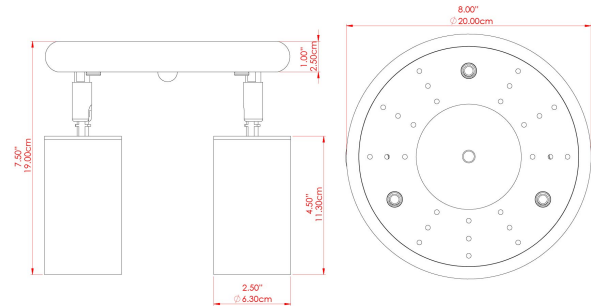

EVANSTON Ceiling Light

MLCF132ANTSLV Antique Silver

MATERIAL	Brass
HEIGHT	19cm
WIDTH DIAMETER	20cm
LENGTH PROJECTION	n/a
WEIGHT	1.7 kg
LAMPHOLDER	GU10
MAX WATTAGE	5W
VOLTAGE	220/240v
IP RATING	IP20
CLASS PROTECTION	Class I
SHADE	-
FLEX BAR CHAIN LENGTH	n/a
CABLE TYPE	MLCA009 Black PVC Flexible Cable 2 Core

EVANSTON Ceiling Light

MLCF132POLBRS Polished Brass

MATERIAL	Brass
HEIGHT	19cm
WIDTH DIAMETER	20cm
LENGTH PROJECTION	n/a
WEIGHT	1.7 kg
LAMPHOLDER	GU10
MAX WATTAGE	5W
VOLTAGE	220/240v
IP RATING	IP20
CLASS PROTECTION	Class I
SHADE	-
FLEX BAR CHAIN LENGTH	n/a
CABLE TYPE	MLCA009 Black PVC Flexible Cable 2 Core

FIXING BRACKET: MLWB27POLBRS

EVANSTON Ceiling Light

MLCF132PCMBK Matt Black

MATERIAL	Brass
HEIGHT	19cm
WIDTH DIAMETER	20cm
LENGTH PROJECTION	n/a
WEIGHT	1.7 kg
LAMPHOLDER	GU10
MAX WATTAGE	5W
VOLTAGE	220/240v
IP RATING	IP20
CLASS PROTECTION	Class I
SHADE	-
FLEX BAR CHAIN LENGTH	n/a
CABLE TYPE	MLCA009 Black PVC Flexible Cable 2 Core

EVANSTON Ceiling Light

MLCF132PCWTE White

MATERIAL	Brass
HEIGHT	19cm
WIDTH DIAMETER	20cm
LENGTH PROJECTION	n/a
WEIGHT	1.7 kg
LAMPHOLDER	GU10
MAX WATTAGE	5W
VOLTAGE	220/240v
IP RATING	IP20
CLASS PROTECTION	Class I
SHADE	-
FLEX BAR CHAIN LENGTH	n/a
CABLE TYPE	MLCA009 Black PVC Flexible Cable 2 Core