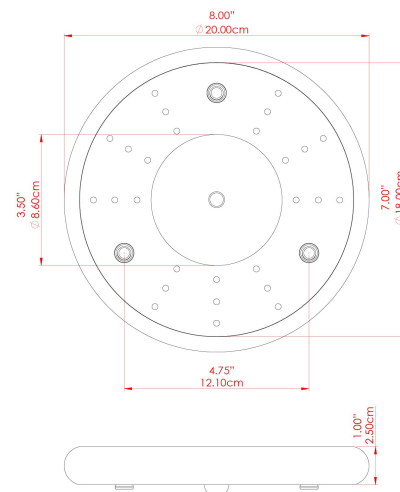

FIXING BRACKET: MLWB27PCWTE

Product Notes:
1) Bulbs not included. 2) Dimensions do not include bulbs. 3) All products are individually made-to-order and therefore may differ slightly within manufacturing tolerances. 4) Cable / chain can be shortened during installation. Longer cable / chain lengths available on request. 5) Additional colour finishes may be available on request. 6) Refer to our website for a full list of terms and conditions.