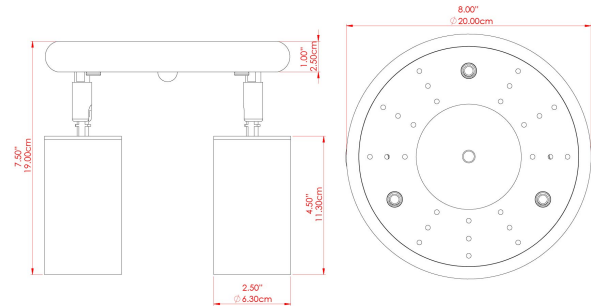

EVANSTON Ceiling Light

MLCF132POLBRS Polished Brass

MATERIAL	Brass
HEIGHT	19cm
WIDTH DIAMETER	20cm
LENGTH PROJECTION	n/a
WEIGHT	1.7 kg
LAMPHOLDER	GU10
MAX WATTAGE	5W
VOLTAGE	220/240v
IP RATING	IP20
CLASS PROTECTION	Class I
SHADE	-
FLEX BAR CHAIN LENGTH	n/a
CABLE TYPE	MLCA009 Black PVC Flexible Cable 2 Core

EVANSTON Ceiling Light

MLCF132PCWTE White

MATERIAL	Brass
HEIGHT	19cm
WIDTH DIAMETER	20cm
LENGTH PROJECTION	n/a
WEIGHT	1.7 kg
LAMPHOLDER	GU10
MAX WATTAGE	5W
VOLTAGE	220/240v
IP RATING	IP20
CLASS PROTECTION	Class I
SHADE	-
FLEX BAR CHAIN LENGTH	n/a
CABLE TYPE	MLCA009 Black PVC Flexible Cable 2 Core

FIXING BRACKET: MLWB27PCWTE

Product Notes:
 1) Bulbs not included. 2) Dimensions do not include bulbs. 3) All products are individually made-to-order and therefore may differ slightly within manufacturing tolerances. 4) Cable / chain can be shortened during installation. Longer cable / chain lengths available on request. 5) Additional colour finishes may be available on request. 6) Refer to our website for a full list of terms and conditions.

EVANSTON Ceiling Light

MLCF132SATBRS Satin Brass

MATERIAL	Brass
HEIGHT	19cm
WIDTH DIAMETER	20cm
LENGTH PROJECTION	n/a
WEIGHT	1.7 kg
LAMPHOLDER	GU10
MAX WATTAGE	5W
VOLTAGE	220/240v
IP RATING	IP20
CLASS PROTECTION	Class I
SHADE	-
FLEX BAR CHAIN LENGTH	n/a
CABLE TYPE	MLCA009 Black PVC Flexible Cable 2 Core