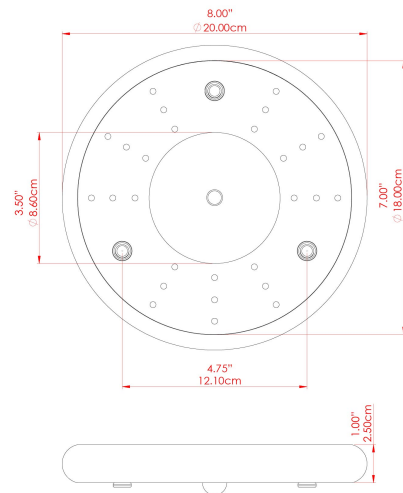

EVANSTON Ceiling Light

MLCF132ANTBRS Antique Brass

MATERIAL	Brass
HEIGHT	19cm
WIDTH DIAMETER	20cm
LENGTH PROJECTION	n/a
WEIGHT	1.7 kg
LAMPHOLDER	GU10
MAX WATTAGE	5W
VOLTAGE	220/240v
IP RATING	IP20
CLASS PROTECTION	Class I
SHADE	-
FLEX BAR CHAIN LENGTH	n/a
CABLE TYPE	MLCA009 Black PVC Flexible Cable 2 Core

EVANSTON Ceiling Light

MLCF132ANTSLV Antique Silver

MATERIAL	Brass
HEIGHT	19cm
WIDTH DIAMETER	20cm
LENGTH PROJECTION	n/a
WEIGHT	1.7 kg
LAMPHOLDER	GU10
MAX WATTAGE	5W
VOLTAGE	220/240v
IP RATING	IP20
CLASS PROTECTION	Class I
SHADE	-
FLEX BAR CHAIN LENGTH	n/a
CABLE TYPE	MLCA009 Black PVC Flexible Cable 2 Core

EVANSTON Ceiling Light

MLCF132POLBRS Polished Brass

MATERIAL	Brass
HEIGHT	19cm
WIDTH DIAMETER	20cm
LENGTH PROJECTION	n/a
WEIGHT	1.7 kg
LAMPHOLDER	GU10
MAX WATTAGE	5W
VOLTAGE	220/240v
IP RATING	IP20
CLASS PROTECTION	Class I
SHADE	-
FLEX BAR CHAIN LENGTH	n/a
CABLE TYPE	MLCA009 Black PVC Flexible Cable 2 Core

FIXING BRACKET: MLWB27POLBRS

EVANSTON Ceiling Light

MLCF132PCMBK Matt Black

MATERIAL	Brass
HEIGHT	19cm
WIDTH DIAMETER	20cm
LENGTH PROJECTION	n/a
WEIGHT	1.7 kg
LAMPHOLDER	GU10
MAX WATTAGE	5W
VOLTAGE	220/240v
IP RATING	IP20
CLASS PROTECTION	Class I
SHADE	-
FLEX BAR CHAIN LENGTH	n/a
CABLE TYPE	MLCA009 Black PVC Flexible Cable 2 Core