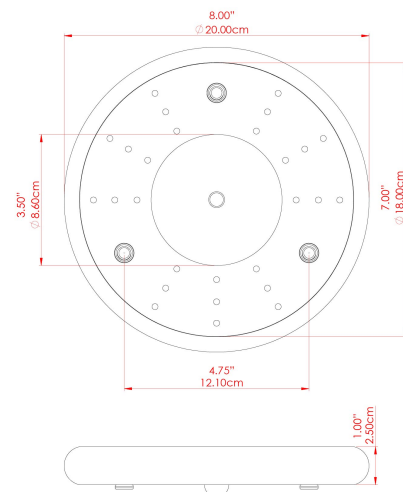

FIXING BRACKET: MLWB27ANTBRS

Product Notes:
1) Bulbs not included. 2) Dimensions do not include bulbs. 3) All products are individually made-to-order and therefore may differ slightly within manufacturing tolerances. 4) Cable / chain can be shortened during installation. Longer cable / chain lengths available on request. 5) Additional colour finishes may be available on request. 6) Refer to our website for a full list of terms and conditions.