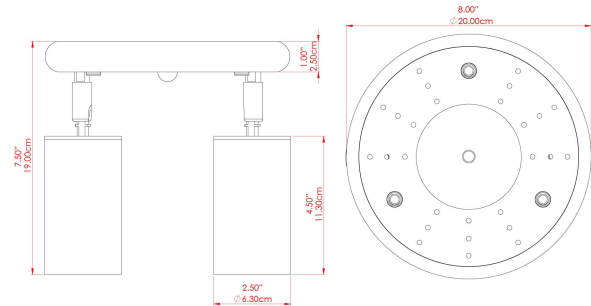

EVANSTON Ceiling Light

MLCF132POLBRS Polished Brass

MATERIAL	Brass
HEIGHT	19cm
WIDTH DIAMETER	20cm
LENGTH PROJECTION	n/a
WEIGHT	1.7 kg
LAMPHOLDER	GU10
MAX WATTAGE	5W
VOLTAGE	220/240v
IP RATING	IP20
CLASS PROTECTION	Class I
SHADE	-
FLEX BAR CHAIN LENGTH	n/a
CABLE TYPE	MLCA009 Black PVC Flexible Cable 2 Core

FIXING BRACKET: MLWB27POLBRS

EVANSTON Ceiling Light

MLCF132PCMBK Matt Black

MATERIAL	Brass
HEIGHT	19cm
WIDTH DIAMETER	20cm
LENGTH PROJECTION	n/a
WEIGHT	1.7 kg
LAMPHOLDER	GU10
MAX WATTAGE	5W
VOLTAGE	220/240v
IP RATING	IP20
CLASS PROTECTION	Class I
SHADE	-
FLEX BAR CHAIN LENGTH	n/a
CABLE TYPE	MLCA009 Black PVC Flexible Cable 2 Core

FIXING BRACKET: MLWB27PCMBK

WWW.MULLANLIGHTING.COM

Product Notes:

1) Bulbs not included. 2) Dimensions do not include bulbs. 3) All products are individually made-to-order and therefore may differ slightly within manufacturing tolerances. 4) Cable / chain can be shortened during installation. Longer cable / chain lengths available on request. 5) Additional colour finishes may be available on request. 6) Refer to our website for a full list of terms and conditions.

EVANSTON Ceiling Light

MLCF132PCWTE White

MATERIAL	Brass
HEIGHT	19cm
WIDTH DIAMETER	20cm
LENGTH PROJECTION	n/a
WEIGHT	1.7 kg
LAMPHOLDER	GU10
MAX WATTAGE	5W
VOLTAGE	220/240v
IP RATING	IP20
CLASS PROTECTION	Class I
SHADE	-
FLEX BAR CHAIN LENGTH	n/a
CABLE TYPE	MLCA009 Black PVC Flexible Cable 2 Core