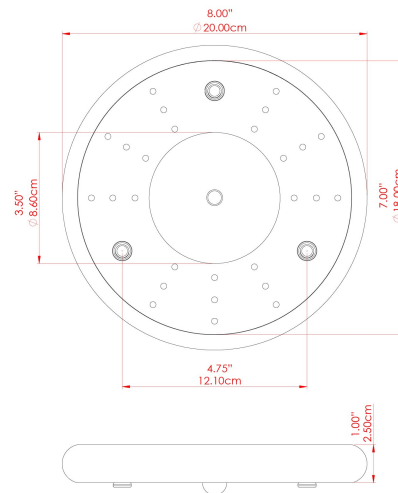

FIXING BRACKET: MLWB27ANTSLV

WWW.MULLANLIGHTING.COM

Product Notes:

1) Bulbs not included. 2) Dimensions do not include bulbs. 3) All products are individually made-to-order and therefore may differ slightly within manufacturing tolerances. 4) Cable / chain can be shortened during installation. Longer cable / chain lengths available on request. 5) Additional colour finishes may be available on request. 6) Refer to our website for a full list of terms and conditions.