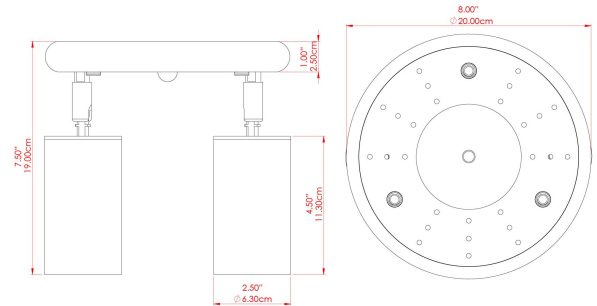

EVANSTON Ceiling Light

MLCF132ANTSLV Antique Silver

MATERIAL	Brass
HEIGHT	19cm
WIDTH DIAMETER	20cm
LENGTH PROJECTION	n/a
WEIGHT	1.7 kg
LAMPHOLDER	GU10
MAX WATTAGE	5W
VOLTAGE	220/240v
IP RATING	IP20
CLASS PROTECTION	Class I
SHADE	-
FLEX BAR CHAIN LENGTH	n/a
CABLE TYPE	MLCA009 Black PVC Flexible Cable 2 Core

FIXING BRACKET: MLWB27ANTSLV

WWW.MULLANLIGHTING.COM

Product Notes:

1) Bulbs not included. 2) Dimensions do not include bulbs. 3) All products are individually made-to-order and therefore may differ slightly within manufacturing tolerances. 4) Cable / chain can be shortened during installation. Longer cable / chain lengths available on request. 5) Additional colour finishes may be available on request. 6) Refer to our website for a full list of terms and conditions.

EVANSTON Ceiling Light

MLCF132POLBRS Polished Brass

MATERIAL	Brass
HEIGHT	19cm
WIDTH DIAMETER	20cm
LENGTH PROJECTION	n/a
WEIGHT	1.7 kg
LAMPHOLDER	GU10
MAX WATTAGE	5W
VOLTAGE	220/240v
IP RATING	IP20
CLASS PROTECTION	Class I
SHADE	-
FLEX BAR CHAIN LENGTH	n/a
CABLE TYPE	MLCA009 Black PVC Flexible Cable 2 Core

FIXING BRACKET: MLWB27POLBRS

EVANSTON Ceiling Light

MLCF132PCMBK Matt Black

MATERIAL	Brass
HEIGHT	19cm
WIDTH DIAMETER	20cm
LENGTH PROJECTION	n/a
WEIGHT	1.7 kg
LAMPHOLDER	GU10
MAX WATTAGE	5W
VOLTAGE	220/240v
IP RATING	IP20
CLASS PROTECTION	Class I
SHADE	-
FLEX BAR CHAIN LENGTH	n/a
CABLE TYPE	MLCA009 Black PVC Flexible Cable 2 Core