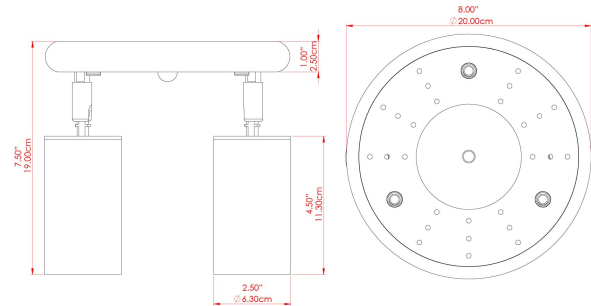

EVANSTON Ceiling Light

MLCF132ANTBRS Antique Brass

MATERIAL	Brass
HEIGHT	19cm
WIDTH DIAMETER	20cm
LENGTH PROJECTION	n/a
WEIGHT	1.7 kg
LAMPHOLDER	GU10
MAX WATTAGE	5W
VOLTAGE	220/240v
IP RATING	IP20
CLASS PROTECTION	Class I
SHADE	-
FLEX BAR CHAIN LENGTH	n/a
CABLE TYPE	MLCA009 Black PVC Flexible Cable 2 Core

FIXING BRACKET: MLWB27ANTBRS

Product Notes:
 1) Bulbs not included. 2) Dimensions do not include bulbs. 3) All products are individually made-to-order and therefore may differ slightly within manufacturing tolerances. 4) Cable / chain can be shortened during installation. Longer cable / chain lengths available on request. 5) Additional colour finishes may be available on request. 6) Refer to our website for a full list of terms and conditions.

EVANSTON Ceiling Light

MLCF132ANTSLV Antique Silver

MATERIAL	Brass
HEIGHT	19cm
WIDTH DIAMETER	20cm
LENGTH PROJECTION	n/a
WEIGHT	1.7 kg
LAMPHOLDER	GU10
MAX WATTAGE	5W
VOLTAGE	220/240v
IP RATING	IP20
CLASS PROTECTION	Class I
SHADE	-
FLEX BAR CHAIN LENGTH	n/a
CABLE TYPE	MLCA009 Black PVC Flexible Cable 2 Core

EVANSTON Ceiling Light

MLCF132POLBRS Polished Brass

MATERIAL	Brass
HEIGHT	19cm
WIDTH DIAMETER	20cm
LENGTH PROJECTION	n/a
WEIGHT	1.7 kg
LAMPHOLDER	GU10
MAX WATTAGE	5W
VOLTAGE	220/240v
IP RATING	IP20
CLASS PROTECTION	Class I
SHADE	-
FLEX BAR CHAIN LENGTH	n/a
CABLE TYPE	MLCA009 Black PVC Flexible Cable 2 Core