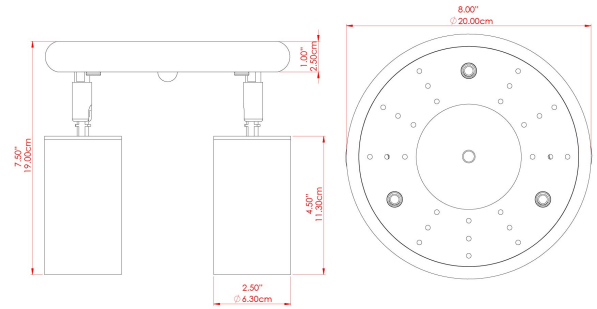

EVANSTON Ceiling Light

MLCF132ANTBRS Antique Brass

MATERIAL	Brass
HEIGHT	19cm
WIDTH DIAMETER	20cm
LENGTH PROJECTION	n/a
WEIGHT	1.7 kg
LAMPHOLDER	GU10
MAX WATTAGE	5W
VOLTAGE	220/240v
IP RATING	IP20
CLASS PROTECTION	Class I
SHADE	-
FLEX BAR CHAIN LENGTH	n/a
CABLE TYPE	MLCA009 Black PVC Flexible Cable 2 Core

FIXING BRACKET: MLWB27ANTBRS

Product Notes:
 1) Bulbs not included. 2) Dimensions do not include bulbs. 3) All products are individually made-to-order and therefore may differ slightly within manufacturing tolerances. 4) Cable / chain can be shortened during installation. Longer cable / chain lengths available on request. 5) Additional colour finishes may be available on request. 6) Refer to our website for a full list of terms and conditions.

EVANSTON Ceiling Light

MLCF132ANTSLV Antique Silver

MATERIAL	Brass
HEIGHT	19cm
WIDTH DIAMETER	20cm
LENGTH PROJECTION	n/a
WEIGHT	1.7 kg
LAMPHOLDER	GU10
MAX WATTAGE	5W
VOLTAGE	220/240v
IP RATING	IP20
CLASS PROTECTION	Class I
SHADE	-
FLEX BAR CHAIN LENGTH	n/a
CABLE TYPE	MLCA009 Black PVC Flexible Cable 2 Core

EVANSTON Ceiling Light

MLCF132POLBRS Polished Brass

MATERIAL	Brass
HEIGHT	19cm
WIDTH DIAMETER	20cm
LENGTH PROJECTION	n/a
WEIGHT	1.7 kg
LAMPHOLDER	GU10
MAX WATTAGE	5W
VOLTAGE	220/240v
IP RATING	IP20
CLASS PROTECTION	Class I
SHADE	-
FLEX BAR CHAIN LENGTH	n/a
CABLE TYPE	MLCA009 Black PVC Flexible Cable 2 Core