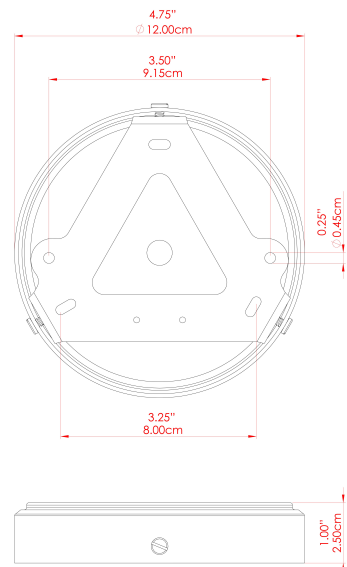

FIXING BRACKET: MLWB17