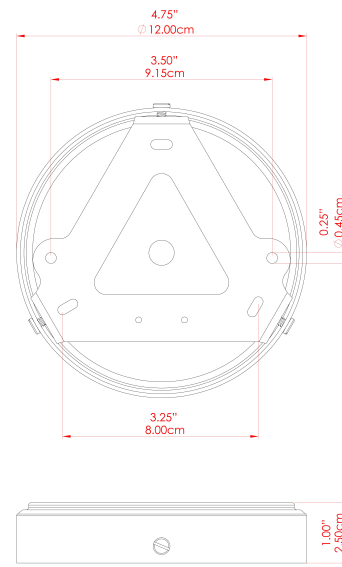

FIXING BRACKET: MLWB17 Copper

Product Notes:
1) Bulbs not included. 2) Dimensions do not include bulbs. 3) All products are individually made-to-order and therefore may differ slightly within manufacturing tolerances. 4) Cable / chain can be shortened during installation. Longer cable / chain lengths available on request. 5) Additional colour finishes may be available on request. 6) Refer to our website for a full list of terms and conditions.