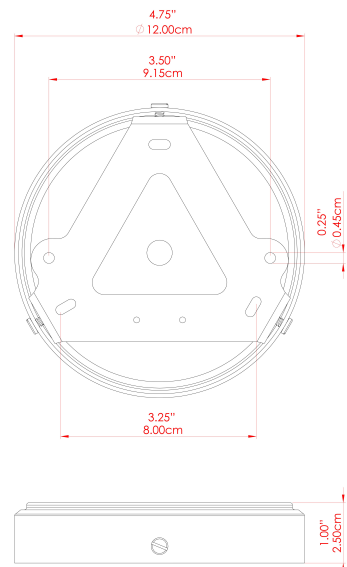

FIXING BRACKET: MLWB17

Product Notes:
1) Bulbs not included. 2) Dimensions do not include bulbs. 3) All products are individually made-to-order and therefore may differ slightly within manufacturing tolerances. 4) Cable / chain can be shortened during installation. Longer cable / chain lengths available on request. 5) Additional colour finishes may be available on request. 6) Refer to our website for a full list of terms and conditions.