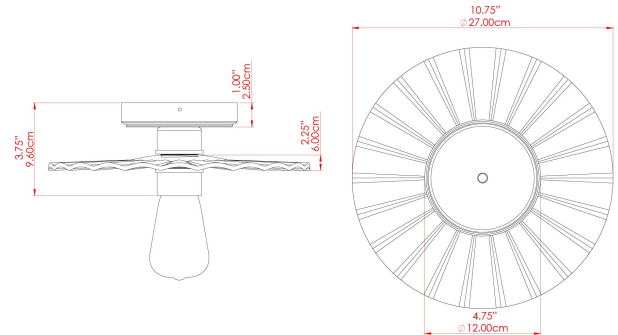

# MLCMCF026ANTBRS Antique Brass

MATERIAL	Brass   Ceramic
HEIGHT	10cm
WIDTH   DIAMETER	27cm
LENGTH   PROJECTION	n/a
WEIGHT	0.8 kg
LAMPHOLDER	E27
MAX WATTAGE	40W
VOLTAGE	220/240v
IP RATING	IP20
CLASS PROTECTION	Class I
SHADE	MLCS080
FLEX   BAR   CHAIN LENGTH	n/a
CABLE TYPE	MLCA028   Black Fabric Braided Cable   2 Core Round

# MLCMCF026ANTSLV Antique Silver

MATERIAL	Brass   Ceramic
HEIGHT	10cm
WIDTH   DIAMETER	27cm
LENGTH   PROJECTION	n/a
WEIGHT	0.8 kg
LAMPHOLDER	E27
MAX WATTAGE	40W
VOLTAGE	220/240v
IP RATING	IP20
CLASS PROTECTION	Class I
SHADE	MLCS080
FLEX   BAR   CHAIN LENGTH	n/a
CABLE TYPE	MLCA028   Black Fabric Braided Cable   2 Core Round

# KAPOK Ceramic Ceiling Fitting

MLCMCF026PCMBK Matt Black

MATERIAL	Brass   Ceramic
HEIGHT	10cm
WIDTH   DIAMETER	27cm
LENGTH   PROJECTION	n/a
WEIGHT	0.8 kg
LAMPHOLDER	E27
MAX WATTAGE	40W
VOLTAGE	220/240v
IP RATING	IP20
CLASS PROTECTION	Class I
SHADE	MLCS080
FLEX   BAR   CHAIN LENGTH	n/a
CABLE TYPE	MLCA028   Black Fabric Braided Cable   2 Core Round

# MLCMCF026POLCOP Polished Copper

MATERIAL	Brass   Ceramic   Copper
HEIGHT	10cm
WIDTH   DIAMETER	27cm
LENGTH   PROJECTION	n/a
WEIGHT	0.8 kg
LAMPHOLDER	E27
MAX WATTAGE	40W
VOLTAGE	220/240v
IP RATING	IP20
CLASS PROTECTION	Class I
SHADE	MLCS080
FLEX   BAR   CHAIN LENGTH	n/a
CABLE TYPE	MLCA028   Black Fabric Braided Cable   2 Core Round