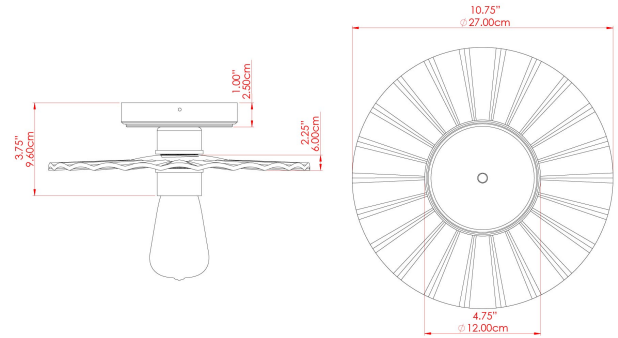

# MLCMCF026ANTBRS Antique Brass

MATERIAL	Brass   Ceramic
HEIGHT	10cm
WIDTH   DIAMETER	27cm
LENGTH   PROJECTION	n/a
WEIGHT	0.8 kg
LAMPHOLDER	E27
MAX WATTAGE	40W
VOLTAGE	220/240v
IP RATING	IP20
CLASS PROTECTION	Class I
SHADE	MLCS080
FLEX   BAR   CHAIN LENGTH	n/a
CABLE TYPE	MLCA028   Black Fabric Braided Cable   2 Core Round

# MLCMCF026ANTSLV Antique Silver

MATERIAL	Brass   Ceramic
HEIGHT	10cm
WIDTH   DIAMETER	27cm
LENGTH   PROJECTION	n/a
WEIGHT	0.8 kg
LAMPHOLDER	E27
MAX WATTAGE	40W
VOLTAGE	220/240v
IP RATING	IP20
CLASS PROTECTION	Class I
SHADE	MLCS080
FLEX   BAR   CHAIN LENGTH	n/a
CABLE TYPE	MLCA028   Black Fabric Braided Cable   2 Core Round

# KAPOK Ceramic Ceiling Fitting

MLCMCF026PCMBK Matt Black

MATERIAL	Brass   Ceramic
HEIGHT	10cm
WIDTH   DIAMETER	27cm
LENGTH   PROJECTION	n/a
WEIGHT	0.8 kg
LAMPHOLDER	E27
MAX WATTAGE	40W
VOLTAGE	220/240v
IP RATING	IP20
CLASS PROTECTION	Class I
SHADE	MLCS080
FLEX   BAR   CHAIN LENGTH	n/a
CABLE TYPE	MLCA028   Black Fabric Braided Cable   2 Core Round

# MLCMCF026POLCOP Polished Copper

MATERIAL	Brass   Ceramic   Copper
HEIGHT	10cm
WIDTH   DIAMETER	27cm
LENGTH   PROJECTION	n/a
WEIGHT	0.8 kg
LAMPHOLDER	E27
MAX WATTAGE	40W
VOLTAGE	220/240v
IP RATING	IP20
CLASS PROTECTION	Class I
SHADE	MLCS080
FLEX   BAR   CHAIN LENGTH	n/a
CABLE TYPE	MLCA028   Black Fabric Braided Cable   2 Core Round