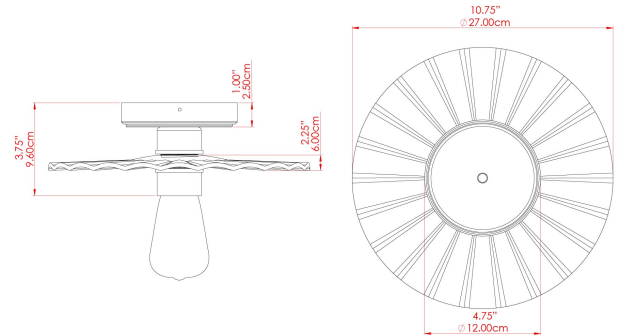

# KAPOK Ceramic Ceiling Fitting

MLCMCF026POLBRS Polished Brass

MATERIAL	Brass   Ceramic
HEIGHT	10cm
WIDTH   DIAMETER	27cm
LENGTH   PROJECTION	n/a
WEIGHT	0.8 kg
LAMPHOLDER	E27
MAX WATTAGE	40W
VOLTAGE	220/240v
IP RATING	IP20
CLASS PROTECTION	Class I
SHADE	MLCS080
FLEX   BAR   CHAIN LENGTH	n/a
CABLE TYPE	MLCA028   Black Fabric Braided Cable   2 Core Round

# MLCMCF026POLCOP Polished Copper

MATERIAL	Brass   Ceramic   Copper
HEIGHT	10cm
WIDTH   DIAMETER	27cm
LENGTH   PROJECTION	n/a
WEIGHT	0.8 kg
LAMPHOLDER	E27
MAX WATTAGE	40W
VOLTAGE	220/240v
IP RATING	IP20
CLASS PROTECTION	Class I
SHADE	MLCS080
FLEX   BAR   CHAIN LENGTH	n/a
CABLE TYPE	MLCA028   Black Fabric Braided Cable   2 Core Round

### FIXING BRACKET: MLWB17 Copper

Product Notes:  
 1) Bulbs not included. 2) Dimensions do not include bulbs. 3) All products are individually made-to-order and therefore may differ slightly within manufacturing tolerances. 4) Cable / chain can be shortened during installation. Longer cable / chain lengths available on request. 5) Additional colour finishes may be available on request. 6) Refer to our website for a full list of terms and conditions.

## MLCMCF026SATBRS Satin Brass

MATERIAL	Brass   Ceramic
HEIGHT	10cm
WIDTH   DIAMETER	27cm
LENGTH   PROJECTION	n/a
WEIGHT	0.8 kg
LAMPHOLDER	E27
MAX WATTAGE	40W
VOLTAGE	220/240v
IP RATING	IP20
CLASS PROTECTION	Class I
SHADE	MLCS080
FLEX   BAR   CHAIN LENGTH	n/a
CABLE TYPE	MLCA028   Black Fabric Braided Cable   2 Core Round