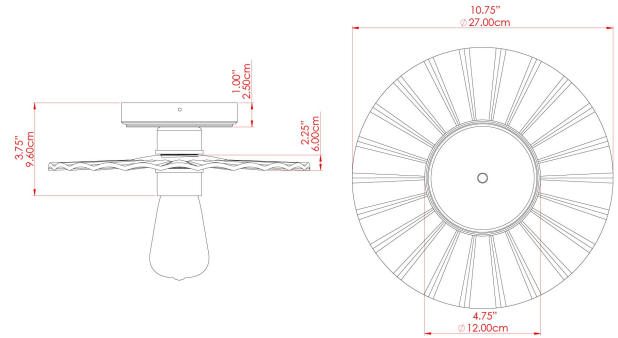

# MLCMCF026ANTSLV Antique Silver

MATERIAL	Brass   Ceramic
HEIGHT	10cm
WIDTH   DIAMETER	27cm
LENGTH   PROJECTION	n/a
WEIGHT	0.8 kg
LAMPHOLDER	E27
MAX WATTAGE	40W
VOLTAGE	220/240v
IP RATING	IP20
CLASS PROTECTION	Class I
SHADE	MLCS080
FLEX   BAR   CHAIN LENGTH	n/a
CABLE TYPE	MLCA028   Black Fabric Braided Cable   2 Core Round

# KAPOK Ceramic Ceiling Fitting

MLCMCF026POLBRS Polished Brass

MATERIAL	Brass   Ceramic
HEIGHT	10cm
WIDTH   DIAMETER	27cm
LENGTH   PROJECTION	n/a
WEIGHT	0.8 kg
LAMPHOLDER	E27
MAX WATTAGE	40W
VOLTAGE	220/240v
IP RATING	IP20
CLASS PROTECTION	Class I
SHADE	MLCS080
FLEX   BAR   CHAIN LENGTH	n/a
CABLE TYPE	MLCA028   Black Fabric Braided Cable   2 Core Round

### FIXING BRACKET: MLWB17

Product Notes:  
 1) Bulbs not included. 2) Dimensions do not include bulbs. 3) All products are individually made-to-order and therefore may differ slightly within manufacturing tolerances. 4) Cable / chain can be shortened during installation. Longer cable / chain lengths available on request. 5) Additional colour finishes may be available on request. 6) Refer to our website for a full list of terms and conditions.

# MLCMCF026POLCOP Polished Copper

MATERIAL	Brass   Ceramic   Copper
HEIGHT	10cm
WIDTH   DIAMETER	27cm
LENGTH   PROJECTION	n/a
WEIGHT	0.8 kg
LAMPHOLDER	E27
MAX WATTAGE	40W
VOLTAGE	220/240v
IP RATING	IP20
CLASS PROTECTION	Class I
SHADE	MLCS080
FLEX   BAR   CHAIN LENGTH	n/a
CABLE TYPE	MLCA028   Black Fabric Braided Cable   2 Core Round