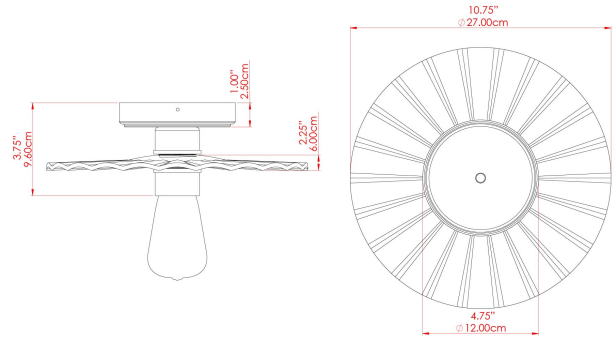

# MLCMCF026ANTBRS Antique Brass

MATERIAL	Brass   Ceramic
HEIGHT	10cm
WIDTH   DIAMETER	27cm
LENGTH   PROJECTION	n/a
WEIGHT	0.8 kg
LAMPHOLDER	E27
MAX WATTAGE	40W
VOLTAGE	220/240v
IP RATING	IP20
CLASS PROTECTION	Class I
SHADE	MLCS080
FLEX   BAR   CHAIN LENGTH	n/a
CABLE TYPE	MLCA028   Black Fabric Braided Cable   2 Core Round

# MLCMCF026ANTSLV Antique Silver

MATERIAL	Brass   Ceramic
HEIGHT	10cm
WIDTH   DIAMETER	27cm
LENGTH   PROJECTION	n/a
WEIGHT	0.8 kg
LAMPHOLDER	E27
MAX WATTAGE	40W
VOLTAGE	220/240v
IP RATING	IP20
CLASS PROTECTION	Class I
SHADE	MLCS080
FLEX   BAR   CHAIN LENGTH	n/a
CABLE TYPE	MLCA028   Black Fabric Braided Cable   2 Core Round

# KAPOK Ceramic Ceiling Fitting

MLCMCF026PCMBK Matt Black

MATERIAL	Brass   Ceramic
HEIGHT	10cm
WIDTH   DIAMETER	27cm
LENGTH   PROJECTION	n/a
WEIGHT	0.8 kg
LAMPHOLDER	E27
MAX WATTAGE	40W
VOLTAGE	220/240v
IP RATING	IP20
CLASS PROTECTION	Class I
SHADE	MLCS080
FLEX   BAR   CHAIN LENGTH	n/a
CABLE TYPE	MLCA028   Black Fabric Braided Cable   2 Core Round

# KAPOK Ceramic Ceiling Fitting

MLCMCF026POLBRS Polished Brass

MATERIAL	Brass   Ceramic
HEIGHT	10cm
WIDTH   DIAMETER	27cm
LENGTH   PROJECTION	n/a
WEIGHT	0.8 kg
LAMPHOLDER	E27
MAX WATTAGE	40W
VOLTAGE	220/240v
IP RATING	IP20
CLASS PROTECTION	Class I
SHADE	MLCS080
FLEX   BAR   CHAIN LENGTH	n/a
CABLE TYPE	MLCA028   Black Fabric Braided Cable   2 Core Round