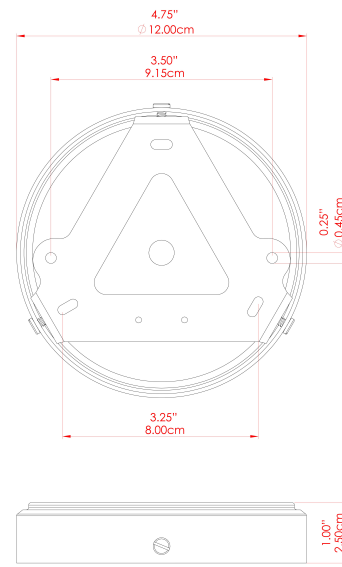

KAURI Ceramic Ceiling Fitting

MLCMCF014ANTBRS Antique Brass

MATERIAL	Brass Ceramic
HEIGHT	20cm
WIDTH DIAMETER	20cm
LENGTH PROJECTION	n/a
WEIGHT	0.9 kg
LAMPHOLDER	E27
MAX WATTAGE	40W
VOLTAGE	220/240v
IP RATING	IP20
CLASS PROTECTION	Class I
SHADE	MLCS057
FLEX BAR CHAIN LENGTH	n/a
CABLE TYPE	-

FIXING BRACKET: MLWB17

KAURI Ceramic Ceiling Fitting

MLCMCF014ANTSLV Antique Silver

MATERIAL	Brass Ceramic
HEIGHT	20cm
WIDTH DIAMETER	20cm
LENGTH PROJECTION	n/a
WEIGHT	0.9 kg
LAMPHOLDER	E27
MAX WATTAGE	40W
VOLTAGE	220/240v
IP RATING	IP20
CLASS PROTECTION	Class I
SHADE	MLCS057
FLEX BAR CHAIN LENGTH	n/a
CABLE TYPE	-

FIXING BRACKET: MLWB17

KAURI Ceramic Ceiling Fitting

MLCMCF014PCMBK Matt Black

MATERIAL	Brass Ceramic
HEIGHT	20cm
WIDTH DIAMETER	20cm
LENGTH PROJECTION	n/a
WEIGHT	0.9 kg
LAMPHOLDER	E27
MAX WATTAGE	40W
VOLTAGE	220/240v
IP RATING	IP20
CLASS PROTECTION	Class I
SHADE	MLCS057
FLEX BAR CHAIN LENGTH	n/a
CABLE TYPE	-

FIXING BRACKET: MLWB17

KAURI Ceramic Ceiling Fitting

MLCMCF014POLBRS Polished Brass

MATERIAL	Brass Ceramic
HEIGHT	20cm
WIDTH DIAMETER	20cm
LENGTH PROJECTION	n/a
WEIGHT	0.9 kg
LAMPHOLDER	E27
MAX WATTAGE	40W
VOLTAGE	220/240v
IP RATING	IP20
CLASS PROTECTION	Class I
SHADE	MLCS057
FLEX BAR CHAIN LENGTH	n/a
CABLE TYPE	-