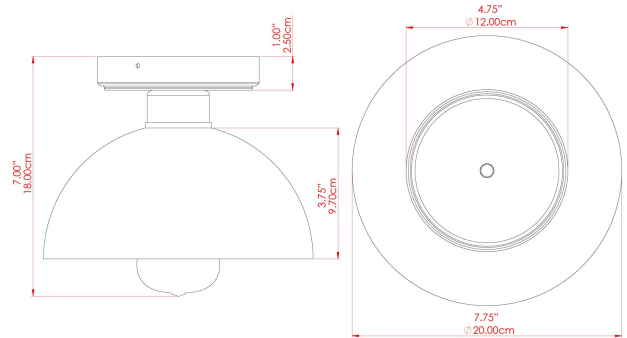

KAURI Ceramic Ceiling Fitting

MLCMCF014POLBRS Polished Brass