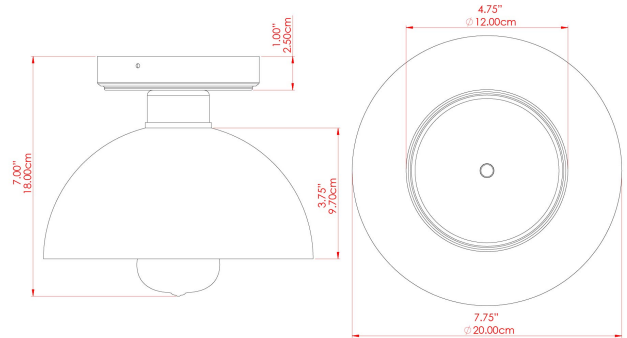

KAURI Ceramic Ceiling Fitting

MLCMCF014ANTBRS Antique Brass

MATERIAL	Brass Ceramic
HEIGHT	20cm
WIDTH DIAMETER	20cm
LENGTH PROJECTION	n/a
WEIGHT	0.9 kg
LAMPHOLDER	E27
MAX WATTAGE	40W
VOLTAGE	220/240v
IP RATING	IP20
CLASS PROTECTION	Class I
SHADE	MLCS057
FLEX BAR CHAIN LENGTH	n/a
CABLE TYPE	-

FIXING BRACKET: MLWB17

KAURI Ceramic Ceiling Fitting

MLCMCF014ANTSLV Antique Silver

MATERIAL	Brass Ceramic
HEIGHT	20cm
WIDTH DIAMETER	20cm
LENGTH PROJECTION	n/a
WEIGHT	0.9 kg
LAMPHOLDER	E27
MAX WATTAGE	40W
VOLTAGE	220/240v
IP RATING	IP20
CLASS PROTECTION	Class I
SHADE	MLCS057
FLEX BAR CHAIN LENGTH	n/a
CABLE TYPE	-

FIXING BRACKET: MLWB17

KAURI Ceramic Ceiling Fitting

MLCMCF014PCMBK Matt Black

MATERIAL	Brass Ceramic
HEIGHT	20cm
WIDTH DIAMETER	20cm
LENGTH PROJECTION	n/a
WEIGHT	0.9 kg
LAMPHOLDER	E27
MAX WATTAGE	40W
VOLTAGE	220/240v
IP RATING	IP20
CLASS PROTECTION	Class I
SHADE	MLCS057
FLEX BAR CHAIN LENGTH	n/a
CABLE TYPE	-

FIXING BRACKET: MLWB17

KAURI Ceramic Ceiling Fitting

MLCMCF014POLBRS Polished Brass

MATERIAL	Brass Ceramic
HEIGHT	20cm
WIDTH DIAMETER	20cm
LENGTH PROJECTION	n/a
WEIGHT	0.9 kg
LAMPHOLDER	E27
MAX WATTAGE	40W
VOLTAGE	220/240v
IP RATING	IP20
CLASS PROTECTION	Class I
SHADE	MLCS057
FLEX BAR CHAIN LENGTH	n/a
CABLE TYPE	-