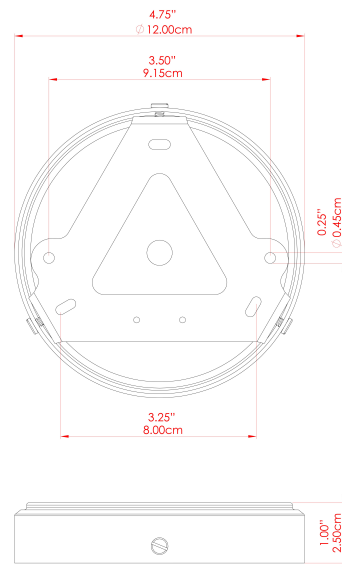

KAURI Ceramic Ceiling Fitting

MLCMCF014ANTBRS Antique Brass

MATERIAL	Brass Ceramic
HEIGHT	20cm
WIDTH DIAMETER	20cm
LENGTH PROJECTION	n/a
WEIGHT	0.9 kg
LAMPHOLDER	E27
MAX WATTAGE	40W
VOLTAGE	220/240v
IP RATING	IP20
CLASS PROTECTION	Class I
SHADE	MLCS057
FLEX BAR CHAIN LENGTH	n/a
CABLE TYPE	-

FIXING BRACKET: MLWB17

KAURI Ceramic Ceiling Fitting

MLCMCF014ANTSLV Antique Silver

MATERIAL	Brass Ceramic
HEIGHT	20cm
WIDTH DIAMETER	20cm
LENGTH PROJECTION	n/a
WEIGHT	0.9 kg
LAMPHOLDER	E27
MAX WATTAGE	40W
VOLTAGE	220/240v
IP RATING	IP20
CLASS PROTECTION	Class I
SHADE	MLCS057
FLEX BAR CHAIN LENGTH	n/a
CABLE TYPE	-

FIXING BRACKET: MLWB17

KAURI Ceramic Ceiling Fitting

MLCMCF014PCMBK Matt Black

MATERIAL	Brass Ceramic
HEIGHT	20cm
WIDTH DIAMETER	20cm
LENGTH PROJECTION	n/a
WEIGHT	0.9 kg
LAMPHOLDER	E27
MAX WATTAGE	40W
VOLTAGE	220/240v
IP RATING	IP20
CLASS PROTECTION	Class I
SHADE	MLCS057
FLEX BAR CHAIN LENGTH	n/a
CABLE TYPE	-

FIXING BRACKET: MLWB17

KAURI Ceramic Ceiling Fitting

MLCMCF014POLBRS Polished Brass

MATERIAL	Brass Ceramic
HEIGHT	20cm
WIDTH DIAMETER	20cm
LENGTH PROJECTION	n/a
WEIGHT	0.9 kg
LAMPHOLDER	E27
MAX WATTAGE	40W
VOLTAGE	220/240v
IP RATING	IP20
CLASS PROTECTION	Class I
SHADE	MLCS057
FLEX BAR CHAIN LENGTH	n/a
CABLE TYPE	-