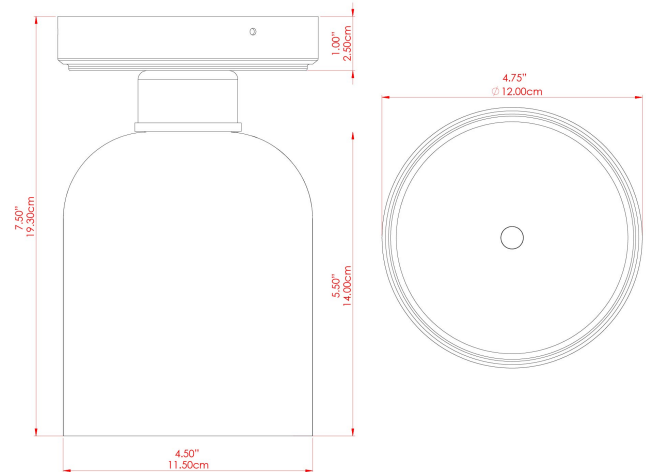

FIXING BRACKET: MLWB17

OSIER Ceramic Ceiling Fitting

MLCMCF009ANTSLV Antique Silver

MATERIAL	Brass Ceramic
HEIGHT	19.5cm
WIDTH DIAMETER	12cm
LENGTH PROJECTION	n/a
WEIGHT	1.1 kg
LAMPHOLDER	E27
MAX WATTAGE	40W
VOLTAGE	220/240v
IP RATING	IP20
CLASS PROTECTION	Class I
SHADE	MLCS005
FLEX BAR CHAIN LENGTH	n/a
CABLE TYPE	-

FIXING BRACKET: MLWB17

OSIER Ceramic Ceiling Fitting

MLCMCF009PCMBK Matt Black

MATERIAL	Brass Ceramic
HEIGHT	19.5cm
WIDTH DIAMETER	12cm
LENGTH PROJECTION	n/a
WEIGHT	1.1 kg
LAMPHOLDER	E27
MAX WATTAGE	40W
VOLTAGE	220/240v
IP RATING	IP20
CLASS PROTECTION	Class I
SHADE	MLCS005
FLEX BAR CHAIN LENGTH	n/a
CABLE TYPE	-

OSIER Ceramic Ceiling Fitting

MLCMCF009POLBRS Polished Brass

MATERIAL	Brass Ceramic
HEIGHT	19.5cm
WIDTH DIAMETER	12.0cm
LENGTH PROJECTION	n/a
WEIGHT	1.1 kg
LAMPHOLDER	E27
MAX WATTAGE	40W
VOLTAGE	220/240v
IP RATING	IP20
CLASS PROTECTION	Class I
SHADE	MLCS005
FLEX BAR CHAIN LENGTH	n/a
CABLE TYPE	-

FIXING BRACKET: MLWB17

OSIER Ceramic Ceiling Fitting

MLCMCF009SATBRS Satin Brass

MATERIAL	Brass Ceramic
HEIGHT	19.5cm
WIDTH DIAMETER	12.0cm
LENGTH PROJECTION	n/a
WEIGHT	1.1 kg
LAMPHOLDER	E27
MAX WATTAGE	40W
VOLTAGE	220/240v
IP RATING	IP20
CLASS PROTECTION	Class I
SHADE	MLCS005
FLEX BAR CHAIN LENGTH	n/a
CABLE TYPE	-