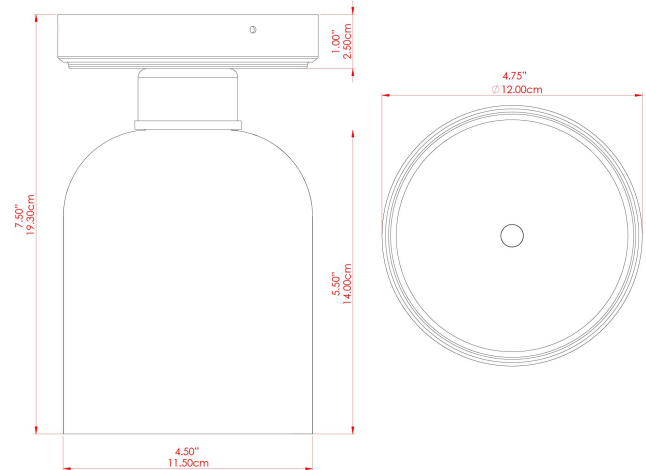

OSIER Ceramic Ceiling Fitting

MLCMCF009POLCOP Polished Copper

MATERIAL	Brass Ceramic
HEIGHT	19.5cm
WIDTH DIAMETER	12cm
LENGTH PROJECTION	n/a
WEIGHT	1.1 kg
LAMPHOLDER	E27
MAX WATTAGE	40W
VOLTAGE	220/240v
IP RATING	IP20
CLASS PROTECTION	Class I
SHADE	MLCS005
FLEX BAR CHAIN LENGTH	n/a
CABLE TYPE	-

OSIER Ceramic Ceiling Fitting

MLCMCF009ANTBRS Antique Brass

MATERIAL	Brass Ceramic
HEIGHT	19.5cm
WIDTH DIAMETER	12.0cm
LENGTH PROJECTION	n/a
WEIGHT	1.1 kg
LAMPHOLDER	E27
MAX WATTAGE	40W
VOLTAGE	220/240v
IP RATING	IP20
CLASS PROTECTION	Class I
SHADE	MLCS005
FLEX BAR CHAIN LENGTH	n/a
CABLE TYPE	-

FIXING BRACKET: MLWB17

OSIER Ceramic Ceiling Fitting

MLCMCF009ANTSLV Antique Silver

MATERIAL	Brass Ceramic
HEIGHT	19.5cm
WIDTH DIAMETER	12cm
LENGTH PROJECTION	n/a
WEIGHT	1.1 kg
LAMPHOLDER	E27
MAX WATTAGE	40W
VOLTAGE	220/240v
IP RATING	IP20
CLASS PROTECTION	Class I
SHADE	MLCS005
FLEX BAR CHAIN LENGTH	n/a
CABLE TYPE	-

FIXING BRACKET: MLWB17

OSIER Ceramic Ceiling Fitting

MLCMCF009PCMBK Matt Black

MATERIAL	Brass Ceramic
HEIGHT	19.5cm
WIDTH DIAMETER	12cm
LENGTH PROJECTION	n/a
WEIGHT	1.1 kg
LAMPHOLDER	E27
MAX WATTAGE	40W
VOLTAGE	220/240v
IP RATING	IP20
CLASS PROTECTION	Class I
SHADE	MLCS005
FLEX BAR CHAIN LENGTH	n/a
CABLE TYPE	-