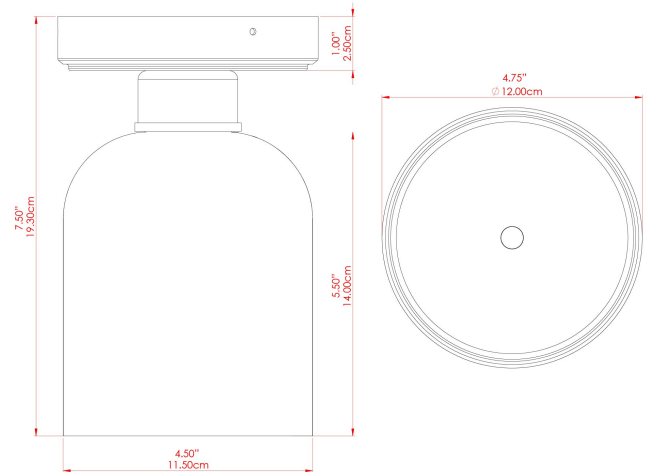

OSIER Ceramic Ceiling Fitting

MLCMCF009POLCOP Polished Copper

MATERIAL	Brass Ceramic
HEIGHT	19.5cm
WIDTH DIAMETER	12cm
LENGTH PROJECTION	n/a
WEIGHT	1.1 kg
LAMPHOLDER	E27
MAX WATTAGE	40W
VOLTAGE	220/240v
IP RATING	IP20
CLASS PROTECTION	Class I
SHADE	MLCS005
FLEX BAR CHAIN LENGTH	n/a
CABLE TYPE	-

OSIER Ceramic Ceiling Fitting

MLCMCF009ANTBRS Antique Brass

MATERIAL	Brass Ceramic
HEIGHT	19.5cm
WIDTH DIAMETER	12.0cm
LENGTH PROJECTION	n/a
WEIGHT	1.1 kg
LAMPHOLDER	E27
MAX WATTAGE	40W
VOLTAGE	220/240v
IP RATING	IP20
CLASS PROTECTION	Class I
SHADE	MLCS005
FLEX BAR CHAIN LENGTH	n/a
CABLE TYPE	-

FIXING BRACKET: MLWB17

OSIER Ceramic Ceiling Fitting

MLCMCF009ANTSLV Antique Silver

MATERIAL	Brass Ceramic
HEIGHT	19.5cm
WIDTH DIAMETER	12cm
LENGTH PROJECTION	n/a
WEIGHT	1.1 kg
LAMPHOLDER	E27
MAX WATTAGE	40W
VOLTAGE	220/240v
IP RATING	IP20
CLASS PROTECTION	Class I
SHADE	MLCS005
FLEX BAR CHAIN LENGTH	n/a
CABLE TYPE	-

FIXING BRACKET: MLWB17

OSIER Ceramic Ceiling Fitting

MLCMCF009PCMBK Matt Black

MATERIAL	Brass Ceramic
HEIGHT	19.5cm
WIDTH DIAMETER	12cm
LENGTH PROJECTION	n/a
WEIGHT	1.1 kg
LAMPHOLDER	E27
MAX WATTAGE	40W
VOLTAGE	220/240v
IP RATING	IP20
CLASS PROTECTION	Class I
SHADE	MLCS005
FLEX BAR CHAIN LENGTH	n/a
CABLE TYPE	-