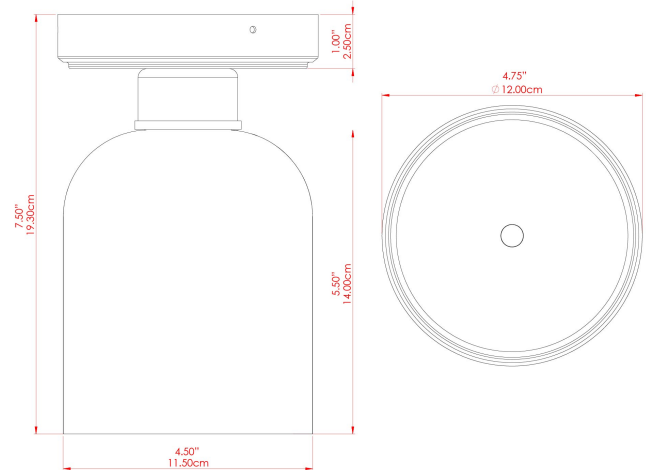

FIXING BRACKET: MLWB17

OSIER Ceramic Ceiling Fitting

MLCMCF009ANTSLV Antique Silver

MATERIAL	Brass Ceramic
HEIGHT	19.5cm
WIDTH DIAMETER	12cm
LENGTH PROJECTION	n/a
WEIGHT	1.1 kg
LAMPHOLDER	E27
MAX WATTAGE	40W
VOLTAGE	220/240v
IP RATING	IP20
CLASS PROTECTION	Class I
SHADE	MLCS005
FLEX BAR CHAIN LENGTH	n/a
CABLE TYPE	-

FIXING BRACKET: MLWB17

OSIER Ceramic Ceiling Fitting

MLCMCF009PCMBK Matt Black

MATERIAL	Brass Ceramic
HEIGHT	19.5cm
WIDTH DIAMETER	12cm
LENGTH PROJECTION	n/a
WEIGHT	1.1 kg
LAMPHOLDER	E27
MAX WATTAGE	40W
VOLTAGE	220/240v
IP RATING	IP20
CLASS PROTECTION	Class I
SHADE	MLCS005
FLEX BAR CHAIN LENGTH	n/a
CABLE TYPE	-

OSIER Ceramic Ceiling Fitting

MLCMCF009POLBRS Polished Brass

MATERIAL	Brass Ceramic
HEIGHT	19.5cm
WIDTH DIAMETER	12.0cm
LENGTH PROJECTION	n/a
WEIGHT	1.1 kg
LAMPHOLDER	E27
MAX WATTAGE	40W
VOLTAGE	220/240v
IP RATING	IP20
CLASS PROTECTION	Class I
SHADE	MLCS005
FLEX BAR CHAIN LENGTH	n/a
CABLE TYPE	-

FIXING BRACKET: MLWB17

OSIER Ceramic Ceiling Fitting

MLCMCF009SATBRS Satin Brass

MATERIAL	Brass Ceramic
HEIGHT	19.5cm
WIDTH DIAMETER	12.0cm
LENGTH PROJECTION	n/a
WEIGHT	1.1 kg
LAMPHOLDER	E27
MAX WATTAGE	40W
VOLTAGE	220/240v
IP RATING	IP20
CLASS PROTECTION	Class I
SHADE	MLCS005
FLEX BAR CHAIN LENGTH	n/a
CABLE TYPE	-