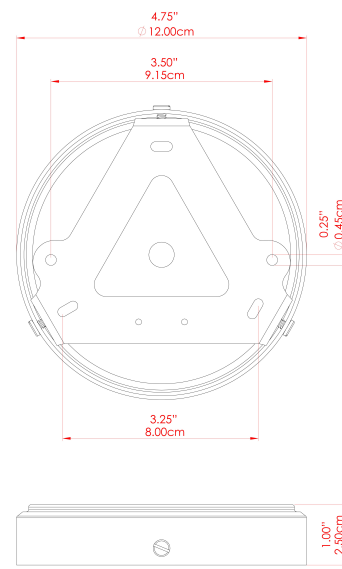

FIXING BRACKET: MLWB17

WWW.MULLANLIGHTING.COM

Product Notes:

1) Bulbs not included. 2) Dimensions do not include bulbs. 3) All products are individually made-to-order and therefore may differ slightly within manufacturing tolerances. 4) Cable / chain can be shortened during installation. Longer cable / chain lengths available on request. 5) Additional colour finishes may be available on request. 6) Refer to our website for a full list of terms and conditions.