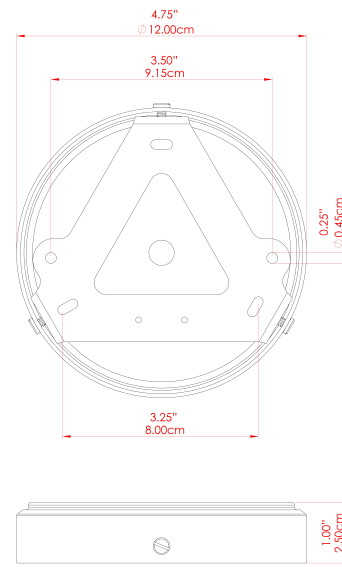

OSIER Ceramic Ceiling Fitting

MLCMCF009POLCOP Polished Copper

MATERIAL	Brass Ceramic
HEIGHT	19.5cm
WIDTH DIAMETER	12cm
LENGTH PROJECTION	n/a
WEIGHT	1.1 kg
LAMPHOLDER	E27
MAX WATTAGE	40W
VOLTAGE	220/240v
IP RATING	IP20
CLASS PROTECTION	Class I
SHADE	MLCS005
FLEX BAR CHAIN LENGTH	n/a
CABLE TYPE	-

OSIER Ceramic Ceiling Fitting

MLCMCF009ANTBRS Antique Brass

MATERIAL	Brass Ceramic
HEIGHT	19.5cm
WIDTH DIAMETER	12.0cm
LENGTH PROJECTION	n/a
WEIGHT	1.1 kg
LAMPHOLDER	E27
MAX WATTAGE	40W
VOLTAGE	220/240v
IP RATING	IP20
CLASS PROTECTION	Class I
SHADE	MLCS005
FLEX BAR CHAIN LENGTH	n/a
CABLE TYPE	-

FIXING BRACKET: MLWB17

OSIER Ceramic Ceiling Fitting

MLCMCF009ANTSLV Antique Silver

MATERIAL	Brass Ceramic
HEIGHT	19.5cm
WIDTH DIAMETER	12cm
LENGTH PROJECTION	n/a
WEIGHT	1.1 kg
LAMPHOLDER	E27
MAX WATTAGE	40W
VOLTAGE	220/240v
IP RATING	IP20
CLASS PROTECTION	Class I
SHADE	MLCS005
FLEX BAR CHAIN LENGTH	n/a
CABLE TYPE	-

FIXING BRACKET: MLWB17

OSIER Ceramic Ceiling Fitting

MLCMCF009PCMBK Matt Black

MATERIAL	Brass Ceramic
HEIGHT	19.5cm
WIDTH DIAMETER	12cm
LENGTH PROJECTION	n/a
WEIGHT	1.1 kg
LAMPHOLDER	E27
MAX WATTAGE	40W
VOLTAGE	220/240v
IP RATING	IP20
CLASS PROTECTION	Class I
SHADE	MLCS005
FLEX BAR CHAIN LENGTH	n/a
CABLE TYPE	-