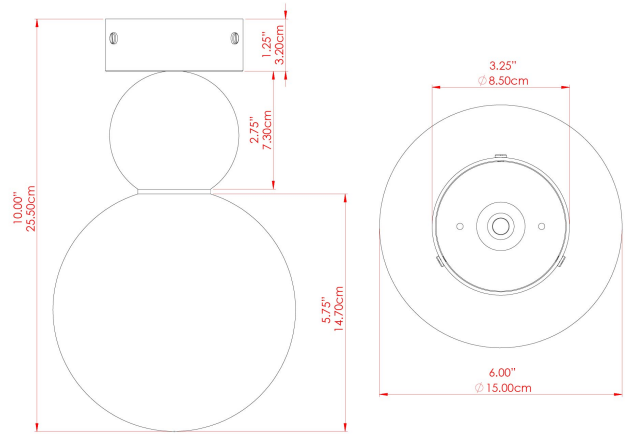

HELENA Ceiling Light

MLCF125ANTBR_SCL Antique Brass

MATERIAL	Brass Glass
HEIGHT	15cm
WIDTH DIAMETER	15cm
LENGTH PROJECTION	25cm
WEIGHT	0.92 kg
LAMPHOLDER	G9
MAX WATTAGE	6.5W
VOLTAGE	220/240v
IP RATING	IP20
CLASS PROTECTION	Class I
SHADE	GL170
FLEX BAR CHAIN LENGTH	n/a
CABLE TYPE	-

FIXING BRACKET: MLWB13 |Antique Brass

HELENA Ceiling Light

MLCF125ANTSLVCL Antique Silver

MATERIAL	Brass Glass
HEIGHT	15cm
WIDTH DIAMETER	15cm
LENGTH PROJECTION	25cm
WEIGHT	0.92 kg
LAMPHOLDER	G9
MAX WATTAGE	6.5W
VOLTAGE	220/240v
IP RATING	IP20
CLASS PROTECTION	Class I
SHADE	GL170
FLEX BAR CHAIN LENGTH	n/a
CABLE TYPE	-

HELENA Ceiling Light

MLCF125ANTSLVFR Antique Silver

MATERIAL	Brass Glass
HEIGHT	15cm
WIDTH DIAMETER	15cm
LENGTH PROJECTION	25cm
WEIGHT	0.92 kg
LAMPHOLDER	G9
MAX WATTAGE	6.5W
VOLTAGE	220/240v
IP RATING	IP20
CLASS PROTECTION	Class I
SHADE	GL171
FLEX BAR CHAIN LENGTH	n/a
CABLE TYPE	-

FIXING BRACKET: MLWB13 | Antique Silver

HELENA Ceiling Light

MLCF125POLBRSCS Polished Brass

MATERIAL	Brass Glass
HEIGHT	15cm
WIDTH DIAMETER	15cm
LENGTH PROJECTION	25cm
WEIGHT	0.92 kg
LAMPHOLDER	G9
MAX WATTAGE	6.5W
VOLTAGE	220/240v
IP RATING	IP20
CLASS PROTECTION	Class I
SHADE	GL170
FLEX BAR CHAIN LENGTH	n/a
CABLE TYPE	-