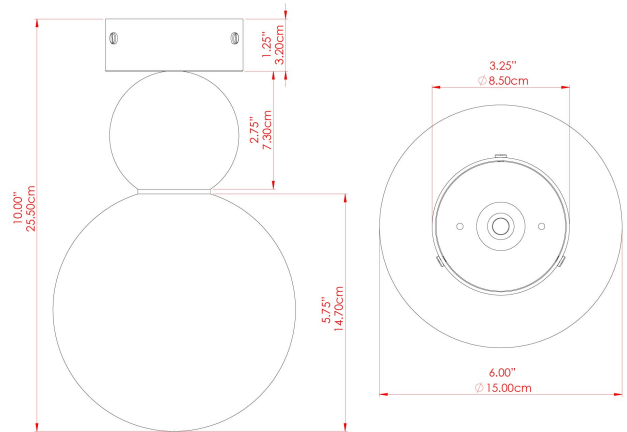

HELENA Ceiling Light

MLCF125ANTBR_SCL Antique Brass

MATERIAL	Brass Glass
HEIGHT	15cm
WIDTH DIAMETER	15cm
LENGTH PROJECTION	25cm
WEIGHT	0.92 kg
LAMPHOLDER	G9
MAX WATTAGE	6.5W
VOLTAGE	220/240v
IP RATING	IP20
CLASS PROTECTION	Class I
SHADE	GL170
FLEX BAR CHAIN LENGTH	n/a
CABLE TYPE	-

HELENA Ceiling Light

MLCF125ANTSLVFR Antique Silver

MATERIAL	Brass Glass
HEIGHT	15cm
WIDTH DIAMETER	15cm
LENGTH PROJECTION	25cm
WEIGHT	0.92 kg
LAMPHOLDER	G9
MAX WATTAGE	6.5W
VOLTAGE	220/240v
IP RATING	IP20
CLASS PROTECTION	Class I
SHADE	GL171
FLEX BAR CHAIN LENGTH	n/a
CABLE TYPE	-

FIXING BRACKET: MLWB13 | Antique Silver

HELENA Ceiling Light

MLCF125POLBRSCS Polished Brass

MATERIAL	Brass Glass
HEIGHT	15cm
WIDTH DIAMETER	15cm
LENGTH PROJECTION	25cm
WEIGHT	0.92 kg
LAMPHOLDER	G9
MAX WATTAGE	6.5W
VOLTAGE	220/240v
IP RATING	IP20
CLASS PROTECTION	Class I
SHADE	GL170
FLEX BAR CHAIN LENGTH	n/a
CABLE TYPE	-

FIXING BRACKET: MLWB13 | Polished Brass

HELENA Ceiling Light

MLCF125POLBRSFR Polished Brass

MATERIAL	Brass Glass
HEIGHT	15cm
WIDTH DIAMETER	15cm
LENGTH PROJECTION	25cm
WEIGHT	0.92 kg
LAMPHOLDER	G9
MAX WATTAGE	6.5W
VOLTAGE	220/240v
IP RATING	IP20
CLASS PROTECTION	Class I
SHADE	GL171
FLEX BAR CHAIN LENGTH	n/a
CABLE TYPE	-