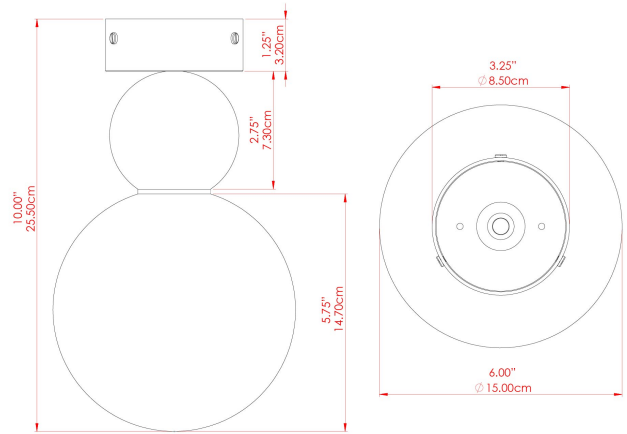

HELENA Ceiling Light

MLCF125ANTBR_SCL Antique Brass

MATERIAL	Brass Glass
HEIGHT	15cm
WIDTH DIAMETER	15cm
LENGTH PROJECTION	25cm
WEIGHT	0.92 kg
LAMPHOLDER	G9
MAX WATTAGE	6.5W
VOLTAGE	220/240v
IP RATING	IP20
CLASS PROTECTION	Class I
SHADE	GL170
FLEX BAR CHAIN LENGTH	n/a
CABLE TYPE	-

FIXING BRACKET: MLWB13 | Antique Brass

HELENA Ceiling Light

MLCF125ANTBRSFR Antique Brass

MATERIAL	Brass Glass
HEIGHT	15cm
WIDTH DIAMETER	15cm
LENGTH PROJECTION	25cm
WEIGHT	0.92 kg
LAMPHOLDER	G9
MAX WATTAGE	6.5W
VOLTAGE	220/240v
IP RATING	IP20
CLASS PROTECTION	Class I
SHADE	GL171
FLEX BAR CHAIN LENGTH	n/a
CABLE TYPE	-

FIXING BRACKET: MLWB13 |Antique Brass

HELENA Ceiling Light

MLCF125ANTSLVCL Antique Silver

MATERIAL	Brass Glass
HEIGHT	15cm
WIDTH DIAMETER	15cm
LENGTH PROJECTION	25cm
WEIGHT	0.92 kg
LAMPHOLDER	G9
MAX WATTAGE	6.5W
VOLTAGE	220/240v
IP RATING	IP20
CLASS PROTECTION	Class I
SHADE	GL170
FLEX BAR CHAIN LENGTH	n/a
CABLE TYPE	-

HELENA Ceiling Light

MLCF125ANTSLVFR Antique Silver

MATERIAL	Brass Glass
HEIGHT	15cm
WIDTH DIAMETER	15cm
LENGTH PROJECTION	25cm
WEIGHT	0.92 kg
LAMPHOLDER	G9
MAX WATTAGE	6.5W
VOLTAGE	220/240v
IP RATING	IP20
CLASS PROTECTION	Class I
SHADE	GL171
FLEX BAR CHAIN LENGTH	n/a
CABLE TYPE	-