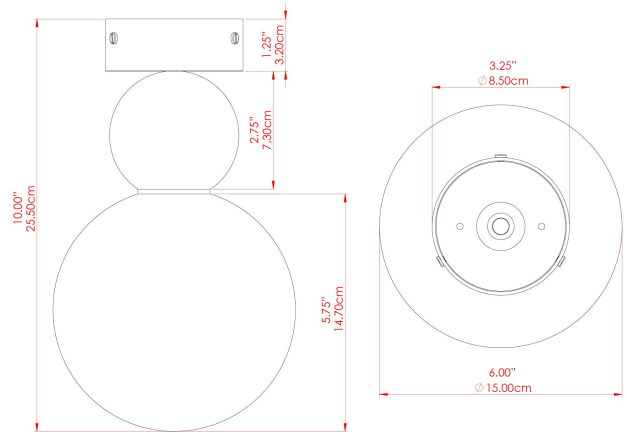

HELENA Ceiling Light

MLCF125ANTSLVFR Antique Silver

MATERIAL	Brass Glass
HEIGHT	15cm
WIDTH DIAMETER	15cm
LENGTH PROJECTION	25cm
WEIGHT	0.92 kg
LAMPHOLDER	G9
MAX WATTAGE	6.5W
VOLTAGE	220/240v
IP RATING	IP20
CLASS PROTECTION	Class I
SHADE	GL171
FLEX BAR CHAIN LENGTH	n/a
CABLE TYPE	-

FIXING BRACKET: MLWB13 | Polished Brass

HELENA Ceiling Light

MLCF125POLBRSFR Polished Brass

MATERIAL	Brass Glass
HEIGHT	15cm
WIDTH DIAMETER	15cm
LENGTH PROJECTION	25cm
WEIGHT	0.92 kg
LAMPHOLDER	G9
MAX WATTAGE	6.5W
VOLTAGE	220/240v
IP RATING	IP20
CLASS PROTECTION	Class I
SHADE	GL171
FLEX BAR CHAIN LENGTH	n/a
CABLE TYPE	-

FIXING BRACKET: MLWB13 | Polished Brass

HELENA Ceiling Light

MLCF125SATBRSL Satin Brass

MATERIAL	Brass Glass
HEIGHT	15cm
WIDTH DIAMETER	15cm
LENGTH PROJECTION	25cm
WEIGHT	0.92 kg
LAMPHOLDER	G9
MAX WATTAGE	6.5W
VOLTAGE	220/240v
IP RATING	IP20
CLASS PROTECTION	Class I
SHADE	GL170
FLEX BAR CHAIN LENGTH	n/a
CABLE TYPE	-

FIXING BRACKET: MLWB13 | Satin Brass

HELENA Ceiling Light

MLCF125SATBRSFR Satin Brass

MATERIAL	Brass Glass
HEIGHT	15cm
WIDTH DIAMETER	15cm
LENGTH PROJECTION	25cm
WEIGHT	0.92 kg
LAMPHOLDER	G9
MAX WATTAGE	6.5W
VOLTAGE	220/240v
IP RATING	IP20
CLASS PROTECTION	Class I
SHADE	GL171
FLEX BAR CHAIN LENGTH	n/a
CABLE TYPE	-