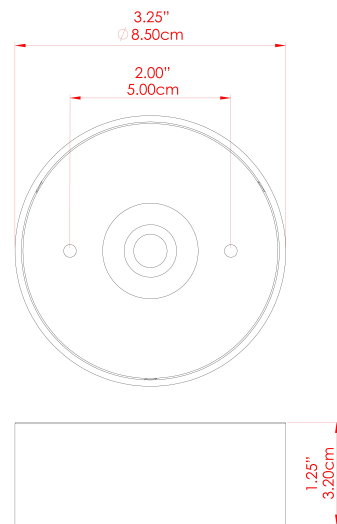

HELENA Ceiling Light

MLCF125ANTBR_SCL Antique Brass

MATERIAL	Brass Glass
HEIGHT	15cm
WIDTH DIAMETER	15cm
LENGTH PROJECTION	25cm
WEIGHT	0.92 kg
LAMPHOLDER	G9
MAX WATTAGE	6.5W
VOLTAGE	220/240v
IP RATING	IP20
CLASS PROTECTION	Class I
SHADE	GL170
FLEX BAR CHAIN LENGTH	n/a
CABLE TYPE	-

FIXING BRACKET: MLWB13 | Antique Brass

HELENA Ceiling Light

MLCF125ANTBRSFR Antique Brass

MATERIAL	Brass Glass
HEIGHT	15cm
WIDTH DIAMETER	15cm
LENGTH PROJECTION	25cm
WEIGHT	0.92 kg
LAMPHOLDER	G9
MAX WATTAGE	6.5W
VOLTAGE	220/240v
IP RATING	IP20
CLASS PROTECTION	Class I
SHADE	GL171
FLEX BAR CHAIN LENGTH	n/a
CABLE TYPE	-

FIXING BRACKET: MLWB13 |Antique Brass

HELENA Ceiling Light

MLCF125ANTSLVCL Antique Silver

MATERIAL	Brass Glass
HEIGHT	15cm
WIDTH DIAMETER	15cm
LENGTH PROJECTION	25cm
WEIGHT	0.92 kg
LAMPHOLDER	G9
MAX WATTAGE	6.5W
VOLTAGE	220/240v
IP RATING	IP20
CLASS PROTECTION	Class I
SHADE	GL170
FLEX BAR CHAIN LENGTH	n/a
CABLE TYPE	-

HELENA Ceiling Light

MLCF125ANTSLVFR Antique Silver

MATERIAL	Brass Glass
HEIGHT	15cm
WIDTH DIAMETER	15cm
LENGTH PROJECTION	25cm
WEIGHT	0.92 kg
LAMPHOLDER	G9
MAX WATTAGE	6.5W
VOLTAGE	220/240v
IP RATING	IP20
CLASS PROTECTION	Class I
SHADE	GL171
FLEX BAR CHAIN LENGTH	n/a
CABLE TYPE	-