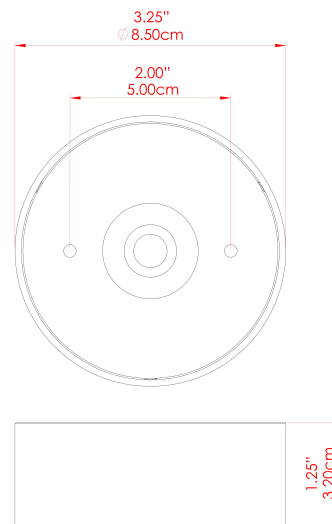

HELENA Ceiling Light

MLCF125ANTBR_SCL Antique Brass

MATERIAL	Brass Glass
HEIGHT	15cm
WIDTH DIAMETER	15cm
LENGTH PROJECTION	25cm
WEIGHT	0.92 kg
LAMPHOLDER	G9
MAX WATTAGE	6.5W
VOLTAGE	220/240v
IP RATING	IP20
CLASS PROTECTION	Class I
SHADE	GL170
FLEX BAR CHAIN LENGTH	n/a
CABLE TYPE	-

HELENA Ceiling Light

MLCF125ANTSLVFR Antique Silver

MATERIAL	Brass Glass
HEIGHT	15cm
WIDTH DIAMETER	15cm
LENGTH PROJECTION	25cm
WEIGHT	0.92 kg
LAMPHOLDER	G9
MAX WATTAGE	6.5W
VOLTAGE	220/240v
IP RATING	IP20
CLASS PROTECTION	Class I
SHADE	GL171
FLEX BAR CHAIN LENGTH	n/a
CABLE TYPE	-

FIXING BRACKET: MLWB13 | Antique Silver

HELENA Ceiling Light

MLCF125POLBRSCS Polished Brass

MATERIAL	Brass Glass
HEIGHT	15cm
WIDTH DIAMETER	15cm
LENGTH PROJECTION	25cm
WEIGHT	0.92 kg
LAMPHOLDER	G9
MAX WATTAGE	6.5W
VOLTAGE	220/240v
IP RATING	IP20
CLASS PROTECTION	Class I
SHADE	GL170
FLEX BAR CHAIN LENGTH	n/a
CABLE TYPE	-

FIXING BRACKET: MLWB13 | Polished Brass

HELENA Ceiling Light

MLCF125POLBRSFR Polished Brass

MATERIAL	Brass Glass
HEIGHT	15cm
WIDTH DIAMETER	15cm
LENGTH PROJECTION	25cm
WEIGHT	0.92 kg
LAMPHOLDER	G9
MAX WATTAGE	6.5W
VOLTAGE	220/240v
IP RATING	IP20
CLASS PROTECTION	Class I
SHADE	GL171
FLEX BAR CHAIN LENGTH	n/a
CABLE TYPE	-