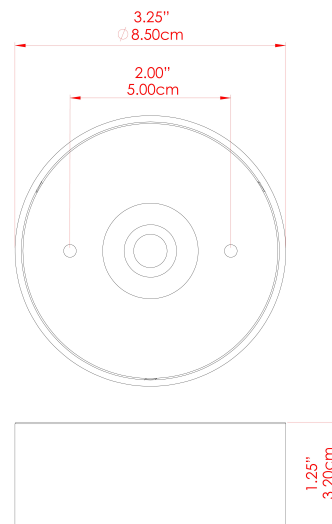

FIXING BRACKET: MLWB13 |Antique Silver

WWW.MULLANLIGHTING.COM

Product Notes:

1) Bulbs not included. 2) Dimensions do not include bulbs. 3) All products are individually made-to-order and therefore may differ slightly within manufacturing tolerances. 4) Cable / chain can be shortened during installation. Longer cable / chain lengths available on request. 5) Additional colour finishes may be available on request. 6) Refer to our website for a full list of terms and conditions.