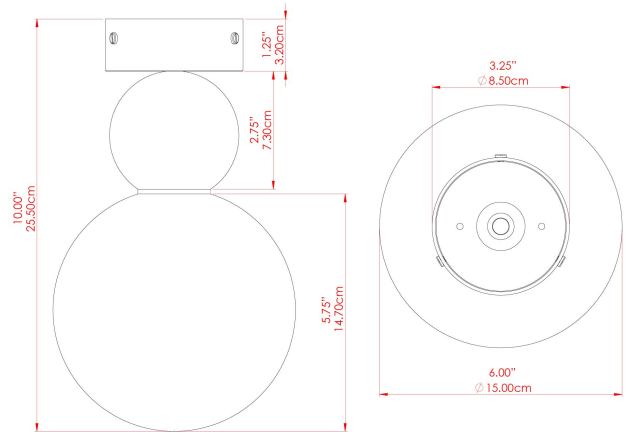

HELENA Ceiling Light

MLCF125ANTSLVFR Antique Silver

MATERIAL	Brass Glass
HEIGHT	15cm
WIDTH DIAMETER	15cm
LENGTH PROJECTION	25cm
WEIGHT	0.92 kg
LAMPHOLDER	G9
MAX WATTAGE	6.5W
VOLTAGE	220/240v
IP RATING	IP20
CLASS PROTECTION	Class I
SHADE	GL171
FLEX BAR CHAIN LENGTH	n/a
CABLE TYPE	-

FIXING BRACKET: MLWB13 | Antique Silver

HELENA Ceiling Light

MLCF125POLBRSCS Polished Brass

MATERIAL	Brass Glass
HEIGHT	15cm
WIDTH DIAMETER	15cm
LENGTH PROJECTION	25cm
WEIGHT	0.92 kg
LAMPHOLDER	G9
MAX WATTAGE	6.5W
VOLTAGE	220/240v
IP RATING	IP20
CLASS PROTECTION	Class I
SHADE	GL170
FLEX BAR CHAIN LENGTH	n/a
CABLE TYPE	-

FIXING BRACKET: MLWB13 | Polished Brass

HELENA Ceiling Light

MLCF125POLBRSFR Polished Brass

MATERIAL	Brass Glass
HEIGHT	15cm
WIDTH DIAMETER	15cm
LENGTH PROJECTION	25cm
WEIGHT	0.92 kg
LAMPHOLDER	G9
MAX WATTAGE	6.5W
VOLTAGE	220/240v
IP RATING	IP20
CLASS PROTECTION	Class I
SHADE	GL171
FLEX BAR CHAIN LENGTH	n/a
CABLE TYPE	-

FIXING BRACKET: MLWB13 | Polished Brass

HELENA Ceiling Light

MLCF125SATBRSL Satin Brass

MATERIAL	Brass Glass
HEIGHT	15cm
WIDTH DIAMETER	15cm
LENGTH PROJECTION	25cm
WEIGHT	0.92 kg
LAMPHOLDER	G9
MAX WATTAGE	6.5W
VOLTAGE	220/240v
IP RATING	IP20
CLASS PROTECTION	Class I
SHADE	GL170
FLEX BAR CHAIN LENGTH	n/a
CABLE TYPE	-