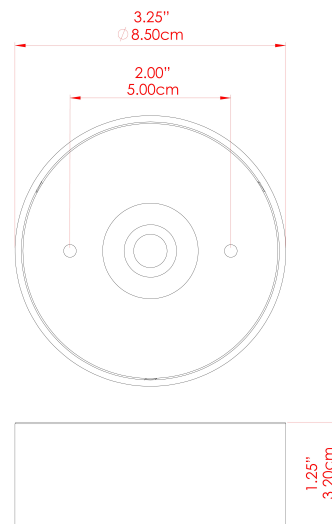

HELENA Ceiling Light

MLCF125ANTSLVFR Antique Silver

MATERIAL	Brass Glass
HEIGHT	15cm
WIDTH DIAMETER	15cm
LENGTH PROJECTION	25cm
WEIGHT	0.92 kg
LAMPHOLDER	G9
MAX WATTAGE	6.5W
VOLTAGE	220/240v
IP RATING	IP20
CLASS PROTECTION	Class I
SHADE	GL171
FLEX BAR CHAIN LENGTH	n/a
CABLE TYPE	-

FIXING BRACKET: MLWB13 | Antique Silver

HELENA Ceiling Light

MLCF125POLBRSCS Polished Brass

MATERIAL	Brass Glass
HEIGHT	15cm
WIDTH DIAMETER	15cm
LENGTH PROJECTION	25cm
WEIGHT	0.92 kg
LAMPHOLDER	G9
MAX WATTAGE	6.5W
VOLTAGE	220/240v
IP RATING	IP20
CLASS PROTECTION	Class I
SHADE	GL170
FLEX BAR CHAIN LENGTH	n/a
CABLE TYPE	-

FIXING BRACKET: MLWB13 | Polished Brass

HELENA Ceiling Light

MLCF125POLBRSFR Polished Brass

MATERIAL	Brass Glass
HEIGHT	15cm
WIDTH DIAMETER	15cm
LENGTH PROJECTION	25cm
WEIGHT	0.92 kg
LAMPHOLDER	G9
MAX WATTAGE	6.5W
VOLTAGE	220/240v
IP RATING	IP20
CLASS PROTECTION	Class I
SHADE	GL171
FLEX BAR CHAIN LENGTH	n/a
CABLE TYPE	-

FIXING BRACKET: MLWB13 | Polished Brass

HELENA Ceiling Light

MLCF125SATBRSL Satin Brass

MATERIAL	Brass Glass
HEIGHT	15cm
WIDTH DIAMETER	15cm
LENGTH PROJECTION	25cm
WEIGHT	0.92 kg
LAMPHOLDER	G9
MAX WATTAGE	6.5W
VOLTAGE	220/240v
IP RATING	IP20
CLASS PROTECTION	Class I
SHADE	GL170
FLEX BAR CHAIN LENGTH	n/a
CABLE TYPE	-