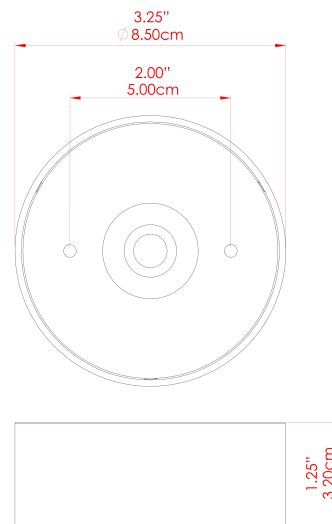

HELENA Ceiling Light

MLCF125ANTSLVFR Antique Silver

MATERIAL	Brass Glass
HEIGHT	15cm
WIDTH DIAMETER	15cm
LENGTH PROJECTION	25cm
WEIGHT	0.92 kg
LAMPHOLDER	G9
MAX WATTAGE	6.5W
VOLTAGE	220/240v
IP RATING	IP20
CLASS PROTECTION	Class I
SHADE	GL171
FLEX BAR CHAIN LENGTH	n/a
CABLE TYPE	-

FIXING BRACKET: MLWB13 | Polished Brass

HELENA Ceiling Light

MLCF125POLBRSFR Polished Brass

MATERIAL	Brass Glass
HEIGHT	15cm
WIDTH DIAMETER	15cm
LENGTH PROJECTION	25cm
WEIGHT	0.92 kg
LAMPHOLDER	G9
MAX WATTAGE	6.5W
VOLTAGE	220/240v
IP RATING	IP20
CLASS PROTECTION	Class I
SHADE	GL171
FLEX BAR CHAIN LENGTH	n/a
CABLE TYPE	-

FIXING BRACKET: MLWB13 | Polished Brass

HELENA Ceiling Light

MLCF125SATBRSL Satin Brass

MATERIAL	Brass Glass
HEIGHT	15cm
WIDTH DIAMETER	15cm
LENGTH PROJECTION	25cm
WEIGHT	0.92 kg
LAMPHOLDER	G9
MAX WATTAGE	6.5W
VOLTAGE	220/240v
IP RATING	IP20
CLASS PROTECTION	Class I
SHADE	GL170
FLEX BAR CHAIN LENGTH	n/a
CABLE TYPE	-

FIXING BRACKET: MLWB13 | Satin Brass

HELENA Ceiling Light

MLCF125SATBRSFR Satin Brass

MATERIAL	Brass Glass
HEIGHT	15cm
WIDTH DIAMETER	15cm
LENGTH PROJECTION	25cm
WEIGHT	0.92 kg
LAMPHOLDER	G9
MAX WATTAGE	6.5W
VOLTAGE	220/240v
IP RATING	IP20
CLASS PROTECTION	Class I
SHADE	GL171
FLEX BAR CHAIN LENGTH	n/a
CABLE TYPE	-