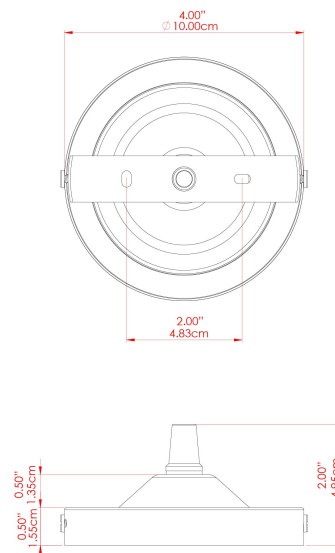

FIXING BRACKET: MLROSE05GRIP | Antique Brass

WWW.MULLANLIGHTING.COM

Product Notes:

1) Bulbs not included. 2) Dimensions do not include bulbs. 3) All products are individually made-to-order and therefore may differ slightly within manufacturing tolerances. 4) Cable / chain can be shortened during installation. Longer cable / chain lengths available on request. 5) Additional colour finishes may be available on request. 6) Refer to our website for a full list of terms and conditions.