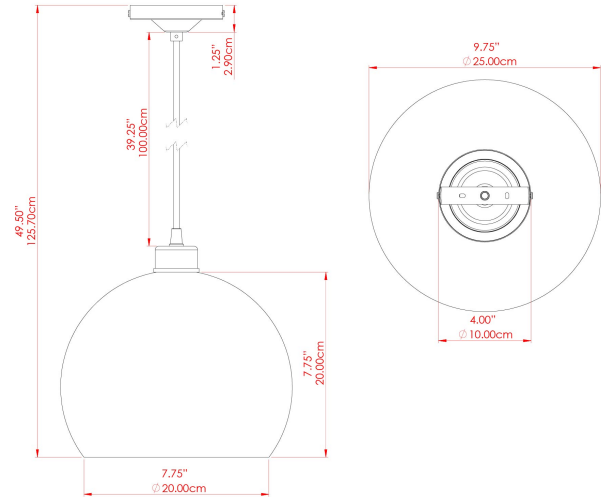

# MLP266ANTBRS Antique Brass

MATERIAL	Brass   Glass
HEIGHT	26cm
WIDTH   DIAMETER	25cm
LENGTH   PROJECTION	n/a
WEIGHT	1.3 kg
LAMPHOLDER	E27
MAX WATTAGE	40W
VOLTAGE	220/240v
IP RATING	IP20
CLASS PROTECTION	Class I
SHADE	GL132
FLEX   BAR   CHAIN LENGTH	100cm
CABLE TYPE	MLCA002   Brown Fabric Braided Cable   2 Core Twisted

# MLP266ANTSLV Antique Silver

MATERIAL	Brass   Glass
HEIGHT	26cm
WIDTH   DIAMETER	25cm
LENGTH   PROJECTION	n/a
WEIGHT	1.3 kg
LAMPHOLDER	E27
MAX WATTAGE	40W
VOLTAGE	220/240v
IP RATING	IP20
CLASS PROTECTION	Class I
SHADE	GL132
FLEX   BAR   CHAIN LENGTH	100cm
CABLE TYPE	MLCA001   Black Fabric Braided Cable   2 Core Twisted

# EDEN 25CM Pendant

MLP266POLBRS Polished Brass

MATERIAL	Brass   Glass
HEIGHT	26cm
WIDTH   DIAMETER	25cm
LENGTH   PROJECTION	n/a
WEIGHT	1.3 kg
LAMPHOLDER	E27
MAX WATTAGE	40W
VOLTAGE	220/240v
IP RATING	IP20
CLASS PROTECTION	Class I
SHADE	GL132
FLEX   BAR   CHAIN LENGTH	100cm
CABLE TYPE	MLCA001   Black Fabric Braided Cable   2 Core Twisted

# MLP266POLCHR Polished Chrome

MATERIAL	Brass   Glass
HEIGHT	26cm
WIDTH   DIAMETER	25cm
LENGTH   PROJECTION	n/a
WEIGHT	1.3 kg
LAMPHOLDER	E27
MAX WATTAGE	40W
VOLTAGE	220/240v
IP RATING	IP20
CLASS PROTECTION	Class I
SHADE	GL132
FLEX   BAR   CHAIN LENGTH	100cm
CABLE TYPE	MLCA001   Black Fabric Braided Cable   2 Core Twisted