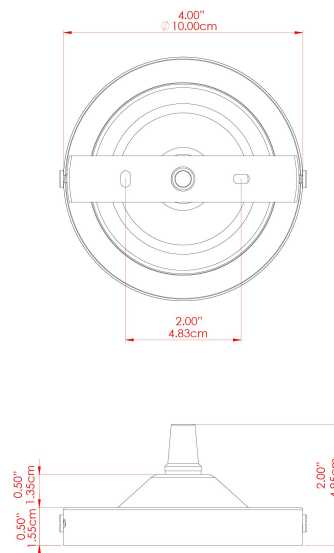

MATERIAL	Brass | Glass
HEIGHT	26cm
WIDTH | DIAMETER	25cm
LENGTH | PROJECTION	n/a
WEIGHT	1.3 kg
LAMPHOLDER	E27
MAX WATTAGE	40W
VOLTAGE	220/240v
IP RATING	IP20
CLASS PROTECTION	Class I
SHADE	GL132
FLEX | BAR | CHAIN LENGTH	100cm
CABLE TYPE	MLCA001 | Black Fabric Braided Cable | 2 Core Twisted

FIXING BRACKET: MLROSE05GRIP | Polished Brass