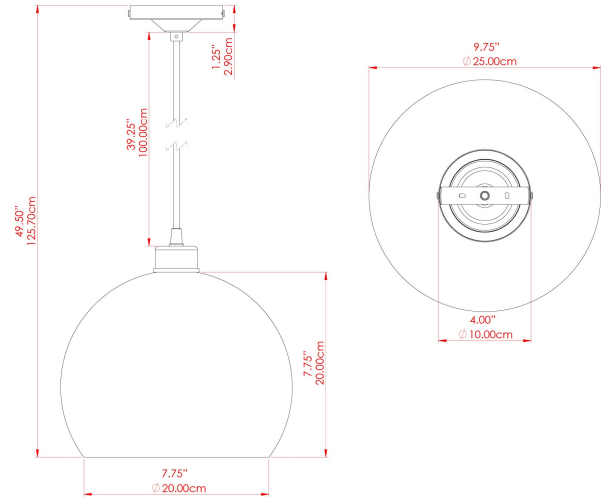

EDEN 25CM Pendant

MLP266SATBRS Satin Brass