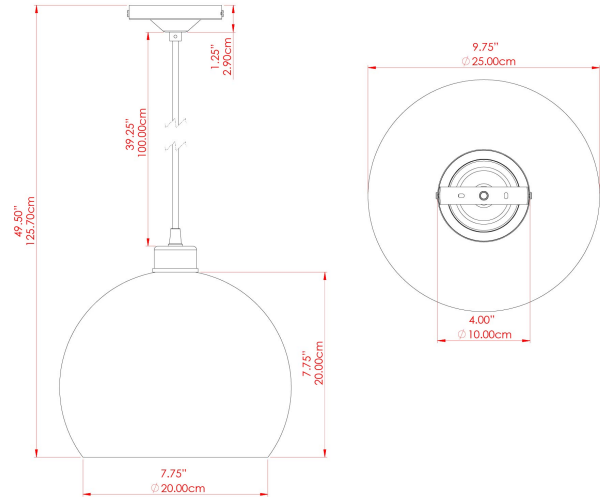

# MLP266POLCHR Polished Chrome

MATERIAL	Brass   Glass
HEIGHT	26cm
WIDTH   DIAMETER	25cm
LENGTH   PROJECTION	n/a
WEIGHT	1.3 kg
LAMPHOLDER	E27
MAX WATTAGE	40W
VOLTAGE	220/240v
IP RATING	IP20
CLASS PROTECTION	Class I
SHADE	GL132
FLEX   BAR   CHAIN LENGTH	100cm
CABLE TYPE	MLCA001   Black Fabric Braided Cable   2 Core Twisted

# MLP266POLCOP Polished Copper

MATERIAL	Brass   Copper   Glass
HEIGHT	26cm
WIDTH   DIAMETER	25cm
LENGTH   PROJECTION	n/a
WEIGHT	1.3 kg
LAMPHOLDER	E27
MAX WATTAGE	40W
VOLTAGE	220/240v
IP RATING	IP20
CLASS PROTECTION	Class I
SHADE	GL132
FLEX   BAR   CHAIN LENGTH	100cm
CABLE TYPE	MLCA001   Black Fabric Braided Cable   2 Core Twisted

FIXING BRACKET: MLROSE05GRIP | Satin Brass

Product Notes:  
 1) Bulbs not included. 2) Dimensions do not include bulbs. 3) All products are individually made-to-order and therefore may differ slightly within manufacturing tolerances. 4) Cable / chain can be shortened during installation. Longer cable / chain lengths available on request. 5) Additional colour finishes may be available on request. 6) Refer to our website for a full list of terms and conditions.

# MLP266SATCHR Satin Chrome

MATERIAL	Brass   Glass
HEIGHT	26cm
WIDTH   DIAMETER	25cm
LENGTH   PROJECTION	n/a
WEIGHT	1.3 kg
LAMPHOLDER	E27
MAX WATTAGE	40W
VOLTAGE	220/240v
IP RATING	IP20
CLASS PROTECTION	Class I
SHADE	GL132
FLEX   BAR   CHAIN LENGTH	100cm
CABLE TYPE	MLCA001   Black Fabric Braided Cable   2 Core Twisted