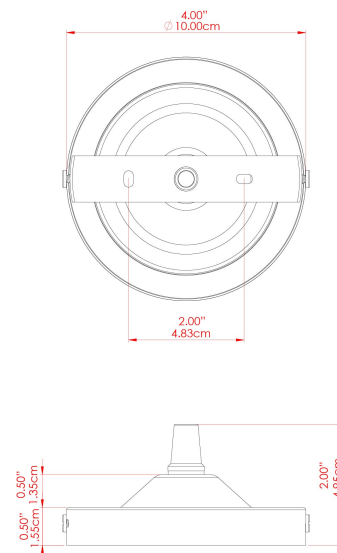

MATERIAL	Brass | Glass
HEIGHT	26cm
WIDTH | DIAMETER	25cm
LENGTH | PROJECTION	n/a
WEIGHT	1.3 kg
LAMPHOLDER	E27
MAX WATTAGE	40W
VOLTAGE	220/240v
IP RATING	IP20
CLASS PROTECTION	Class I
SHADE	GL132
FLEX | BAR | CHAIN LENGTH	100cm
CABLE TYPE	MLCA001 | Black Fabric Braided Cable | 2 Core Twisted

FIXING BRACKET: MLROSE05GRIP | Satin Brass