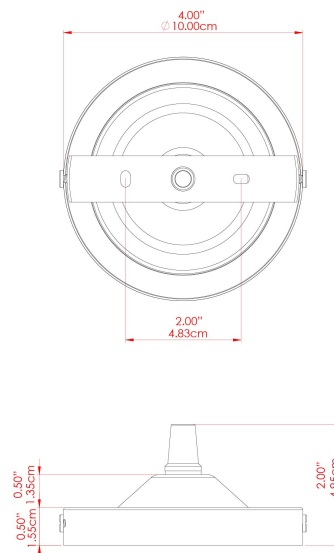

FIXING BRACKET: MLROSE05GRIP | Copper

WWW.MULLANLIGHTING.COM

Product Notes:

1) Bulbs not included. 2) Dimensions do not include bulbs. 3) All products are individually made-to-order and therefore may differ slightly within manufacturing tolerances. 4) Cable / chain can be shortened during installation. Longer cable / chain lengths available on request. 5) Additional colour finishes may be available on request. 6) Refer to our website for a full list of terms and conditions.