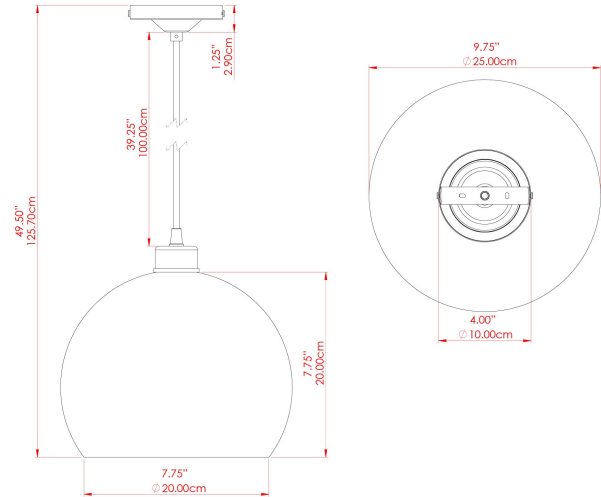

# MLP266ANTBRS Antique Brass

MATERIAL	Brass   Glass
HEIGHT	26cm
WIDTH   DIAMETER	25cm
LENGTH   PROJECTION	n/a
WEIGHT	1.3 kg
LAMPHOLDER	E27
MAX WATTAGE	40W
VOLTAGE	220/240v
IP RATING	IP20
CLASS PROTECTION	Class I
SHADE	GL132
FLEX   BAR   CHAIN LENGTH	100cm
CABLE TYPE	MLCA002   Brown Fabric Braided Cable   2 Core Twisted

# MLP266ANTSLV Antique Silver

MATERIAL	Brass   Glass
HEIGHT	26cm
WIDTH   DIAMETER	25cm
LENGTH   PROJECTION	n/a
WEIGHT	1.3 kg
LAMPHOLDER	E27
MAX WATTAGE	40W
VOLTAGE	220/240v
IP RATING	IP20
CLASS PROTECTION	Class I
SHADE	GL132
FLEX   BAR   CHAIN LENGTH	100cm
CABLE TYPE	MLCA001   Black Fabric Braided Cable   2 Core Twisted

# MLP266POLCHR Polished Chrome

MATERIAL	Brass   Glass
HEIGHT	26cm
WIDTH   DIAMETER	25cm
LENGTH   PROJECTION	n/a
WEIGHT	1.3 kg
LAMPHOLDER	E27
MAX WATTAGE	40W
VOLTAGE	220/240v
IP RATING	IP20
CLASS PROTECTION	Class I
SHADE	GL132
FLEX   BAR   CHAIN LENGTH	100cm
CABLE TYPE	MLCA001   Black Fabric Braided Cable   2 Core Twisted

# MLP266POLCOP Polished Copper

MATERIAL	Brass   Copper   Glass
HEIGHT	26cm
WIDTH   DIAMETER	25cm
LENGTH   PROJECTION	n/a
WEIGHT	1.3 kg
LAMPHOLDER	E27
MAX WATTAGE	40W
VOLTAGE	220/240v
IP RATING	IP20
CLASS PROTECTION	Class I
SHADE	GL132
FLEX   BAR   CHAIN LENGTH	100cm
CABLE TYPE	MLCA001   Black Fabric Braided Cable   2 Core Twisted