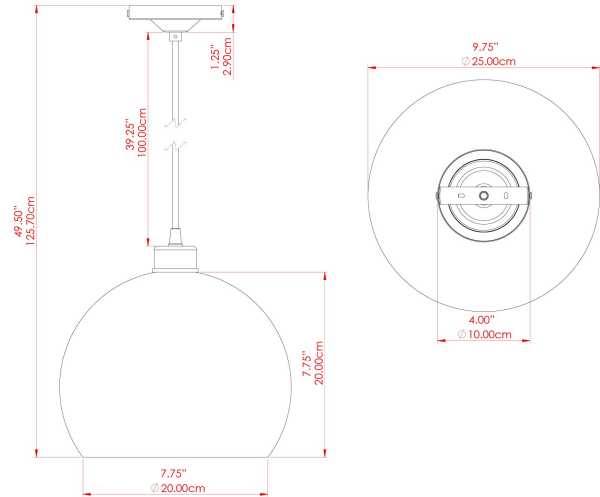

# MLP266ANTBRS Antique Brass

MATERIAL	Brass   Glass
HEIGHT	26cm
WIDTH   DIAMETER	25cm
LENGTH   PROJECTION	n/a
WEIGHT	1.3 kg
LAMPHOLDER	E27
MAX WATTAGE	40W
VOLTAGE	220/240v
IP RATING	IP20
CLASS PROTECTION	Class I
SHADE	GL132
FLEX   BAR   CHAIN LENGTH	100cm
CABLE TYPE	MLCA002   Brown Fabric Braided Cable   2 Core Twisted

# MLP266ANTSLV Antique Silver

MATERIAL	Brass   Glass
HEIGHT	26cm
WIDTH   DIAMETER	25cm
LENGTH   PROJECTION	n/a
WEIGHT	1.3 kg
LAMPHOLDER	E27
MAX WATTAGE	40W
VOLTAGE	220/240v
IP RATING	IP20
CLASS PROTECTION	Class I
SHADE	GL132
FLEX   BAR   CHAIN LENGTH	100cm
CABLE TYPE	MLCA001   Black Fabric Braided Cable   2 Core Twisted

# EDEN 25CM Pendant

MLP266POLBRS Polished Brass

MATERIAL	Brass   Glass
HEIGHT	26cm
WIDTH   DIAMETER	25cm
LENGTH   PROJECTION	n/a
WEIGHT	1.3 kg
LAMPHOLDER	E27
MAX WATTAGE	40W
VOLTAGE	220/240v
IP RATING	IP20
CLASS PROTECTION	Class I
SHADE	GL132
FLEX   BAR   CHAIN LENGTH	100cm
CABLE TYPE	MLCA001   Black Fabric Braided Cable   2 Core Twisted

# MLP266POLCHR Polished Chrome

MATERIAL	Brass   Glass
HEIGHT	26cm
WIDTH   DIAMETER	25cm
LENGTH   PROJECTION	n/a
WEIGHT	1.3 kg
LAMPHOLDER	E27
MAX WATTAGE	40W
VOLTAGE	220/240v
IP RATING	IP20
CLASS PROTECTION	Class I
SHADE	GL132
FLEX   BAR   CHAIN LENGTH	100cm
CABLE TYPE	MLCA001   Black Fabric Braided Cable   2 Core Twisted