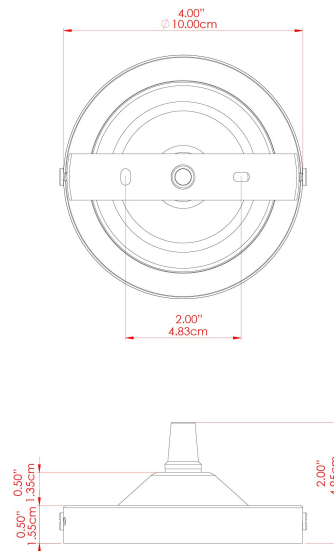

FIXING BRACKET: MLROSE05GRIP | Antique Silver

WWW.MULLANLIGHTING.COM

Product Notes:

1) Bulbs not included. 2) Dimensions do not include bulbs. 3) All products are individually made-to-order and therefore may differ slightly within manufacturing tolerances. 4) Cable / chain can be shortened during installation. Longer cable / chain lengths available on request. 5) Additional colour finishes may be available on request. 6) Refer to our website for a full list of terms and conditions.