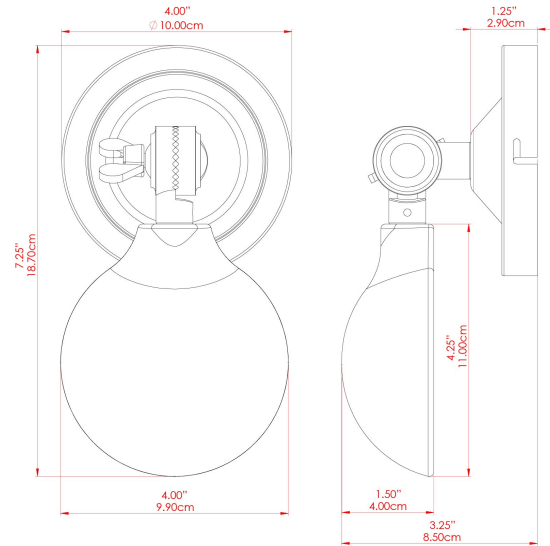

COCO Ceramic Wall Light

MLCMWL047ANTBRS Antique Brass

MATERIAL	Brass Ceramic
HEIGHT	10cm
WIDTH DIAMETER	10.5cm
LENGTH PROJECTION	19cm
WEIGHT	0.38 kg
LAMPHOLDER	G9
MAX WATTAGE	6.5W
VOLTAGE	220/240v
IP RATING	IP20
CLASS PROTECTION	Class I
SHADE	MLCS029
FLEX BAR CHAIN LENGTH	n/a
CABLE TYPE	-

FIXING BRACKET: MLWB02

COCO Ceramic Wall Light

MLCMWL047ANTSLV Antique Silver

MATERIAL	Brass Ceramic
HEIGHT	10cm
WIDTH DIAMETER	10.5cm
LENGTH PROJECTION	19cm
WEIGHT	0.38 kg
LAMPHOLDER	G9
MAX WATTAGE	6.5W
VOLTAGE	220/240v
IP RATING	IP20
CLASS PROTECTION	Class I
SHADE	MLCS029
FLEX BAR CHAIN LENGTH	n/a
CABLE TYPE	-

FIXING BRACKET: MLWB02

COCO Ceramic Wall Light

MLCMWL047PCMBK Matt Black

MATERIAL	Brass Ceramic
HEIGHT	10cm
WIDTH DIAMETER	10.5cm
LENGTH PROJECTION	19cm
WEIGHT	0.38 kg
LAMPHOLDER	G9
MAX WATTAGE	6.5W
VOLTAGE	220/240v
IP RATING	IP20
CLASS PROTECTION	Class I
SHADE	MLCS029
FLEX BAR CHAIN LENGTH	n/a
CABLE TYPE	-

FIXING BRACKET: MLWB02

COCO Ceramic Wall Light

MLCMWL047POLBRS Polished Brass

MATERIAL	Brass Ceramic
HEIGHT	10cm
WIDTH DIAMETER	10.5cm
LENGTH PROJECTION	19cm
WEIGHT	0.38 kg
LAMPHOLDER	G9
MAX WATTAGE	6.5W
VOLTAGE	220/240v
IP RATING	IP20
CLASS PROTECTION	Class I
SHADE	MLCS029
FLEX BAR CHAIN LENGTH	n/a
CABLE TYPE	-