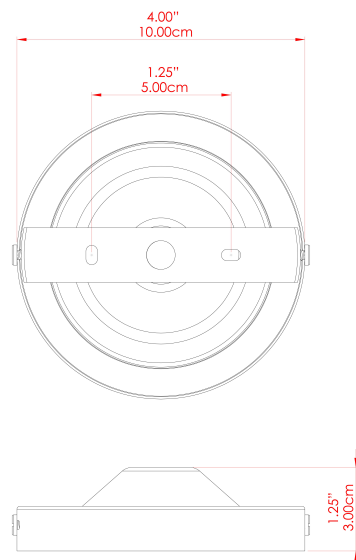

COCO Ceramic Wall Light

MLCMWL047ANTBRS Antique Brass

MATERIAL	Brass Ceramic
HEIGHT	10cm
WIDTH DIAMETER	10.5cm
LENGTH PROJECTION	19cm
WEIGHT	0.38 kg
LAMPHOLDER	G9
MAX WATTAGE	6.5W
VOLTAGE	220/240v
IP RATING	IP20
CLASS PROTECTION	Class I
SHADE	MLCS029
FLEX BAR CHAIN LENGTH	n/a
CABLE TYPE	-

FIXING BRACKET: MLWB02

COCO Ceramic Wall Light

MLCMWL047ANTSLV Antique Silver

MATERIAL	Brass Ceramic
HEIGHT	10cm
WIDTH DIAMETER	10.5cm
LENGTH PROJECTION	19cm
WEIGHT	0.38 kg
LAMPHOLDER	G9
MAX WATTAGE	6.5W
VOLTAGE	220/240v
IP RATING	IP20
CLASS PROTECTION	Class I
SHADE	MLCS029
FLEX BAR CHAIN LENGTH	n/a
CABLE TYPE	-

FIXING BRACKET: MLWB02

COCO Ceramic Wall Light

MLCMWL047PCMBK Matt Black

MATERIAL	Brass Ceramic
HEIGHT	10cm
WIDTH DIAMETER	10.5cm
LENGTH PROJECTION	19cm
WEIGHT	0.38 kg
LAMPHOLDER	G9
MAX WATTAGE	6.5W
VOLTAGE	220/240v
IP RATING	IP20
CLASS PROTECTION	Class I
SHADE	MLCS029
FLEX BAR CHAIN LENGTH	n/a
CABLE TYPE	-

FIXING BRACKET: MLWB02

COCO Ceramic Wall Light

MLCMWL047POLBRS Polished Brass

MATERIAL	Brass Ceramic
HEIGHT	10cm
WIDTH DIAMETER	10.5cm
LENGTH PROJECTION	19cm
WEIGHT	0.38 kg
LAMPHOLDER	G9
MAX WATTAGE	6.5W
VOLTAGE	220/240v
IP RATING	IP20
CLASS PROTECTION	Class I
SHADE	MLCS029
FLEX BAR CHAIN LENGTH	n/a
CABLE TYPE	-