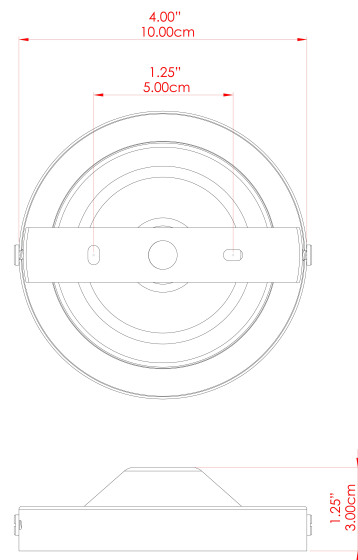

COCO Ceramic Wall Light

MLCMWL047ANTBRS Antique Brass

MATERIAL	Brass Ceramic
HEIGHT	10cm
WIDTH DIAMETER	10.5cm
LENGTH PROJECTION	19cm
WEIGHT	0.38 kg
LAMPHOLDER	G9
MAX WATTAGE	6.5W
VOLTAGE	220/240v
IP RATING	IP20
CLASS PROTECTION	Class I
SHADE	MLCS029
FLEX BAR CHAIN LENGTH	n/a
CABLE TYPE	-

FIXING BRACKET: MLWB02

COCO Ceramic Wall Light

MLCMWL047ANTSLV Antique Silver

MATERIAL	Brass Ceramic
HEIGHT	10cm
WIDTH DIAMETER	10.5cm
LENGTH PROJECTION	19cm
WEIGHT	0.38 kg
LAMPHOLDER	G9
MAX WATTAGE	6.5W
VOLTAGE	220/240v
IP RATING	IP20
CLASS PROTECTION	Class I
SHADE	MLCS029
FLEX BAR CHAIN LENGTH	n/a
CABLE TYPE	-

FIXING BRACKET: MLWB02

COCO Ceramic Wall Light

MLCMWL047PCMBK Matt Black

MATERIAL	Brass Ceramic
HEIGHT	10cm
WIDTH DIAMETER	10.5cm
LENGTH PROJECTION	19cm
WEIGHT	0.38 kg
LAMPHOLDER	G9
MAX WATTAGE	6.5W
VOLTAGE	220/240v
IP RATING	IP20
CLASS PROTECTION	Class I
SHADE	MLCS029
FLEX BAR CHAIN LENGTH	n/a
CABLE TYPE	-

FIXING BRACKET: MLWB02

COCO Ceramic Wall Light

MLCMWL047POLBRS Polished Brass

MATERIAL	Brass Ceramic
HEIGHT	10cm
WIDTH DIAMETER	10.5cm
LENGTH PROJECTION	19cm
WEIGHT	0.38 kg
LAMPHOLDER	G9
MAX WATTAGE	6.5W
VOLTAGE	220/240v
IP RATING	IP20
CLASS PROTECTION	Class I
SHADE	MLCS029
FLEX BAR CHAIN LENGTH	n/a
CABLE TYPE	-