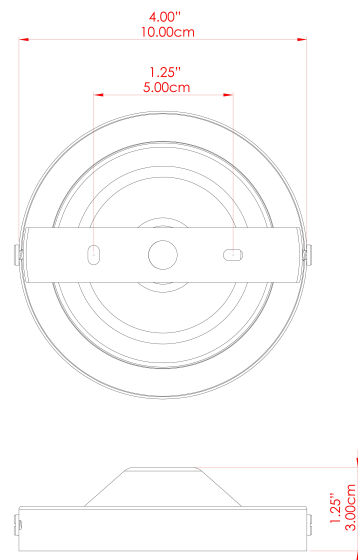

COCO Ceramic Wall Light

MLCMWL047ANTBRS Antique Brass

MATERIAL	Brass Ceramic
HEIGHT	10cm
WIDTH DIAMETER	10.5cm
LENGTH PROJECTION	19cm
WEIGHT	0.38 kg
LAMPHOLDER	G9
MAX WATTAGE	6.5W
VOLTAGE	220/240v
IP RATING	IP20
CLASS PROTECTION	Class I
SHADE	MLCS029
FLEX BAR CHAIN LENGTH	n/a
CABLE TYPE	-

FIXING BRACKET: MLWB02

COCO Ceramic Wall Light

MLCMWL047PCMBK Matt Black

MATERIAL	Brass Ceramic
HEIGHT	10cm
WIDTH DIAMETER	10.5cm
LENGTH PROJECTION	19cm
WEIGHT	0.38 kg
LAMPHOLDER	G9
MAX WATTAGE	6.5W
VOLTAGE	220/240v
IP RATING	IP20
CLASS PROTECTION	Class I
SHADE	MLCS029
FLEX BAR CHAIN LENGTH	n/a
CABLE TYPE	-

FIXING BRACKET: MLWB02

COCO Ceramic Wall Light

MLCMWL047POLBRS Polished Brass

MATERIAL	Brass Ceramic
HEIGHT	10cm
WIDTH DIAMETER	10.5cm
LENGTH PROJECTION	19cm
WEIGHT	0.38 kg
LAMPHOLDER	G9
MAX WATTAGE	6.5W
VOLTAGE	220/240v
IP RATING	IP20
CLASS PROTECTION	Class I
SHADE	MLCS029
FLEX BAR CHAIN LENGTH	n/a
CABLE TYPE	-

FIXING BRACKET: MLWB02

COCO Ceramic Wall Light

MLCMWL047SATBRS Satin Brass

MATERIAL	Brass Ceramic
HEIGHT	10cm
WIDTH DIAMETER	10.5cm
LENGTH PROJECTION	19cm
WEIGHT	0.38 kg
LAMPHOLDER	G9
MAX WATTAGE	6.5W
VOLTAGE	220/240v
IP RATING	IP20
CLASS PROTECTION	Class I
SHADE	MLCS029
FLEX BAR CHAIN LENGTH	n/a
CABLE TYPE	-