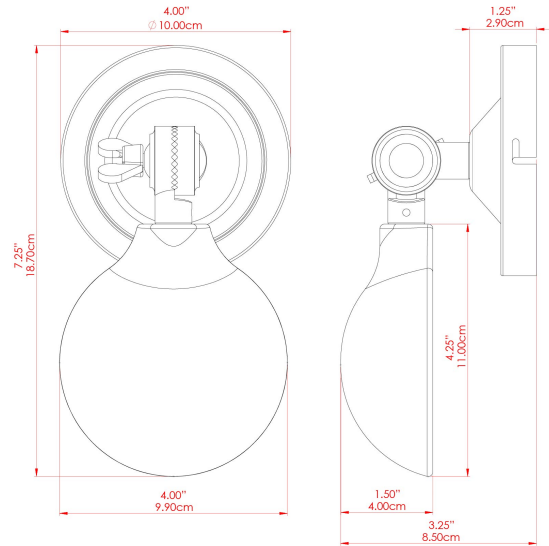

COCO Ceramic Wall Light

MLCMWL047ANTBRS Antique Brass

MATERIAL	Brass Ceramic
HEIGHT	10cm
WIDTH DIAMETER	10.5cm
LENGTH PROJECTION	19cm
WEIGHT	0.38 kg
LAMPHOLDER	G9
MAX WATTAGE	6.5W
VOLTAGE	220/240v
IP RATING	IP20
CLASS PROTECTION	Class I
SHADE	MLCS029
FLEX BAR CHAIN LENGTH	n/a
CABLE TYPE	-

FIXING BRACKET: MLWB02

COCO Ceramic Wall Light

MLCMWL047ANTSLV Antique Silver

MATERIAL	Brass Ceramic
HEIGHT	10cm
WIDTH DIAMETER	10.5cm
LENGTH PROJECTION	19cm
WEIGHT	0.38 kg
LAMPHOLDER	G9
MAX WATTAGE	6.5W
VOLTAGE	220/240v
IP RATING	IP20
CLASS PROTECTION	Class I
SHADE	MLCS029
FLEX BAR CHAIN LENGTH	n/a
CABLE TYPE	-

FIXING BRACKET: MLWB02

COCO Ceramic Wall Light

MLCMWL047PCMBK Matt Black

MATERIAL	Brass Ceramic
HEIGHT	10cm
WIDTH DIAMETER	10.5cm
LENGTH PROJECTION	19cm
WEIGHT	0.38 kg
LAMPHOLDER	G9
MAX WATTAGE	6.5W
VOLTAGE	220/240v
IP RATING	IP20
CLASS PROTECTION	Class I
SHADE	MLCS029
FLEX BAR CHAIN LENGTH	n/a
CABLE TYPE	-

FIXING BRACKET: MLWB02

COCO Ceramic Wall Light

MLCMWL047POLBRS Polished Brass

MATERIAL	Brass Ceramic
HEIGHT	10cm
WIDTH DIAMETER	10.5cm
LENGTH PROJECTION	19cm
WEIGHT	0.38 kg
LAMPHOLDER	G9
MAX WATTAGE	6.5W
VOLTAGE	220/240v
IP RATING	IP20
CLASS PROTECTION	Class I
SHADE	MLCS029
FLEX BAR CHAIN LENGTH	n/a
CABLE TYPE	-