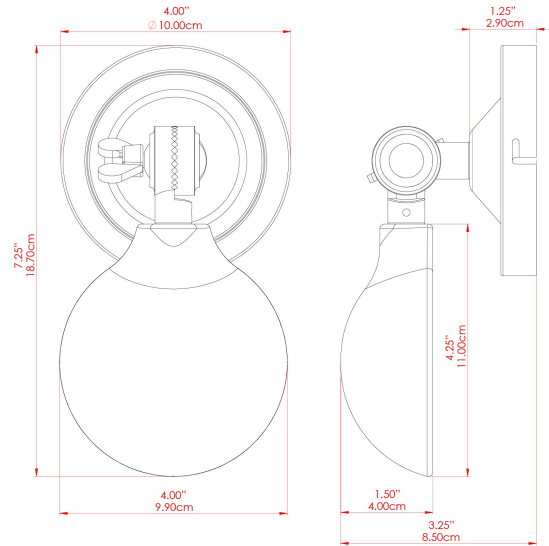

COCO Ceramic Wall Light

MLCMWL047ANTBRS Antique Brass

MATERIAL	Brass Ceramic
HEIGHT	10cm
WIDTH DIAMETER	10.5cm
LENGTH PROJECTION	19cm
WEIGHT	0.38 kg
LAMPHOLDER	G9
MAX WATTAGE	6.5W
VOLTAGE	220/240v
IP RATING	IP20
CLASS PROTECTION	Class I
SHADE	MLCS029
FLEX BAR CHAIN LENGTH	n/a
CABLE TYPE	-

FIXING BRACKET: MLWB02

COCO Ceramic Wall Light

MLCMWL047PCMBK Matt Black

MATERIAL	Brass Ceramic
HEIGHT	10cm
WIDTH DIAMETER	10.5cm
LENGTH PROJECTION	19cm
WEIGHT	0.38 kg
LAMPHOLDER	G9
MAX WATTAGE	6.5W
VOLTAGE	220/240v
IP RATING	IP20
CLASS PROTECTION	Class I
SHADE	MLCS029
FLEX BAR CHAIN LENGTH	n/a
CABLE TYPE	-

FIXING BRACKET: MLWB02

COCO Ceramic Wall Light

MLCMWL047POLBRS Polished Brass

MATERIAL	Brass Ceramic
HEIGHT	10cm
WIDTH DIAMETER	10.5cm
LENGTH PROJECTION	19cm
WEIGHT	0.38 kg
LAMPHOLDER	G9
MAX WATTAGE	6.5W
VOLTAGE	220/240v
IP RATING	IP20
CLASS PROTECTION	Class I
SHADE	MLCS029
FLEX BAR CHAIN LENGTH	n/a
CABLE TYPE	-

FIXING BRACKET: MLWB02

COCO Ceramic Wall Light

MLCMWL047SATBRS Satin Brass

MATERIAL	Brass Ceramic
HEIGHT	10cm
WIDTH DIAMETER	10.5cm
LENGTH PROJECTION	19cm
WEIGHT	0.38 kg
LAMPHOLDER	G9
MAX WATTAGE	6.5W
VOLTAGE	220/240v
IP RATING	IP20
CLASS PROTECTION	Class I
SHADE	MLCS029
FLEX BAR CHAIN LENGTH	n/a
CABLE TYPE	-