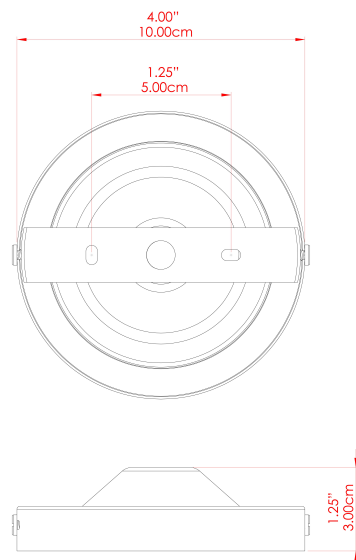

COCO Ceramic Wall Light

MLCMWL020ANTBRS Antique Brass

MATERIAL	Brass Ceramic
HEIGHT	10cm
WIDTH DIAMETER	10.5cm
LENGTH PROJECTION	19cm
WEIGHT	0.38 kg
LAMPHOLDER	G9
MAX WATTAGE	6.5W
VOLTAGE	220/240v
IP RATING	IP20
CLASS PROTECTION	Class I
SHADE	MLCS045
FLEX BAR CHAIN LENGTH	n/a
CABLE TYPE	-

FIXING BRACKET: MLWB02

COCO Ceramic Wall Light

MLCMWL020ANTSLV Antique Silver

MATERIAL	Brass Ceramic
HEIGHT	10cm
WIDTH DIAMETER	10.5cm
LENGTH PROJECTION	19cm
WEIGHT	0.38 kg
LAMPHOLDER	G9
MAX WATTAGE	6.5W
VOLTAGE	220/240v
IP RATING	IP20
CLASS PROTECTION	Class I
SHADE	MLCS045
FLEX BAR CHAIN LENGTH	n/a
CABLE TYPE	-

COCO Ceramic Wall Light

MLCMWL020POLBRS Polished Brass

MATERIAL	Brass Ceramic
HEIGHT	10cm
WIDTH DIAMETER	10.5cm
LENGTH PROJECTION	19cm
WEIGHT	0.38 kg
LAMPHOLDER	G9
MAX WATTAGE	6.5W
VOLTAGE	220/240v
IP RATING	IP20
CLASS PROTECTION	Class I
SHADE	MLCS045
FLEX BAR CHAIN LENGTH	n/a
CABLE TYPE	-

FIXING BRACKET: MLWB02

COCO Ceramic Wall Light

MLCMWL020SATBRS Satin Brass

MATERIAL	Brass Ceramic
HEIGHT	10cm
WIDTH DIAMETER	10.5cm
LENGTH PROJECTION	19cm
WEIGHT	0.38 kg
LAMPHOLDER	G9
MAX WATTAGE	6.5W
VOLTAGE	220/240v
IP RATING	IP20
CLASS PROTECTION	Class I
SHADE	MLCS045
FLEX BAR CHAIN LENGTH	n/a
CABLE TYPE	-