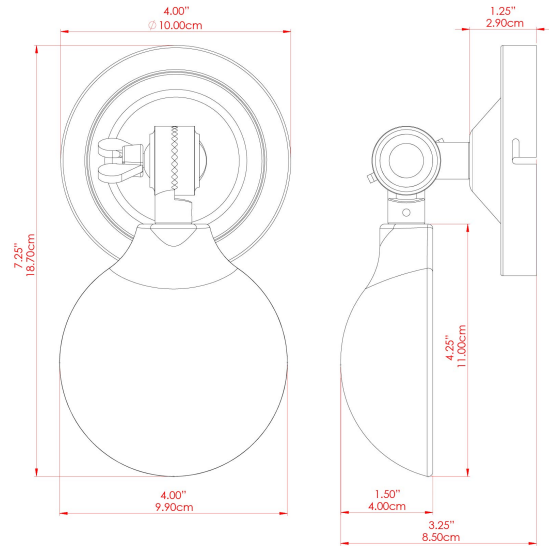

COCO Ceramic Wall Light

MLCMWL020ANTBRS Antique Brass

MATERIAL	Brass Ceramic
HEIGHT	10cm
WIDTH DIAMETER	10.5cm
LENGTH PROJECTION	19cm
WEIGHT	0.38 kg
LAMPHOLDER	G9
MAX WATTAGE	6.5W
VOLTAGE	220/240v
IP RATING	IP20
CLASS PROTECTION	Class I
SHADE	MLCS045
FLEX BAR CHAIN LENGTH	n/a
CABLE TYPE	-

FIXING BRACKET: MLWB02

COCO Ceramic Wall Light

MLCMWL020ANTSLV Antique Silver

MATERIAL	Brass Ceramic
HEIGHT	10cm
WIDTH DIAMETER	10.5cm
LENGTH PROJECTION	19cm
WEIGHT	0.38 kg
LAMPHOLDER	G9
MAX WATTAGE	6.5W
VOLTAGE	220/240v
IP RATING	IP20
CLASS PROTECTION	Class I
SHADE	MLCS045
FLEX BAR CHAIN LENGTH	n/a
CABLE TYPE	-

COCO Ceramic Wall Light

MLCMWL020POLBRS Polished Brass

MATERIAL	Brass Ceramic
HEIGHT	10cm
WIDTH DIAMETER	10.5cm
LENGTH PROJECTION	19cm
WEIGHT	0.38 kg
LAMPHOLDER	G9
MAX WATTAGE	6.5W
VOLTAGE	220/240v
IP RATING	IP20
CLASS PROTECTION	Class I
SHADE	MLCS045
FLEX BAR CHAIN LENGTH	n/a
CABLE TYPE	-

FIXING BRACKET: MLWB02

COCO Ceramic Wall Light

MLCMWL020SATBRS Satin Brass

MATERIAL	Brass Ceramic
HEIGHT	10cm
WIDTH DIAMETER	10.5cm
LENGTH PROJECTION	19cm
WEIGHT	0.38 kg
LAMPHOLDER	G9
MAX WATTAGE	6.5W
VOLTAGE	220/240v
IP RATING	IP20
CLASS PROTECTION	Class I
SHADE	MLCS045
FLEX BAR CHAIN LENGTH	n/a
CABLE TYPE	-