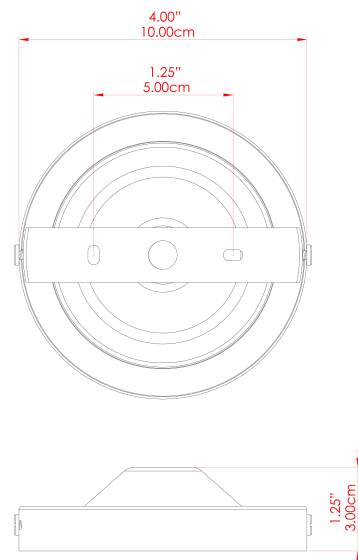

COCO Ceramic Wall Light

MLCMWL020ANTBRS Antique Brass

MATERIAL	Brass Ceramic
HEIGHT	10cm
WIDTH DIAMETER	10.5cm
LENGTH PROJECTION	19cm
WEIGHT	0.38 kg
LAMPHOLDER	G9
MAX WATTAGE	6.5W
VOLTAGE	220/240v
IP RATING	IP20
CLASS PROTECTION	Class I
SHADE	MLCS045
FLEX BAR CHAIN LENGTH	n/a
CABLE TYPE	-

FIXING BRACKET: MLWB02

COCO Ceramic Wall Light

MLCMWL020ANTSLV Antique Silver

MATERIAL	Brass Ceramic
HEIGHT	10cm
WIDTH DIAMETER	10.5cm
LENGTH PROJECTION	19cm
WEIGHT	0.38 kg
LAMPHOLDER	G9
MAX WATTAGE	6.5W
VOLTAGE	220/240v
IP RATING	IP20
CLASS PROTECTION	Class I
SHADE	MLCS045
FLEX BAR CHAIN LENGTH	n/a
CABLE TYPE	-

COCO Ceramic Wall Light

MLCMWL020POLBRS Polished Brass

MATERIAL	Brass Ceramic
HEIGHT	10cm
WIDTH DIAMETER	10.5cm
LENGTH PROJECTION	19cm
WEIGHT	0.38 kg
LAMPHOLDER	G9
MAX WATTAGE	6.5W
VOLTAGE	220/240v
IP RATING	IP20
CLASS PROTECTION	Class I
SHADE	MLCS045
FLEX BAR CHAIN LENGTH	n/a
CABLE TYPE	-

FIXING BRACKET: MLWB02

COCO Ceramic Wall Light

MLCMWL020SATBRS Satin Brass

MATERIAL	Brass Ceramic
HEIGHT	10cm
WIDTH DIAMETER	10.5cm
LENGTH PROJECTION	19cm
WEIGHT	0.38 kg
LAMPHOLDER	G9
MAX WATTAGE	6.5W
VOLTAGE	220/240v
IP RATING	IP20
CLASS PROTECTION	Class I
SHADE	MLCS045
FLEX BAR CHAIN LENGTH	n/a
CABLE TYPE	-