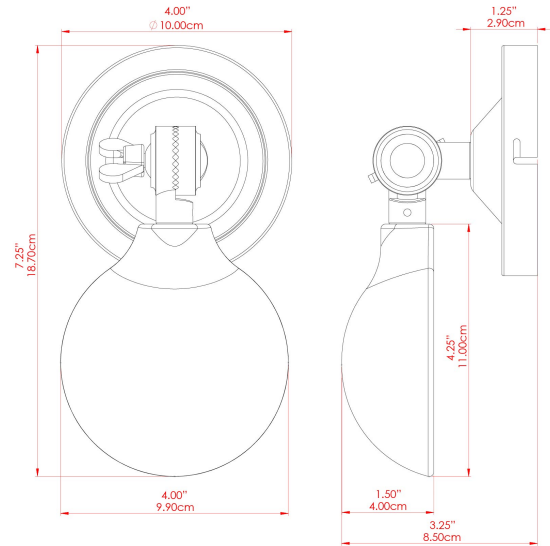

COCO Ceramic Wall Light

MLCMWL020ANTBRS Antique Brass

MATERIAL	Brass Ceramic
HEIGHT	10cm
WIDTH DIAMETER	10.5cm
LENGTH PROJECTION	19cm
WEIGHT	0.38 kg
LAMPHOLDER	G9
MAX WATTAGE	6.5W
VOLTAGE	220/240v
IP RATING	IP20
CLASS PROTECTION	Class I
SHADE	MLCS045
FLEX BAR CHAIN LENGTH	n/a
CABLE TYPE	-

FIXING BRACKET: MLWB02

COCO Ceramic Wall Light

MLCMWL020ANTSLV Antique Silver

MATERIAL	Brass Ceramic
HEIGHT	10cm
WIDTH DIAMETER	10.5cm
LENGTH PROJECTION	19cm
WEIGHT	0.38 kg
LAMPHOLDER	G9
MAX WATTAGE	6.5W
VOLTAGE	220/240v
IP RATING	IP20
CLASS PROTECTION	Class I
SHADE	MLCS045
FLEX BAR CHAIN LENGTH	n/a
CABLE TYPE	-

COCO Ceramic Wall Light

MLCMWL020POLBRS Polished Brass

MATERIAL	Brass Ceramic
HEIGHT	10cm
WIDTH DIAMETER	10.5cm
LENGTH PROJECTION	19cm
WEIGHT	0.38 kg
LAMPHOLDER	G9
MAX WATTAGE	6.5W
VOLTAGE	220/240v
IP RATING	IP20
CLASS PROTECTION	Class I
SHADE	MLCS045
FLEX BAR CHAIN LENGTH	n/a
CABLE TYPE	-

FIXING BRACKET: MLWB02

COCO Ceramic Wall Light

MLCMWL020SATBRS Satin Brass

MATERIAL	Brass Ceramic
HEIGHT	10cm
WIDTH DIAMETER	10.5cm
LENGTH PROJECTION	19cm
WEIGHT	0.38 kg
LAMPHOLDER	G9
MAX WATTAGE	6.5W
VOLTAGE	220/240v
IP RATING	IP20
CLASS PROTECTION	Class I
SHADE	MLCS045
FLEX BAR CHAIN LENGTH	n/a
CABLE TYPE	-