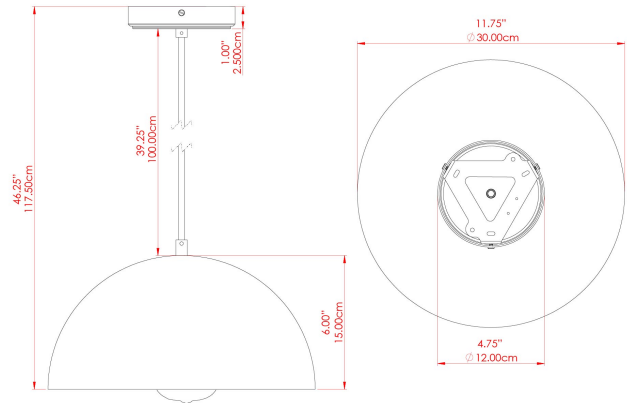

AVON 30CM Pendant

MLP463PCMBK Matt Black

MATERIAL	Brass
HEIGHT	17cm
WIDTH DIAMETER	30cm
LENGTH PROJECTION	n/a
WEIGHT	1.3 kg
LAMPHOLDER	E27
MAX WATTAGE	40W
VOLTAGE	220/240v
IP RATING	IP20
CLASS PROTECTION	Class I
SHADE	-
FLEX BAR CHAIN LENGTH	100cm
CABLE TYPE	MLCA028 Black Fabric Braided Cable 2 Core Round

FIXING BRACKET: MLROSE39 | Matt Black

AVON 30CM Pendant

MLP463PCWTE White

MATERIAL	Brass
HEIGHT	17cm
WIDTH DIAMETER	30cm
LENGTH PROJECTION	n/a
WEIGHT	1.3 kg
LAMPHOLDER	E27
MAX WATTAGE	40W
VOLTAGE	220/240v
IP RATING	IP20
CLASS PROTECTION	Class I
SHADE	-
FLEX BAR CHAIN LENGTH	100cm
CABLE TYPE	MLCA028 Black Fabric Braided Cable 2 Core Round