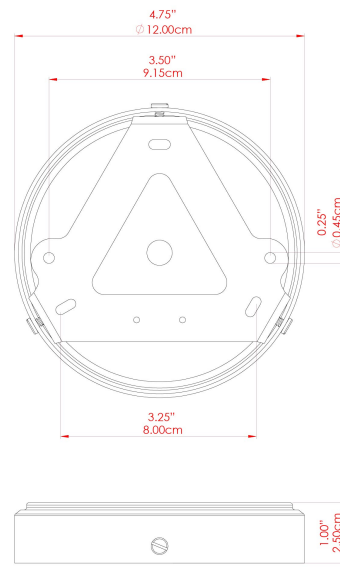

AVON 30CM Pendant

MLP463PCMBK Matt Black

MATERIAL	Brass
HEIGHT	17cm
WIDTH DIAMETER	30cm
LENGTH PROJECTION	n/a
WEIGHT	1.3 kg
LAMPHOLDER	E27
MAX WATTAGE	40W
VOLTAGE	220/240v
IP RATING	IP20
CLASS PROTECTION	Class I
SHADE	-
FLEX BAR CHAIN LENGTH	100cm
CABLE TYPE	MLCA028 Black Fabric Braided Cable 2 Core Round

FIXING BRACKET: MLROSE39 | Matt Black

AVON 30CM Pendant

MLP463PCWTE White

MATERIAL	Brass
HEIGHT	17cm
WIDTH DIAMETER	30cm
LENGTH PROJECTION	n/a
WEIGHT	1.3 kg
LAMPHOLDER	E27
MAX WATTAGE	40W
VOLTAGE	220/240v
IP RATING	IP20
CLASS PROTECTION	Class I
SHADE	-
FLEX BAR CHAIN LENGTH	100cm
CABLE TYPE	MLCA028 Black Fabric Braided Cable 2 Core Round

FIXING BRACKET: MLROSE39 | White

Product Notes:
 1) Bulbs not included. 2) Dimensions do not include bulbs. 3) All products are individually made-to-order and therefore may differ slightly within manufacturing tolerances. 4) Cable / chain can be shortened during installation. Longer cable / chain lengths available on request. 5) Additional colour finishes may be available on request. 6) Refer to our website for a full list of terms and conditions.