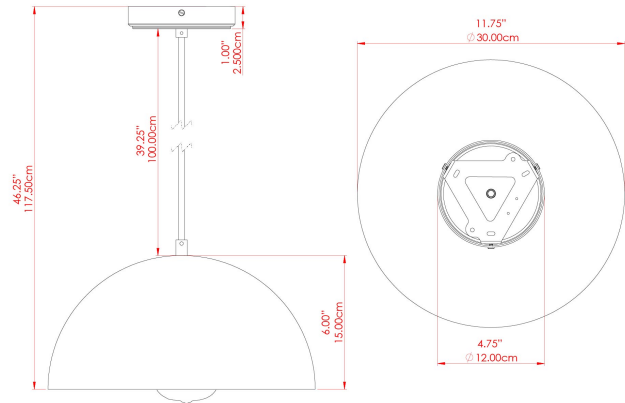

AVON 30CM Pendant

MLP463PCMBK Matt Black

MATERIAL	Brass
HEIGHT	17cm
WIDTH DIAMETER	30cm
LENGTH PROJECTION	n/a
WEIGHT	1.3 kg
LAMPHOLDER	E27
MAX WATTAGE	40W
VOLTAGE	220/240v
IP RATING	IP20
CLASS PROTECTION	Class I
SHADE	-
FLEX BAR CHAIN LENGTH	100cm
CABLE TYPE	MLCA028 Black Fabric Braided Cable 2 Core Round

FIXING BRACKET: MLROSE39 | Matt Black

AVON 30CM Pendant

MLP463PCWTE White

MATERIAL	Brass
HEIGHT	17cm
WIDTH DIAMETER	30cm
LENGTH PROJECTION	n/a
WEIGHT	1.3 kg
LAMPHOLDER	E27
MAX WATTAGE	40W
VOLTAGE	220/240v
IP RATING	IP20
CLASS PROTECTION	Class I
SHADE	-
FLEX BAR CHAIN LENGTH	100cm
CABLE TYPE	MLCA028 Black Fabric Braided Cable 2 Core Round