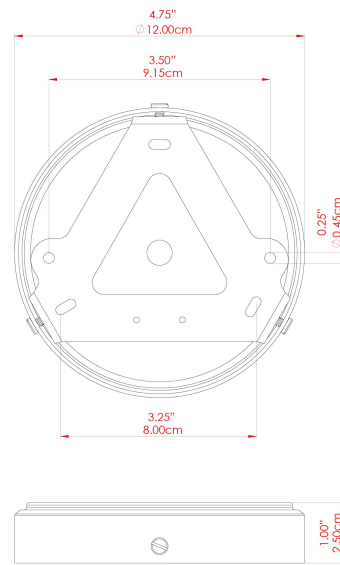

AVON 30CM Pendant

MLP463PCMBK Matt Black

MATERIAL	Brass
HEIGHT	17cm
WIDTH DIAMETER	30cm
LENGTH PROJECTION	n/a
WEIGHT	1.3 kg
LAMPHOLDER	E27
MAX WATTAGE	40W
VOLTAGE	220/240v
IP RATING	IP20
CLASS PROTECTION	Class I
SHADE	-
FLEX BAR CHAIN LENGTH	100cm
CABLE TYPE	MLCA028 Black Fabric Braided Cable 2 Core Round

FIXING BRACKET: MLROSE39 | Matt Black

AVON 30CM Pendant

MLP463PCWTE White

MATERIAL	Brass
HEIGHT	17cm
WIDTH DIAMETER	30cm
LENGTH PROJECTION	n/a
WEIGHT	1.3 kg
LAMPHOLDER	E27
MAX WATTAGE	40W
VOLTAGE	220/240v
IP RATING	IP20
CLASS PROTECTION	Class I
SHADE	-
FLEX BAR CHAIN LENGTH	100cm
CABLE TYPE	MLCA028 Black Fabric Braided Cable 2 Core Round

FIXING BRACKET: MLROSE39 | White

Product Notes:
 1) Bulbs not included. 2) Dimensions do not include bulbs. 3) All products are individually made-to-order and therefore may differ slightly within manufacturing tolerances. 4) Cable / chain can be shortened during installation. Longer cable / chain lengths available on request. 5) Additional colour finishes may be available on request. 6) Refer to our website for a full list of terms and conditions.