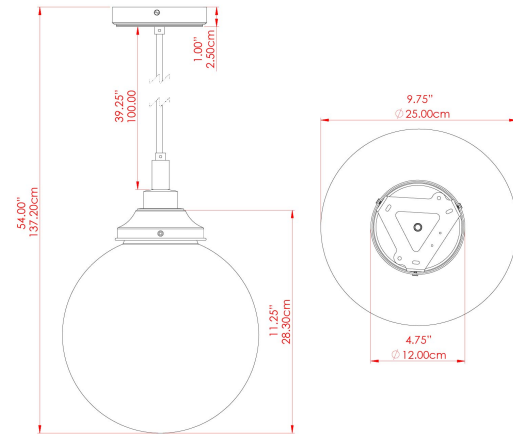

MATERIAL	Brass | Glass
HEIGHT	37cm
WIDTH | DIAMETER	25cm
LENGTH | PROJECTION	n/a
WEIGHT	1.4 kg
LAMPHOLDER	E27
MAX WATTAGE	40W
VOLTAGE	220/240v
IP RATING	IP44
CLASS PROTECTION	Class II
SHADE	GL044D
FLEX | BAR | CHAIN LENGTH	100cm
CABLE TYPE	MLOCA002 | Black Fabric Braided Outdoor Rubber Cable | 2 Core Round

FIXING BRACKET: MLROSE39 | White