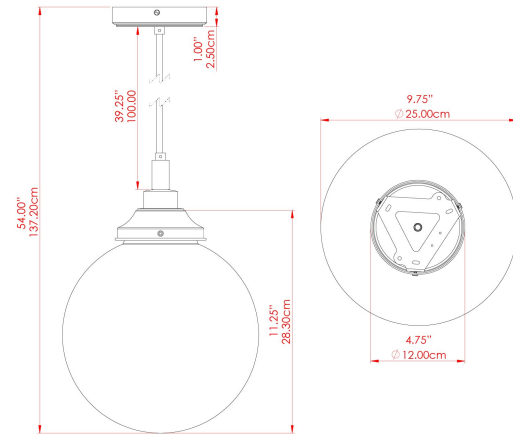

MATERIAL	Brass | Glass
HEIGHT	37cm
WIDTH | DIAMETER	25cm
LENGTH | PROJECTION	n/a
WEIGHT	1.4 kg
LAMPHOLDER	E27
MAX WATTAGE	40W
VOLTAGE	220/240v
IP RATING	IP44
CLASS PROTECTION	Class II
SHADE	GL044D
FLEX | BAR | CHAIN LENGTH	100cm
CABLE TYPE	MLOCA002 | Black Fabric Braided Outdoor Rubber Cable | 2 Core Round

FIXING BRACKET: MLROSE39 | Antique Silver