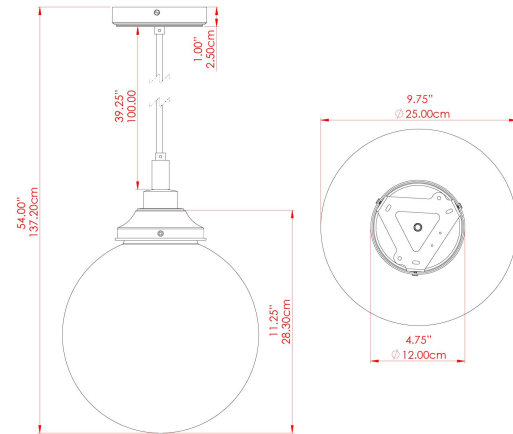

MATERIAL	Brass | Glass
HEIGHT	37cm
WIDTH | DIAMETER	25cm
LENGTH | PROJECTION	n/a
WEIGHT	1.4 kg
LAMPHOLDER	E27
MAX WATTAGE	40W
VOLTAGE	220/240v
IP RATING	IP44
CLASS PROTECTION	Class II
SHADE	GL044D
FLEX | BAR | CHAIN LENGTH	100cm
CABLE TYPE	MLOCA002 | Black Fabric Braided Outdoor Rubber Cable | 2 Core Round

FIXING BRACKET: MLROSE39 | Satin Brass