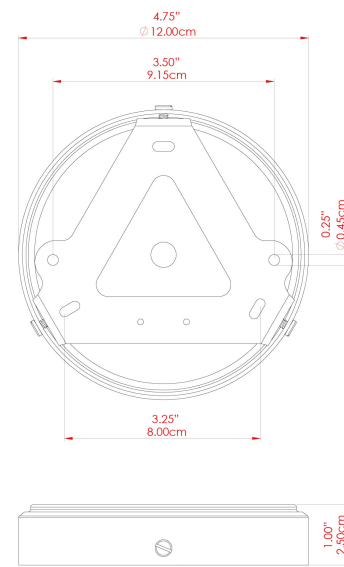

FIXING BRACKET: MLROSE39 | Antique Brass

WWW.MULLANLIGHTING.COM

Product Notes:

1) Bulbs not included. 2) Dimensions do not include bulbs. 3) All products are individually made-to-order and therefore may differ slightly within manufacturing tolerances. 4) Cable / chain can be shortened during installation. Longer cable / chain lengths available on request. 5) Additional colour finishes may be available on request. 6) Refer to our website for a full list of terms and conditions.