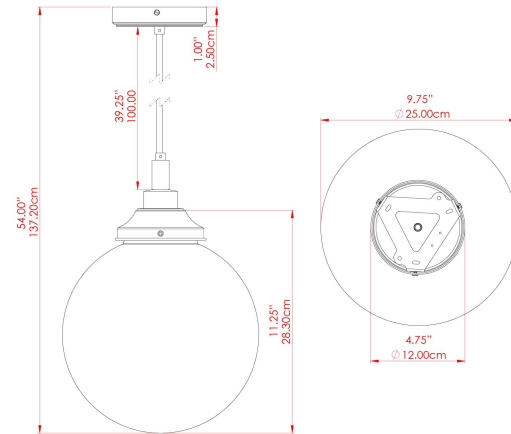

MATERIAL	Brass | Glass
HEIGHT	37cm
WIDTH | DIAMETER	25cm
LENGTH | PROJECTION	n/a
WEIGHT	1.4 kg
LAMPHOLDER	E27
MAX WATTAGE	40W
VOLTAGE	220/240v
IP RATING	IP44
CLASS PROTECTION	Class II
SHADE	GL044D
FLEX | BAR | CHAIN LENGTH	100cm
CABLE TYPE	MLOCA002 | Black Fabric Braided Outdoor Rubber Cable | 2 Core Round

FIXING BRACKET: MLROSE39 | Matt Black