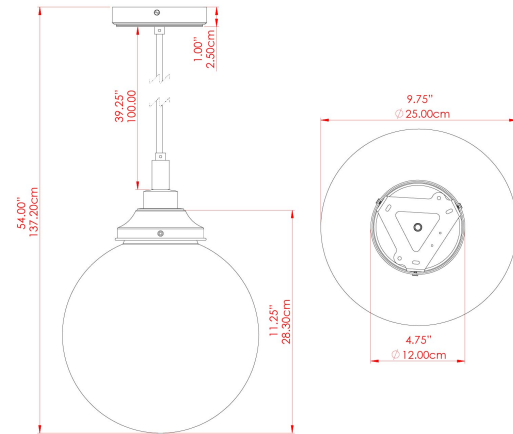

MATERIAL	Brass | Glass
HEIGHT	37cm
WIDTH | DIAMETER	25cm
LENGTH | PROJECTION	n/a
WEIGHT	1.4 kg
LAMPHOLDER	E27
MAX WATTAGE	40W
VOLTAGE	220/240v
IP RATING	IP44
CLASS PROTECTION	Class II
SHADE	GL044D
FLEX | BAR | CHAIN LENGTH	100cm
CABLE TYPE	MLOCA002 | Black Fabric Braided Outdoor Rubber Cable | 2 Core Round

FIXING BRACKET: MLROSE39 | Polished Brass