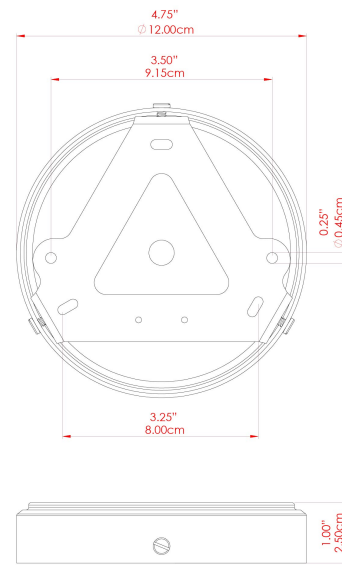

MATERIAL	Brass | Glass
HEIGHT	23cm
WIDTH | DIAMETER	30cm
LENGTH | PROJECTION	n/a
WEIGHT	2 kg
LAMPHOLDER	E27
MAX WATTAGE	6.5W
VOLTAGE	220/240v
IP RATING	IP65
CLASS PROTECTION	Class II
SHADE	GL028 | GLWP01
FLEX | BAR | CHAIN LENGTH	100cm
CABLE TYPE	MLOCA002 | Black Fabric Braided Outdoor Rubber Cable | 2 Core Round

FIXING BRACKET: MLROSE39 | Antique Silver