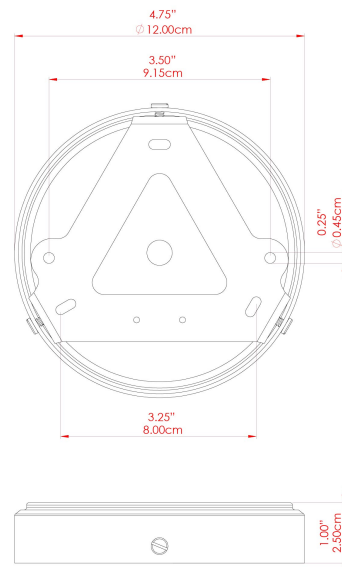

MATERIAL	Brass | Glass
HEIGHT	23cm
WIDTH | DIAMETER	30cm
LENGTH | PROJECTION	n/a
WEIGHT	2 kg
LAMPHOLDER	E27
MAX WATTAGE	6.5W
VOLTAGE	220/240v
IP RATING	IP65
CLASS PROTECTION	Class II
SHADE	GL028 | GLWP01
FLEX | BAR | CHAIN LENGTH	100cm
CABLE TYPE	MLOCA002 | Black Fabric Braided Outdoor Rubber Cable | 2 Core Round

FIXING BRACKET: MLROSE39 | White