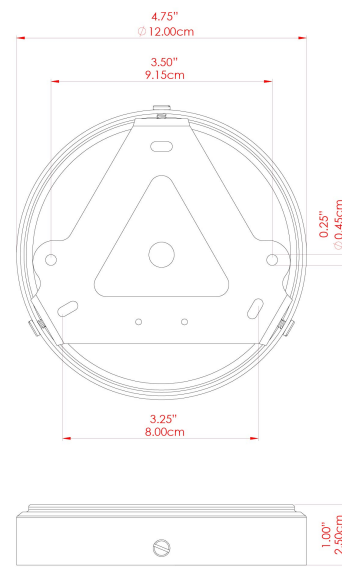

FIXING BRACKET: MLROSE39 | Satin Brass