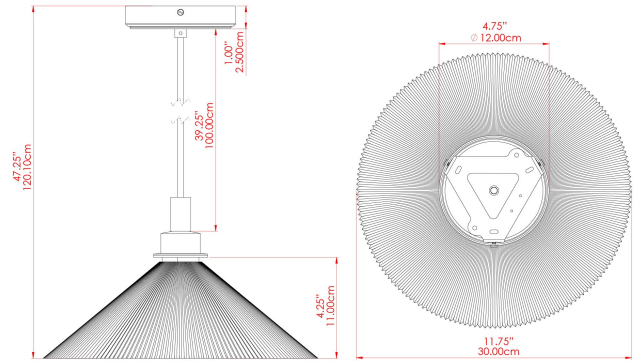

MATERIAL	Brass | Glass
HEIGHT	23cm
WIDTH | DIAMETER	30cm
LENGTH | PROJECTION	n/a
WEIGHT	2 kg
LAMPHOLDER	E27
MAX WATTAGE	6.5W
VOLTAGE	220/240v
IP RATING	IP65
CLASS PROTECTION	Class II
SHADE	GL028 | GLWP02
FLEX | BAR | CHAIN LENGTH	100cm
CABLE TYPE	MLOCA002 | Black Fabric Braided Outdoor Rubber Cable | 2 Core Round

Product Notes:
1) Bulbs not included. 2) Dimensions do not include bulbs. 3) All products are individually made-to-order and therefore may differ slightly within manufacturing tolerances. 4) Cable / chain can be shortened during installation. Longer cable / chain lengths available on request. 5) Additional colour finishes may be available on request. 6) Refer to our website for a full list of terms and conditions.