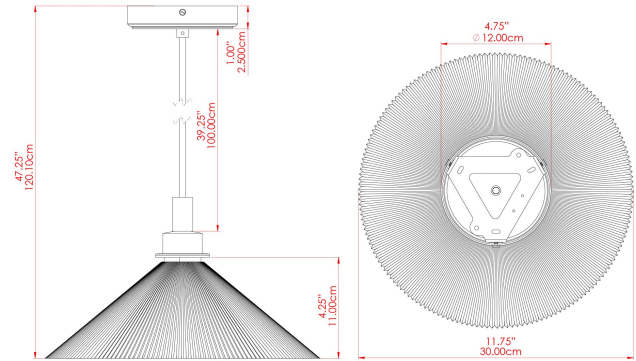

MATERIAL	Brass | Glass
HEIGHT	23cm
WIDTH | DIAMETER	30cm
LENGTH | PROJECTION	n/a
WEIGHT	2 kg
LAMPHOLDER	E27
MAX WATTAGE	6.5W
VOLTAGE	220/240v
IP RATING	IP65
CLASS PROTECTION	Class II
SHADE	GL028 | GLWP01
FLEX | BAR | CHAIN LENGTH	100cm
CABLE TYPE	MLOCA002 | Black Fabric Braided Outdoor Rubber Cable | 2 Core Round

Product Notes:
1) Bulbs not included. 2) Dimensions do not include bulbs. 3) All products are individually made-to-order and therefore may differ slightly within manufacturing tolerances. 4) Cable / chain can be shortened during installation. Longer cable / chain lengths available on request. 5) Additional colour finishes may be available on request. 6) Refer to our website for a full list of terms and conditions.