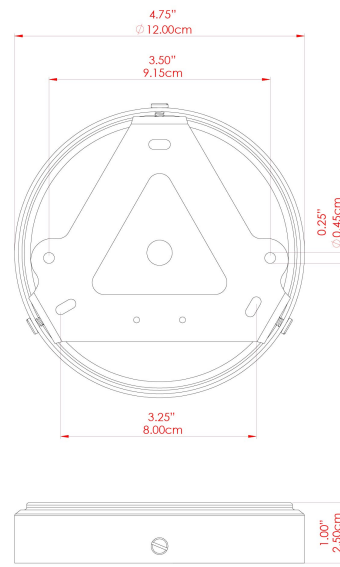

MATERIAL	Brass | Glass
HEIGHT	23cm
WIDTH | DIAMETER	30cm
LENGTH | PROJECTION	n/a
WEIGHT	2 kg
LAMPHOLDER	E27
MAX WATTAGE	6.5W
VOLTAGE	220/240v
IP RATING	IP65
CLASS PROTECTION	Class II
SHADE	GL028 | GLWP01
FLEX | BAR | CHAIN LENGTH	100cm
CABLE TYPE	MLOCA002 | Black Fabric Braided Outdoor Rubber Cable | 2 Core Round

FIXING BRACKET: MLROSE39 | Matt Black