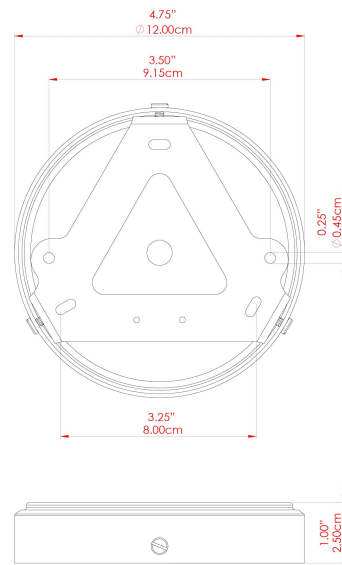

MATERIAL	Brass | Glass
HEIGHT	23cm
WIDTH | DIAMETER	30cm
LENGTH | PROJECTION	n/a
WEIGHT	2 kg
LAMPHOLDER	E27
MAX WATTAGE	6.5W
VOLTAGE	220/240v
IP RATING	IP65
CLASS PROTECTION	Class II
SHADE	GL028 | GLWP02
FLEX | BAR | CHAIN LENGTH	100cm
CABLE TYPE	MLOCA002 | Black Fabric Braided Outdoor Rubber Cable | 2 Core Round

FIXING BRACKET: MLROSE39 | Natural Brass