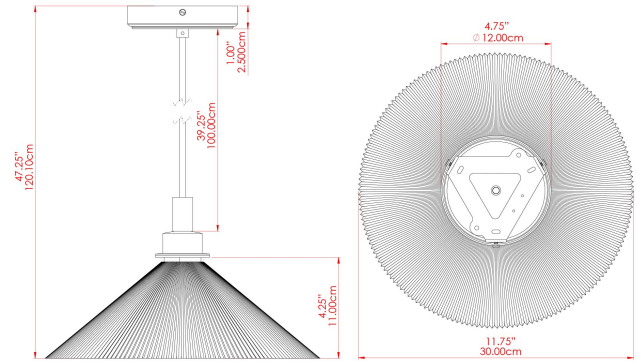

MATERIAL	Brass | Glass
HEIGHT	23cm
WIDTH | DIAMETER	30cm
LENGTH | PROJECTION	n/a
WEIGHT	2 kg
LAMPHOLDER	E27
MAX WATTAGE	6.5W
VOLTAGE	220/240v
IP RATING	IP65
CLASS PROTECTION	Class II
SHADE	GL028 | GLWP02
FLEX | BAR | CHAIN LENGTH	100cm
CABLE TYPE	MLOCA002 | Black Fabric Braided Outdoor Rubber Cable | 2 Core Round

Product Notes:
1) Bulbs not included. 2) Dimensions do not include bulbs. 3) All products are individually made-to-order and therefore may differ slightly within manufacturing tolerances. 4) Cable / chain can be shortened during installation. Longer cable / chain lengths available on request. 5) Additional colour finishes may be available on request. 6) Refer to our website for a full list of terms and conditions.