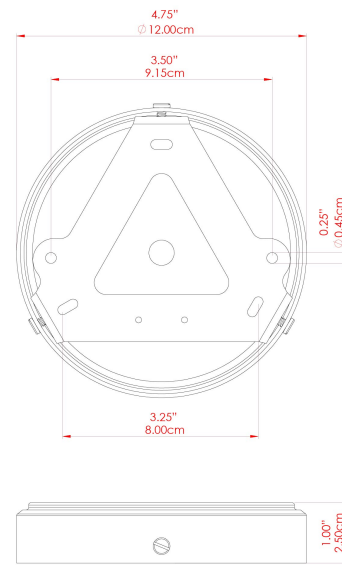

FIXING BRACKET: MLROSE39 | Polished Brass

Product Notes:
1) Bulbs not included. 2) Dimensions do not include bulbs. 3) All products are individually made-to-order and therefore may differ slightly within manufacturing tolerances. 4) Cable / chain can be shortened during installation. Longer cable / chain lengths available on request. 5) Additional colour finishes may be available on request. 6) Refer to our website for a full list of terms and conditions.