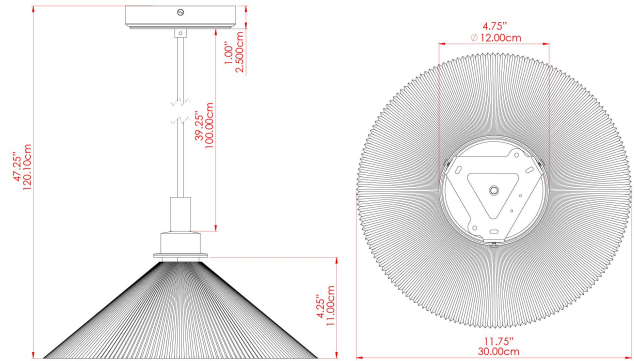

MATERIAL	Brass | Glass
HEIGHT	23cm
WIDTH | DIAMETER	30cm
LENGTH | PROJECTION	n/a
WEIGHT	2 kg
LAMPHOLDER	E27
MAX WATTAGE	6.5W
VOLTAGE	220/240v
IP RATING	IP65
CLASS PROTECTION	Class II
SHADE	GL028 | GLWP01
FLEX | BAR | CHAIN LENGTH	100cm
CABLE TYPE	MLOCA002 | Black Fabric Braided Outdoor Rubber Cable | 2 Core Round

Product Notes:
1) Bulbs not included. 2) Dimensions do not include bulbs. 3) All products are individually made-to-order and therefore may differ slightly within manufacturing tolerances. 4) Cable / chain can be shortened during installation. Longer cable / chain lengths available on request. 5) Additional colour finishes may be available on request. 6) Refer to our website for a full list of terms and conditions.