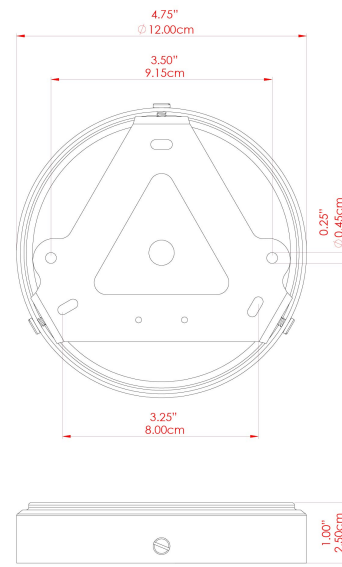

MATERIAL	Brass | Glass
HEIGHT	23cm
WIDTH | DIAMETER	30cm
LENGTH | PROJECTION	n/a
WEIGHT	2 kg
LAMPHOLDER	E27
MAX WATTAGE	6.5W
VOLTAGE	220/240v
IP RATING	IP65
CLASS PROTECTION	Class II
SHADE	GL028 | GLWP02
FLEX | BAR | CHAIN LENGTH	100cm
CABLE TYPE	MLOCA002 | Black Fabric Braided Outdoor Rubber Cable | 2 Core Round

FIXING BRACKET: MLROSE39 | White