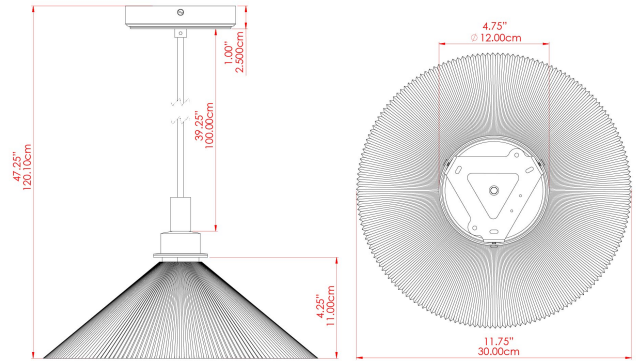

MATERIAL	Brass | Glass
HEIGHT	23cm
WIDTH | DIAMETER	30cm
LENGTH | PROJECTION	n/a
WEIGHT	2 kg
LAMPHOLDER	E27
MAX WATTAGE	6.5W
VOLTAGE	220/240v
IP RATING	IP65
CLASS PROTECTION	Class II
SHADE	GL028 | GLWP02
FLEX | BAR | CHAIN LENGTH	100cm
CABLE TYPE	MLOCA002 | Black Fabric Braided Outdoor Rubber Cable | 2 Core Round

Product Notes:
1) Bulbs not included. 2) Dimensions do not include bulbs. 3) All products are individually made-to-order and therefore may differ slightly within manufacturing tolerances. 4) Cable / chain can be shortened during installation. Longer cable / chain lengths available on request. 5) Additional colour finishes may be available on request. 6) Refer to our website for a full list of terms and conditions.