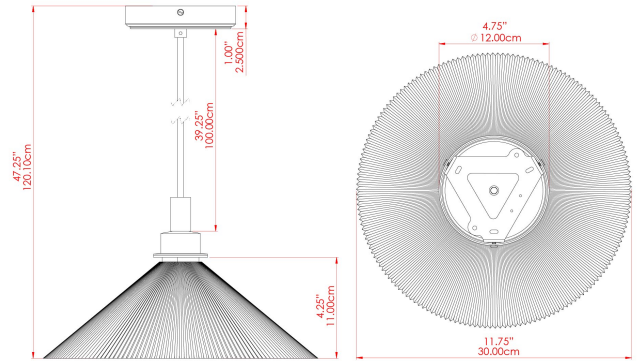

MATERIAL	Brass | Glass
HEIGHT	23cm
WIDTH | DIAMETER	30cm
LENGTH | PROJECTION	n/a
WEIGHT	2 kg
LAMPHOLDER	E27
MAX WATTAGE	6.5W
VOLTAGE	220/240v
IP RATING	IP65
CLASS PROTECTION	Class II
SHADE	GL028 | GLWP02
FLEX | BAR | CHAIN LENGTH	100cm
CABLE TYPE	MLOCA002 | Black Fabric Braided Outdoor Rubber Cable | 2 Core Round

Product Notes:
1) Bulbs not included. 2) Dimensions do not include bulbs. 3) All products are individually made-to-order and therefore may differ slightly within manufacturing tolerances. 4) Cable / chain can be shortened during installation. Longer cable / chain lengths available on request. 5) Additional colour finishes may be available on request. 6) Refer to our website for a full list of terms and conditions.