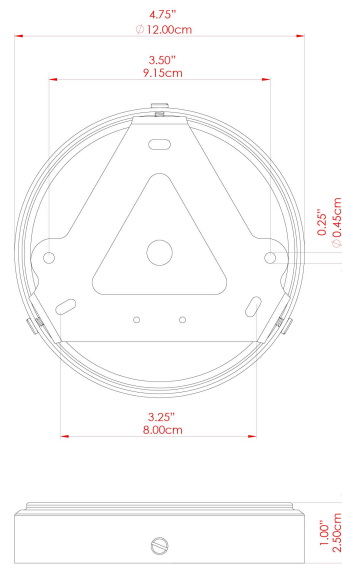

FIXING BRACKET: MLROSE39 | Polished Chrome

Product Notes:
1) Bulbs not included. 2) Dimensions do not include bulbs. 3) All products are individually made-to-order and therefore may differ slightly within manufacturing tolerances. 4) Cable / chain can be shortened during installation. Longer cable / chain lengths available on request. 5) Additional colour finishes may be available on request. 6) Refer to our website for a full list of terms and conditions.