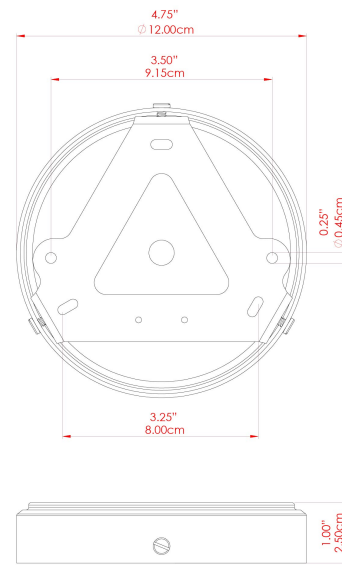

FIXING BRACKET: MLROSE39 | Natural Brass

Product Notes:
1) Bulbs not included. 2) Dimensions do not include bulbs. 3) All products are individually made-to-order and therefore may differ slightly within manufacturing tolerances. 4) Cable / chain can be shortened during installation. Longer cable / chain lengths available on request. 5) Additional colour finishes may be available on request. 6) Refer to our website for a full list of terms and conditions.