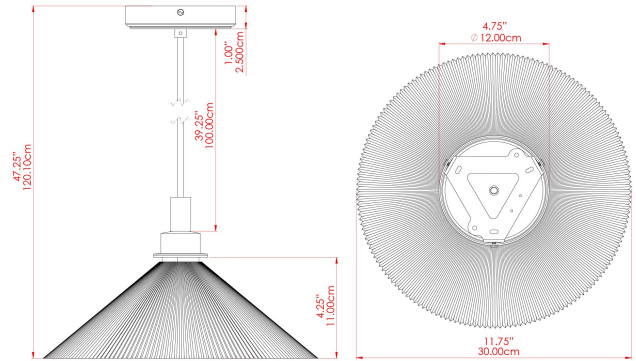

MATERIAL	Brass | Glass
HEIGHT	23cm
WIDTH | DIAMETER	30cm
LENGTH | PROJECTION	n/a
WEIGHT	2 kg
LAMPHOLDER	E27
MAX WATTAGE	6.5W
VOLTAGE	220/240v
IP RATING	IP65
CLASS PROTECTION	Class II
SHADE	GL028 | GLWP02
FLEX | BAR | CHAIN LENGTH	100cm
CABLE TYPE	MLOCA001 | Brown Fabric Braided Outdoor Rubber Cable | 2 Core Round

Product Notes:
1) Bulbs not included. 2) Dimensions do not include bulbs. 3) All products are individually made-to-order and therefore may differ slightly within manufacturing tolerances. 4) Cable / chain can be shortened during installation. Longer cable / chain lengths available on request. 5) Additional colour finishes may be available on request. 6) Refer to our website for a full list of terms and conditions.