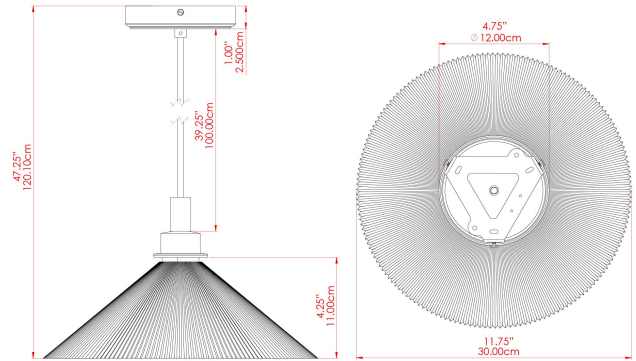

MATERIAL	Brass   Glass
HEIGHT	23cm
WIDTH   DIAMETER	30cm
LENGTH   PROJECTION	n/a
WEIGHT	2 kg
LAMPHOLDER	E27
MAX WATTAGE	6.5W
VOLTAGE	220/240v
IP RATING	IP65
CLASS PROTECTION	Class II
SHADE	GL028   GLWP01
FLEX   BAR   CHAIN LENGTH	100cm
CABLE TYPE	MLOCA001   Brown Fabric Braided Outdoor Rubber Cable   2 Core Round

MATERIAL	Brass   Glass
HEIGHT	23cm
WIDTH   DIAMETER	30cm
LENGTH   PROJECTION	n/a
WEIGHT	2 kg
LAMPHOLDER	E27
MAX WATTAGE	6.5W
VOLTAGE	220/240v
IP RATING	IP65
CLASS PROTECTION	Class II
SHADE	GL028   GLWP02
FLEX   BAR   CHAIN LENGTH	100cm
CABLE TYPE	MLOCA002   Black Fabric Braided Outdoor Rubber Cable   2 Core Round

MATERIAL	Brass   Glass
HEIGHT	23cm
WIDTH   DIAMETER	30cm
LENGTH   PROJECTION	n/a
WEIGHT	2 kg
LAMPHOLDER	E27
MAX WATTAGE	6.5W
VOLTAGE	220/240v
IP RATING	IP65
CLASS PROTECTION	Class II
SHADE	GL028   GLWP01
FLEX   BAR   CHAIN LENGTH	100cm
CABLE TYPE	MLOCA002   Black Fabric Braided Outdoor Rubber Cable   2 Core Round