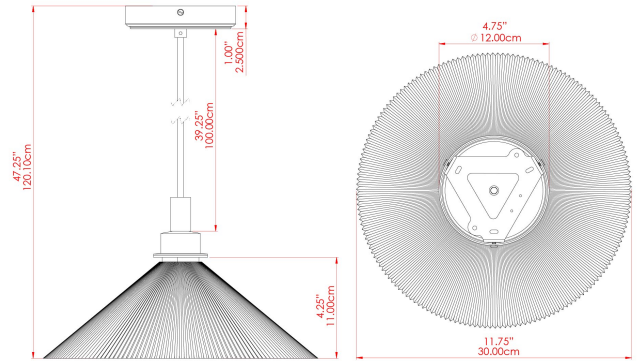

MATERIAL	Brass | Glass
HEIGHT	23cm
WIDTH | DIAMETER	30cm
LENGTH | PROJECTION	n/a
WEIGHT	2 kg
LAMPHOLDER	E27
MAX WATTAGE	6.5W
VOLTAGE	220/240v
IP RATING	IP65
CLASS PROTECTION	Class II
SHADE	GL028 | GLWP01
FLEX | BAR | CHAIN LENGTH	100cm
CABLE TYPE	MLOCA002 | Black Fabric Braided Outdoor Rubber Cable | 2 Core Round

Product Notes:
1) Bulbs not included. 2) Dimensions do not include bulbs. 3) All products are individually made-to-order and therefore may differ slightly within manufacturing tolerances. 4) Cable / chain can be shortened during installation. Longer cable / chain lengths available on request. 5) Additional colour finishes may be available on request. 6) Refer to our website for a full list of terms and conditions.