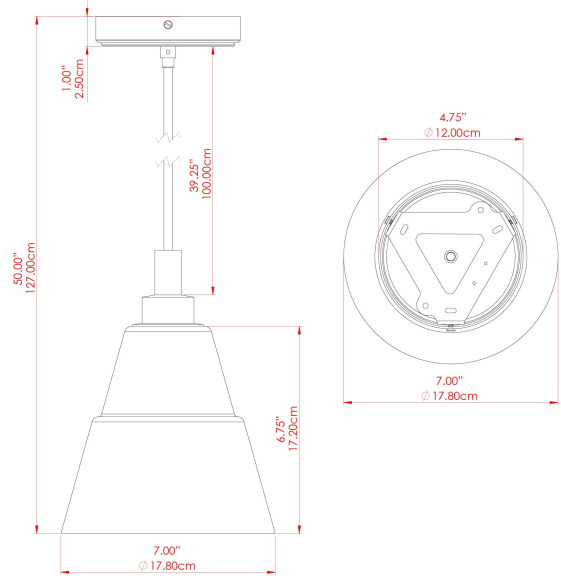

MATERIAL	Brass Glass
HEIGHT	23cm
WIDTH DIAMETER	18cm
LENGTH PROJECTION	n/a
WEIGHT	1.3 kg
LAMPHOLDER	E27
MAX WATTAGE	6.5W
VOLTAGE	220/240v
IP RATING	IP65
CLASS PROTECTION	Class II
SHADE	GL146 GLWP01
FLEX BAR CHAIN LENGTH	100cm
CABLE TYPE	MLOCA001 Brown Fabric Braided Outdoor Rubber Cable 2 Core Round

FIXING BRACKET: MLROSE39 | Polished Chrome

MATERIAL	Brass Glass
HEIGHT	23cm
WIDTH DIAMETER	18cm
LENGTH PROJECTION	n/a
WEIGHT	1.3 kg
LAMPHOLDER	E27
MAX WATTAGE	6.5W
VOLTAGE	220/240v
IP RATING	IP65
CLASS PROTECTION	Class II
SHADE	GL146 GLWP01
FLEX BAR CHAIN LENGTH	100cm
CABLE TYPE	MLOCA002 Black Fabric Braided Outdoor Rubber Cable 2 Core Round

FIXING BRACKET: MLROSE39 | Satin Brass

MATERIAL	Brass Glass
HEIGHT	23cm
WIDTH DIAMETER	18cm
LENGTH PROJECTION	n/a
WEIGHT	1.3 kg
LAMPHOLDER	E27
MAX WATTAGE	6.5W
VOLTAGE	220/240v
IP RATING	IP65
CLASS PROTECTION	Class II
SHADE	GL146 GLWP02
FLEX BAR CHAIN LENGTH	100cm
CABLE TYPE	MLOCA002 Black Fabric Braided Outdoor Rubber Cable 2 Core Round

FIXING BRACKET: MLROSE39 | Satin Brass

MATERIAL	Brass Glass
HEIGHT	23cm
WIDTH DIAMETER	18cm
LENGTH PROJECTION	n/a
WEIGHT	1.3 kg
LAMPHOLDER	E27
MAX WATTAGE	6.5W
VOLTAGE	220/240v
IP RATING	IP65
CLASS PROTECTION	Class II
SHADE	GL146 GLWP01
FLEX BAR CHAIN LENGTH	100cm
CABLE TYPE	MLOCA002 Black Fabric Braided Outdoor Rubber Cable 2 Core Round