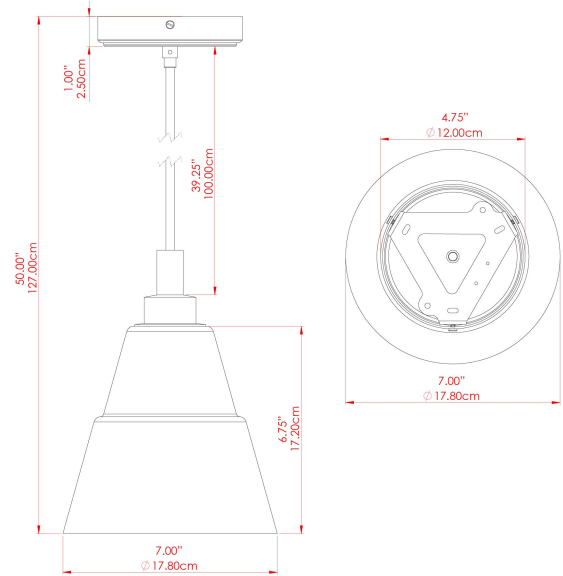

MATERIAL	Brass Glass
HEIGHT	23cm
WIDTH DIAMETER	18cm
LENGTH PROJECTION	n/a
WEIGHT	1.3 kg
LAMPHOLDER	E27
MAX WATTAGE	6.5W
VOLTAGE	220/240v
IP RATING	IP65
CLASS PROTECTION	Class II
SHADE	GL146 GLWP01
FLEX BAR CHAIN LENGTH	100cm
CABLE TYPE	MLOCA001 Brown Fabric Braided Outdoor Rubber Cable 2 Core Round

MATERIAL	Brass Glass
HEIGHT	23cm
WIDTH DIAMETER	18cm
LENGTH PROJECTION	n/a
WEIGHT	1.3 kg
LAMPHOLDER	E27
MAX WATTAGE	6.5W
VOLTAGE	220/240v
IP RATING	IP65
CLASS PROTECTION	Class II
SHADE	GL146 GLWP02
FLEX BAR CHAIN LENGTH	100cm
CABLE TYPE	MLOCA001 Brown Fabric Braided Outdoor Rubber Cable 2 Core Round

FIXING BRACKET: MLROSE39 | Antique Brass

MATERIAL	Brass Glass
HEIGHT	23cm
WIDTH DIAMETER	18cm
LENGTH PROJECTION	n/a
WEIGHT	1.3 kg
LAMPHOLDER	E27
MAX WATTAGE	6.5W
VOLTAGE	220/240v
IP RATING	IP65
CLASS PROTECTION	Class II
SHADE	GL146 GLWP01
FLEX BAR CHAIN LENGTH	100cm
CABLE TYPE	MLOCA002 Black Fabric Braided Outdoor Rubber Cable 2 Core Round

MATERIAL	Brass Glass
HEIGHT	23cm
WIDTH DIAMETER	18cm
LENGTH PROJECTION	n/a
WEIGHT	1.3 kg
LAMPHOLDER	E27
MAX WATTAGE	6.5W
VOLTAGE	220/240v
IP RATING	IP65
CLASS PROTECTION	Class II
SHADE	GL146 GLWP02
FLEX BAR CHAIN LENGTH	100cm
CABLE TYPE	MLOCA002 Black Fabric Braided Outdoor Rubber Cable 2 Core Round