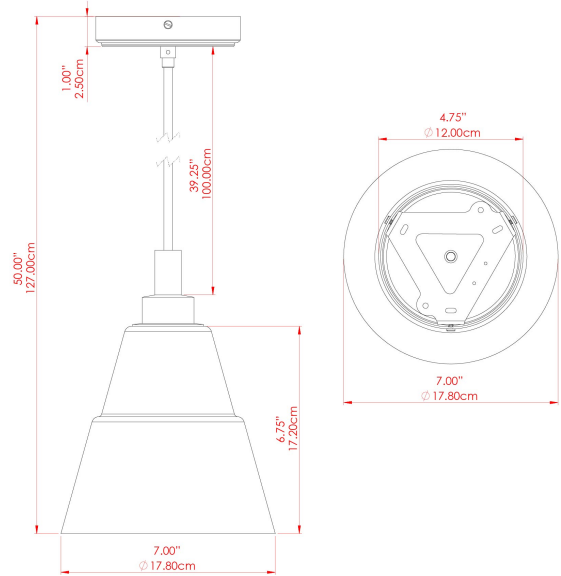

MATERIAL	Brass Glass
HEIGHT	23cm
WIDTH DIAMETER	18cm
LENGTH PROJECTION	n/a
WEIGHT	1.3 kg
LAMPHOLDER	E27
MAX WATTAGE	6.5W
VOLTAGE	220/240v
IP RATING	IP65
CLASS PROTECTION	Class II
SHADE	GL146 GLWP01
FLEX BAR CHAIN LENGTH	100cm
CABLE TYPE	MLOCA001 Brown Fabric Braided Outdoor Rubber Cable 2 Core Round

MATERIAL	Brass Glass
HEIGHT	23cm
WIDTH DIAMETER	18cm
LENGTH PROJECTION	n/a
WEIGHT	1.3 kg
LAMPHOLDER	E27
MAX WATTAGE	6.5W
VOLTAGE	220/240v
IP RATING	IP65
CLASS PROTECTION	Class II
SHADE	GL146 GLWP02
FLEX BAR CHAIN LENGTH	100cm
CABLE TYPE	MLOCA001 Brown Fabric Braided Outdoor Rubber Cable 2 Core Round

MATERIAL	Brass Glass
HEIGHT	23cm
WIDTH DIAMETER	18cm
LENGTH PROJECTION	n/a
WEIGHT	1.3 kg
LAMPHOLDER	E27
MAX WATTAGE	6.5W
VOLTAGE	220/240v
IP RATING	IP65
CLASS PROTECTION	Class II
SHADE	GL146 GLWP02
FLEX BAR CHAIN LENGTH	100cm
CABLE TYPE	MLOCA002 Black Fabric Braided Outdoor Rubber Cable 2 Core Round

FIXING BRACKET: MLROSE39 | Antique Silver

MATERIAL	Brass Glass
HEIGHT	23cm
WIDTH DIAMETER	18cm
LENGTH PROJECTION	n/a
WEIGHT	1.3 kg
LAMPHOLDER	E27
MAX WATTAGE	6.5W
VOLTAGE	220/240v
IP RATING	IP65
CLASS PROTECTION	Class II
SHADE	GL146 GLWP01
FLEX BAR CHAIN LENGTH	100cm
CABLE TYPE	MLOCA002 Black Fabric Braided Outdoor Rubber Cable 2 Core Round