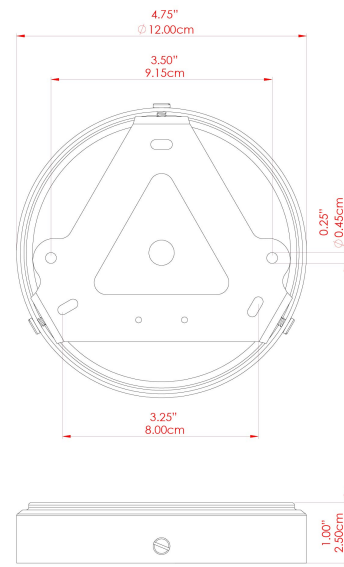

MATERIAL	Brass | Glass
HEIGHT	23cm
WIDTH | DIAMETER	18cm
LENGTH | PROJECTION	n/a
WEIGHT	1.3 kg
LAMPHOLDER	E27
MAX WATTAGE	6.5W
VOLTAGE	220/240v
IP RATING	IP65
CLASS PROTECTION	Class II
SHADE	GL146 | GLWP02
FLEX | BAR | CHAIN LENGTH	100cm
CABLE TYPE	MLOCA002 | Black Fabric Braided Outdoor Rubber Cable | 2 Core Round

FIXING BRACKET: MLROSE39 | Antique Silver