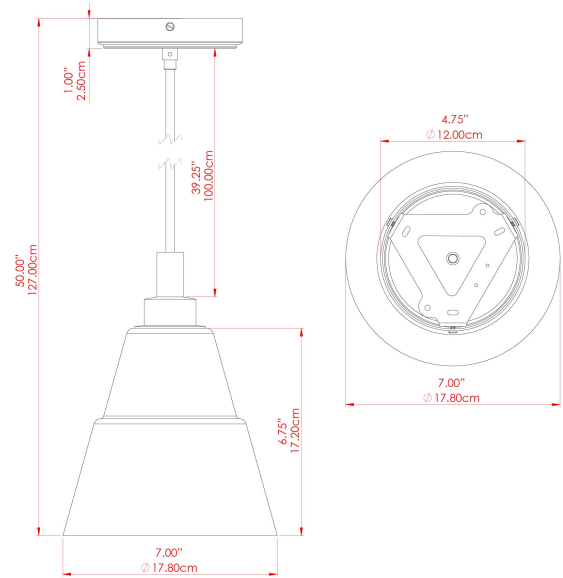

MATERIAL	Brass | Glass
HEIGHT	23cm
WIDTH | DIAMETER	18cm
LENGTH | PROJECTION	n/a
WEIGHT	1.3 kg
LAMPHOLDER	E27
MAX WATTAGE	6.5W
VOLTAGE	220/240v
IP RATING	IP65
CLASS PROTECTION	Class II
SHADE	GL146 | GLWP01
FLEX | BAR | CHAIN LENGTH	100cm
CABLE TYPE	MLOCA002 | Black Fabric Braided Outdoor Rubber Cable | 2 Core Round

FIXING BRACKET: MLROSE39 | Satin Brass