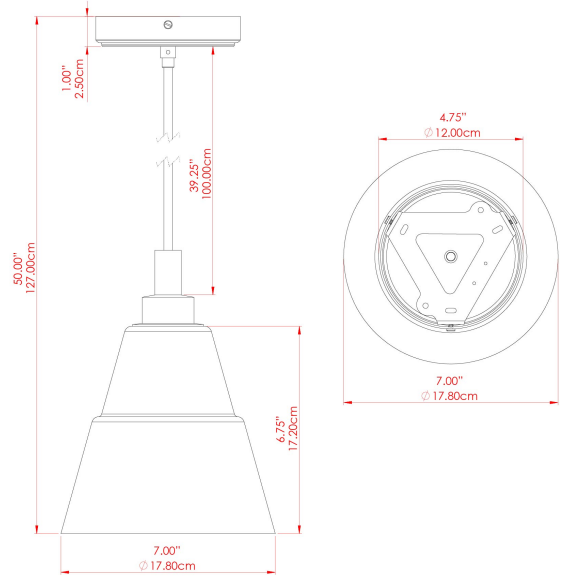

MATERIAL	Brass | Glass
HEIGHT	23cm
WIDTH | DIAMETER	18cm
LENGTH | PROJECTION	n/a
WEIGHT	1.3 kg
LAMPHOLDER	E27
MAX WATTAGE	6.5W
VOLTAGE	220/240v
IP RATING	IP65
CLASS PROTECTION	Class II
SHADE	GL146 | GLWP01
FLEX | BAR | CHAIN LENGTH	100cm
CABLE TYPE	MLOCA002 | Black Fabric Braided Outdoor Rubber Cable | 2 Core Round

FIXING BRACKET: MLROSE39 | Natural Brass