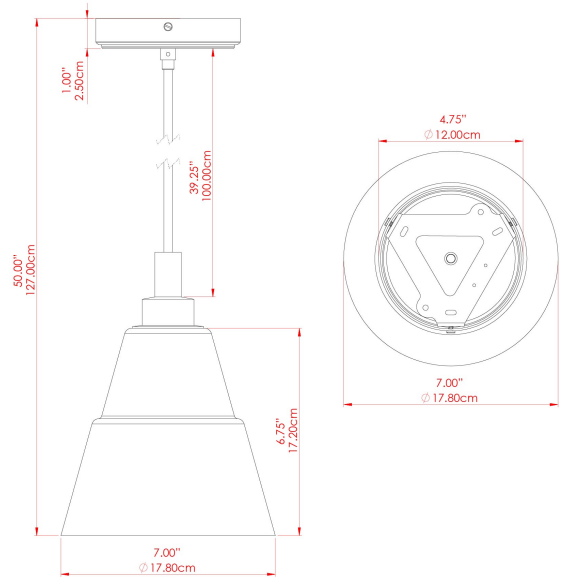

MATERIAL	Brass Glass
HEIGHT	23cm
WIDTH DIAMETER	18cm
LENGTH PROJECTION	n/a
WEIGHT	1.3 kg
LAMPHOLDER	E27
MAX WATTAGE	6.5W
VOLTAGE	220/240v
IP RATING	IP65
CLASS PROTECTION	Class II
SHADE	GL146 GLWP01
FLEX BAR CHAIN LENGTH	100cm
CABLE TYPE	MLOCA001 Brown Fabric Braided Outdoor Rubber Cable 2 Core Round

MATERIAL	Brass Glass
HEIGHT	23cm
WIDTH DIAMETER	18cm
LENGTH PROJECTION	n/a
WEIGHT	1.3 kg
LAMPHOLDER	E27
MAX WATTAGE	6.5W
VOLTAGE	220/240v
IP RATING	IP65
CLASS PROTECTION	Class II
SHADE	GL146 GLWP02
FLEX BAR CHAIN LENGTH	100cm
CABLE TYPE	MLOCA001 Brown Fabric Braided Outdoor Rubber Cable 2 Core Round

FIXING BRACKET: MLROSE39 | Matt Black

MATERIAL	Brass Glass
HEIGHT	23cm
WIDTH DIAMETER	18cm
LENGTH PROJECTION	n/a
WEIGHT	1.3 kg
LAMPHOLDER	E27
MAX WATTAGE	6.5W
VOLTAGE	220/240v
IP RATING	IP65
CLASS PROTECTION	Class II
SHADE	GL146 GLWP01
FLEX BAR CHAIN LENGTH	100cm
CABLE TYPE	MLOCA002 Black Fabric Braided Outdoor Rubber Cable 2 Core Round

FIXING BRACKET: MLROSE39 | Natural Brass

MATERIAL	Brass Glass
HEIGHT	23cm
WIDTH DIAMETER	18cm
LENGTH PROJECTION	n/a
WEIGHT	1.3 kg
LAMPHOLDER	E27
MAX WATTAGE	6.5W
VOLTAGE	220/240v
IP RATING	IP65
CLASS PROTECTION	Class II
SHADE	GL146 GLWP02
FLEX BAR CHAIN LENGTH	100cm
CABLE TYPE	MLOCA002 Black Fabric Braided Outdoor Rubber Cable 2 Core Round