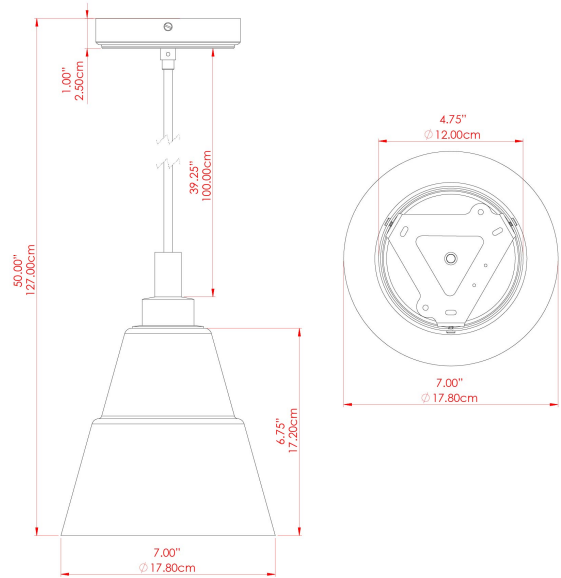

MATERIAL	Brass | Glass
HEIGHT	23cm
WIDTH | DIAMETER	18cm
LENGTH | PROJECTION	n/a
WEIGHT	1.3 kg
LAMPHOLDER	E27
MAX WATTAGE	6.5W
VOLTAGE	220/240v
IP RATING	IP65
CLASS PROTECTION	Class II
SHADE	GL146 | GLWP01
FLEX | BAR | CHAIN LENGTH	100cm
CABLE TYPE	MLOCA002 | Black Fabric Braided Outdoor Rubber Cable | 2 Core Round

FIXING BRACKET: MLROSE39 | Polished Brass