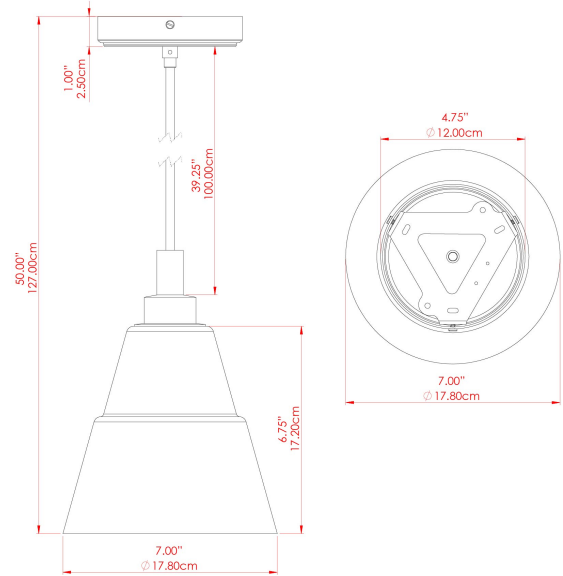

MATERIAL	Brass | Glass
HEIGHT	23cm
WIDTH | DIAMETER	18cm
LENGTH | PROJECTION	n/a
WEIGHT	1.3 kg
LAMPHOLDER	E27
MAX WATTAGE	6.5W
VOLTAGE	220/240v
IP RATING	IP65
CLASS PROTECTION	Class II
SHADE	GL146 | GLWP01
FLEX | BAR | CHAIN LENGTH	100cm
CABLE TYPE	MLOCA002 | Black Fabric Braided Outdoor Rubber Cable | 2 Core Round

FIXING BRACKET: MLROSE39 | Polished Chrome