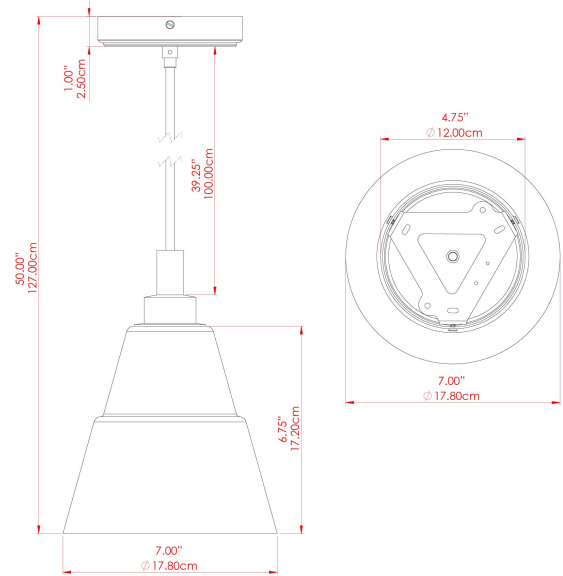

MATERIAL	Brass | Glass
HEIGHT	23cm
WIDTH | DIAMETER	18cm
LENGTH | PROJECTION	n/a
WEIGHT	1.3 kg
LAMPHOLDER	E27
MAX WATTAGE	6.5W
VOLTAGE	220/240v
IP RATING	IP65
CLASS PROTECTION	Class II
SHADE	GL146 | GLWP02
FLEX | BAR | CHAIN LENGTH	100cm
CABLE TYPE	MLOCA002 | Black Fabric Braided Outdoor Rubber Cable | 2 Core Round

FIXING BRACKET: MLROSE39 | Matt Black