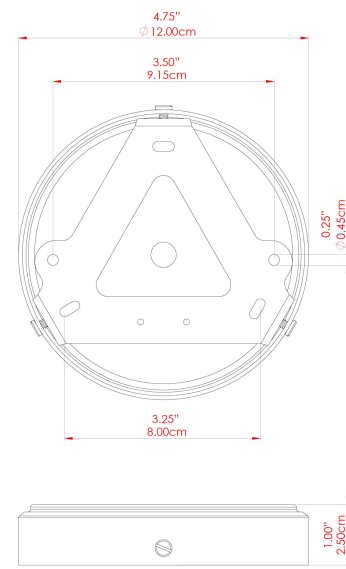

MATERIAL	Brass Glass
HEIGHT	23cm
WIDTH DIAMETER	18cm
LENGTH PROJECTION	n/a
WEIGHT	1.3 kg
LAMPHOLDER	E27
MAX WATTAGE	6.5W
VOLTAGE	220/240v
IP RATING	IP65
CLASS PROTECTION	Class II
SHADE	GL146 GLWP01
FLEX BAR CHAIN LENGTH	100cm
CABLE TYPE	MLOCA001 Brown Fabric Braided Outdoor Rubber Cable 2 Core Round

MATERIAL	Brass Glass
HEIGHT	23cm
WIDTH DIAMETER	18cm
LENGTH PROJECTION	n/a
WEIGHT	1.3 kg
LAMPHOLDER	E27
MAX WATTAGE	6.5W
VOLTAGE	220/240v
IP RATING	IP65
CLASS PROTECTION	Class II
SHADE	GL146 GLWP02
FLEX BAR CHAIN LENGTH	100cm
CABLE TYPE	MLOCA001 Brown Fabric Braided Outdoor Rubber Cable 2 Core Round

FIXING BRACKET: MLROSE39 | Antique Brass

MATERIAL	Brass Glass
HEIGHT	23cm
WIDTH DIAMETER	18cm
LENGTH PROJECTION	n/a
WEIGHT	1.3 kg
LAMPHOLDER	E27
MAX WATTAGE	6.5W
VOLTAGE	220/240v
IP RATING	IP65
CLASS PROTECTION	Class II
SHADE	GL146 GLWP01
FLEX BAR CHAIN LENGTH	100cm
CABLE TYPE	MLOCA002 Black Fabric Braided Outdoor Rubber Cable 2 Core Round

MATERIAL	Brass Glass
HEIGHT	23cm
WIDTH DIAMETER	18cm
LENGTH PROJECTION	n/a
WEIGHT	1.3 kg
LAMPHOLDER	E27
MAX WATTAGE	6.5W
VOLTAGE	220/240v
IP RATING	IP65
CLASS PROTECTION	Class II
SHADE	GL146 GLWP02
FLEX BAR CHAIN LENGTH	100cm
CABLE TYPE	MLOCA002 Black Fabric Braided Outdoor Rubber Cable 2 Core Round