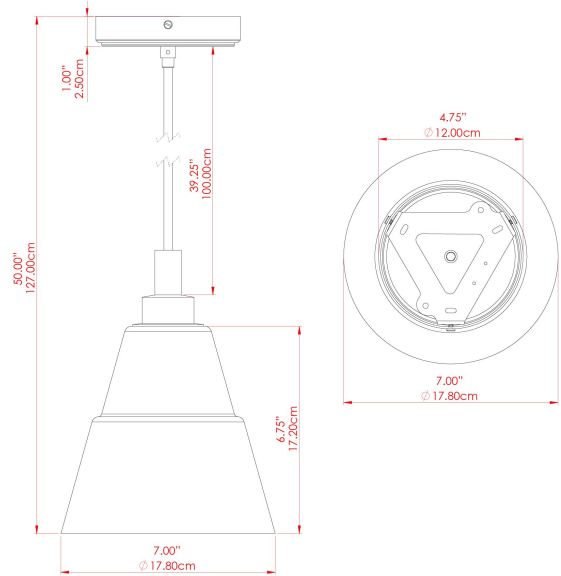

MATERIAL	Brass Glass
HEIGHT	23cm
WIDTH DIAMETER	18cm
LENGTH PROJECTION	n/a
WEIGHT	1.3 kg
LAMPHOLDER	E27
MAX WATTAGE	6.5W
VOLTAGE	220/240v
IP RATING	IP65
CLASS PROTECTION	Class II
SHADE	GL146 GLWP01
FLEX BAR CHAIN LENGTH	100cm
CABLE TYPE	MLOCA001 Brown Fabric Braided Outdoor Rubber Cable 2 Core Round

MATERIAL	Brass Glass
HEIGHT	23cm
WIDTH DIAMETER	18cm
LENGTH PROJECTION	n/a
WEIGHT	1.3 kg
LAMPHOLDER	E27
MAX WATTAGE	6.5W
VOLTAGE	220/240v
IP RATING	IP65
CLASS PROTECTION	Class II
SHADE	GL146 GLWP02
FLEX BAR CHAIN LENGTH	100cm
CABLE TYPE	MLOCA001 Brown Fabric Braided Outdoor Rubber Cable 2 Core Round

FIXING BRACKET: MLROSE39 | Polished Brass

MATERIAL	Brass Glass
HEIGHT	23cm
WIDTH DIAMETER	18cm
LENGTH PROJECTION	n/a
WEIGHT	1.3 kg
LAMPHOLDER	E27
MAX WATTAGE	6.5W
VOLTAGE	220/240v
IP RATING	IP65
CLASS PROTECTION	Class II
SHADE	GL146 GLWP01
FLEX BAR CHAIN LENGTH	100cm
CABLE TYPE	MLOCA002 Black Fabric Braided Outdoor Rubber Cable 2 Core Round

FIXING BRACKET: MLROSE39 | Polished Chrome

MATERIAL	Brass Glass
HEIGHT	23cm
WIDTH DIAMETER	18cm
LENGTH PROJECTION	n/a
WEIGHT	1.3 kg
LAMPHOLDER	E27
MAX WATTAGE	6.5W
VOLTAGE	220/240v
IP RATING	IP65
CLASS PROTECTION	Class II
SHADE	GL146 GLWP02
FLEX BAR CHAIN LENGTH	100cm
CABLE TYPE	MLOCA002 Black Fabric Braided Outdoor Rubber Cable 2 Core Round