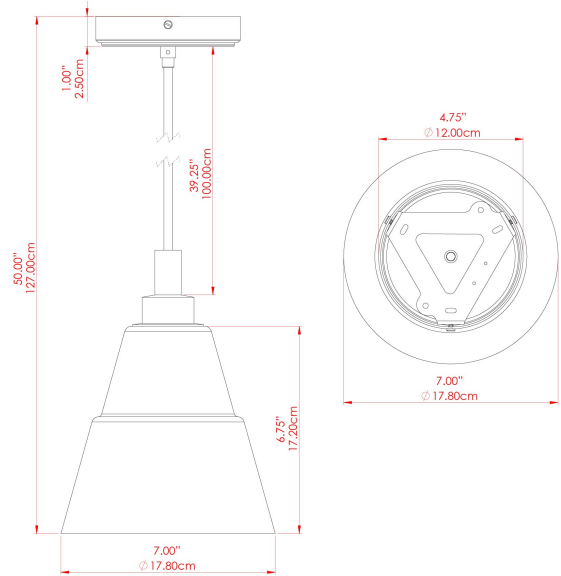

MATERIAL	Brass Glass
HEIGHT	23cm
WIDTH DIAMETER	18cm
LENGTH PROJECTION	n/a
WEIGHT	1.3 kg
LAMPHOLDER	E27
MAX WATTAGE	6.5W
VOLTAGE	220/240v
IP RATING	IP65
CLASS PROTECTION	Class II
SHADE	GL146 GLWP01
FLEX BAR CHAIN LENGTH	100cm
CABLE TYPE	MLOCA001 Brown Fabric Braided Outdoor Rubber Cable 2 Core Round

FIXING BRACKET: MLROSE39 | Polished Chrome

MATERIAL	Brass Glass
HEIGHT	23cm
WIDTH DIAMETER	18cm
LENGTH PROJECTION	n/a
WEIGHT	1.3 kg
LAMPHOLDER	E27
MAX WATTAGE	6.5W
VOLTAGE	220/240v
IP RATING	IP65
CLASS PROTECTION	Class II
SHADE	GL146 GLWP01
FLEX BAR CHAIN LENGTH	100cm
CABLE TYPE	MLOCA002 Black Fabric Braided Outdoor Rubber Cable 2 Core Round

FIXING BRACKET: MLROSE39 | Satin Brass

MATERIAL	Brass Glass
HEIGHT	23cm
WIDTH DIAMETER	18cm
LENGTH PROJECTION	n/a
WEIGHT	1.3 kg
LAMPHOLDER	E27
MAX WATTAGE	6.5W
VOLTAGE	220/240v
IP RATING	IP65
CLASS PROTECTION	Class II
SHADE	GL146 GLWP01
FLEX BAR CHAIN LENGTH	100cm
CABLE TYPE	MLOCA002 Black Fabric Braided Outdoor Rubber Cable 2 Core Round

MATERIAL	Brass Glass
HEIGHT	23cm
WIDTH DIAMETER	18cm
LENGTH PROJECTION	n/a
WEIGHT	1.3 kg
LAMPHOLDER	E27
MAX WATTAGE	6.5W
VOLTAGE	220/240v
IP RATING	IP65
CLASS PROTECTION	Class II
SHADE	GL146 GLWP02
FLEX BAR CHAIN LENGTH	100cm
CABLE TYPE	MLOCA002 Black Fabric Braided Outdoor Rubber Cable 2 Core Round