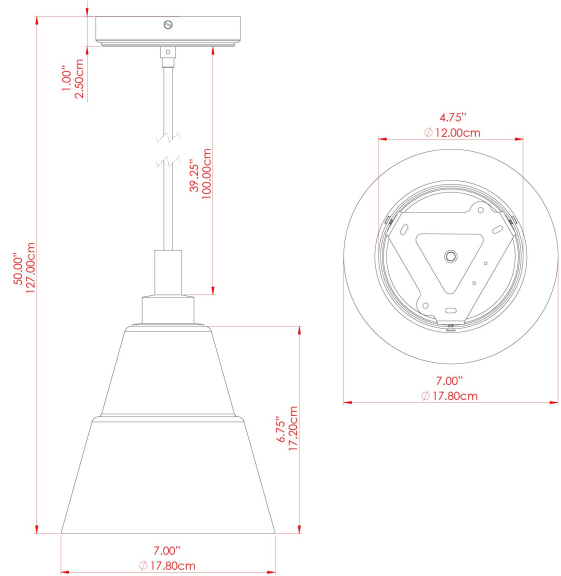

MATERIAL	Brass Glass
HEIGHT	23cm
WIDTH DIAMETER	18cm
LENGTH PROJECTION	n/a
WEIGHT	1.3 kg
LAMPHOLDER	E27
MAX WATTAGE	6.5W
VOLTAGE	220/240v
IP RATING	IP65
CLASS PROTECTION	Class II
SHADE	GL146 GLWP01
FLEX BAR CHAIN LENGTH	100cm
CABLE TYPE	MLOCA001 Brown Fabric Braided Outdoor Rubber Cable 2 Core Round

MATERIAL	Brass Glass
HEIGHT	23cm
WIDTH DIAMETER	18cm
LENGTH PROJECTION	n/a
WEIGHT	1.3 kg
LAMPHOLDER	E27
MAX WATTAGE	6.5W
VOLTAGE	220/240v
IP RATING	IP65
CLASS PROTECTION	Class II
SHADE	GL146 GLWP02
FLEX BAR CHAIN LENGTH	100cm
CABLE TYPE	MLOCA001 Brown Fabric Braided Outdoor Rubber Cable 2 Core Round

FIXING BRACKET: MLROSE39 | Antique Brass

MATERIAL	Brass Glass
HEIGHT	23cm
WIDTH DIAMETER	18cm
LENGTH PROJECTION	n/a
WEIGHT	1.3 kg
LAMPHOLDER	E27
MAX WATTAGE	6.5W
VOLTAGE	220/240v
IP RATING	IP65
CLASS PROTECTION	Class II
SHADE	GL146 GLWP01
FLEX BAR CHAIN LENGTH	100cm
CABLE TYPE	MLOCA002 Black Fabric Braided Outdoor Rubber Cable 2 Core Round

MATERIAL	Brass Glass
HEIGHT	23cm
WIDTH DIAMETER	18cm
LENGTH PROJECTION	n/a
WEIGHT	1.3 kg
LAMPHOLDER	E27
MAX WATTAGE	6.5W
VOLTAGE	220/240v
IP RATING	IP65
CLASS PROTECTION	Class II
SHADE	GL146 GLWP02
FLEX BAR CHAIN LENGTH	100cm
CABLE TYPE	MLOCA002 Black Fabric Braided Outdoor Rubber Cable 2 Core Round