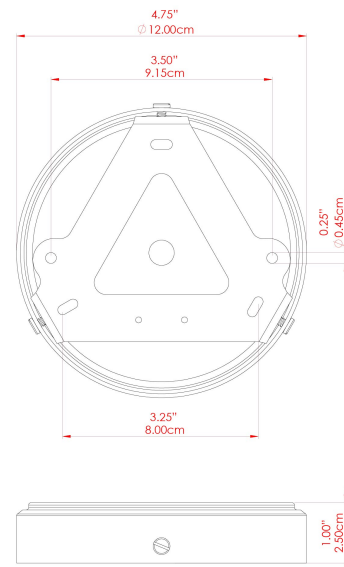

FIXING BRACKET: MLROSE39 | White

WWW.MULLANLIGHTING.COM

Product Notes:

1) Bulbs not included. 2) Dimensions do not include bulbs. 3) All products are individually made-to-order and therefore may differ slightly within manufacturing tolerances. 4) Cable / chain can be shortened during installation. Longer cable / chain lengths available on request. 5) Additional colour finishes may be available on request. 6) Refer to our website for a full list of terms and conditions.