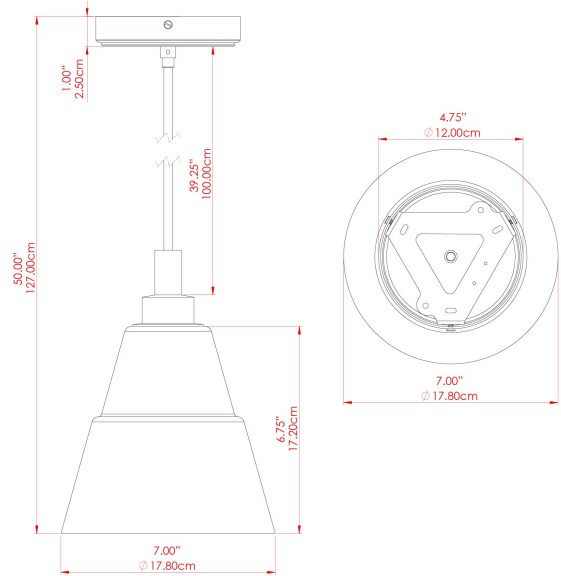

MATERIAL	Brass Glass
HEIGHT	23cm
WIDTH DIAMETER	18cm
LENGTH PROJECTION	n/a
WEIGHT	1.3 kg
LAMPHOLDER	E27
MAX WATTAGE	6.5W
VOLTAGE	220/240v
IP RATING	IP65
CLASS PROTECTION	Class II
SHADE	GL146 GLWP01
FLEX BAR CHAIN LENGTH	100cm
CABLE TYPE	MLOCA001 Brown Fabric Braided Outdoor Rubber Cable 2 Core Round

FIXING BRACKET: MLROSE39 | Polished Chrome

MATERIAL	Brass Glass
HEIGHT	23cm
WIDTH DIAMETER	18cm
LENGTH PROJECTION	n/a
WEIGHT	1.3 kg
LAMPHOLDER	E27
MAX WATTAGE	6.5W
VOLTAGE	220/240v
IP RATING	IP65
CLASS PROTECTION	Class II
SHADE	GL146 GLWP02
FLEX BAR CHAIN LENGTH	100cm
CABLE TYPE	MLOCA002 Black Fabric Braided Outdoor Rubber Cable 2 Core Round

FIXING BRACKET: MLROSE39 | Polished Chrome

MATERIAL	Brass Glass
HEIGHT	23cm
WIDTH DIAMETER	18cm
LENGTH PROJECTION	n/a
WEIGHT	1.3 kg
LAMPHOLDER	E27
MAX WATTAGE	6.5W
VOLTAGE	220/240v
IP RATING	IP65
CLASS PROTECTION	Class II
SHADE	GL146 GLWP01
FLEX BAR CHAIN LENGTH	100cm
CABLE TYPE	MLOCA002 Black Fabric Braided Outdoor Rubber Cable 2 Core Round

FIXING BRACKET: MLROSE39 | Satin Brass

MATERIAL	Brass Glass
HEIGHT	23cm
WIDTH DIAMETER	18cm
LENGTH PROJECTION	n/a
WEIGHT	1.3 kg
LAMPHOLDER	E27
MAX WATTAGE	6.5W
VOLTAGE	220/240v
IP RATING	IP65
CLASS PROTECTION	Class II
SHADE	GL146 GLWP02
FLEX BAR CHAIN LENGTH	100cm
CABLE TYPE	MLOCA002 Black Fabric Braided Outdoor Rubber Cable 2 Core Round