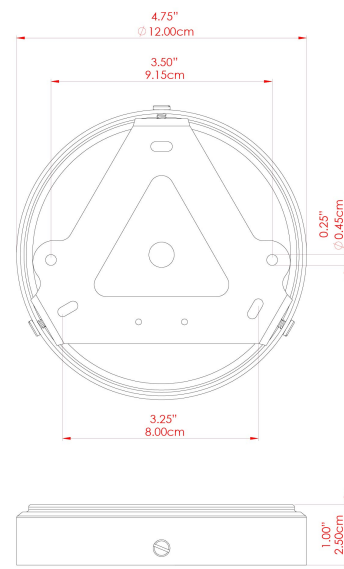

FIXING BRACKET: MLROSE39 | Polished Chrome