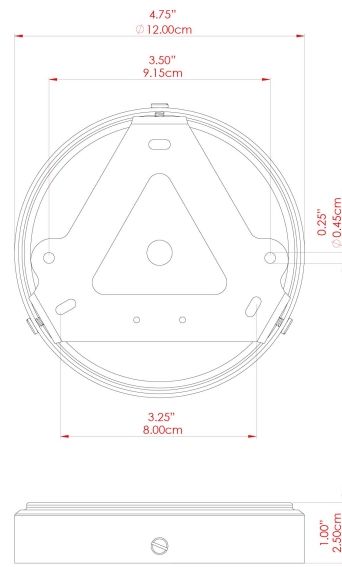

MATERIAL	Brass | Glass
HEIGHT	23cm
WIDTH | DIAMETER	18cm
LENGTH | PROJECTION	n/a
WEIGHT	1.3 kg
LAMPHOLDER	E27
MAX WATTAGE	6.5W
VOLTAGE	220/240v
IP RATING	IP65
CLASS PROTECTION	Class II
SHADE	GL146 | GLWP01
FLEX | BAR | CHAIN LENGTH	100cm
CABLE TYPE	MLOCA002 | Black Fabric Braided Outdoor Rubber Cable | 2 Core Round

FIXING BRACKET: MLROSE39 | Antique Silver