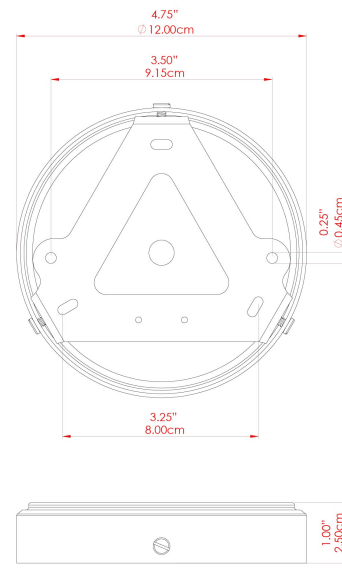

FIXING BRACKET: MLROSE39 | Antique Brass

Product Notes:
1) Bulbs not included. 2) Dimensions do not include bulbs. 3) All products are individually made-to-order and therefore may differ slightly within manufacturing tolerances. 4) Cable / chain can be shortened during installation. Longer cable / chain lengths available on request. 5) Additional colour finishes may be available on request. 6) Refer to our website for a full list of terms and conditions.