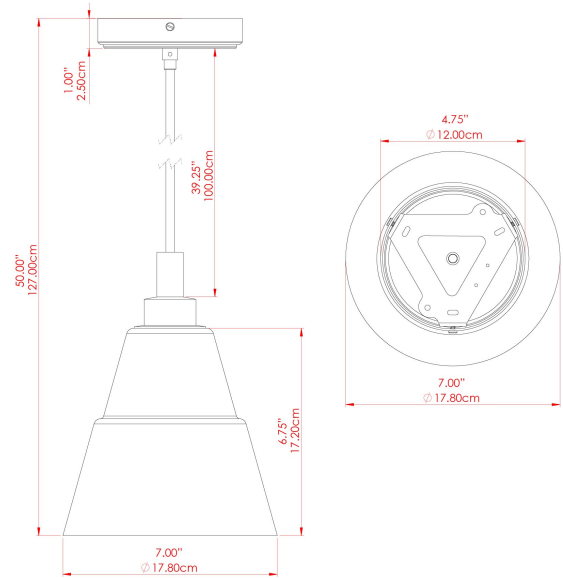

MATERIAL	Brass Glass
HEIGHT	23cm
WIDTH DIAMETER	18cm
LENGTH PROJECTION	n/a
WEIGHT	1.3 kg
LAMPHOLDER	E27
MAX WATTAGE	6.5W
VOLTAGE	220/240v
IP RATING	IP65
CLASS PROTECTION	Class II
SHADE	GL146 GLWP01
FLEX BAR CHAIN LENGTH	100cm
CABLE TYPE	MLOCA001 Brown Fabric Braided Outdoor Rubber Cable 2 Core Round

MATERIAL	Brass Glass
HEIGHT	23cm
WIDTH DIAMETER	18cm
LENGTH PROJECTION	n/a
WEIGHT	1.3 kg
LAMPHOLDER	E27
MAX WATTAGE	6.5W
VOLTAGE	220/240v
IP RATING	IP65
CLASS PROTECTION	Class II
SHADE	GL146 GLWP02
FLEX BAR CHAIN LENGTH	100cm
CABLE TYPE	MLOCA001 Brown Fabric Braided Outdoor Rubber Cable 2 Core Round

FIXING BRACKET: MLROSE39 | Antique Brass

MATERIAL	Brass Glass
HEIGHT	23cm
WIDTH DIAMETER	18cm
LENGTH PROJECTION	n/a
WEIGHT	1.3 kg
LAMPHOLDER	E27
MAX WATTAGE	6.5W
VOLTAGE	220/240v
IP RATING	IP65
CLASS PROTECTION	Class II
SHADE	GL146 GLWP01
FLEX BAR CHAIN LENGTH	100cm
CABLE TYPE	MLOCA002 Black Fabric Braided Outdoor Rubber Cable 2 Core Round

MATERIAL	Brass Glass
HEIGHT	23cm
WIDTH DIAMETER	18cm
LENGTH PROJECTION	n/a
WEIGHT	1.3 kg
LAMPHOLDER	E27
MAX WATTAGE	6.5W
VOLTAGE	220/240v
IP RATING	IP65
CLASS PROTECTION	Class II
SHADE	GL146 GLWP02
FLEX BAR CHAIN LENGTH	100cm
CABLE TYPE	MLOCA002 Black Fabric Braided Outdoor Rubber Cable 2 Core Round