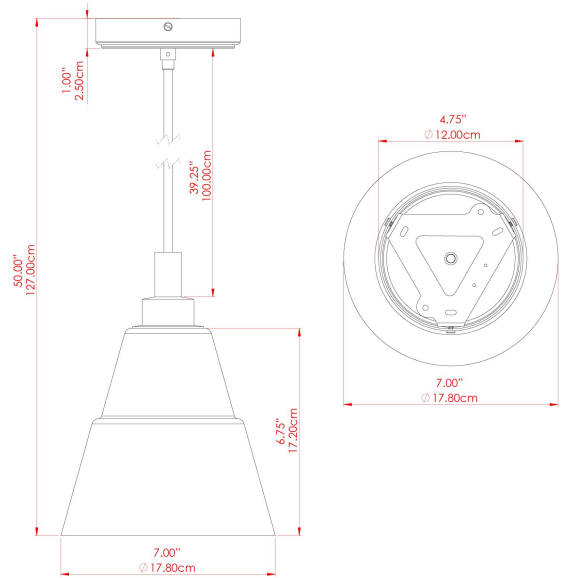

MATERIAL	Brass Glass
HEIGHT	23cm
WIDTH DIAMETER	18cm
LENGTH PROJECTION	n/a
WEIGHT	1.3 kg
LAMPHOLDER	E27
MAX WATTAGE	6.5W
VOLTAGE	220/240v
IP RATING	IP65
CLASS PROTECTION	Class II
SHADE	GL146 GLWP01
FLEX BAR CHAIN LENGTH	100cm
CABLE TYPE	MLOCA001 Brown Fabric Braided Outdoor Rubber Cable 2 Core Round

MATERIAL	Brass Glass
HEIGHT	23cm
WIDTH DIAMETER	18cm
LENGTH PROJECTION	n/a
WEIGHT	1.3 kg
LAMPHOLDER	E27
MAX WATTAGE	6.5W
VOLTAGE	220/240v
IP RATING	IP65
CLASS PROTECTION	Class II
SHADE	GL146 GLWP02
FLEX BAR CHAIN LENGTH	100cm
CABLE TYPE	MLOCA001 Brown Fabric Braided Outdoor Rubber Cable 2 Core Round

FIXING BRACKET: MLROSE39 | Natural Brass

MATERIAL	Brass Glass
HEIGHT	23cm
WIDTH DIAMETER	18cm
LENGTH PROJECTION	n/a
WEIGHT	1.3 kg
LAMPHOLDER	E27
MAX WATTAGE	6.5W
VOLTAGE	220/240v
IP RATING	IP65
CLASS PROTECTION	Class II
SHADE	GL146 GLWP01
FLEX BAR CHAIN LENGTH	100cm
CABLE TYPE	MLOCA002 Black Fabric Braided Outdoor Rubber Cable 2 Core Round

FIXING BRACKET: MLROSE39 | Polished Brass

MATERIAL	Brass Glass
HEIGHT	23cm
WIDTH DIAMETER	18cm
LENGTH PROJECTION	n/a
WEIGHT	1.3 kg
LAMPHOLDER	E27
MAX WATTAGE	6.5W
VOLTAGE	220/240v
IP RATING	IP65
CLASS PROTECTION	Class II
SHADE	GL146 GLWP02
FLEX BAR CHAIN LENGTH	100cm
CABLE TYPE	MLOCA002 Black Fabric Braided Outdoor Rubber Cable 2 Core Round