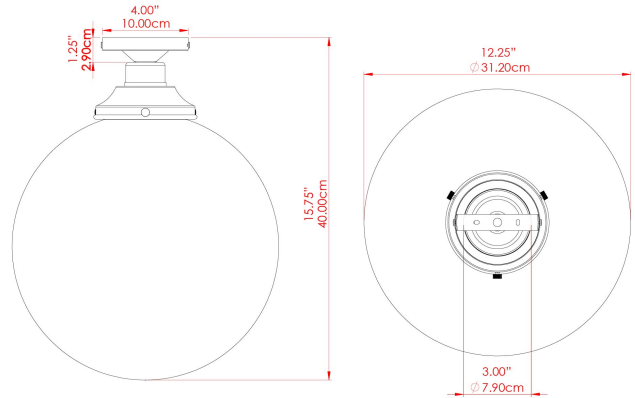

# MLCF30ANTBRS Antique Brass

MATERIAL	Brass   Glass
HEIGHT	37cm
WIDTH   DIAMETER	30cm
LENGTH   PROJECTION	n/a
WEIGHT	1.5 kg
LAMPHOLDER	E27
MAX WATTAGE	60W
VOLTAGE	220/240v
IP RATING	IP20
CLASS PROTECTION	Class I
SHADE	GL044C
FLEX   BAR   CHAIN LENGTH	n/a
CABLE TYPE	-

# MLCF30ANTSLV Antique Silver

MATERIAL	Brass   Glass
HEIGHT	37cm
WIDTH   DIAMETER	30cm
LENGTH   PROJECTION	n/a
WEIGHT	1.5 kg
LAMPHOLDER	E27
MAX WATTAGE	60W
VOLTAGE	220/240v
IP RATING	IP20
CLASS PROTECTION	Class I
SHADE	GL044C
FLEX   BAR   CHAIN LENGTH	n/a
CABLE TYPE	-

# YEREVAN 30CM Ceiling Light

MLCF30POLBRS Polished Brass

MATERIAL	Brass   Glass
HEIGHT	37cm
WIDTH   DIAMETER	30cm
LENGTH   PROJECTION	n/a
WEIGHT	1.5 kg
LAMPHOLDER	E27
MAX WATTAGE	60W
VOLTAGE	220/240v
IP RATING	IP20
CLASS PROTECTION	Class I
SHADE	GL044C
FLEX   BAR   CHAIN LENGTH	n/a
CABLE TYPE	-

# MLCF30POLCHR Polished Chrome

MATERIAL	Brass   Glass
HEIGHT	37cm
WIDTH   DIAMETER	30cm
LENGTH   PROJECTION	n/a
WEIGHT	1.5 kg
LAMPHOLDER	E27
MAX WATTAGE	60W
VOLTAGE	220/240v
IP RATING	IP20
CLASS PROTECTION	Class I
SHADE	GL044C
FLEX   BAR   CHAIN LENGTH	n/a
CABLE TYPE	-