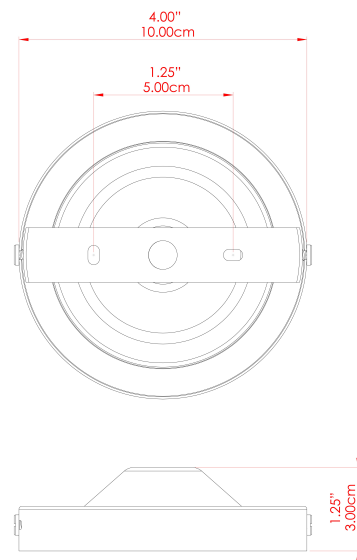

FIXING BRACKET: MLWB02 | Satin Brass