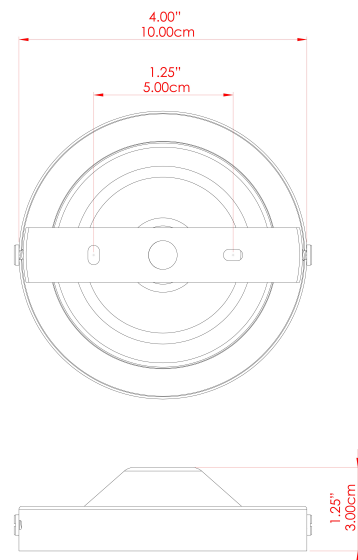

FIXING BRACKET: MLWB02 | Satin Chrome

WWW.MULLANLIGHTING.COM

Product Notes:

1) Bulbs not included. 2) Dimensions do not include bulbs. 3) All products are individually made-to-order and therefore may differ slightly within manufacturing tolerances. 4) Cable / chain can be shortened during installation. Longer cable / chain lengths available on request. 5) Additional colour finishes may be available on request. 6) Refer to our website for a full list of terms and conditions.