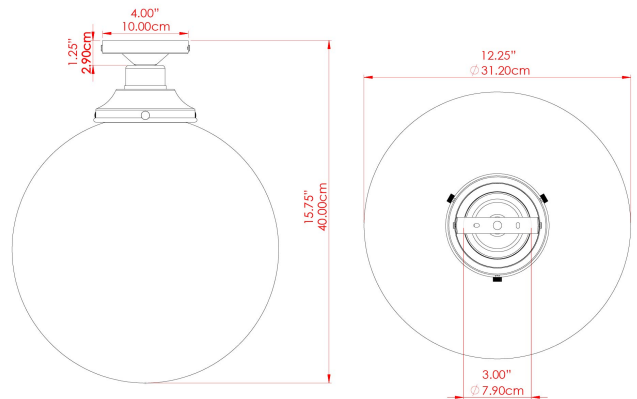

# YEREVAN 30CM Ceiling Light

MLCF30POLBRS Polished Brass

MATERIAL	Brass   Glass
HEIGHT	37cm
WIDTH   DIAMETER	30cm
LENGTH   PROJECTION	n/a
WEIGHT	1.5 kg
LAMPHOLDER	E27
MAX WATTAGE	60W
VOLTAGE	220/240v
IP RATING	IP20
CLASS PROTECTION	Class I
SHADE	GL044C
FLEX   BAR   CHAIN LENGTH	n/a
CABLE TYPE	-

# MLCF30POLCHR Polished Chrome

MATERIAL	Brass   Glass
HEIGHT	37cm
WIDTH   DIAMETER	30cm
LENGTH   PROJECTION	n/a
WEIGHT	1.5 kg
LAMPHOLDER	E27
MAX WATTAGE	60W
VOLTAGE	220/240v
IP RATING	IP20
CLASS PROTECTION	Class I
SHADE	GL044C
FLEX   BAR   CHAIN LENGTH	n/a
CABLE TYPE	-

# YEREVAN 30CM Ceiling Light

MLCF30SATBRS Satin Brass

MATERIAL	Brass   Glass
HEIGHT	37cm
WIDTH   DIAMETER	30cm
LENGTH   PROJECTION	n/a
WEIGHT	1.5 kg
LAMPHOLDER	E27
MAX WATTAGE	60W
VOLTAGE	220/240v
IP RATING	IP20
CLASS PROTECTION	Class I
SHADE	GL044C
FLEX   BAR   CHAIN LENGTH	n/a
CABLE TYPE	-

# MLCF30SATCHR Satin Chrome

MATERIAL	Brass   Glass
HEIGHT	37cm
WIDTH   DIAMETER	30cm
LENGTH   PROJECTION	n/a
WEIGHT	1.5 kg
LAMPHOLDER	E27
MAX WATTAGE	60W
VOLTAGE	220/240v
IP RATING	IP20
CLASS PROTECTION	Class I
SHADE	GL044C
FLEX   BAR   CHAIN LENGTH	n/a
CABLE TYPE	-