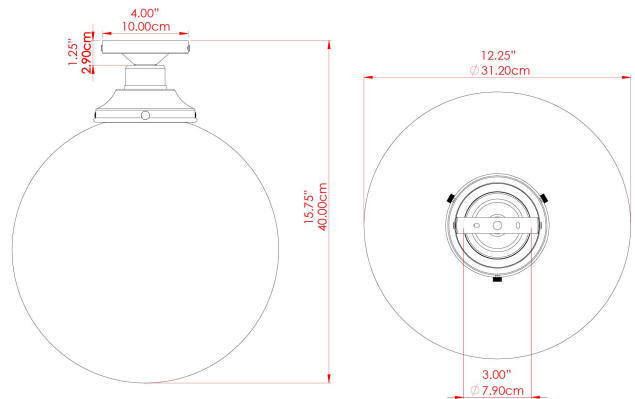

# YEREVAN 30CM Ceiling Light

MLCF30POLBRS Polished Brass

MATERIAL	Brass   Glass
HEIGHT	37cm
WIDTH   DIAMETER	30cm
LENGTH   PROJECTION	n/a
WEIGHT	1.5 kg
LAMPHOLDER	E27
MAX WATTAGE	60W
VOLTAGE	220/240v
IP RATING	IP20
CLASS PROTECTION	Class I
SHADE	GL044C
FLEX   BAR   CHAIN LENGTH	n/a
CABLE TYPE	-

# MLCF30POLCHR Polished Chrome

MATERIAL	Brass   Glass
HEIGHT	37cm
WIDTH   DIAMETER	30cm
LENGTH   PROJECTION	n/a
WEIGHT	1.5 kg
LAMPHOLDER	E27
MAX WATTAGE	60W
VOLTAGE	220/240v
IP RATING	IP20
CLASS PROTECTION	Class I
SHADE	GL044C
FLEX   BAR   CHAIN LENGTH	n/a
CABLE TYPE	-

# YEREVAN 30CM Ceiling Light

MLCF30SATBRS Satin Brass

MATERIAL	Brass   Glass
HEIGHT	37cm
WIDTH   DIAMETER	30cm
LENGTH   PROJECTION	n/a
WEIGHT	1.5 kg
LAMPHOLDER	E27
MAX WATTAGE	60W
VOLTAGE	220/240v
IP RATING	IP20
CLASS PROTECTION	Class I
SHADE	GL044C
FLEX   BAR   CHAIN LENGTH	n/a
CABLE TYPE	-

# MLCF30SATCHR Satin Chrome

MATERIAL	Brass   Glass
HEIGHT	37cm
WIDTH   DIAMETER	30cm
LENGTH   PROJECTION	n/a
WEIGHT	1.5 kg
LAMPHOLDER	E27
MAX WATTAGE	60W
VOLTAGE	220/240v
IP RATING	IP20
CLASS PROTECTION	Class I
SHADE	GL044C
FLEX   BAR   CHAIN LENGTH	n/a
CABLE TYPE	-