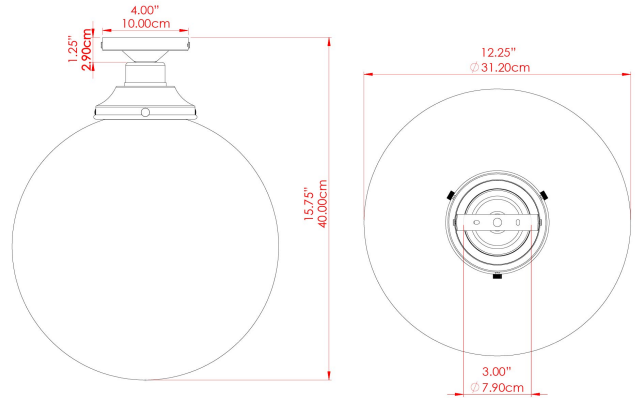

# MLCF30ANTBRS Antique Brass

MATERIAL	Brass   Glass
HEIGHT	37cm
WIDTH   DIAMETER	30cm
LENGTH   PROJECTION	n/a
WEIGHT	1.5 kg
LAMPHOLDER	E27
MAX WATTAGE	60W
VOLTAGE	220/240v
IP RATING	IP20
CLASS PROTECTION	Class I
SHADE	GL044C
FLEX   BAR   CHAIN LENGTH	n/a
CABLE TYPE	-

# MLCF30ANTSLV Antique Silver

MATERIAL	Brass   Glass
HEIGHT	37cm
WIDTH   DIAMETER	30cm
LENGTH   PROJECTION	n/a
WEIGHT	1.5 kg
LAMPHOLDER	E27
MAX WATTAGE	60W
VOLTAGE	220/240v
IP RATING	IP20
CLASS PROTECTION	Class I
SHADE	GL044C
FLEX   BAR   CHAIN LENGTH	n/a
CABLE TYPE	-

# YEREVAN 30CM Ceiling Light

MLCF30POLBRS Polished Brass

MATERIAL	Brass   Glass
HEIGHT	37cm
WIDTH   DIAMETER	30cm
LENGTH   PROJECTION	n/a
WEIGHT	1.5 kg
LAMPHOLDER	E27
MAX WATTAGE	60W
VOLTAGE	220/240v
IP RATING	IP20
CLASS PROTECTION	Class I
SHADE	GL044C
FLEX   BAR   CHAIN LENGTH	n/a
CABLE TYPE	-

# MLCF30POLCHR Polished Chrome

MATERIAL	Brass   Glass
HEIGHT	37cm
WIDTH   DIAMETER	30cm
LENGTH   PROJECTION	n/a
WEIGHT	1.5 kg
LAMPHOLDER	E27
MAX WATTAGE	60W
VOLTAGE	220/240v
IP RATING	IP20
CLASS PROTECTION	Class I
SHADE	GL044C
FLEX   BAR   CHAIN LENGTH	n/a
CABLE TYPE	-