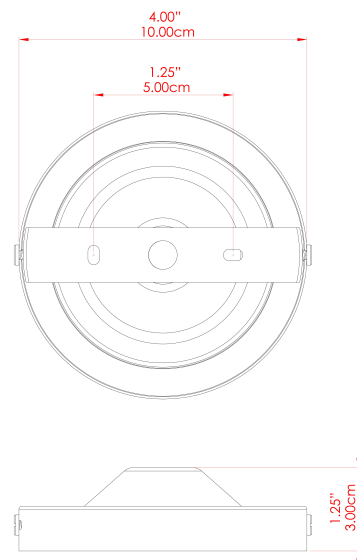

FIXING BRACKET: MLWB02 | Antique Silver

Product Notes:
1) Bulbs not included. 2) Dimensions do not include bulbs. 3) All products are individually made-to-order and therefore may differ slightly within manufacturing tolerances. 4) Cable / chain can be shortened during installation. Longer cable / chain lengths available on request. 5) Additional colour finishes may be available on request. 6) Refer to our website for a full list of terms and conditions.