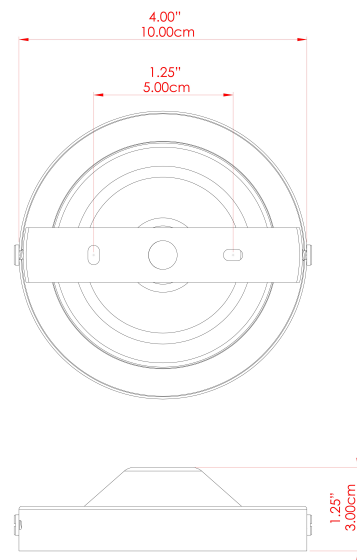

MATERIAL	Brass | Glass
HEIGHT	37cm
WIDTH | DIAMETER	30cm
LENGTH | PROJECTION	n/a
WEIGHT	1.5 kg
LAMPHOLDER	E27
MAX WATTAGE	60W
VOLTAGE	220/240v
IP RATING	IP20
CLASS PROTECTION	Class I
SHADE	GL044C
FLEX | BAR | CHAIN LENGTH	n/a
CABLE TYPE	- |

FIXING BRACKET: MLWB02 | Polished Brass