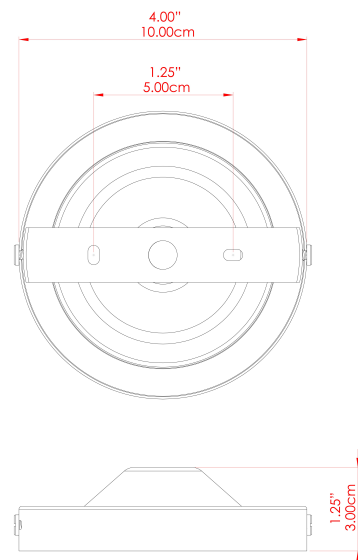

FIXING BRACKET: MLWB02 | Antique Brass

Product Notes:
1) Bulbs not included. 2) Dimensions do not include bulbs. 3) All products are individually made-to-order and therefore may differ slightly within manufacturing tolerances. 4) Cable / chain can be shortened during installation. Longer cable / chain lengths available on request. 5) Additional colour finishes may be available on request. 6) Refer to our website for a full list of terms and conditions.