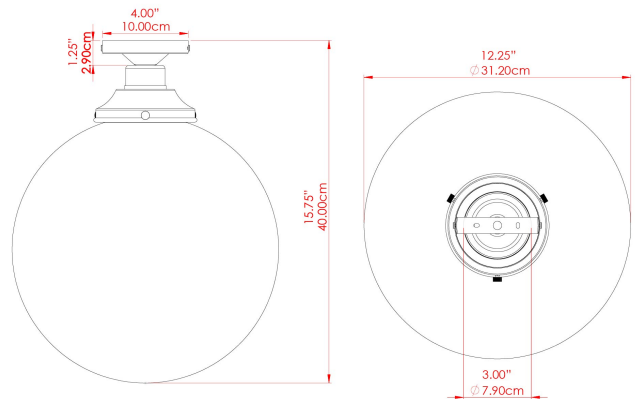

# MLCF30ANTBRS Antique Brass

MATERIAL	Brass   Glass
HEIGHT	37cm
WIDTH   DIAMETER	30cm
LENGTH   PROJECTION	n/a
WEIGHT	1.5 kg
LAMPHOLDER	E27
MAX WATTAGE	60W
VOLTAGE	220/240v
IP RATING	IP20
CLASS PROTECTION	Class I
SHADE	GL044C
FLEX   BAR   CHAIN LENGTH	n/a
CABLE TYPE	-

# MLCF30ANTSLV Antique Silver

MATERIAL	Brass   Glass
HEIGHT	37cm
WIDTH   DIAMETER	30cm
LENGTH   PROJECTION	n/a
WEIGHT	1.5 kg
LAMPHOLDER	E27
MAX WATTAGE	60W
VOLTAGE	220/240v
IP RATING	IP20
CLASS PROTECTION	Class I
SHADE	GL044C
FLEX   BAR   CHAIN LENGTH	n/a
CABLE TYPE	-

# YEREVAN 30CM Ceiling Light

MLCF30POLBRS Polished Brass

MATERIAL	Brass   Glass
HEIGHT	37cm
WIDTH   DIAMETER	30cm
LENGTH   PROJECTION	n/a
WEIGHT	1.5 kg
LAMPHOLDER	E27
MAX WATTAGE	60W
VOLTAGE	220/240v
IP RATING	IP20
CLASS PROTECTION	Class I
SHADE	GL044C
FLEX   BAR   CHAIN LENGTH	n/a
CABLE TYPE	-

# MLCF30POLCHR Polished Chrome

MATERIAL	Brass   Glass
HEIGHT	37cm
WIDTH   DIAMETER	30cm
LENGTH   PROJECTION	n/a
WEIGHT	1.5 kg
LAMPHOLDER	E27
MAX WATTAGE	60W
VOLTAGE	220/240v
IP RATING	IP20
CLASS PROTECTION	Class I
SHADE	GL044C
FLEX   BAR   CHAIN LENGTH	n/a
CABLE TYPE	-