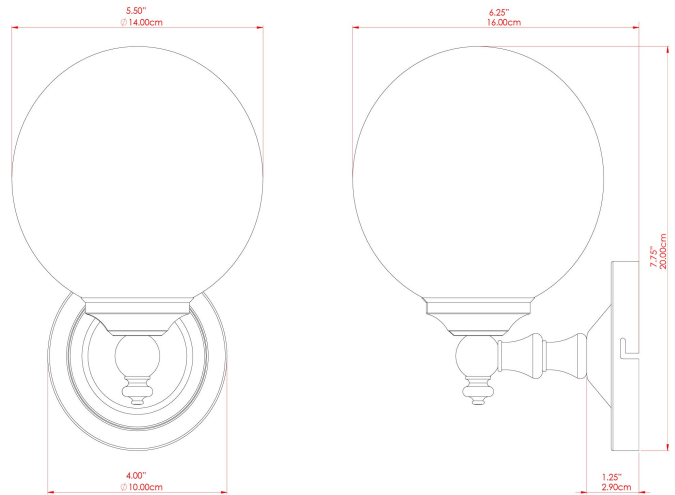

## MLWL014ANTBRS Antique Brass

MATERIAL	Brass   Glass
HEIGHT	20cm
WIDTH   DIAMETER	14cm
LENGTH   PROJECTION	16cm
WEIGHT	0.35 kg
LAMPHOLDER	G9
MAX WATTAGE	6.5W
VOLTAGE	220/240v
IP RATING	IP20
CLASS PROTECTION	Class I
SHADE	GL044F
FLEX   BAR   CHAIN LENGTH	n/a
CABLE TYPE	-

# CLOGHAN Wall Light

MLWL014ANTSLV Antique Silver

MATERIAL	Brass   Glass
HEIGHT	20cm
WIDTH   DIAMETER	14cm
LENGTH   PROJECTION	16cm
WEIGHT	0.35 kg
LAMPHOLDER	G9
MAX WATTAGE	6.5W
VOLTAGE	220/240v
IP RATING	IP20
CLASS PROTECTION	Class I
SHADE	GL044F
FLEX   BAR   CHAIN LENGTH	n/a
CABLE TYPE	-

# CLOGHAN Wall Light

MLWL014POLBRS Polished Brass

MATERIAL	Brass   Glass
HEIGHT	20cm
WIDTH   DIAMETER	14cm
LENGTH   PROJECTION	16cm
WEIGHT	0.35 kg
LAMPHOLDER	G9
MAX WATTAGE	6.5W
VOLTAGE	220/240v
IP RATING	IP20
CLASS PROTECTION	Class I
SHADE	GL044F
FLEX   BAR   CHAIN LENGTH	n/a
CABLE TYPE	-

# CLOGHAN Wall Light

MLWL014SATBRS Satin Brass

MATERIAL	Brass   Glass
HEIGHT	20cm
WIDTH   DIAMETER	14cm
LENGTH   PROJECTION	16cm
WEIGHT	0.35 kg
LAMPHOLDER	G9
MAX WATTAGE	6.5W
VOLTAGE	220/240v
IP RATING	IP20
CLASS PROTECTION	Class I
SHADE	GL044F
FLEX   BAR   CHAIN LENGTH	n/a
CABLE TYPE	-