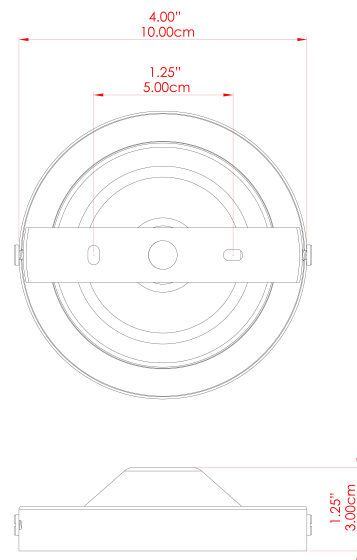

FIXING BRACKET: MLWB02 | Satin Brass

WWW.MULLANLIGHTING.COM

Product Notes:

1) Bulbs not included. 2) Dimensions do not include bulbs. 3) All products are individually made-to-order and therefore may differ slightly within manufacturing tolerances. 4) Cable / chain can be shortened during installation. Longer cable / chain lengths available on request. 5) Additional colour finishes may be available on request. 6) Refer to our website for a full list of terms and conditions.