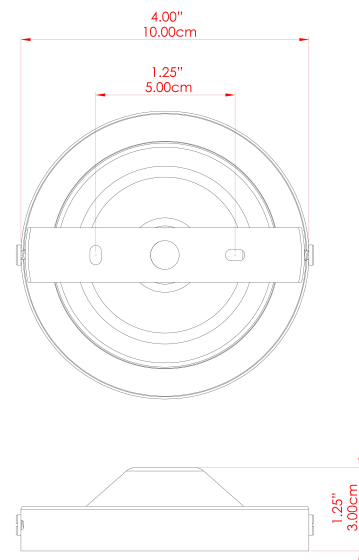

MATERIAL	Brass | Glass
HEIGHT	20cm
WIDTH | DIAMETER	14cm
LENGTH | PROJECTION	16cm
WEIGHT	0.35 kg
LAMPHOLDER	G9
MAX WATTAGE	6.5W
VOLTAGE	220/240v
IP RATING	IP20
CLASS PROTECTION	Class I
SHADE	GL044F
FLEX | BAR | CHAIN LENGTH	n/a
CABLE TYPE	- |

FIXING BRACKET: MLWB02 | Antique Silver