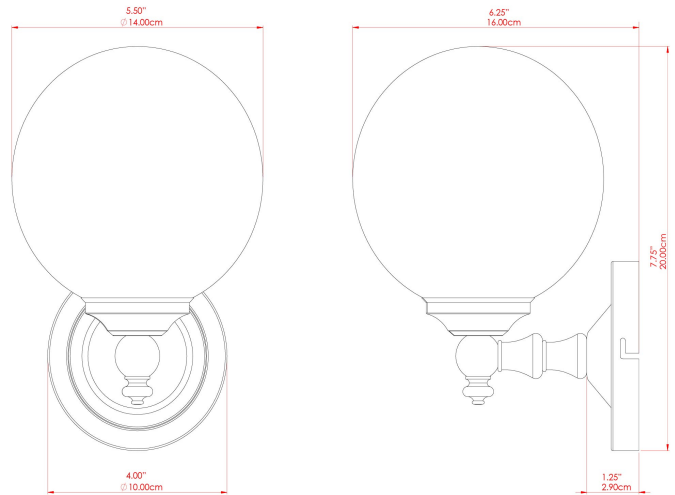

## MLWL014ANTBRS Antique Brass

MATERIAL	Brass   Glass
HEIGHT	20cm
WIDTH   DIAMETER	14cm
LENGTH   PROJECTION	16cm
WEIGHT	0.35 kg
LAMPHOLDER	G9
MAX WATTAGE	6.5W
VOLTAGE	220/240v
IP RATING	IP20
CLASS PROTECTION	Class I
SHADE	GL044F
FLEX   BAR   CHAIN LENGTH	n/a
CABLE TYPE	-

# CLOGHAN Wall Light

MLWL014ANTSLV Antique Silver

MATERIAL	Brass   Glass
HEIGHT	20cm
WIDTH   DIAMETER	14cm
LENGTH   PROJECTION	16cm
WEIGHT	0.35 kg
LAMPHOLDER	G9
MAX WATTAGE	6.5W
VOLTAGE	220/240v
IP RATING	IP20
CLASS PROTECTION	Class I
SHADE	GL044F
FLEX   BAR   CHAIN LENGTH	n/a
CABLE TYPE	-

FIXING BRACKET: MLWB02 | Antique Silver

WWW.MULLANLIGHTING.COM

**Product Notes:**

1) Bulbs not included. 2) Dimensions do not include bulbs. 3) All products are individually made-to-order and therefore may differ slightly within manufacturing tolerances. 4) Cable / chain can be shortened during installation. Longer cable / chain lengths available on request. 5) Additional colour finishes may be available on request. 6) Refer to our website for a full list of terms and conditions.

# CLOGHAN Wall Light

MLWL014POLBRS Polished Brass

MATERIAL	Brass   Glass
HEIGHT	20cm
WIDTH   DIAMETER	14cm
LENGTH   PROJECTION	16cm
WEIGHT	0.35 kg
LAMPHOLDER	G9
MAX WATTAGE	6.5W
VOLTAGE	220/240v
IP RATING	IP20
CLASS PROTECTION	Class I
SHADE	GL044F
FLEX   BAR   CHAIN LENGTH	n/a
CABLE TYPE	-