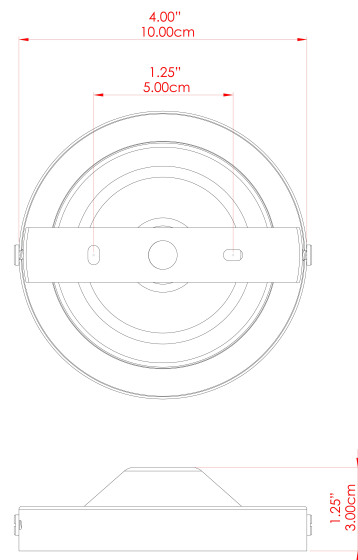

FIXING BRACKET: MLWB02 | Antique Brass

WWW.MULLANLIGHTING.COM

Product Notes:

1) Bulbs not included. 2) Dimensions do not include bulbs. 3) All products are individually made-to-order and therefore may differ slightly within manufacturing tolerances. 4) Cable / chain can be shortened during installation. Longer cable / chain lengths available on request. 5) Additional colour finishes may be available on request. 6) Refer to our website for a full list of terms and conditions.