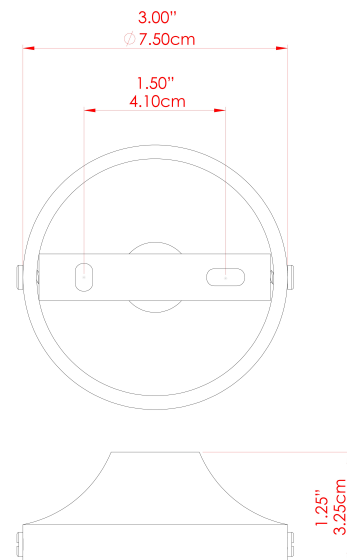

MOYA Wall Light

MLWL237ANTBRS Antique Brass

MATERIAL	Brass
HEIGHT	14-22.5cm
WIDTH DIAMETER	14cm
LENGTH PROJECTION	22.5-33.5cm
WEIGHT	0.65 kg
LAMPHOLDER	E27
MAX WATTAGE	40W
VOLTAGE	220/240v
IP RATING	IP20
CLASS PROTECTION	Class I
SHADE	-
FLEX BAR CHAIN LENGTH	n/a
CABLE TYPE	-

FIXING BRACKET: MLWB03 | Antique Brass

MOYA Wall Light

MLWL237POLBRS Polished Brass

MATERIAL	Brass
HEIGHT	14-22.5cm
WIDTH DIAMETER	14cm
LENGTH PROJECTION	22.5-33.5cm
WEIGHT	0.65 kg
LAMPHOLDER	E27
MAX WATTAGE	40W
VOLTAGE	220/240v
IP RATING	IP20
CLASS PROTECTION	Class I
SHADE	-
FLEX BAR CHAIN LENGTH	n/a
CABLE TYPE	-

FIXING BRACKET: MLWB03 | Polished Brass

MATERIAL	Brass
HEIGHT	14-22.5cm
WIDTH DIAMETER	14cm
LENGTH PROJECTION	22.5-33.5cm
WEIGHT	0.65 kg
LAMPHOLDER	E27
MAX WATTAGE	40W
VOLTAGE	220/240v
IP RATING	IP20
CLASS PROTECTION	Class I
SHADE	-
FLEX BAR CHAIN LENGTH	n/a
CABLE TYPE	-

MOYA Wall Light

MLWL237SATBRS Satin Brass

MATERIAL	Brass
HEIGHT	14-22.5cm
WIDTH DIAMETER	14cm
LENGTH PROJECTION	22.5-33.5cm
WEIGHT	0.65 kg
LAMPHOLDER	E27
MAX WATTAGE	40W
VOLTAGE	220/240v
IP RATING	IP20
CLASS PROTECTION	Class I
SHADE	-
FLEX BAR CHAIN LENGTH	n/a
CABLE TYPE	-