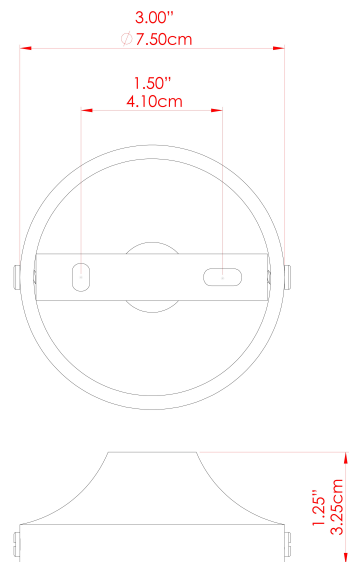

MATERIAL	Brass
HEIGHT	14-22.5cm
WIDTH | DIAMETER	14cm
LENGTH | PROJECTION	22.5-33.5cm
WEIGHT	0.65 kg
LAMPHOLDER	E27
MAX WATTAGE	40W
VOLTAGE	220/240v
IP RATING	IP20
CLASS PROTECTION	Class I
SHADE	-
FLEX | BAR | CHAIN LENGTH	n/a
CABLE TYPE	- |

FIXING BRACKET: MLWB03 | Antique Silver