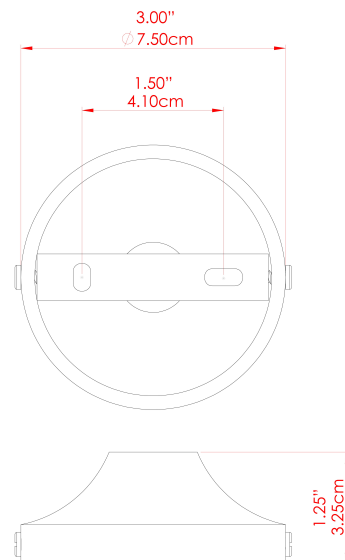

MOYA Wall Light

MLWL237ANTBRS Antique Brass

MATERIAL	Brass
HEIGHT	14-22.5cm
WIDTH DIAMETER	14cm
LENGTH PROJECTION	22.5-33.5cm
WEIGHT	0.65 kg
LAMPHOLDER	E27
MAX WATTAGE	40W
VOLTAGE	220/240v
IP RATING	IP20
CLASS PROTECTION	Class I
SHADE	-
FLEX BAR CHAIN LENGTH	n/a
CABLE TYPE	-

FIXING BRACKET: MLWB03 | Antique Brass

MOYA Wall Light

MLWL237POLBRS Polished Brass

MATERIAL	Brass
HEIGHT	14-22.5cm
WIDTH DIAMETER	14cm
LENGTH PROJECTION	22.5-33.5cm
WEIGHT	0.65 kg
LAMPHOLDER	E27
MAX WATTAGE	40W
VOLTAGE	220/240v
IP RATING	IP20
CLASS PROTECTION	Class I
SHADE	-
FLEX BAR CHAIN LENGTH	n/a
CABLE TYPE	-

FIXING BRACKET: MLWB03 | Polished Brass

MATERIAL	Brass
HEIGHT	14-22.5cm
WIDTH DIAMETER	14cm
LENGTH PROJECTION	22.5-33.5cm
WEIGHT	0.65 kg
LAMPHOLDER	E27
MAX WATTAGE	40W
VOLTAGE	220/240v
IP RATING	IP20
CLASS PROTECTION	Class I
SHADE	-
FLEX BAR CHAIN LENGTH	n/a
CABLE TYPE	-

MOYA Wall Light

MLWL237SATBRS Satin Brass

MATERIAL	Brass
HEIGHT	14-22.5cm
WIDTH DIAMETER	14cm
LENGTH PROJECTION	22.5-33.5cm
WEIGHT	0.65 kg
LAMPHOLDER	E27
MAX WATTAGE	40W
VOLTAGE	220/240v
IP RATING	IP20
CLASS PROTECTION	Class I
SHADE	-
FLEX BAR CHAIN LENGTH	n/a
CABLE TYPE	-