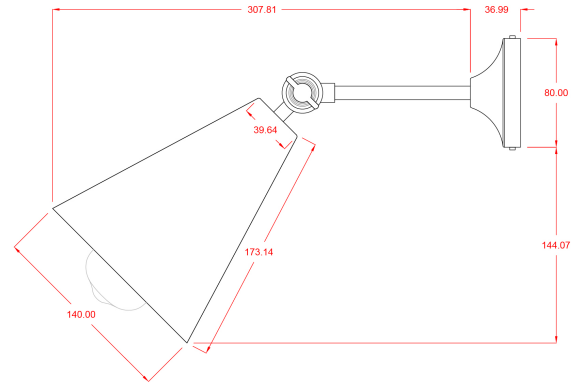

MOYA Wall Light

MLWL237ANTBRS Antique Brass

MATERIAL	Brass
HEIGHT	14-22.5cm
WIDTH DIAMETER	14cm
LENGTH PROJECTION	22.5-33.5cm
WEIGHT	0.65 kg
LAMPHOLDER	E27
MAX WATTAGE	40W
VOLTAGE	220/240v
IP RATING	IP20
CLASS PROTECTION	Class I
SHADE	-
FLEX BAR CHAIN LENGTH	n/a
CABLE TYPE	-

FIXING BRACKET: MLWB03 | Antique Brass

MOYA Wall Light

MLWL237POLBRS Polished Brass

MATERIAL	Brass
HEIGHT	14-22.5cm
WIDTH DIAMETER	14cm
LENGTH PROJECTION	22.5-33.5cm
WEIGHT	0.65 kg
LAMPHOLDER	E27
MAX WATTAGE	40W
VOLTAGE	220/240v
IP RATING	IP20
CLASS PROTECTION	Class I
SHADE	-
FLEX BAR CHAIN LENGTH	n/a
CABLE TYPE	-

FIXING BRACKET: MLWB03 | Polished Brass

MATERIAL	Brass
HEIGHT	14-22.5cm
WIDTH DIAMETER	14cm
LENGTH PROJECTION	22.5-33.5cm
WEIGHT	0.65 kg
LAMPHOLDER	E27
MAX WATTAGE	40W
VOLTAGE	220/240v
IP RATING	IP20
CLASS PROTECTION	Class I
SHADE	-
FLEX BAR CHAIN LENGTH	n/a
CABLE TYPE	-

MOYA Wall Light

MLWL237SATBRS Satin Brass

MATERIAL	Brass
HEIGHT	14-22.5cm
WIDTH DIAMETER	14cm
LENGTH PROJECTION	22.5-33.5cm
WEIGHT	0.65 kg
LAMPHOLDER	E27
MAX WATTAGE	40W
VOLTAGE	220/240v
IP RATING	IP20
CLASS PROTECTION	Class I
SHADE	-
FLEX BAR CHAIN LENGTH	n/a
CABLE TYPE	-