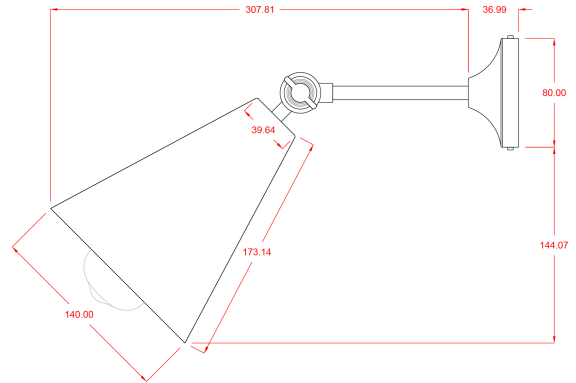

MOYA Wall Light

MLWL237ANTBRS Antique Brass

MATERIAL	Brass
HEIGHT	14-22.5cm
WIDTH DIAMETER	14cm
LENGTH PROJECTION	22.5-33.5cm
WEIGHT	0.65 kg
LAMPHOLDER	E27
MAX WATTAGE	40W
VOLTAGE	220/240v
IP RATING	IP20
CLASS PROTECTION	Class I
SHADE	-
FLEX BAR CHAIN LENGTH	n/a
CABLE TYPE	-

FIXING BRACKET: MLWB03 | Antique Brass

MOYA Wall Light

MLWL237POLBRS Polished Brass

MATERIAL	Brass
HEIGHT	14-22.5cm
WIDTH DIAMETER	14cm
LENGTH PROJECTION	22.5-33.5cm
WEIGHT	0.65 kg
LAMPHOLDER	E27
MAX WATTAGE	40W
VOLTAGE	220/240v
IP RATING	IP20
CLASS PROTECTION	Class I
SHADE	-
FLEX BAR CHAIN LENGTH	n/a
CABLE TYPE	-

FIXING BRACKET: MLWB03 | Polished Brass

MATERIAL	Brass
HEIGHT	14-22.5cm
WIDTH DIAMETER	14cm
LENGTH PROJECTION	22.5-33.5cm
WEIGHT	0.65 kg
LAMPHOLDER	E27
MAX WATTAGE	40W
VOLTAGE	220/240v
IP RATING	IP20
CLASS PROTECTION	Class I
SHADE	-
FLEX BAR CHAIN LENGTH	n/a
CABLE TYPE	-

MOYA Wall Light

MLWL237SATBRS Satin Brass

MATERIAL	Brass
HEIGHT	14-22.5cm
WIDTH DIAMETER	14cm
LENGTH PROJECTION	22.5-33.5cm
WEIGHT	0.65 kg
LAMPHOLDER	E27
MAX WATTAGE	40W
VOLTAGE	220/240v
IP RATING	IP20
CLASS PROTECTION	Class I
SHADE	-
FLEX BAR CHAIN LENGTH	n/a
CABLE TYPE	-