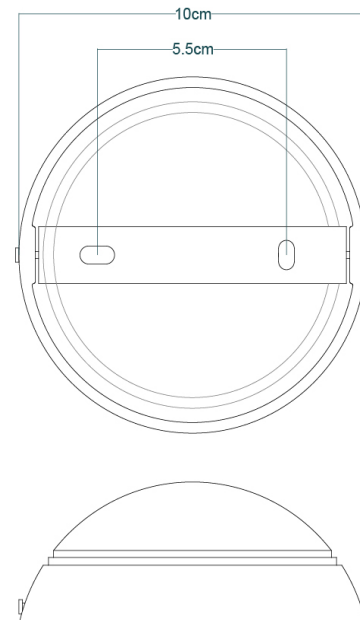

Fixing Bracket

www.mullanlighting.com

Product Notes:

1) Lamps not included with light fixture. 2) All products are individually hand crafted, therefore may differ slightly within manufacturing tolerances. 3) Please refer to: <http://www.mullanlighting.com/terms> for full list of Terms & Conditions. 4) Cable/Chain can be shortened during installation. 5) Longer Cable/Chain available on request. 6) Additional colour finishes available on request. 7.) Dimensions do not include lamps. 8.) Products wired to UL standards will operate at 110/120v with the appropriate lampholders.