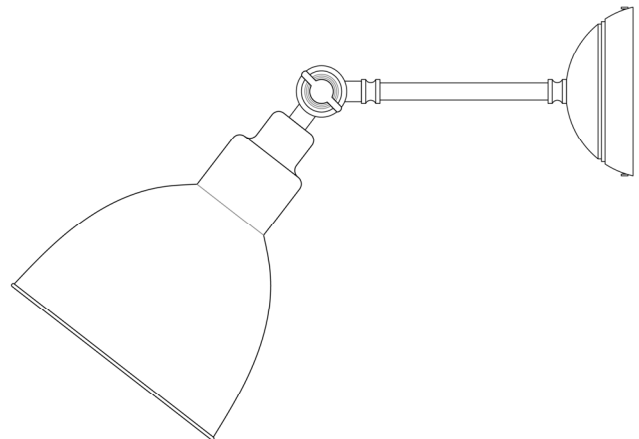

BAKU Wall Light

MLWL226SATBRS Satin Brass

MATERIAL	Brass
HEIGHT	15-27cm | 5.91-10.63"
WIDTH | DIAMETER	15cm | 5.91"
LENGTH | PROJECTION	19-38cm | 7.48-14.96"
WEIGHT	0.9kg | 1.98lb
LAMPHOLDER	E27
MAX WATTAGE	25W
VOLTAGE	220/240v
IP RATING	IP20
CLASS PROTECTION	1
SHADE	-
FLEX | BAR | CHAIN LENGTH	n/a
CABLE TYPE	-