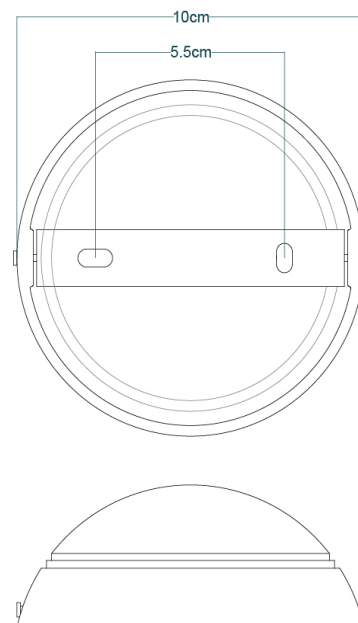

Fixing Bracket

www.mullanlighting.com

Product Notes:

1) Lamps not included with light fixture. 2) All products are individually hand crafted, therefore may differ slightly within manufacturing tolerances. 3) Please refer to: <http://www.mullanlighting.com/terms> for full list of Terms & Conditions. 4) Cable/Chain can be shortened during installation. 5) Longer Cable/Chain available on request. 6) Additional colour finishes available on request. 7.) Dimensions do not include lamps. 8.) Products wired to UL standards will operate at 110/120v with the appropriate lampholders.