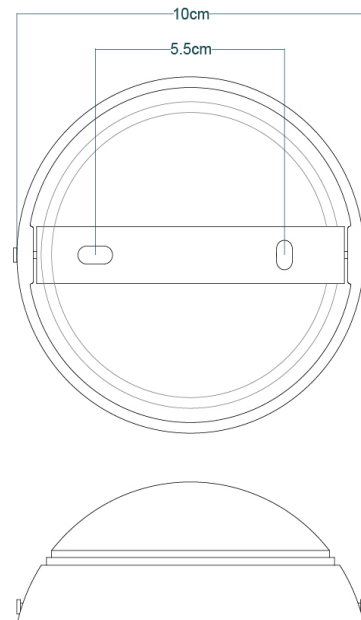

Fixing Bracket

www.mullanlighting.com

Product Notes:

1) Lamps not included with light fixture. 2) All products are individually hand crafted, therefore may differ slightly within manufacturing tolerances. 3) Please refer to: <http://www.mullanlighting.com/terms> for full list of Terms & Conditions. 4) Cable/Chain can be shortened during installation. 5) Longer Cable/Chain available on request. 6) Additional colour finishes available on request. 7.) Dimensions do not include lamps. 8.) Products wired to UL standards will operate at 110/120v with the appropriate lampholders.