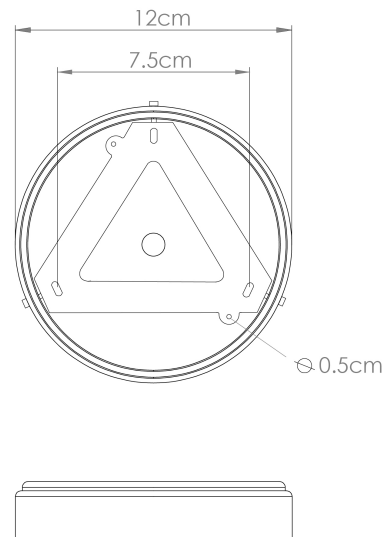

SAKURA Ceramic Wall Light

MLCMWL008ANTBRS Antique Brass

MATERIAL	Brass Ceramic
HEIGHT	31cm
WIDTH DIAMETER	11cm
LENGTH PROJECTION	18cm
WEIGHT	2 kg
LAMPHOLDER	E27
MAX WATTAGE	40W
VOLTAGE	220/240v
IP RATING	IP20
CLASS PROTECTION	Class I
SHADE	MLCS004 x2
FLEX BAR CHAIN LENGTH	n/a
CABLE TYPE	-

FIXING BRACKET: MLWB17| Antique Brass

SAKURA Ceramic Wall Light

MLCMWL008ANTSLV Antique Silver

MATERIAL	Brass Ceramic
HEIGHT	31cm
WIDTH DIAMETER	11cm
LENGTH PROJECTION	18cm
WEIGHT	2 kg
LAMPHOLDER	E27
MAX WATTAGE	40W
VOLTAGE	220/240v
IP RATING	IP20
CLASS PROTECTION	Class I
SHADE	MLCS004 x2
FLEX BAR CHAIN LENGTH	n/a
CABLE TYPE	-

SAKURA Ceramic Wall Light

MLCMWL008POLBRS Polished Brass

MATERIAL	Brass Ceramic
HEIGHT	31cm
WIDTH DIAMETER	11cm
LENGTH PROJECTION	18cm
WEIGHT	2 kg
LAMPHOLDER	E27
MAX WATTAGE	40W
VOLTAGE	220/240v
IP RATING	IP20
CLASS PROTECTION	Class I
SHADE	MLCS004 x2
FLEX BAR CHAIN LENGTH	n/a
CABLE TYPE	-

FIXING BRACKET: MLWB17| Polished Brass

SAKURA Ceramic Wall Light

MLCMWL008SATBRS Satin Brass

MATERIAL	Brass Ceramic
HEIGHT	31cm
WIDTH DIAMETER	11cm
LENGTH PROJECTION	18cm
WEIGHT	2 kg
LAMPHOLDER	E27
MAX WATTAGE	40W
VOLTAGE	220/240v
IP RATING	IP20
CLASS PROTECTION	Class I
SHADE	MLCS004 x2
FLEX BAR CHAIN LENGTH	n/a
CABLE TYPE	-