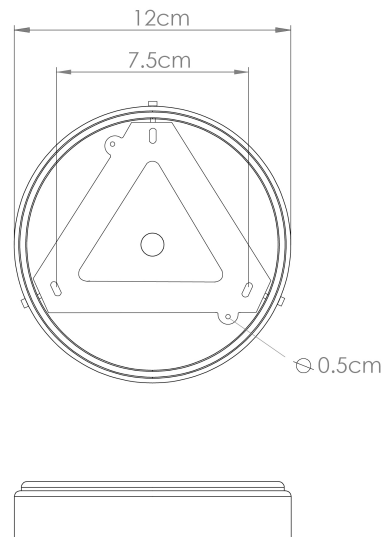

SAKURA Ceramic Wall Light

MLCMWL008ANTBRS Antique Brass

MATERIAL	Brass Ceramic
HEIGHT	31cm
WIDTH DIAMETER	11cm
LENGTH PROJECTION	18cm
WEIGHT	2 kg
LAMPHOLDER	E27
MAX WATTAGE	40W
VOLTAGE	220/240v
IP RATING	IP20
CLASS PROTECTION	Class I
SHADE	MLCS004 x2
FLEX BAR CHAIN LENGTH	n/a
CABLE TYPE	-

FIXING BRACKET: MLWB17| Antique Brass

SAKURA Ceramic Wall Light

MLCMWL008ANTSLV Antique Silver

MATERIAL	Brass Ceramic
HEIGHT	31cm
WIDTH DIAMETER	11cm
LENGTH PROJECTION	18cm
WEIGHT	2 kg
LAMPHOLDER	E27
MAX WATTAGE	40W
VOLTAGE	220/240v
IP RATING	IP20
CLASS PROTECTION	Class I
SHADE	MLCS004 x2
FLEX BAR CHAIN LENGTH	n/a
CABLE TYPE	-

SAKURA Ceramic Wall Light

MLCMWL008POLBRS Polished Brass

MATERIAL	Brass Ceramic
HEIGHT	31cm
WIDTH DIAMETER	11cm
LENGTH PROJECTION	18cm
WEIGHT	2 kg
LAMPHOLDER	E27
MAX WATTAGE	40W
VOLTAGE	220/240v
IP RATING	IP20
CLASS PROTECTION	Class I
SHADE	MLCS004 x2
FLEX BAR CHAIN LENGTH	n/a
CABLE TYPE	-

FIXING BRACKET: MLWB17| Polished Brass

SAKURA Ceramic Wall Light

MLCMWL008SATBRS Satin Brass

MATERIAL	Brass Ceramic
HEIGHT	31cm
WIDTH DIAMETER	11cm
LENGTH PROJECTION	18cm
WEIGHT	2 kg
LAMPHOLDER	E27
MAX WATTAGE	40W
VOLTAGE	220/240v
IP RATING	IP20
CLASS PROTECTION	Class I
SHADE	MLCS004 x2
FLEX BAR CHAIN LENGTH	n/a
CABLE TYPE	-