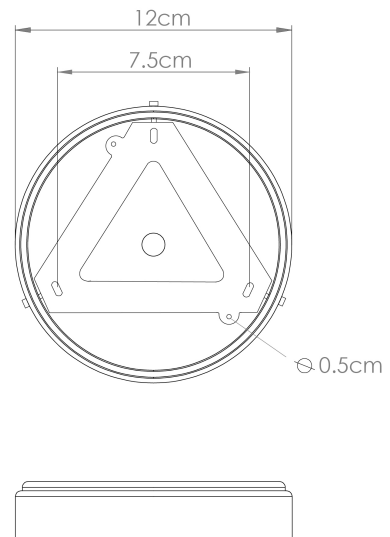

Product Notes:

1) Bulbs not included. 2) Dimensions do not include bulbs. 3) All products are individually made-to-order and therefore may differ slightly within manufacturing tolerances. 4) Cable / chain can be shortened during installation. Longer cable / chain lengths available on request. 5) Additional colour finishes may be available on request. 6) Refer to our website for a full list of terms and conditions.