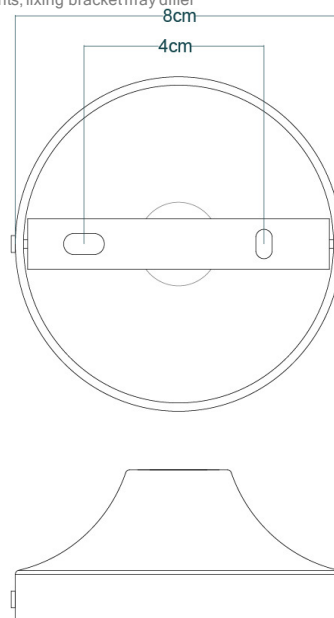

# DOON Pendant

MLP424BLK Black

MATERIAL	Brass   Porcelain
HEIGHT	9.5cm   3.74"
WIDTH   DIAMETER	16cm   6.3"
LENGTH   PROJECTION	n/a
WEIGHT	1.12KG   2.47lbs
LAMPHOLDER	E27 or E26
MAX WATTAGE	60W x 1
VOLTAGE	220/240v or 110/120v
IP RATING	20
CLASS PROTECTION	I
SHADE	-
FLEX   BAR   CHAIN LENGT	100cm   40"
CABLE TYPE	MLCA028   2 Core Round   Black Braid   PVC

### Fixing Bracket MLWB03 | Black

\*For UL wired lights, fixing bracket may differ

**Product Notes:**

1) Lamps not included with light fixture. 2) All products are individually hand crafted, therefore may differ slightly within manufacturing tolerances. 3) Please refer to: <http://www.mullanlighting.com/terms> for full list of Terms & Conditions. 4) Cable/Chain can be shortened during installation. 5) Longer Cable/Chain available on request. 6) Additional colour finishes available on request. 7.) Dimensions do not include lamps. 8.) Products wired to UL standards will operate at 110/120v with the appropriate lampholders.

## DOON Pendant

MLP424WTE White

MATERIAL	Brass   Porcelain
HEIGHT	9.5cm   3.74"
WIDTH   DIAMETER	16cm   6.3"
LENGTH   PROJECTION	n/a
WEIGHT	0.42KG   0.93lbs
LAMPHOLDER	E27 or E26
MAX WATTAGE	60W x 1
VOLTAGE	220/240v or 110/120v
IP RATING	20
CLASS PROTECTION	I
SHADE	-
FLEX   BAR   CHAIN LENGT	100cm   40"
CABLE TYPE	MLCA068   3 Core Round   White Braid   PVC