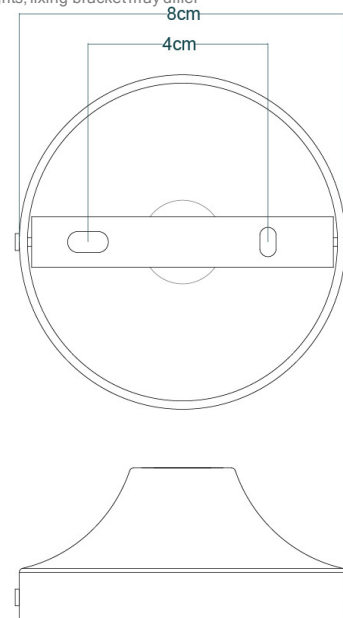

Fixing Bracket MLWB03 | White

*For UL wired lights, fixing bracket may differ

Product Notes:

1) Lamps not included with light fixture. 2) All products are individually hand crafted, therefore may differ slightly within manufacturing tolerances. 3) Please refer to: <http://www.mullanlighting.com/terms> for full list of Terms & Conditions. 4) Cable/Chain can be shortened during installation. 5) Longer Cable/Chain available on request. 6) Additional colour finishes available on request. 7.) Dimensions do not include lamps. 8.) Products wired to UL standards will operate at 110/120v with the appropriate lampholders.