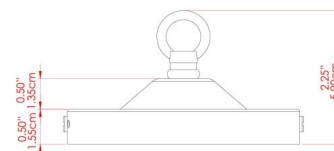

FIXING BRACKET: MLROSE05HOOK | Antique Brass