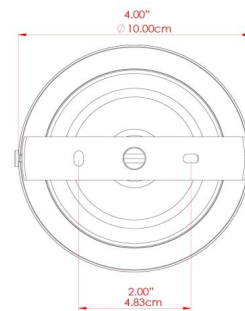

MATERIAL	Brass | Glass
HEIGHT	23cm
WIDTH | DIAMETER	20cm
LENGTH | PROJECTION	n/a
WEIGHT	0.85 kg
LAMPHOLDER	E27
MAX WATTAGE	40W
VOLTAGE	220/240v
IP RATING	IP20
CLASS PROTECTION	Class I
SHADE	GL155
FLEX | BAR | CHAIN LENGTH	100cm
CABLE TYPE	MLCA014 | Clear PVC Flexible Cable | 2 Core

FIXING BRACKET: MLROSE05HOOK | Satin Chrome