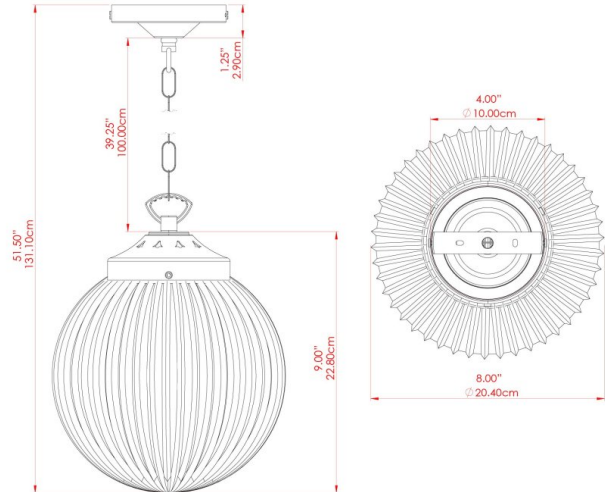

FITZROY Pendant

MLP406POLCHR Polished Chrome

MATERIAL	Brass Glass
HEIGHT	23cm
WIDTH DIAMETER	20cm
LENGTH PROJECTION	n/a
WEIGHT	0.85 kg
LAMPHOLDER	E27
MAX WATTAGE	40W
VOLTAGE	220/240v
IP RATING	IP20
CLASS PROTECTION	Class I
SHADE	GL155
FLEX BAR CHAIN LENGTH	100cm
CABLE TYPE	MLCA014 Clear PVC Flexible Cable 2 Core

FITZROY Pendant

MLP406SATBRS Satin Brass

MATERIAL	Brass Glass
HEIGHT	23cm
WIDTH DIAMETER	20cm
LENGTH PROJECTION	n/a
WEIGHT	0.85 kg
LAMPHOLDER	E27
MAX WATTAGE	40W
VOLTAGE	220/240v
IP RATING	IP20
CLASS PROTECTION	Class I
SHADE	GL155
FLEX BAR CHAIN LENGTH	100cm
CABLE TYPE	MLCA038 Gold PVC Flexible Cable 2 Core

FIXING BRACKET: MLROSE05HOOK | Satin Brass

Product Notes:
 1) Bulbs not included. 2) Dimensions do not include bulbs. 3) All products are individually made-to-order and therefore may differ slightly within manufacturing tolerances. 4) Cable / chain can be shortened during installation. Longer cable / chain lengths available on request. 5) Additional colour finishes may be available on request. 6) Refer to our website for a full list of terms and conditions.

FITZROY Pendant

MLP406SATCHR Satin Chrome

MATERIAL	Brass Glass
HEIGHT	23cm
WIDTH DIAMETER	20cm
LENGTH PROJECTION	n/a
WEIGHT	0.85 kg
LAMPHOLDER	E27
MAX WATTAGE	40W
VOLTAGE	220/240v
IP RATING	IP20
CLASS PROTECTION	Class I
SHADE	GL155
FLEX BAR CHAIN LENGTH	100cm
CABLE TYPE	MLCA014 Clear PVC Flexible Cable 2 Core