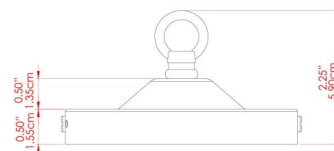

MATERIAL	Brass | Glass
HEIGHT	23cm
WIDTH | DIAMETER	20cm
LENGTH | PROJECTION	n/a
WEIGHT	0.85 kg
LAMPHOLDER	E27
MAX WATTAGE	40W
VOLTAGE	220/240v
IP RATING	IP20
CLASS PROTECTION	Class I
SHADE	GL155
FLEX | BAR | CHAIN LENGTH	100cm
CABLE TYPE	MLCA014 | Clear PVC Flexible Cable | 2 Core

FIXING BRACKET: MLROSE05HOOK | Polished Chrome

WWW.MULLANLIGHTING.COM

Product Notes:

1) Bulbs not included. 2) Dimensions do not include bulbs. 3) All products are individually made-to-order and therefore may differ slightly within manufacturing tolerances. 4) Cable / chain can be shortened during installation. Longer cable / chain lengths available on request. 5) Additional colour finishes may be available on request. 6) Refer to our website for a full list of terms and conditions.