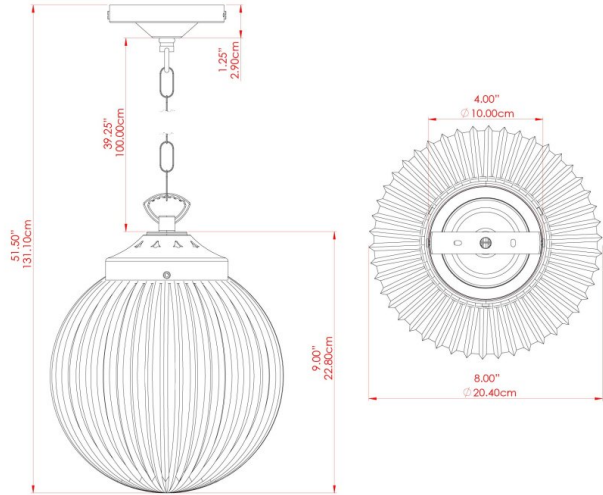

FITZROY Pendant

MLP406ANTBRS Antique Brass

MATERIAL	Brass Glass
HEIGHT	23cm
WIDTH DIAMETER	20cm
LENGTH PROJECTION	n/a
WEIGHT	0.85 kg
LAMPHOLDER	E27
MAX WATTAGE	40W
VOLTAGE	220/240v
IP RATING	IP20
CLASS PROTECTION	Class I
SHADE	GL155
FLEX BAR CHAIN LENGTH	100cm
CABLE TYPE	MLCA010 Brown PVC Flexible Cable 2 Core

FITZROY Pendant

MLP406ANTSLV Antique Silver

MATERIAL	Brass Glass
HEIGHT	23cm
WIDTH DIAMETER	20cm
LENGTH PROJECTION	n/a
WEIGHT	0.85 kg
LAMPHOLDER	E27
MAX WATTAGE	40W
VOLTAGE	220/240v
IP RATING	IP20
CLASS PROTECTION	Class I
SHADE	GL155
FLEX BAR CHAIN LENGTH	100cm
CABLE TYPE	MLCA014 Clear PVC Flexible Cable 2 Core

FITZROY Pendant

MLP406POLBRS Polished Brass

MATERIAL	Brass Glass
HEIGHT	23cm
WIDTH DIAMETER	20cm
LENGTH PROJECTION	n/a
WEIGHT	0.85 kg
LAMPHOLDER	E27
MAX WATTAGE	40W
VOLTAGE	220/240v
IP RATING	IP20
CLASS PROTECTION	Class I
SHADE	GL155
FLEX BAR CHAIN LENGTH	100cm
CABLE TYPE	MLCA038 Gold PVC Flexible Cable 2 Core

FITZROY Pendant

MLP406POLCHR Polished Chrome

MATERIAL	Brass Glass
HEIGHT	23cm
WIDTH DIAMETER	20cm
LENGTH PROJECTION	n/a
WEIGHT	0.85 kg
LAMPHOLDER	E27
MAX WATTAGE	40W
VOLTAGE	220/240v
IP RATING	IP20
CLASS PROTECTION	Class I
SHADE	GL155
FLEX BAR CHAIN LENGTH	100cm
CABLE TYPE	MLCA014 Clear PVC Flexible Cable 2 Core