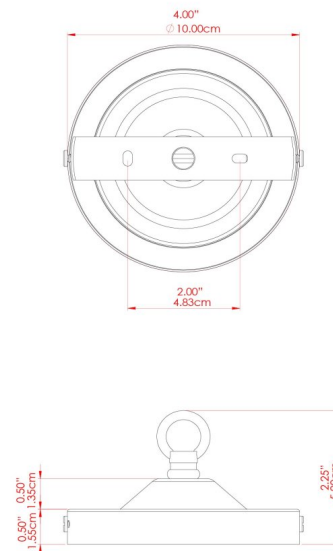

MATERIAL	Brass | Glass
HEIGHT	23cm
WIDTH | DIAMETER	20cm
LENGTH | PROJECTION	n/a
WEIGHT	0.85 kg
LAMPHOLDER	E27
MAX WATTAGE	40W
VOLTAGE	220/240v
IP RATING	IP20
CLASS PROTECTION	Class I
SHADE	GL155
FLEX | BAR | CHAIN LENGTH	100cm
CABLE TYPE	MLCA038 | Gold PVC Flexible Cable | 2 Core

FIXING BRACKET: MLROSE05HOOK | Satin Brass