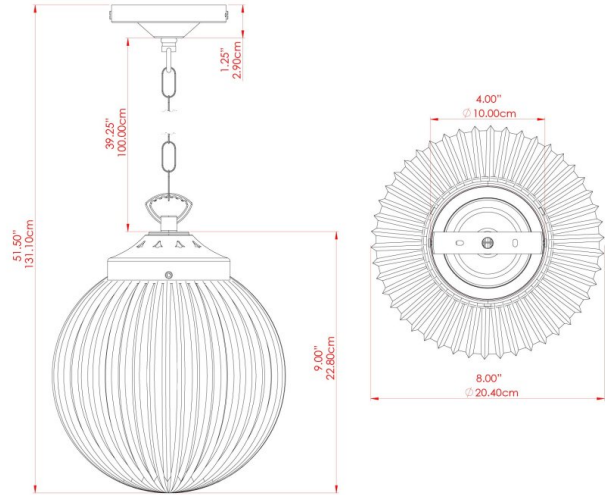

FITZROY Pendant

MLP406POLBRS Polished Brass

MATERIAL	Brass Glass
HEIGHT	23cm
WIDTH DIAMETER	20cm
LENGTH PROJECTION	n/a
WEIGHT	0.85 kg
LAMPHOLDER	E27
MAX WATTAGE	40W
VOLTAGE	220/240v
IP RATING	IP20
CLASS PROTECTION	Class I
SHADE	GL155
FLEX BAR CHAIN LENGTH	100cm
CABLE TYPE	MLCA038 Gold PVC Flexible Cable 2 Core

FITZROY Pendant

MLP406POLCHR Polished Chrome

MATERIAL	Brass Glass
HEIGHT	23cm
WIDTH DIAMETER	20cm
LENGTH PROJECTION	n/a
WEIGHT	0.85 kg
LAMPHOLDER	E27
MAX WATTAGE	40W
VOLTAGE	220/240v
IP RATING	IP20
CLASS PROTECTION	Class I
SHADE	GL155
FLEX BAR CHAIN LENGTH	100cm
CABLE TYPE	MLCA014 Clear PVC Flexible Cable 2 Core

FITZROY Pendant

MLP406SATBRS Satin Brass

MATERIAL	Brass Glass
HEIGHT	23cm
WIDTH DIAMETER	20cm
LENGTH PROJECTION	n/a
WEIGHT	0.85 kg
LAMPHOLDER	E27
MAX WATTAGE	40W
VOLTAGE	220/240v
IP RATING	IP20
CLASS PROTECTION	Class I
SHADE	GL155
FLEX BAR CHAIN LENGTH	100cm
CABLE TYPE	MLCA038 Gold PVC Flexible Cable 2 Core

FITZROY Pendant

MLP406SATCHR Satin Chrome

MATERIAL	Brass Glass
HEIGHT	23cm
WIDTH DIAMETER	20cm
LENGTH PROJECTION	n/a
WEIGHT	0.85 kg
LAMPHOLDER	E27
MAX WATTAGE	40W
VOLTAGE	220/240v
IP RATING	IP20
CLASS PROTECTION	Class I
SHADE	GL155
FLEX BAR CHAIN LENGTH	100cm
CABLE TYPE	MLCA014 Clear PVC Flexible Cable 2 Core