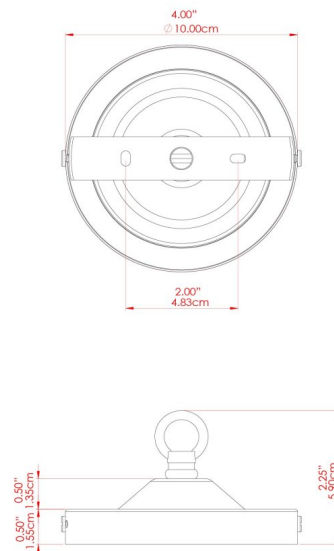

FIXING BRACKET: MLROSE05HOOK | Antique Silver

Product Notes:
1) Bulbs not included. 2) Dimensions do not include bulbs. 3) All products are individually made-to-order and therefore may differ slightly within manufacturing tolerances. 4) Cable / chain can be shortened during installation. Longer cable / chain lengths available on request. 5) Additional colour finishes may be available on request. 6) Refer to our website for a full list of terms and conditions.