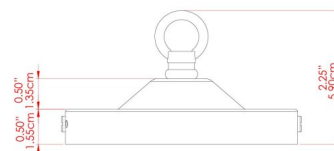

MATERIAL	Brass | Glass
HEIGHT	23cm
WIDTH | DIAMETER	20cm
LENGTH | PROJECTION	n/a
WEIGHT	0.85 kg
LAMPHOLDER	E27
MAX WATTAGE	40W
VOLTAGE	220/240v
IP RATING	IP20
CLASS PROTECTION	Class I
SHADE	GL155
FLEX | BAR | CHAIN LENGTH	100cm
CABLE TYPE	MLCA014 | Clear PVC Flexible Cable | 2 Core

FIXING BRACKET: MLROSE05HOOK | Satin Chrome