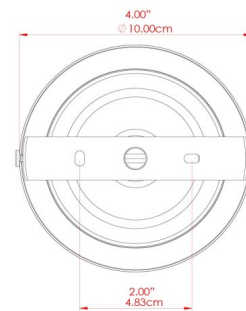

FIXING BRACKET: MLROSE05HOOK | Antique Brass

Product Notes:
1) Bulbs not included. 2) Dimensions do not include bulbs. 3) All products are individually made-to-order and therefore may differ slightly within manufacturing tolerances. 4) Cable / chain can be shortened during installation. Longer cable / chain lengths available on request. 5) Additional colour finishes may be available on request. 6) Refer to our website for a full list of terms and conditions.