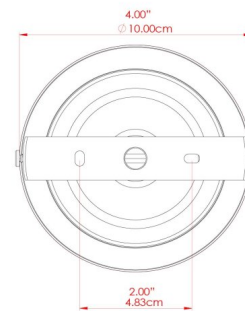

MATERIAL	Brass | Glass
HEIGHT	23cm
WIDTH | DIAMETER	20cm
LENGTH | PROJECTION	n/a
WEIGHT	0.85 kg
LAMPHOLDER	E27
MAX WATTAGE	40W
VOLTAGE	220/240v
IP RATING	IP20
CLASS PROTECTION	Class I
SHADE	GL155
FLEX | BAR | CHAIN LENGTH	100cm
CABLE TYPE	MLCA014 | Clear PVC Flexible Cable | 2 Core

FIXING BRACKET: MLROSE05HOOK | Polished Chrome