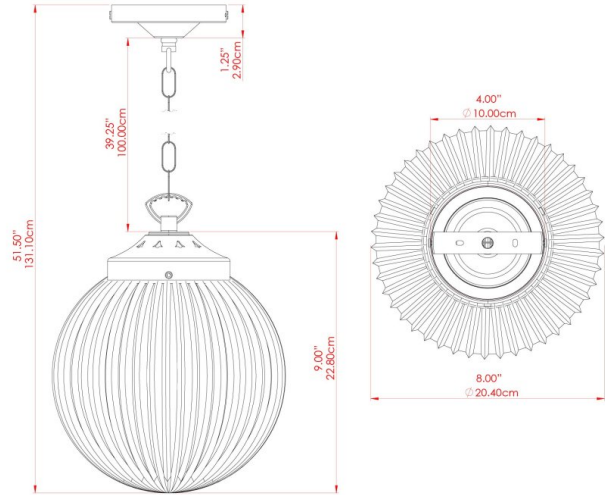

FITZROY Pendant

MLP406ANTBRS Antique Brass

MATERIAL	Brass Glass
HEIGHT	23cm
WIDTH DIAMETER	20cm
LENGTH PROJECTION	n/a
WEIGHT	0.85 kg
LAMPHOLDER	E27
MAX WATTAGE	40W
VOLTAGE	220/240v
IP RATING	IP20
CLASS PROTECTION	Class I
SHADE	GL155
FLEX BAR CHAIN LENGTH	100cm
CABLE TYPE	MLCA010 Brown PVC Flexible Cable 2 Core

FITZROY Pendant

MLP406ANTSLV Antique Silver

MATERIAL	Brass Glass
HEIGHT	23cm
WIDTH DIAMETER	20cm
LENGTH PROJECTION	n/a
WEIGHT	0.85 kg
LAMPHOLDER	E27
MAX WATTAGE	40W
VOLTAGE	220/240v
IP RATING	IP20
CLASS PROTECTION	Class I
SHADE	GL155
FLEX BAR CHAIN LENGTH	100cm
CABLE TYPE	MLCA014 Clear PVC Flexible Cable 2 Core

FITZROY Pendant

MLP406POLBRS Polished Brass

MATERIAL	Brass Glass
HEIGHT	23cm
WIDTH DIAMETER	20cm
LENGTH PROJECTION	n/a
WEIGHT	0.85 kg
LAMPHOLDER	E27
MAX WATTAGE	40W
VOLTAGE	220/240v
IP RATING	IP20
CLASS PROTECTION	Class I
SHADE	GL155
FLEX BAR CHAIN LENGTH	100cm
CABLE TYPE	MLCA038 Gold PVC Flexible Cable 2 Core

FITZROY Pendant

MLP406POLCHR Polished Chrome

MATERIAL	Brass Glass
HEIGHT	23cm
WIDTH DIAMETER	20cm
LENGTH PROJECTION	n/a
WEIGHT	0.85 kg
LAMPHOLDER	E27
MAX WATTAGE	40W
VOLTAGE	220/240v
IP RATING	IP20
CLASS PROTECTION	Class I
SHADE	GL155
FLEX BAR CHAIN LENGTH	100cm
CABLE TYPE	MLCA014 Clear PVC Flexible Cable 2 Core