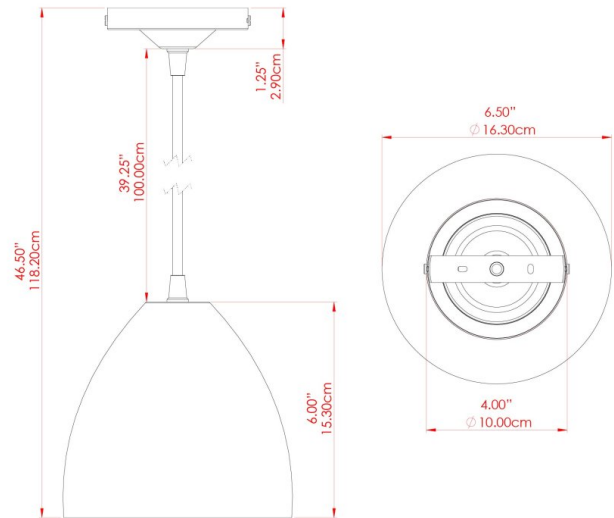

SKYLER Pendant

MLP329ANTBRS Antique Brass

MATERIAL	Brass
HEIGHT	17cm
WIDTH DIAMETER	16cm
LENGTH PROJECTION	n/a
WEIGHT	0.46 kg
LAMPHOLDER	E27
MAX WATTAGE	40W
VOLTAGE	220/240v
IP RATING	IP20
CLASS PROTECTION	Class I
SHADE	-
FLEX BAR CHAIN LENGTH	100cm
CABLE TYPE	MLCA002 Brown Fabric Braided Cable 2 Core Twisted

SKYLER Pendant

MLP329ANTSLV Antique Silver

MATERIAL	Brass
HEIGHT	17cm
WIDTH DIAMETER	16cm
LENGTH PROJECTION	n/a
WEIGHT	0.46 kg
LAMPHOLDER	E27
MAX WATTAGE	40W
VOLTAGE	220/240v
IP RATING	IP20
CLASS PROTECTION	Class I
SHADE	-
FLEX BAR CHAIN LENGTH	100cm
CABLE TYPE	MLCA001 Black Fabric Braided Cable 2 Core Twisted

SKYLER Pendant

MLP329POLBRS Polished Brass

MATERIAL	Brass
HEIGHT	17cm
WIDTH DIAMETER	16cm
LENGTH PROJECTION	n/a
WEIGHT	0.46 kg
LAMPHOLDER	E27
MAX WATTAGE	40W
VOLTAGE	220/240v
IP RATING	IP20
CLASS PROTECTION	Class I
SHADE	-
FLEX BAR CHAIN LENGTH	100cm
CABLE TYPE	MLCA001 Black Fabric Braided Cable 2 Core Twisted

FIXING BRACKET: MLROSE05GRIP | Polished Brass

SKYLER Pendant

MLP329POLCHR Polished Chrome

MATERIAL	Brass
HEIGHT	17cm
WIDTH DIAMETER	16cm
LENGTH PROJECTION	n/a
WEIGHT	0.46 kg
LAMPHOLDER	E27
MAX WATTAGE	40W
VOLTAGE	220/240v
IP RATING	IP20
CLASS PROTECTION	Class I
SHADE	-
FLEX BAR CHAIN LENGTH	100cm
CABLE TYPE	MLCA001 Black Fabric Braided Cable 2 Core Twisted