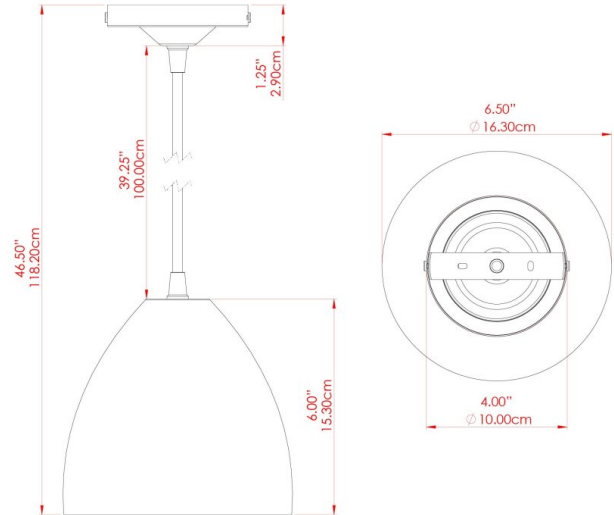

SKYLER Pendant

MLP329ANTBRS Antique Brass

MATERIAL	Brass
HEIGHT	17cm
WIDTH DIAMETER	16cm
LENGTH PROJECTION	n/a
WEIGHT	0.46 kg
LAMPHOLDER	E27
MAX WATTAGE	40W
VOLTAGE	220/240v
IP RATING	IP20
CLASS PROTECTION	Class I
SHADE	-
FLEX BAR CHAIN LENGTH	100cm
CABLE TYPE	MLCA002 Brown Fabric Braided Cable 2 Core Twisted

SKYLER Pendant

MLP329ANTSLV Antique Silver

MATERIAL	Brass
HEIGHT	17cm
WIDTH DIAMETER	16cm
LENGTH PROJECTION	n/a
WEIGHT	0.46 kg
LAMPHOLDER	E27
MAX WATTAGE	40W
VOLTAGE	220/240v
IP RATING	IP20
CLASS PROTECTION	Class I
SHADE	-
FLEX BAR CHAIN LENGTH	100cm
CABLE TYPE	MLCA001 Black Fabric Braided Cable 2 Core Twisted

SKYLER Pendant

MLP329POLBRS Polished Brass

MATERIAL	Brass
HEIGHT	17cm
WIDTH DIAMETER	16cm
LENGTH PROJECTION	n/a
WEIGHT	0.46 kg
LAMPHOLDER	E27
MAX WATTAGE	40W
VOLTAGE	220/240v
IP RATING	IP20
CLASS PROTECTION	Class I
SHADE	-
FLEX BAR CHAIN LENGTH	100cm
CABLE TYPE	MLCA001 Black Fabric Braided Cable 2 Core Twisted

FIXING BRACKET: MLROSE05GRIP | Polished Brass

SKYLER Pendant

MLP329POLCHR Polished Chrome

MATERIAL	Brass
HEIGHT	17cm
WIDTH DIAMETER	16cm
LENGTH PROJECTION	n/a
WEIGHT	0.46 kg
LAMPHOLDER	E27
MAX WATTAGE	40W
VOLTAGE	220/240v
IP RATING	IP20
CLASS PROTECTION	Class I
SHADE	-
FLEX BAR CHAIN LENGTH	100cm
CABLE TYPE	MLCA001 Black Fabric Braided Cable 2 Core Twisted