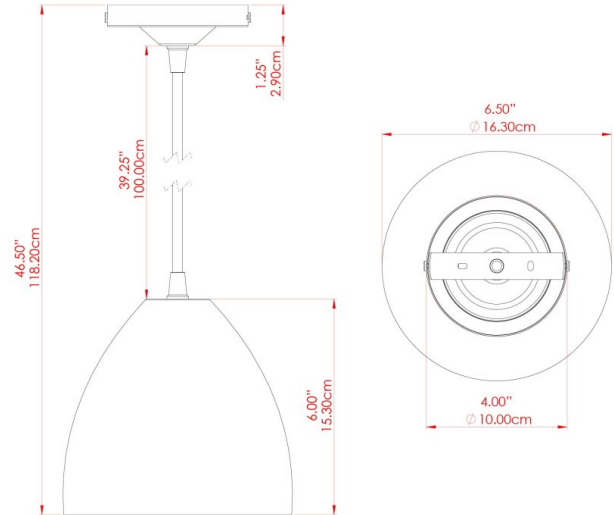

SKYLER Pendant

MLP329ANTBRS Antique Brass

MATERIAL	Brass
HEIGHT	17cm
WIDTH DIAMETER	16cm
LENGTH PROJECTION	n/a
WEIGHT	0.46 kg
LAMPHOLDER	E27
MAX WATTAGE	40W
VOLTAGE	220/240v
IP RATING	IP20
CLASS PROTECTION	Class I
SHADE	-
FLEX BAR CHAIN LENGTH	100cm
CABLE TYPE	MLCA002 Brown Fabric Braided Cable 2 Core Twisted

SKYLER Pendant

MLP329POLBRS Polished Brass

MATERIAL	Brass
HEIGHT	17cm
WIDTH DIAMETER	16cm
LENGTH PROJECTION	n/a
WEIGHT	0.46 kg
LAMPHOLDER	E27
MAX WATTAGE	40W
VOLTAGE	220/240v
IP RATING	IP20
CLASS PROTECTION	Class I
SHADE	-
FLEX BAR CHAIN LENGTH	100cm
CABLE TYPE	MLCA001 Black Fabric Braided Cable 2 Core Twisted

FIXING BRACKET: MLROSE05GRIP | Polished Brass

SKYLER Pendant

MLP329POLCHR Polished Chrome

MATERIAL	Brass
HEIGHT	17cm
WIDTH DIAMETER	16cm
LENGTH PROJECTION	n/a
WEIGHT	0.46 kg
LAMPHOLDER	E27
MAX WATTAGE	40W
VOLTAGE	220/240v
IP RATING	IP20
CLASS PROTECTION	Class I
SHADE	-
FLEX BAR CHAIN LENGTH	100cm
CABLE TYPE	MLCA001 Black Fabric Braided Cable 2 Core Twisted

SKYLER Pendant

MLP329SATBRS Satin Brass

MATERIAL	Brass
HEIGHT	17cm
WIDTH DIAMETER	16cm
LENGTH PROJECTION	n/a
WEIGHT	0.46 kg
LAMPHOLDER	E27
MAX WATTAGE	40W
VOLTAGE	220/240v
IP RATING	IP20
CLASS PROTECTION	Class I
SHADE	-
FLEX BAR CHAIN LENGTH	100cm
CABLE TYPE	MLCA001 Black Fabric Braided Cable 2 Core Twisted