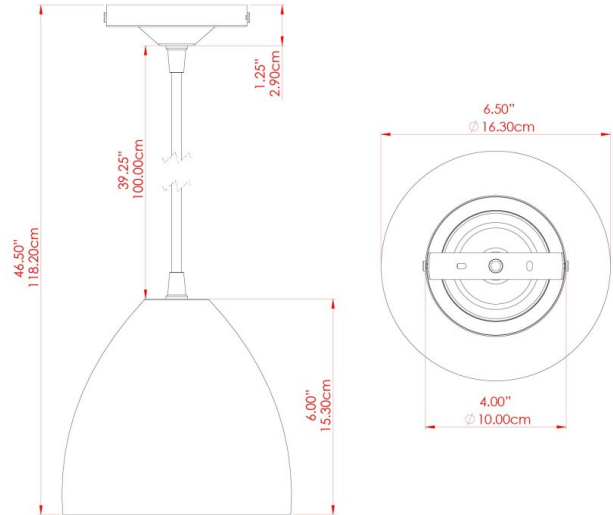

SKYLER Pendant

MLP329POLBRS Polished Brass

MATERIAL	Brass
HEIGHT	17cm
WIDTH DIAMETER	16cm
LENGTH PROJECTION	n/a
WEIGHT	0.46 kg
LAMPHOLDER	E27
MAX WATTAGE	40W
VOLTAGE	220/240v
IP RATING	IP20
CLASS PROTECTION	Class I
SHADE	-
FLEX BAR CHAIN LENGTH	100cm
CABLE TYPE	MLCA001 Black Fabric Braided Cable 2 Core Twisted

SKYLER Pendant

MLP329SATBRS Satin Brass

MATERIAL	Brass
HEIGHT	17cm
WIDTH DIAMETER	16cm
LENGTH PROJECTION	n/a
WEIGHT	0.46 kg
LAMPHOLDER	E27
MAX WATTAGE	40W
VOLTAGE	220/240v
IP RATING	IP20
CLASS PROTECTION	Class I
SHADE	-
FLEX BAR CHAIN LENGTH	100cm
CABLE TYPE	MLCA001 Black Fabric Braided Cable 2 Core Twisted

FIXING BRACKET: MLROSE05GRIP | Satin Brass

Product Notes:
 1) Bulbs not included. 2) Dimensions do not include bulbs. 3) All products are individually made-to-order and therefore may differ slightly within manufacturing tolerances. 4) Cable / chain can be shortened during installation. Longer cable / chain lengths available on request. 5) Additional colour finishes may be available on request. 6) Refer to our website for a full list of terms and conditions.

SKYLER Pendant

MLP329SATCHR Satin Chrome

MATERIAL	Brass
HEIGHT	17cm
WIDTH DIAMETER	16cm
LENGTH PROJECTION	n/a
WEIGHT	0.46 kg
LAMPHOLDER	E27
MAX WATTAGE	40W
VOLTAGE	220/240v
IP RATING	IP20
CLASS PROTECTION	Class I
SHADE	-
FLEX BAR CHAIN LENGTH	100cm
CABLE TYPE	MLCA001 Black Fabric Braided Cable 2 Core Twisted