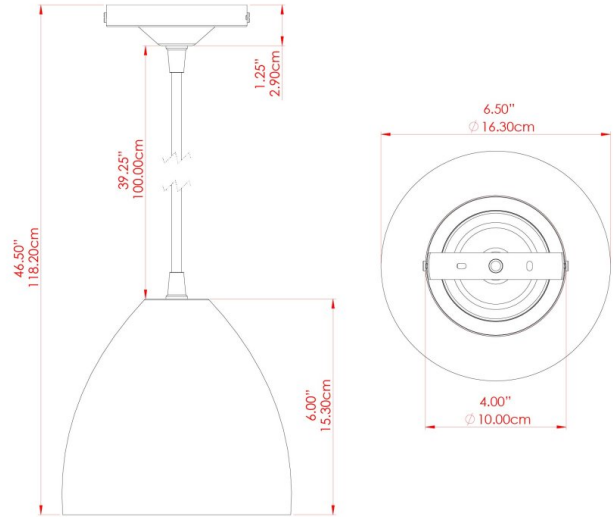

SKYLER Pendant

MLP329ANTBRS Antique Brass

MATERIAL	Brass
HEIGHT	17cm
WIDTH DIAMETER	16cm
LENGTH PROJECTION	n/a
WEIGHT	0.46 kg
LAMPHOLDER	E27
MAX WATTAGE	40W
VOLTAGE	220/240v
IP RATING	IP20
CLASS PROTECTION	Class I
SHADE	-
FLEX BAR CHAIN LENGTH	100cm
CABLE TYPE	MLCA002 Brown Fabric Braided Cable 2 Core Twisted

SKYLER Pendant

MLP329ANTSLV Antique Silver

MATERIAL	Brass
HEIGHT	17cm
WIDTH DIAMETER	16cm
LENGTH PROJECTION	n/a
WEIGHT	0.46 kg
LAMPHOLDER	E27
MAX WATTAGE	40W
VOLTAGE	220/240v
IP RATING	IP20
CLASS PROTECTION	Class I
SHADE	-
FLEX BAR CHAIN LENGTH	100cm
CABLE TYPE	MLCA001 Black Fabric Braided Cable 2 Core Twisted

SKYLER Pendant

MLP329POLBRS Polished Brass

MATERIAL	Brass
HEIGHT	17cm
WIDTH DIAMETER	16cm
LENGTH PROJECTION	n/a
WEIGHT	0.46 kg
LAMPHOLDER	E27
MAX WATTAGE	40W
VOLTAGE	220/240v
IP RATING	IP20
CLASS PROTECTION	Class I
SHADE	-
FLEX BAR CHAIN LENGTH	100cm
CABLE TYPE	MLCA001 Black Fabric Braided Cable 2 Core Twisted

SKYLER Pendant

MLP329SATBRS Satin Brass

MATERIAL	Brass
HEIGHT	17cm
WIDTH DIAMETER	16cm
LENGTH PROJECTION	n/a
WEIGHT	0.46 kg
LAMPHOLDER	E27
MAX WATTAGE	40W
VOLTAGE	220/240v
IP RATING	IP20
CLASS PROTECTION	Class I
SHADE	-
FLEX BAR CHAIN LENGTH	100cm
CABLE TYPE	MLCA001 Black Fabric Braided Cable 2 Core Twisted