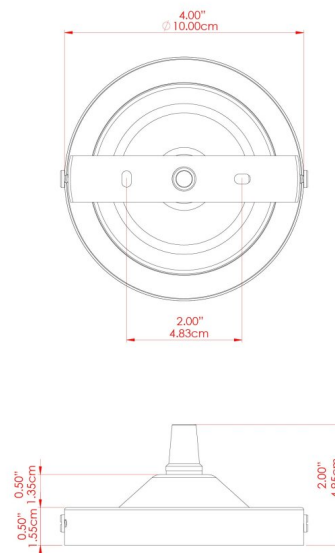

SKYLER Pendant

MLP329ANTBRS Antique Brass

MATERIAL	Brass
HEIGHT	17cm
WIDTH DIAMETER	16cm
LENGTH PROJECTION	n/a
WEIGHT	0.46 kg
LAMPHOLDER	E27
MAX WATTAGE	40W
VOLTAGE	220/240v
IP RATING	IP20
CLASS PROTECTION	Class I
SHADE	-
FLEX BAR CHAIN LENGTH	100cm
CABLE TYPE	MLCA002 Brown Fabric Braided Cable 2 Core Twisted

SKYLER Pendant

MLP329ANTSLV Antique Silver

MATERIAL	Brass
HEIGHT	17cm
WIDTH DIAMETER	16cm
LENGTH PROJECTION	n/a
WEIGHT	0.46 kg
LAMPHOLDER	E27
MAX WATTAGE	40W
VOLTAGE	220/240v
IP RATING	IP20
CLASS PROTECTION	Class I
SHADE	-
FLEX BAR CHAIN LENGTH	100cm
CABLE TYPE	MLCA001 Black Fabric Braided Cable 2 Core Twisted

SKYLER Pendant

MLP329POLBRS Polished Brass

MATERIAL	Brass
HEIGHT	17cm
WIDTH DIAMETER	16cm
LENGTH PROJECTION	n/a
WEIGHT	0.46 kg
LAMPHOLDER	E27
MAX WATTAGE	40W
VOLTAGE	220/240v
IP RATING	IP20
CLASS PROTECTION	Class I
SHADE	-
FLEX BAR CHAIN LENGTH	100cm
CABLE TYPE	MLCA001 Black Fabric Braided Cable 2 Core Twisted

FIXING BRACKET: MLROSE05GRIP | Polished Brass

SKYLER Pendant

MLP329POLCHR Polished Chrome

MATERIAL	Brass
HEIGHT	17cm
WIDTH DIAMETER	16cm
LENGTH PROJECTION	n/a
WEIGHT	0.46 kg
LAMPHOLDER	E27
MAX WATTAGE	40W
VOLTAGE	220/240v
IP RATING	IP20
CLASS PROTECTION	Class I
SHADE	-
FLEX BAR CHAIN LENGTH	100cm
CABLE TYPE	MLCA001 Black Fabric Braided Cable 2 Core Twisted