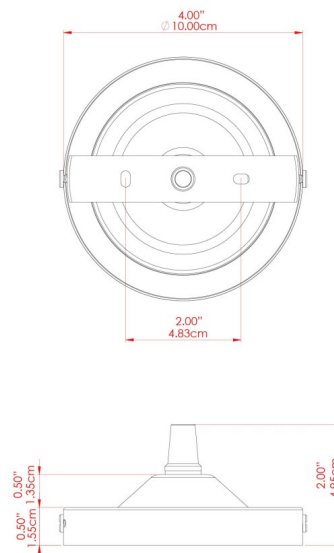

MATERIAL	Brass
HEIGHT	17cm
WIDTH | DIAMETER	16cm
LENGTH | PROJECTION	n/a
WEIGHT	0.46 kg
LAMPHOLDER	E27
MAX WATTAGE	40W
VOLTAGE	220/240v
IP RATING	IP20
CLASS PROTECTION	Class I
SHADE	-
FLEX | BAR | CHAIN LENGTH	100cm
CABLE TYPE	MLCA001 | Black Fabric Braided Cable | 2 Core Twisted

FIXING BRACKET: MLROSE05GRIP | Polished Chrome