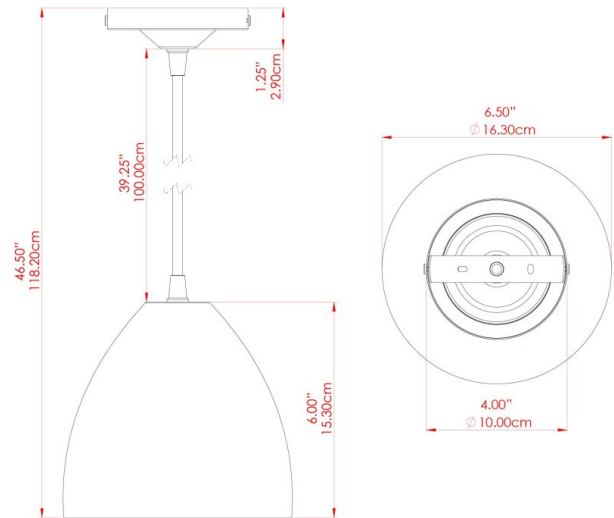

SKYLER Pendant

MLP329ANTBRS Antique Brass

MATERIAL	Brass
HEIGHT	17cm
WIDTH DIAMETER	16cm
LENGTH PROJECTION	n/a
WEIGHT	0.46 kg
LAMPHOLDER	E27
MAX WATTAGE	40W
VOLTAGE	220/240v
IP RATING	IP20
CLASS PROTECTION	Class I
SHADE	-
FLEX BAR CHAIN LENGTH	100cm
CABLE TYPE	MLCA002 Brown Fabric Braided Cable 2 Core Twisted

FIXING BRACKET: MLROSE05GRIP | Antique Brass

Product Notes:
 1) Bulbs not included. 2) Dimensions do not include bulbs. 3) All products are individually made-to-order and therefore may differ slightly within manufacturing tolerances. 4) Cable / chain can be shortened during installation. Longer cable / chain lengths available on request. 5) Additional colour finishes may be available on request. 6) Refer to our website for a full list of terms and conditions.

SKYLER Pendant

MLP329ANTSLV Antique Silver

MATERIAL	Brass
HEIGHT	17cm
WIDTH DIAMETER	16cm
LENGTH PROJECTION	n/a
WEIGHT	0.46 kg
LAMPHOLDER	E27
MAX WATTAGE	40W
VOLTAGE	220/240v
IP RATING	IP20
CLASS PROTECTION	Class I
SHADE	-
FLEX BAR CHAIN LENGTH	100cm
CABLE TYPE	MLCA001 Black Fabric Braided Cable 2 Core Twisted

SKYLER Pendant

MLP329POLBRS Polished Brass

MATERIAL	Brass
HEIGHT	17cm
WIDTH DIAMETER	16cm
LENGTH PROJECTION	n/a
WEIGHT	0.46 kg
LAMPHOLDER	E27
MAX WATTAGE	40W
VOLTAGE	220/240v
IP RATING	IP20
CLASS PROTECTION	Class I
SHADE	-
FLEX BAR CHAIN LENGTH	100cm
CABLE TYPE	MLCA001 Black Fabric Braided Cable 2 Core Twisted