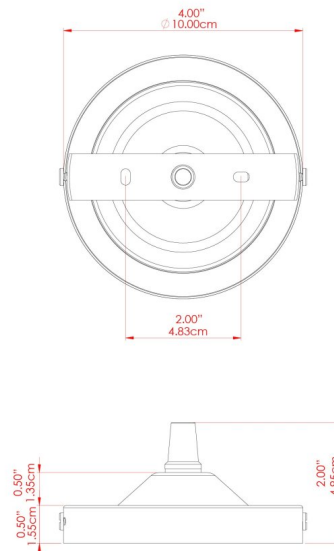

FIXING BRACKET: MLROSE05GRIP | Antique Brass

Product Notes:
1) Bulbs not included. 2) Dimensions do not include bulbs. 3) All products are individually made-to-order and therefore may differ slightly within manufacturing tolerances. 4) Cable / chain can be shortened during installation. Longer cable / chain lengths available on request. 5) Additional colour finishes may be available on request. 6) Refer to our website for a full list of terms and conditions.