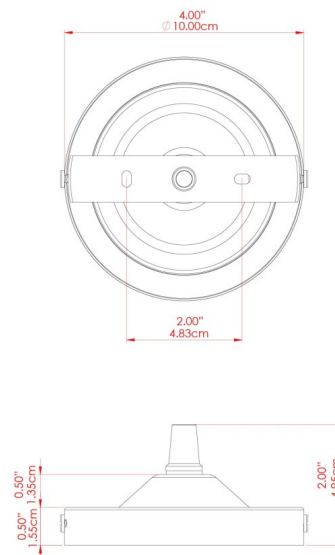

MATERIAL	Brass
HEIGHT	17cm
WIDTH | DIAMETER	16cm
LENGTH | PROJECTION	n/a
WEIGHT	0.46 kg
LAMPHOLDER	E27
MAX WATTAGE	40W
VOLTAGE	220/240v
IP RATING	IP20
CLASS PROTECTION	Class I
SHADE	-
FLEX | BAR | CHAIN LENGTH	100cm
CABLE TYPE	MLCA001 | Black Fabric Braided Cable | 2 Core Twisted

FIXING BRACKET: MLROSE05GRIP | Satin Brass