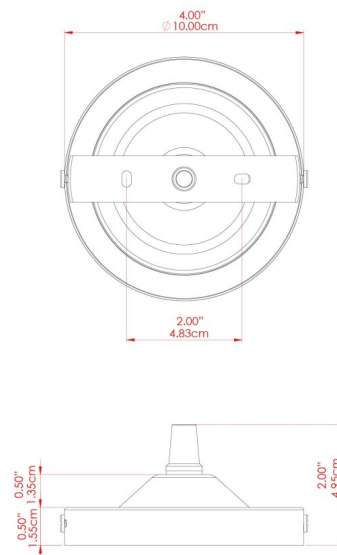

FIXING BRACKET: MLROSE05GRIP | Antique Silver

WWW.MULLANLIGHTING.COM

Product Notes:

1) Bulbs not included. 2) Dimensions do not include bulbs. 3) All products are individually made-to-order and therefore may differ slightly within manufacturing tolerances. 4) Cable / chain can be shortened during installation. Longer cable / chain lengths available on request. 5) Additional colour finishes may be available on request. 6) Refer to our website for a full list of terms and conditions.