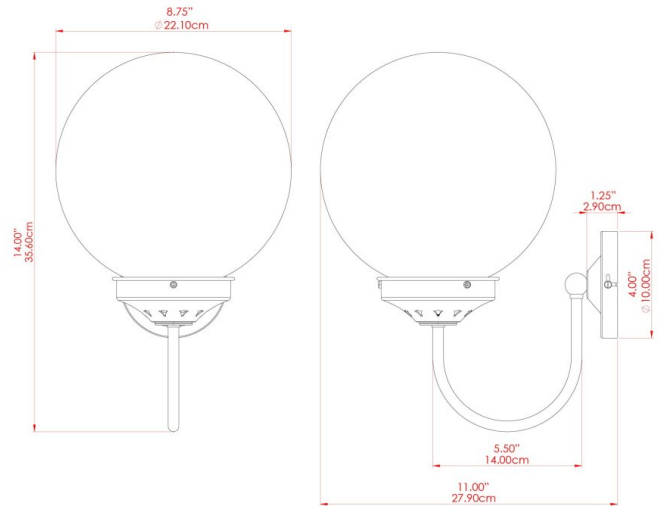

BRAGAN Wall Light

MLWL013POLBRS Polished Brass

MATERIAL	Brass Glass
HEIGHT	25cm
WIDTH DIAMETER	14cm
LENGTH PROJECTION	21cm
WEIGHT	0.5 kg
LAMPHOLDER	G9
MAX WATTAGE	6.5W
VOLTAGE	220/240v
IP RATING	IP20
CLASS PROTECTION	Class I
SHADE	GL044F
FLEX BAR CHAIN LENGTH	n/a
CABLE TYPE	-

FIXING BRACKET: MLWB02 | Polished Brass

BRAGAN Wall Light

MLWL013POLCHR Polished Chrome

MATERIAL	Brass Glass
HEIGHT	25cm
WIDTH DIAMETER	14cm
LENGTH PROJECTION	21cm
WEIGHT	0.5 kg
LAMPHOLDER	G9
MAX WATTAGE	6.5W
VOLTAGE	220/240v
IP RATING	IP20
CLASS PROTECTION	Class I
SHADE	GL044F
FLEX BAR CHAIN LENGTH	n/a
CABLE TYPE	-

FIXING BRACKET: MLWB02 | Polished Chrome

BRAGAN Wall Light

MLWL013SATBRS Satin Brass

MATERIAL	Brass Glass
HEIGHT	25cm
WIDTH DIAMETER	14cm
LENGTH PROJECTION	21cm
WEIGHT	0.5 kg
LAMPHOLDER	G9
MAX WATTAGE	6.5W
VOLTAGE	220/240v
IP RATING	IP20
CLASS PROTECTION	Class I
SHADE	GL044F
FLEX BAR CHAIN LENGTH	n/a
CABLE TYPE	-

BRAGAN Wall Light

MLWL013SATCHR Satin Chrome

MATERIAL	Brass Glass
HEIGHT	25cm
WIDTH DIAMETER	14cm
LENGTH PROJECTION	21cm
WEIGHT	0.5 kg
LAMPHOLDER	G9
MAX WATTAGE	6.5W
VOLTAGE	220/240v
IP RATING	IP20
CLASS PROTECTION	Class I
SHADE	GL044F
FLEX BAR CHAIN LENGTH	n/a
CABLE TYPE	-