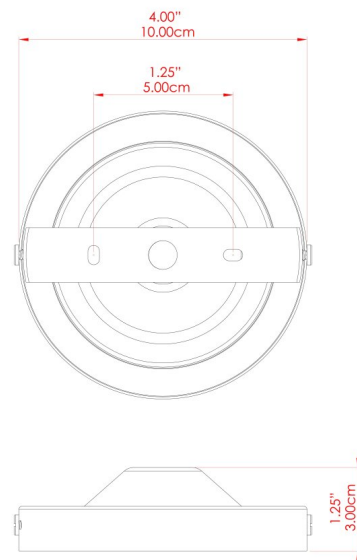

FIXING BRACKET: MLWB02 | Antique Brass

WWW.MULLANLIGHTING.COM

Product Notes:

1) Bulbs not included. 2) Dimensions do not include bulbs. 3) All products are individually made-to-order and therefore may differ slightly within manufacturing tolerances. 4) Cable / chain can be shortened during installation. Longer cable / chain lengths available on request. 5) Additional colour finishes may be available on request. 6) Refer to our website for a full list of terms and conditions.