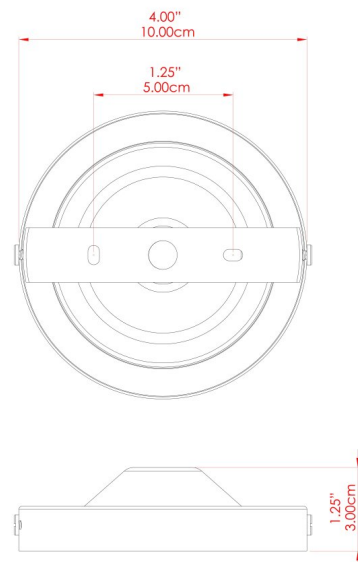

BRAGAN Wall Light

MLWL013ANTBRS Antique Brass

MATERIAL	Brass Glass
HEIGHT	25cm
WIDTH DIAMETER	14cm
LENGTH PROJECTION	21cm
WEIGHT	0.5 kg
LAMPHOLDER	G9
MAX WATTAGE	6.5W
VOLTAGE	220/240v
IP RATING	IP20
CLASS PROTECTION	Class I
SHADE	GL044F
FLEX BAR CHAIN LENGTH	n/a
CABLE TYPE	-

BRAGAN Wall Light

MLWL013ANTSLV Antique Silver

MATERIAL	Brass Glass
HEIGHT	25cm
WIDTH DIAMETER	14cm
LENGTH PROJECTION	21cm
WEIGHT	0.5 kg
LAMPHOLDER	G9
MAX WATTAGE	6.5W
VOLTAGE	220/240v
IP RATING	IP20
CLASS PROTECTION	Class I
SHADE	GL044F
FLEX BAR CHAIN LENGTH	n/a
CABLE TYPE	-

BRAGAN Wall Light

MLWL013POLBRS Polished Brass

MATERIAL	Brass Glass
HEIGHT	25cm
WIDTH DIAMETER	14cm
LENGTH PROJECTION	21cm
WEIGHT	0.5 kg
LAMPHOLDER	G9
MAX WATTAGE	6.5W
VOLTAGE	220/240v
IP RATING	IP20
CLASS PROTECTION	Class I
SHADE	GL044F
FLEX BAR CHAIN LENGTH	n/a
CABLE TYPE	-

FIXING BRACKET: MLWB02 | Polished Brass

BRAGAN Wall Light

MLWL013POLCHR Polished Chrome

MATERIAL	Brass Glass
HEIGHT	25cm
WIDTH DIAMETER	14cm
LENGTH PROJECTION	21cm
WEIGHT	0.5 kg
LAMPHOLDER	G9
MAX WATTAGE	6.5W
VOLTAGE	220/240v
IP RATING	IP20
CLASS PROTECTION	Class I
SHADE	GL044F
FLEX BAR CHAIN LENGTH	n/a
CABLE TYPE	-