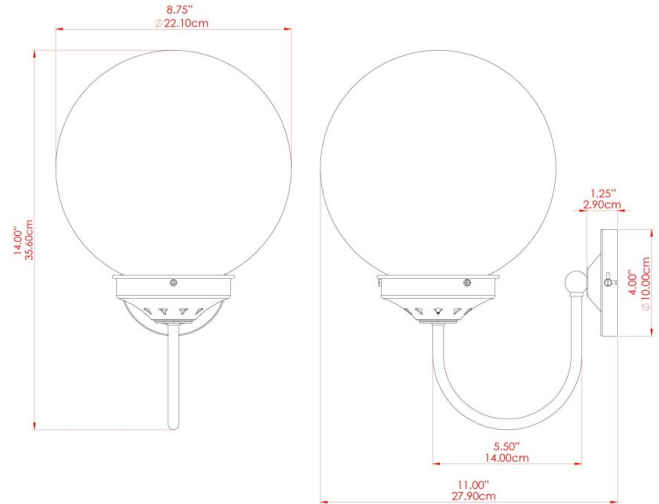

BRAGAN Wall Light

MLWL013ANTSLV Antique Silver

MATERIAL	Brass Glass
HEIGHT	25cm
WIDTH DIAMETER	14cm
LENGTH PROJECTION	21cm
WEIGHT	0.5 kg
LAMPHOLDER	G9
MAX WATTAGE	6.5W
VOLTAGE	220/240v
IP RATING	IP20
CLASS PROTECTION	Class I
SHADE	GL044F
FLEX BAR CHAIN LENGTH	n/a
CABLE TYPE	-

BRAGAN Wall Light

MLWL013POLBRS Polished Brass

MATERIAL	Brass Glass
HEIGHT	25cm
WIDTH DIAMETER	14cm
LENGTH PROJECTION	21cm
WEIGHT	0.5 kg
LAMPHOLDER	G9
MAX WATTAGE	6.5W
VOLTAGE	220/240v
IP RATING	IP20
CLASS PROTECTION	Class I
SHADE	GL044F
FLEX BAR CHAIN LENGTH	n/a
CABLE TYPE	-

FIXING BRACKET: MLWB02 | Polished Brass

BRAGAN Wall Light

MLWL013POLCHR Polished Chrome

MATERIAL	Brass Glass
HEIGHT	25cm
WIDTH DIAMETER	14cm
LENGTH PROJECTION	21cm
WEIGHT	0.5 kg
LAMPHOLDER	G9
MAX WATTAGE	6.5W
VOLTAGE	220/240v
IP RATING	IP20
CLASS PROTECTION	Class I
SHADE	GL044F
FLEX BAR CHAIN LENGTH	n/a
CABLE TYPE	-

FIXING BRACKET: MLWB02 | Polished Chrome

BRAGAN Wall Light

MLWL013SATBRS Satin Brass

MATERIAL	Brass Glass
HEIGHT	25cm
WIDTH DIAMETER	14cm
LENGTH PROJECTION	21cm
WEIGHT	0.5 kg
LAMPHOLDER	G9
MAX WATTAGE	6.5W
VOLTAGE	220/240v
IP RATING	IP20
CLASS PROTECTION	Class I
SHADE	GL044F
FLEX BAR CHAIN LENGTH	n/a
CABLE TYPE	-