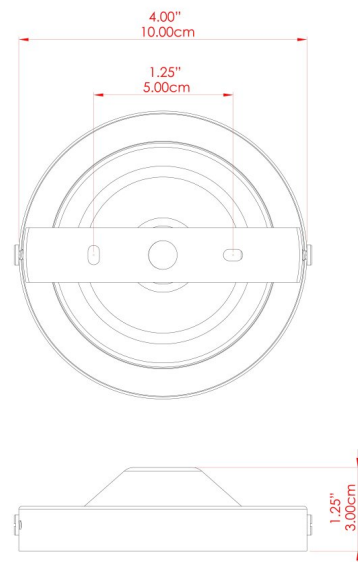

FIXING BRACKET: MLWB02 | Antique Silver

WWW.MULLANLIGHTING.COM

Product Notes:

1) Bulbs not included. 2) Dimensions do not include bulbs. 3) All products are individually made-to-order and therefore may differ slightly within manufacturing tolerances. 4) Cable / chain can be shortened during installation. Longer cable / chain lengths available on request. 5) Additional colour finishes may be available on request. 6) Refer to our website for a full list of terms and conditions.