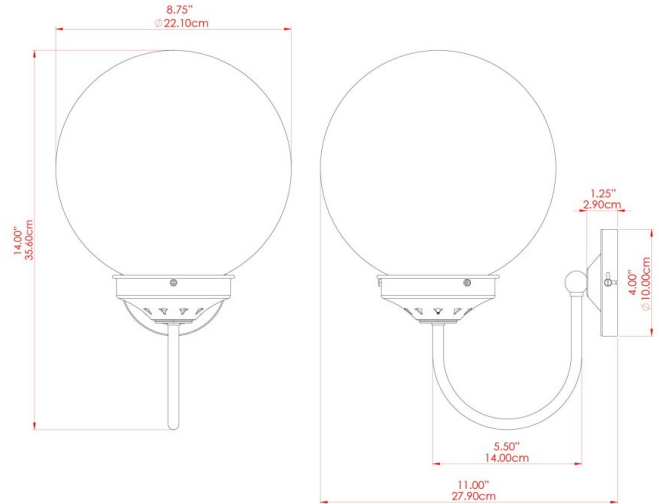

BRAGAN Wall Light

MLWL013ANTBRS Antique Brass

MATERIAL	Brass Glass
HEIGHT	25cm
WIDTH DIAMETER	14cm
LENGTH PROJECTION	21cm
WEIGHT	0.5 kg
LAMPHOLDER	G9
MAX WATTAGE	6.5W
VOLTAGE	220/240v
IP RATING	IP20
CLASS PROTECTION	Class I
SHADE	GL044F
FLEX BAR CHAIN LENGTH	n/a
CABLE TYPE	-

BRAGAN Wall Light

MLWL013ANTSLV Antique Silver

MATERIAL	Brass Glass
HEIGHT	25cm
WIDTH DIAMETER	14cm
LENGTH PROJECTION	21cm
WEIGHT	0.5 kg
LAMPHOLDER	G9
MAX WATTAGE	6.5W
VOLTAGE	220/240v
IP RATING	IP20
CLASS PROTECTION	Class I
SHADE	GL044F
FLEX BAR CHAIN LENGTH	n/a
CABLE TYPE	-

BRAGAN Wall Light

MLWL013POLBRS Polished Brass

MATERIAL	Brass Glass
HEIGHT	25cm
WIDTH DIAMETER	14cm
LENGTH PROJECTION	21cm
WEIGHT	0.5 kg
LAMPHOLDER	G9
MAX WATTAGE	6.5W
VOLTAGE	220/240v
IP RATING	IP20
CLASS PROTECTION	Class I
SHADE	GL044F
FLEX BAR CHAIN LENGTH	n/a
CABLE TYPE	-

FIXING BRACKET: MLWB02 | Polished Brass

BRAGAN Wall Light

MLWL013POLCHR Polished Chrome

MATERIAL	Brass Glass
HEIGHT	25cm
WIDTH DIAMETER	14cm
LENGTH PROJECTION	21cm
WEIGHT	0.5 kg
LAMPHOLDER	G9
MAX WATTAGE	6.5W
VOLTAGE	220/240v
IP RATING	IP20
CLASS PROTECTION	Class I
SHADE	GL044F
FLEX BAR CHAIN LENGTH	n/a
CABLE TYPE	-