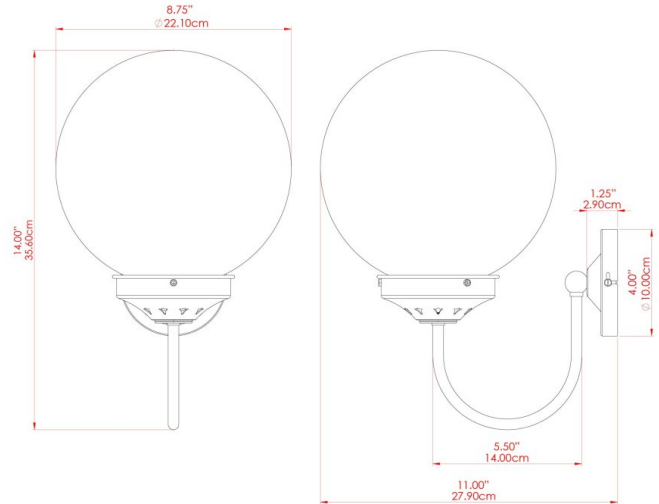

BRAGAN Wall Light

MLWL013ANTBRS Antique Brass

MATERIAL	Brass | Glass
HEIGHT	25cm
WIDTH | DIAMETER	14cm
LENGTH | PROJECTION	21cm
WEIGHT	0.5 kg
LAMPHOLDER	G9
MAX WATTAGE	6.5W
VOLTAGE	220/240v
IP RATING	IP20
CLASS PROTECTION	Class I
SHADE	GL044F
FLEX | BAR | CHAIN LENGTH	n/a
CABLE TYPE	- |