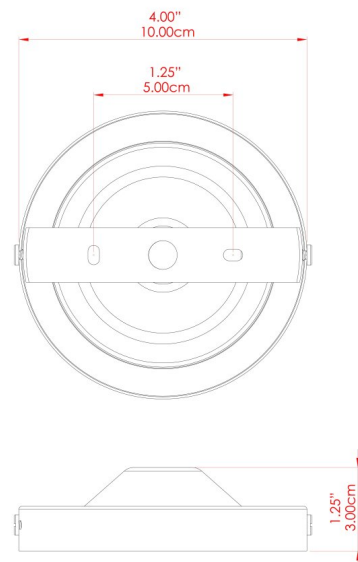

BRAGAN Wall Light

MLWL013POLBRS Polished Brass

MATERIAL	Brass Glass
HEIGHT	25cm
WIDTH DIAMETER	14cm
LENGTH PROJECTION	21cm
WEIGHT	0.5 kg
LAMPHOLDER	G9
MAX WATTAGE	6.5W
VOLTAGE	220/240v
IP RATING	IP20
CLASS PROTECTION	Class I
SHADE	GL044F
FLEX BAR CHAIN LENGTH	n/a
CABLE TYPE	-

FIXING BRACKET: MLWB02 | Polished Brass

BRAGAN Wall Light

MLWL013POLCHR Polished Chrome

MATERIAL	Brass Glass
HEIGHT	25cm
WIDTH DIAMETER	14cm
LENGTH PROJECTION	21cm
WEIGHT	0.5 kg
LAMPHOLDER	G9
MAX WATTAGE	6.5W
VOLTAGE	220/240v
IP RATING	IP20
CLASS PROTECTION	Class I
SHADE	GL044F
FLEX BAR CHAIN LENGTH	n/a
CABLE TYPE	-

FIXING BRACKET: MLWB02 | Polished Chrome

BRAGAN Wall Light

MLWL013SATBRS Satin Brass

MATERIAL	Brass Glass
HEIGHT	25cm
WIDTH DIAMETER	14cm
LENGTH PROJECTION	21cm
WEIGHT	0.5 kg
LAMPHOLDER	G9
MAX WATTAGE	6.5W
VOLTAGE	220/240v
IP RATING	IP20
CLASS PROTECTION	Class I
SHADE	GL044F
FLEX BAR CHAIN LENGTH	n/a
CABLE TYPE	-

BRAGAN Wall Light

MLWL013SATCHR Satin Chrome

MATERIAL	Brass Glass
HEIGHT	25cm
WIDTH DIAMETER	14cm
LENGTH PROJECTION	21cm
WEIGHT	0.5 kg
LAMPHOLDER	G9
MAX WATTAGE	6.5W
VOLTAGE	220/240v
IP RATING	IP20
CLASS PROTECTION	Class I
SHADE	GL044F
FLEX BAR CHAIN LENGTH	n/a
CABLE TYPE	-