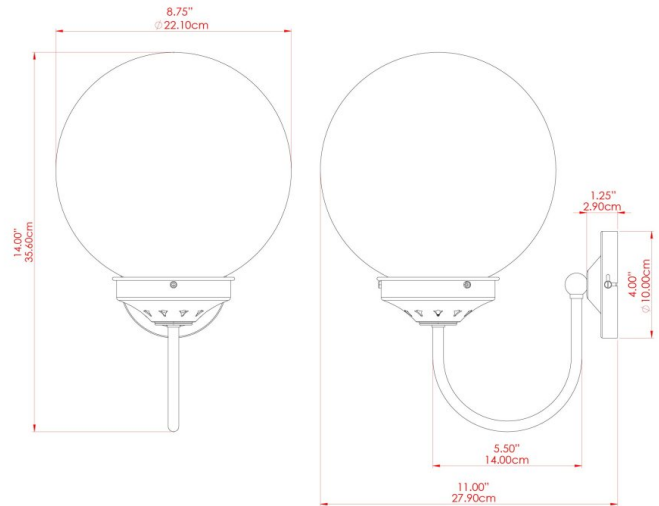

BRAGAN Wall Light

MLWL013POLBRS Polished Brass

MATERIAL	Brass Glass
HEIGHT	25cm
WIDTH DIAMETER	14cm
LENGTH PROJECTION	21cm
WEIGHT	0.5 kg
LAMPHOLDER	G9
MAX WATTAGE	6.5W
VOLTAGE	220/240v
IP RATING	IP20
CLASS PROTECTION	Class I
SHADE	GL044F
FLEX BAR CHAIN LENGTH	n/a
CABLE TYPE	-

FIXING BRACKET: MLWB02 | Polished Chrome

BRAGAN Wall Light

MLWL013SATBRS Satin Brass

MATERIAL	Brass Glass
HEIGHT	25cm
WIDTH DIAMETER	14cm
LENGTH PROJECTION	21cm
WEIGHT	0.5 kg
LAMPHOLDER	G9
MAX WATTAGE	6.5W
VOLTAGE	220/240v
IP RATING	IP20
CLASS PROTECTION	Class I
SHADE	GL044F
FLEX BAR CHAIN LENGTH	n/a
CABLE TYPE	-

FIXING BRACKET: MLWB02 | Satin Brass

Product Notes:
 1) Bulbs not included. 2) Dimensions do not include bulbs. 3) All products are individually made-to-order and therefore may differ slightly within manufacturing tolerances. 4) Cable / chain can be shortened during installation. Longer cable / chain lengths available on request. 5) Additional colour finishes may be available on request. 6) Refer to our website for a full list of terms and conditions.

BRAGAN Wall Light

MLWL013SATCHR Satin Chrome

MATERIAL	Brass Glass
HEIGHT	25cm
WIDTH DIAMETER	14cm
LENGTH PROJECTION	21cm
WEIGHT	0.5 kg
LAMPHOLDER	G9
MAX WATTAGE	6.5W
VOLTAGE	220/240v
IP RATING	IP20
CLASS PROTECTION	Class I
SHADE	GL044F
FLEX BAR CHAIN LENGTH	n/a
CABLE TYPE	-